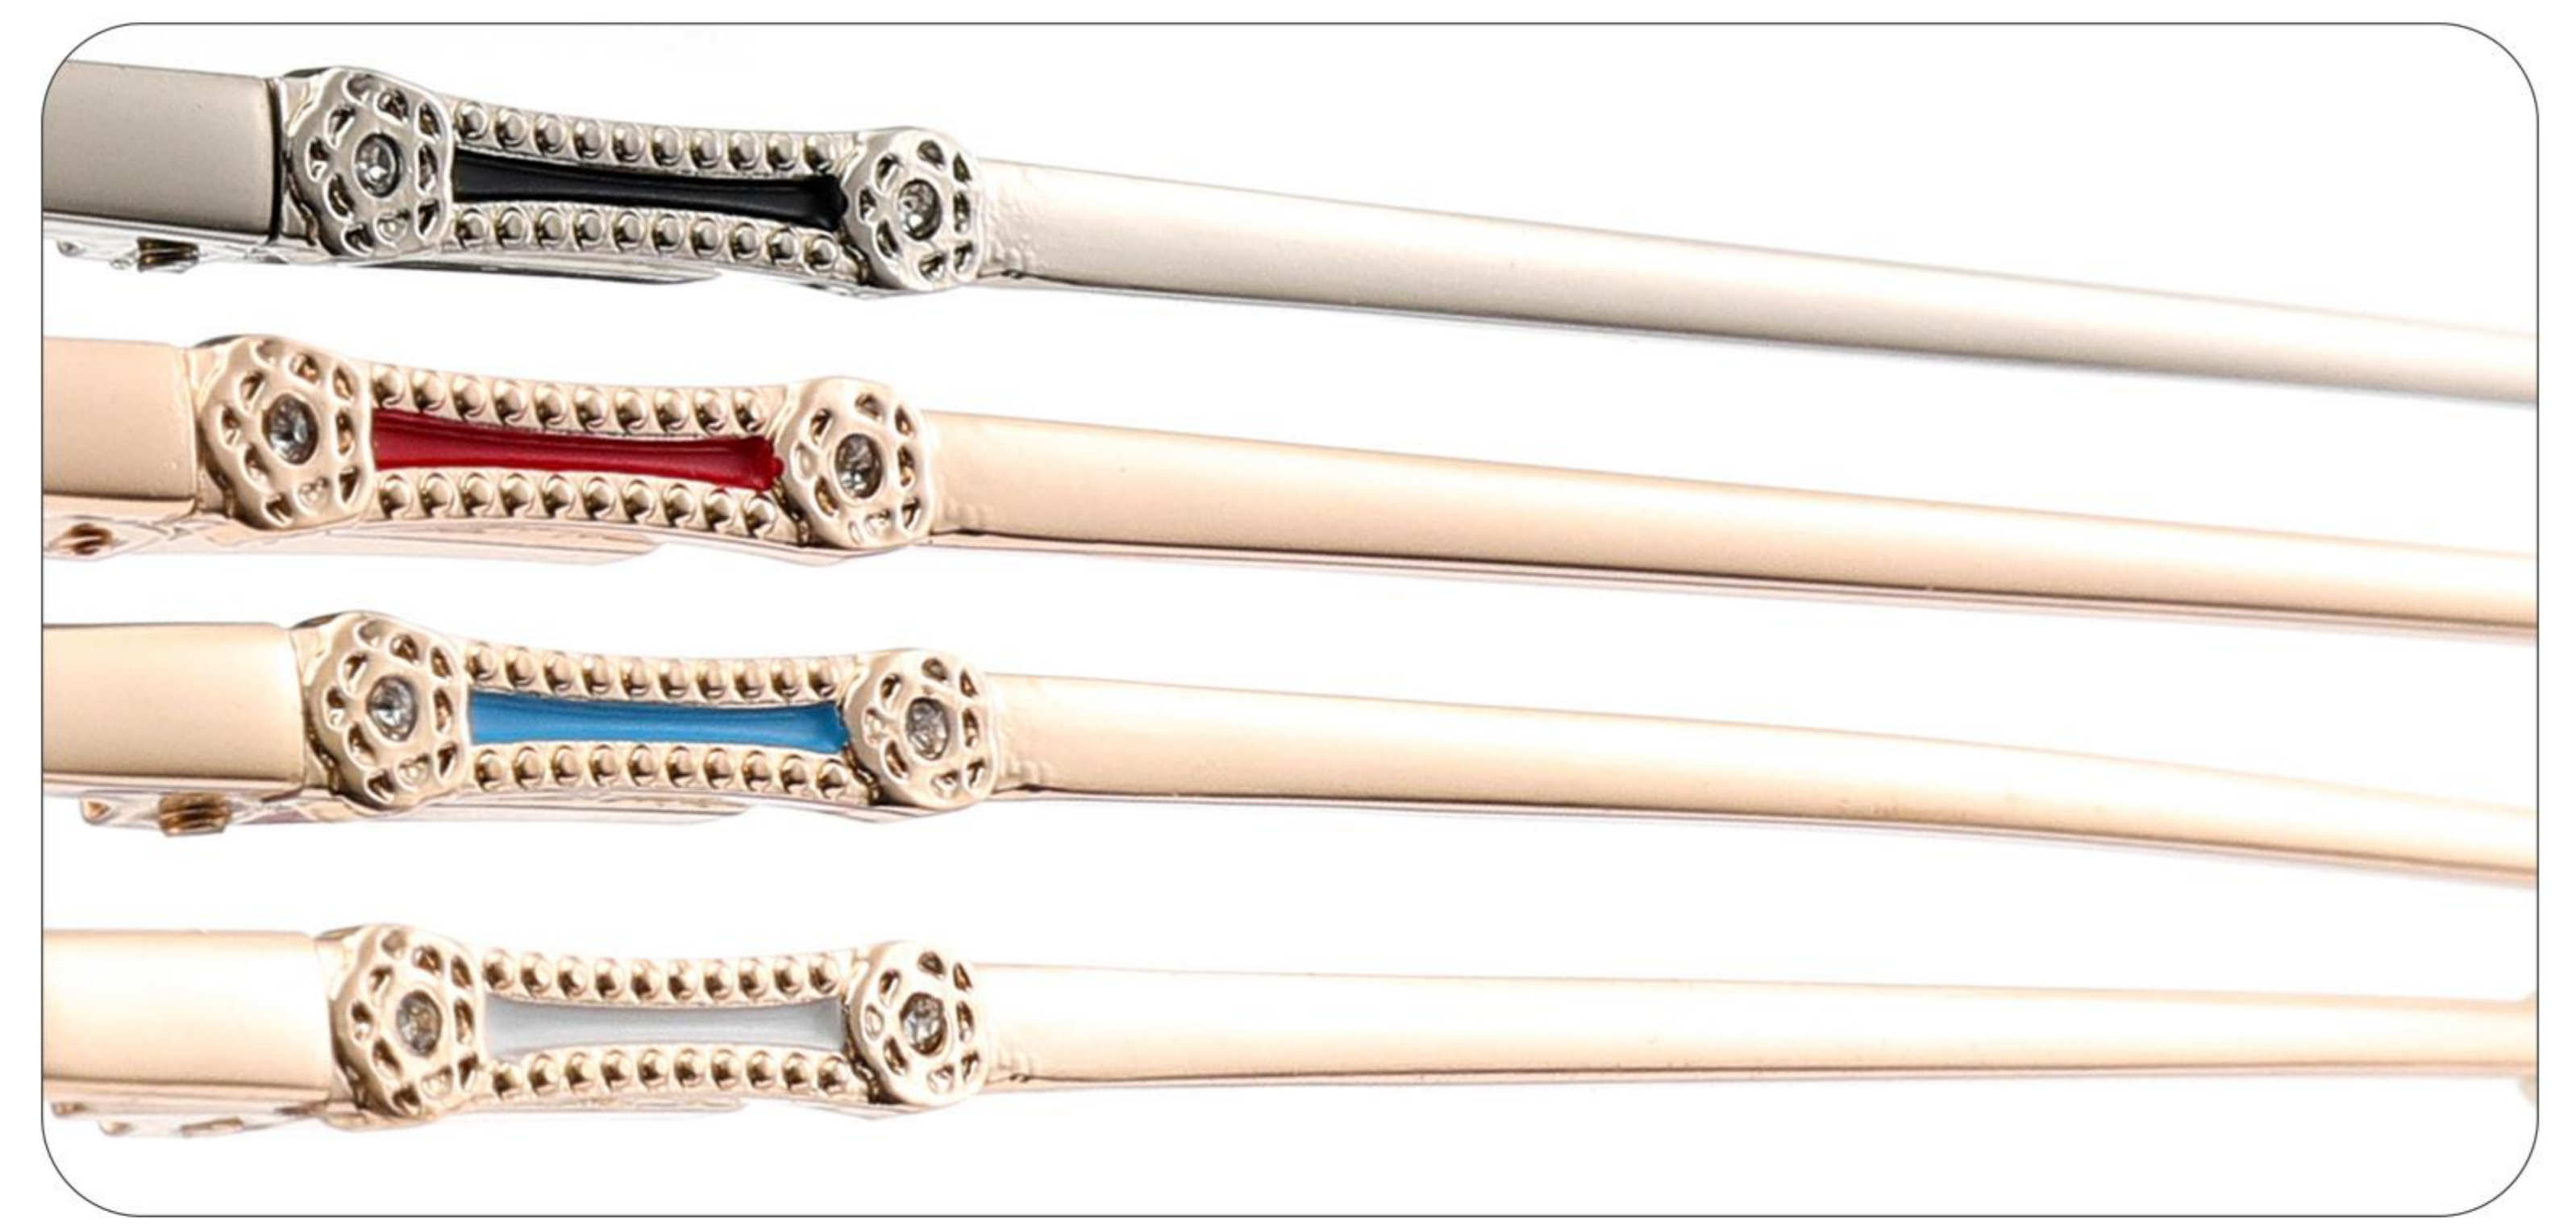

NEW STYLE

GLOBAL DEBUT