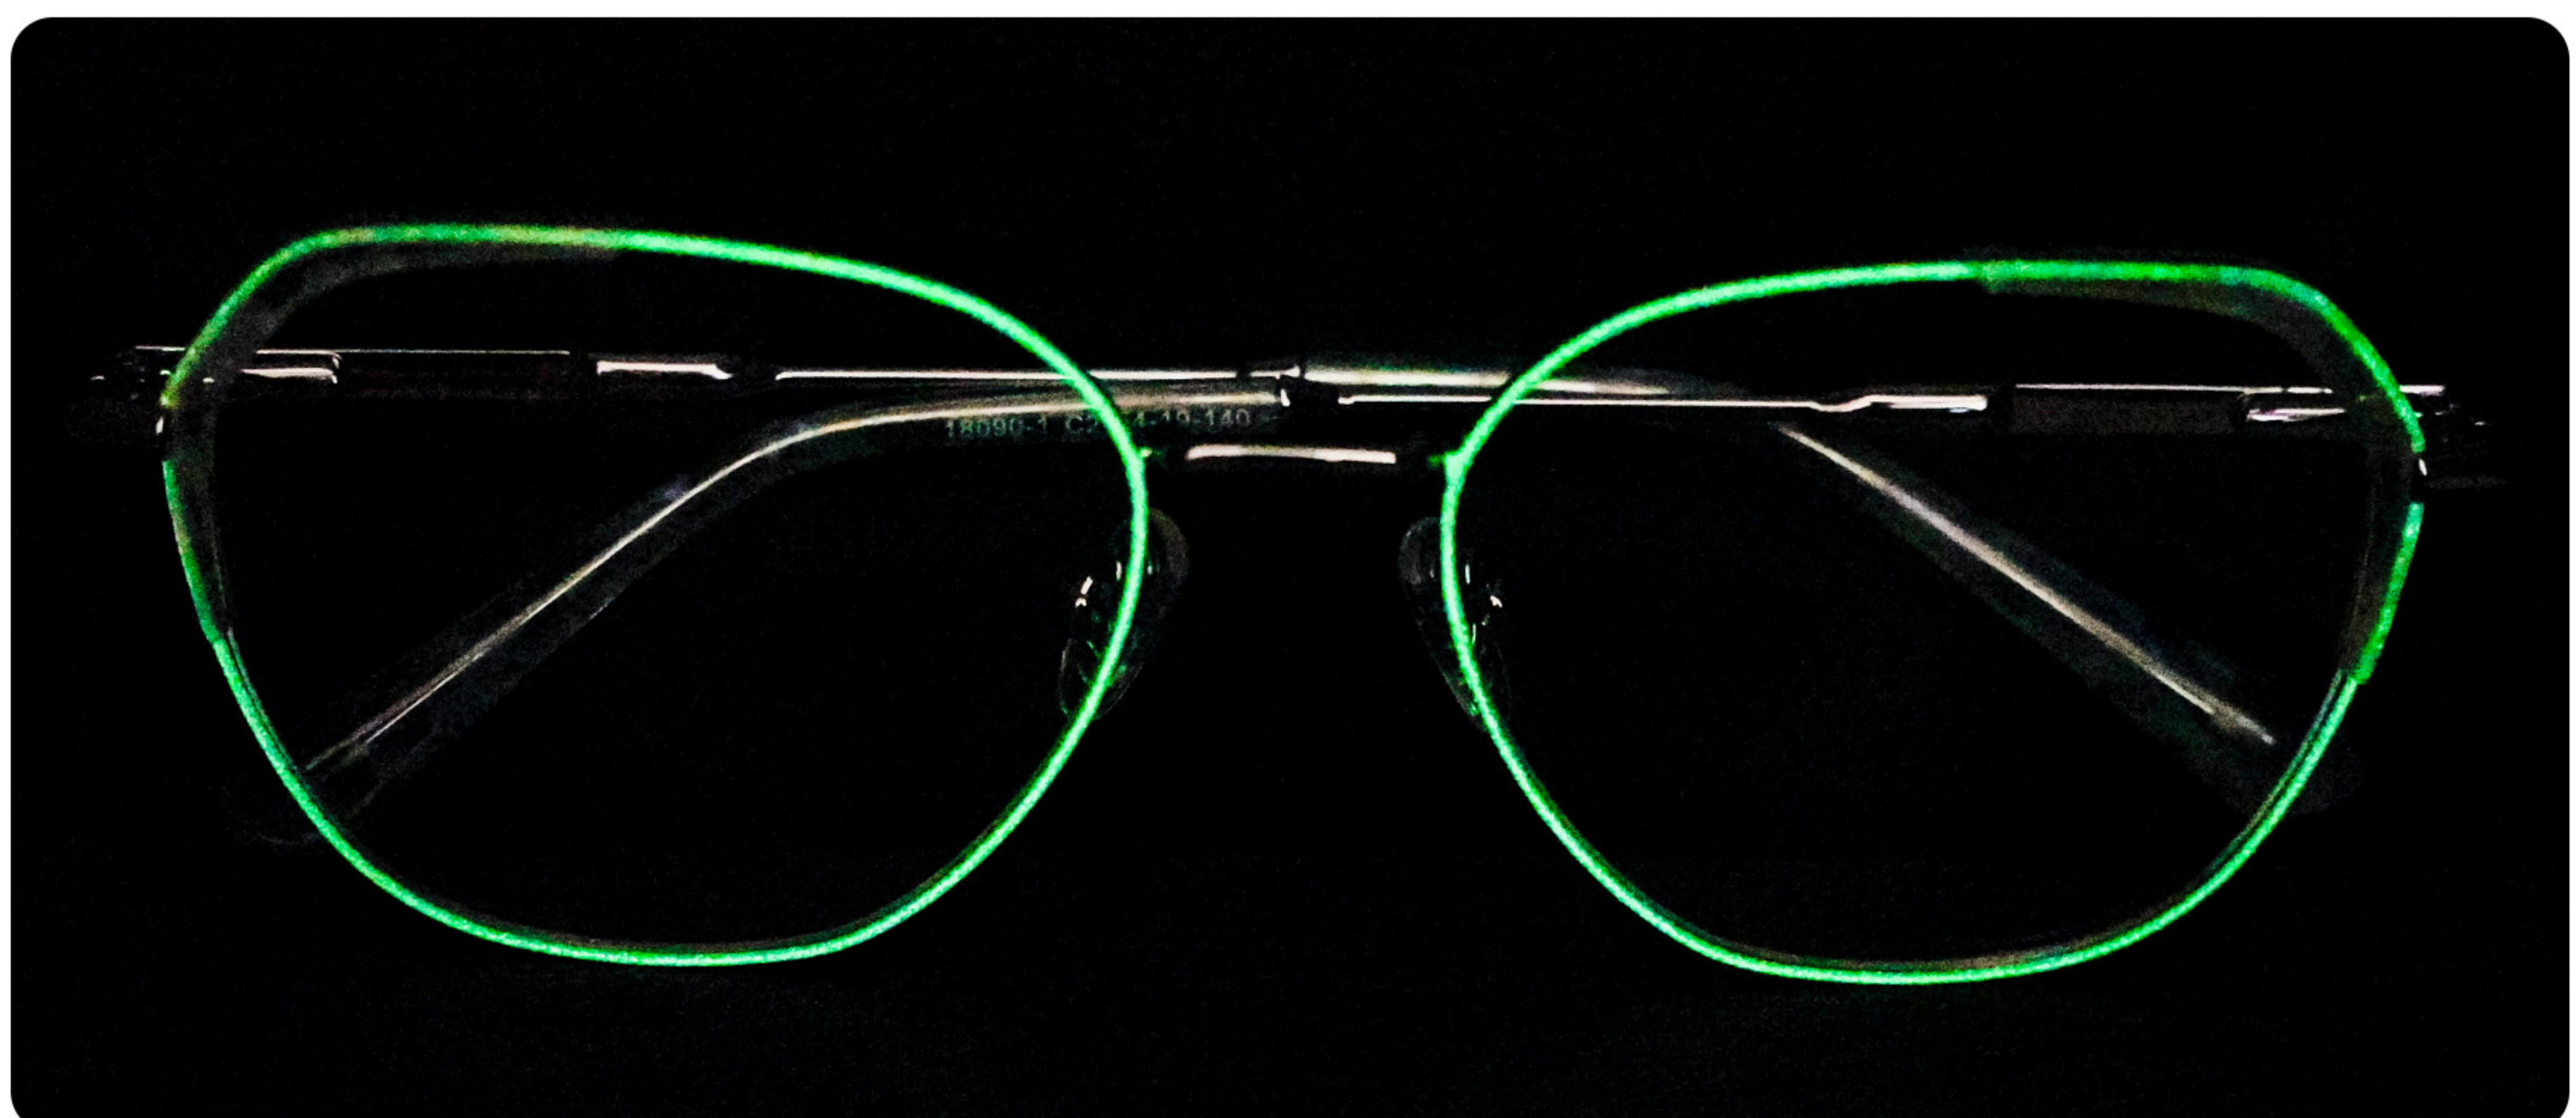

C3.Brown/Black

The metal rim can absorb sunshine and light, and fluoresces at night or in dark environments