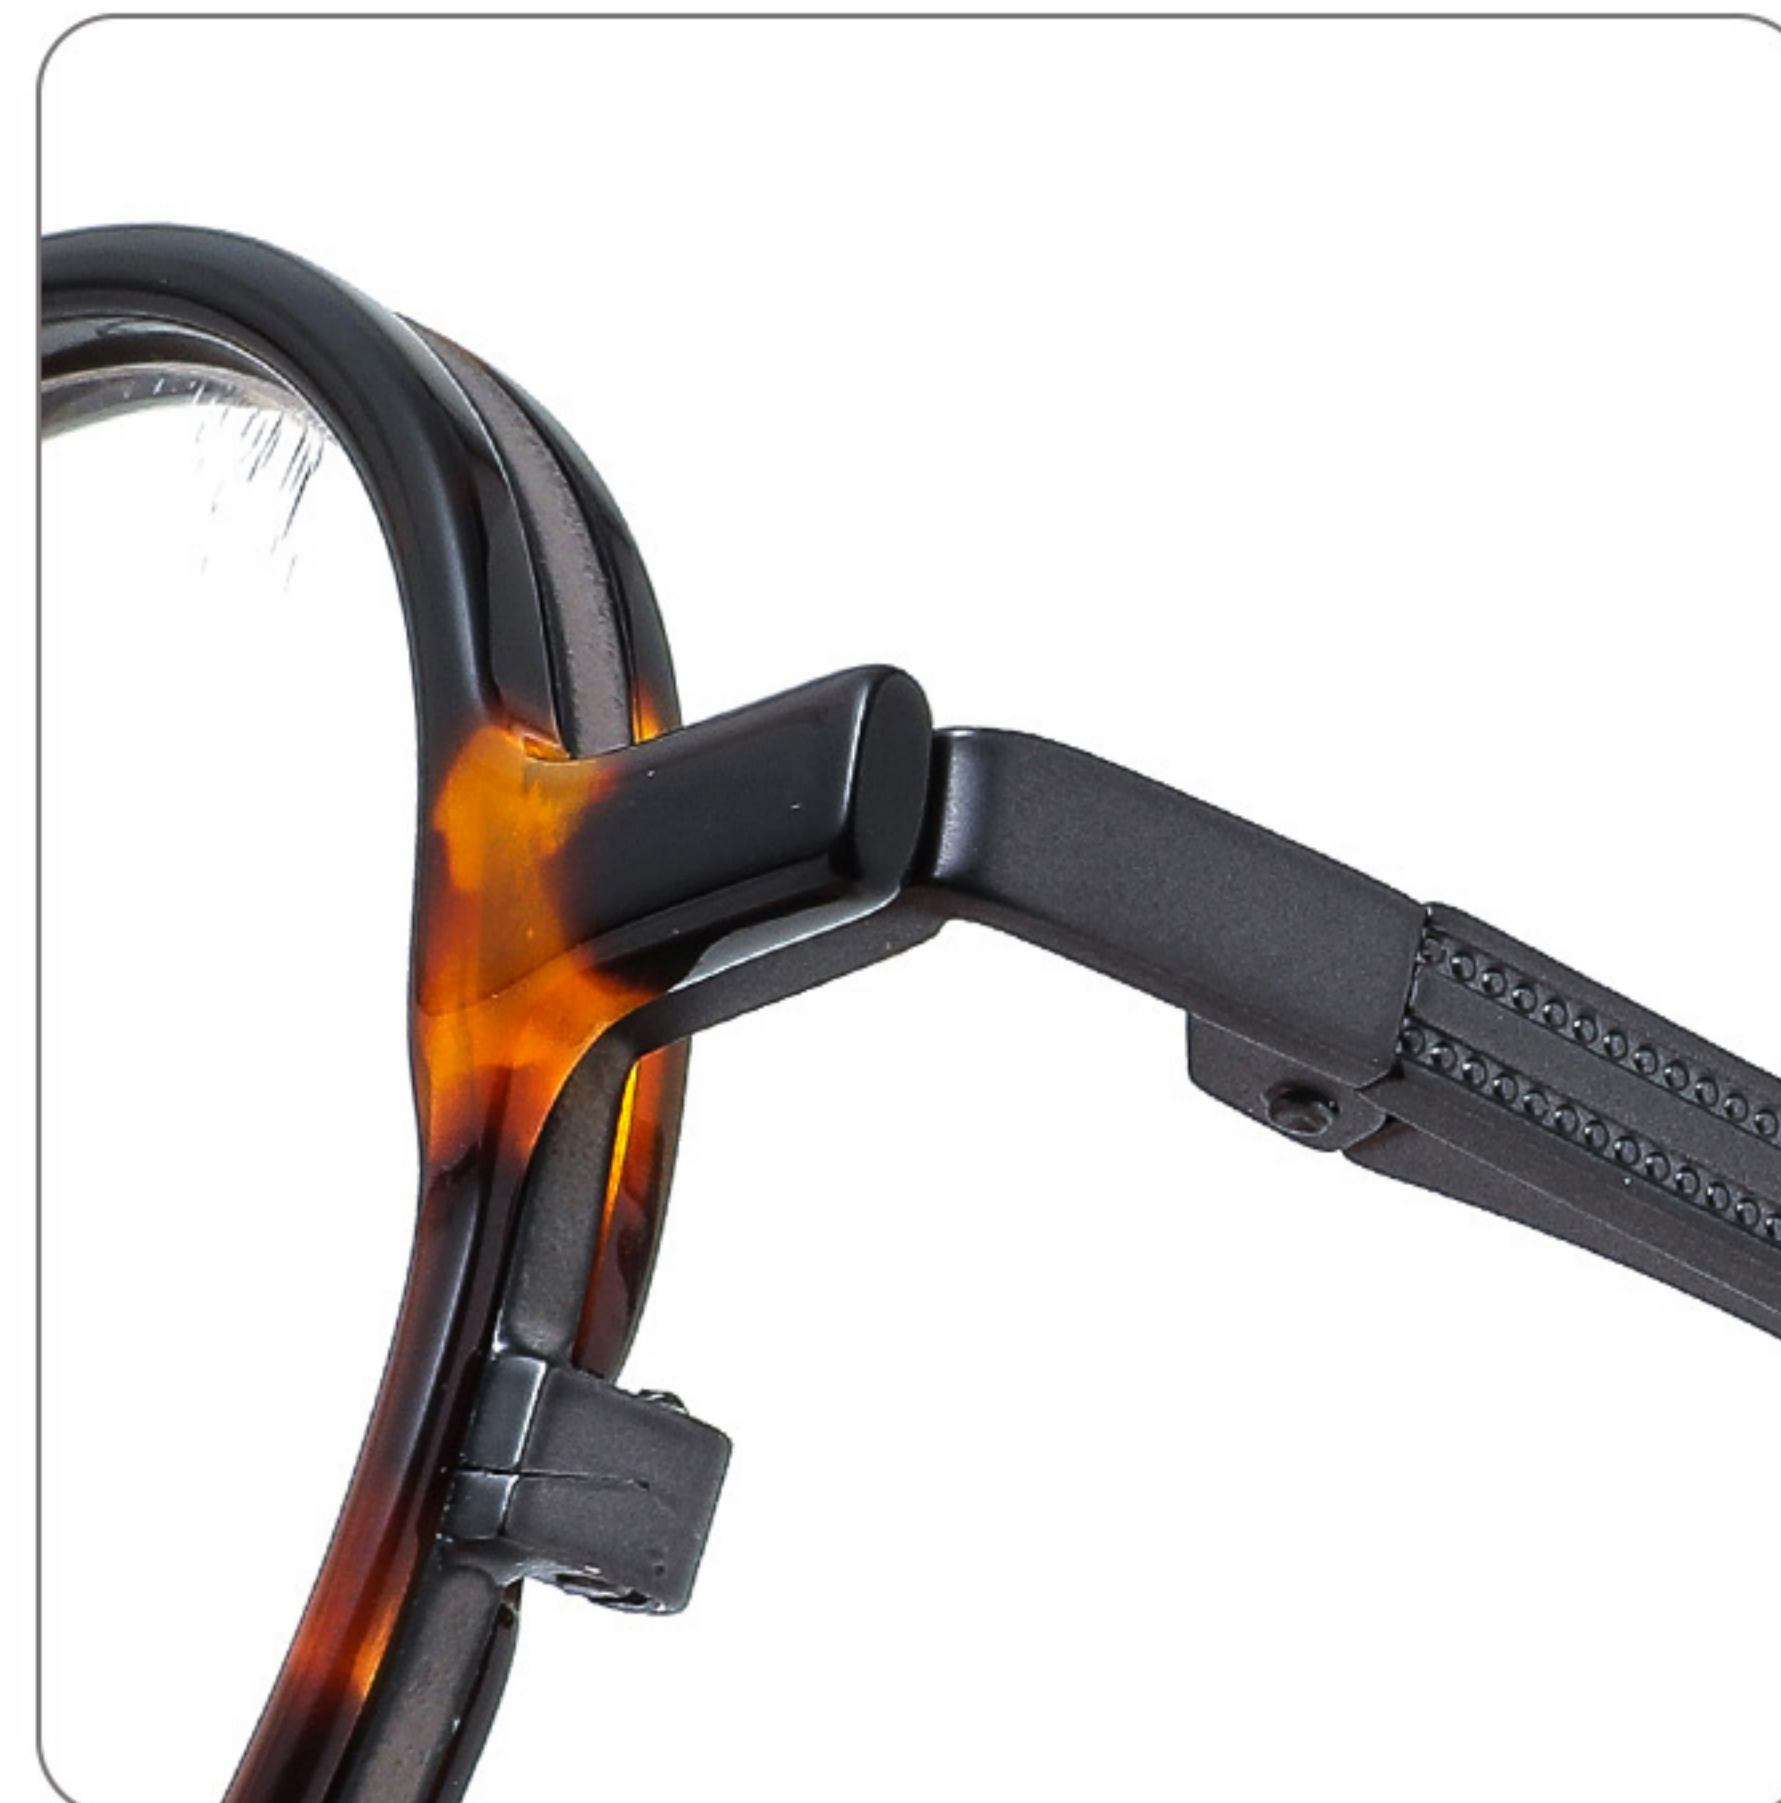

The metal rim can absorb sunshine and light, and fluoresces at night or in dark environments

Stainless Steel

18090-1

Size: 54□19-140

C1. Brown/Gold

C2. Green/Gun

C3. White/Black

The metal rim can absorb sunshine and light, and fluoresces at night or in dark environments