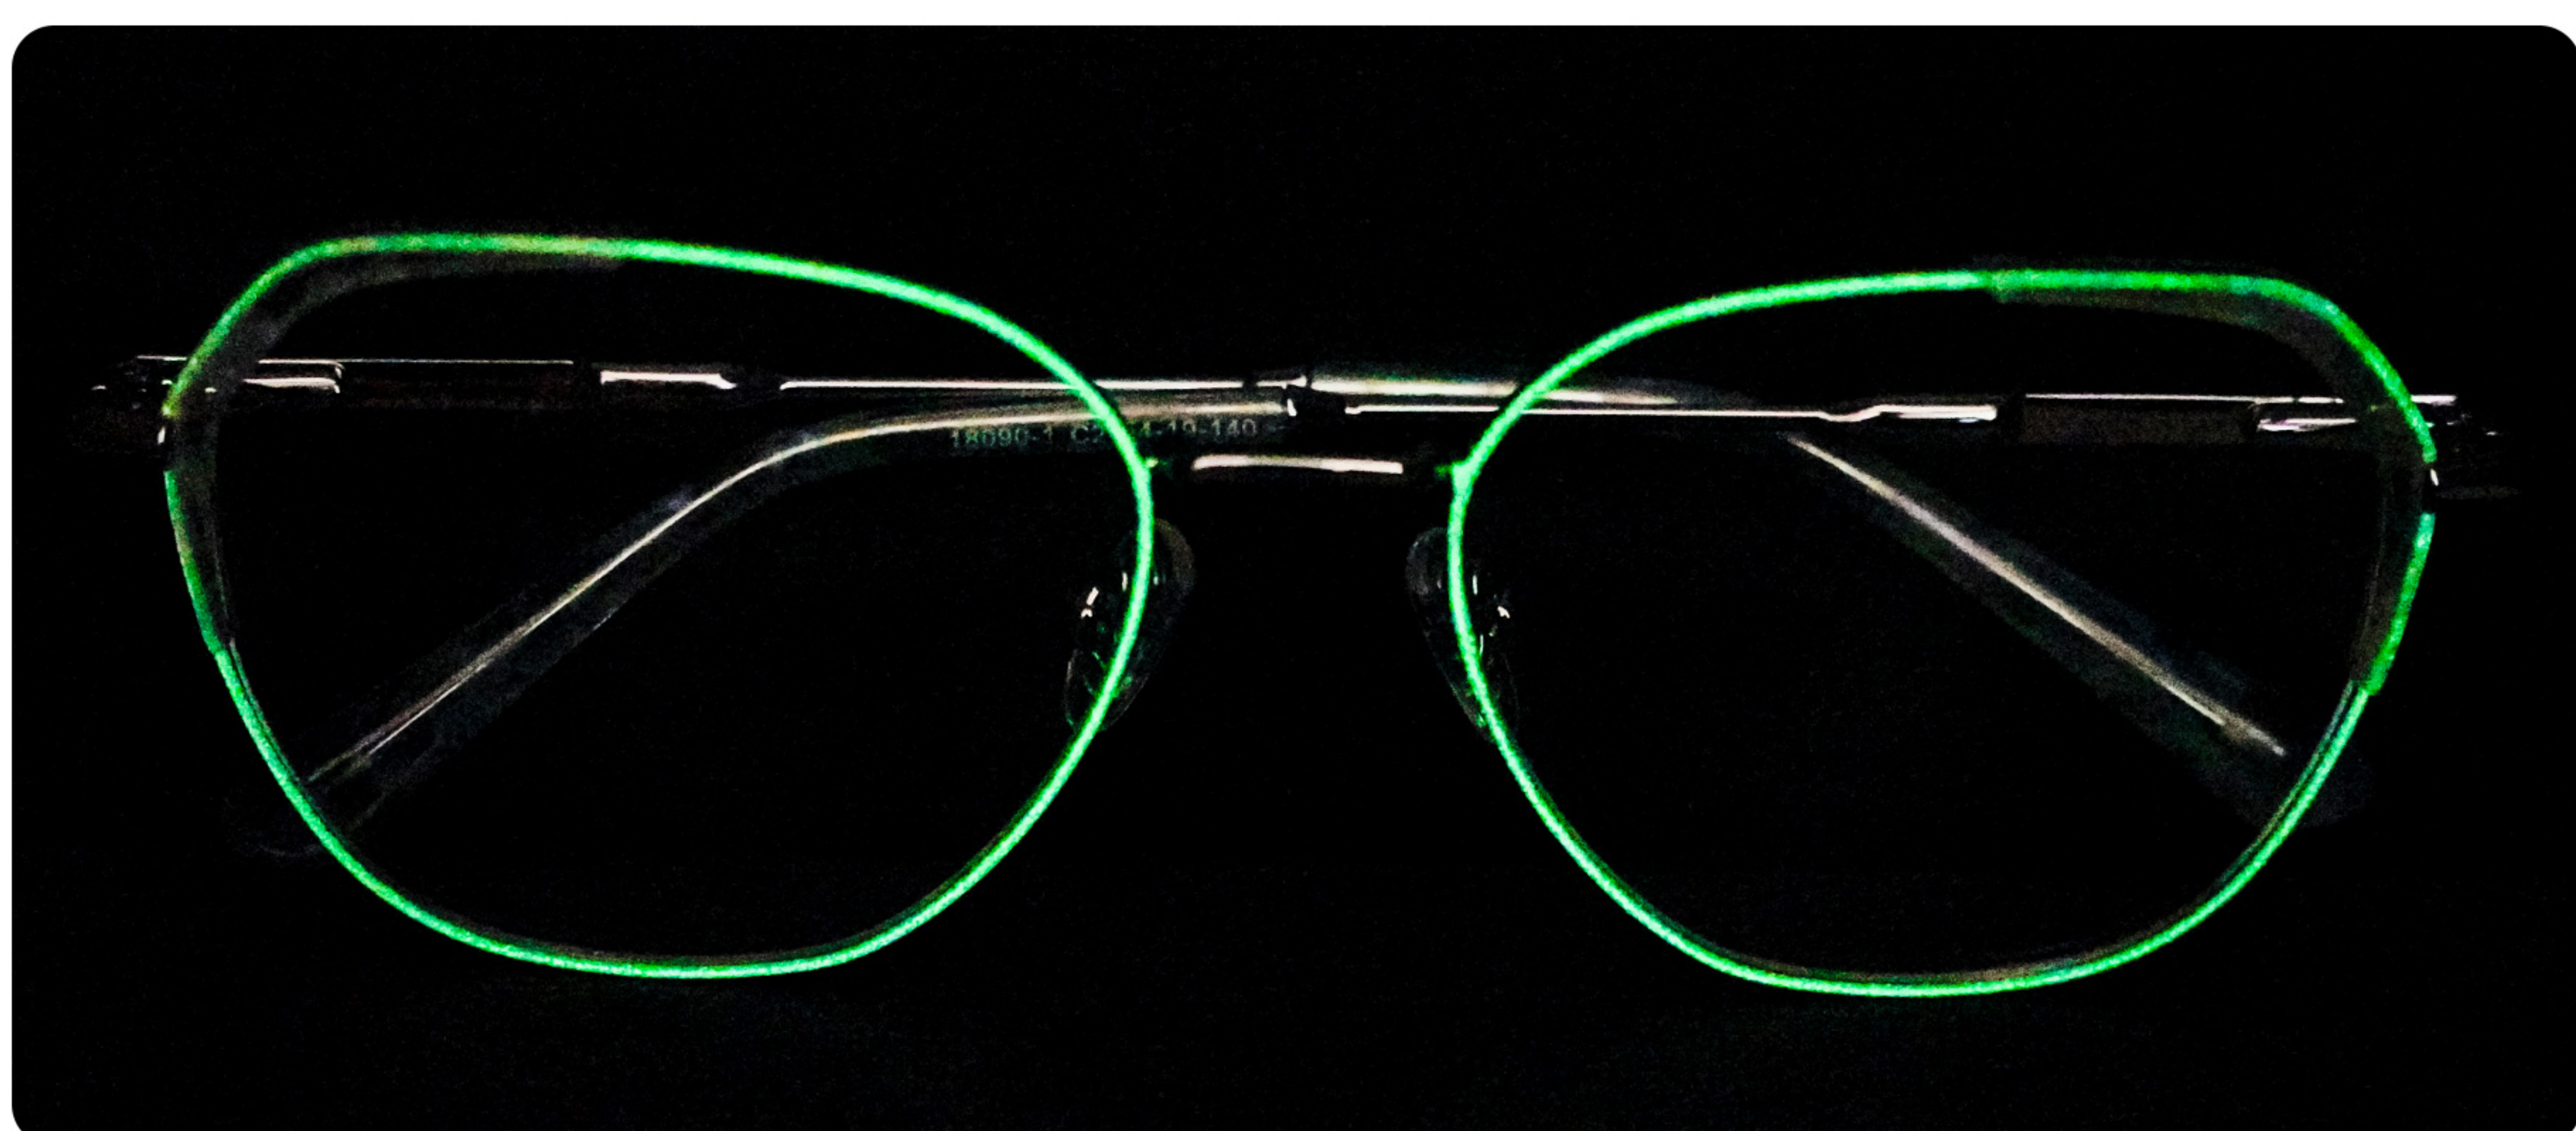

Stainless Steel

18077-1

Size: 57□19-145

C1.Black/Gold

C2.Blue/Gun

C3.Brown/Black

The metal rim can absorb sunshine and light, and fluoresces at night or in dark environments

Stainless Steel

18078-1

Size: 57□19-145

C1.Gray/Gold

C2.Blue/Gun

C3.Brown/Black

The metal rim can absorb sunshine and light, and fluoresces at night or in dark environments

Stainless Steel

18079-1

Size: 56□18-145

C1.Black/Gold

C2.Blue/Gun

C3.Brown/Black

The metal rim can absorb sunshine and light, and fluoresces at night or in dark environments

Stainless Steel

18080-1

Size: 56□18-145

C1.Brown/Gold

C2.Gray/Gun

C3.Red/Black

The metal rim can absorb sunshine and light, and fluoresces at night or in dark environments

Stainless Steel

18081-1

Size: 53□18-145

C1.Black/Gold