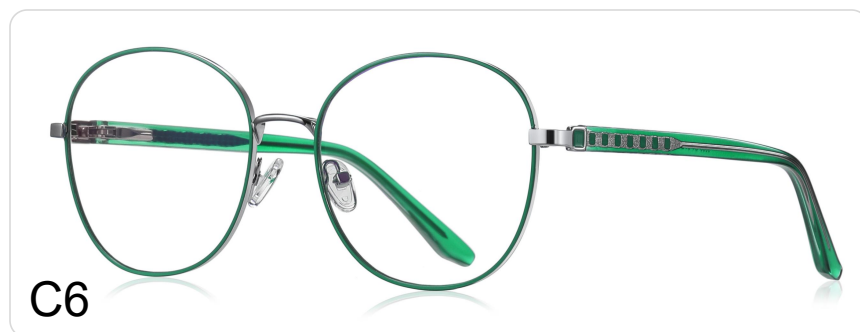

METAL+CP

MODEL:3066

SIZE:54-18-142

LENS:Anti-blue light

C4

C6