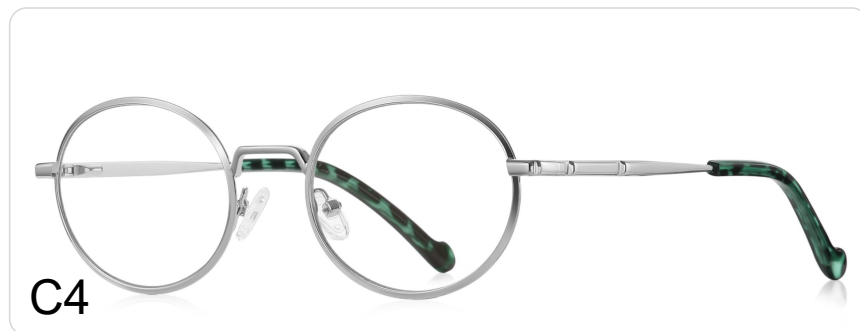

SIZE:55-17-139

LENS:Anti-blue light

C1

C2

C3

C4

C5

C6

METAL+CP

MODEL:3063

SIZE:55-17-142

LENS:Anti-blue light

METAL

MODEL:3058

SIZE:51-21-138

LENS:Anti-blue light

METAL

MODEL:3057

SIZE:52-19-142

LENS:Anti-blue light

C1

C2

C3

C4