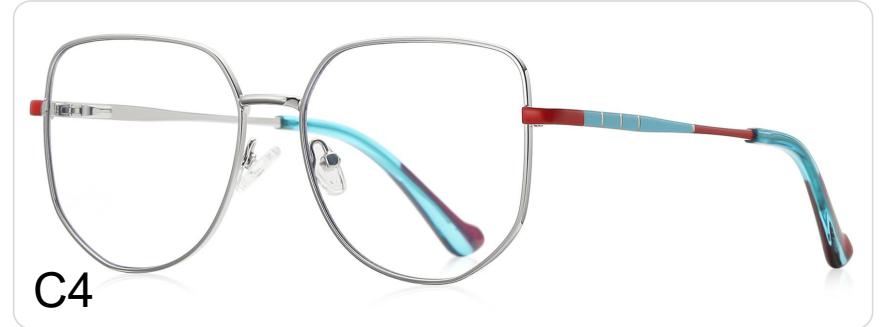

METAL

MODEL:3052

SIZE:53-16-144

LENS:Anti-blue light

C1

C2

C3

C4

C5

C6