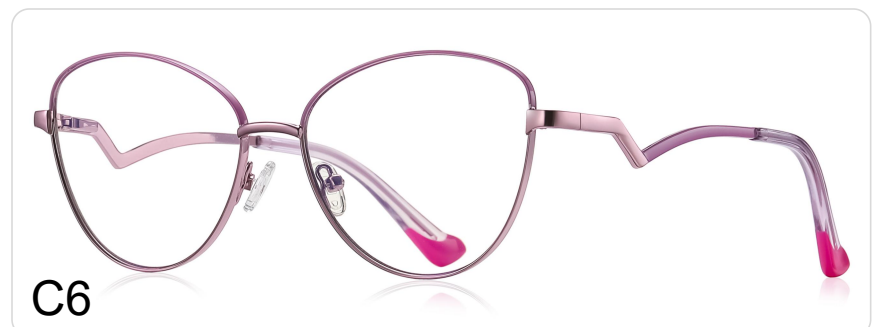

SIZE:53-19-138

LENS:Anti-blue light

METAL

MODEL:3049

SIZE:55-15-140

LENS:Anti-blue light

C1

C2

C5

C6

METAL

MODEL:3048

SIZE:56-16-144

LENS:Anti-blue light

METAL

MODEL:3046

SIZE:55-15-140

LENS:Anti-blue light

C1

C2

C3

C4

C5

C6