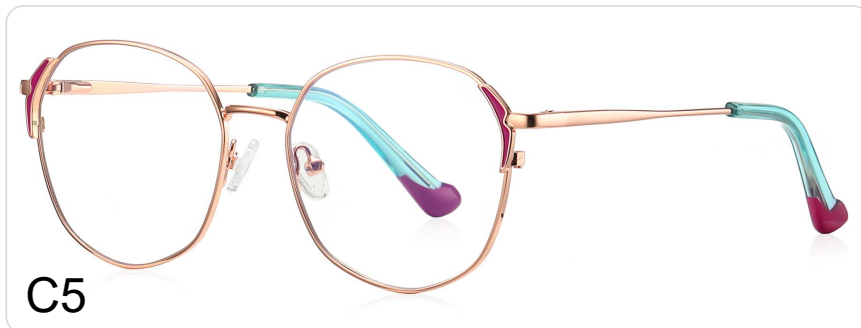

C5

C6

METAL

MODEL:3021

SIZE:53-17-140

LENS:Anti-blue light

C1

C2

C3

C4

C5

C6

METAL

MODEL:3020

SIZE:54-16-140

LENS:Anti-blue light