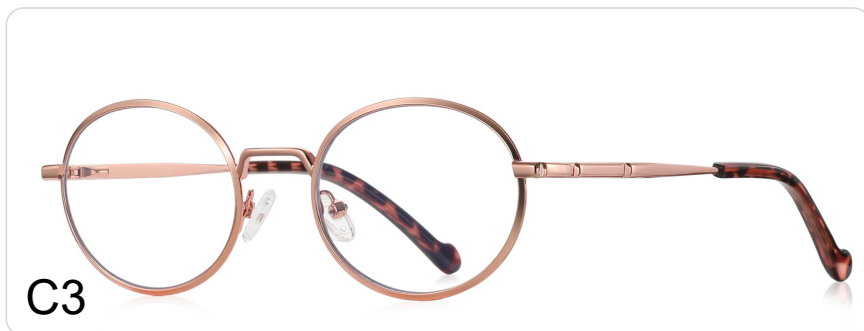

SIZE:55-17-139

LENS:Anti-blue light

C1

C2

C3

C4

C5

C6

METAL+CP

MODEL:3063

SIZE:55-17-142

LENS:Anti-blue light

METAL

MODEL:3058

SIZE:51-21-138

LENS:Anti-blue light

METAL

MODEL:3057

SIZE:52-19-142

LENS:Anti-blue light

C1

C2

C3

C4