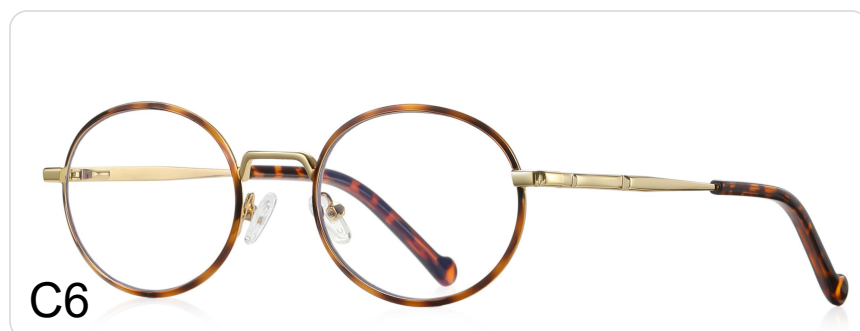

SIZE:55-17-139

LENS:Anti-blue light

C1

C2

C3

C4

C5

C6

METAL+CP

MODEL:3063

SIZE:55-17-142

LENS:Anti-blue light

METAL

MODEL:3058

SIZE:51-21-138

LENS:Anti-blue light

METAL

MODEL:3057

SIZE:52-19-142

LENS:Anti-blue light

C1

C2

C3

C4