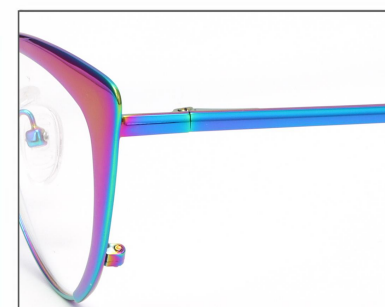

Material: Metal
Model: 8077-1
Size: 58□14-143

COLOR DISPLAY

C1.Pink

C2.Purple

C3.Gray

C4.Purple.Pink

METAL ELECTROPLATING

REPAIRABLE SPRING HINGE

Material: Metal
Model: 8077-3
Size: 58□13-143

COLOR DISPLAY

C1.Black

C2.Red

C3.Purple

C4.Colorful

MELAI ELECTROPLATING

REPAIRABLE SPRING HINGE

Material: Metal
Model: 8077
Size: 59□13-145

COLOR DISPLAY

C1.Blue

C2.Red

C3.Black

C4.Purple

METAL ELECTROPLATING

REPAIRABLE SPRING HINGE