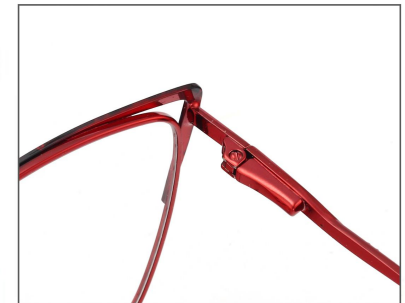

REPAIRABLE SPRING HINGE

Material: Metal
Model: 8548
Size: 55□17-138

COLOR DISPLAY

C1. Floral designs/Black

C2. Floral designs/Brown

C3. Floral designs/Blue

C4. Floral designs/Red

MELAI ELECTROPLATING