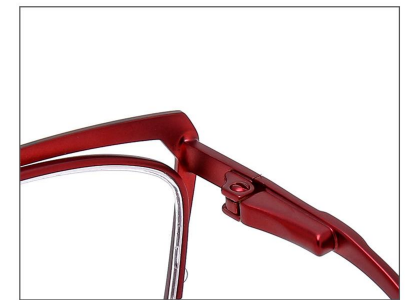

Size: 54 □ 16-137

COLOR DISPLAY

C1. Pink

C2. BLK.Red

C3. Blue

C4. Purple

C5. Gray

METAL ELECTROPLATING

REPAIRABLE SPRING HINGE

Material: Metal
Model: 8449
Size: 55□17-142

COLOR DISPLAY

C1.Pink

C2.Brown

C3.Red

C4.Blue

METAL ELECTROPLATING

REPAIRABLE SPRING HINGE

Material: Metal
Model: 8503
Size: 54□17-142

COLOR DISPLAY

C1.Orange

C2.Brown

C3.Green

C4.Blue

MELAI ELECTROPLATING