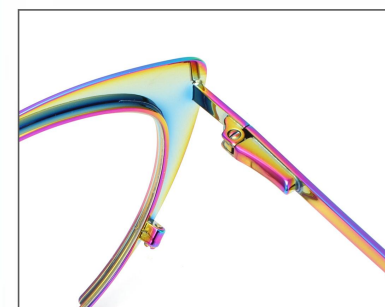

Material: Metal
Model: 8077-1
Size: 58□14-143

COLOR DISPLAY

C1.Pink

C2.Purple

C3.Gray

C4.Purple.Pink

METAL ELECTROPLATING

REPAIRABLE SPRING HINGE

Material: Metal
Model: 8077-3
Size: 58□13-143

COLOR DISPLAY

C1.Black

C2.Red

C3.Purple

C4.Colorful

MELAI ELECTROPLATING

REPAIRABLE SPRING HINGE

Material: Metal
Model: 8077
Size: 59□13-145

COLOR DISPLAY

C1.Blue

C2.Red

C3.Black

C4.Purple

METAL ELECTROPLATING

REPAIRABLE SPRING HINGE