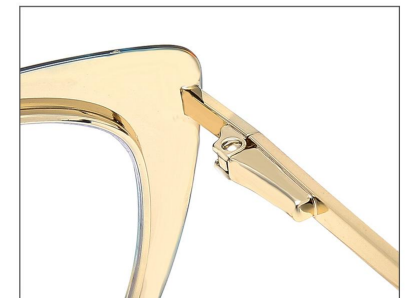

Material: Metal
Model: 8077-1
Size: 58□14-143

COLOR DISPLAY

C1.Pink

C2.Purple

C3.Gray

C4.Purple.Pink

METAL ELECTROPLATING

REPAIRABLE SPRING HINGE

Material: Metal
Model: 8077-3
Size: 58□13-143

COLOR DISPLAY

C1.Black

C2.Red

C3.Purple

C4.Colorful

MELAI ELECTROPLATING

REPAIRABLE SPRING HINGE

Material: Metal
Model: 8077
Size: 59□13-145

COLOR DISPLAY

C1.Blue

C2.Red

C3.Black

C4.Purple

METAL ELECTROPLATING

REPAIRABLE SPRING HINGE

Material: Metal
Model: 8105-1
Size: 53□17-140

COLOR DISPLAY

C1.Black

C2.Red/Golden

C3.Blue/Golden

C4.Silver

MELAI ELECTROPLATING

REPAIRABLE SPRING HINGE