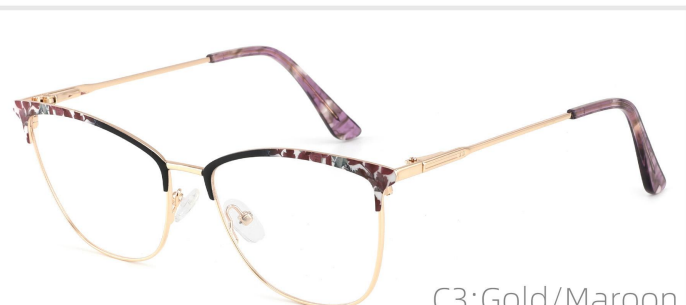

C3:Silver/Blue

C4:Silver/Green

C5:Gold/Black

METAL

YX

MODEL  
YX818

140MM

43MM

55MM

17MM

142MM

C1: Silver/Gray

C2: Gold/Brown

C3: Gold/Maroon

C5: Gold/Blue

METAL

Y X

MODEL  
YX819

137MM

44MM

55MM

16MM

140MM

C3:Silver/Purple