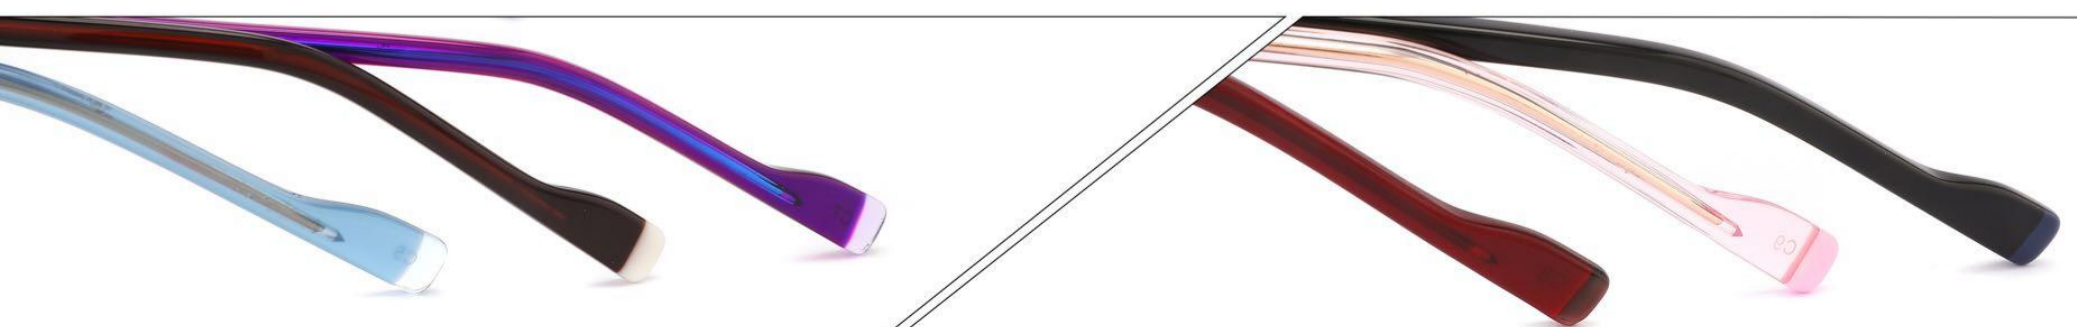

Material: Metal

Model: 3791

Size: 50□17-138

C5 Blue Brown Gold

C6 Brown Gold

C7 Purple Silver

C8 Red Gun

C9 Pink Gold

C10 Black Gold

Material: Metal

Model: 3793

Size: 50□18-138

C6 Brown Gold

C7 Purple Silver

C8 Red Brown Gold

C9 Pink Gold