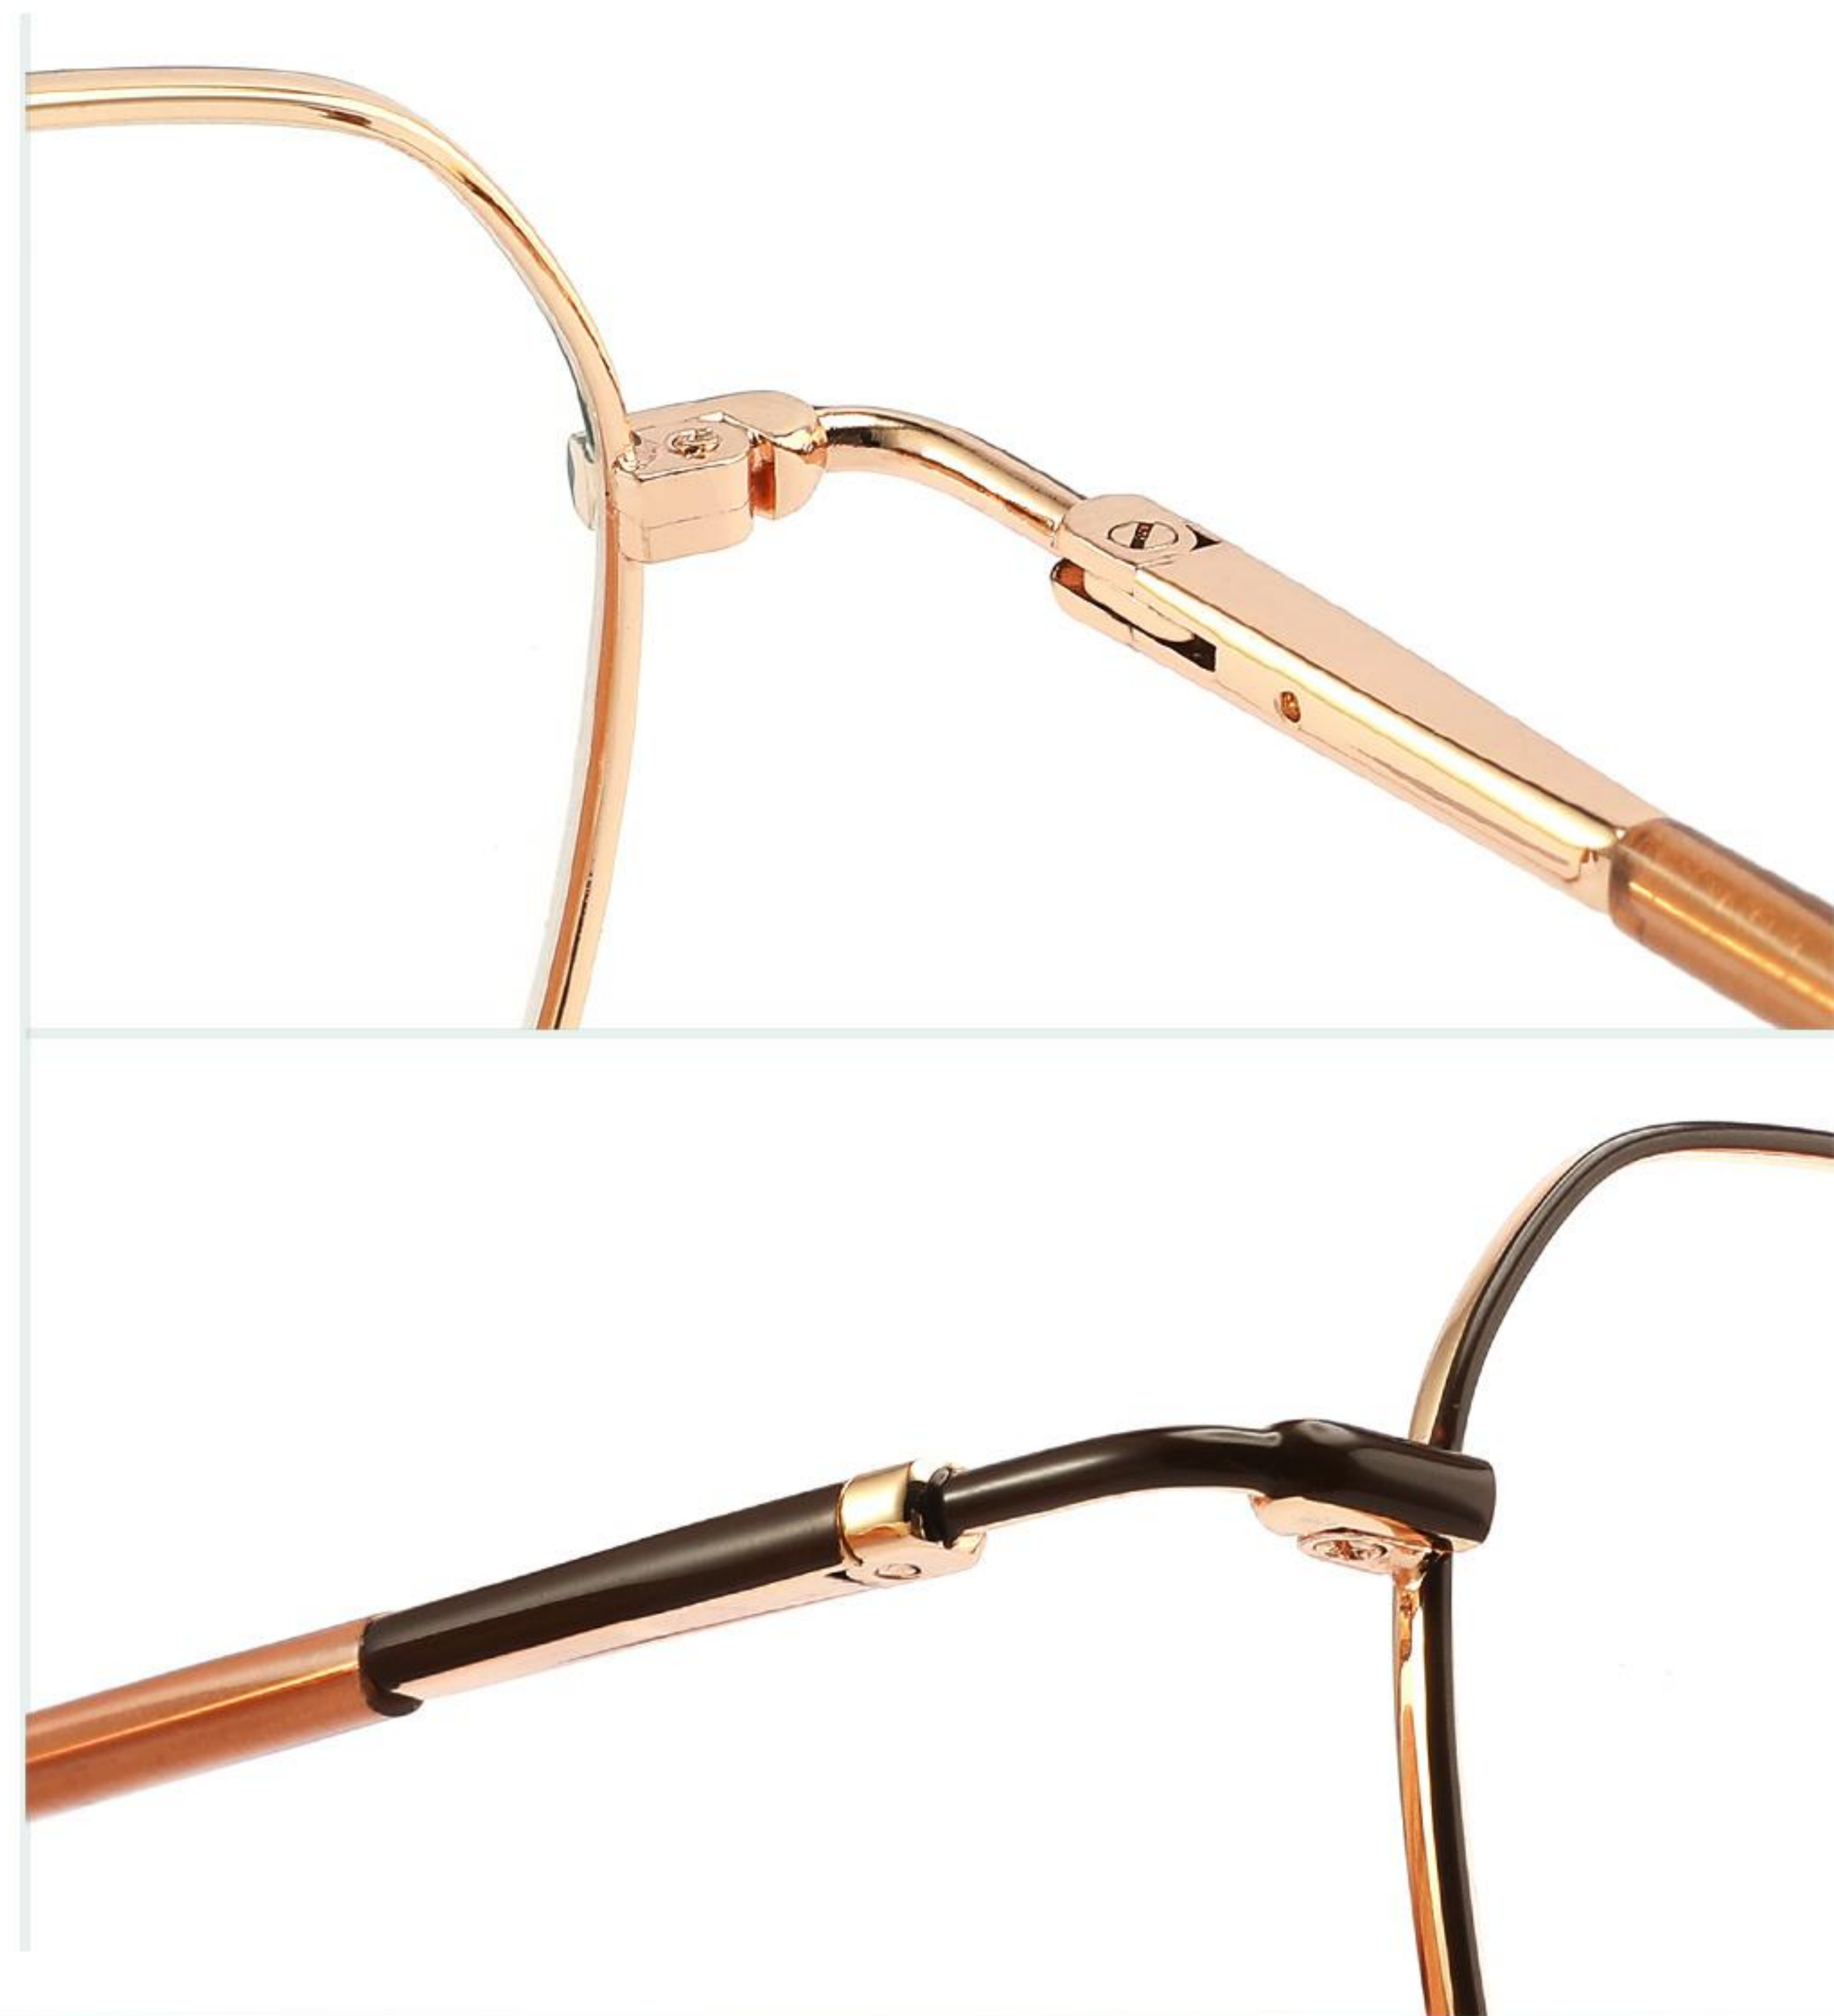

SIZE: 52-17-140

C10 black/gold

c6 brown/gold

c12 gun/brown

c7 purple/silver

c8 red/brown

c9 pink/gold

**Metal**