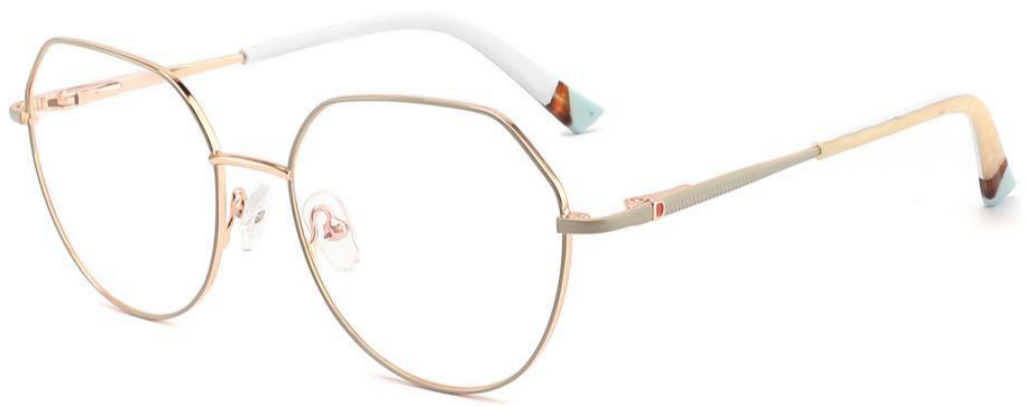

C6 Brown

C7 Purple

C8 Red

C9 Pink

C10 Black

C13 Light Green

Material: Metal

Model: 3785