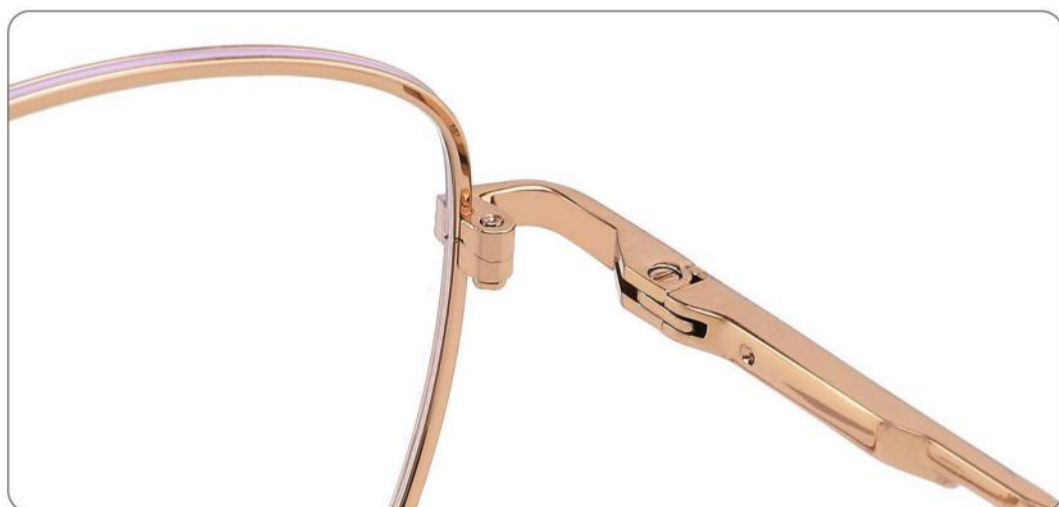

C5 blue brown

C6 brown gold

C7 purple silver

C8 red brown

C9 pink gold

C10 black gold

Metal

3706

SIZE: 52-18-140

**Stainless Steel**

**3648**

**size:52-17-138**

*C6 brown gold*

*C8 red brown*

*C9 pink gold*

*C10 black gold*