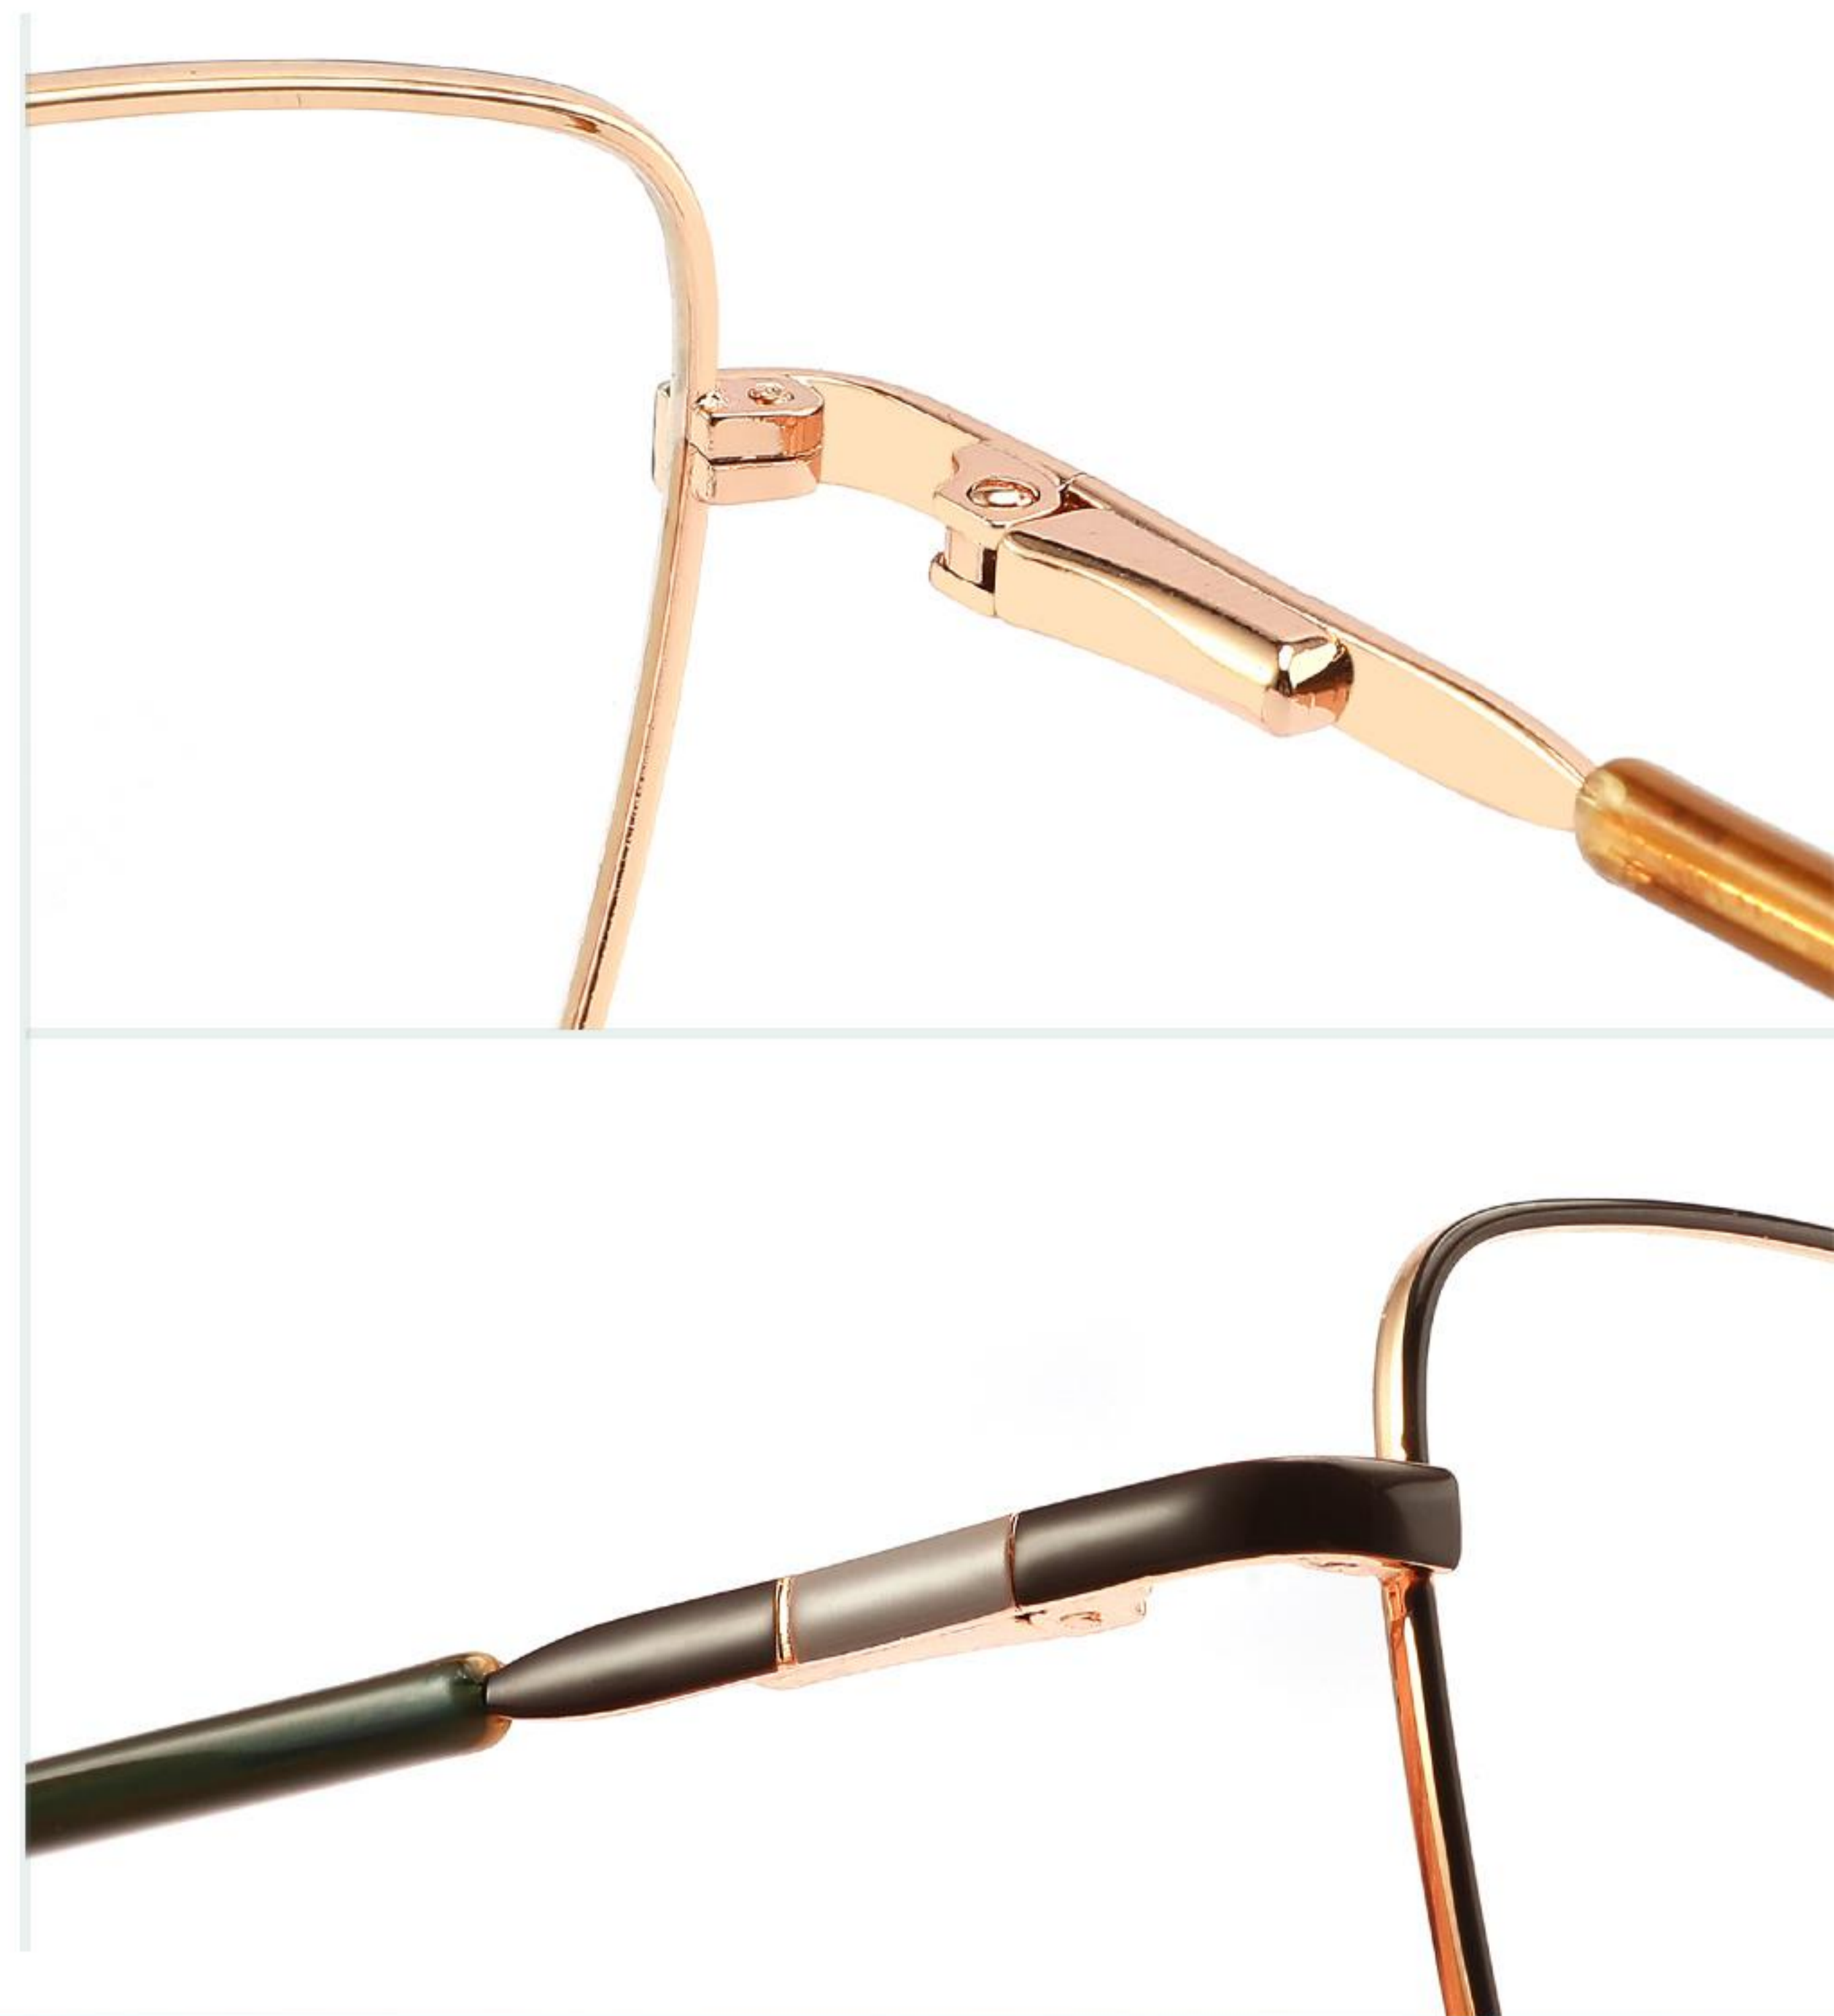

SIZE: 52-17-140

C10 black/gold

c6 brown/gold

c12 gun/brown

c7 purple/silver

c8 red/brown

c9 pink/gold

**Metal**

**Metal**

Model:D330

52□18-140

C4 BLACK SILVER

C5 BLUE BROWN

C6 BROWN GOLD

C8 RED BROWN

C9 PINK GOLD

C10 BLACK GOLD

**Metal**

Model:D333

53□17-140

C6 BROWN GOLD

C7 PURPLE SILVER

C8 RED BROWN

C9 PINK GOLD