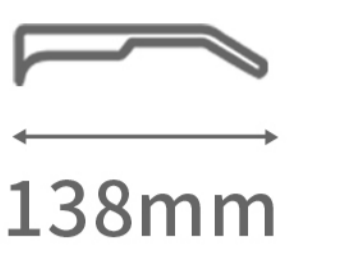

Metal Ready Goods

MODEL: 8058

SIZE: 51□18-138

DETAIL DESIGN

C1.Black/Green

C4.Gold/Orange

C2.Gun/Blue

C5.Silver/Blue

C3.Rose Gold/Pink

C6.Silver/Green

COLOR DISPLAY

Metal Ready Goods

MODEL: 8059

SIZE: 53□18-138

DETAIL DESIGN

C1.Black/Green