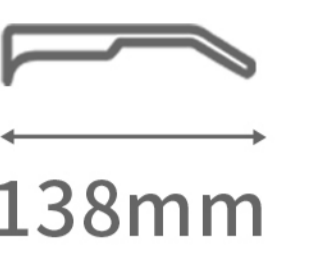

C5.Silver/Blue

C3.Rose Gold/Pink

C6.Silver/Green

COLOR DISPLAY

Metal Ready Goods

MODEL: 8054

SIZE: 50□19-138

DETAIL DESIGN

MODEL: 8055

SIZE: 50□18-138

DETAIL DESIGN

C1.Black/Green

C4.Gold/Orange

C2.Gun/Blue

C5.Silver/Blue

C3.Rose Gold/Pink