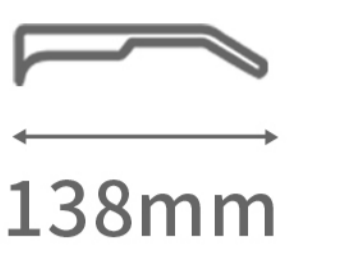

SIZE: 51□17-138

DETAIL DESIGN

C1.Black/Green

C4.Gold/Orange

C2.Gun/Blue

C5.Silver/Blue

C3.Rose Gold/Pink

C6.Silver/Green

COLOR DISPLAY

Metal Ready Goods

MODEL: 8053

SIZE: 52□20-138

DETAIL DESIGN

C1.Black/Green

C4.Gold/Orange

C2.Gun/Blue

C5.Silver/Blue

C3.Rose Gold/Pink

C6.Silver/Green

COLOR DISPLAY

Metal Ready Goods

MODEL: 8054

SIZE: 50□19-138

DETAIL DESIGN