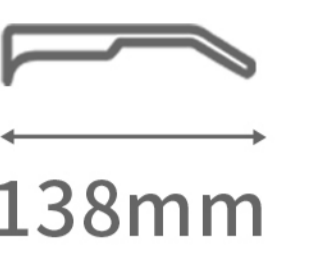

SIZE: 51□17-138

DETAIL DESIGN

C1.Black/Green

C4.Gold/Orange

C2.Gun/Blue

C5.Silver/Blue

C3.Rose Gold/Pink

C6.Silver/Green

COLOR DISPLAY

Metal Ready Goods

MODEL: 8053

SIZE: 52□20-138

DETAIL DESIGN

C1.Black/Green

C4.Gold/Orange

C2.Gun/Blue

C5.Silver/Blue

C3.Rose Gold/Pink

C6.Silver/Green

COLOR DISPLAY

Metal Ready Goods

MODEL: 8054

SIZE: 50□19-138

DETAIL DESIGN

MODEL: 8055

SIZE: 50□18-138

DETAIL DESIGN

C1.Black/Green

C4.Gold/Orange

C2.Gun/Blue

C5.Silver/Blue

C3.Rose Gold/Pink