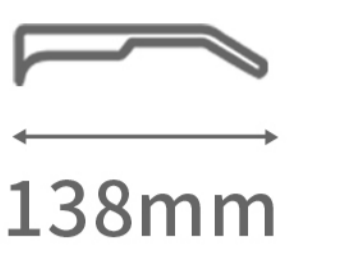

Metal Ready Goods

MODEL: 8050

SIZE: 50□16-138

DETAIL DESIGN

C1.Black/Green

C4.Gold/Orange

C2.Gun/Blue

C5.Silver/Blue

C3.Rose Gold/Pink

C6.Silver/Green

COLOR DISPLAY

Metal Ready Goods

MODEL: 8051

SIZE: 50□18-138

DETAIL DESIGN

C1.Black/Green

SIZE: 51□17-138

DETAIL DESIGN

C1.Black/Green

C4.Gold/Orange

C2.Gun/Blue

C5.Silver/Blue

C3.Rose Gold/Pink

C6.Silver/Green