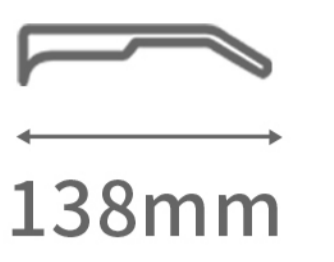

Metal Ready Goods

MODEL: 8050

SIZE: 50□16-138

DETAIL DESIGN

C1.Black/Green

C4.Gold/Orange

C2.Gun/Blue

C5.Silver/Blue

C3.Rose Gold/Pink

C6.Silver/Green

COLOR DISPLAY

Metal Ready Goods

MODEL: 8051

SIZE: 50□18-138

DETAIL DESIGN

C1.Black/Green

SIZE: 51□17-138

DETAIL DESIGN

C1.Black/Green

C4.Gold/Orange

C2.Gun/Blue

C5.Silver/Blue

C3.Rose Gold/Pink

C6.Silver/Green