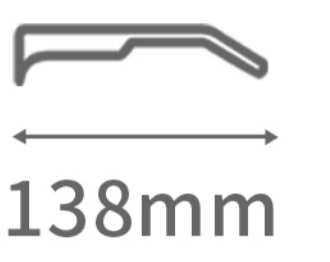

Metal Ready Goods

MODEL: 8050

SIZE: 50□16-138

DETAIL DESIGN

C1.Black/Green

C4.Gold/Orange

C2.Gun/Blue

C5.Silver/Blue

C3.Rose Gold/Pink

C6.Silver/Green

COLOR DISPLAY

Metal Ready Goods

MODEL: 8051

SIZE: 50□18-138

DETAIL DESIGN

C1.Black/Green

SIZE: 51□17-138

DETAIL DESIGN

C1.Black/Green

C4.Gold/Orange

C2.Gun/Blue

C5.Silver/Blue

C3.Rose Gold/Pink

C6.Silver/Green

COLOR DISPLAY

Metal Ready Goods

MODEL: 8053

SIZE: 52□20-138

DETAIL DESIGN

C1.Black/Green

C4.Gold/Orange

C2.Gun/Blue