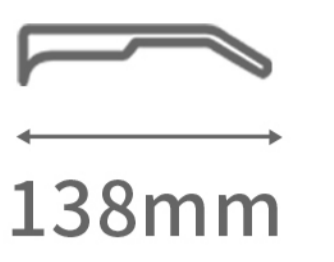

C6.Silver/Green

COLOR DISPLAY

Metal Ready Goods

MODEL: 8056

SIZE: 49□18-138

DETAIL DESIGN

C1.Black/Green

C4.Gold/Orange

C2.Gun/Blue

C5.Silver/Blue

C3.Rose Gold/Pink

C6.Silver/Green

COLOR DISPLAY

Metal Ready Goods

MODEL: 8057

SIZE: 51□18-138

Metal Ready Goods

MODEL: 8058

SIZE: 51□18-138

DETAIL DESIGN

C1.Black/Green

C4.Gold/Orange

C2.Gun/Blue

C5.Silver/Blue