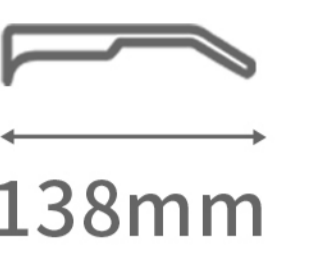

MODEL: 8055

SIZE: 50□18-138

DETAIL DESIGN

C1.Black/Green

C4.Gold/Orange

C2.Gun/Blue

C5.Silver/Blue

C3.Rose Gold/Pink

C6.Silver/Green

COLOR DISPLAY

Metal Ready Goods

MODEL: 8056

SIZE: 49□18-138

DETAIL DESIGN

C1.Black/Green

C4.Gold/Orange

C2.Gun/Blue

C5.Silver/Blue

C3.Rose Gold/Pink

C6.Silver/Green

COLOR DISPLAY

Metal Ready Goods

MODEL: 8057

SIZE: 51□18-138

Metal Ready Goods

MODEL: 8058

SIZE: 51□18-138

DETAIL DESIGN

C1.Black/Green

C4.Gold/Orange

C2.Gun/Blue

C5.Silver/Blue