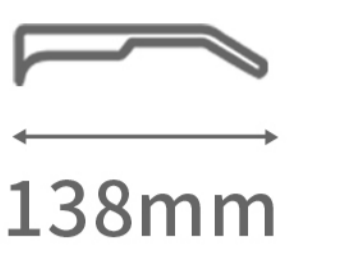

C2.Gun/Blue

C5.Silver/Blue

C3.Rose Gold/Pink

C6.Silver/Green

COLOR DISPLAY

Metal Ready Goods

MODEL: 8057

SIZE: 51□18-138

Metal Ready Goods

MODEL: 8058

SIZE: 51□18-138

DETAIL DESIGN

C1.Black/Green

C4.Gold/Orange

C2.Gun/Blue

C5.Silver/Blue