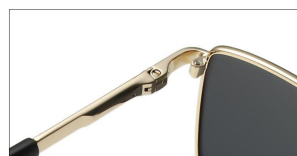

SIZE:53-17-140

LENS:POLARIZED

BLACK GOLD/GREY
C1黑金框灰片

BLACK GOLD /GRADUALLY TEA
C2黑金框渐茶片

GUN/GREY
C3枪框灰片

BLACK/GREY
C4黑框灰片

BLACK GREY/GRADUALLY GREY
C5黑灰框渐灰片

TAN /TAN
C6茶框茶片

SILVER /GREEN
C7银框绿片

太阳眼镜 SUN GLASSES

弹簧铰链 SPRING HINGE

时尚设计 FASHION DESIGN

MODEL:WP5227

FRAME:METAL

SIZE:53-17-140

LENS:POLARIZED