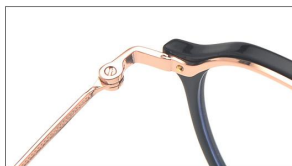

金属铰链 METAL HINGE