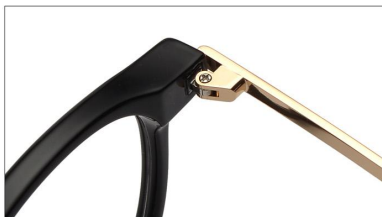

BRIGHT BLACK GOLD  
C1 亮黑金

BRIGHT BLACK GOLD  
C1 亮黑金

BRIGHT BLACK SILVER  
C2 亮黑银

TRANSPARENT SILVER  
C3 透明银

TRANSPARENT GREY SILVER  
C4 透明灰银

TRANSPARENT BROWN GOLD  
C5 透明茶金

金属铰链 METAL HINGE

舒适鼻托 NASAL TEAY