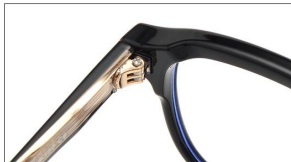

金属铰链 METAL HINGE