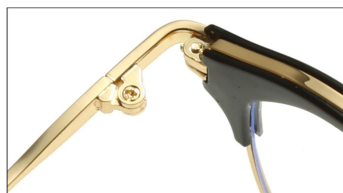

框架眼镜 FRAME GLASSES