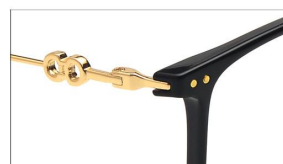

TRANSPARENT BLUE PINK SILVER  
C7 透明蓝粉银

TRANSPARENT ROSE GOLD  
C8 透明玫瑰金

框架眼镜 FRAME GLASSES

金属铰链 METAL HINGE

时尚设计 FASHION DESIGN

MODEL: YS9222

FRAME: TR+ACETATE

SIZE: 51-23-149