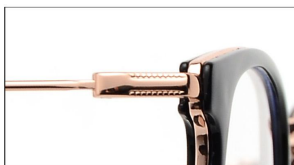

时尚设计 FASHION DESIGN