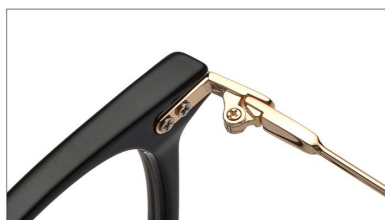

金属铰链 METAL HINGE