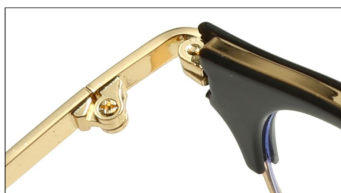

金属铰链 METAL HINGE