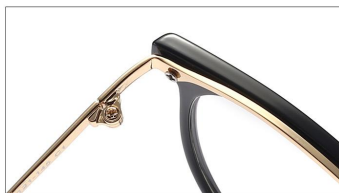

金属铰链 METAL HINGE