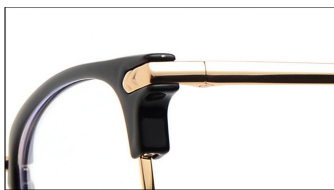

MODEL: YS9245

FRAME: TR+METAL

SIZE: 52-20-145

LENS: ANTI BLUE LIGHT

BRIGHT BLACK SILVER  
C1 亮黑银

BRIGHT BLACK SILVER  
C1 亮黑银

TRANSPARENT GREY SILVER  
C2 透灰银

BRIGHT BLACK LIGHT GUN  
C3 亮黑浅枪

BRIGHT BLACK BLACK  
C4 亮黑黑

BRIGHT BLACK GOLD  
C5 亮黑金

时尚设计 FASHION DESIGN

金属铰链 METAL HINGE

舒适鼻托 NOSE PAD

MODEL: YS9246

FRAME: TR+METAL

SIZE: 50-21-145