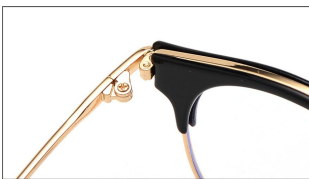

金属铰链 METAL HINGE