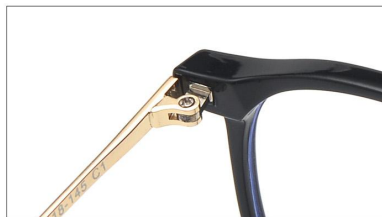

金属铰链 METAL HINGE

时尚设计 FASHION DESIGN

MODEL: YS9231

FRAME: TR+METAL

SIZE: 52-19-145

LENS: ANTI BLUE LIGHT

BRIGHT BLACK GOLD  
C1 亮黑金

BRIGHT BLACK GOLD  
C1 亮黑金