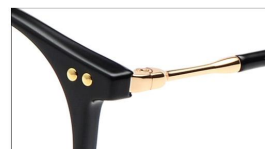

时尚设计 FASHION DESIGN