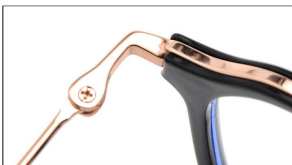

金属铰链 METAL HINGE