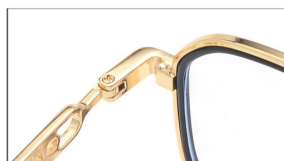

金属铰链 METAL HINGE