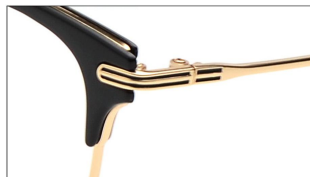

时尚设计 FASHION DESIGN

MODEL: YS9238

FRAME: TR+METAL

SIZE: 48-24-149

LENS: ANTI BLUE LIGHT

BRIGHT BLACK GOLD  
C1 亮黑金

BRIGHT BLACK SILVER  
C2 亮黑银

BRIGHT BLACK ROSE GOLD  
C3 亮黑玫瑰金