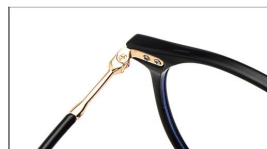

金属铰链 METAL HINGE