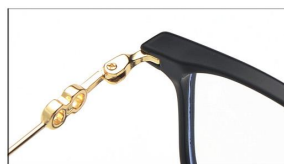

金属铰链 METAL HINGE