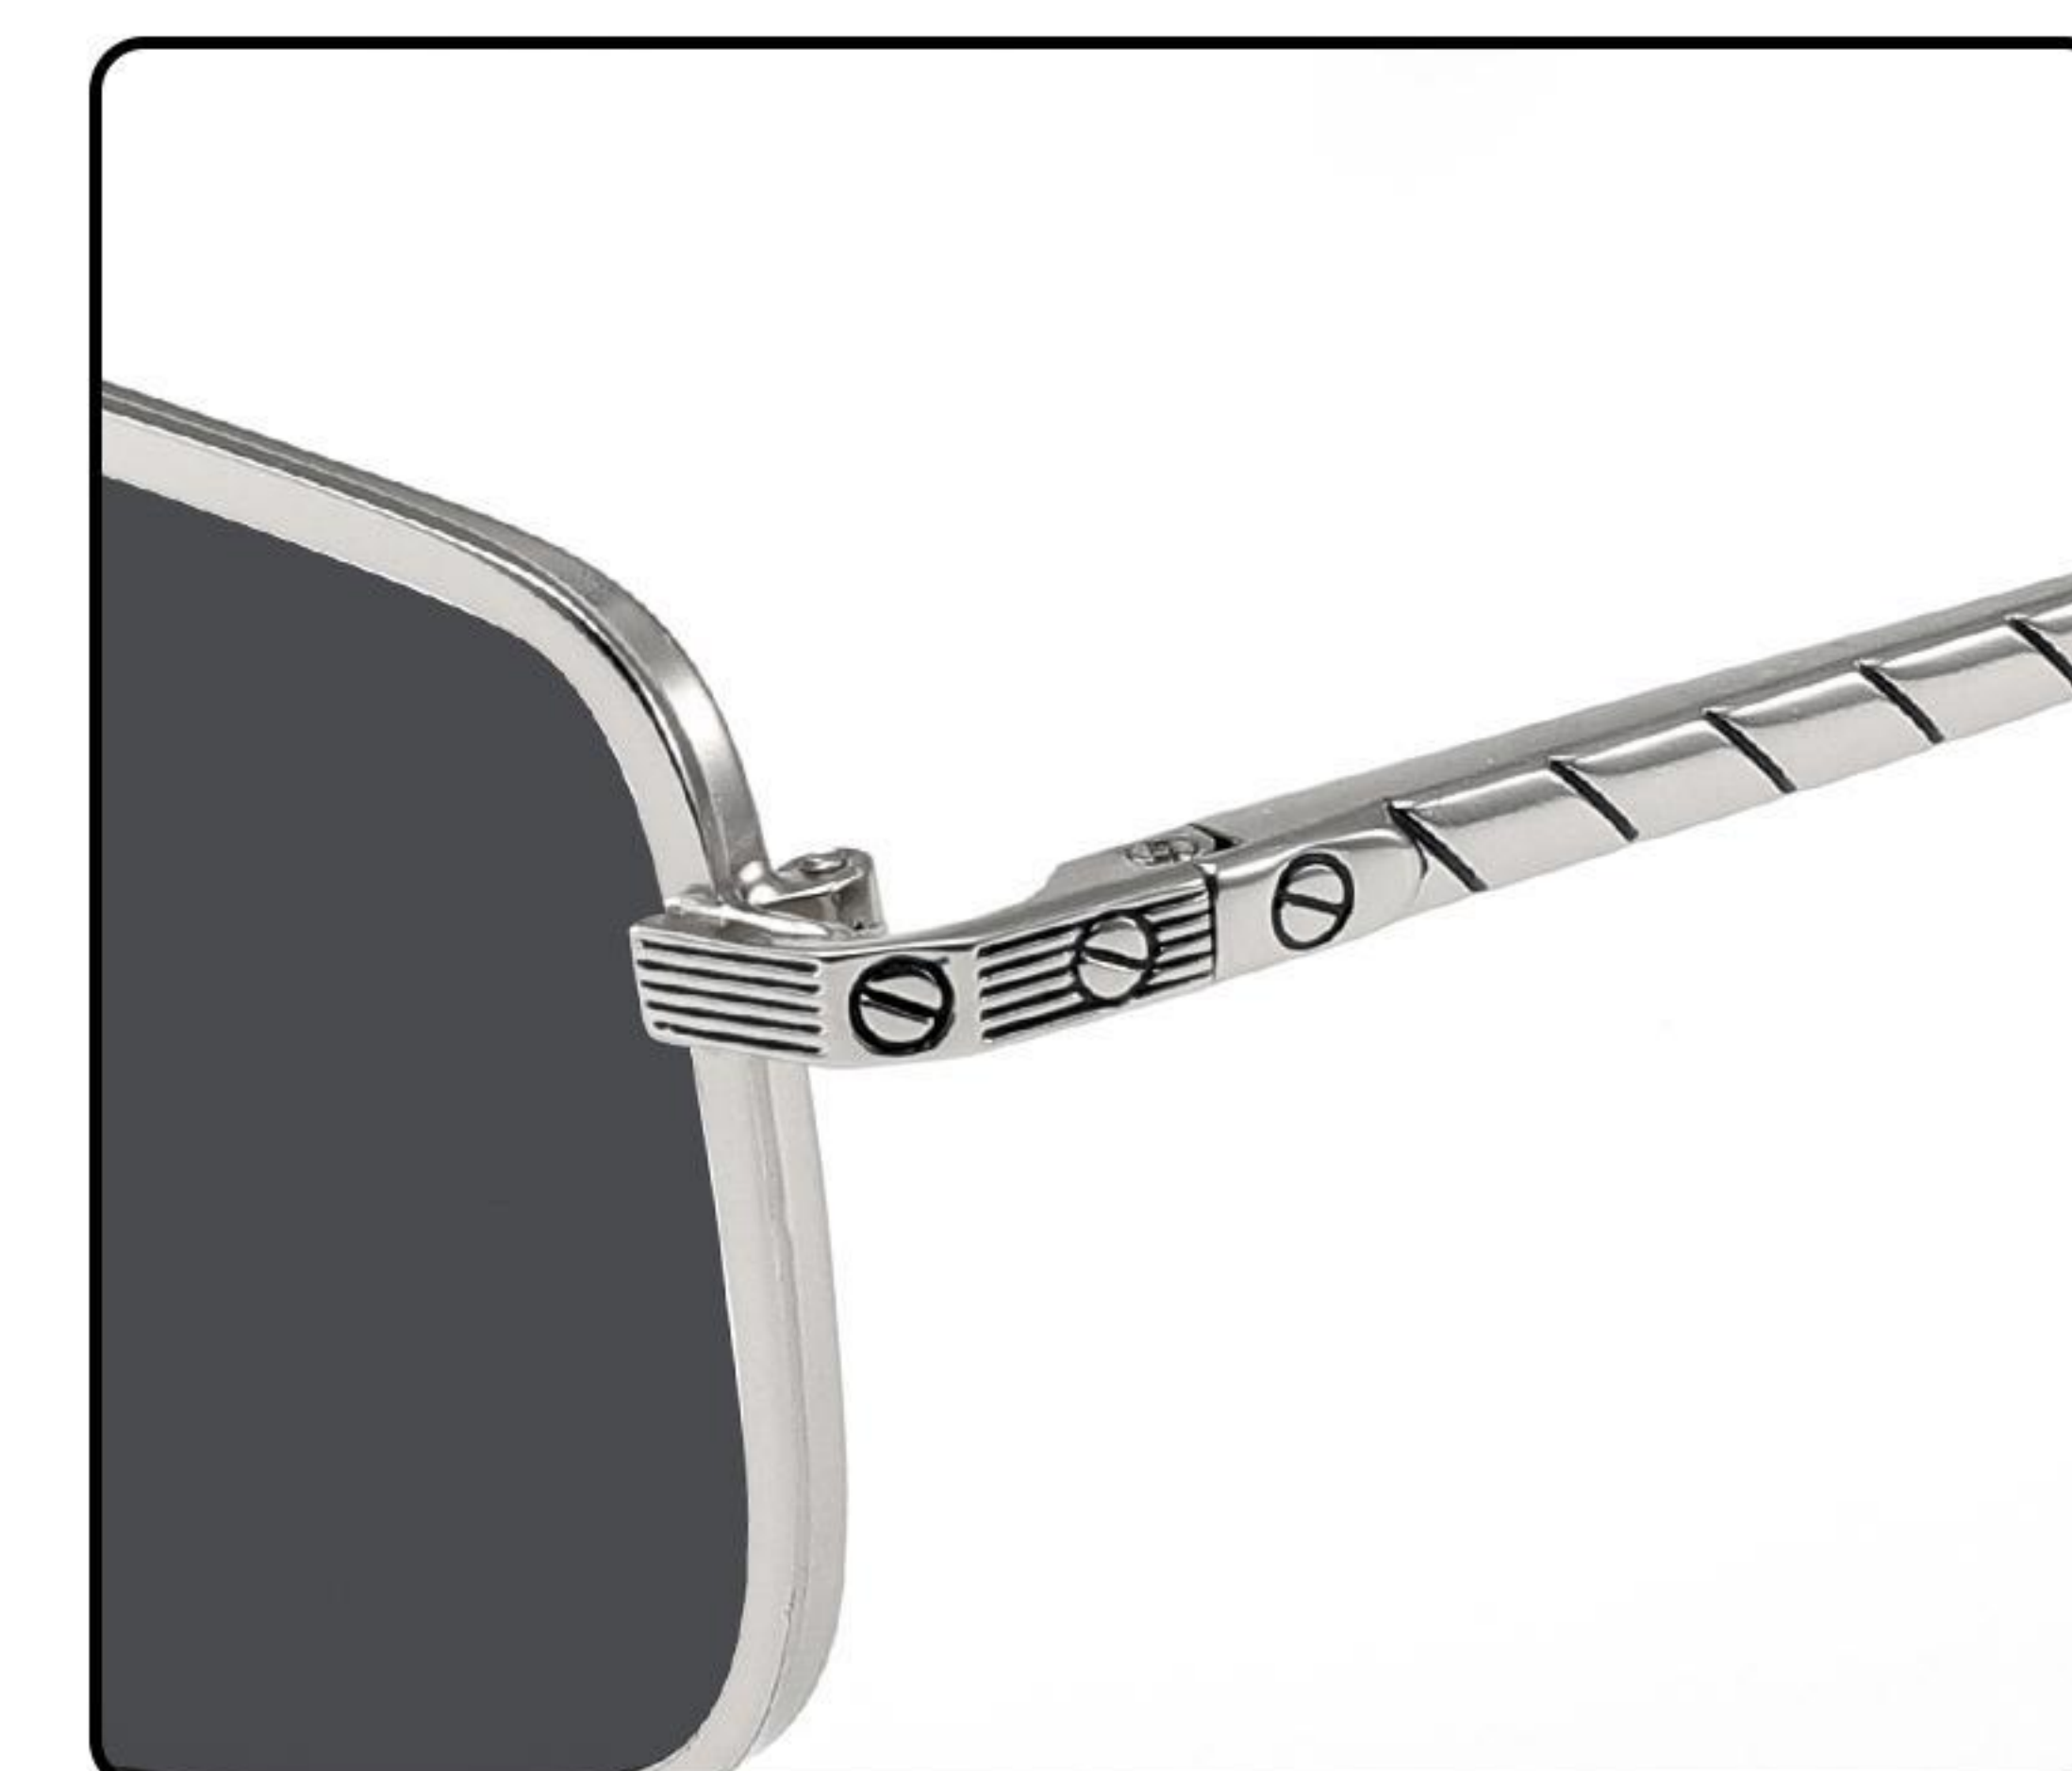

METAL

MODEL: S6628

SIZE: 56-16-145

SUNGLASSES

DETAILS