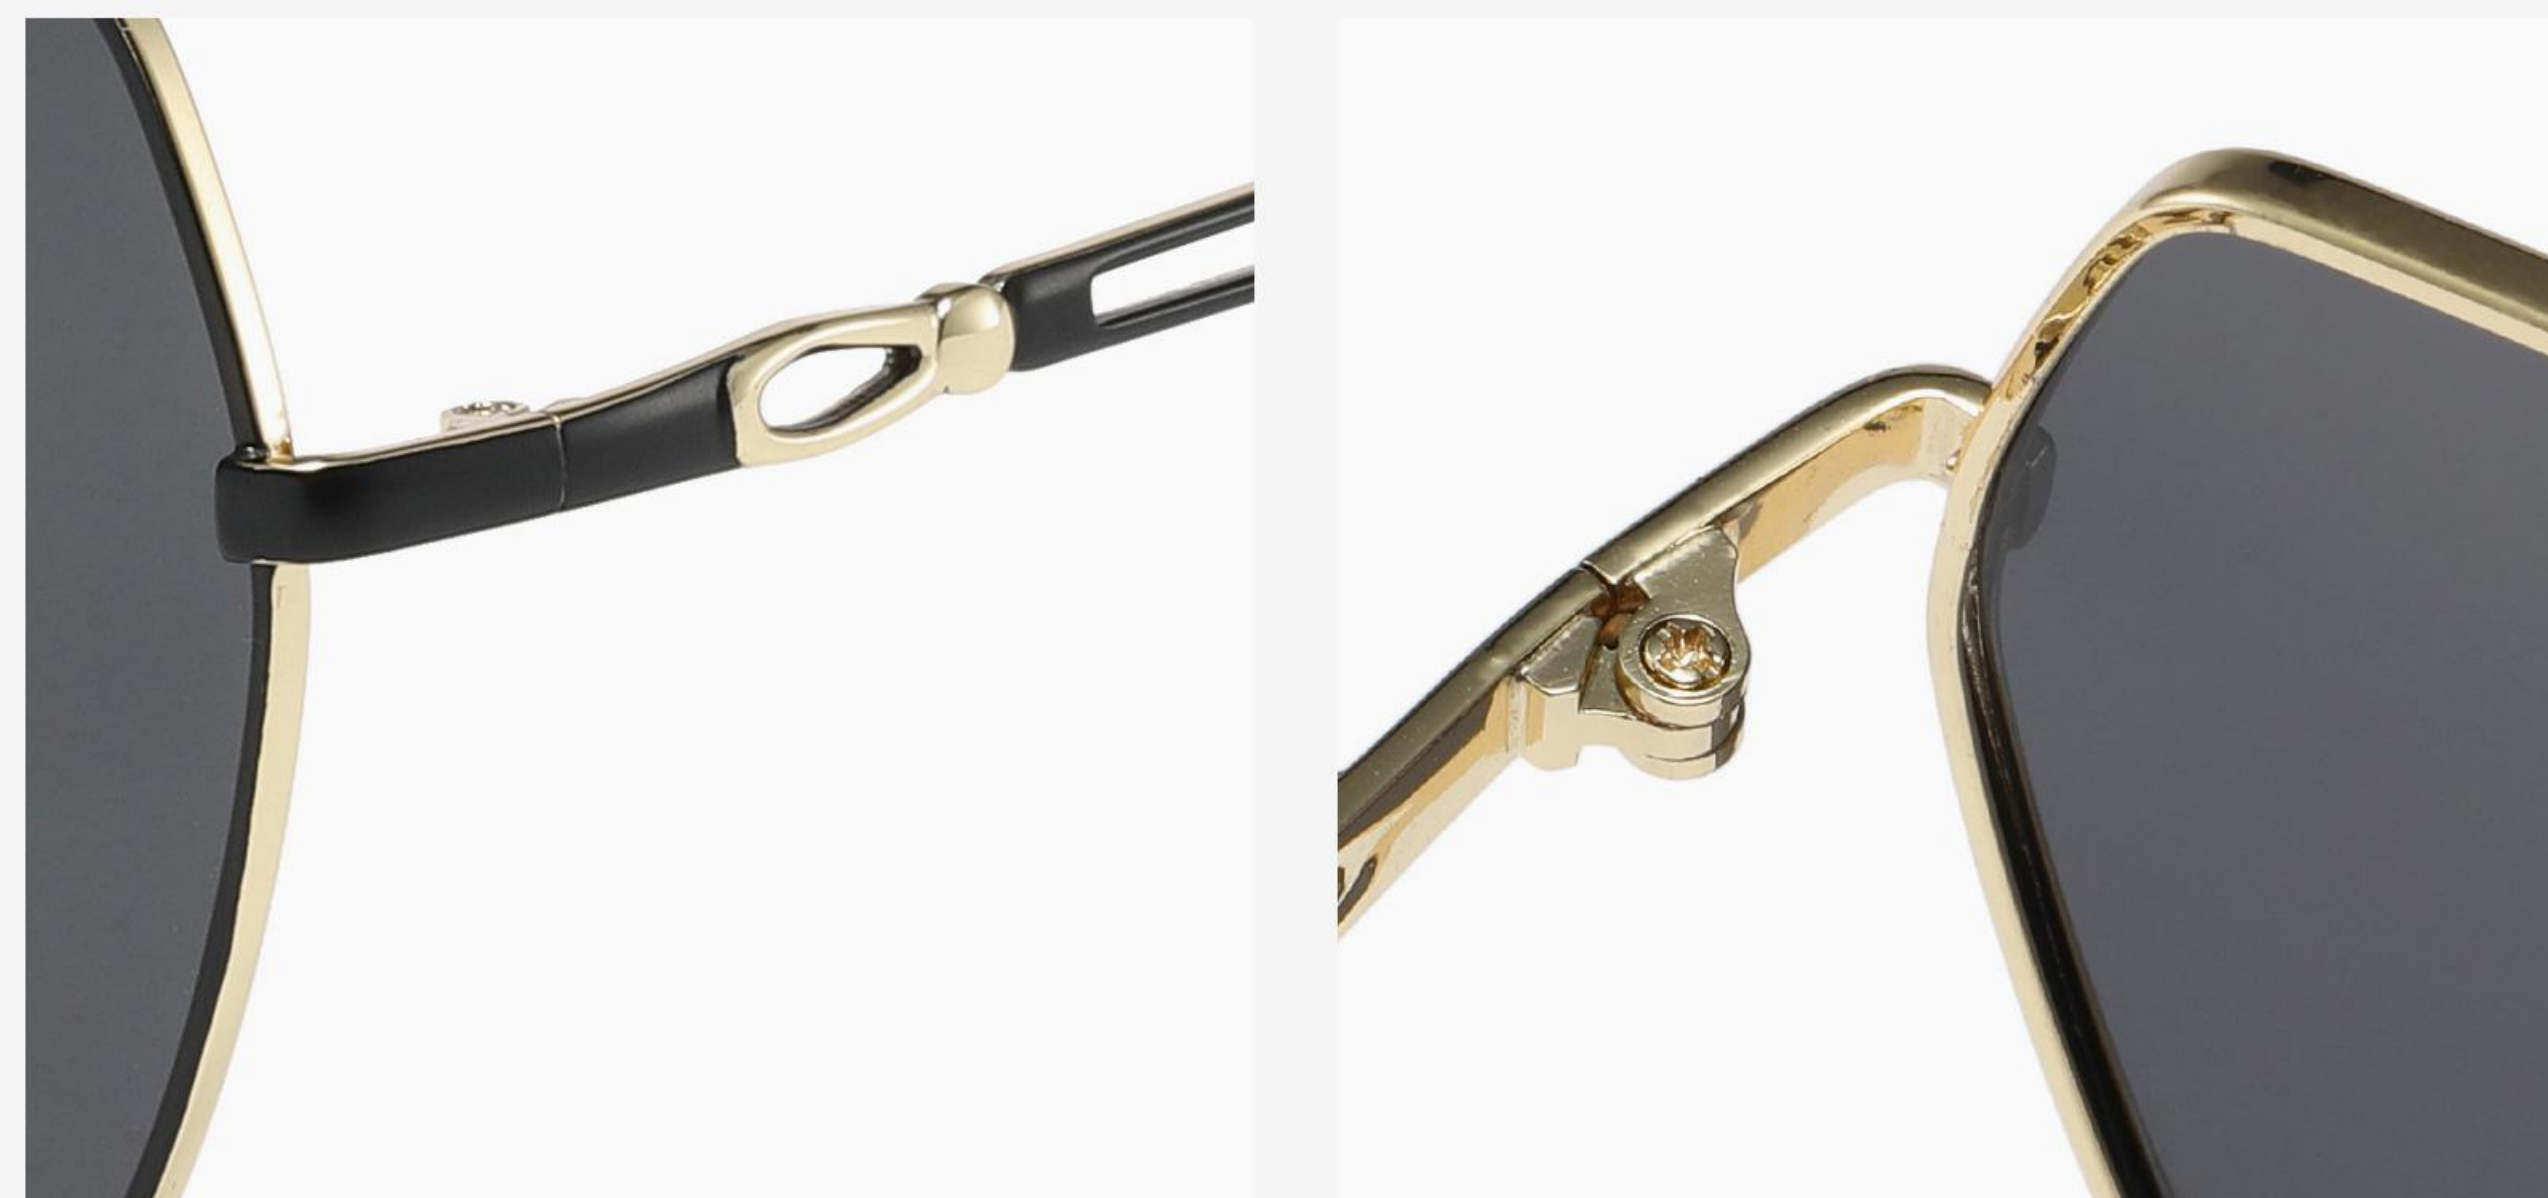

N0.2 Bright Silver/Pink - Green C05-P177

N0.3 Bright Silver/ Blue - Red C05-P103

N0.4 Bright Silver/ Purple - Blue C05-P178

N0.5 Bright Silver/Tea C05-P179

METAL

▲ LS319

Size : 61-14-145

TAC polarized lens

NO.2 Silver/ Green Black / Blue - Tea C05-P164

NO.3 Silver / Blue Black / Purple - Blue C05-P178

METAL

▲ LS320

Size : 59-16-141

TAC polarized lens

N0.1 Gold/Black C02-P01 C02-P01

N0.2 Silver/ Green Black C05-P164