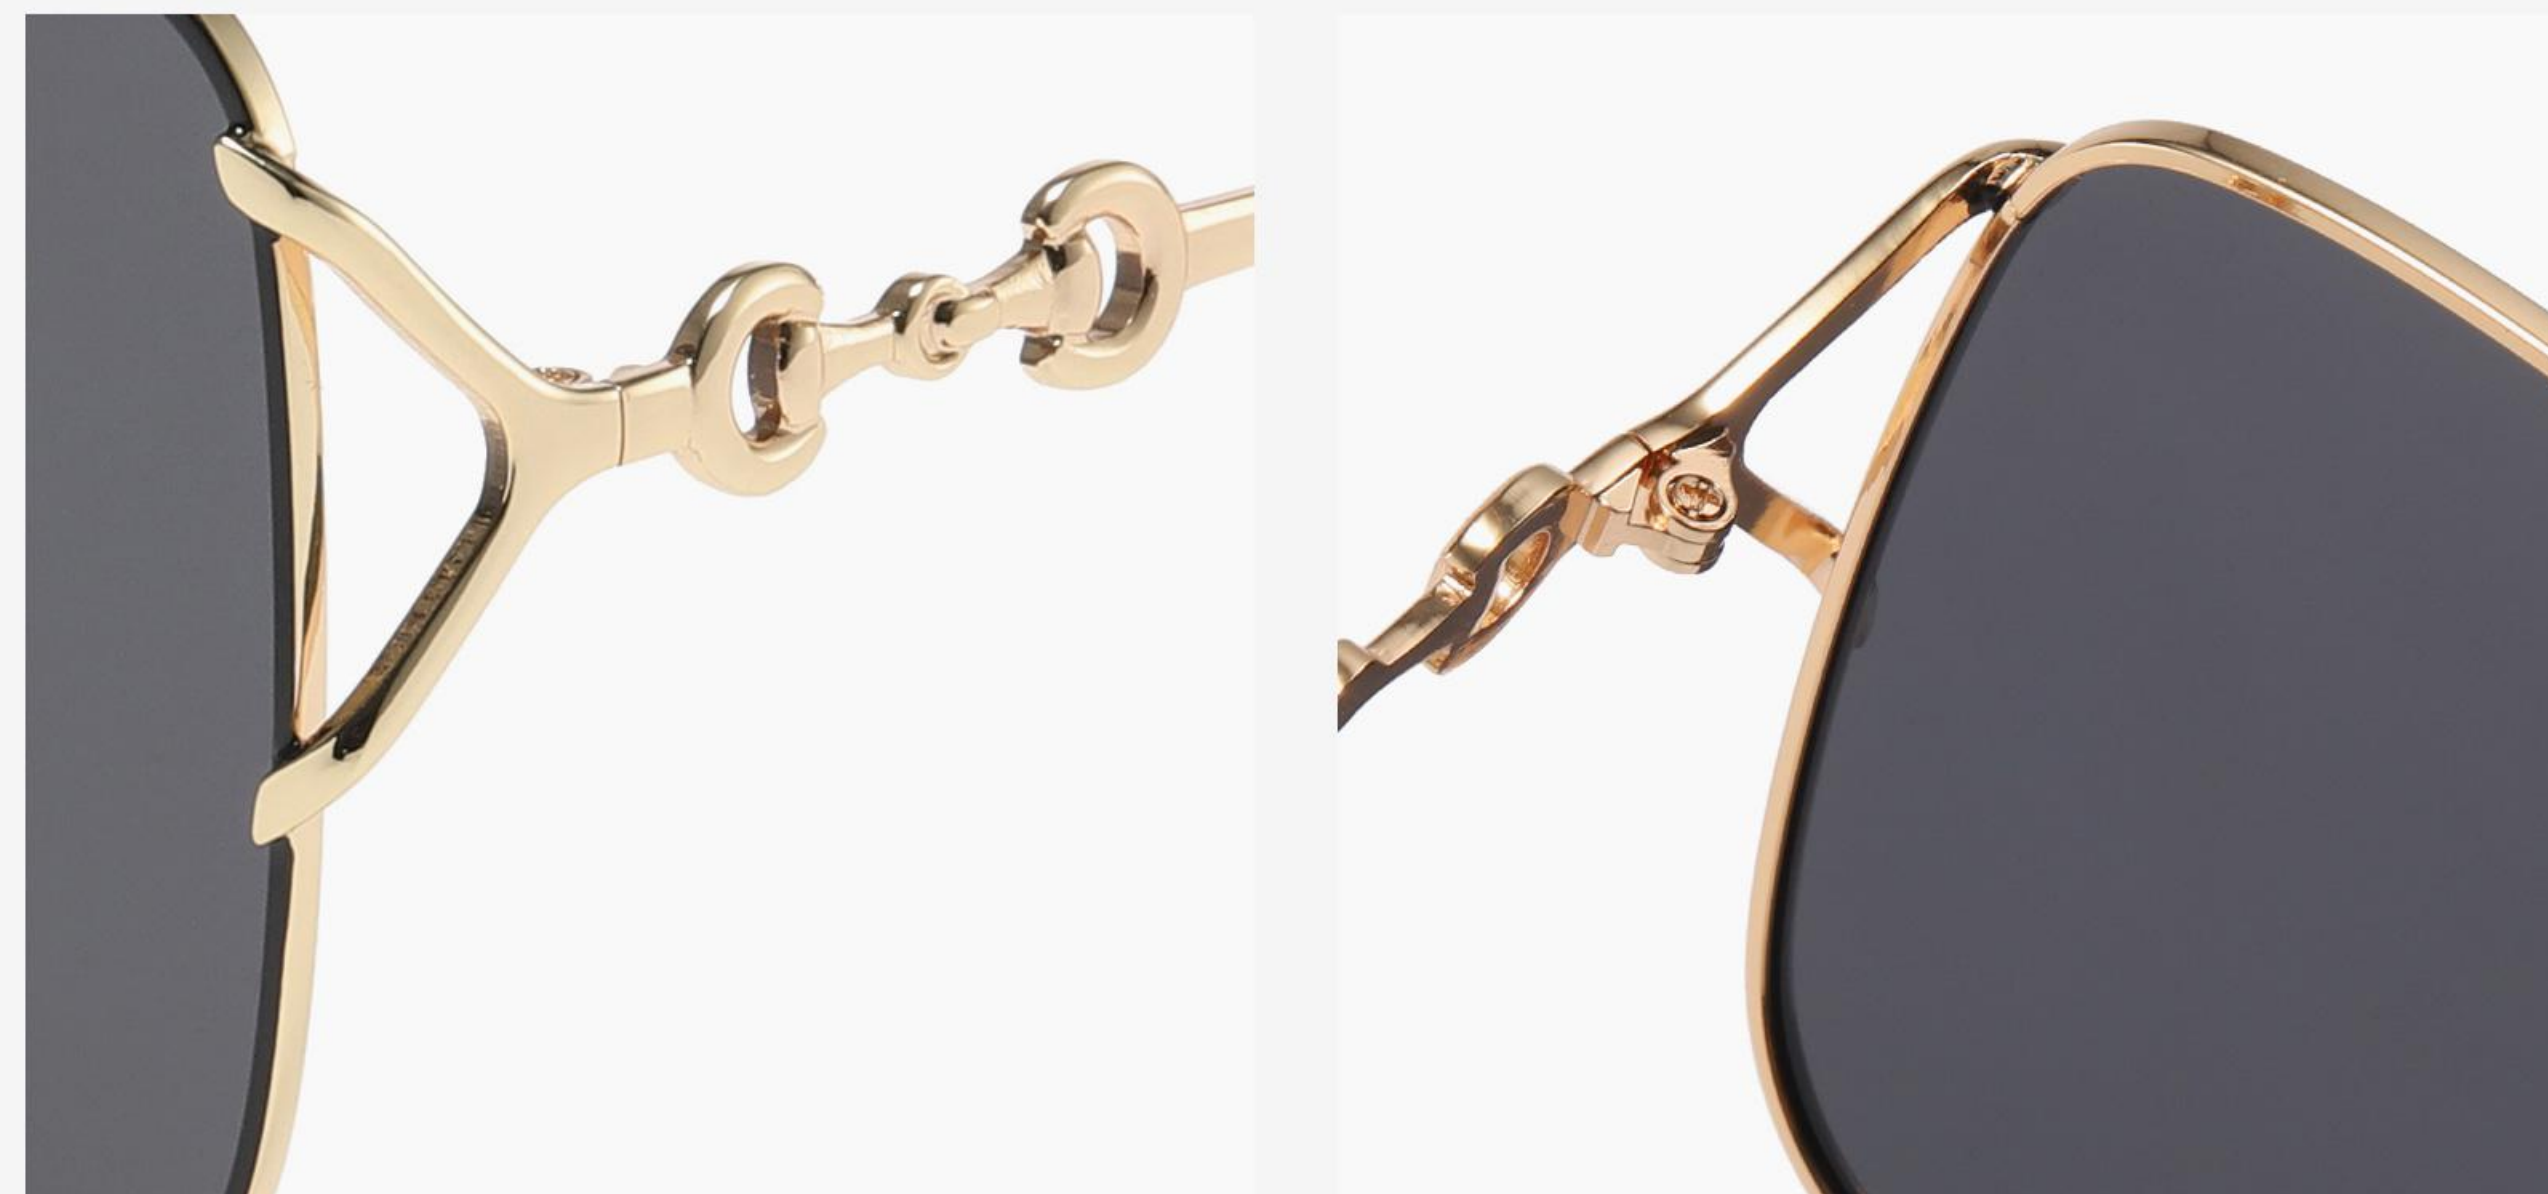

N0.5 Gold Creamy Yellow / Grey - Tea C285-P165

METAL

▲ LS330 Size : 58-16-141

TAC polarized lens

N0.1 Silver / Black C125-P01

N0.2 Silver / Coffee Coffee Black C193-P187

N0.3 Silver / Pink Black C194-P85

N0.4 Gold / Blue Black C195-P163

METAL

▲ LS331

Size : 57-20-145

TAC polarized lens

N0.1 Gold / Black Grey C02-P01

N0.3 Silver / Blue Purple - Blue C05-P178

N0.4 Silver / Coffee Coffee Tea C05-P179

N0.5 Silver / White Blue - Green C05-P189