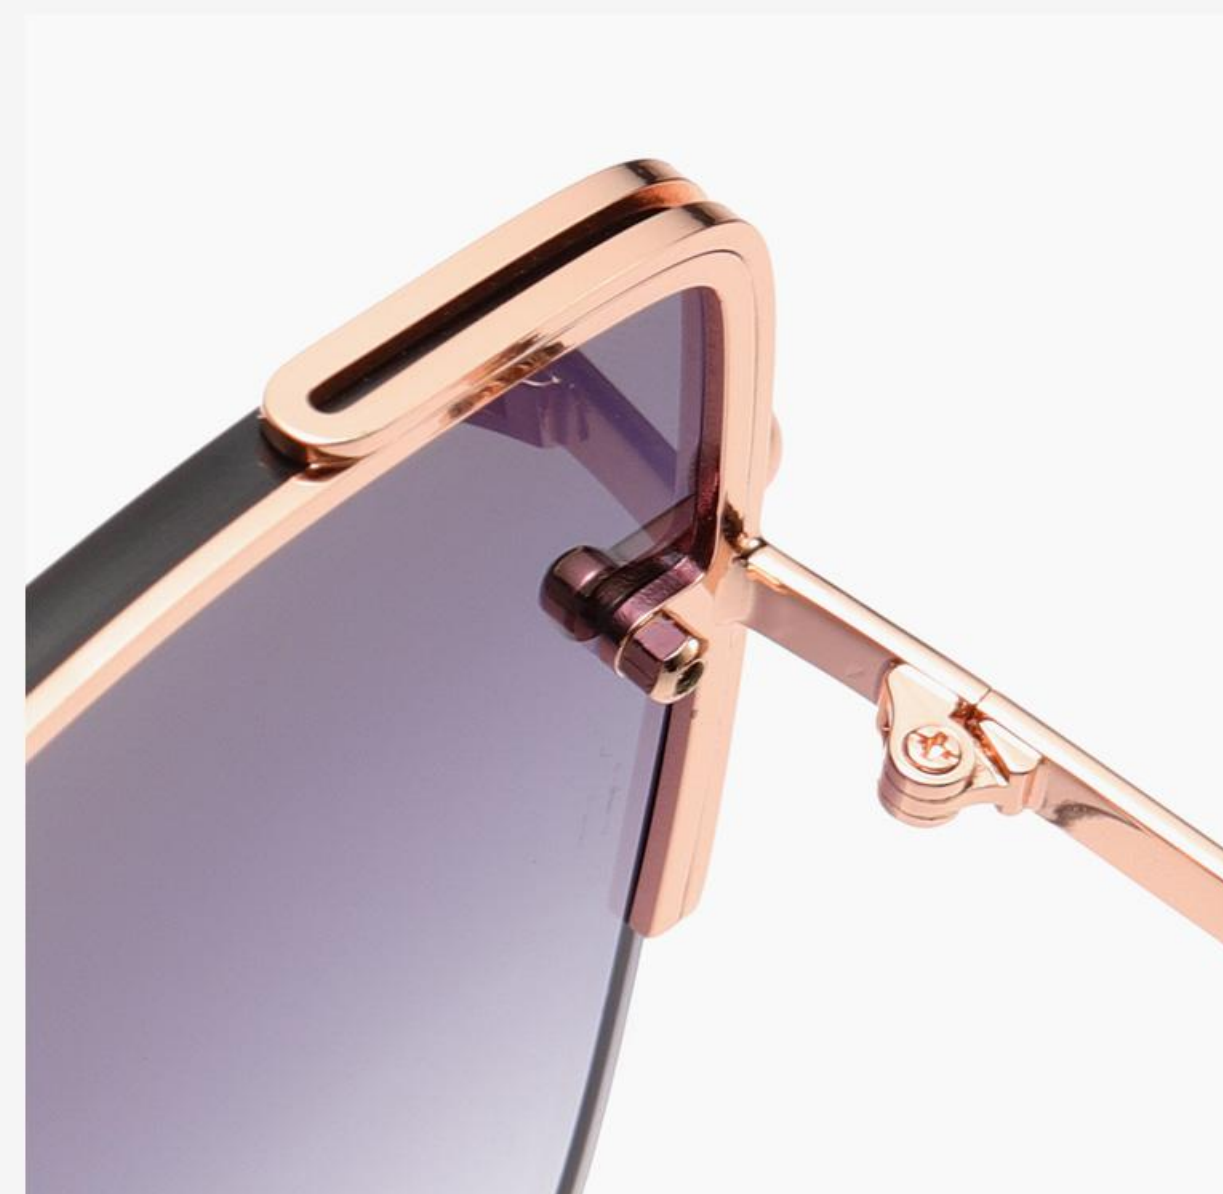

METAL

▲ JS8560

Size : 62-16-145

Nylon Lens

N0.1 Gold Grey C02-P101

N0.2 Gold Pink C11-P98

N0.3 Gold Gradient Grey C11-P263

N0.4 Silver Gradient Purple C05-P153

N0.5 Gold Green - Red C11-P273

METAL

▲ JS8561

Size : 64-16-145

Nylon Lens

N0.1 Bright Gold Grey C02-P101

N0.2 Bright Silver Blue C05-P113

N0.3 Bright Rose Gold Gradient Grey C11-P263

N0.4 Bright Rose Gold Green - Brown C11-P277

N0.5 Bright Rose Gold Gradient Purple Red C11-P278

METAL

▲ JS8562 Size : 62-16-145

Nylon lens

N0.1 Bright Rose Gold / Grey C11-P101

N0.2 Bright Gold / Dark Green C02-P50