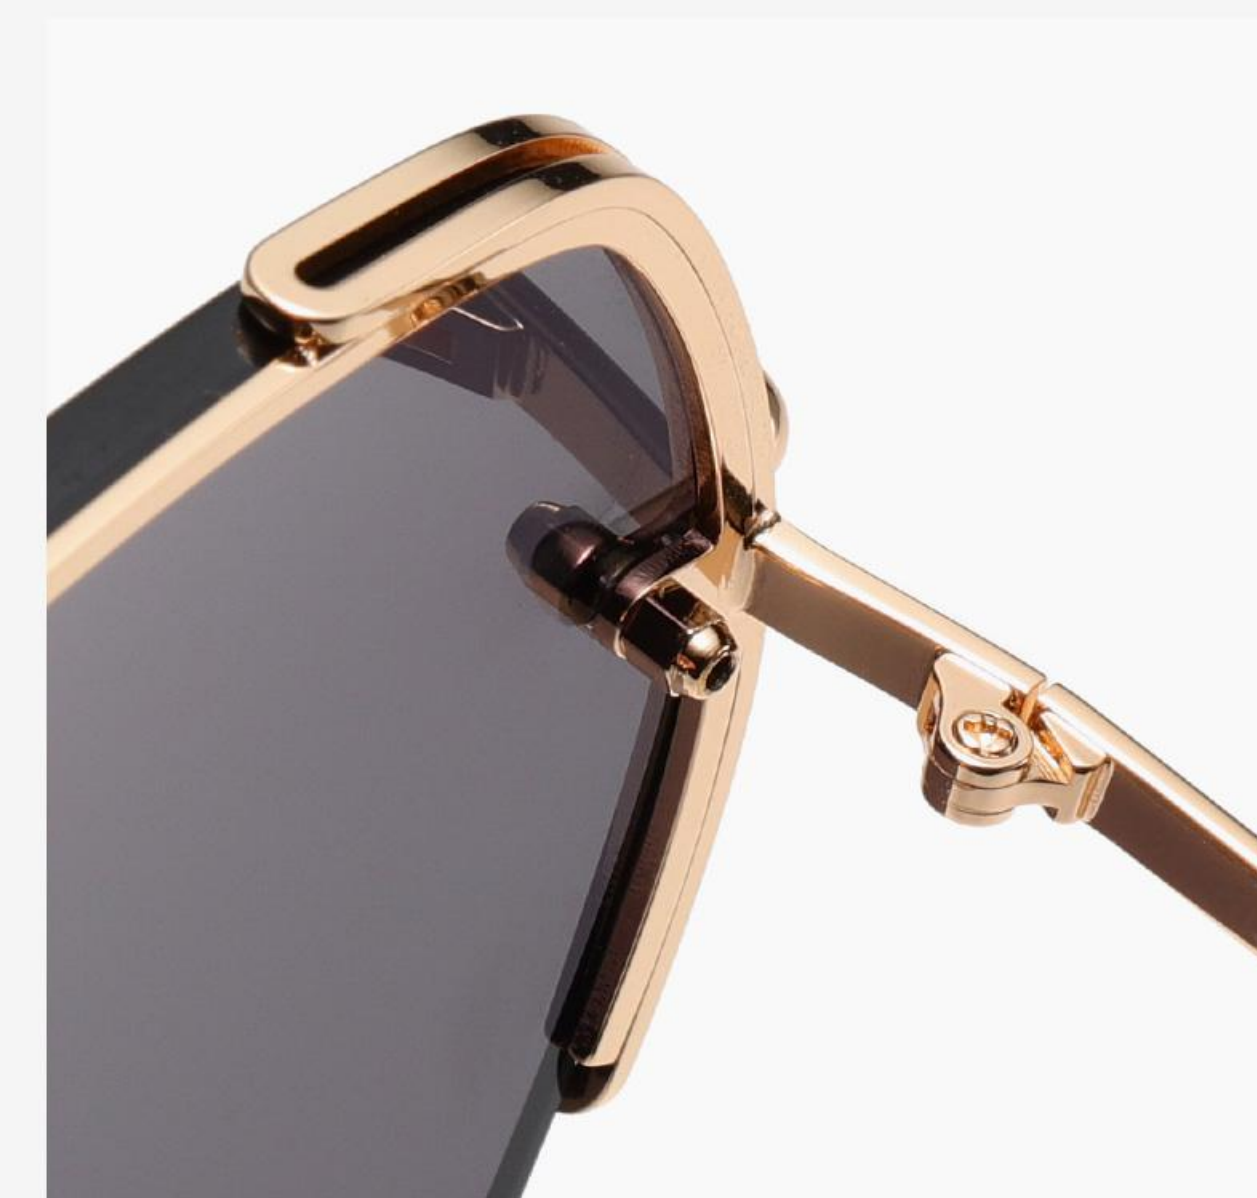

METAL

▲ JS8560

Size : 62-16-145

Nylon Lens

N0.1 Gold Grey C02-P101

N0.2 Gold Pink C11-P98

N0.3 Gold Gradient Grey C11-P263

N0.4 Silver Gradient Purple C05-P153

N0.5 Gold Green - Red C11-P273

METAL

▲ JS8561

Size : 64-16-145

Nylon Lens

N0.1 Bright Gold Grey C02-P101

N0.2 Bright Silver Blue C05-P113

N0.3 Bright Rose Gold Gradient Grey C11-P263

N0.4 Bright Rose Gold Green - Brown C11-P277

N0.5 Bright Rose Gold Gradient Purple Red C11-P278

METAL

▲ JS8562 Size : 62-16-145

Nylon lens

N0.1 Bright Rose Gold / Grey C11-P101

N0.2 Bright Gold / Dark Green C02-P50