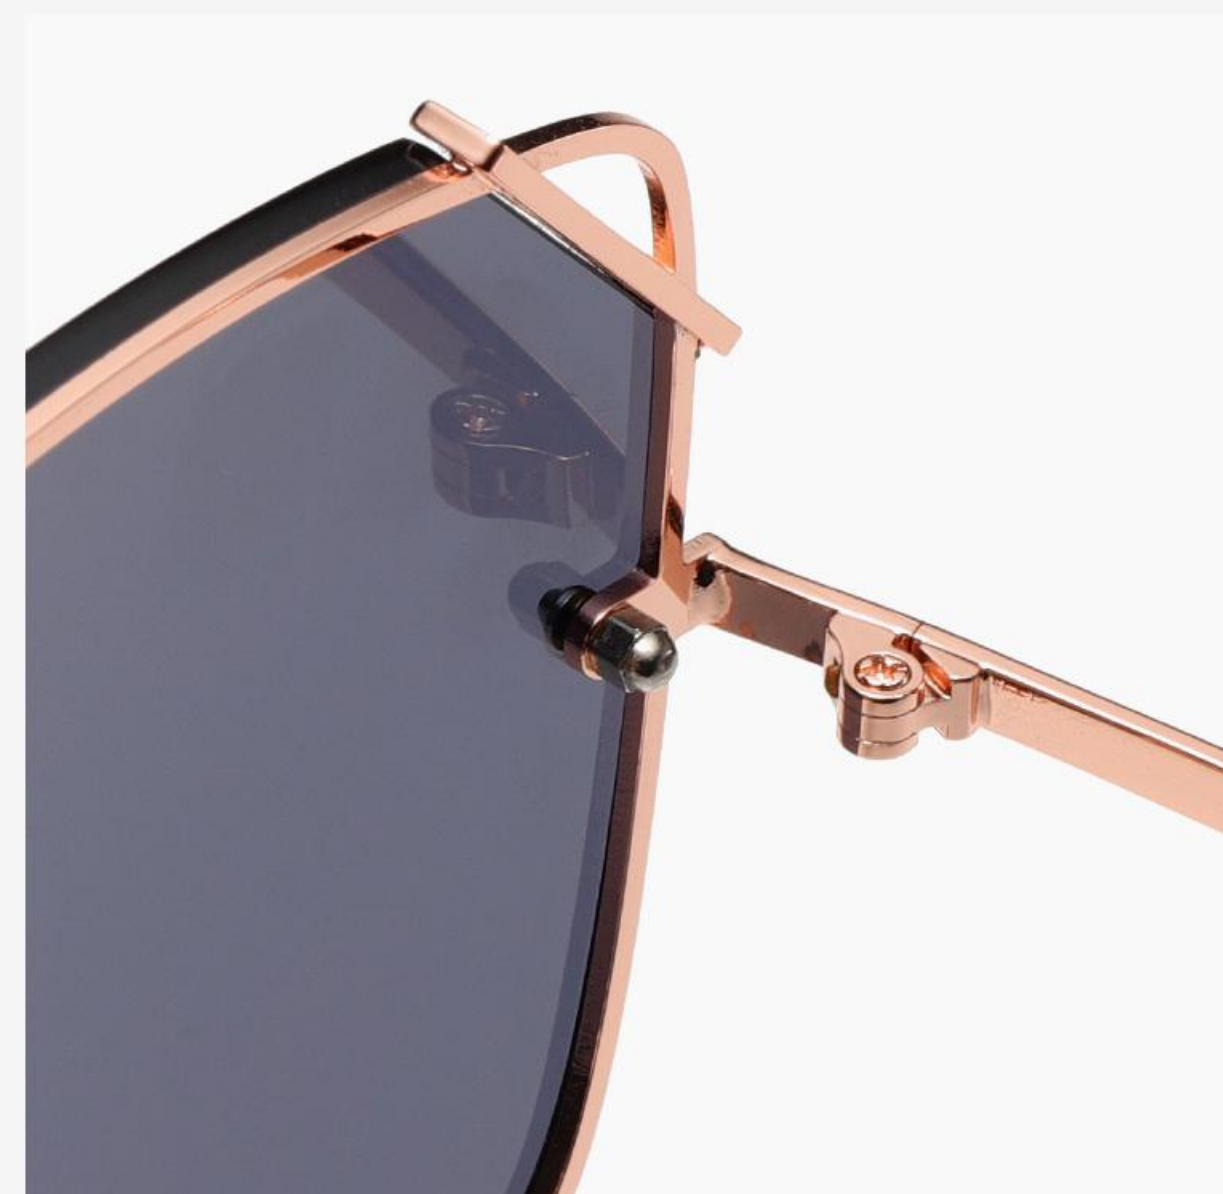

N0.2 Bright Gold Light Blue C02-P83

N0.3 Bright Gold Blue - Light Tea C02-P277

N0.4 Bright Rose Gold Blue - Pink C11-P85

N0.5 Bright Rose Gold Gradient Pink C11-P278

METAL

▲ JS8565 Size : 61-17-145

Nylon Lens

N0.1 Rose Gold Grey C11-P101

N0.2 Rose Gold Tea C11-P90

N0.3 Bright Gold Light Pink C02-P98

N0.4 Bright Gold Gradient Grey C02-P88

N0.5 Bright Silver Green - ink C05-P273

METAL

▲ JS856 Size : 61-17-145

Nylon Lens

N0.1 Bright Rose Gold Grey C11-P101

N0.2 Bright Gold Green C02-P50

N0.3 Bright Gold Tea C02-P90

N0.4 Bright Rose Gold Grey - Tea C11-P76

N0.5 Bright Silver Blue - Pink C05-P85

METAL

▲ JS8567

Size : 61-17-145