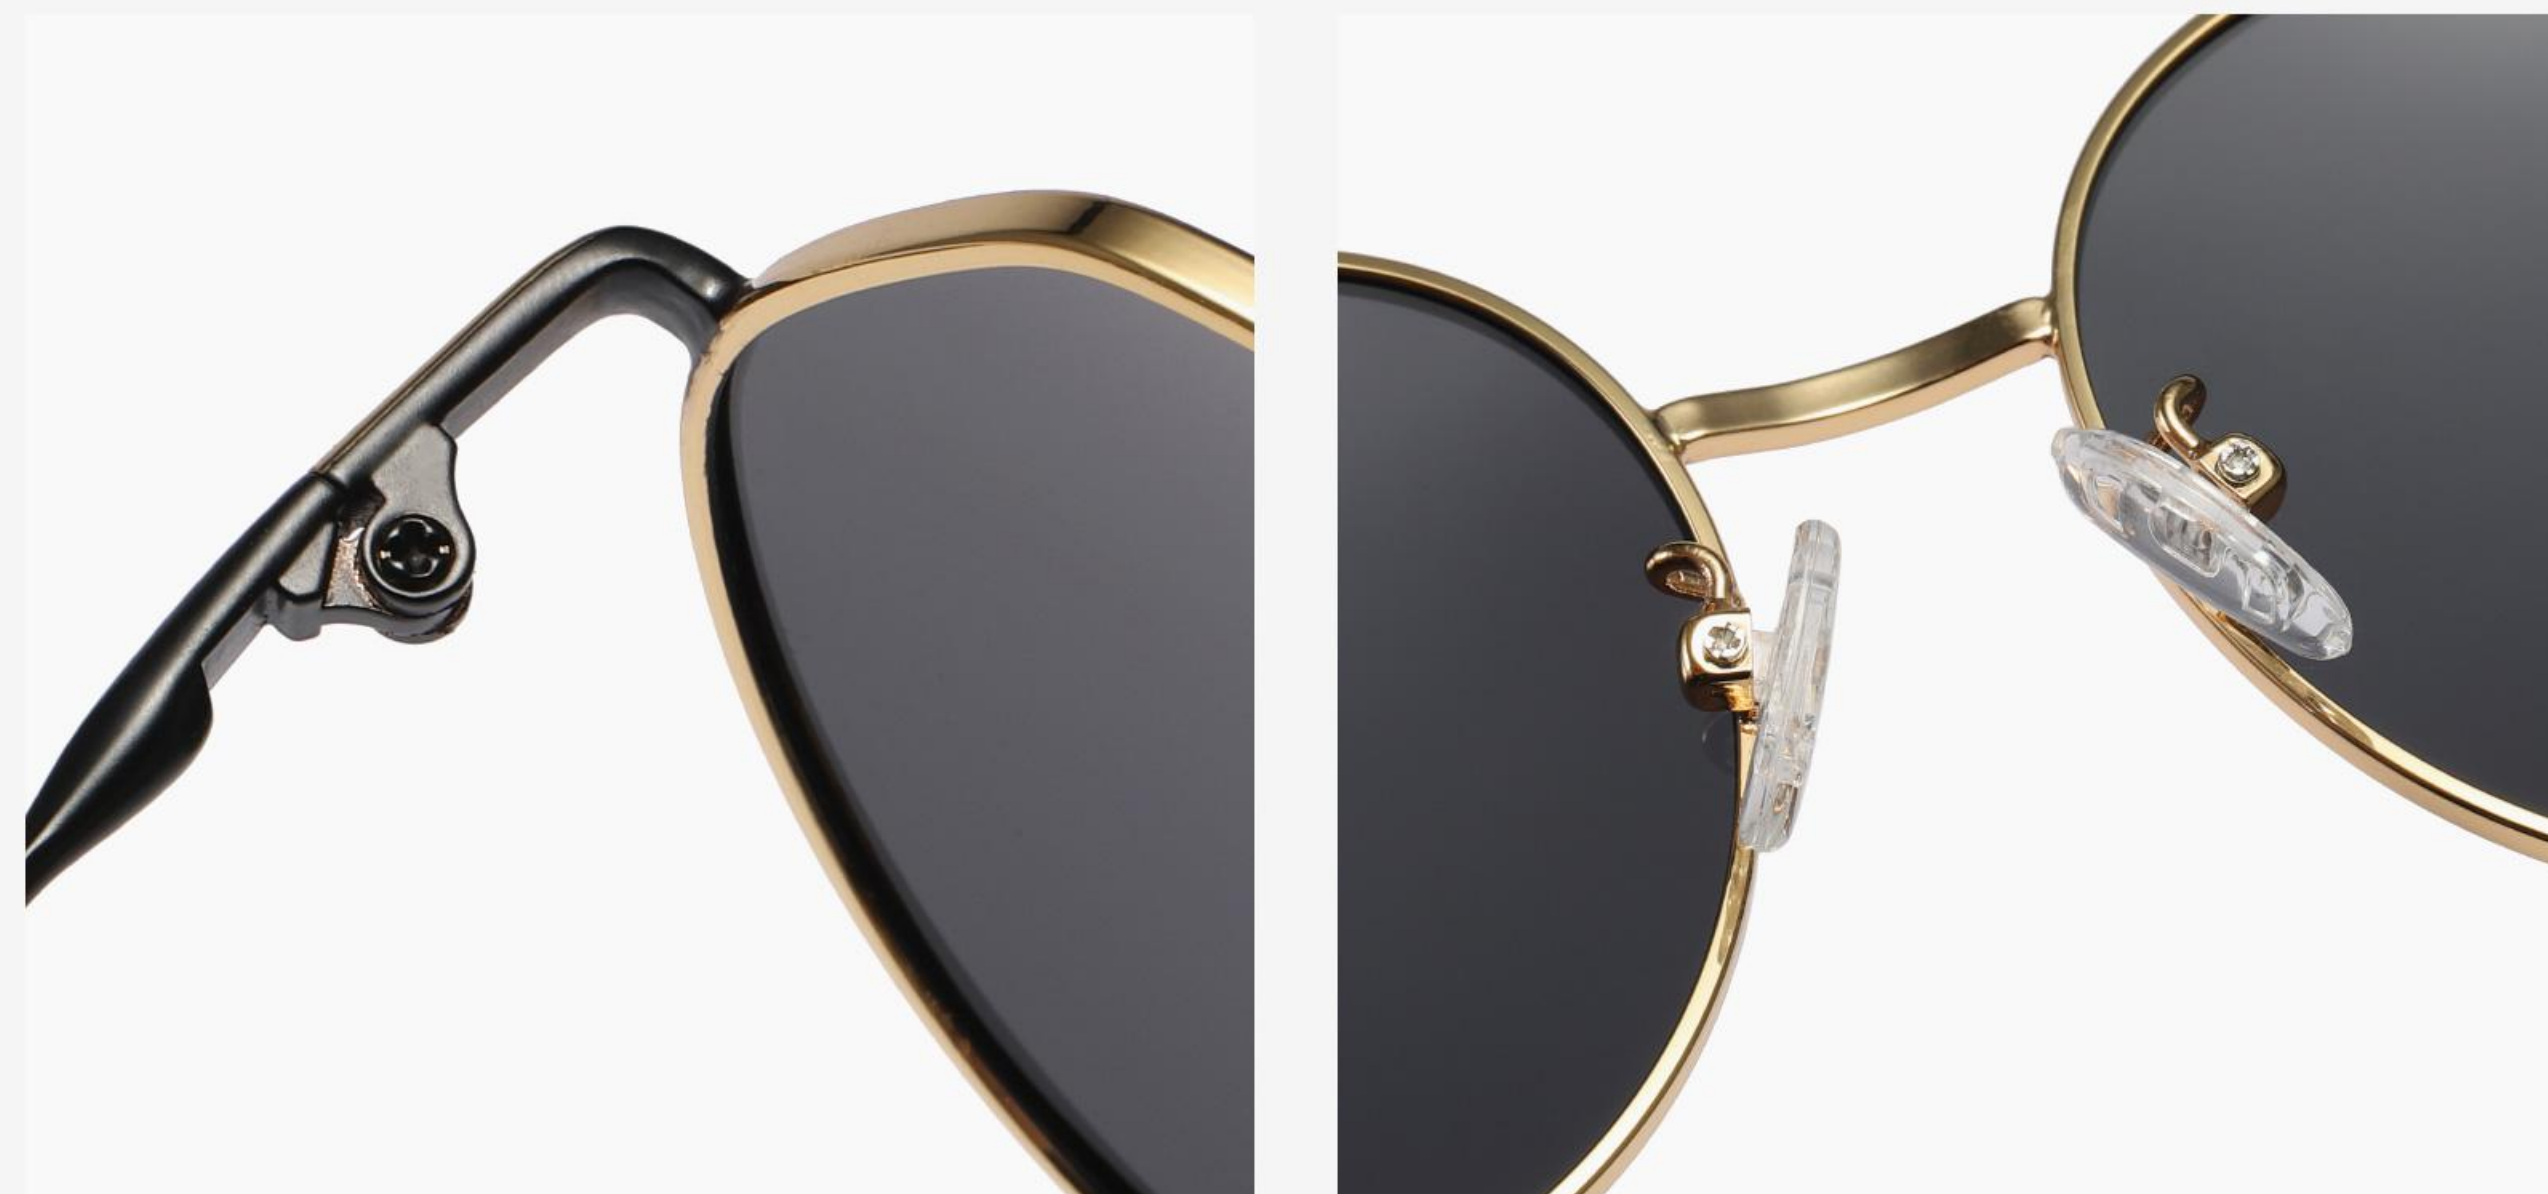

METAL

▲ LS332

Size : 56-16-144

TAC polarized lens