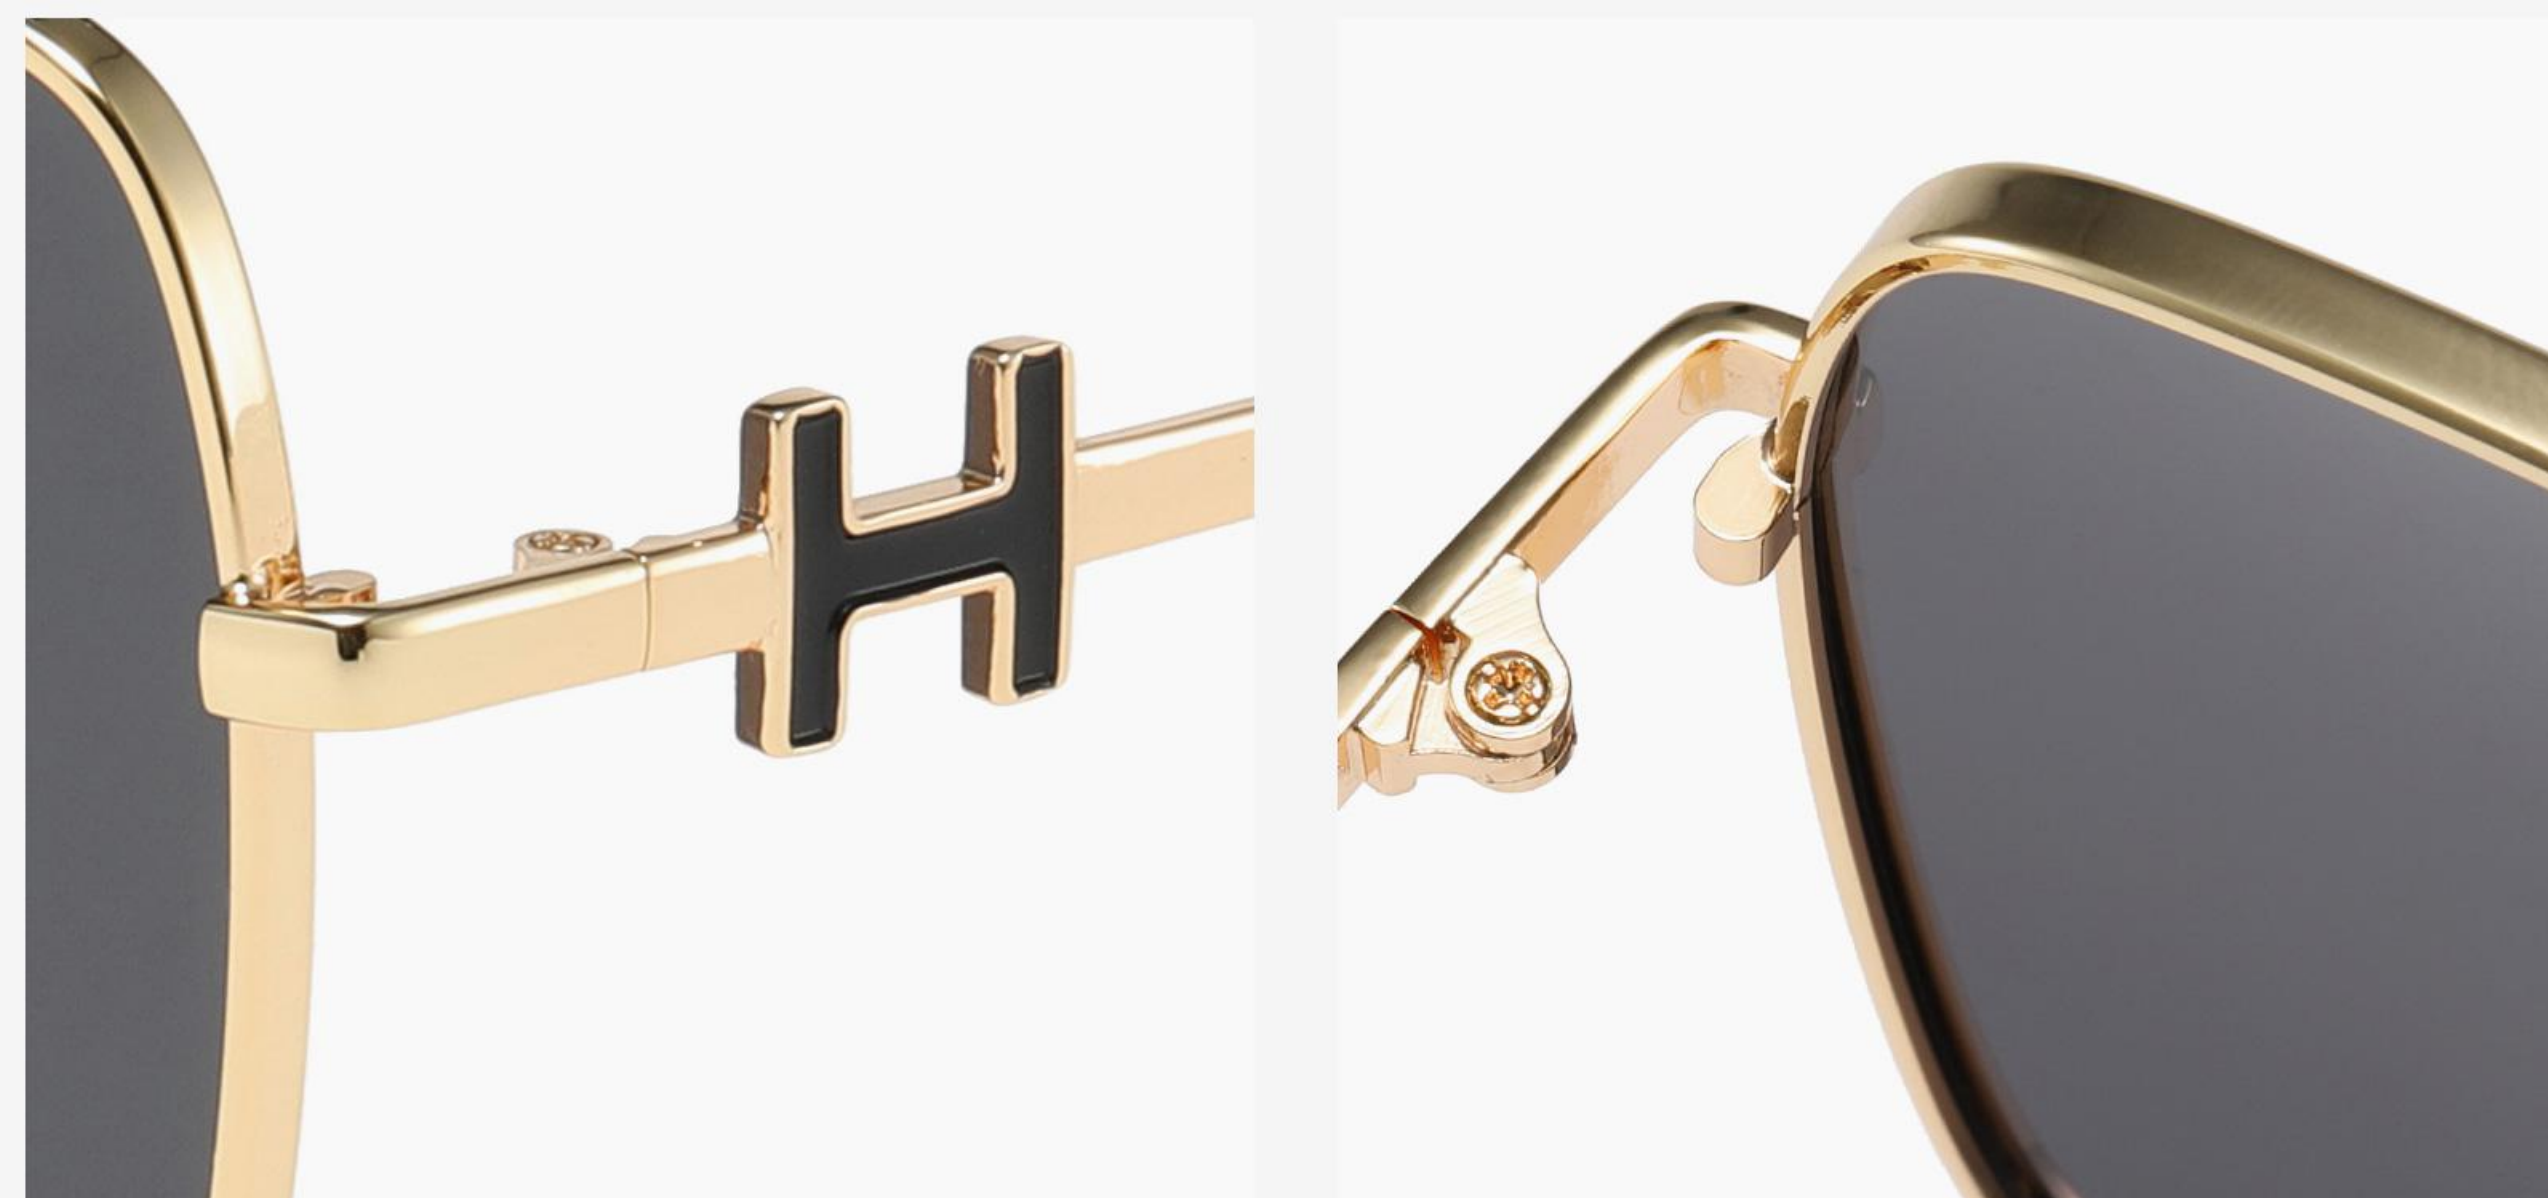

N0.1 Matte Black / Grey C04-P01

N0.3 Light Blue / blue - Tea C05-P164

N0.4 Light Pink / Pink - White C05-P168

N0.5 White / Tea C05-P02

METAL

▲ LS312

Size : 58-17-145

TAC polarized lens

N0.1 Bright Gold / Grey C02-P01

N0.2 Bright Silver / blue - Purple C05-P163

N0.3 Bright Silver / blue - Red C05-P103

N0.5 Bright Gold / Red - Red C02-P172

METAL

▲ LS313

Size : 53-17-145

TAC polarized lens