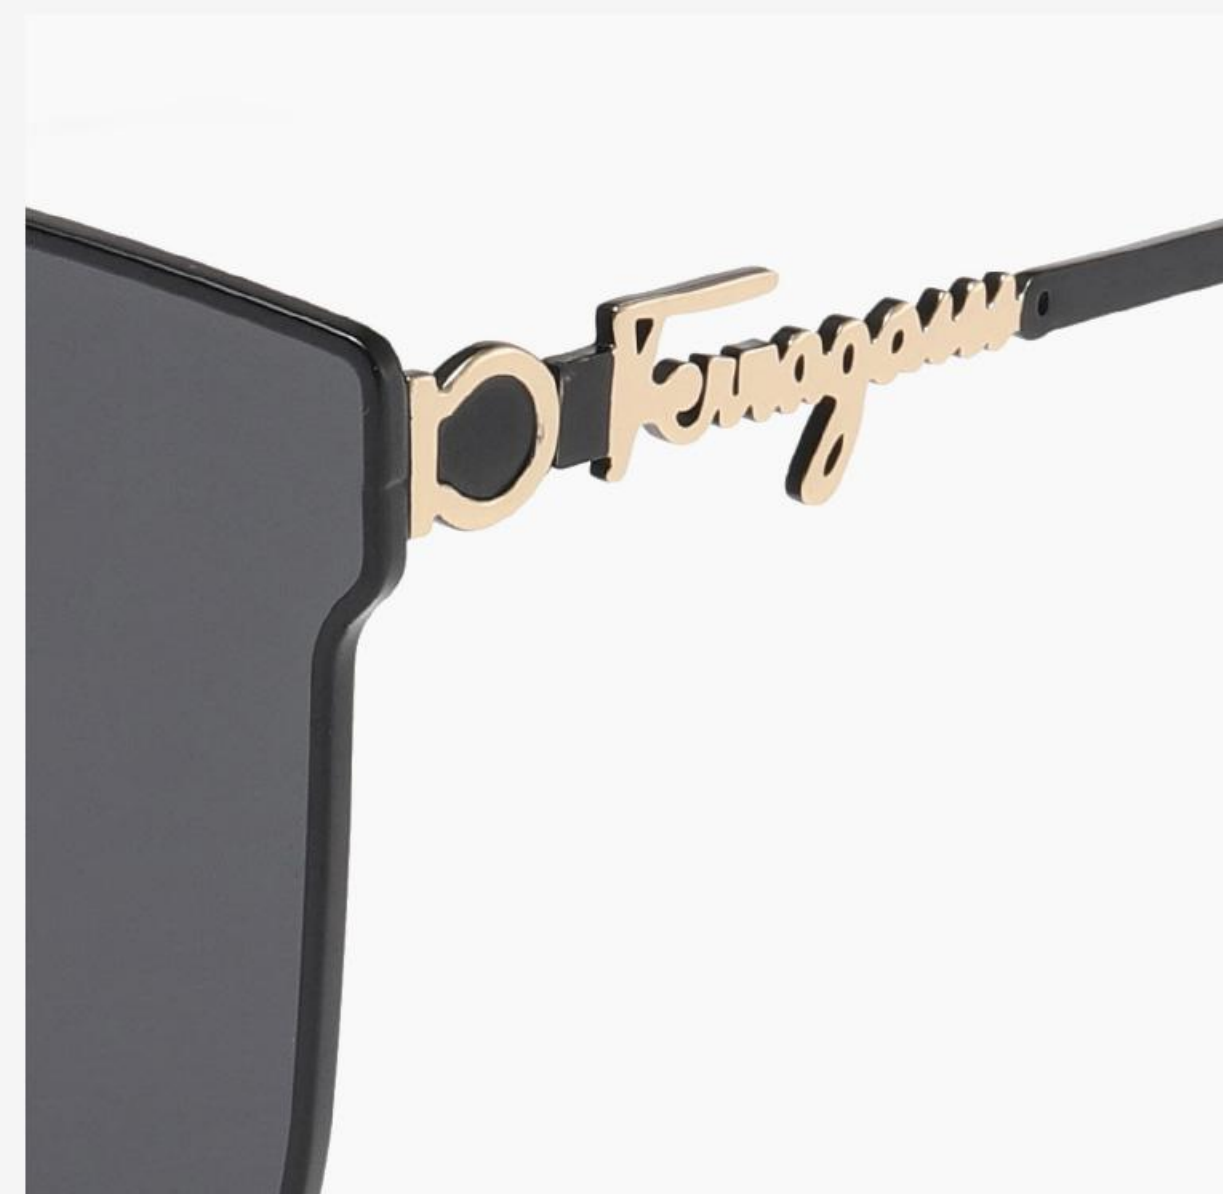

N0.4 Silver / White Blue - Green C05-P189

N0.5 Gold / Brown Tea C02-P146

METAL

▲ LS335

Size : 60-19-145

TAC polarized lens

N0.1 Gold / Black Grey Silver C02-P194

N0.2 Gold / Pink Grey Pink C02-P195

N0.3 Silver / Coffee Blue - Red C05-P103

N0.4 Silver / White Blue - Green C05-P189

N0.5 Gold / Brown Tea C02-P179

METAL

▲ LS336

Size : 62-17-146

TAC polarized lens

N0.2 Blue Blue - Tea C05-P164