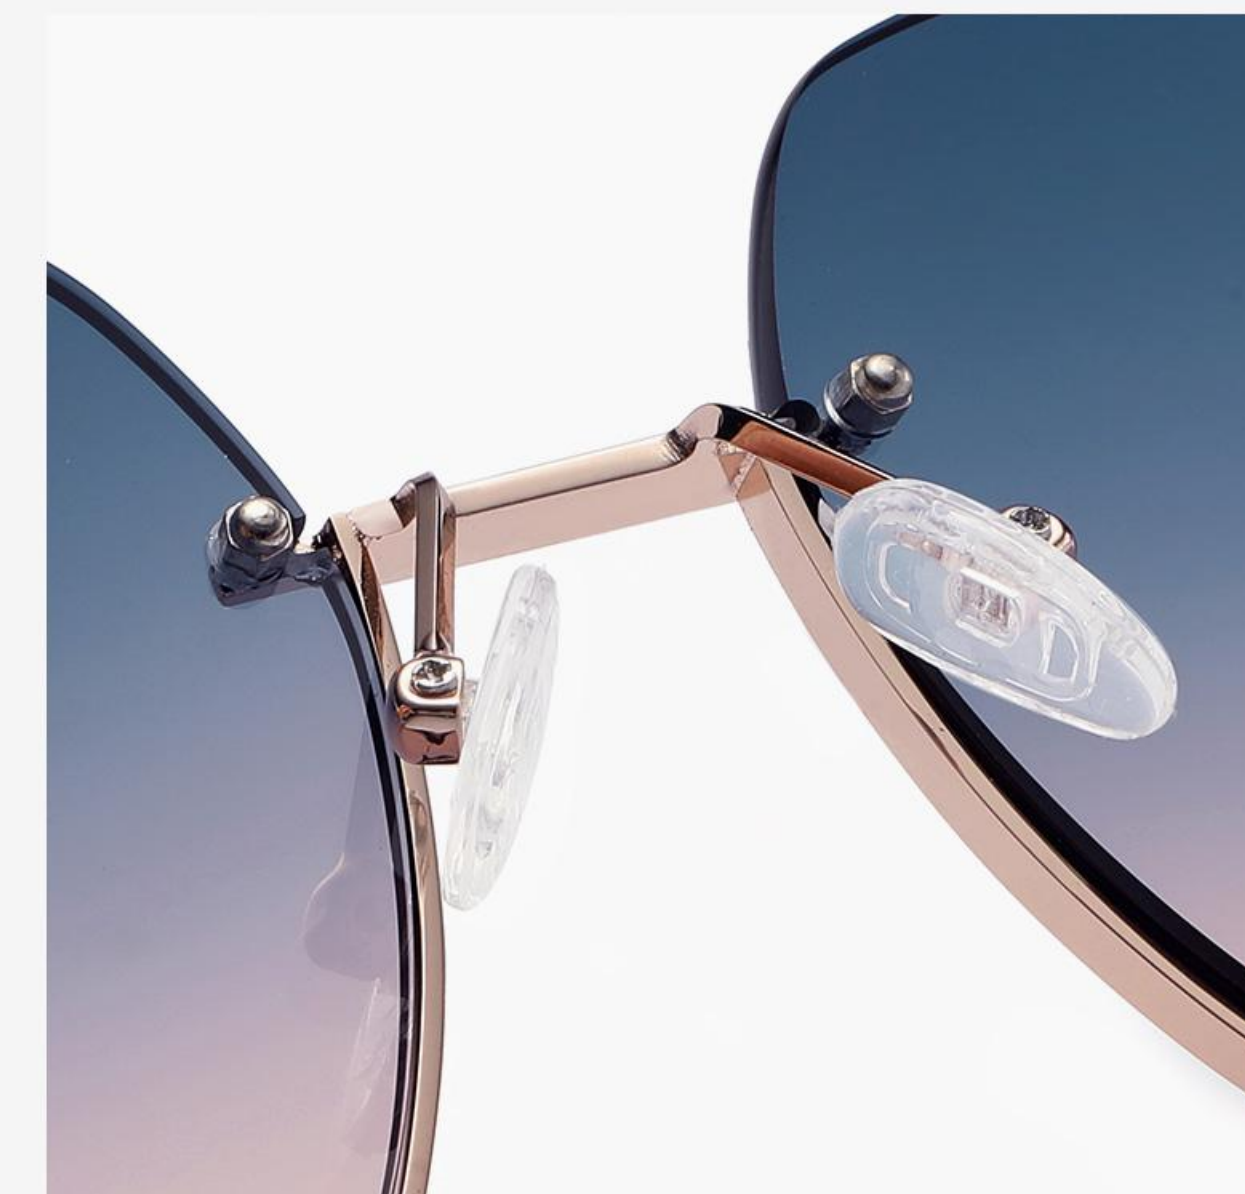

N0.3 Bright Gold / Gradient Tea C02-P262

N0.4 Bright Silver / Gradient Blue Grey C05-P188

N0.5 Bright Rose Gold / Gradient Rose Red C11-P232

METAL

▲ JS8563

Size : 58-18-145

Nylon lens

N0.1 Bright Silver Grey C05-P101

N0.2 Bright Gold Light Blue C02-P83

N0.3 Bright Gold Blue - Light Tea C02-P277

N0.4 Bright Rose Gold Blue - Pink C11-P85

N0.5 Bright Rose Gold Gradient Pink C11-P278

METAL

▲ JS8565 Size : 61-17-145

Nylon Lens