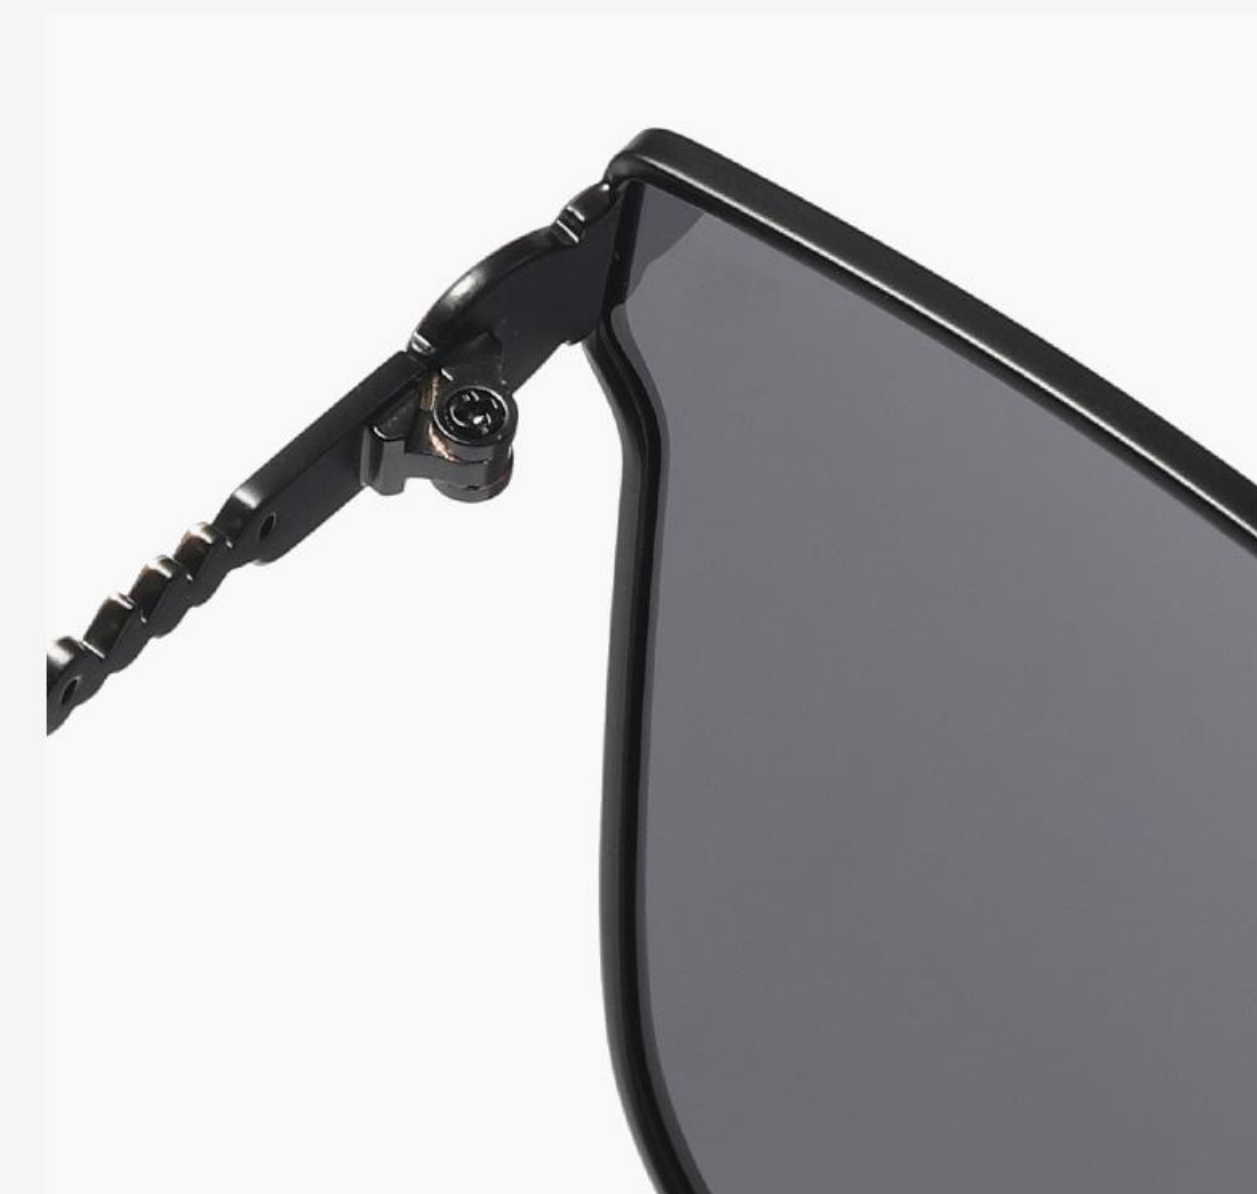

N0.3 Silver / Coffee Blue - Red C05-P103

N0.4 Silver / White Blue - Green C05-P189

N0.5 Gold / Brown Tea C02-P179

METAL

▲ LS336

Size : 62-17-146

TAC polarized lens

N0.2 Blue Blue - Tea C05-P164