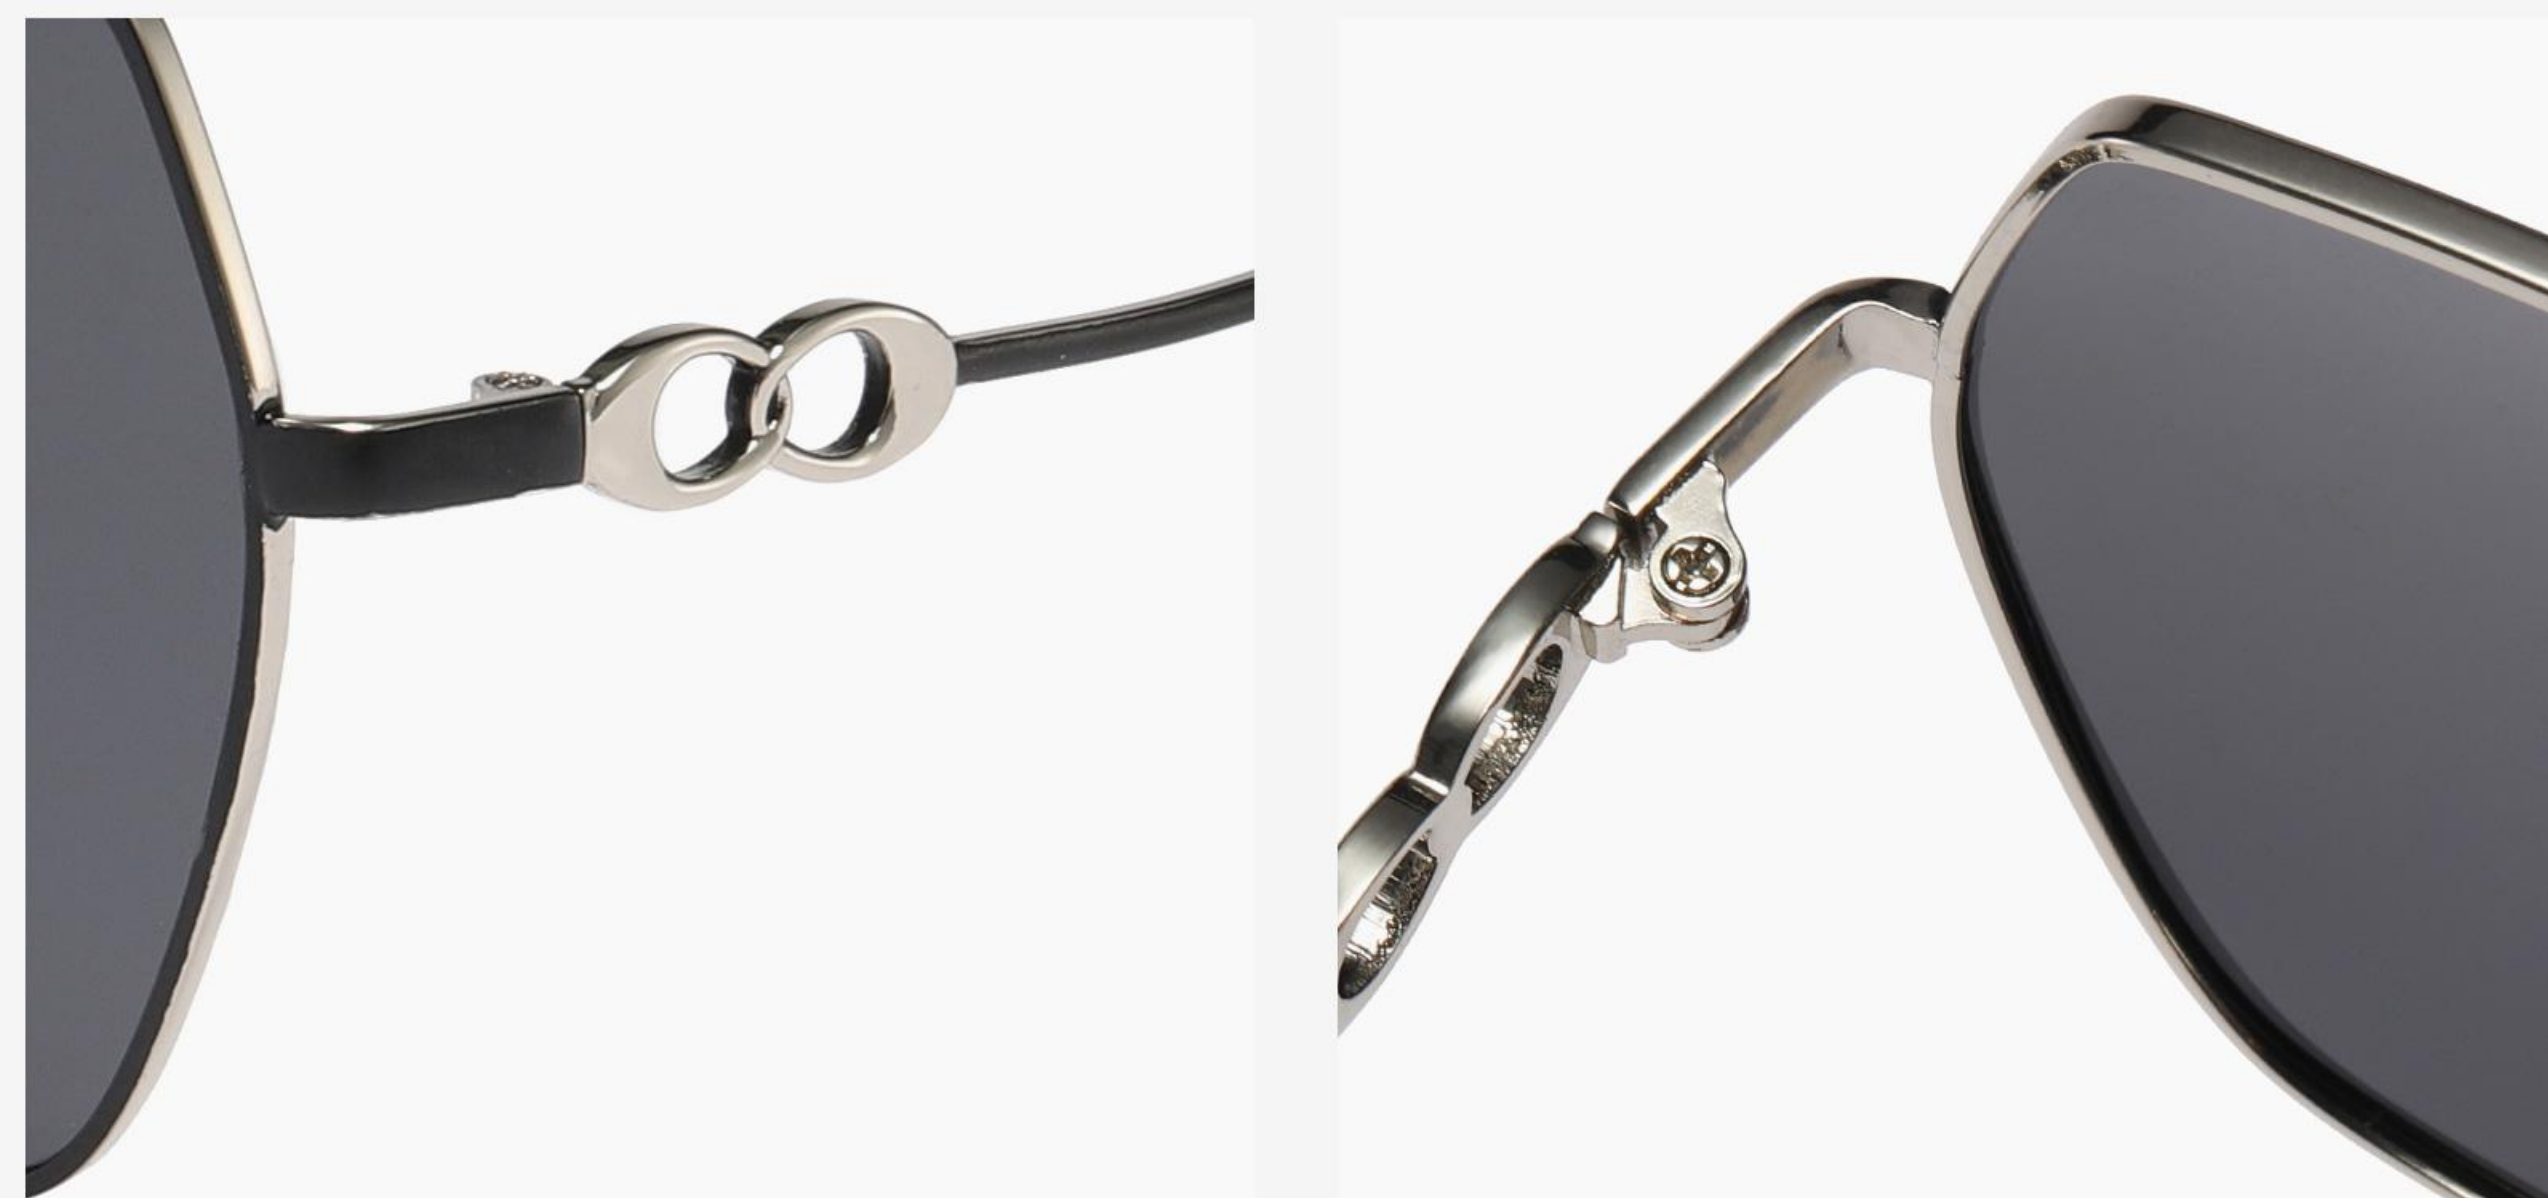

N0.3 Silver Creamy White / Blue - Tea C524-P164

N0.5 Gold Creamy Yellow / Grey - Tea C285-P165