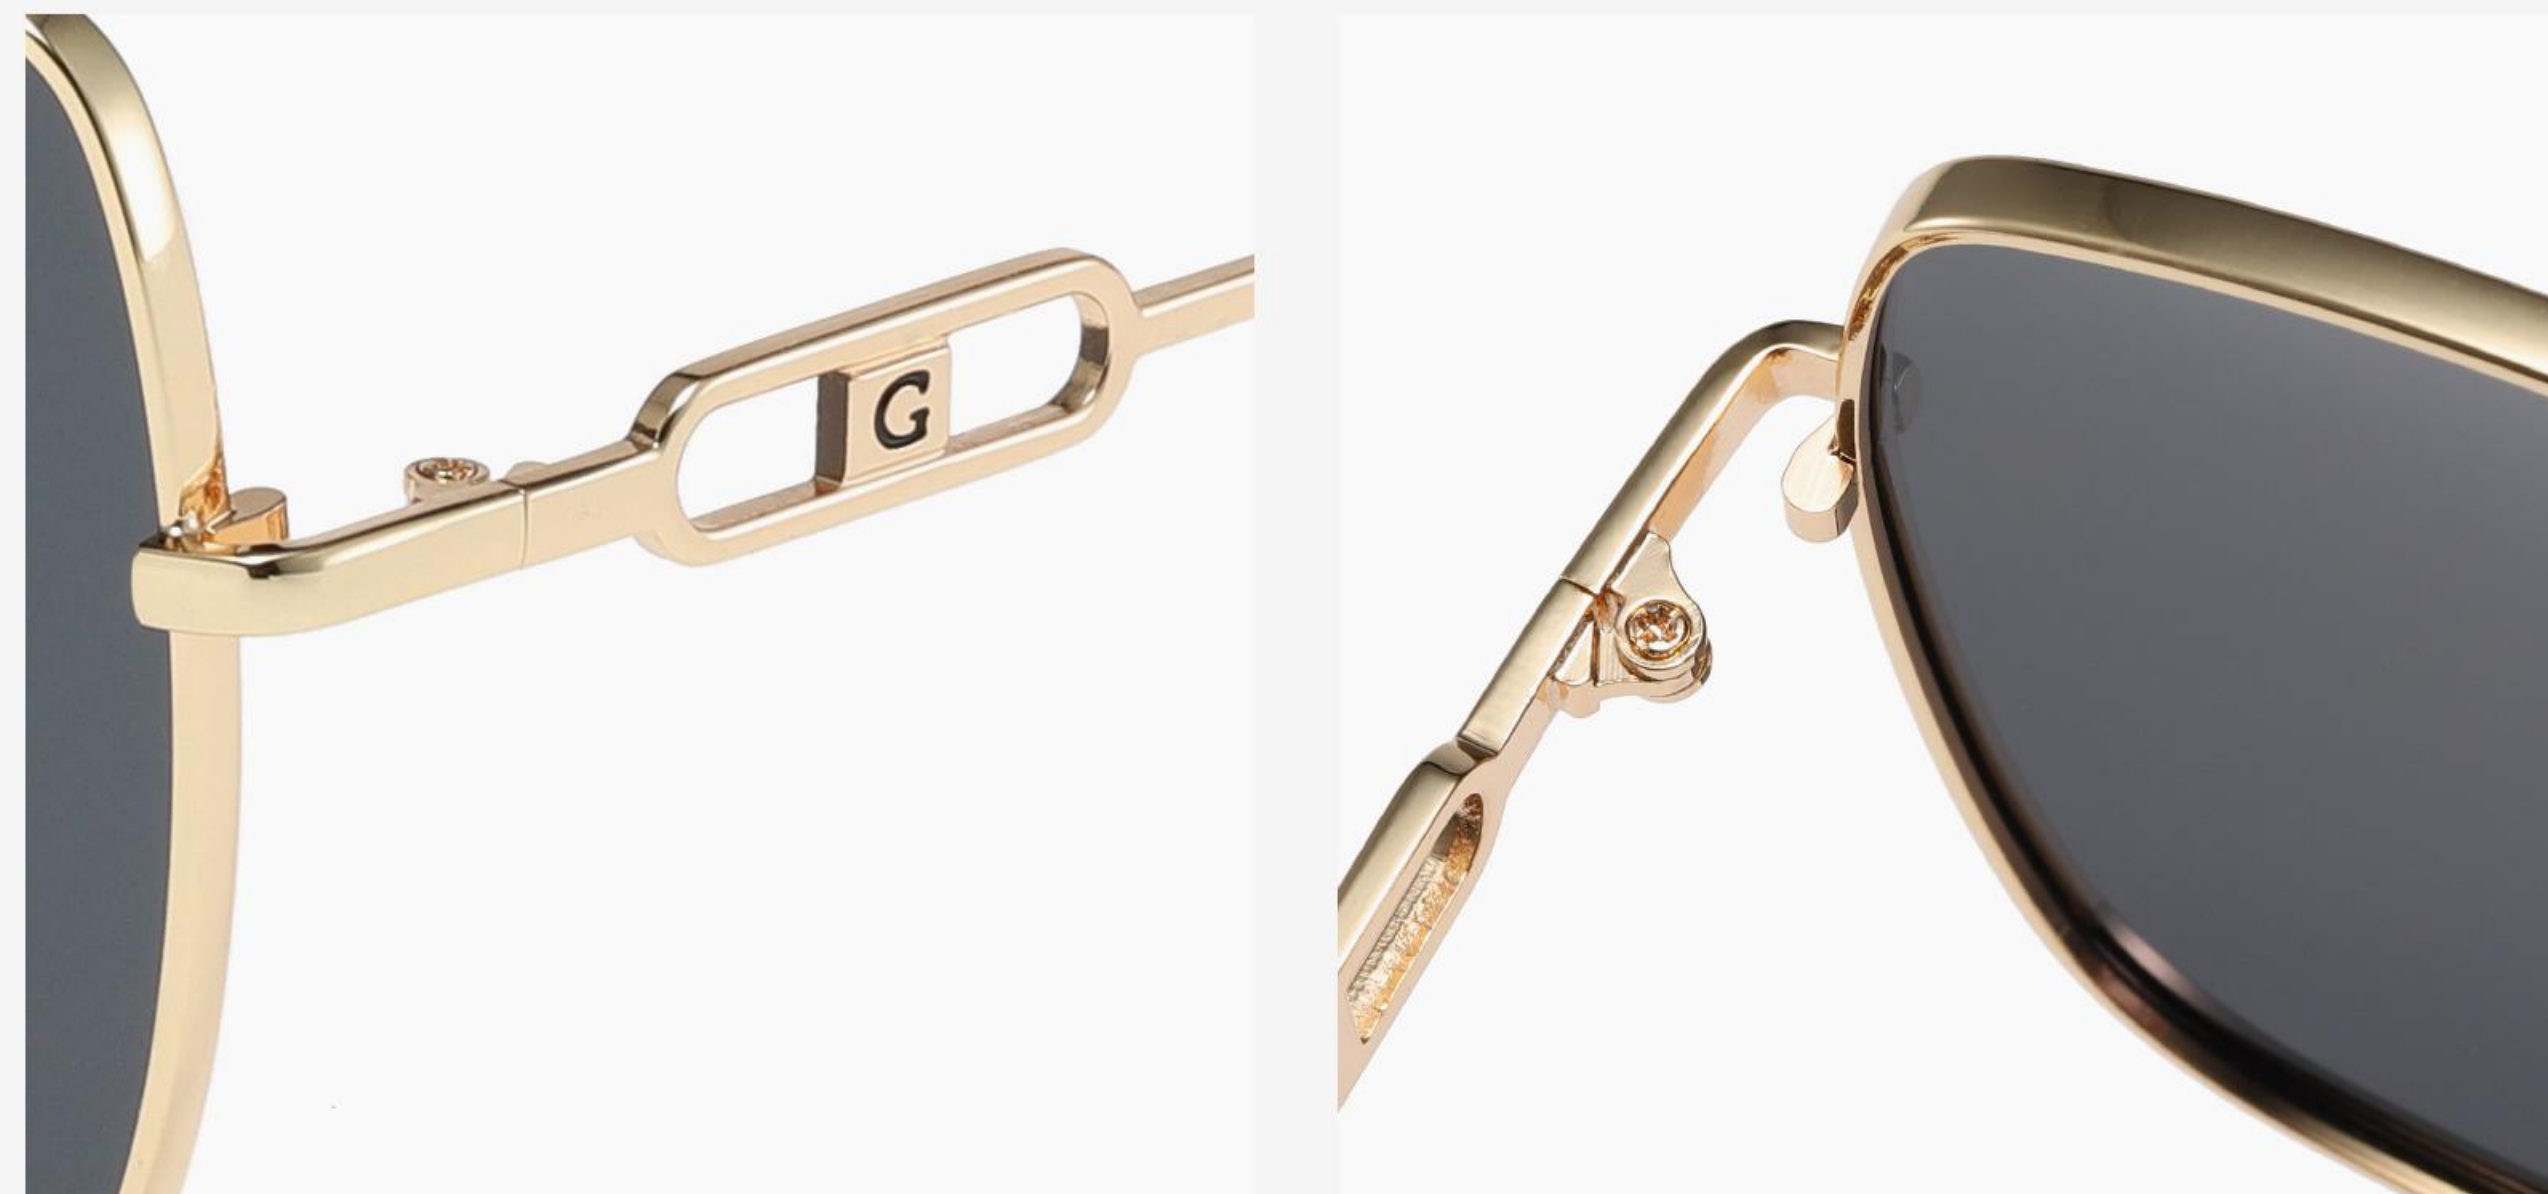

N0.1 Gold/ Black/Grey C02-P01

N0.2 Gold/Grey Green /Tea - Black C02-P166

N0.3 Silver/ Light Blue -Tea C05-P164

N0.4 Silver/Light Pink/Pink -White C05-P168

N0.5 Silver/White/Tea C05-P02

METAL

▲ LS315 Size : 55-16-144

TAC polarized lens

N0.2 Bright Silver/Blue- Tea C05-P164

N0.3 Bright Silver/Tea - Red C05-P173

N0.4 Bright Silver/ Purple - Blue C05-P169

N0.5 Bright Gold/Tea C02-P02

METAL

▲ LS316 Size : 61-15-144

TAC polarized lens