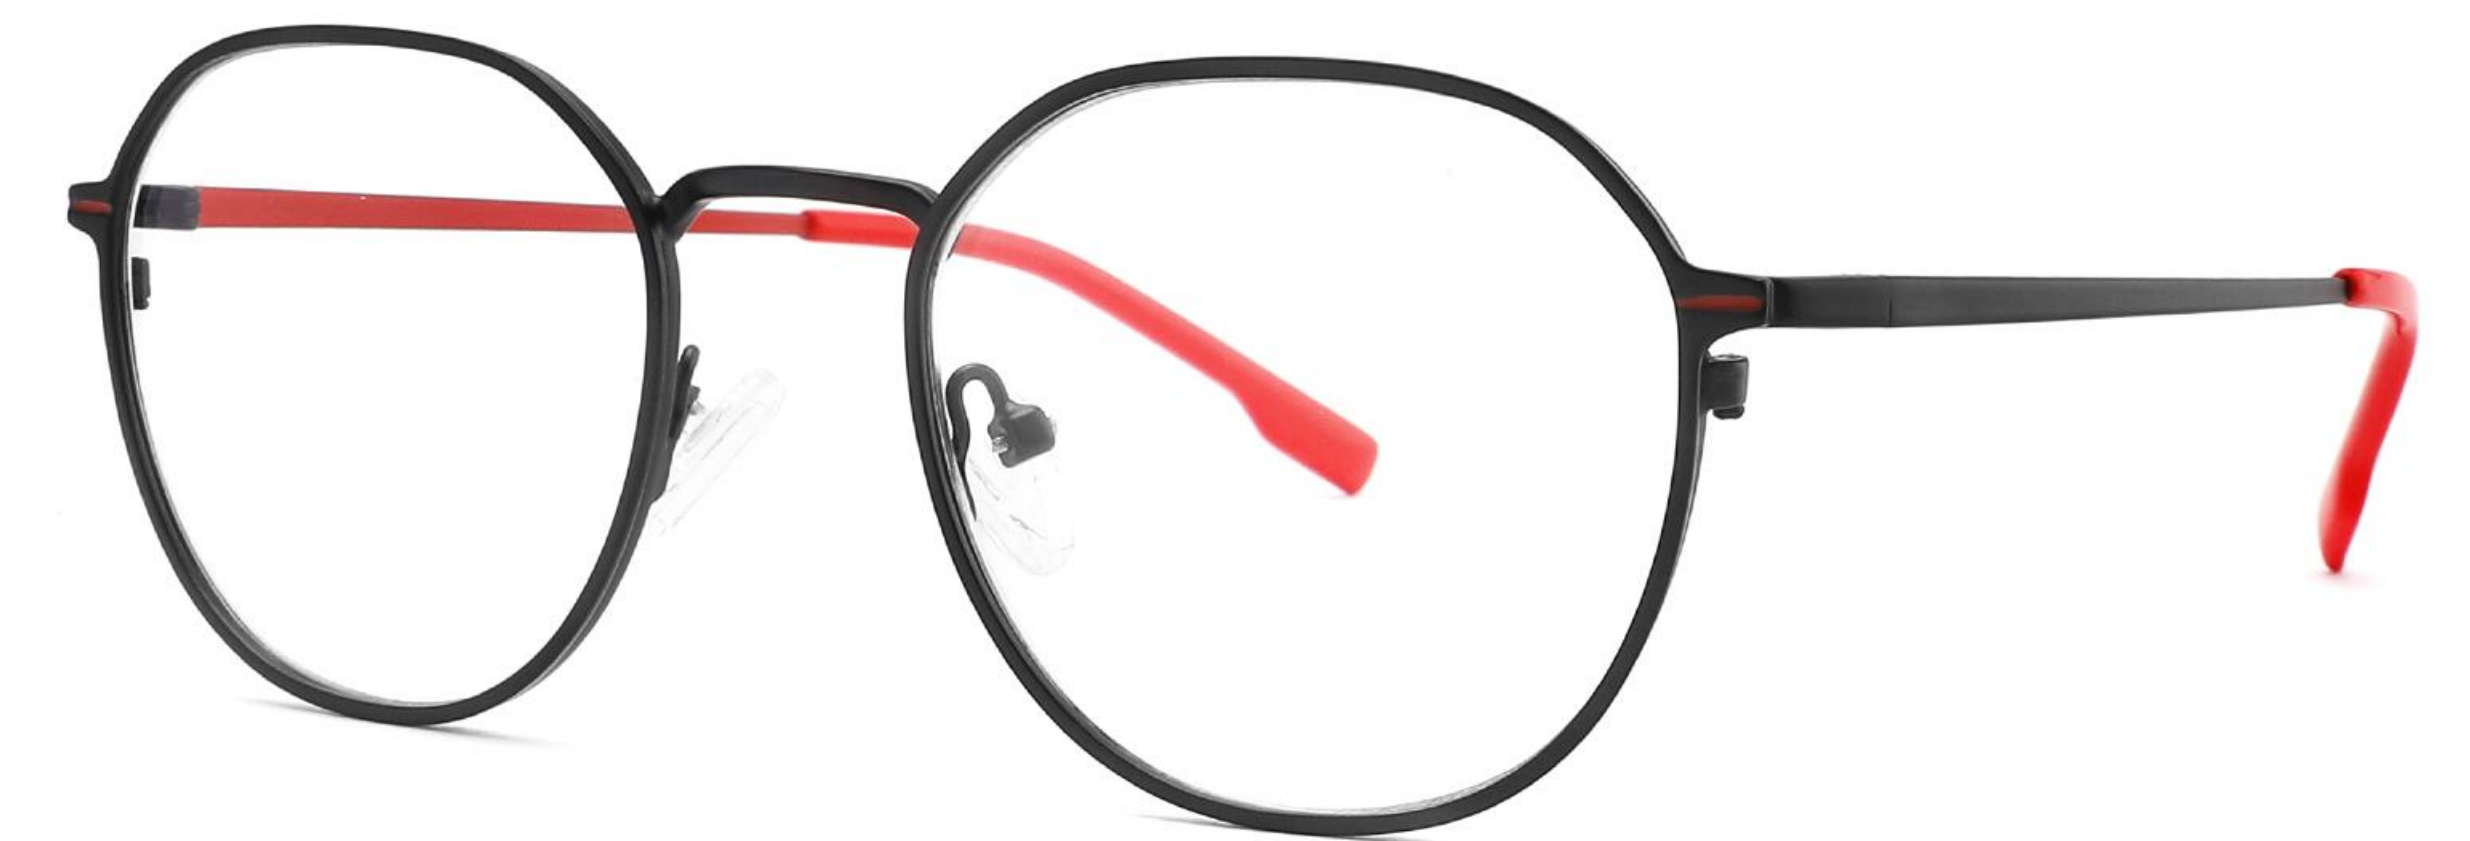

MODEL:HT001
SIZE:51 □ 20-145
FRONT:STAINNESS STEEL
TEMPLE:TITANIUM

FRONT VIEW

COLOR DISPLAY

C1 GOLD

C2 BLACK

C3 SILVER

C4 ROSE GOLD

MODEL:HT002
SIZE:55 □ 19-145
FRONT:STAINNESS STEEL
TEMPLE:TITANIUM

FRONT VIEW

COLOR DISPLAY

C1 GUN

C2 SILVER GREEN

C3 BLACK

C4 SILVER

MODEL:HT003
SIZE:54 □ 18-145
FRONT:STAINNESS STEEL
TEMPLE:TITANIUM

FRONT VIEW

COLOR DISPLAY

C1 LIGHT GOLD ROSE RED

C2 GOLD

C3 GUN

C4 LIGHT GOLD ORANGE

MODEL:HT004
SIZE:55 □ 18-145
FRONT:STAINNESS STEEL
TEMPLE:TITANIUM

FRONT VIEW

COLOR DISPLAY

C1 GOLD

C2 ROSE GOLD

C3 SILVER

C4 GOLD RED

MODEL:HT005
SIZE:51 □ 19-145
FRONT:STAINNESS STEEL
TEMPLE:TITANIUM

FRONT VIEW

COLOR DISPLAY

C1 GOLD