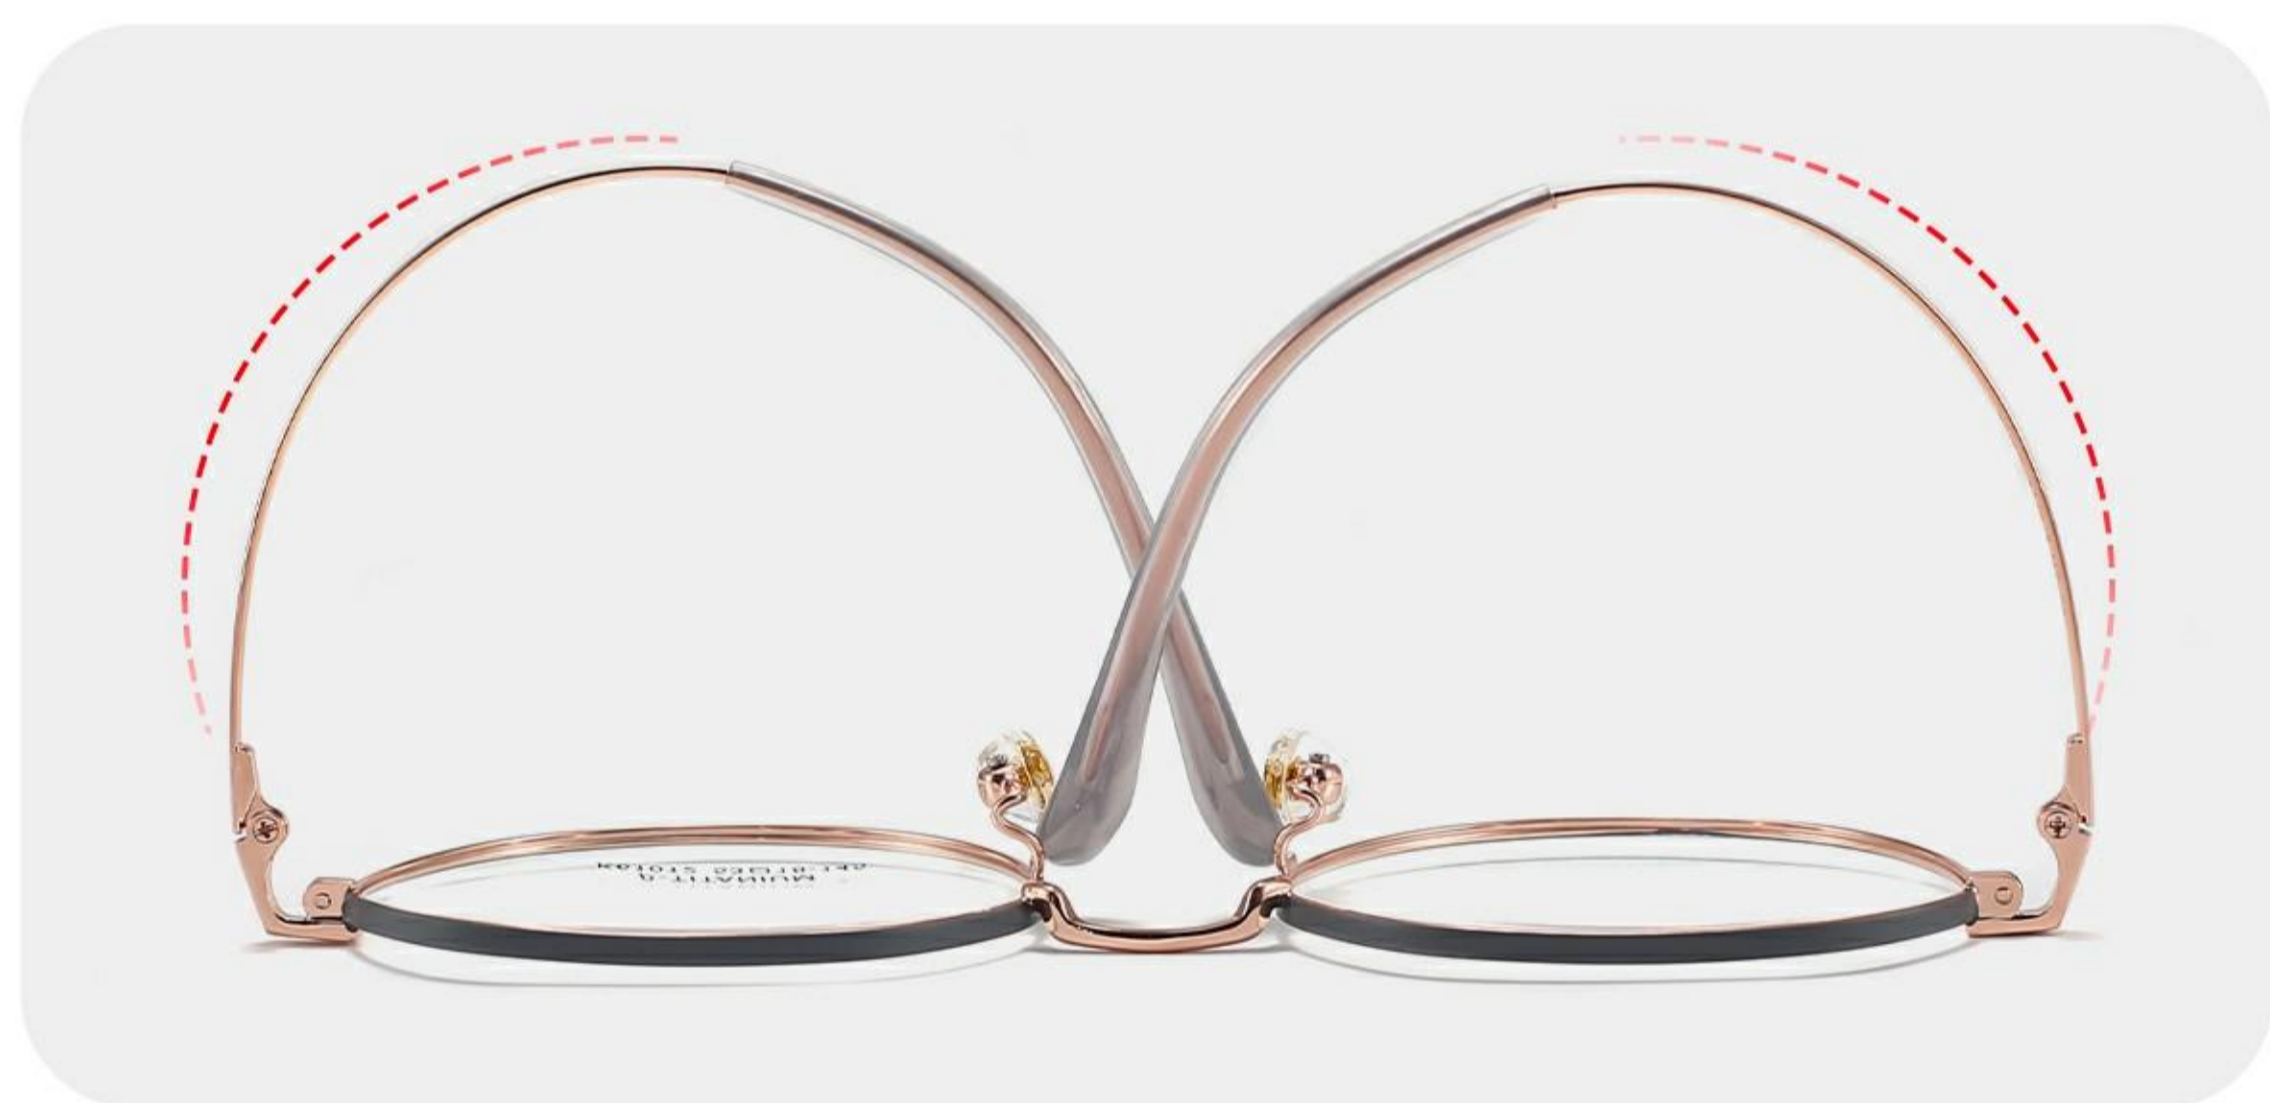

MOD: K61012

COL: 5

53mm

18mm

145mm

COLORS

C1-黑色
Black

C2-浅粉紫
Light pink-purple