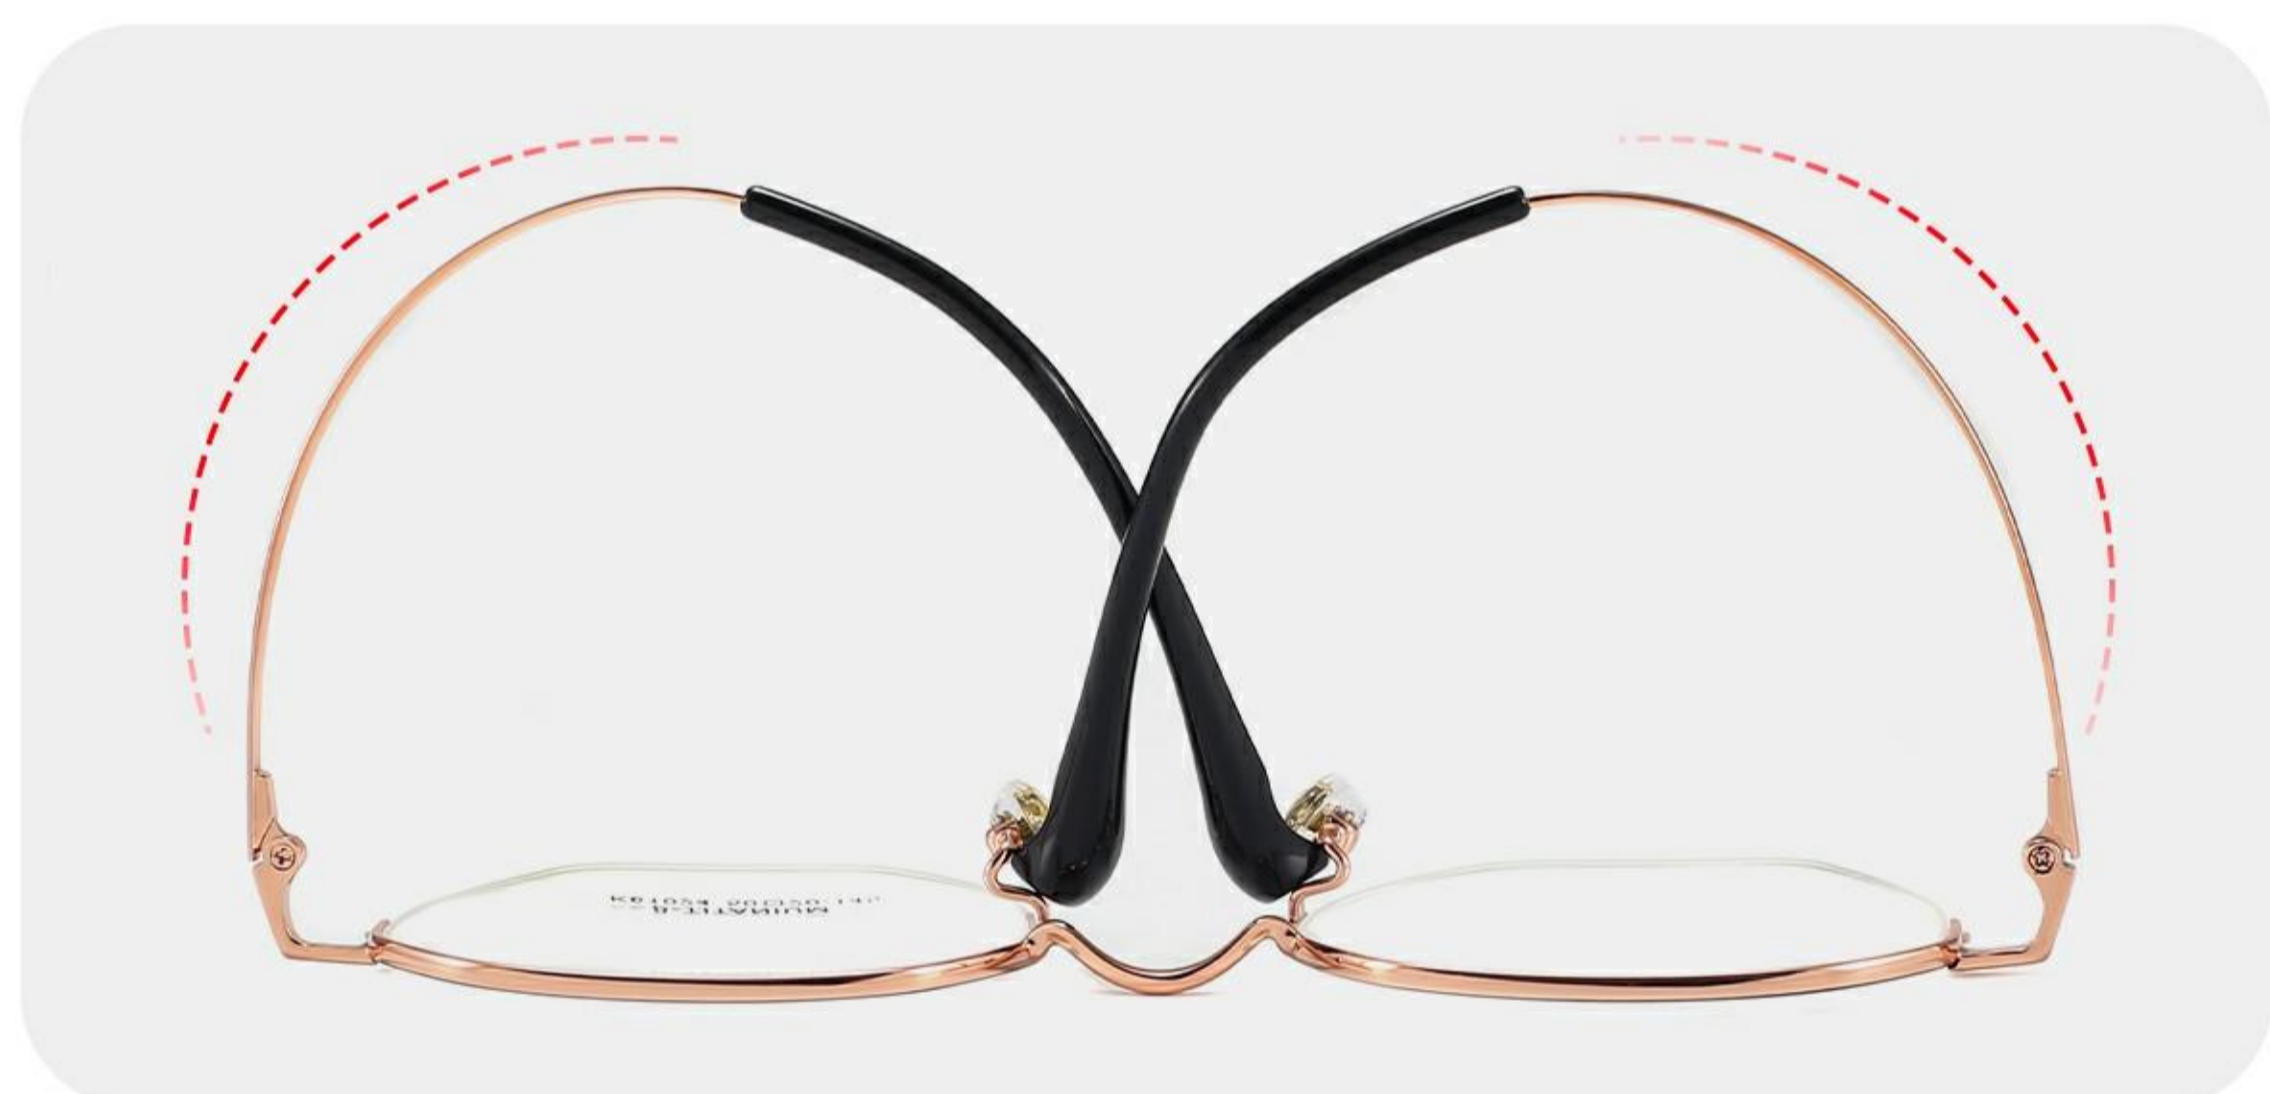

MOD: K61024

COL: 5

50mm

20mm

145mm

COLORS

C1-黑色
Black

C2-黑/玫金
Black/rose gold