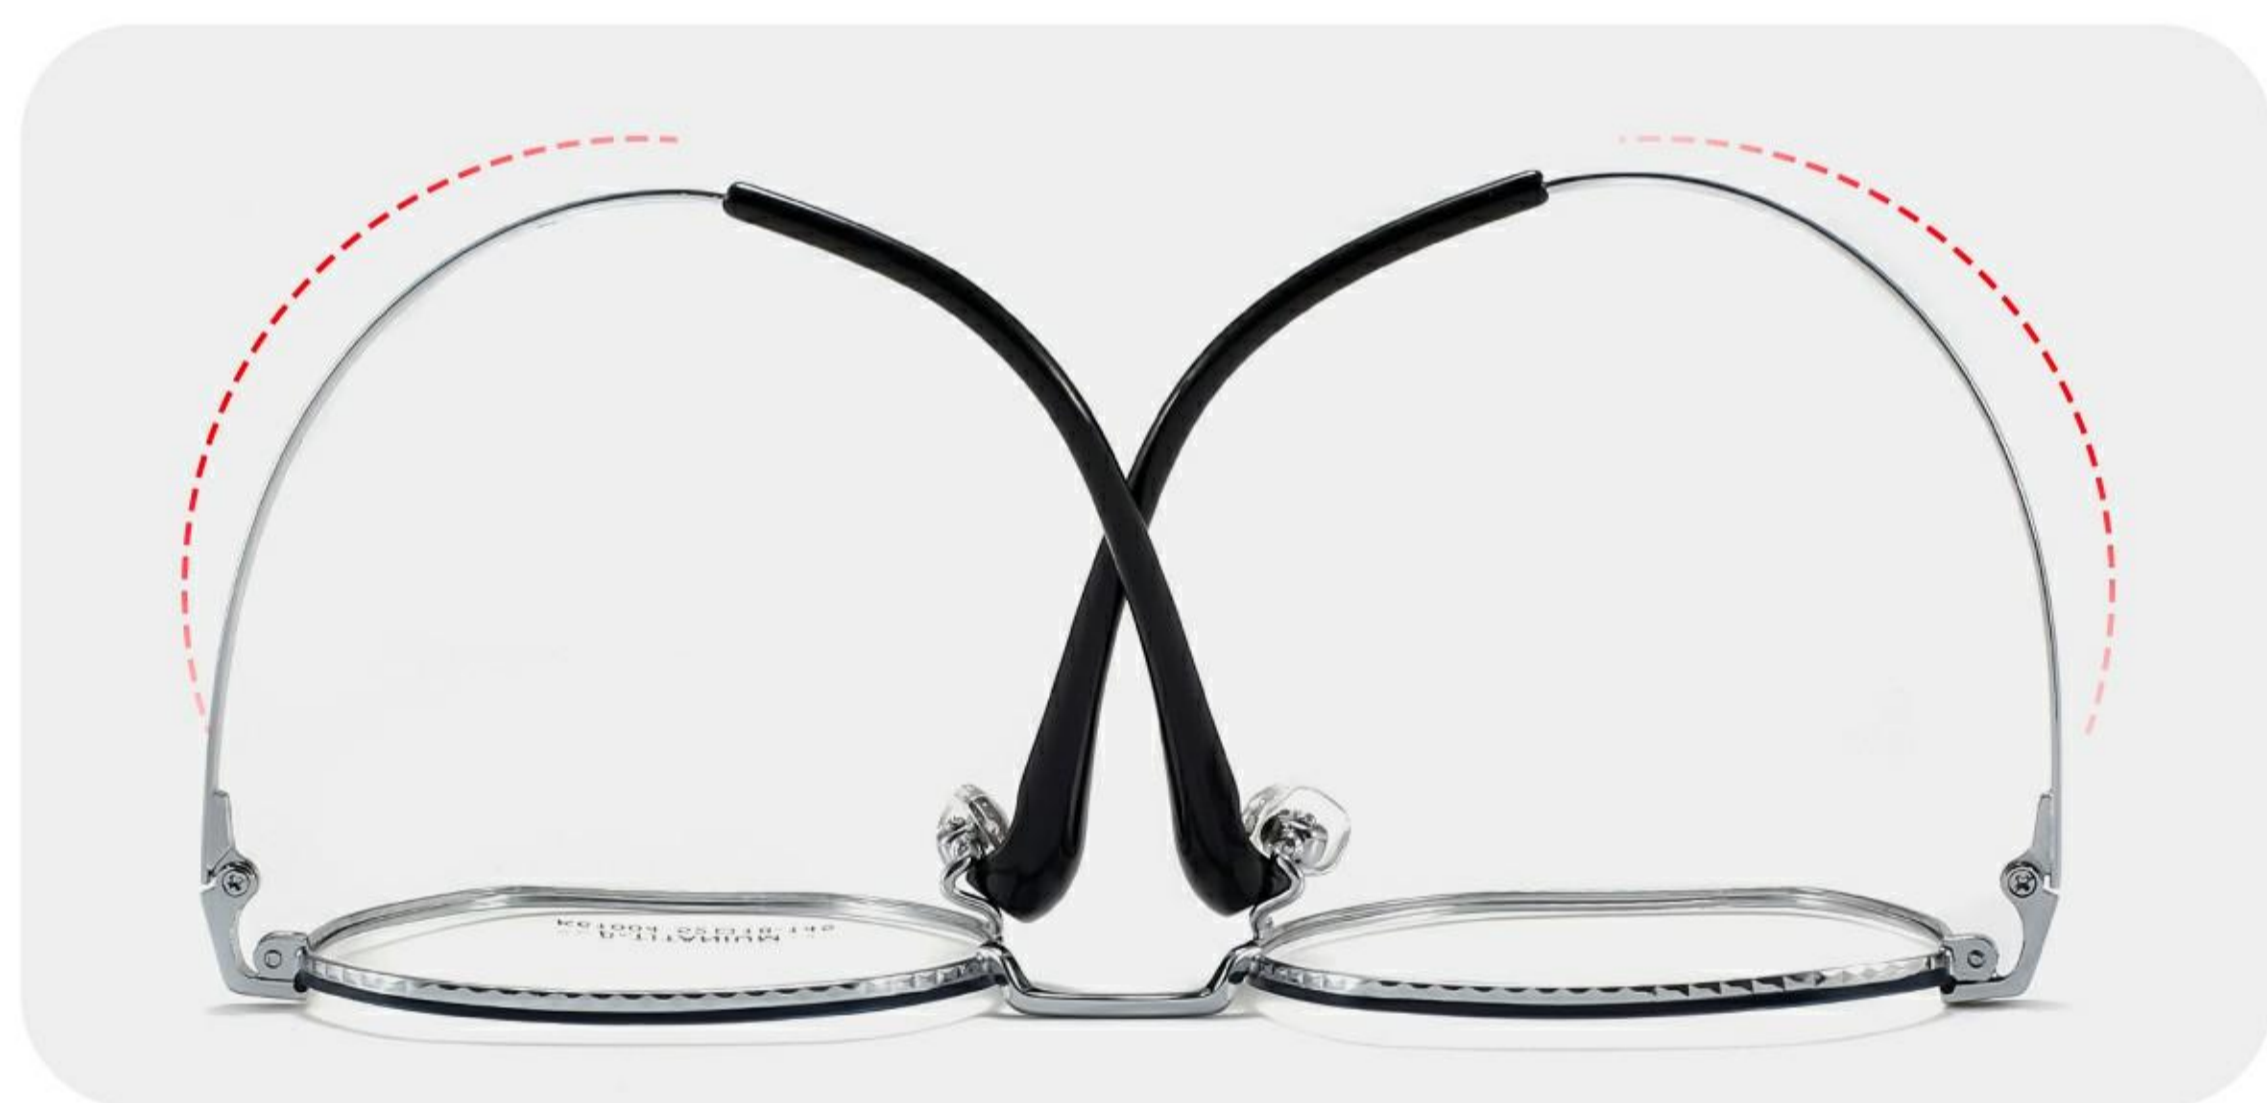

MOD: K61004

COL: 5

52mm

18mm

145mm

COLORS

C1-黑色
Black

C2-枪色
Gun