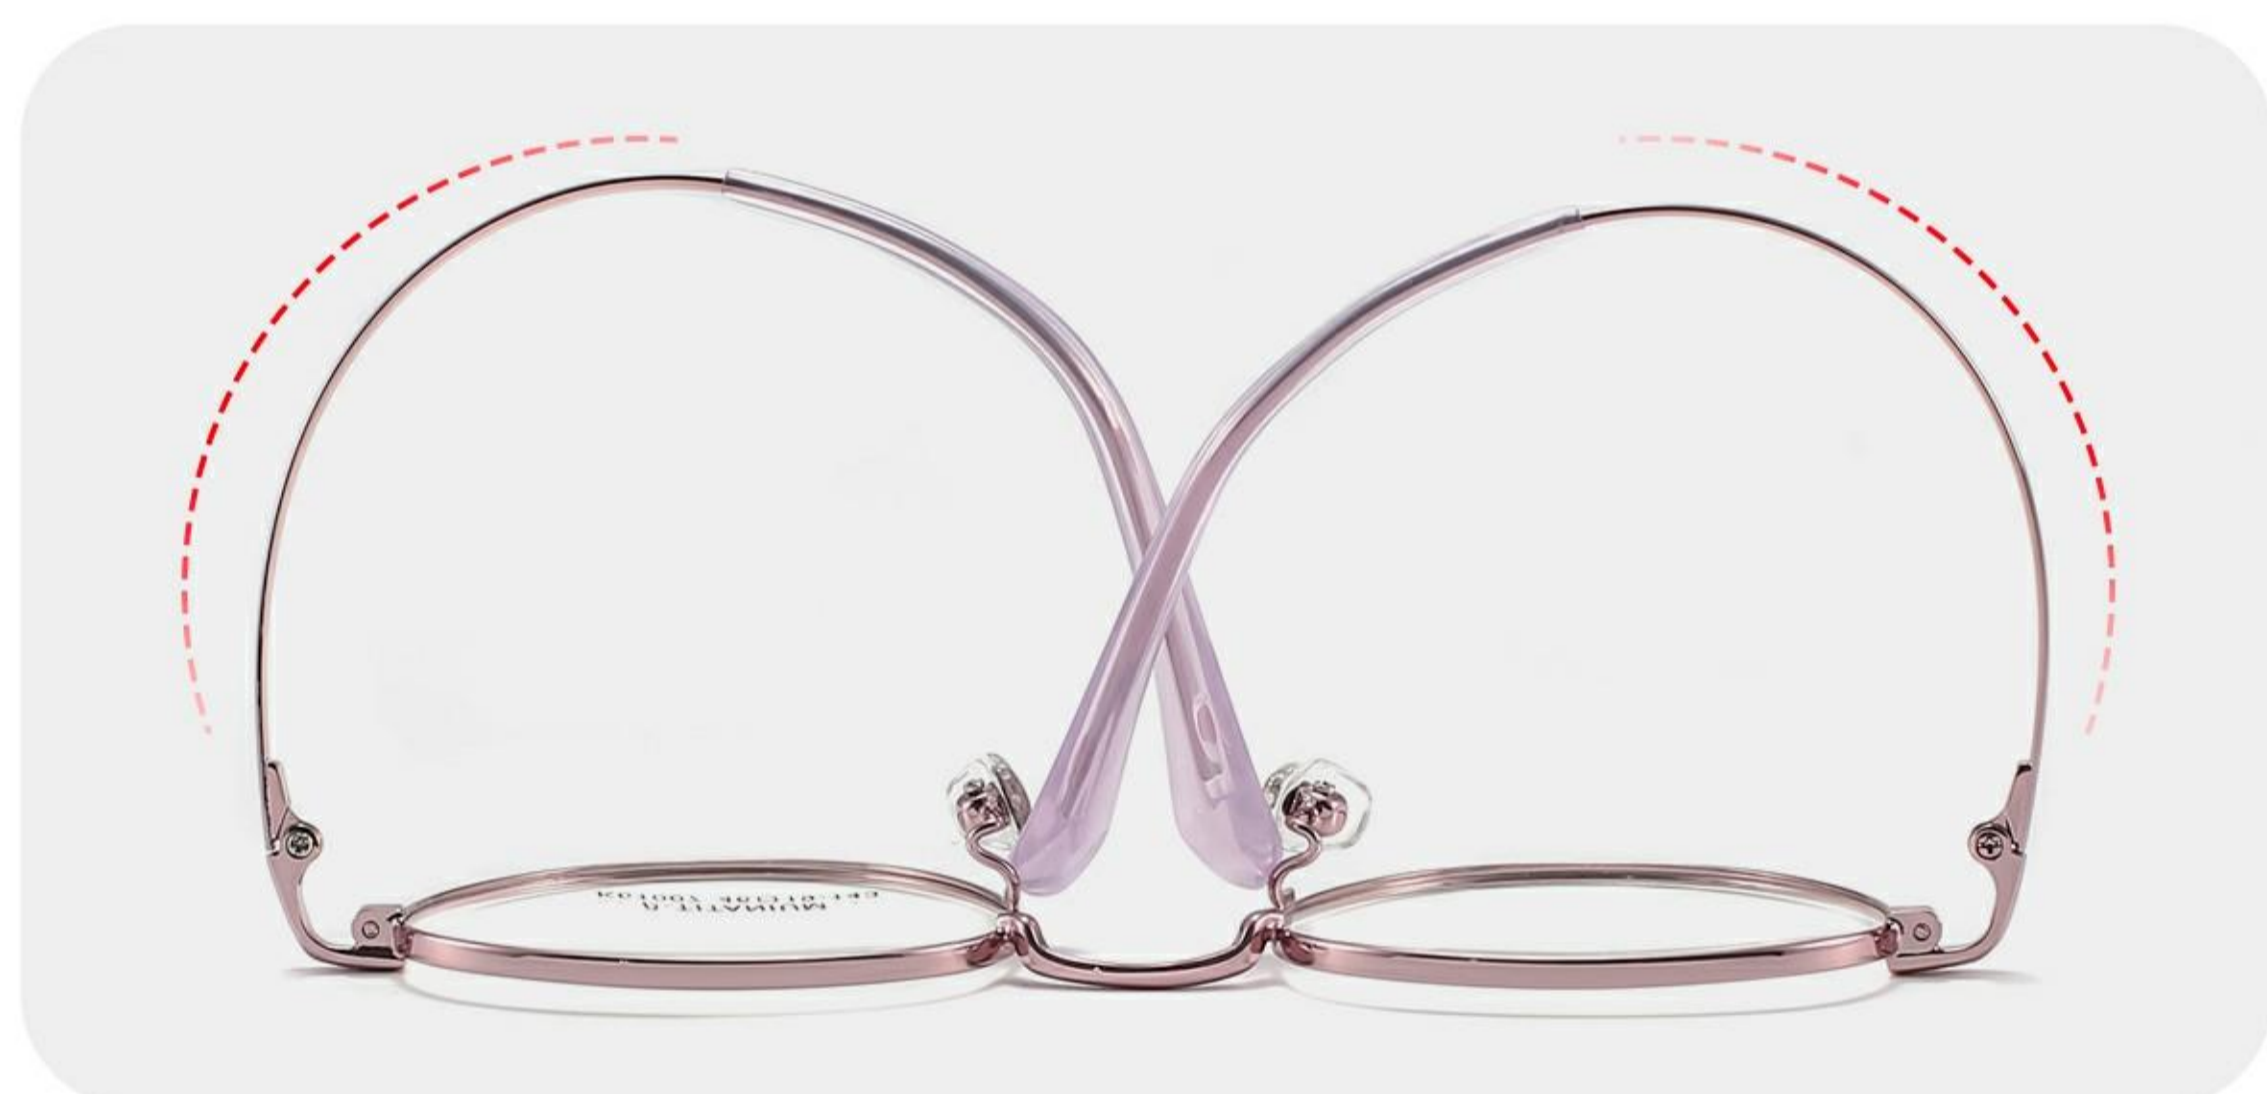

19mm

143mm

COLORS

C1-黑色
Black

C2-浅粉紫
Light pink-purple

C3-黑/银
Black/silver

C4-玫金
Rose gold

C5-银色
Silver