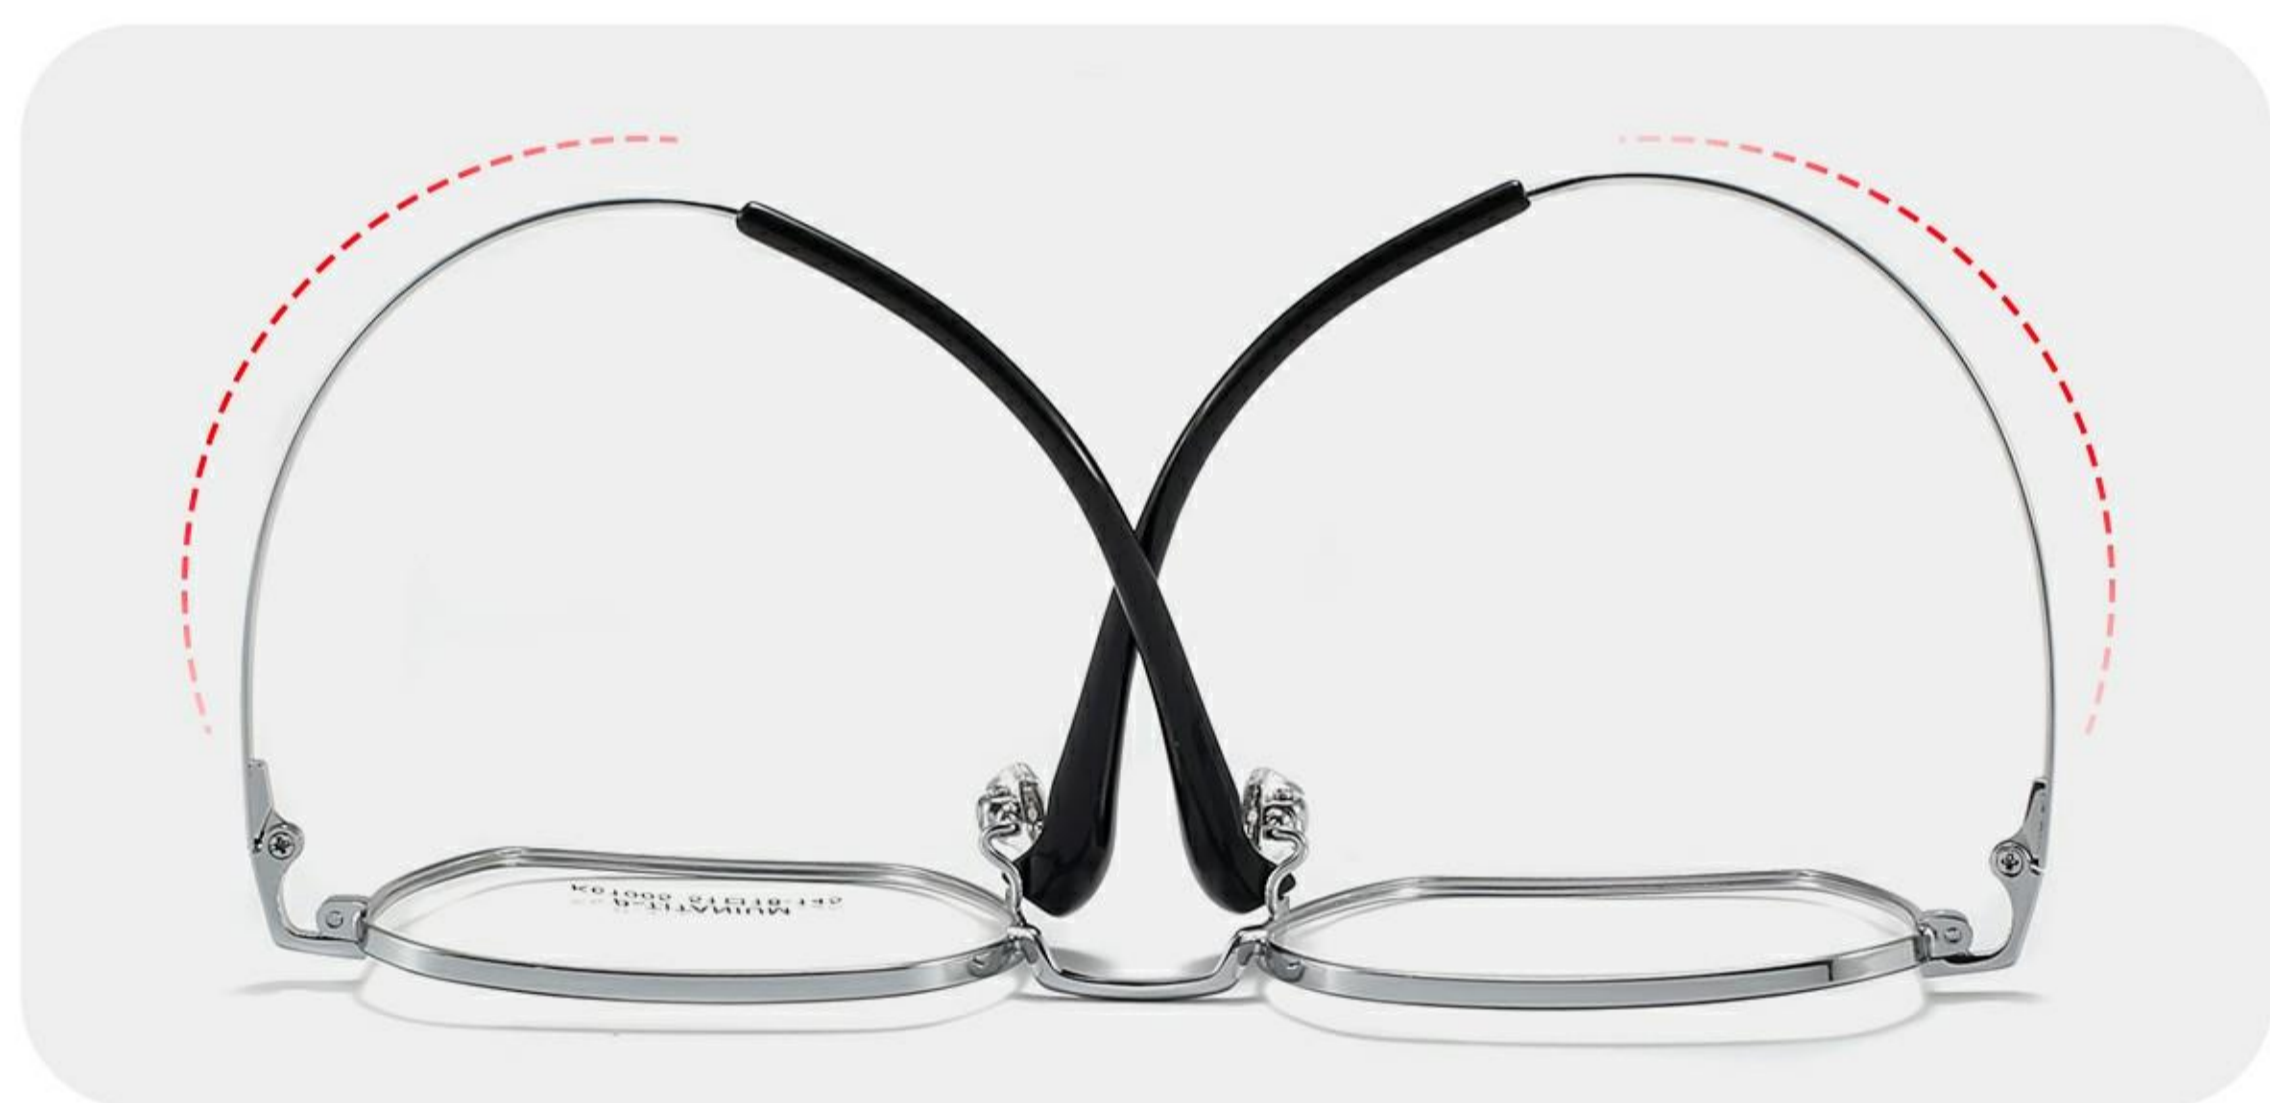

COL: 5

51mm

18mm

145mm

COLORS

C1-黑色
Black

C2-枪色
Gun

C3-黑/银
Black/silver