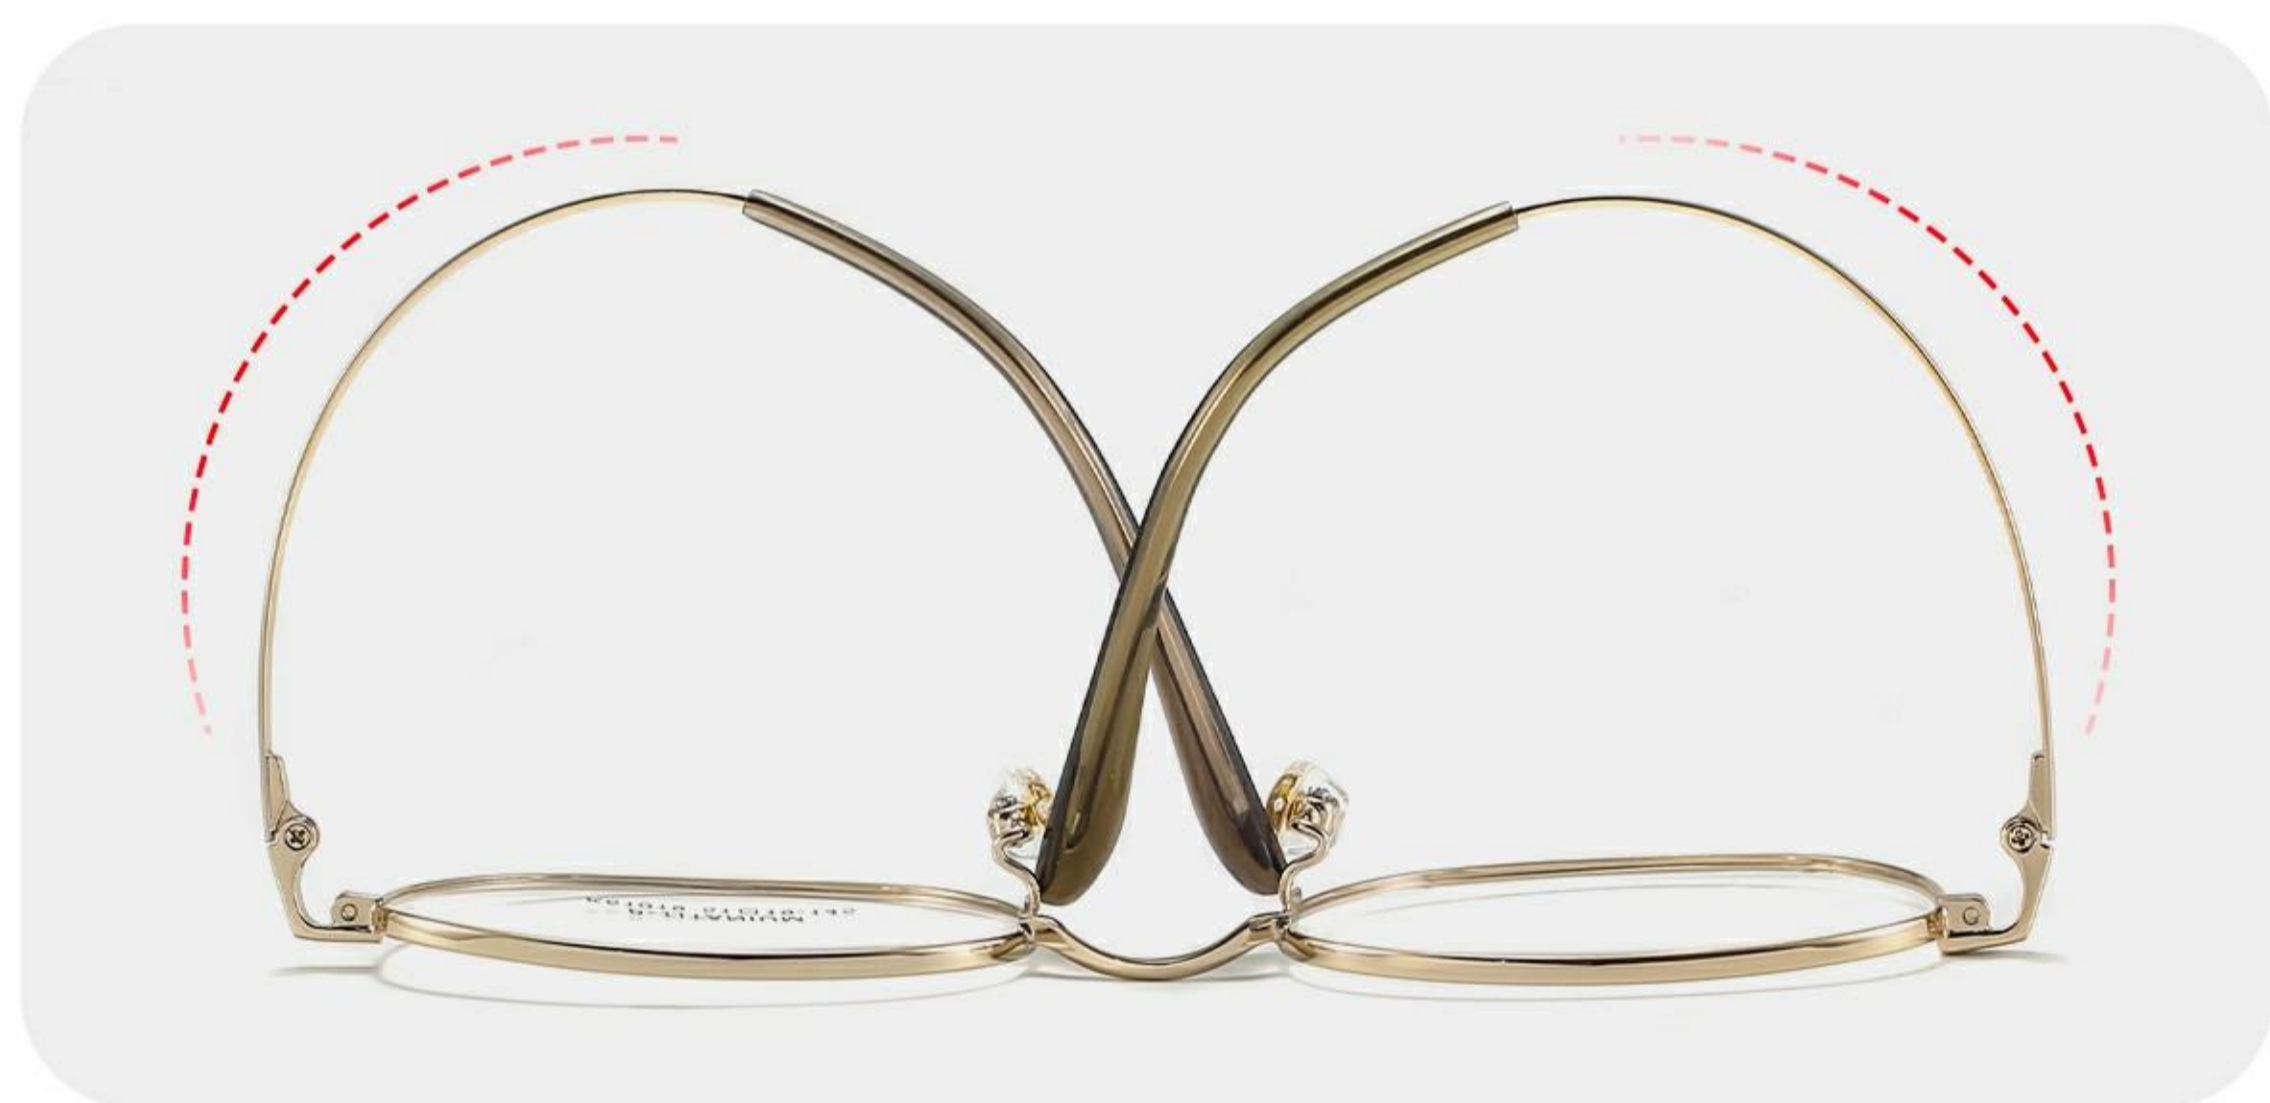

Fashion memory titanium frame

时尚记忆钛镜架

时尚减龄/气质出众

» 记忆钛系列

MOD: K61019

COL: 5

51mm

19mm

145mm

COLORS

C1-黑色
Black

C2-浅粉紫
Light pink-purple

C3-金色
Gold

C4-玫金
Rose gold

C5-银色
Silver

Fashion memory titanium frame