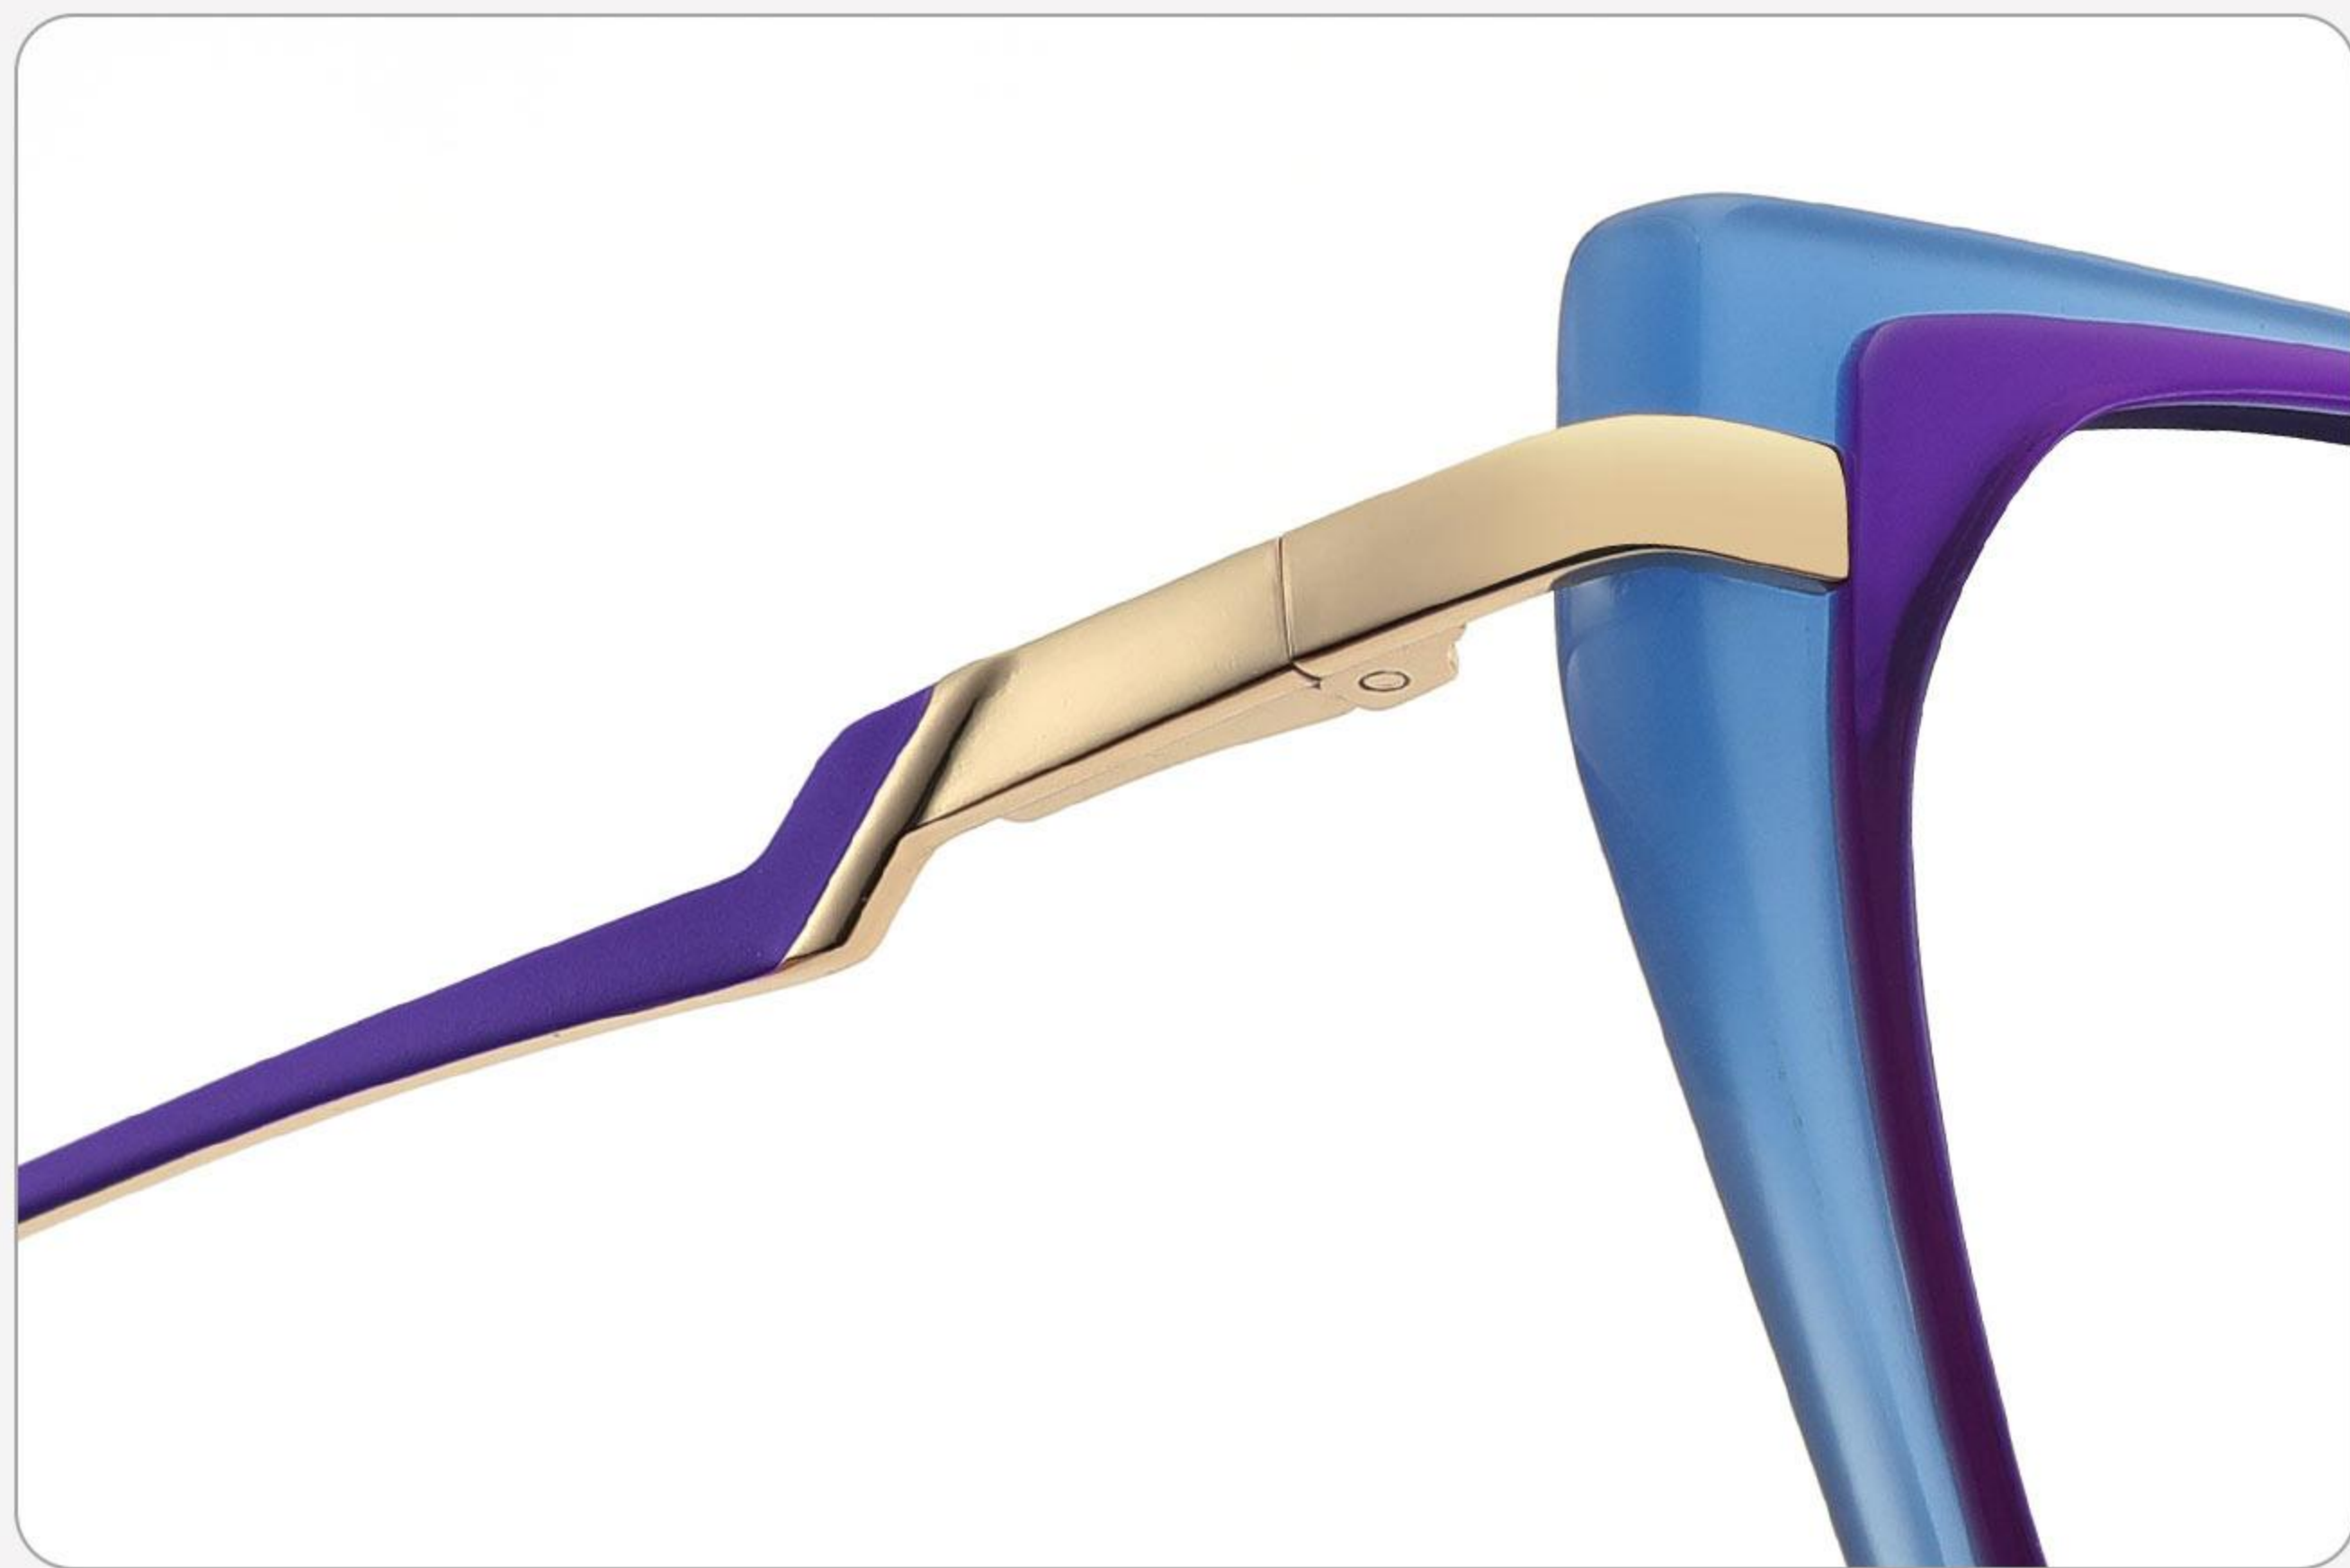

SIZE: 54-15-142

ACETATE