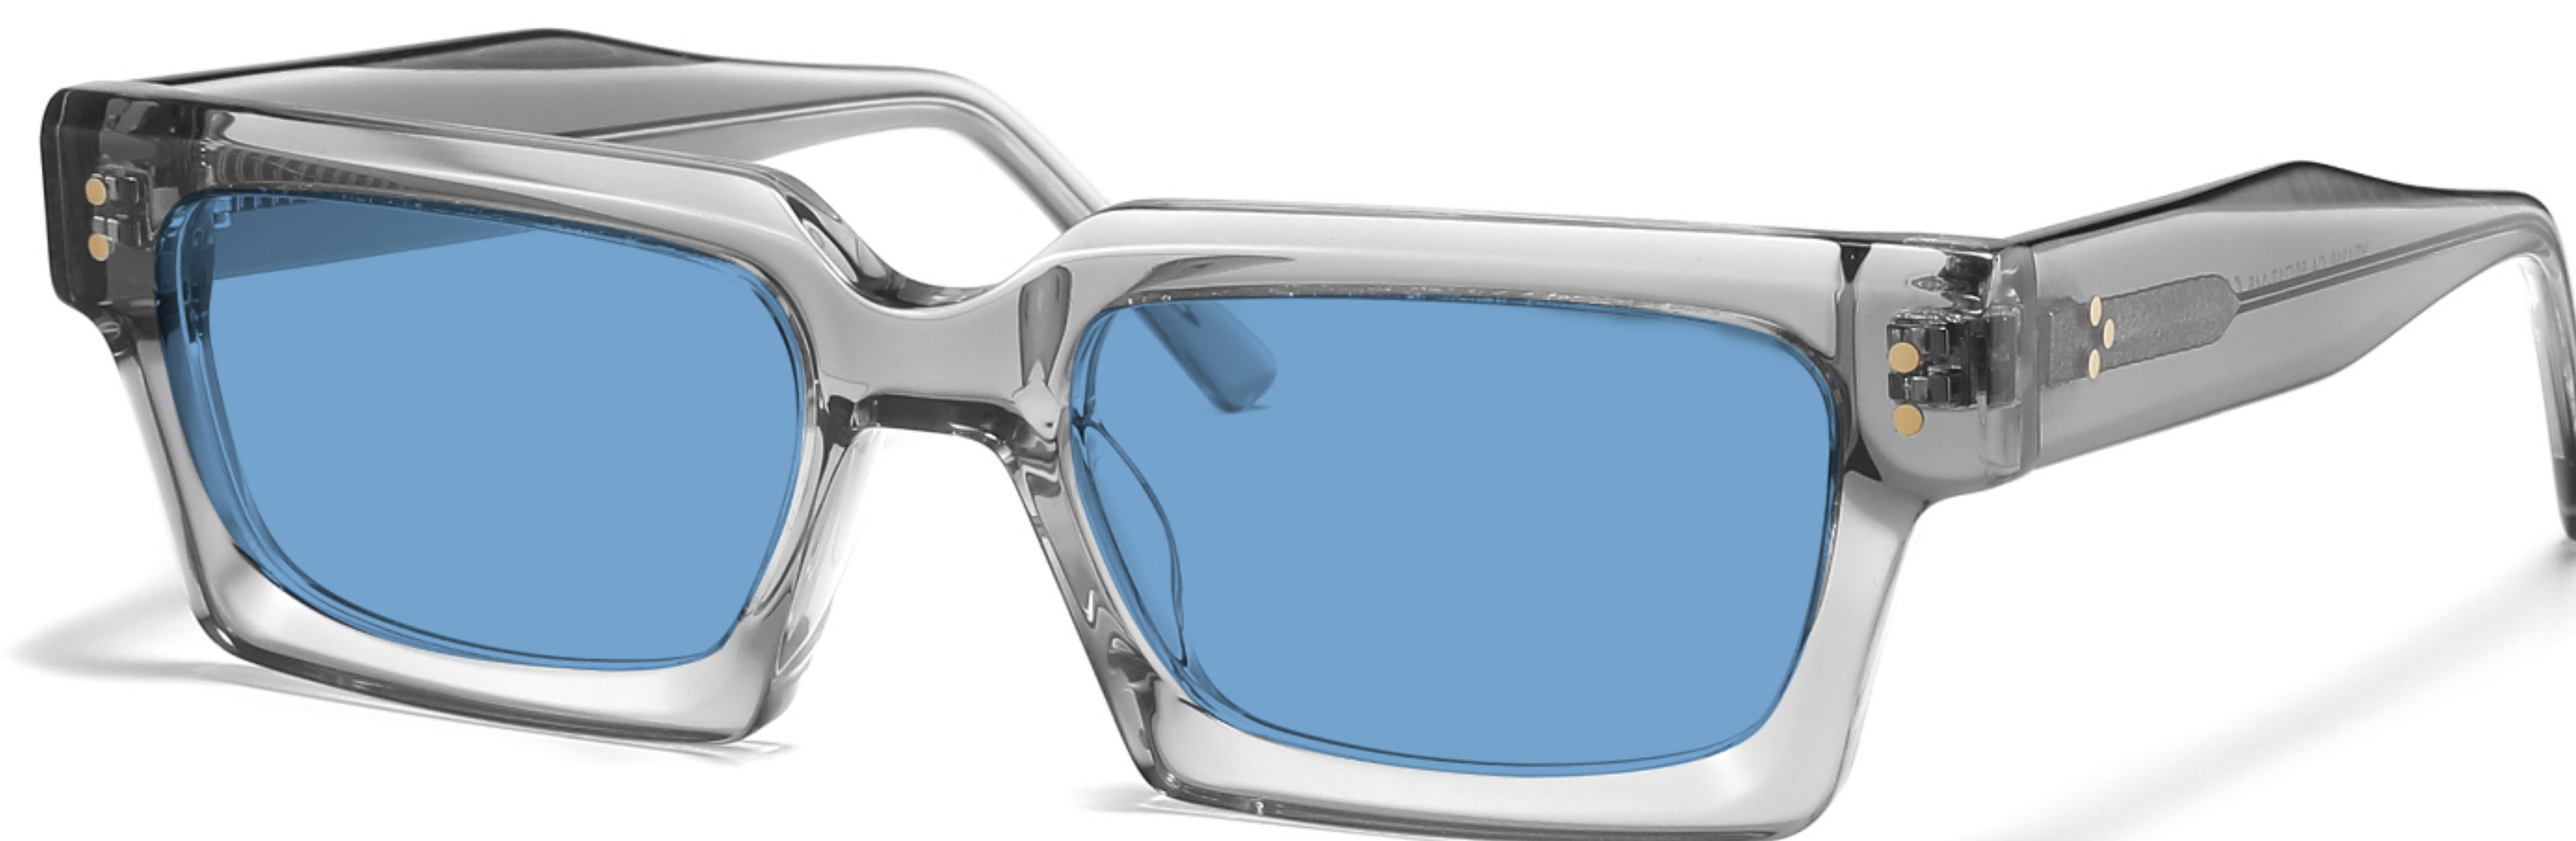

## COLOR DISPLAY

C1 black

C2 tortoiseshell

C3 green

C4 grey