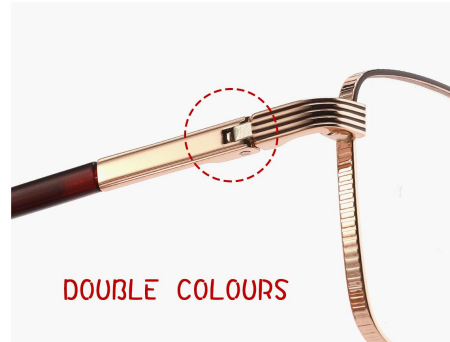

C207 S. GOLD/BEIGE

C804 S. SILVER/YELLOW

C806 S. SILVER/GREEN

STAINLESS STEEL

MODEL: 77033

SIZE: 50 □ 17-135

KIDS

DETAILS:

C220 BRN/GOLD

C840 GREEN/SILVER

C850 BLK/SILVER

C860 BLU/GUN

STAINLESS STEEL

MODEL: 77034

SIZE: 49 □ 17-135

KIDS

DETAILS:

180° FLEX HINGE

DOUBLE COLOURS

STEREOSCOPIC TIPS

C220 BRN/GOLD

C260 BLU/BRN

C840 GREEN/SILVER

C850 BLK/SILVER