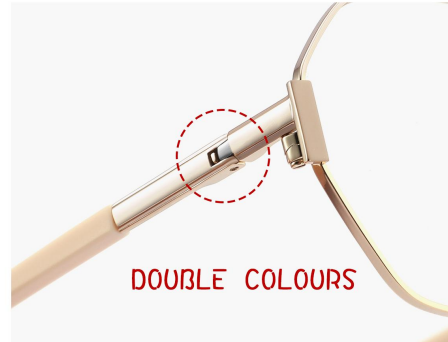

MODEL: 77031

SIZE: 49 □ 20-135

KIDS

DETAILS:

180° FLEX HINGE

DOUBLE COLOURS

C410 YELLOW

C610 BLU

C710 PURPLE/PINK

C900 BEIGE

STAINLESS STEEL

MODEL: 77032

SIZE: 50 □ 17-130

KIDS

DETAILS:

C209 S. GOLD/PINK