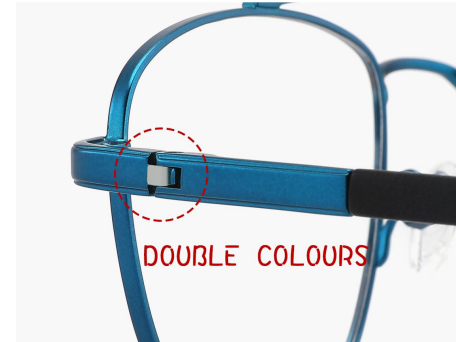

KIDS

DETAILS:

180° FLEX HINGE

STEREOSCOPIC TIPS

C120 S.RED

C200 S.PINK

C520 S.BLK

C620 S.BLU

STAINLESS STEEL

MODEL: 77020

SIZE: 49 □ 20-135

KIDS

DETAILS:

STEREOSCOPIC TIPS

C220 S.GOLD

C481 M.GUN

C561 M.BLU

C680 S.SILVER

STAINLESS STEEL

MODEL: 77021

SIZE: 48 □ 17-135

KIDS

DETAILS:

180° FLEX HINGE

SIZE: 46 □ 19-135

KIDS

DETAILS:

180° FLEX HINGE

STEREOSCOPIC TIPS

DOUBLE COLOURS

C200 S.GOLD

C220 S.GOLD BLK