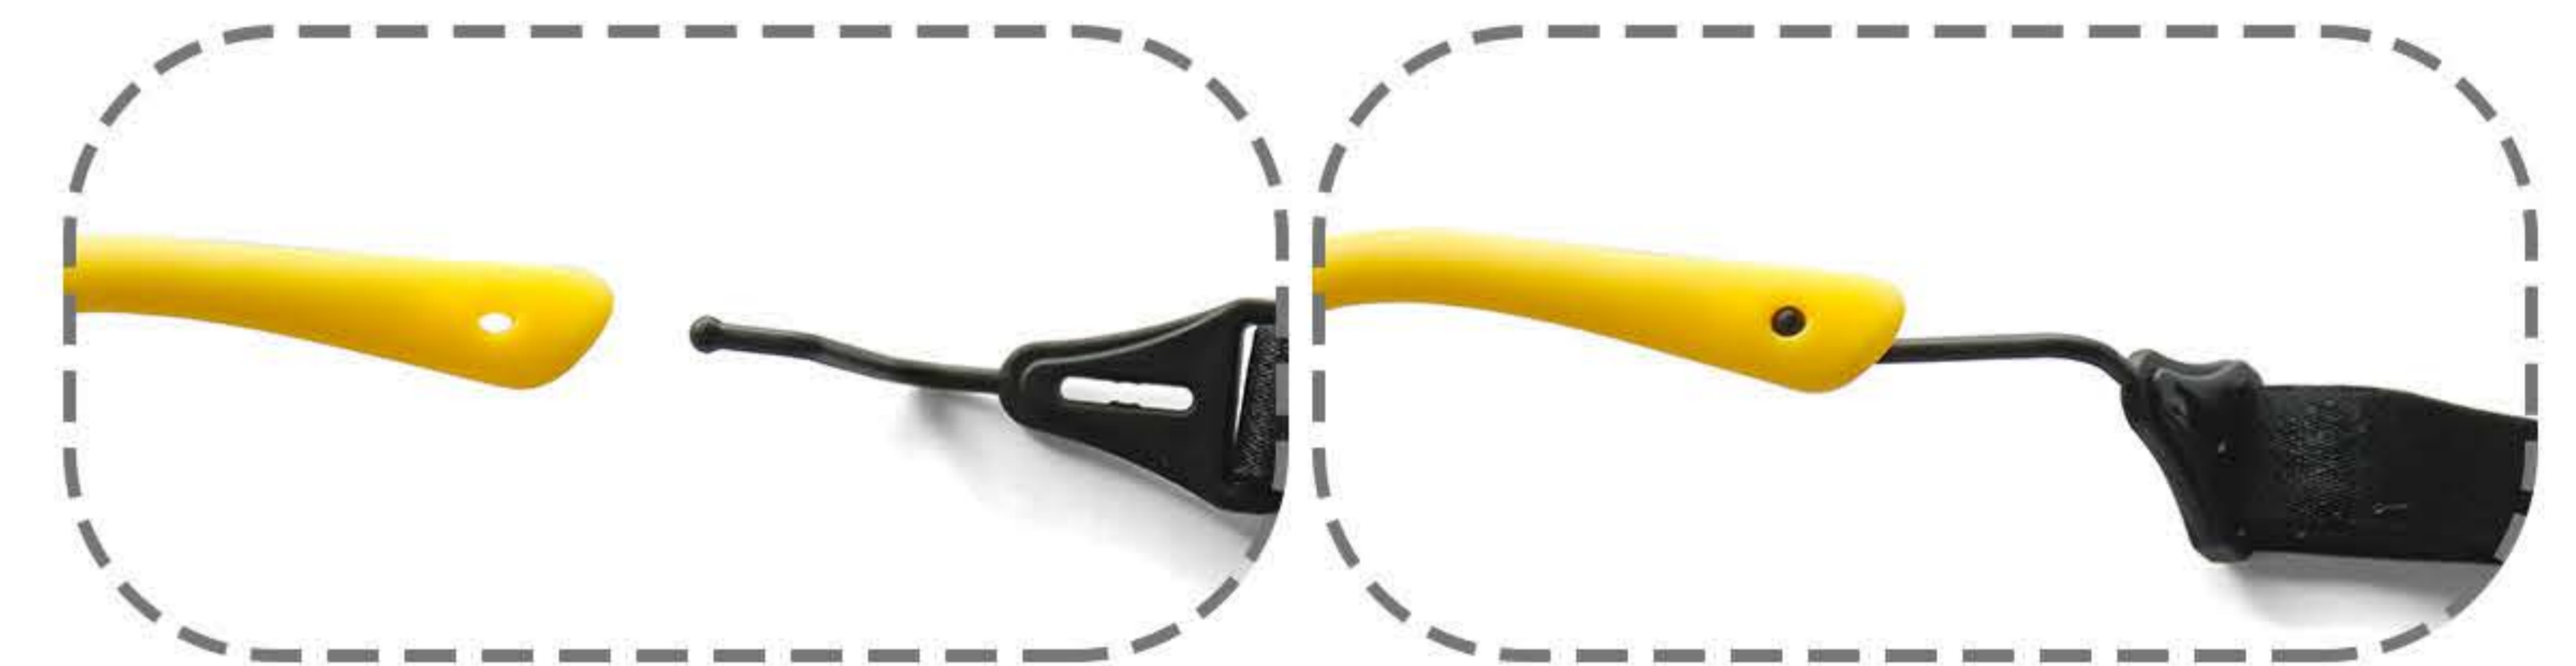

MOD:DF1903

SIZE:46□16-136

OPTIONAL COLOR

FUNCTION AND DETAILS

C1

C2

C3

C4

C5

C6

C7

C8

C9

C10

ELASTIC ROPE

C11

C12