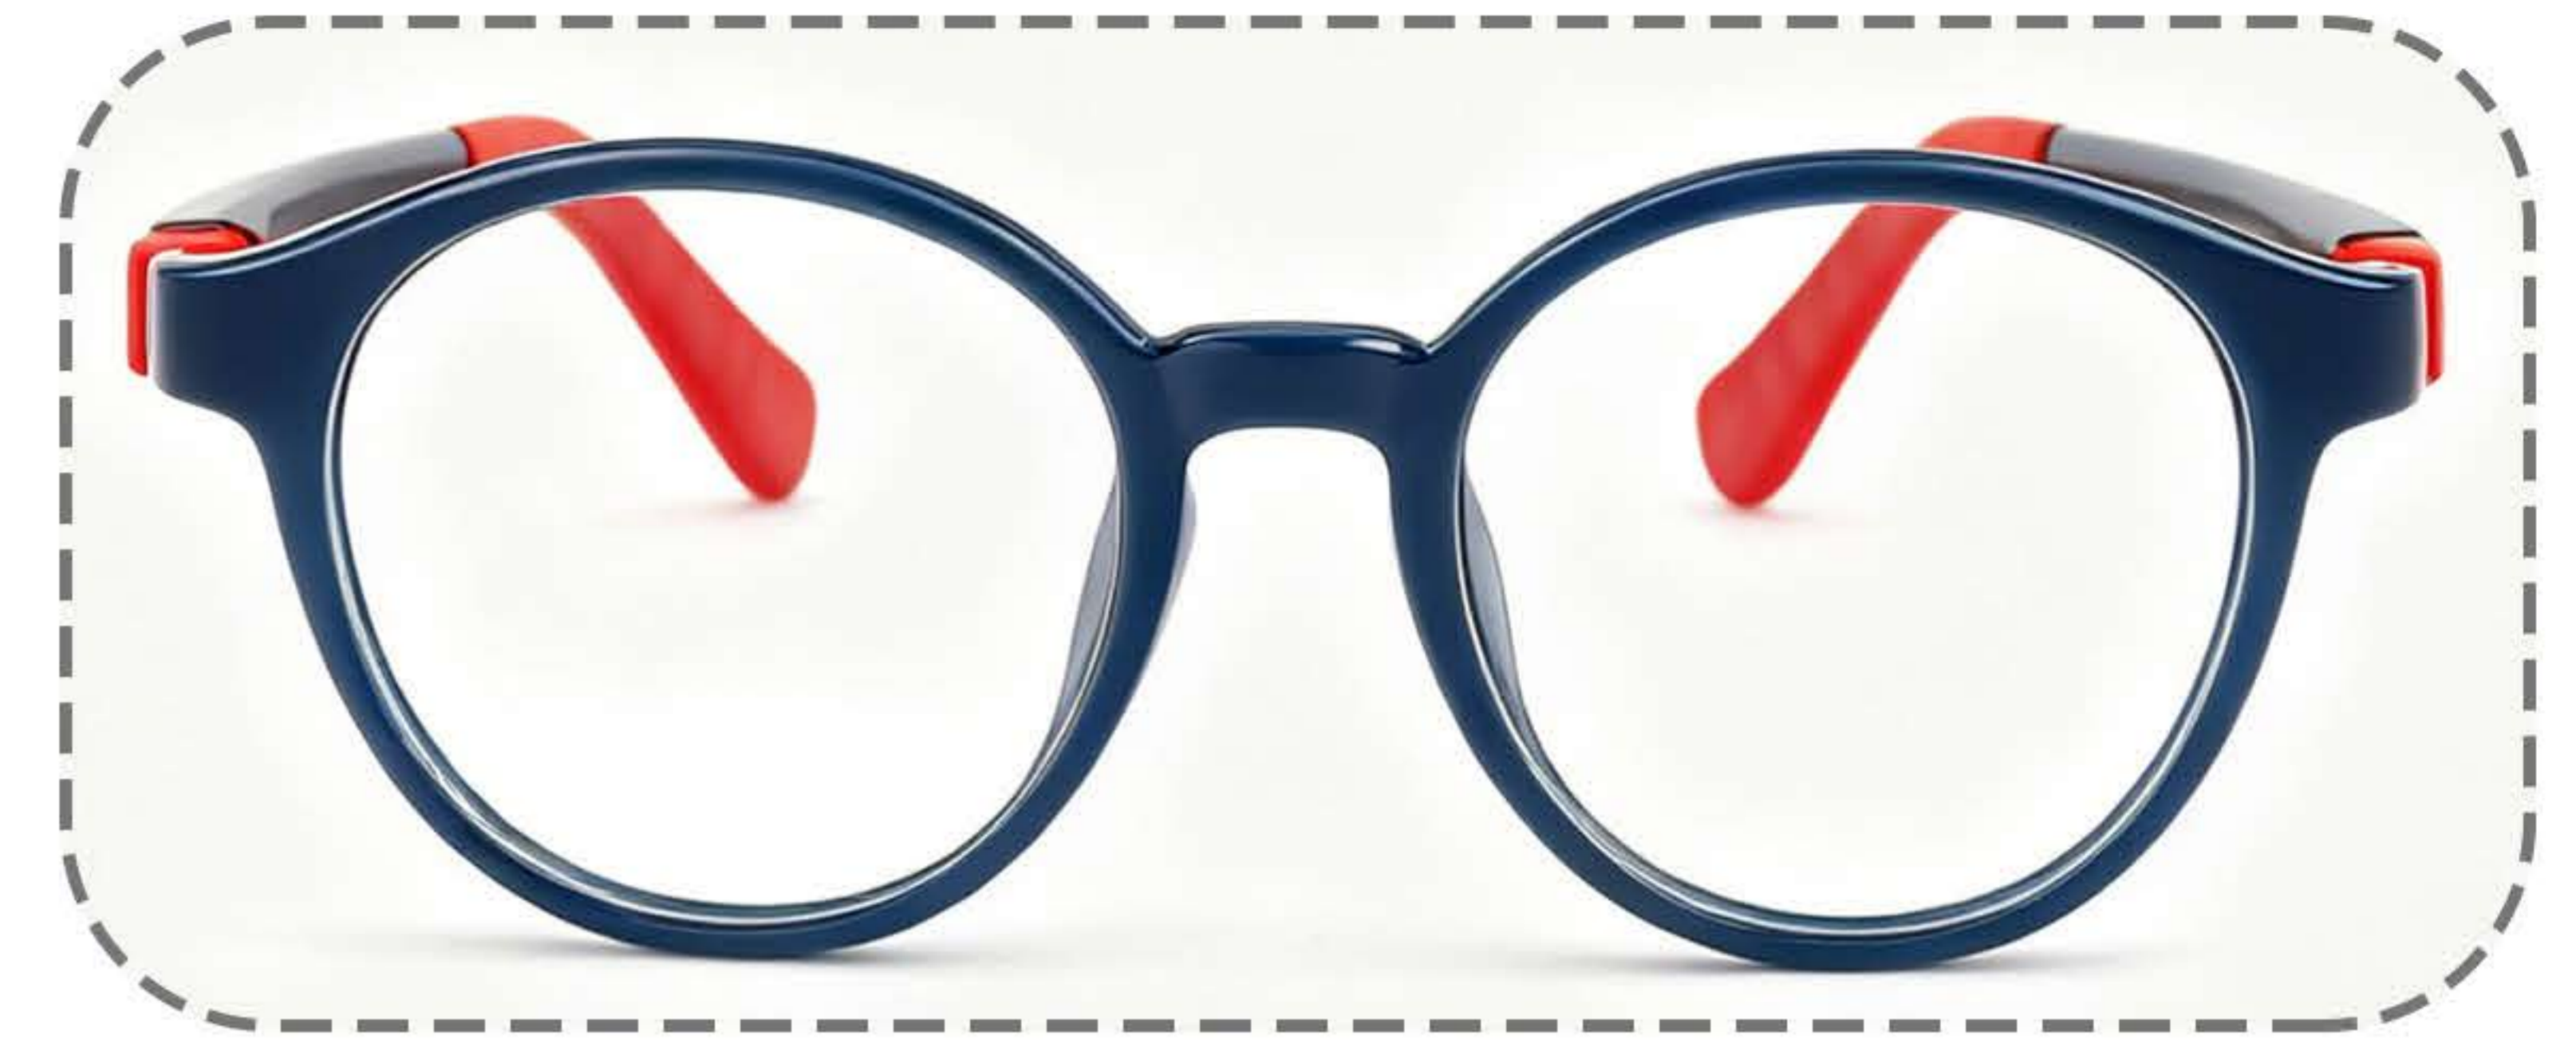

C9

C10

C11

C12

NO REMOVABLE SCREW FRAME

ELASTIC ROPE

MOD:DF1911
SIZE:51□17-138

OPTIONAL COLOR