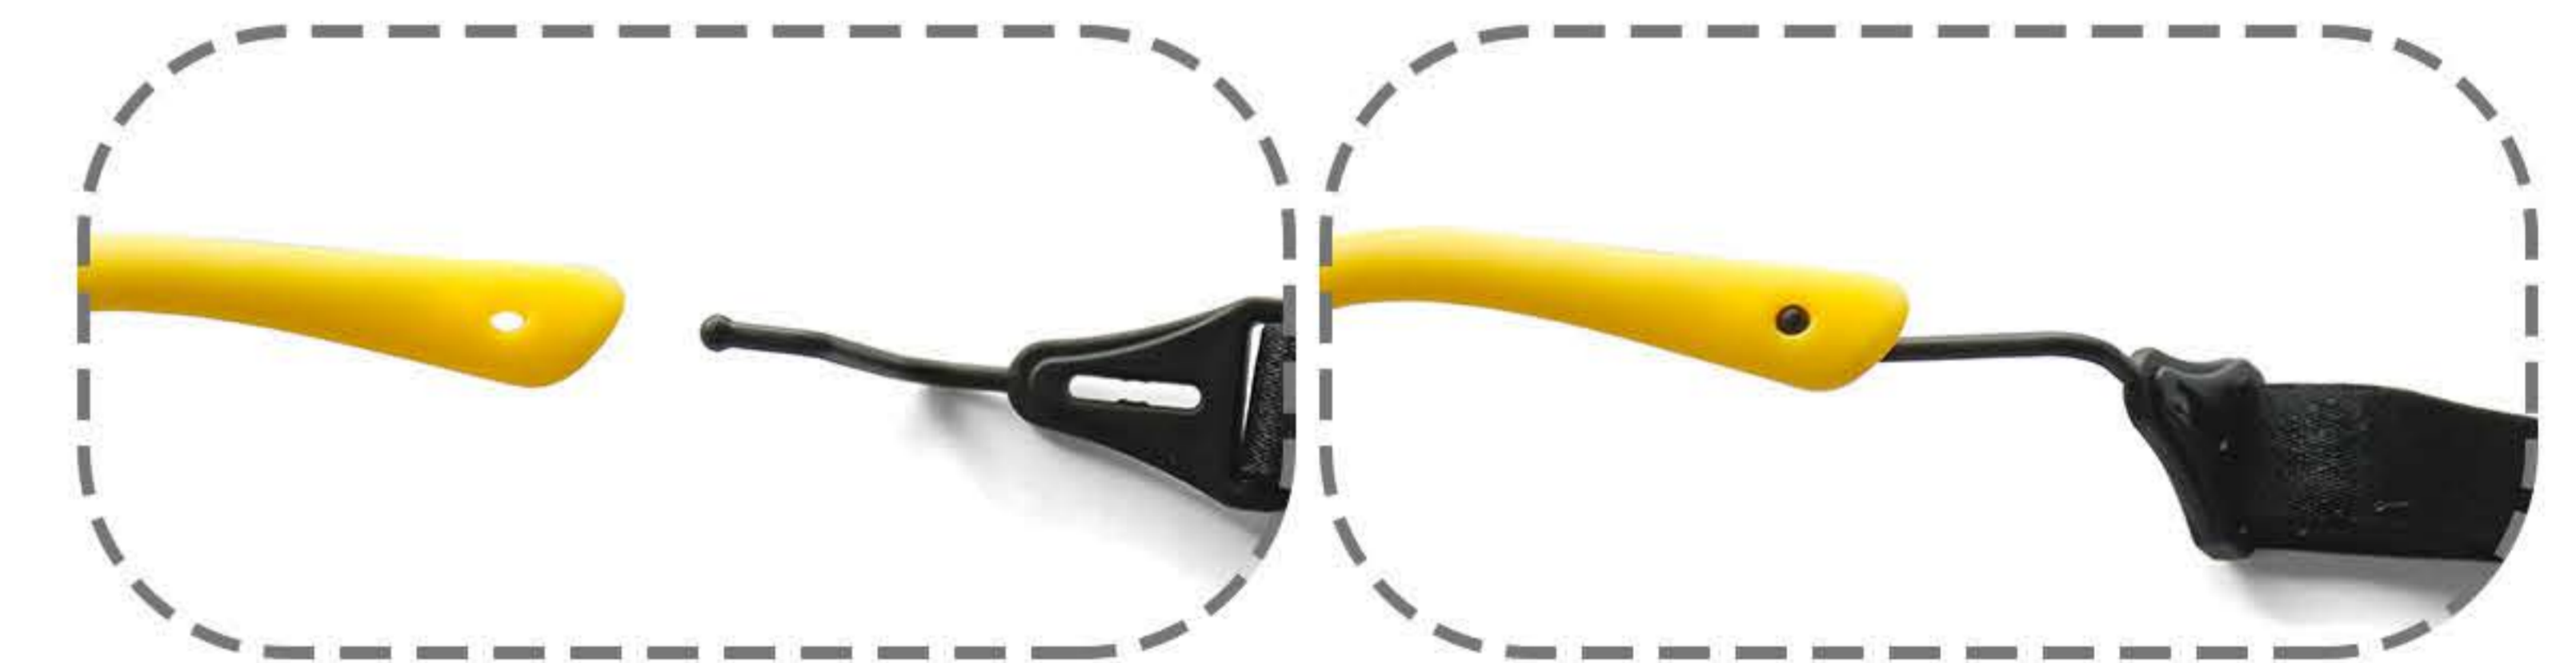

ELASTIC ROPE