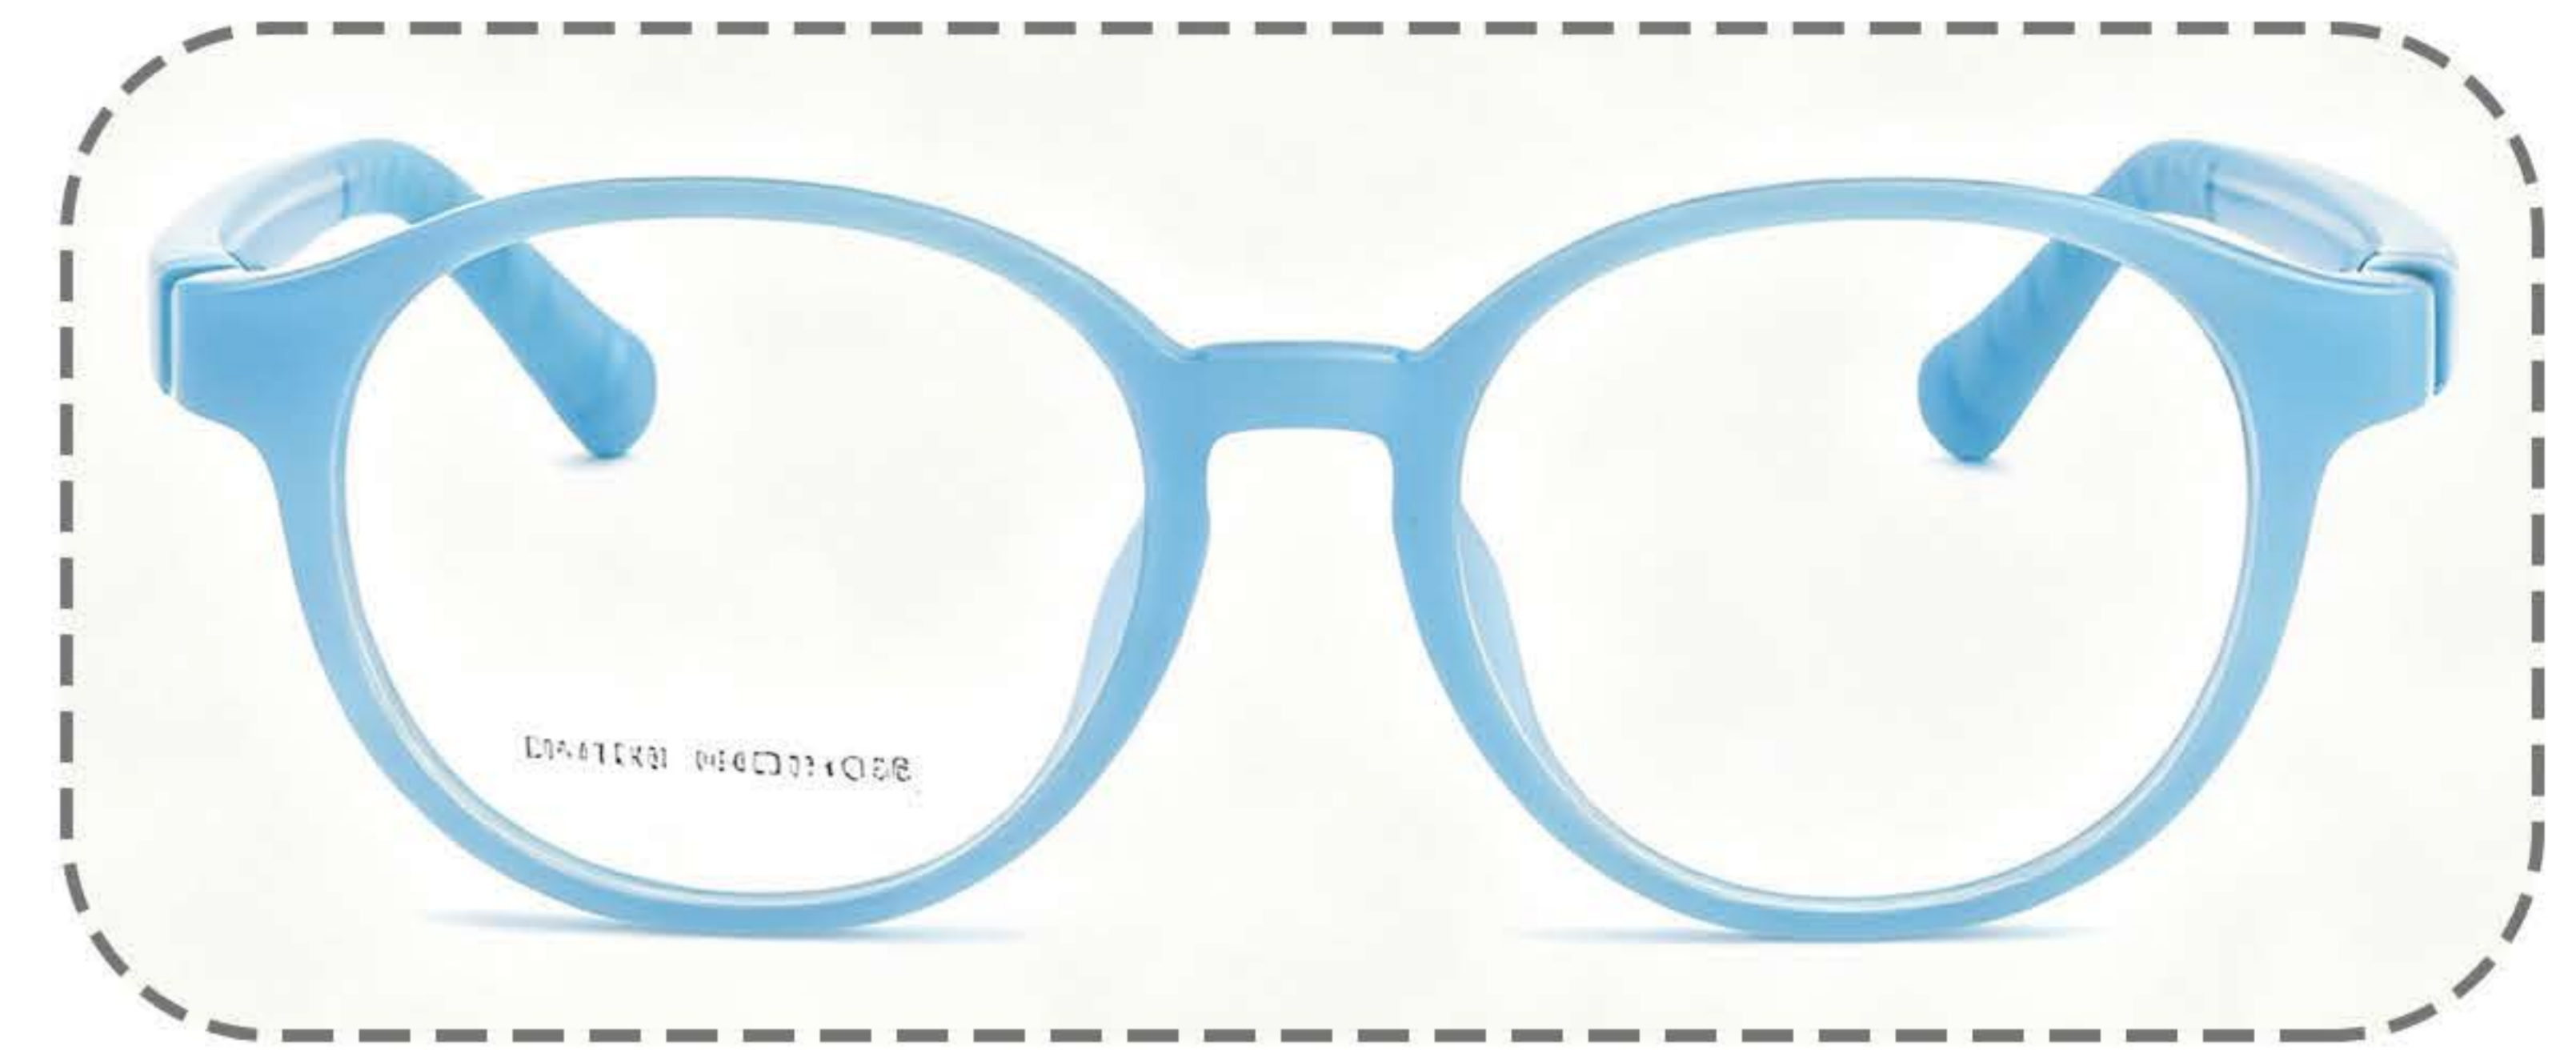

OPTIONAL COLOR

FUNCTION AND DETAILS

C1

C2

C3

C4

NO REMOVABLE SCREW FRAME

C5