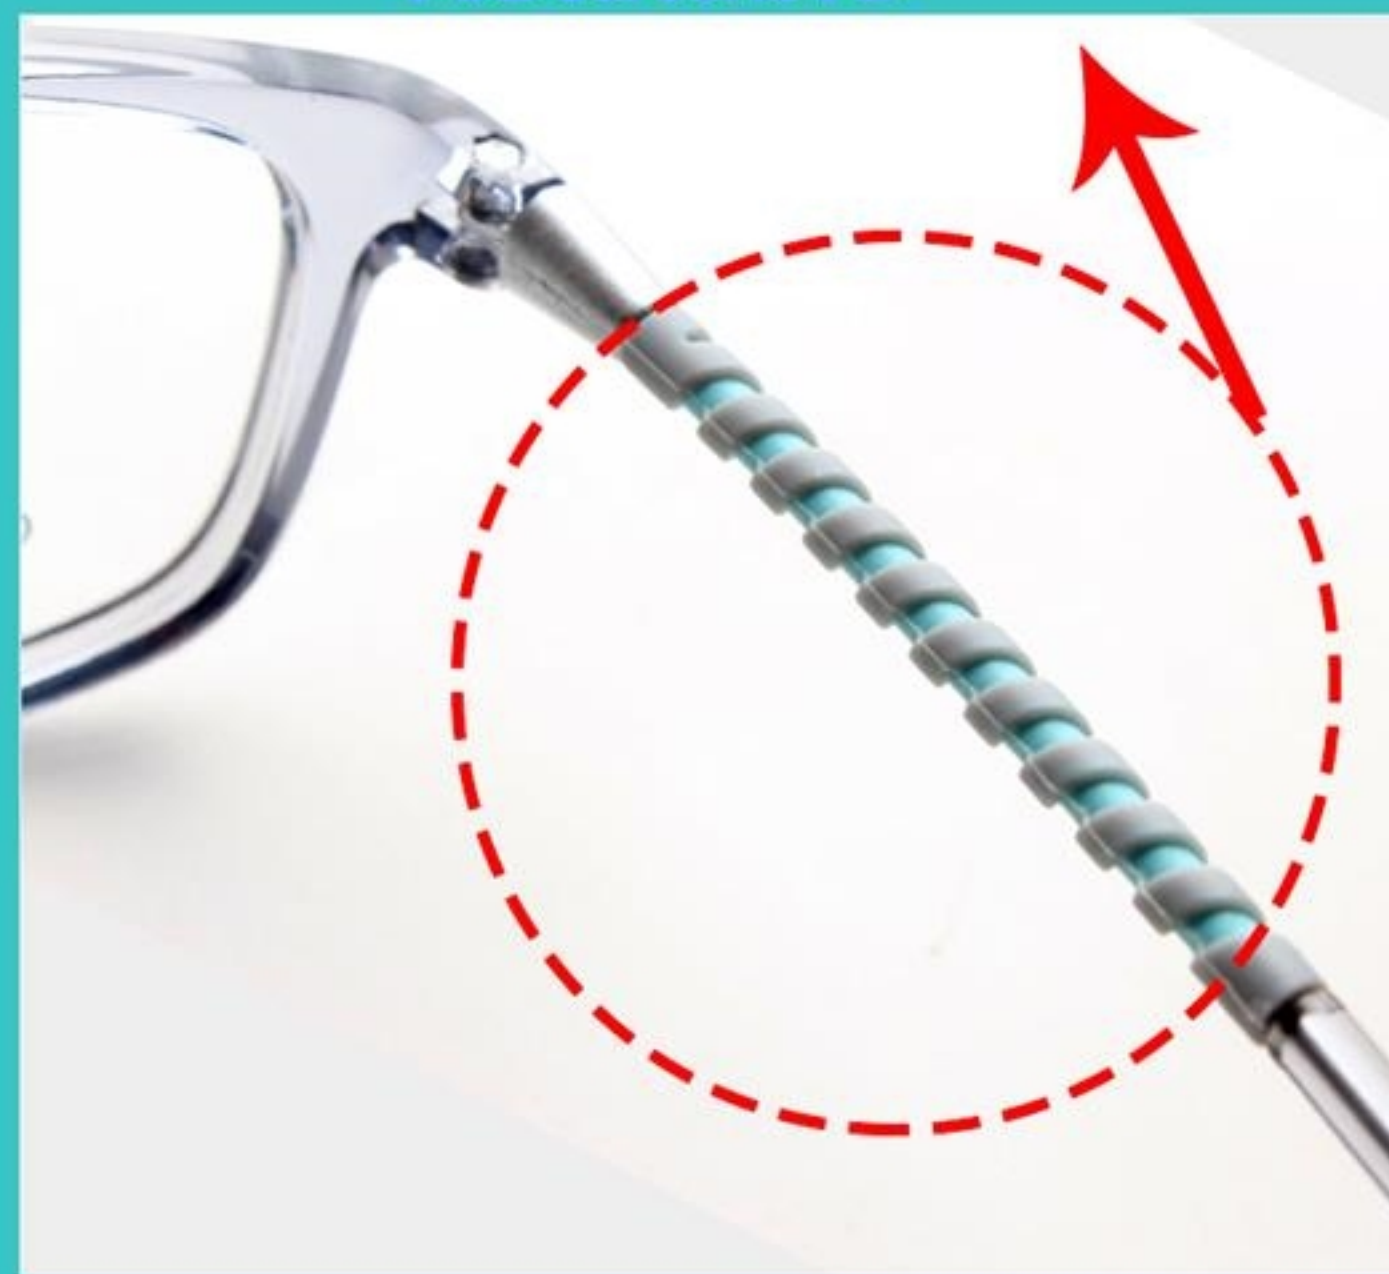

TR & MEMORY TITANIUM

MODEL:8801

Size:51-17-140

CHILDREN

DETAILS:

Memory temple

Threaded sleeve
Rotatable

Adjustable nose pad

Size:48-18-140

CHILDREN

DETAILS:

Memory temple

Threaded sleeve
Rotatable

Adjustable nose pad

Acetate temple tips

C1 Black