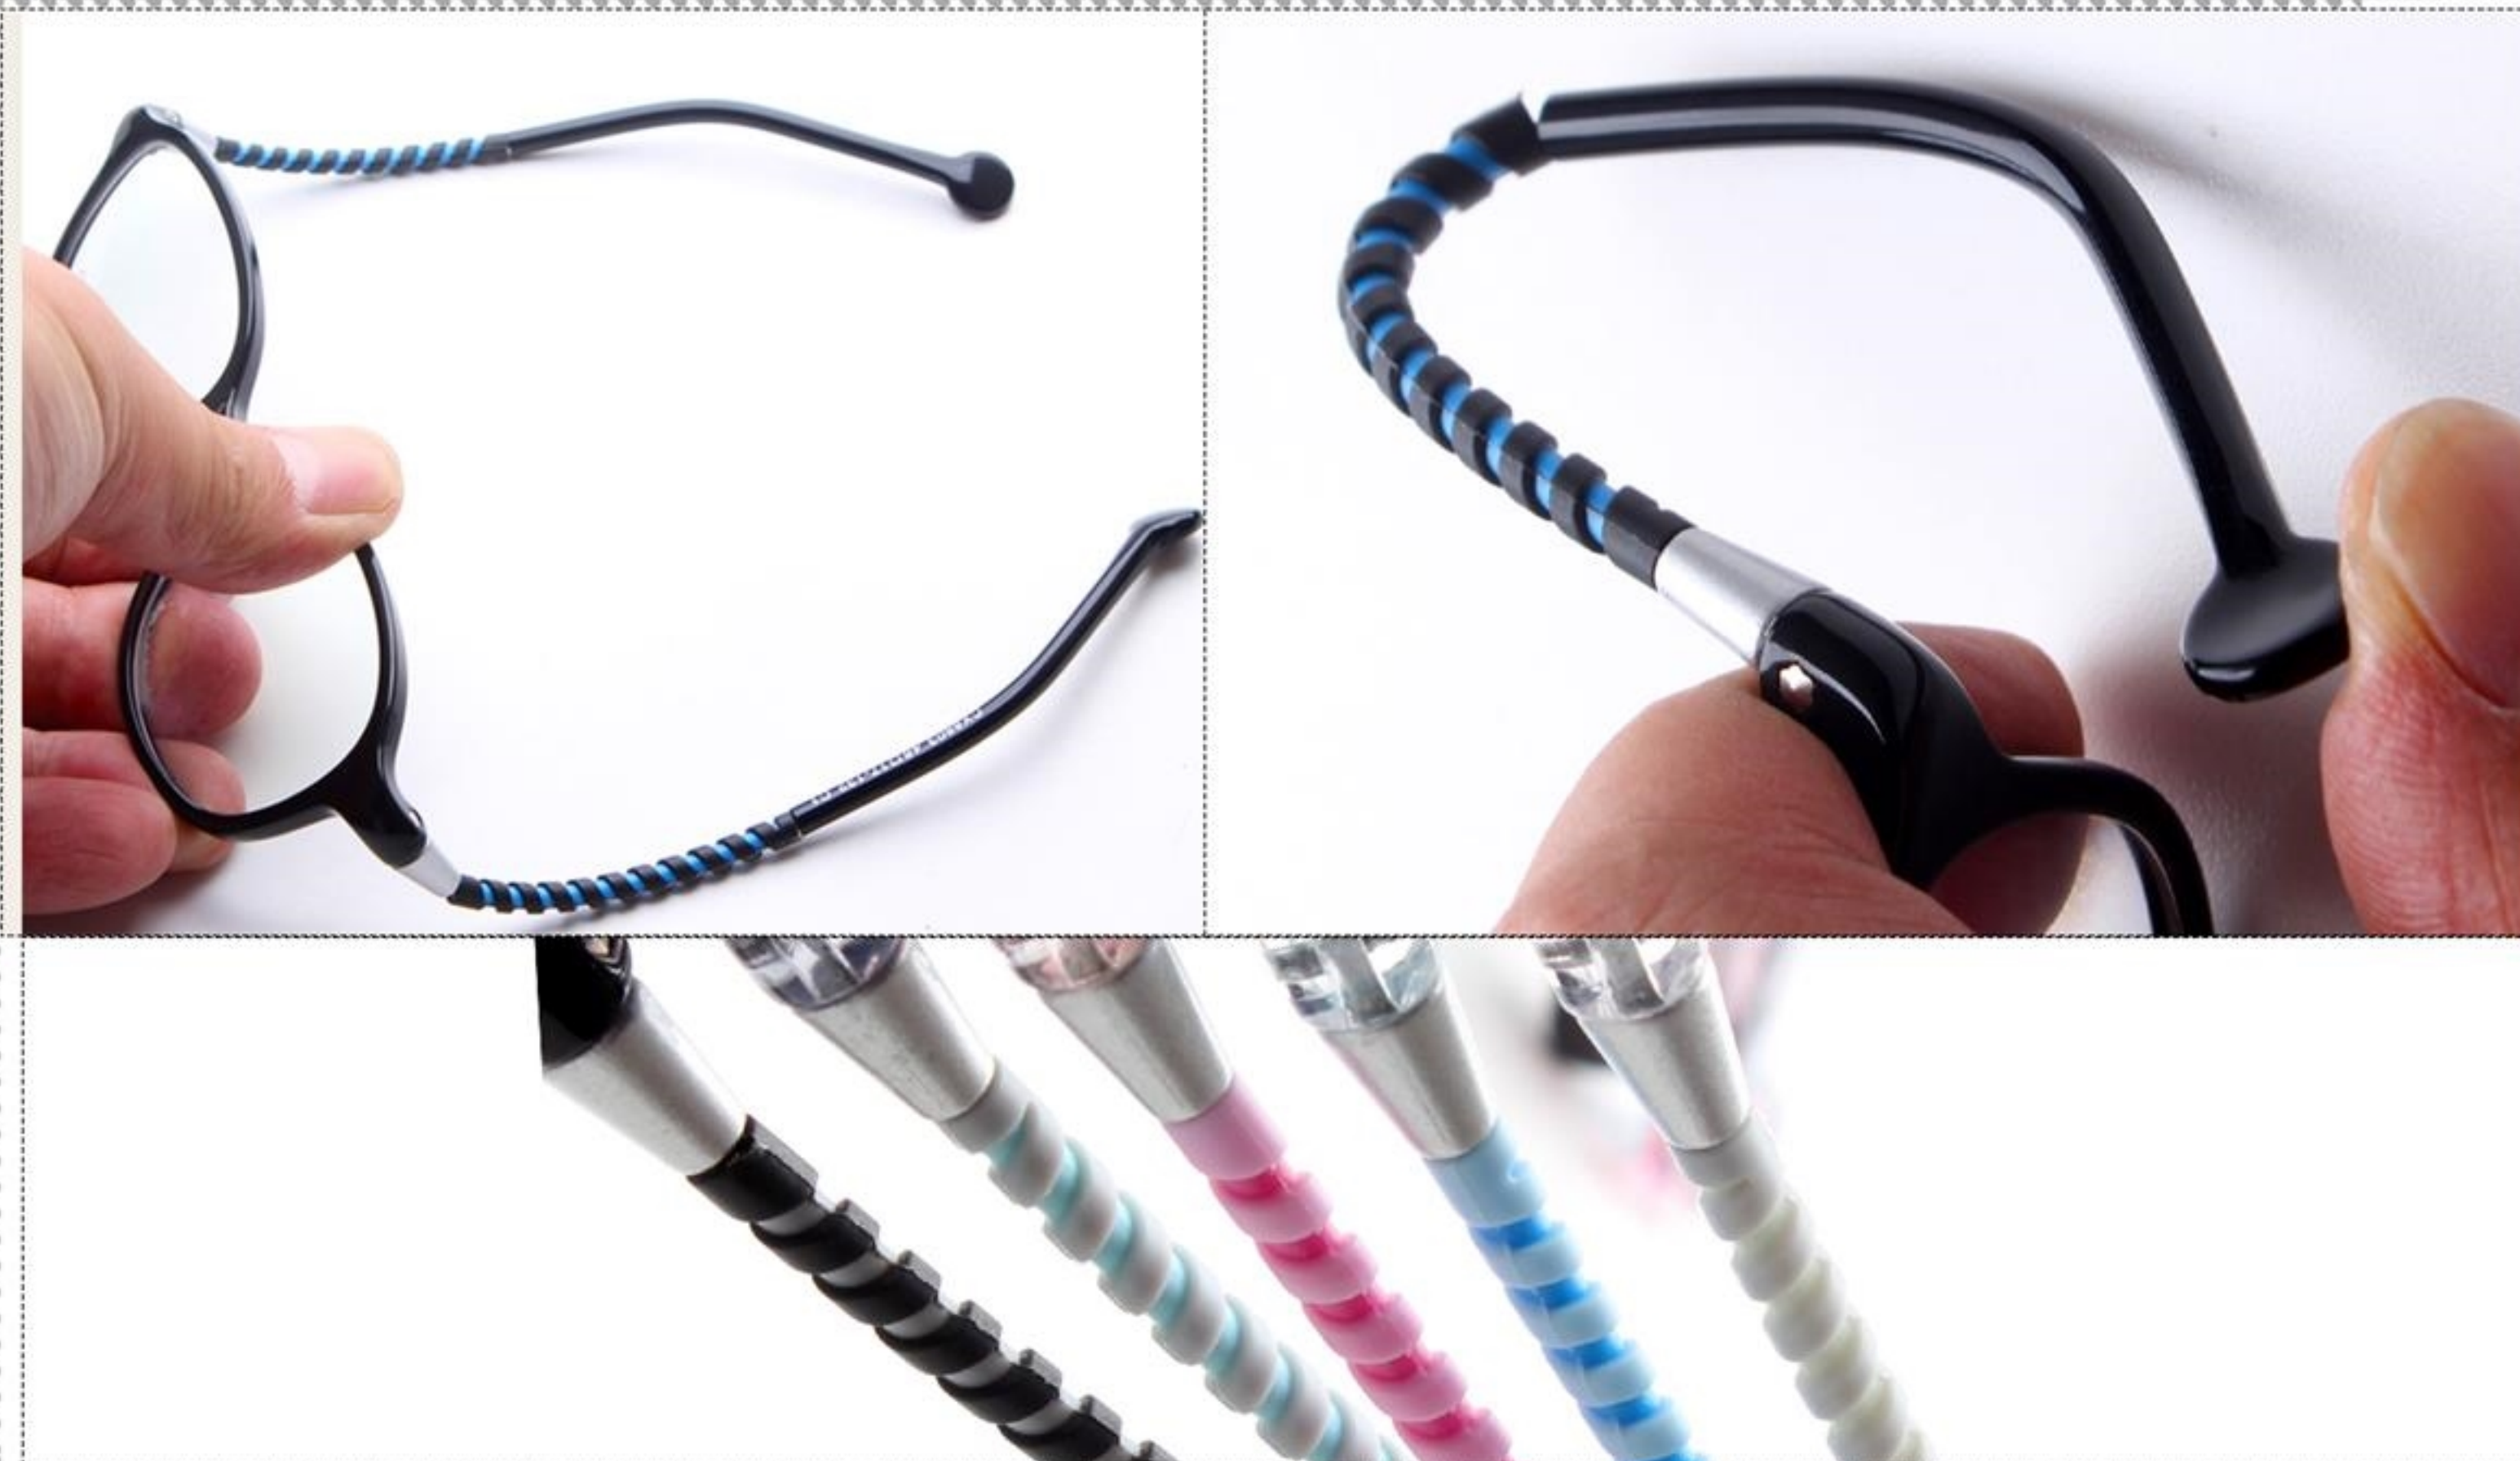

C9-1 Clear blue