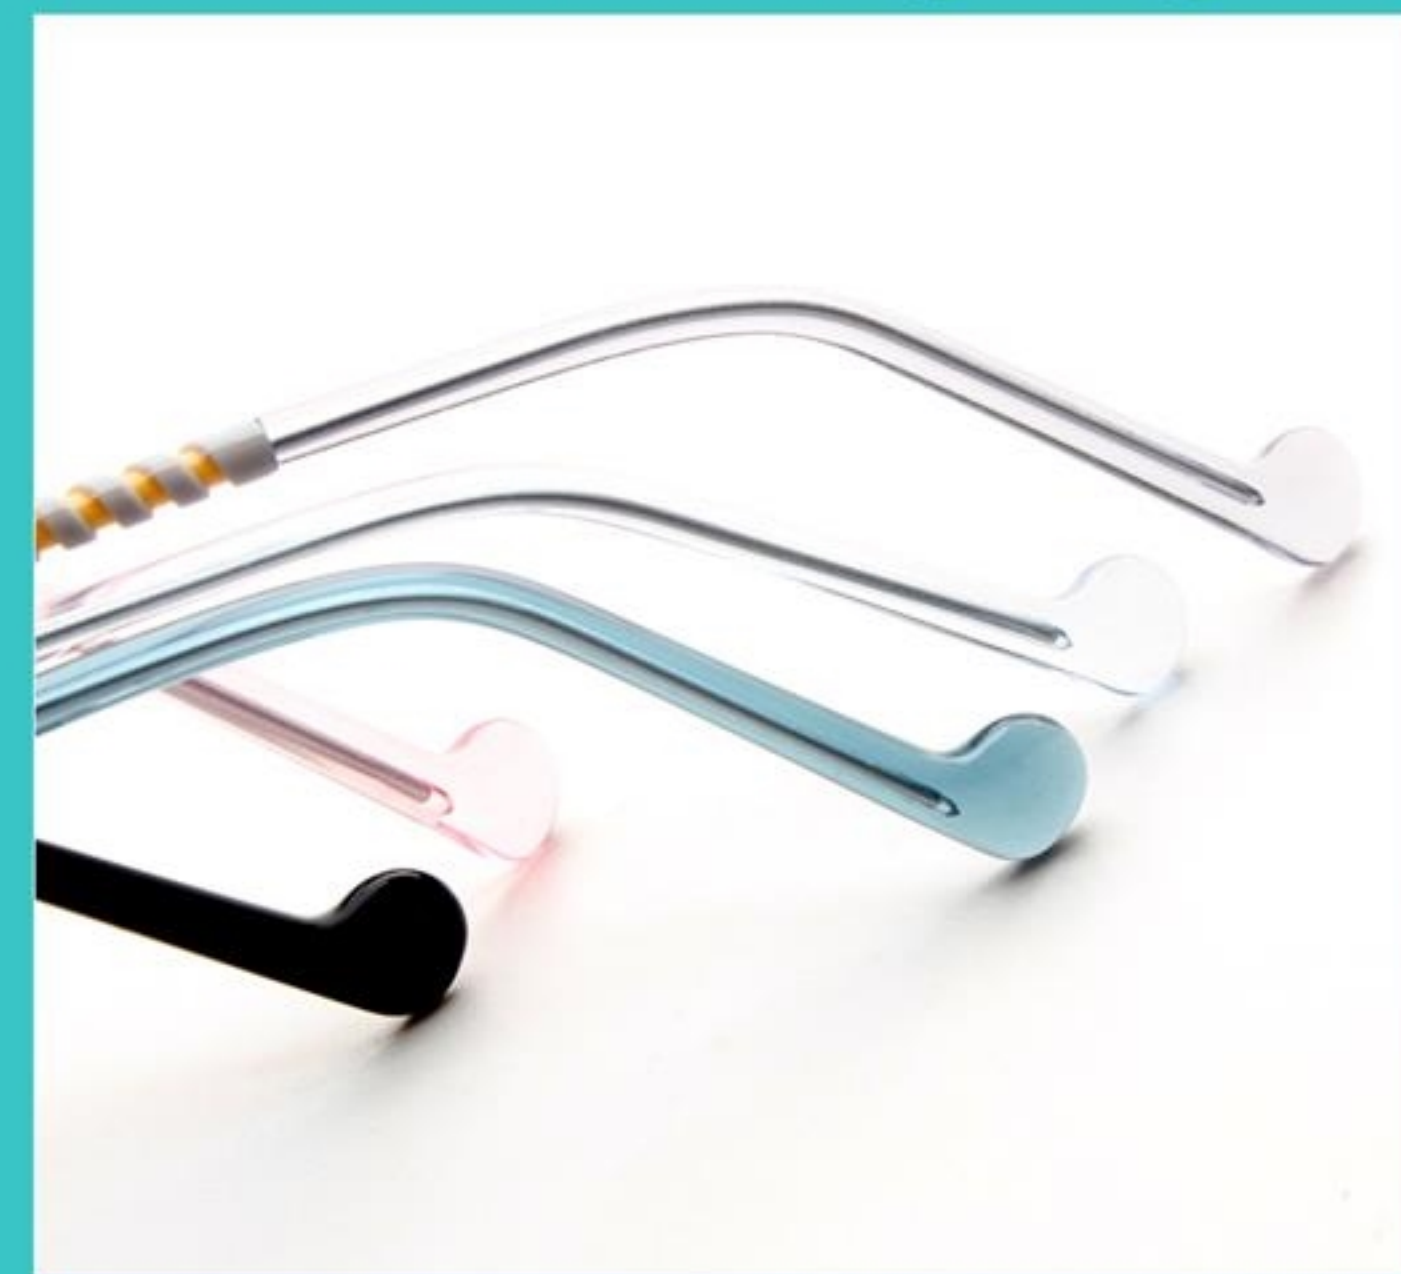

DETAILS:

Memory temple

**Threaded sleeve
Rotatable**

Adjustable nose pad

Acetate temple tips

C1 Black

C3-1 Clear pink

C6 Sapphire

**Threaded sleeve
Rotatable**

Adjustable nose pad

Acetate temple tips

C1 Black

C2 Clear grey

C3-1 Clear pink

C9-2 Deep blue

C11-1 Clear