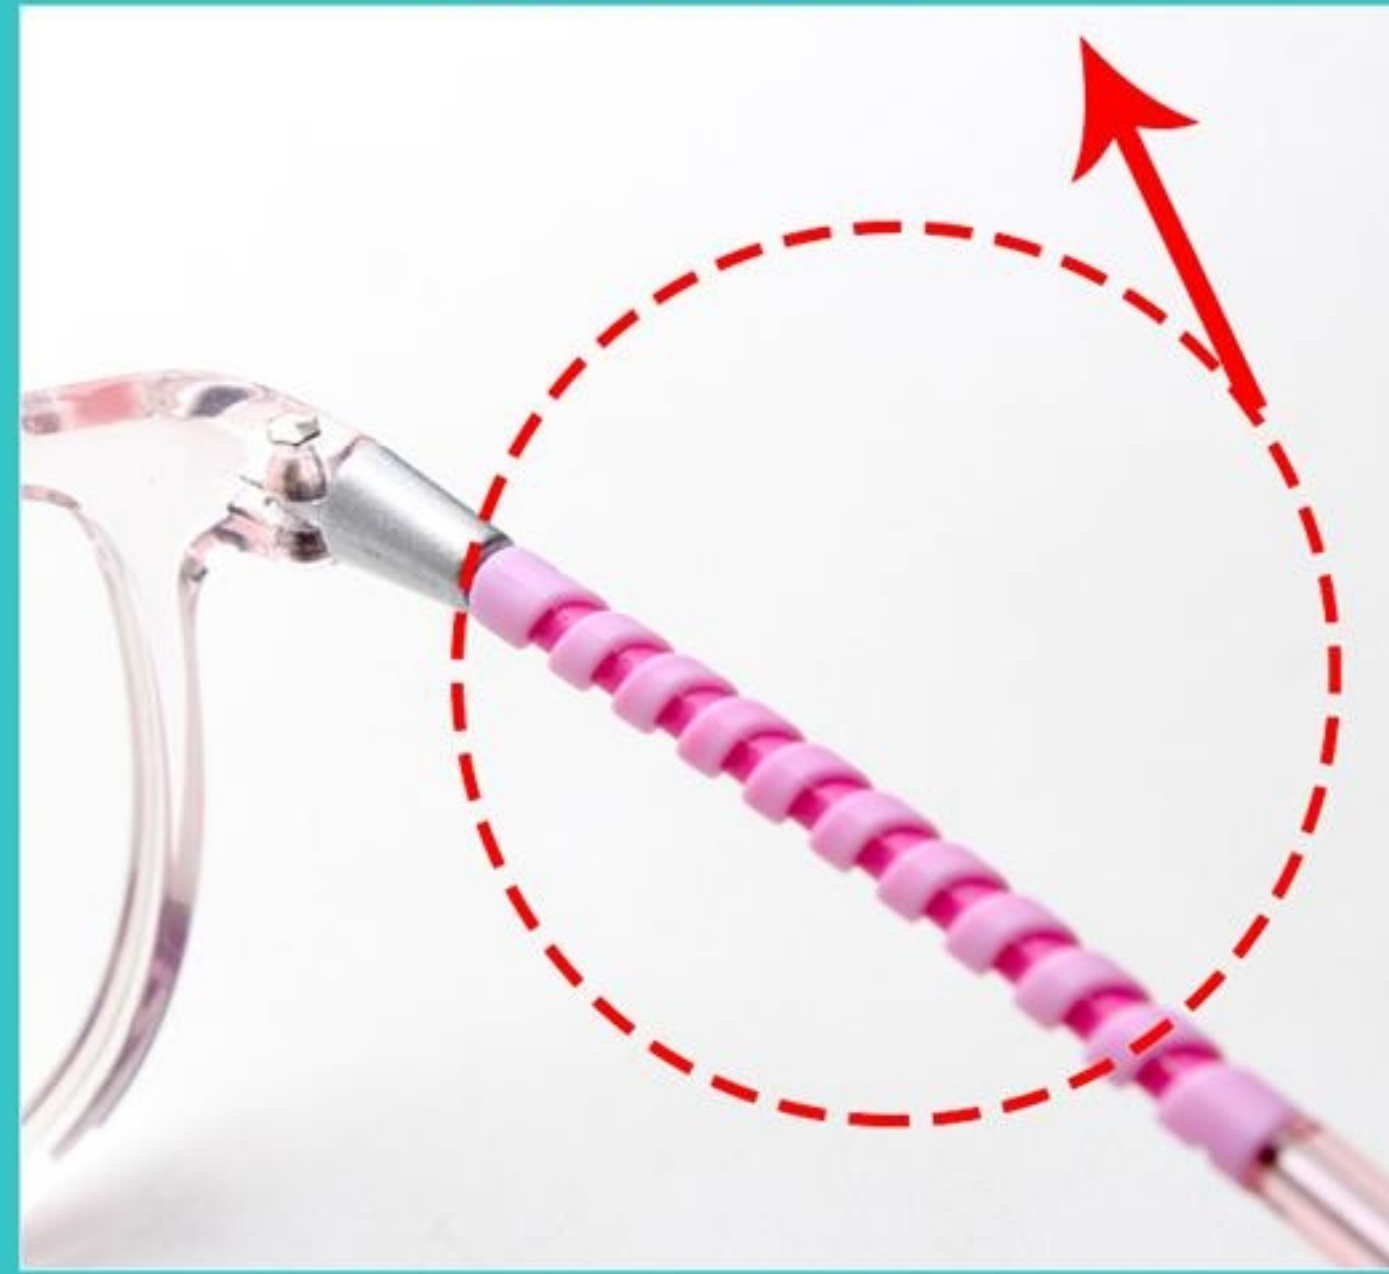

Size:49-18-140

CHILDREN

DETAILS:

Memory temple

**Threaded sleeve
Rotatable**

Adjustable nose pad

Acetate temple tips

C1 Black