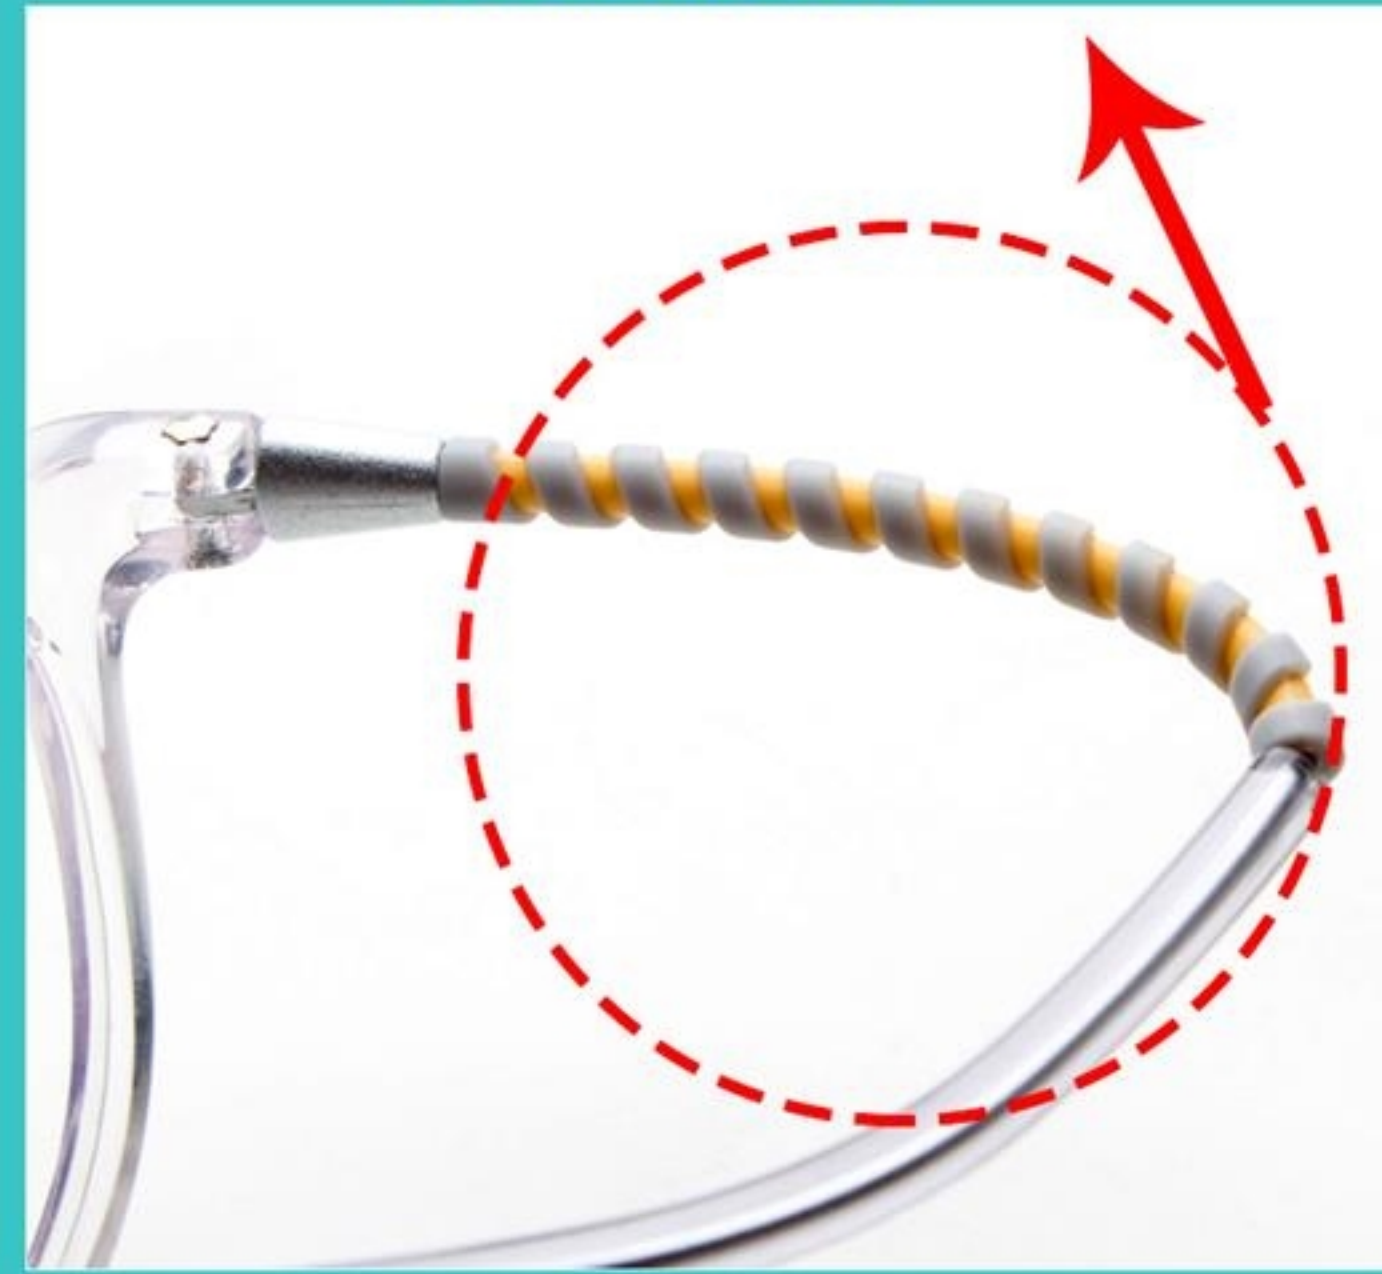

**Threaded sleeve
Rotatable**

Adjustable nose pad

Acetate temple tips

C1 Black

C3-1 ClearPink

C5-1 Clear violet

C9-1 Clear blue

C11-3 Clear