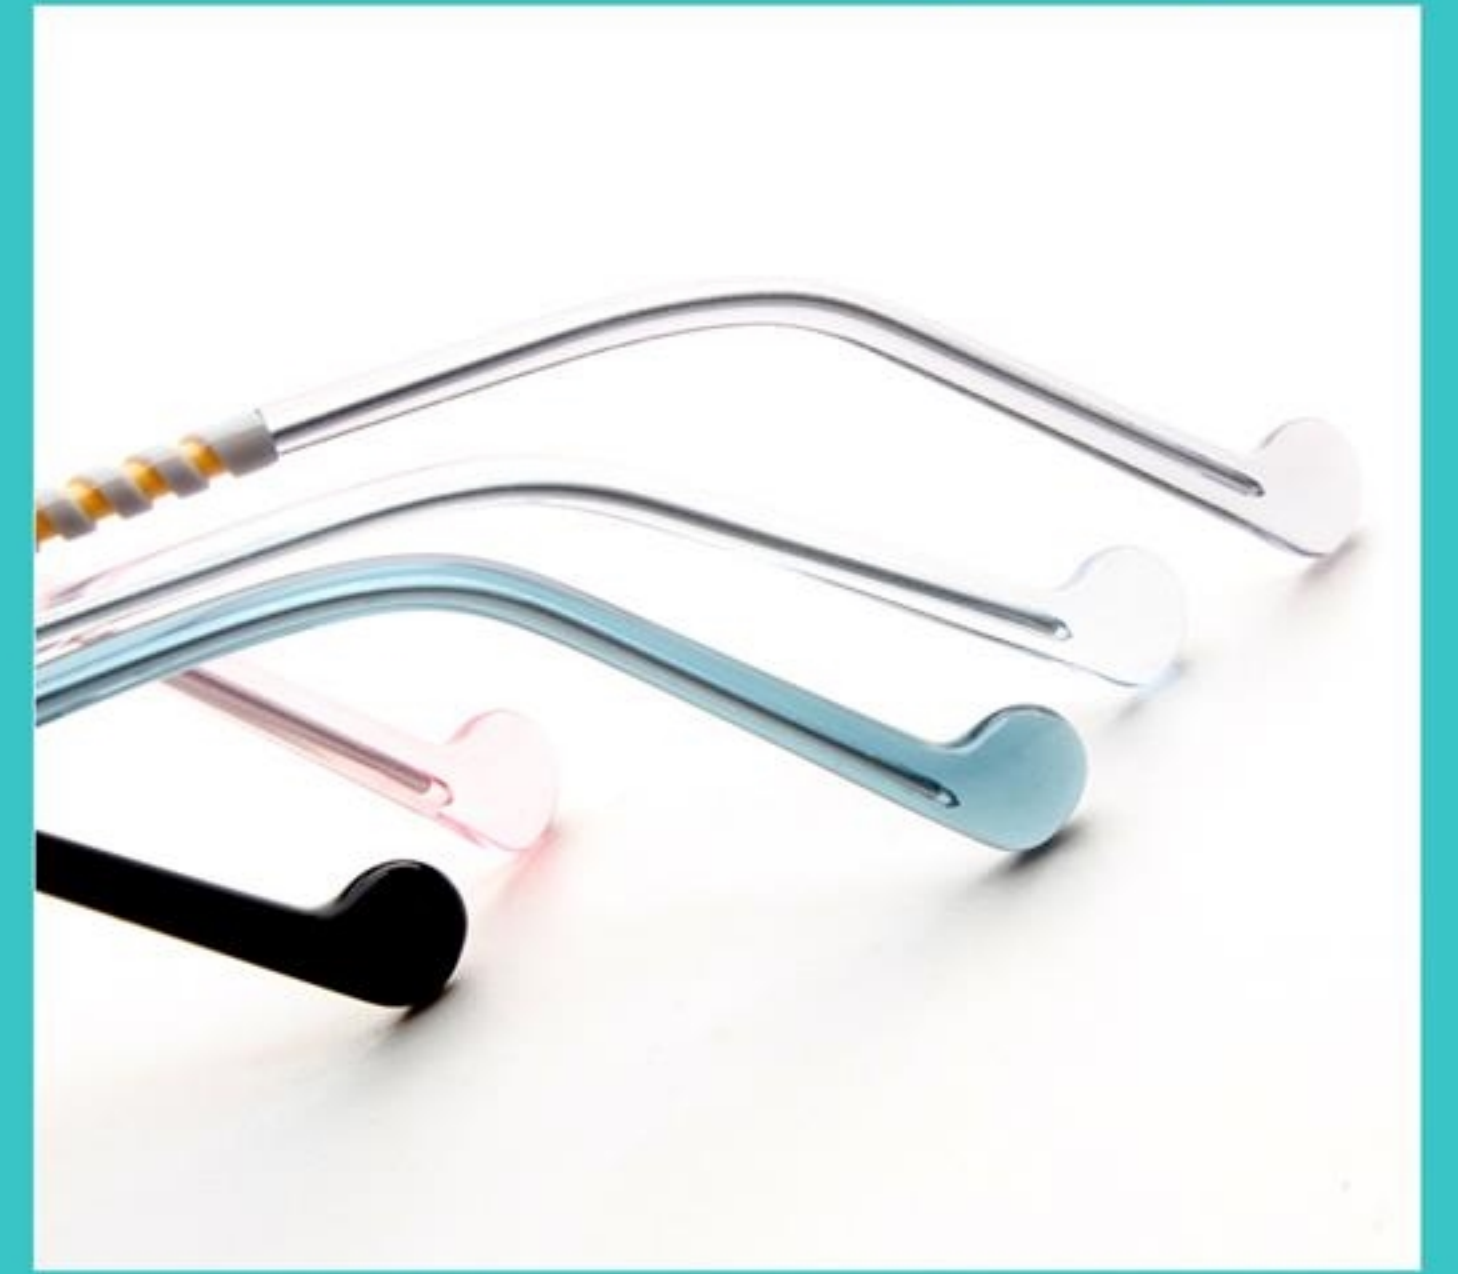

**Threaded sleeve
Rotatable**

Adjustable nose pad

Acetate temple tips

C1 Black

C2 Clear grey

C3-1 Clear pink

C9-2 Deep blue

C11-1 Clear