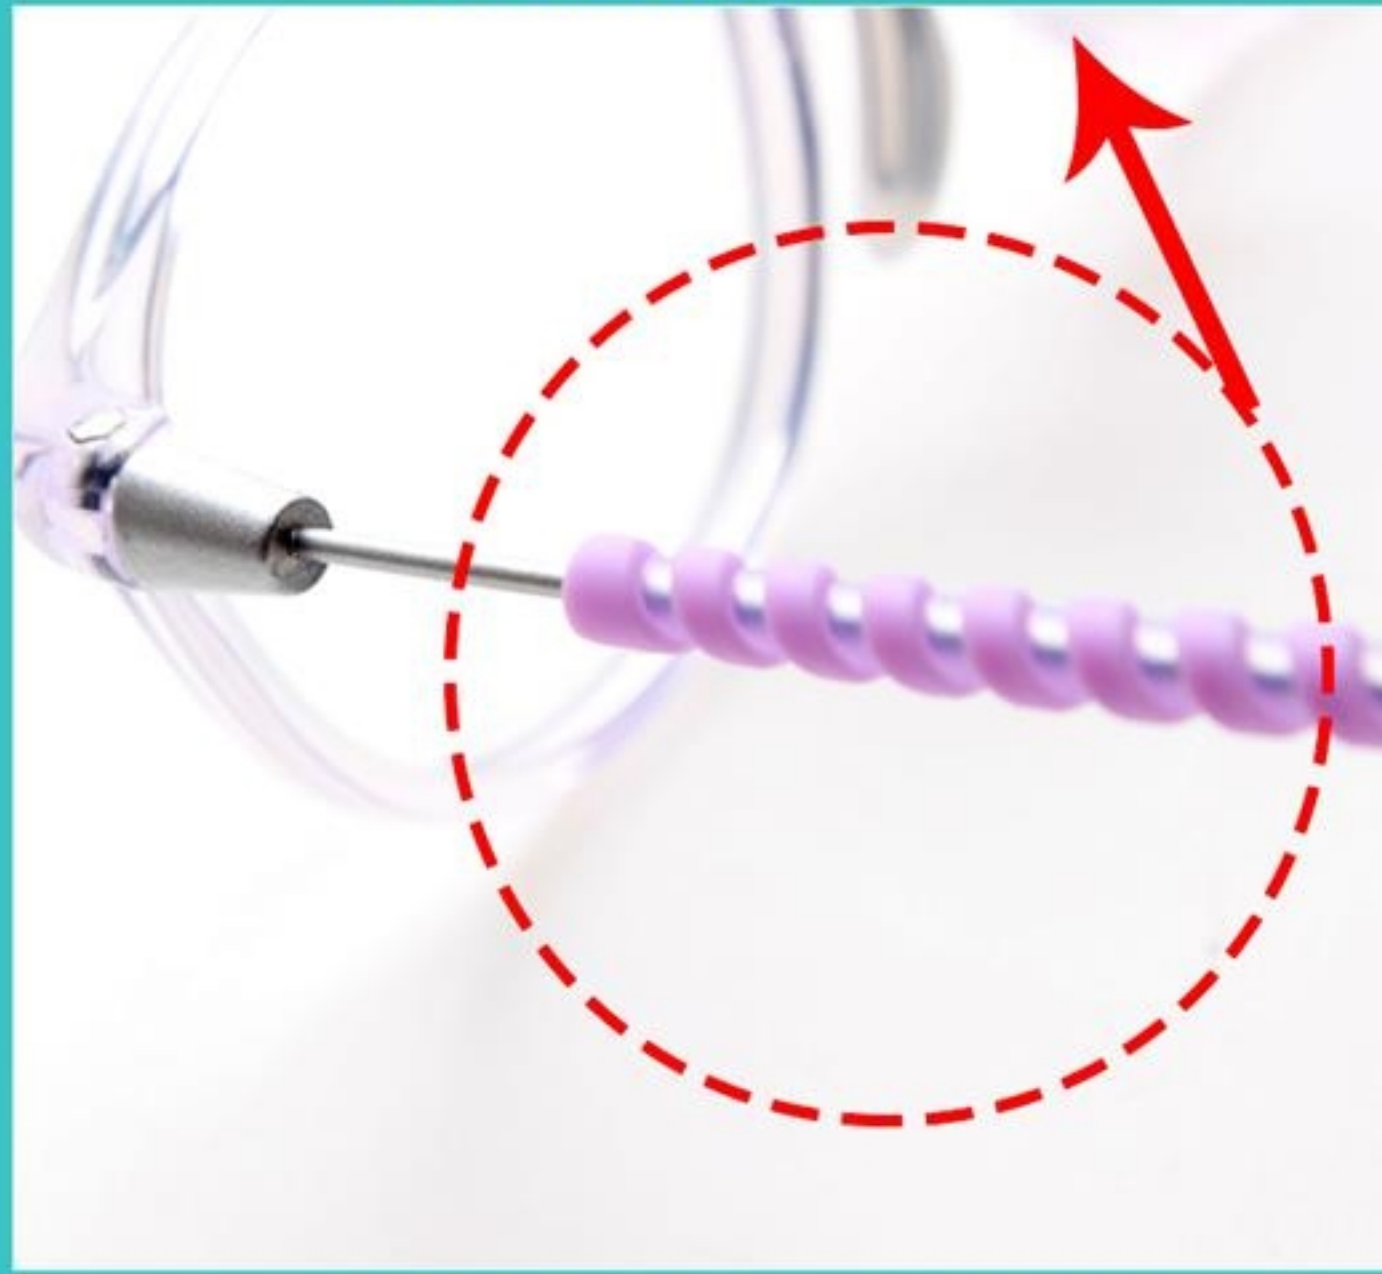

Size:48-18-140

CHILDREN

DETAILS:

Memory temple

Threaded sleeve
Rotatable

Adjustable nose pad

Acetate temple tips

C1 Black