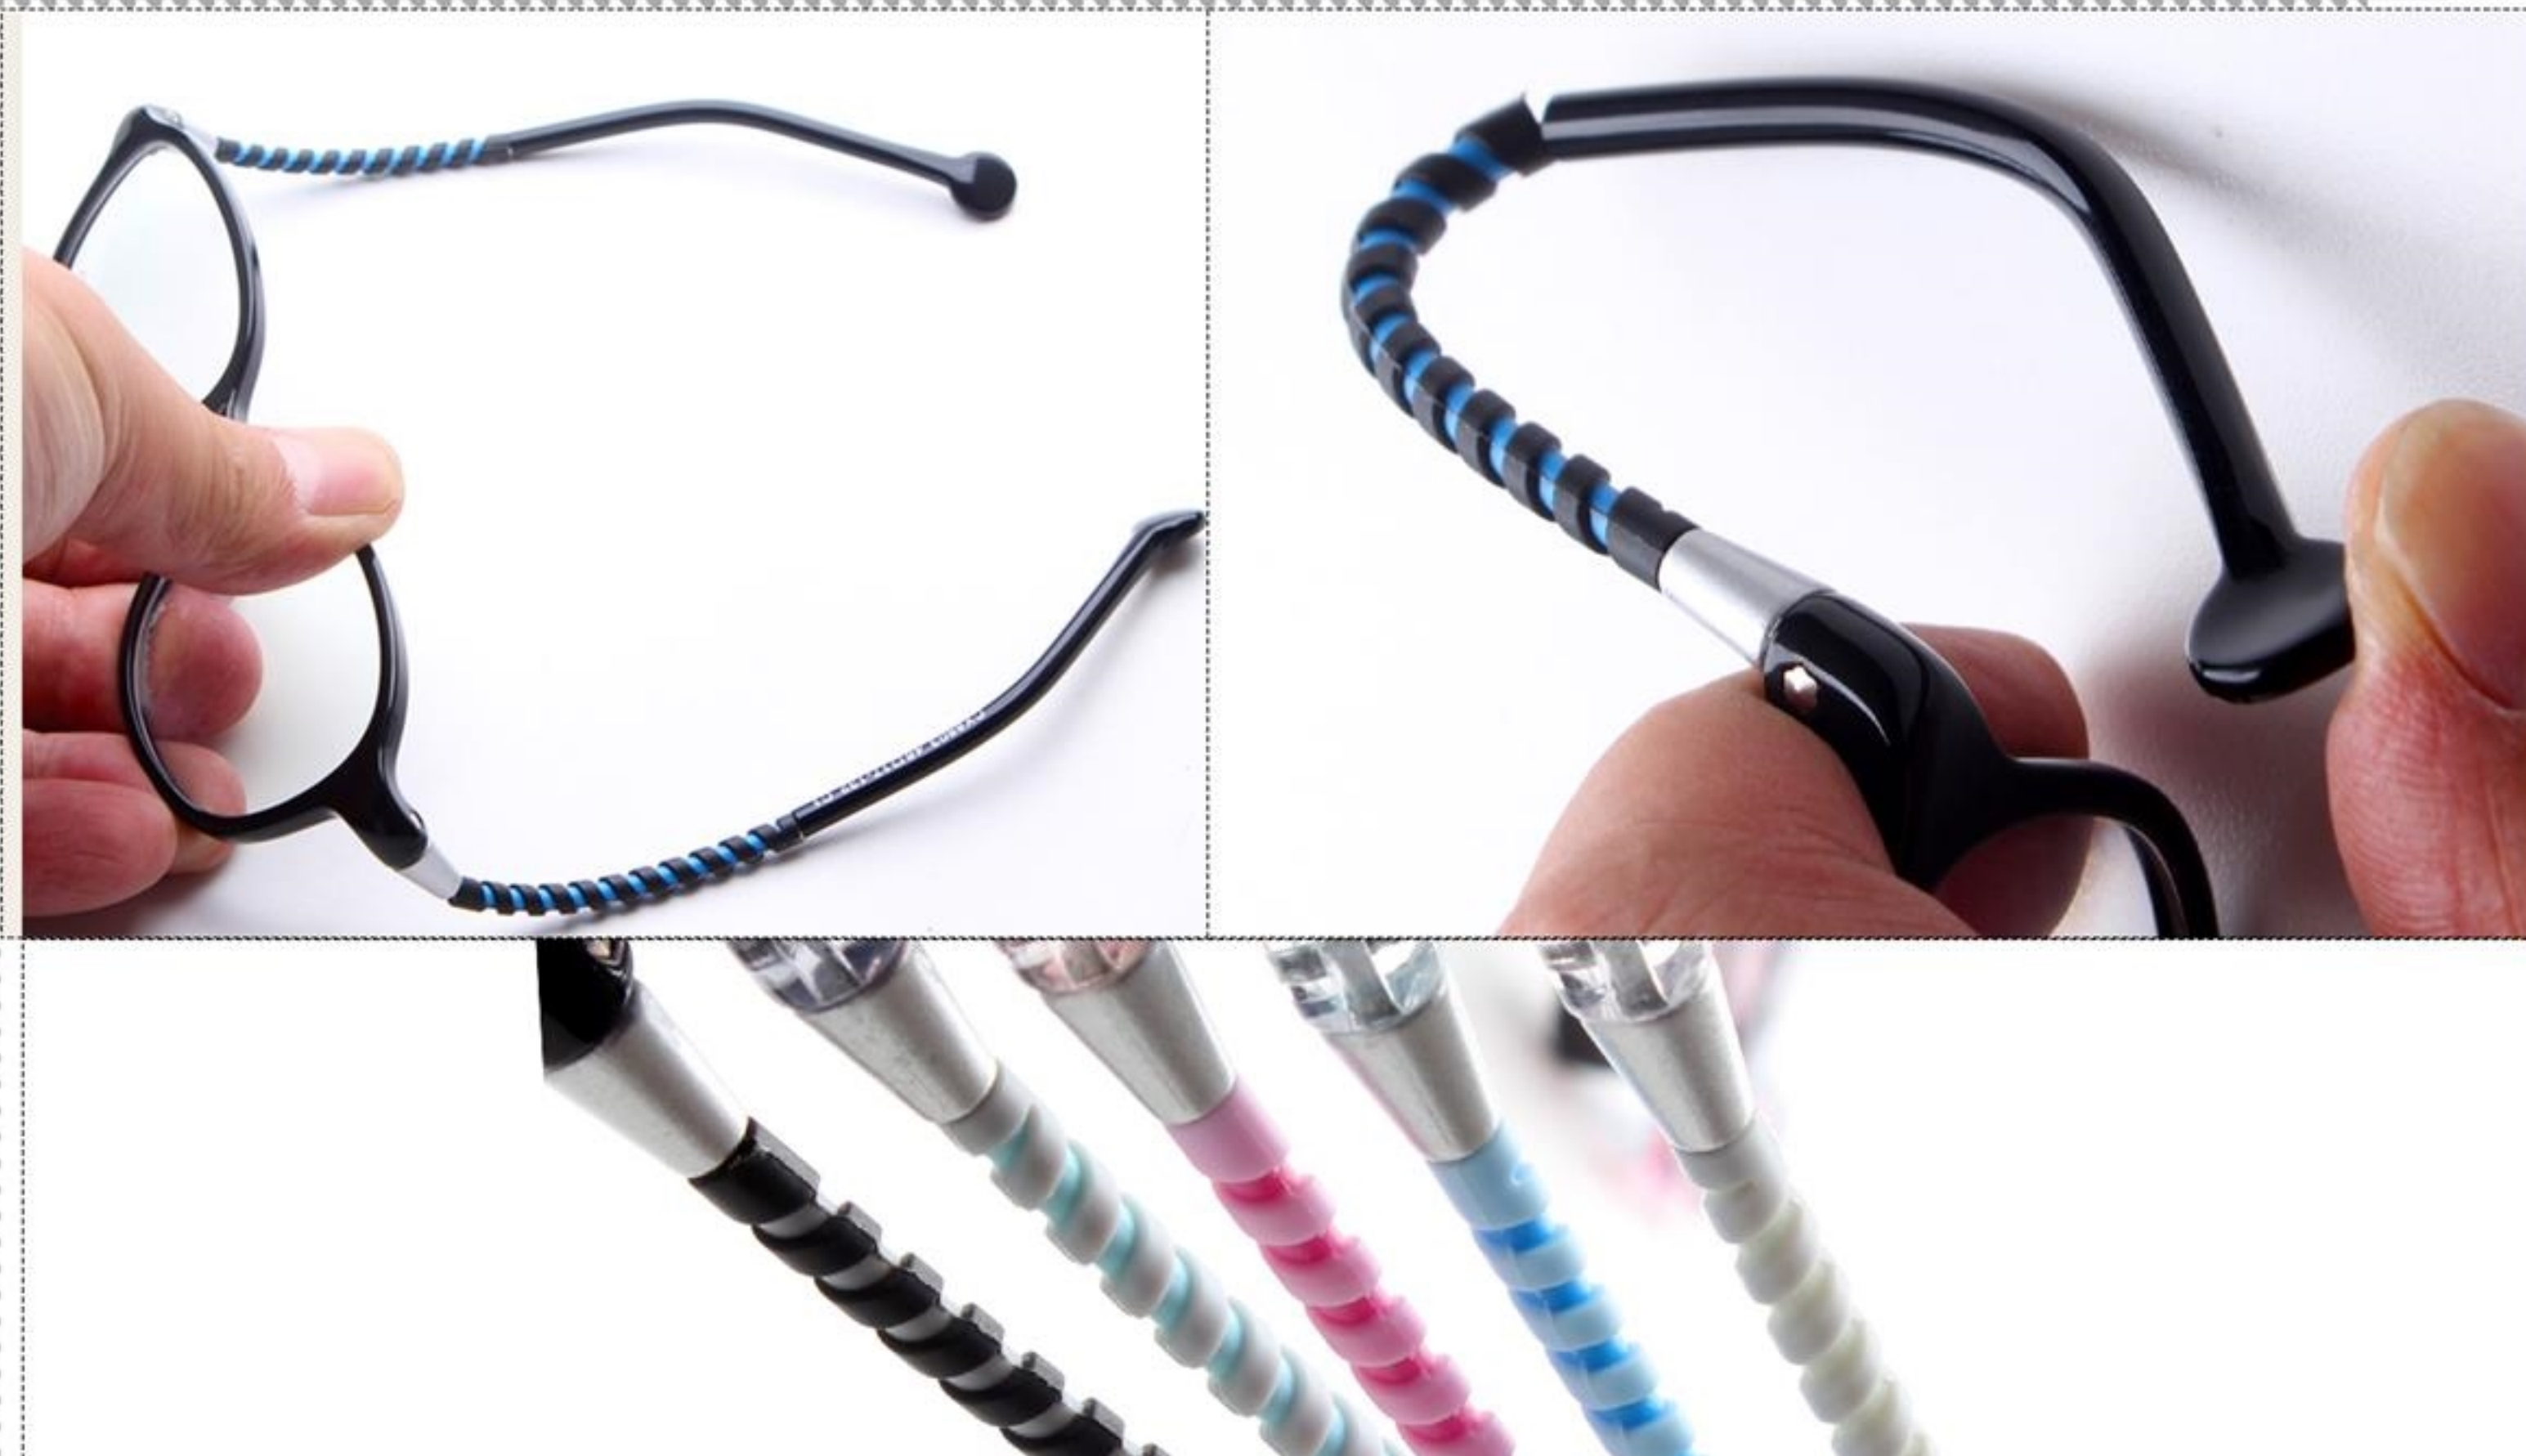

TR & MEMORY TITANIUM

MODEL:8810

Size:50-19-140

CHILDREN

Memory temple

**Threaded sleeve
Rotatable**

Adjustable nose pad

Acetate temple tips

DETAILS: