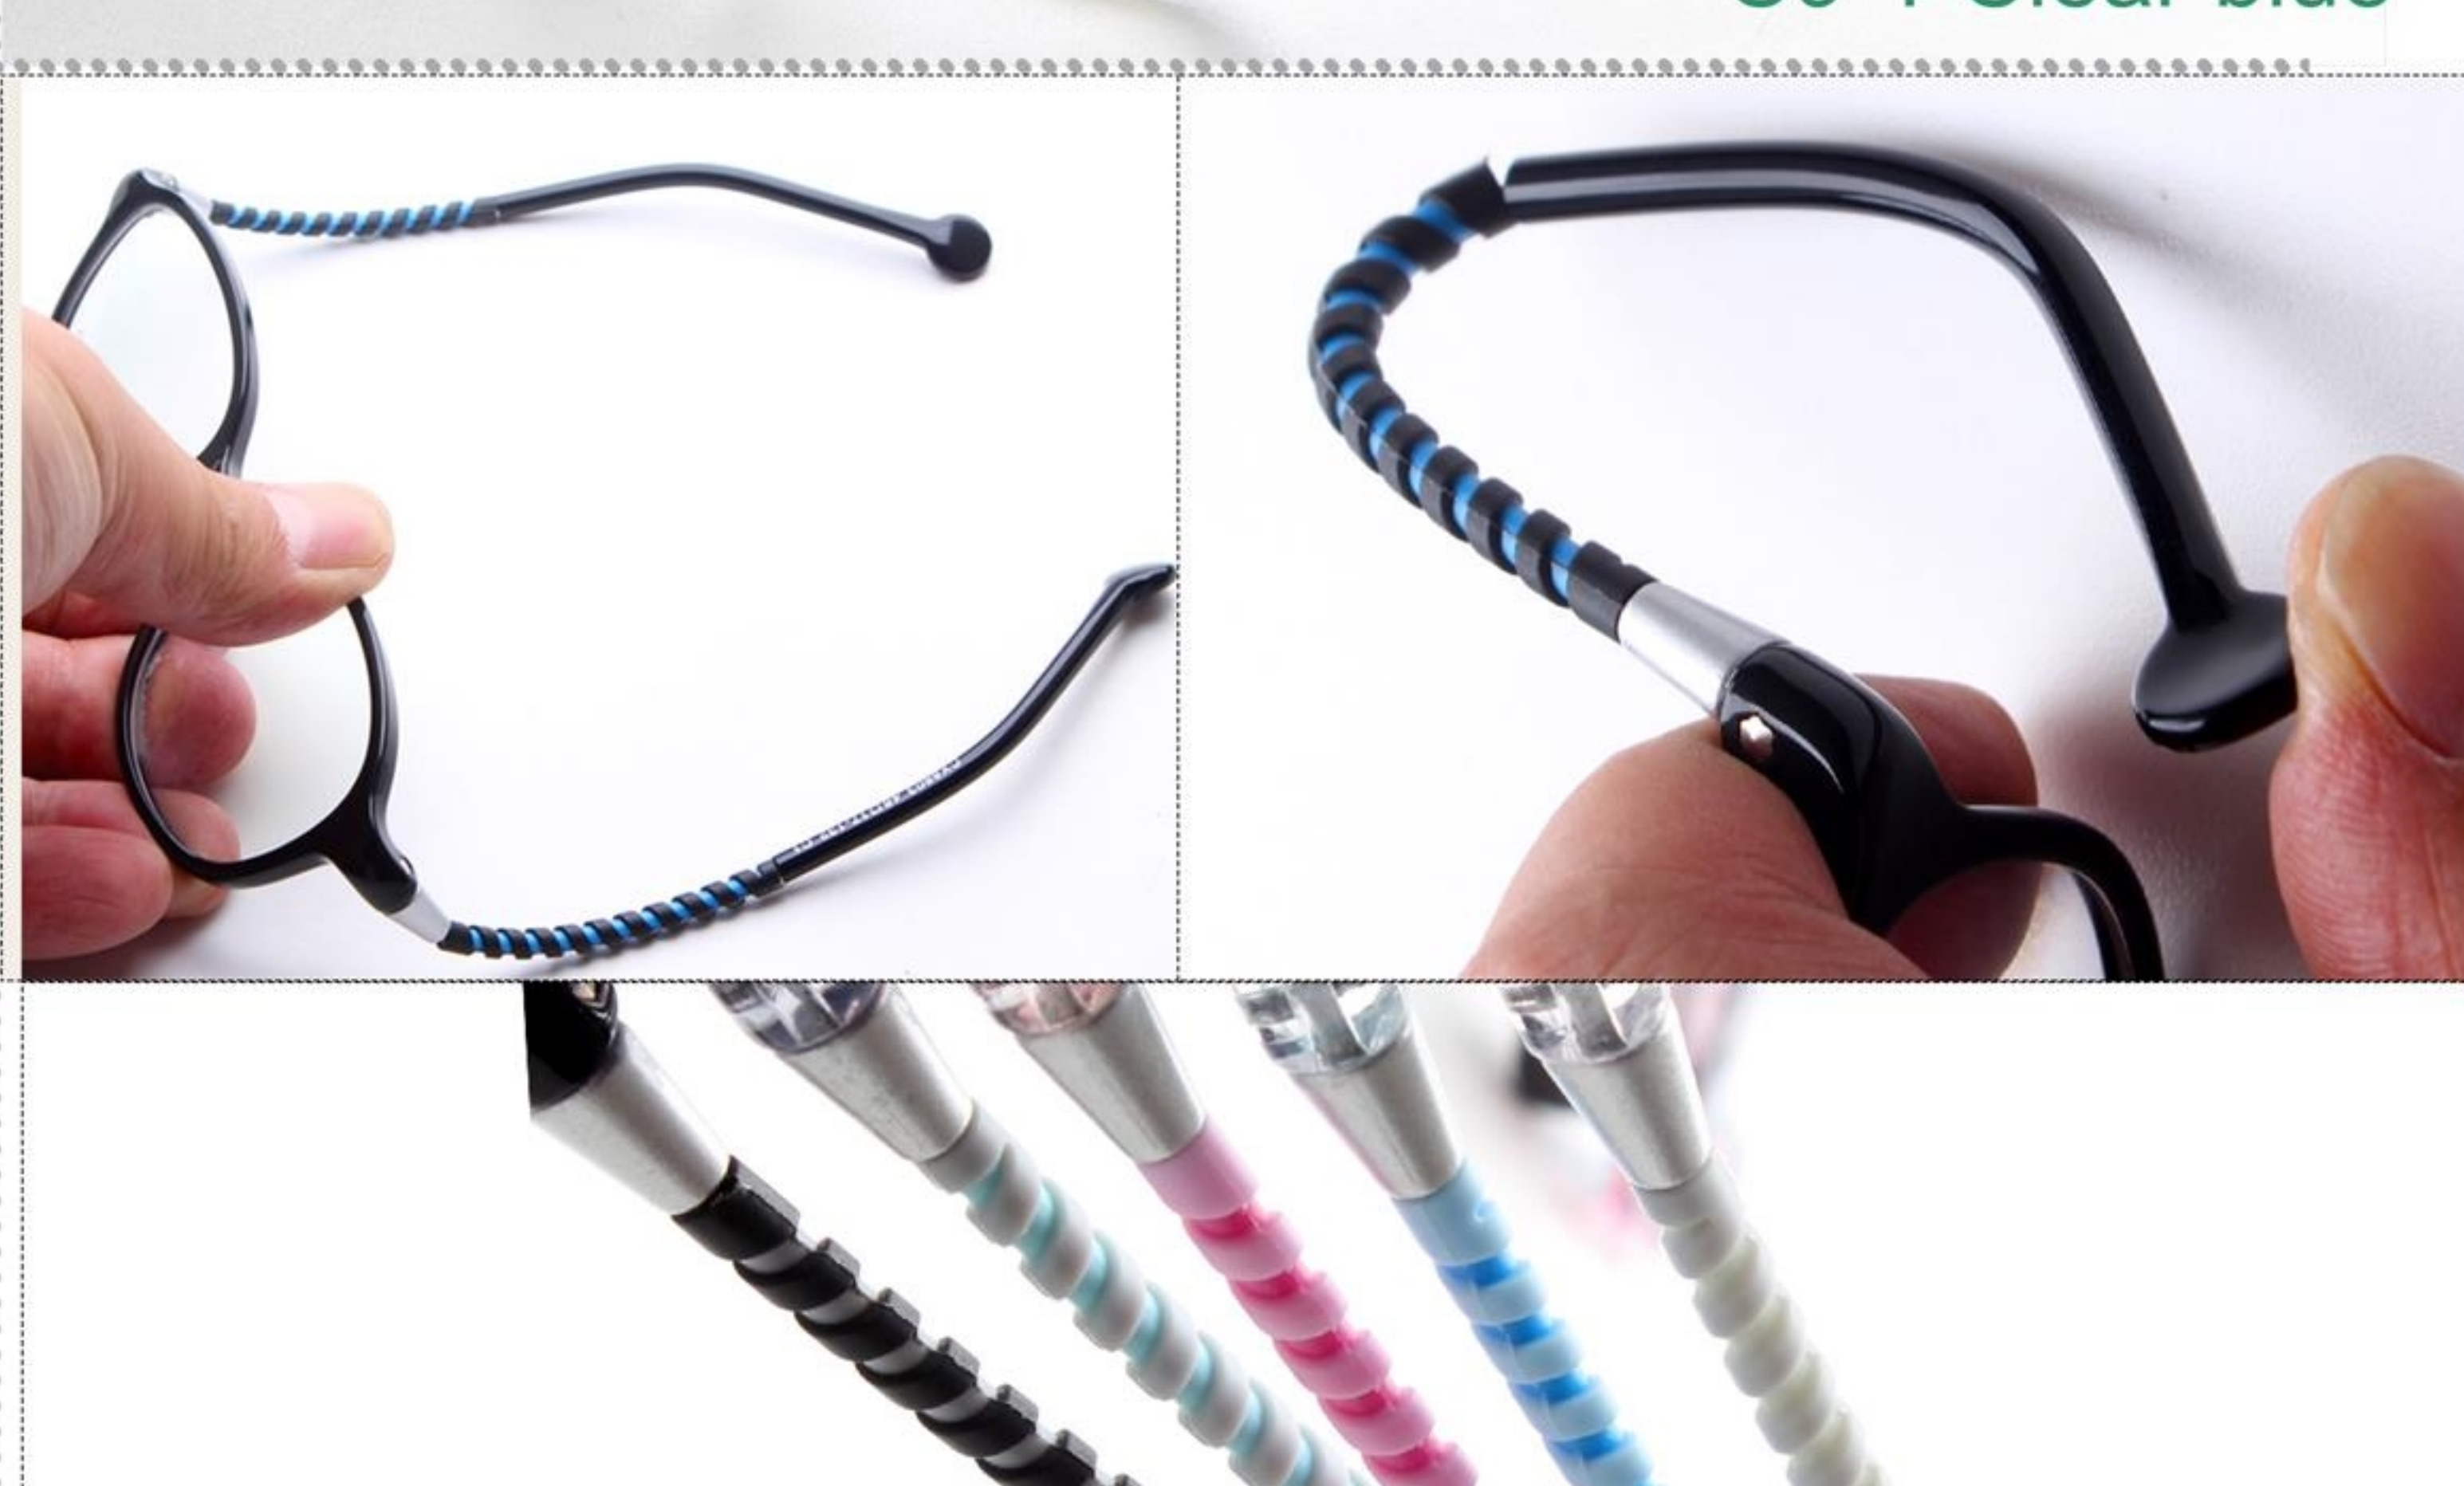

Threaded sleeve
Rotatable

Adjustable nose pad

Acetate temple tips

C1 Black

C3-1 ClearPink

C5-1 Clear violet

C9-1 Clear blue

C11-2 Clear