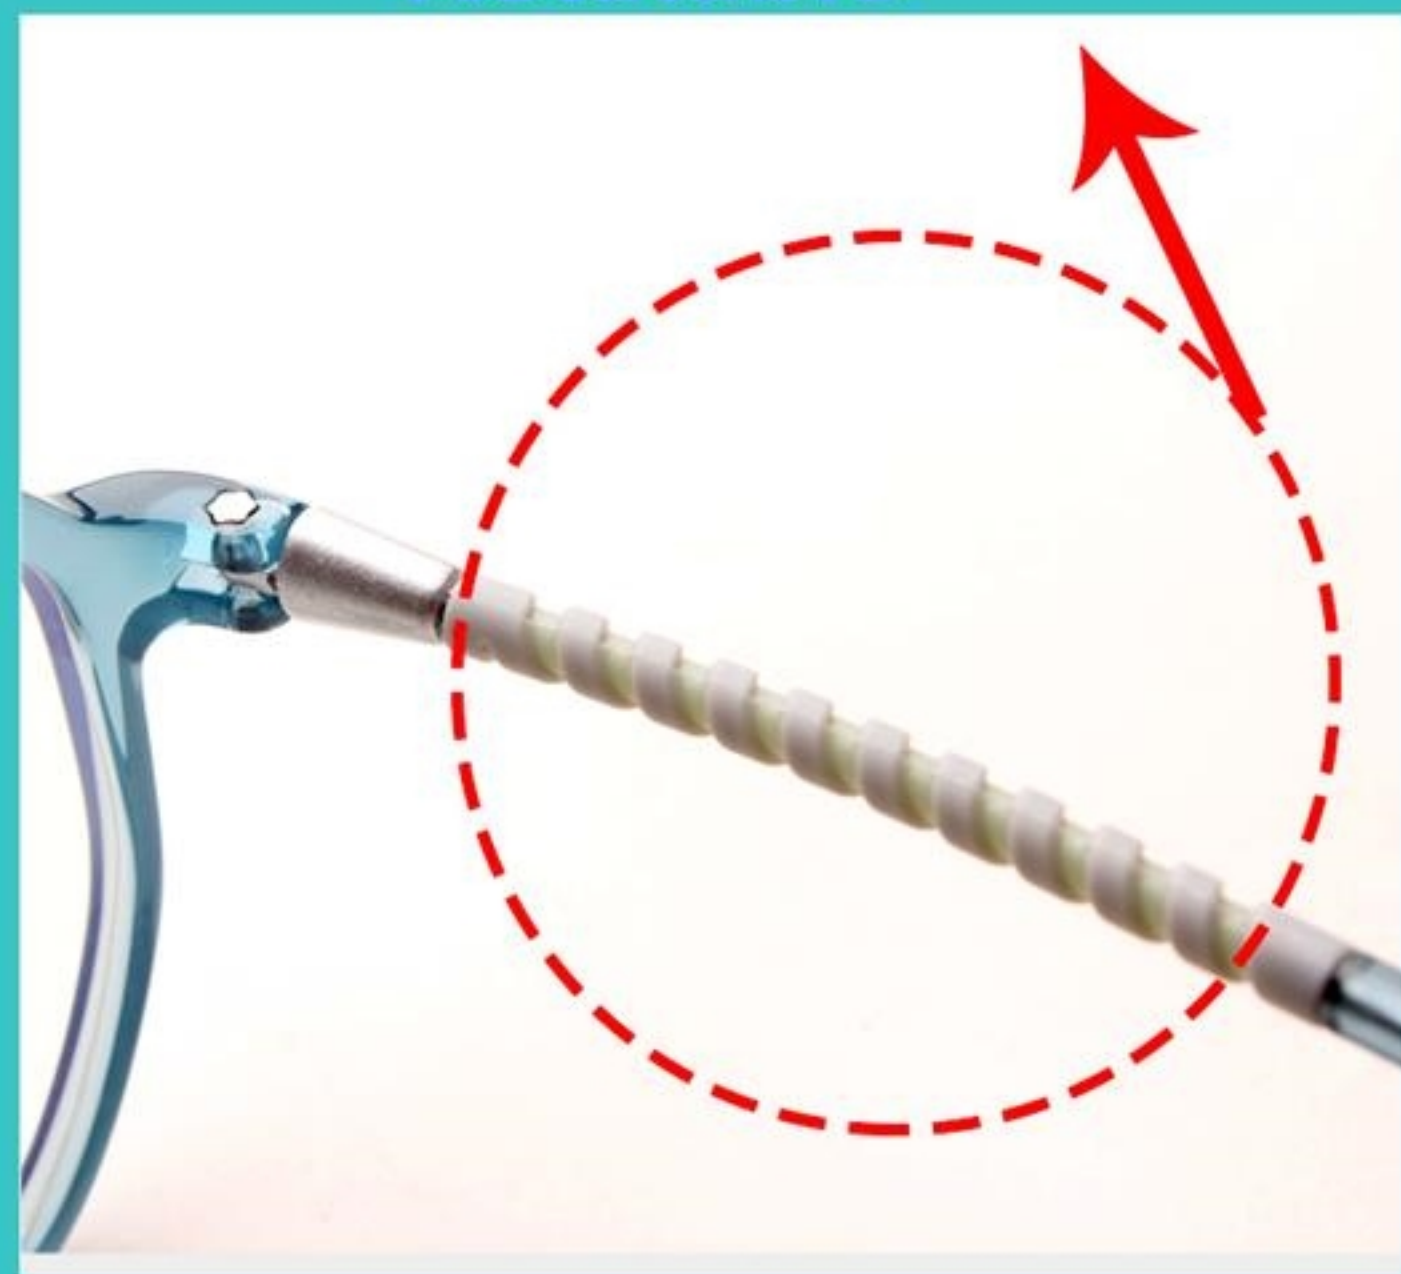

TR & MEMORY TITANIUM

MODEL:8817

Size:50-18-140

CHILDREN

DETAILS: