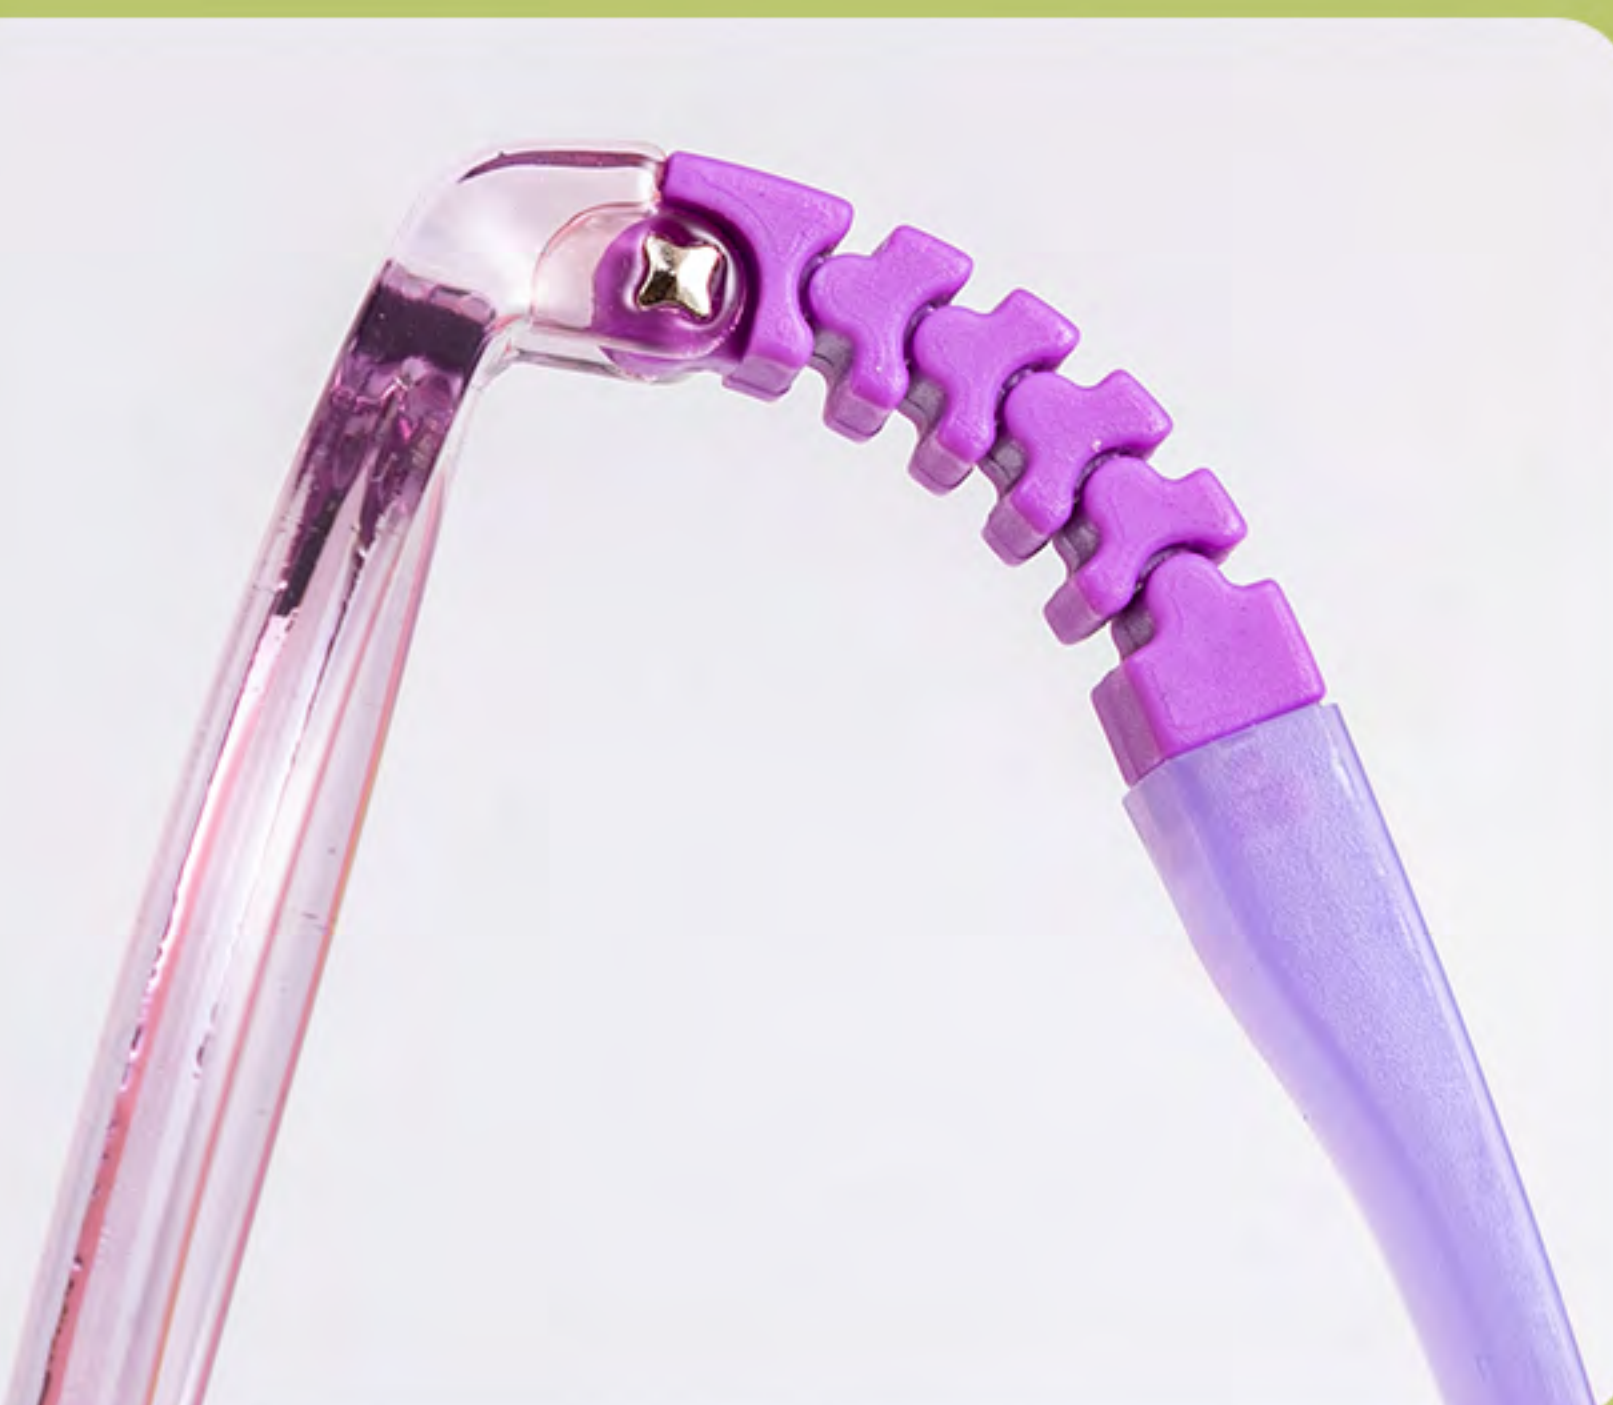

C6-GRAY

C3-BLUE

C7-PURPLE

C4-BLACK AND BLUE

C9-DARK BLUE

SUPER ELASTIC SILICONE GLASSES FOR KIDS

MODEL NUMBER: PH8607

MATERIAL: TR90+ SILICONE

SIZE: 45□17-148

SUITABLE FOR: TEENAGERS AND CHILDREN

C1-BLACK

C6-GRAY

C2-TRANSPARENT

C7-PURPLE

C3-BLUE

C8-BLACK AND GRAY