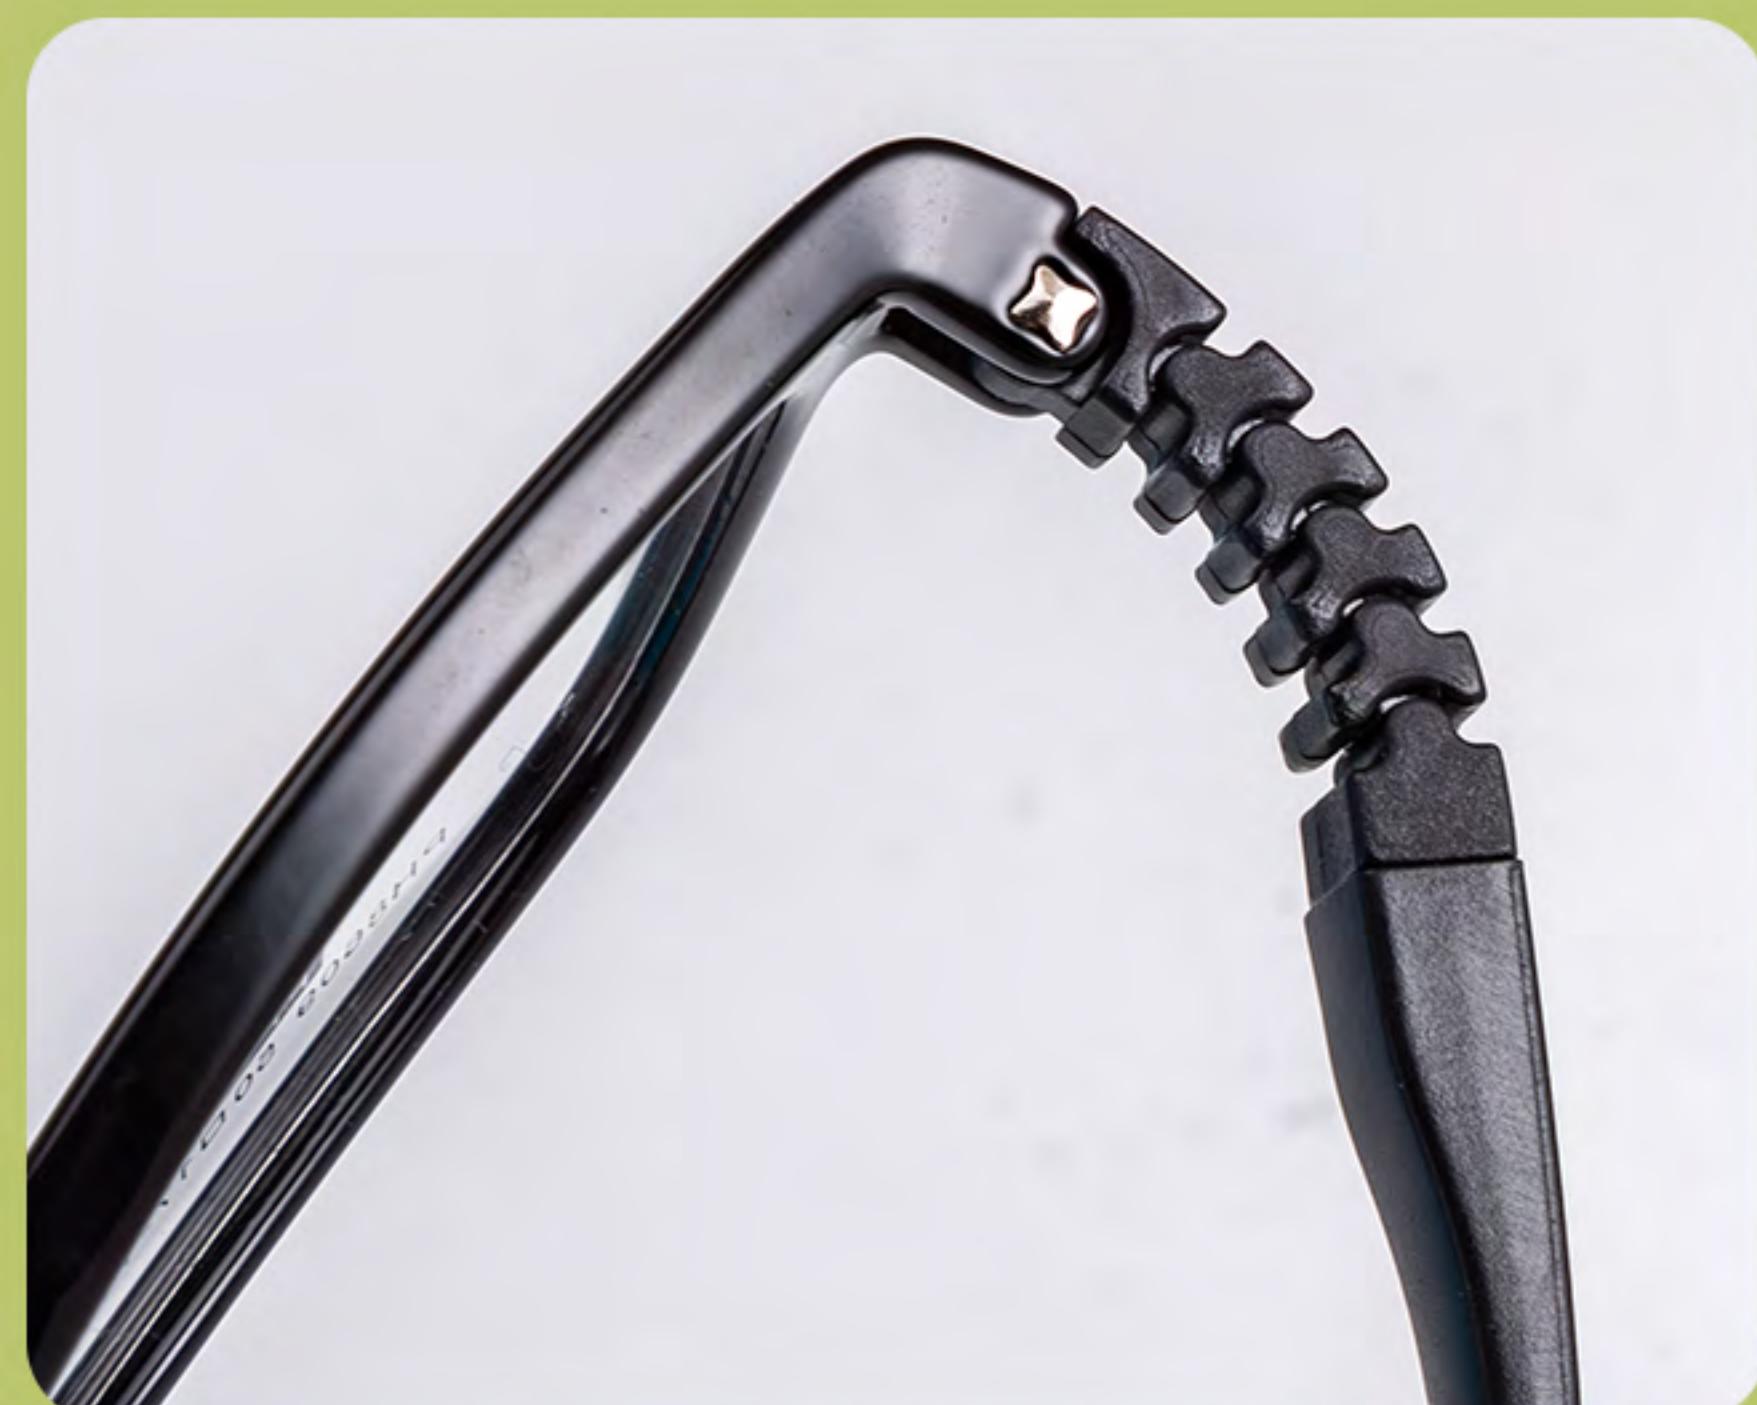

C3-BLUE

C8-BLACK AND GRAY

C5-PINK

C9-DARK BLUE

SUPER ELASTIC SILICONE GLASSES FOR KIDS

MODEL NUMBER: PH8610

MATERIAL: TR90+ SILICONE

SIZE: 49□17-148