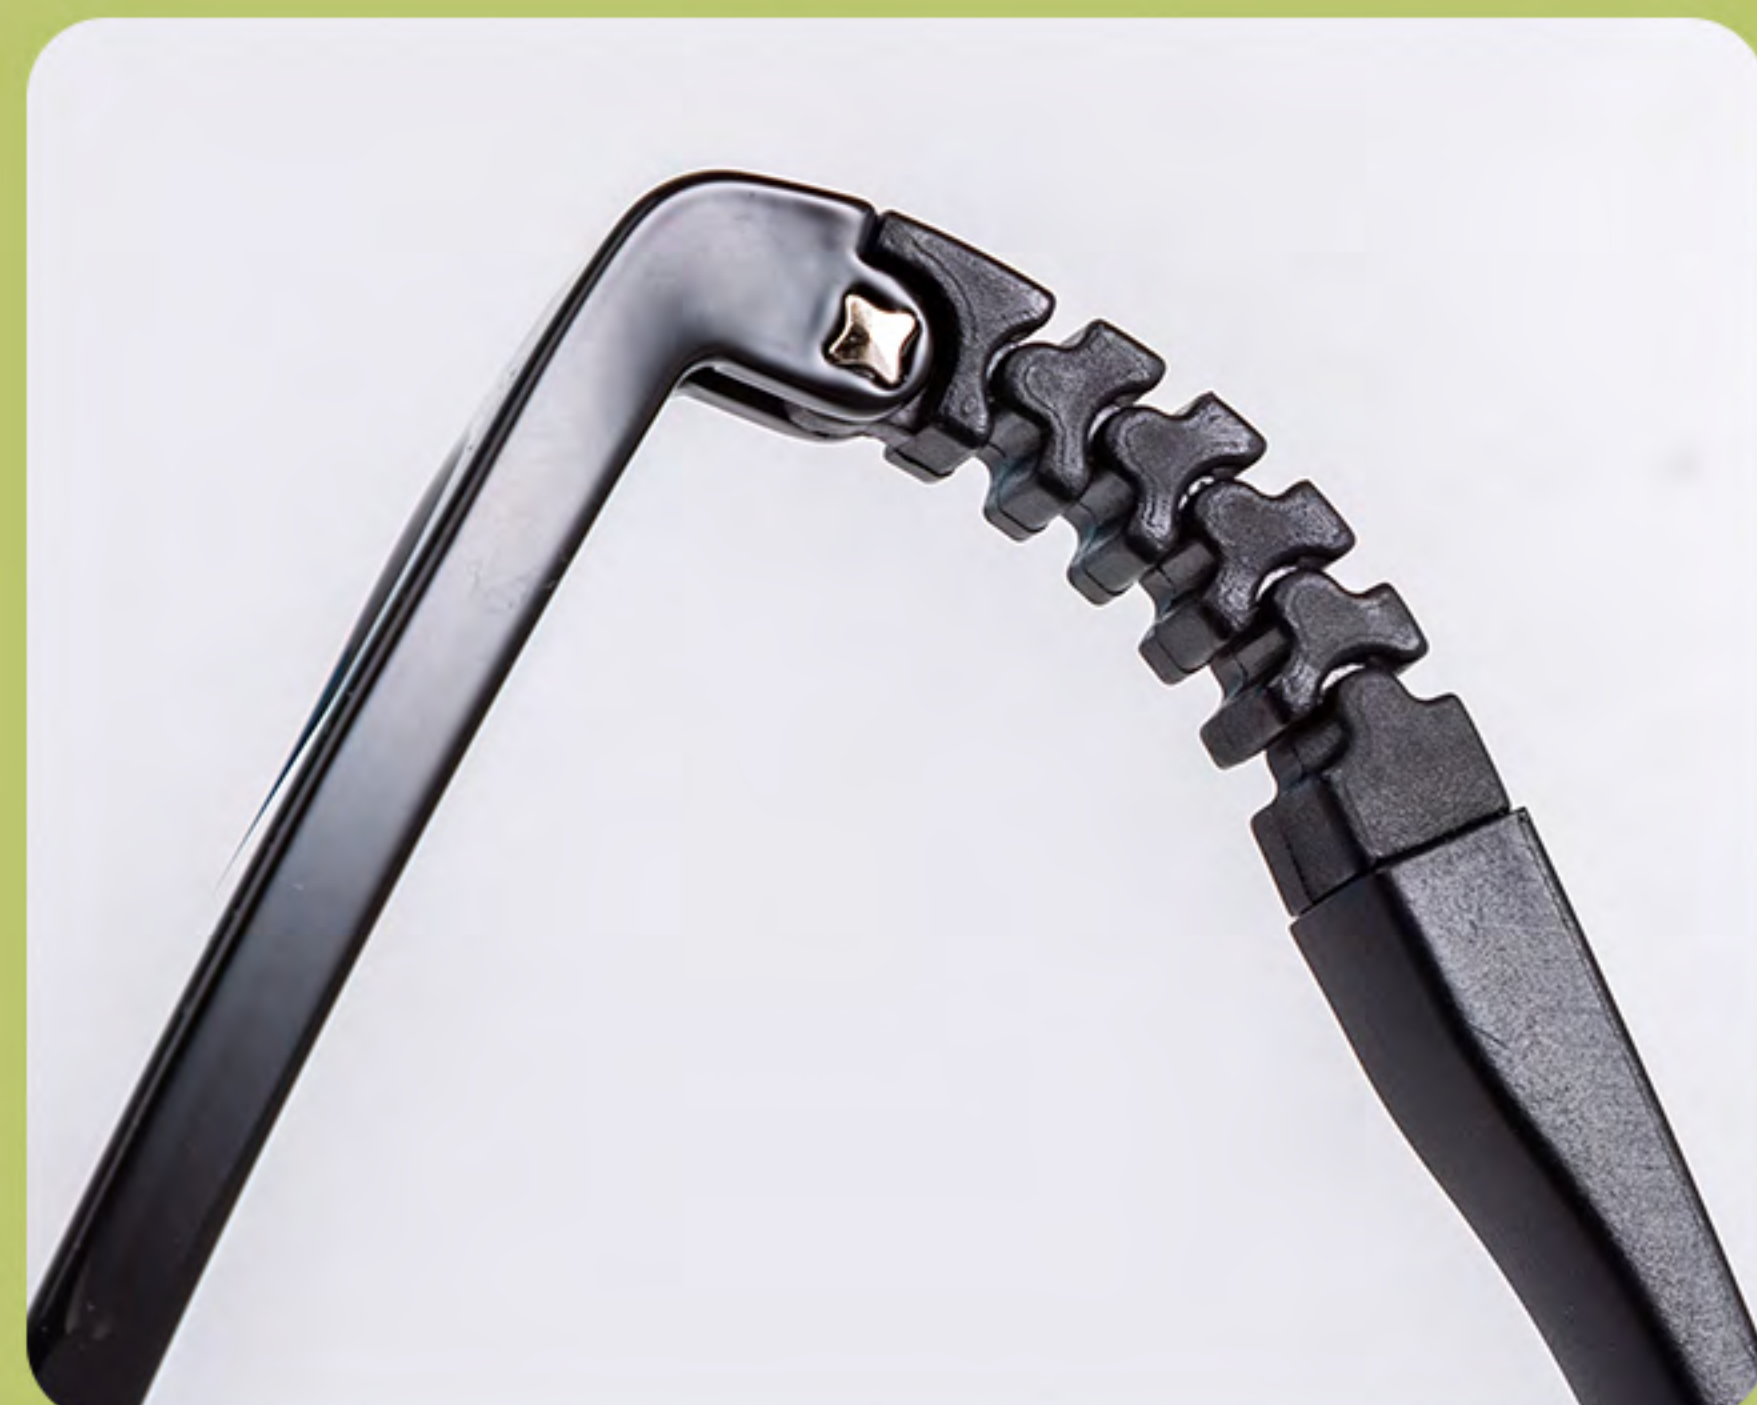

SUPER ELASTIC SILICONE GLASSES FOR KIDS

MODEL NUMBER: PH8604

MATERIAL: TR90+ SILICONE

SIZE: 48□17-148

SUITABLE FOR: TEENAGERS AND CHILDREN

C4-BLACK AND BLUE

C9-DARK BLUE