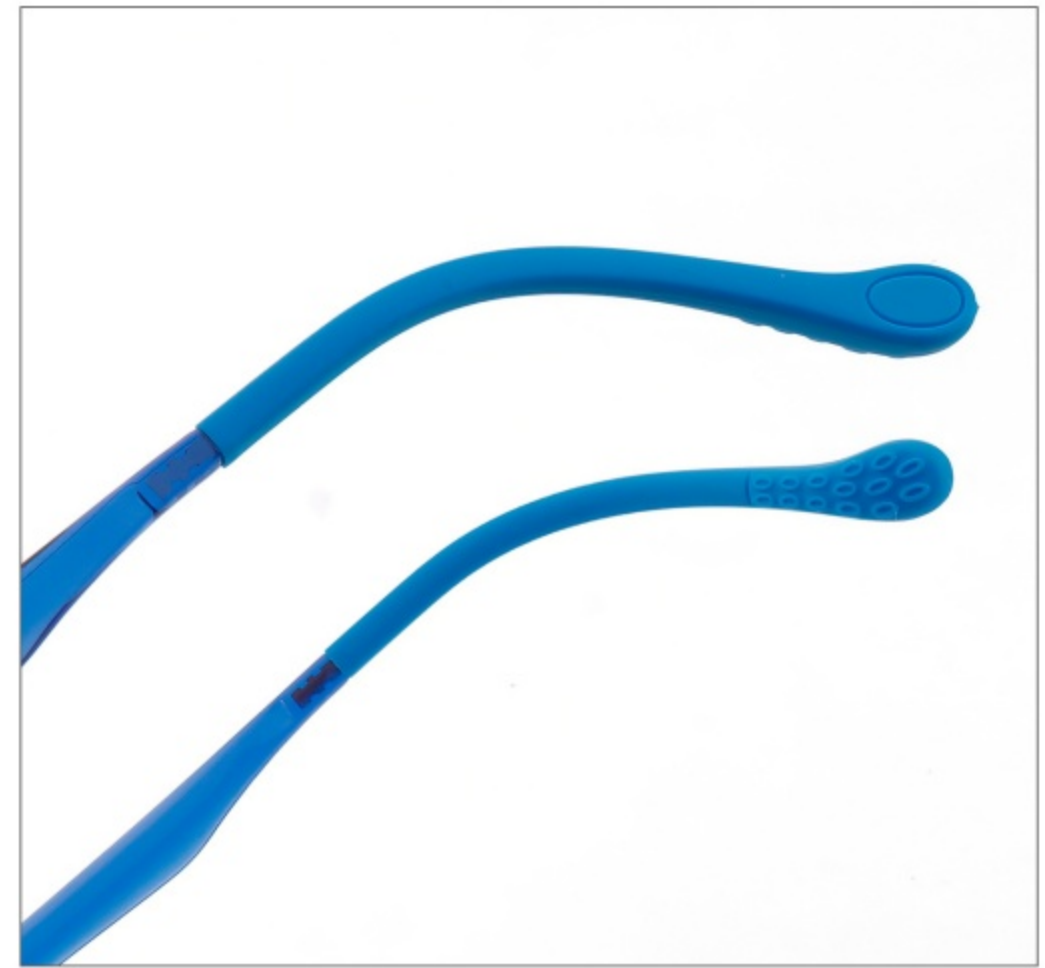

ANTI SLIP TEXTURED MIRROR LEGS
吸盘式防滑纹路镜腿