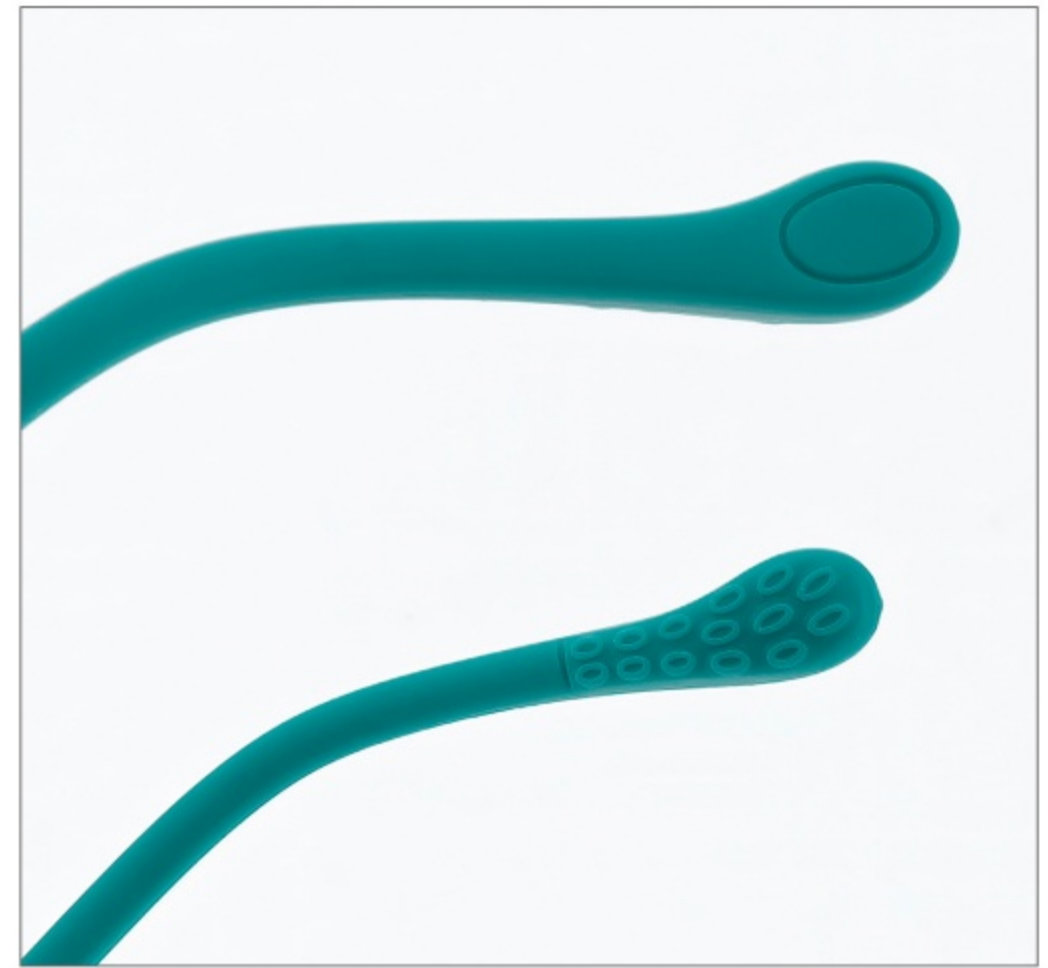

FRONT VIEW

MODEL:99001

SILICONE ADJUSTABLE NOSE REST
可调节硅胶鼻托

FLEXIBLE AND COMFORTABLE MATERIALS
柔韧舒适材质

ANTI SLIP TEXTURED MIRROR LEGS
吸盘式防滑纹路镜腿

COLOR DISPLAY

FRONT VIEW

MODEL:99002

127mm

48mm

39mm

18mm

137mm

7°

SILICONE ADJUSTABLE NOSE REST
可调节硅胶鼻托

FLEXIBLE AND COMFORTABLE MATERIALS
柔韧舒适材质

ANTI SLIP TEXTURED MIRROR LEGS
吸盘式防滑纹路镜腿

COLOR DISPLAY

C1.

亮黑色
BLACK / DARK GREEN

C2.

透明粉
TRANSPARENT PINK

C3.

渐变透灰色
GRADUAL TRANSLUCENT GRAY

SILICONE ADJUSTABLE NOSE REST
可调节硅胶鼻托

FLEXIBLE AND COMFORTABLE MATERIALS
柔韧舒适材质

ANTI SLIP TEXTURED MIRROR LEGS
吸盘式防滑纹路镜腿

COLOR DISPLAY

C1.

C2.

C3.

C4.