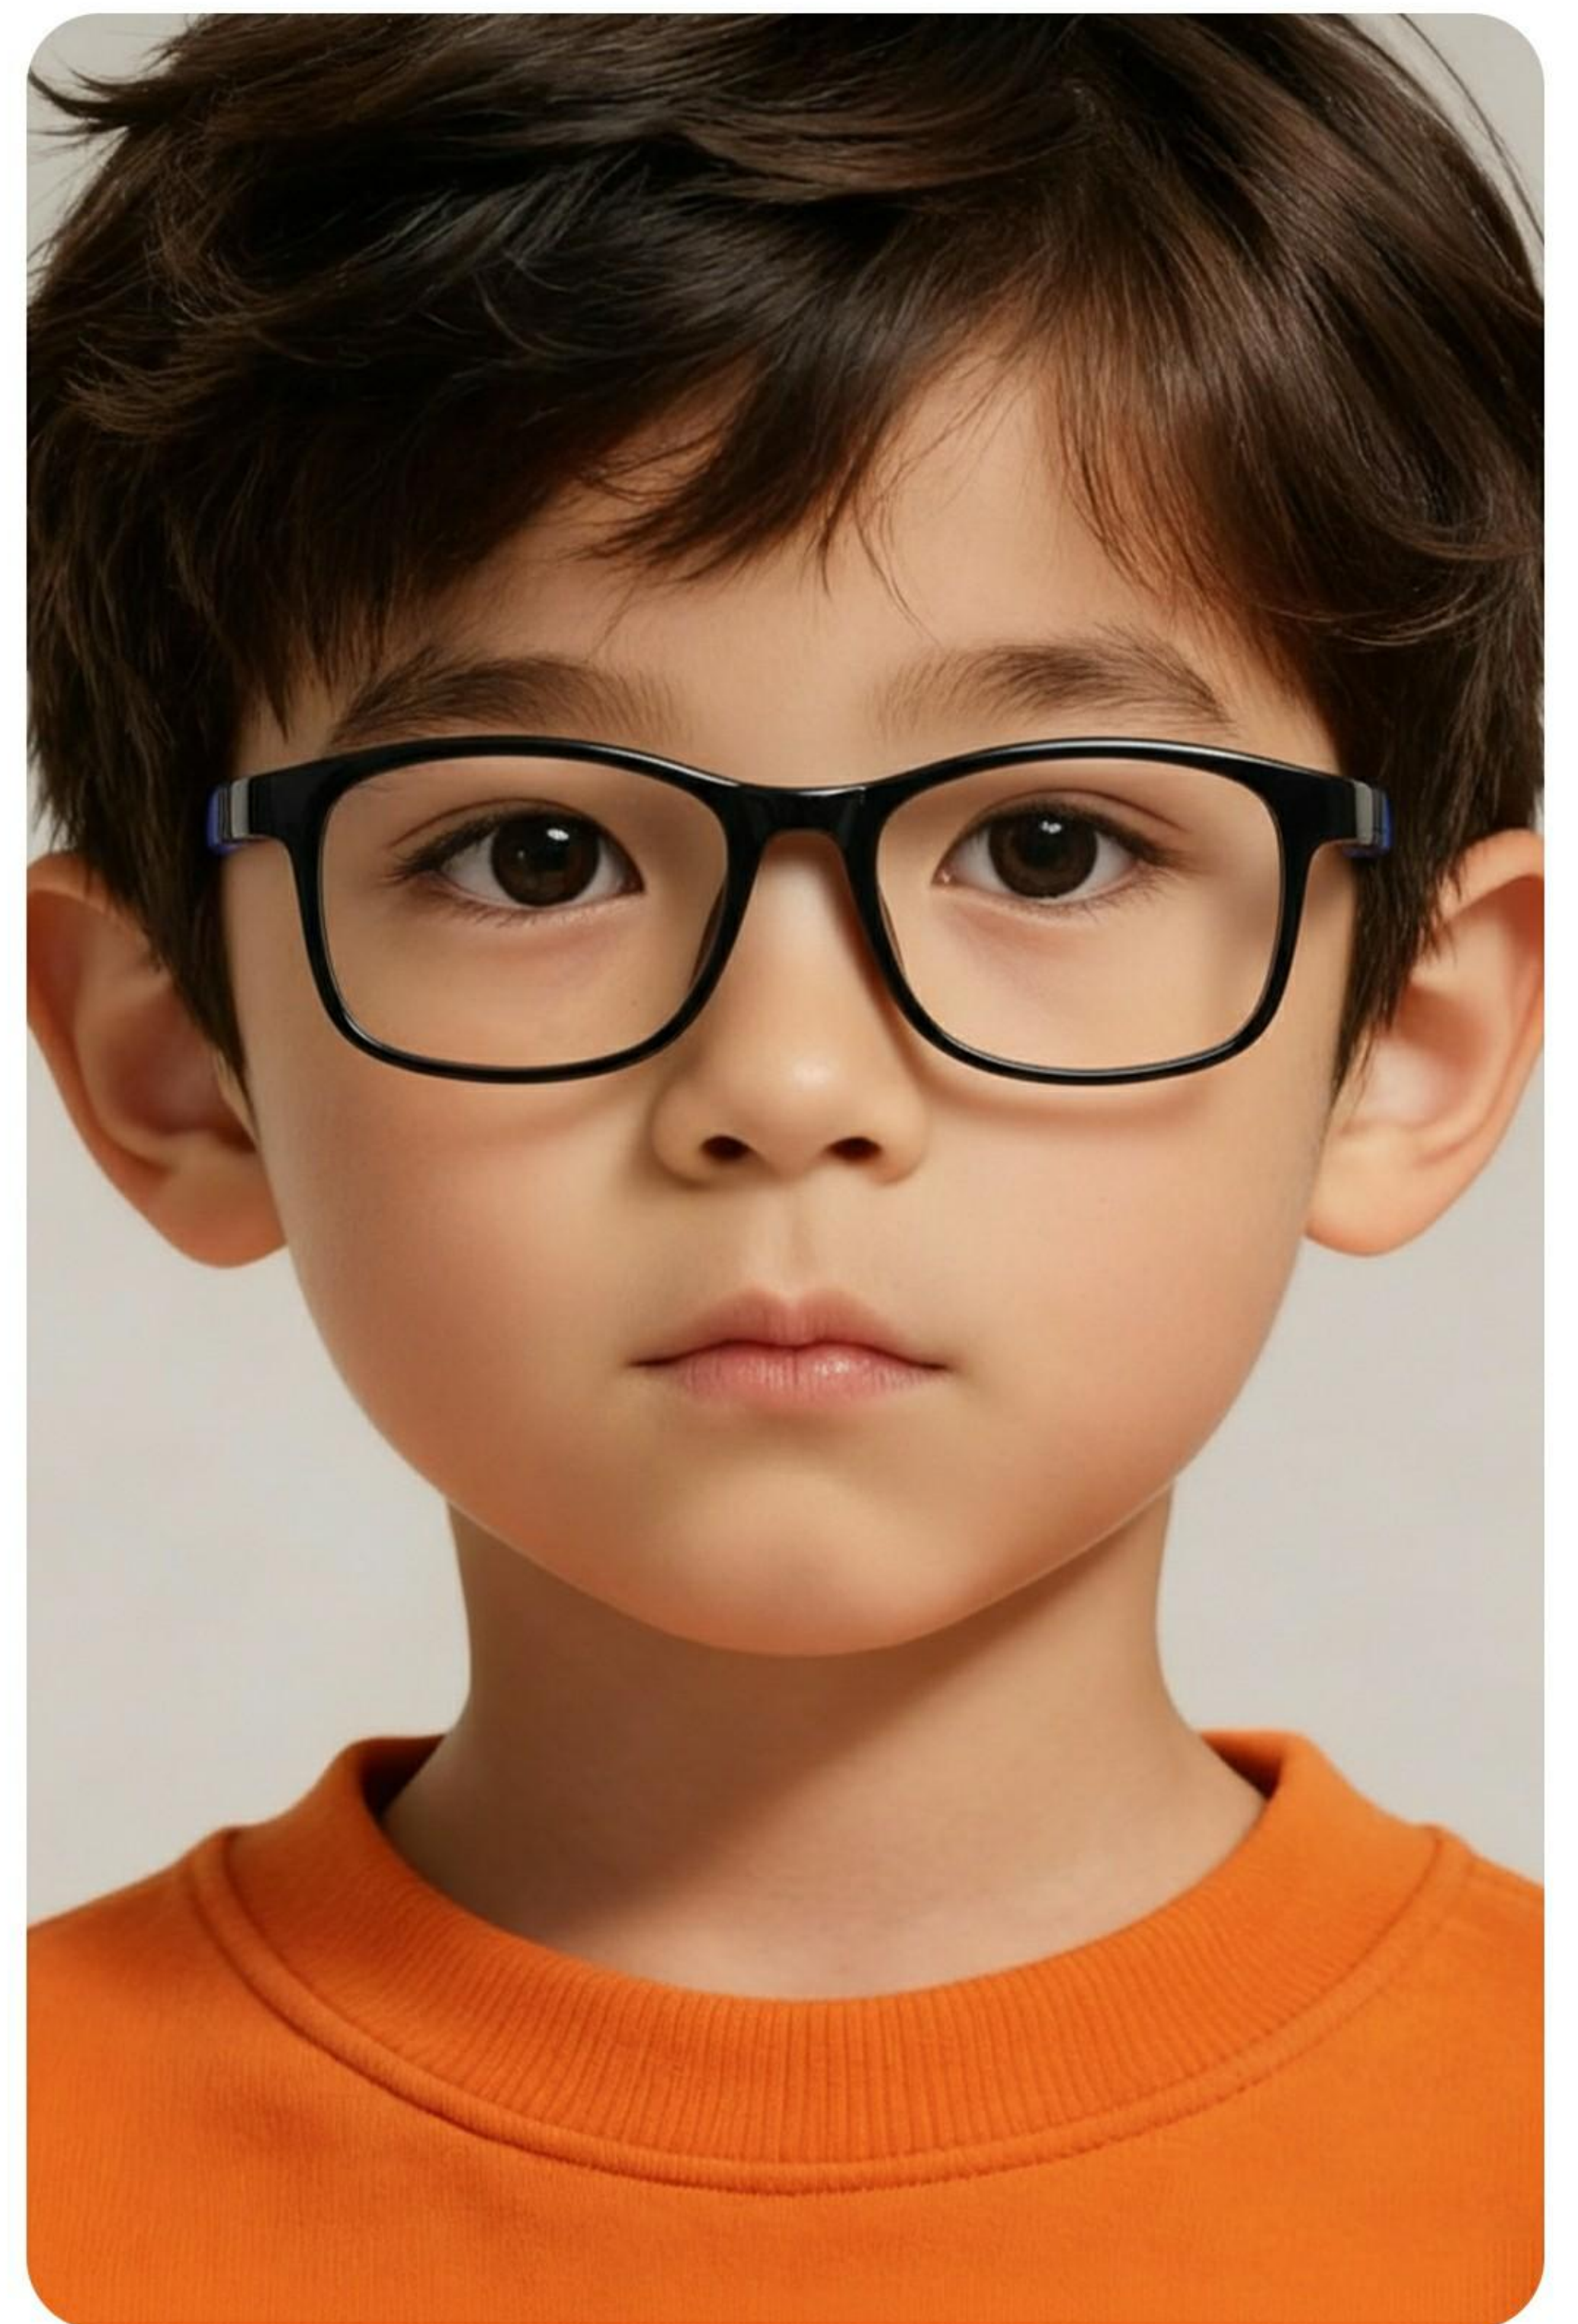

C7 Wine Red/Black Red

C8 Transparent Purple/Deep Purple

C9 Blue/Yellow Blue

C10 Transparent brown/dark brown

**Model: 8305**

**Lens: TR**

**Weight: 11.7g**

**Frame: TR+silica gel**