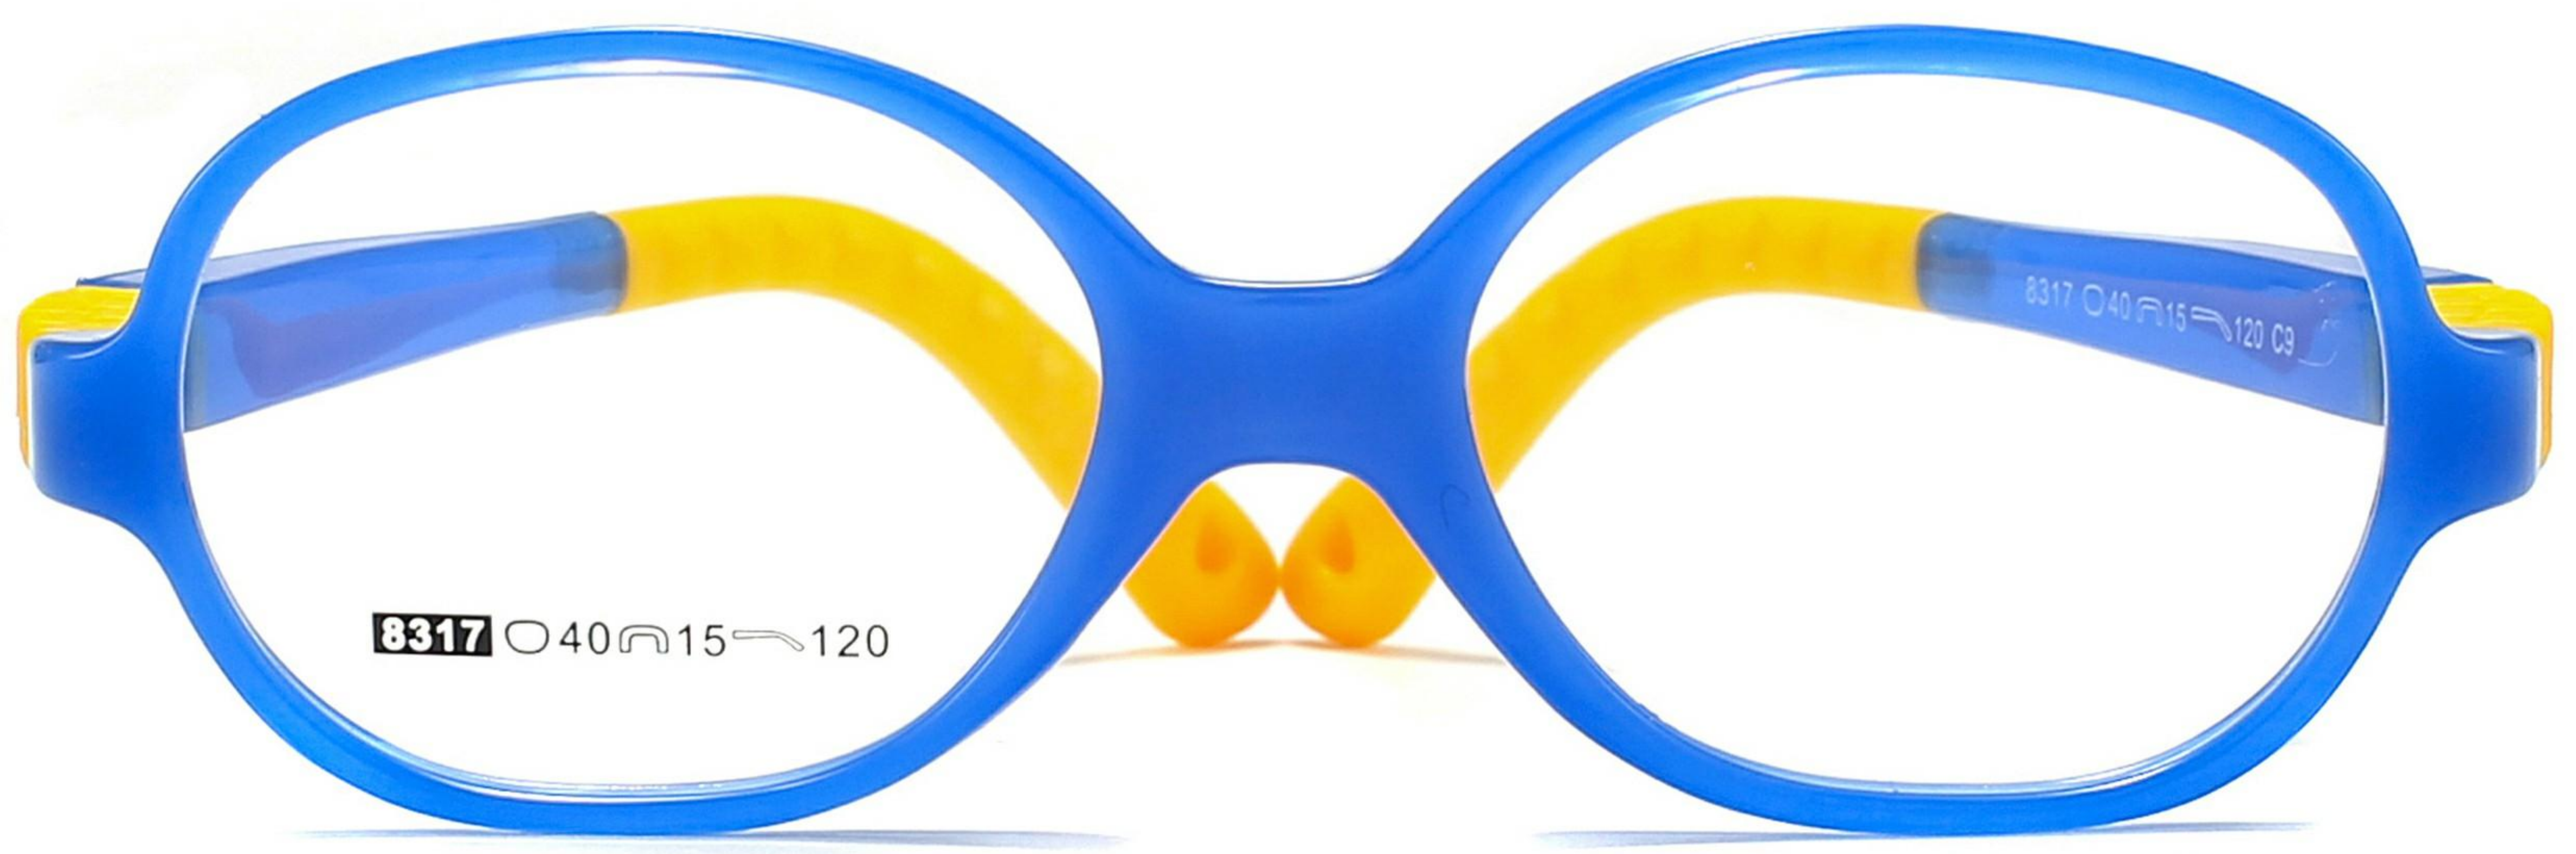

## COLOR CHOICE

FASHION EYEWEAR

**C1 Black blue**

**C2 Black red**

**C3 Transparent gray/blue-orange**

**C3 Transparent pink/rose red**

**C5 Translucent milky white/blue-green**

**C5 Transparent green/green gray**

**C7 Wine red/black red**

**C7 Transparent purple/deep purple**

**C9 Blue/yellow blue**

**C9 Transparent brown/dark brown**

**Model: 8317**

**Lens: TR**

**Weight: 10.5g**

**Frame: TR+silica gel**