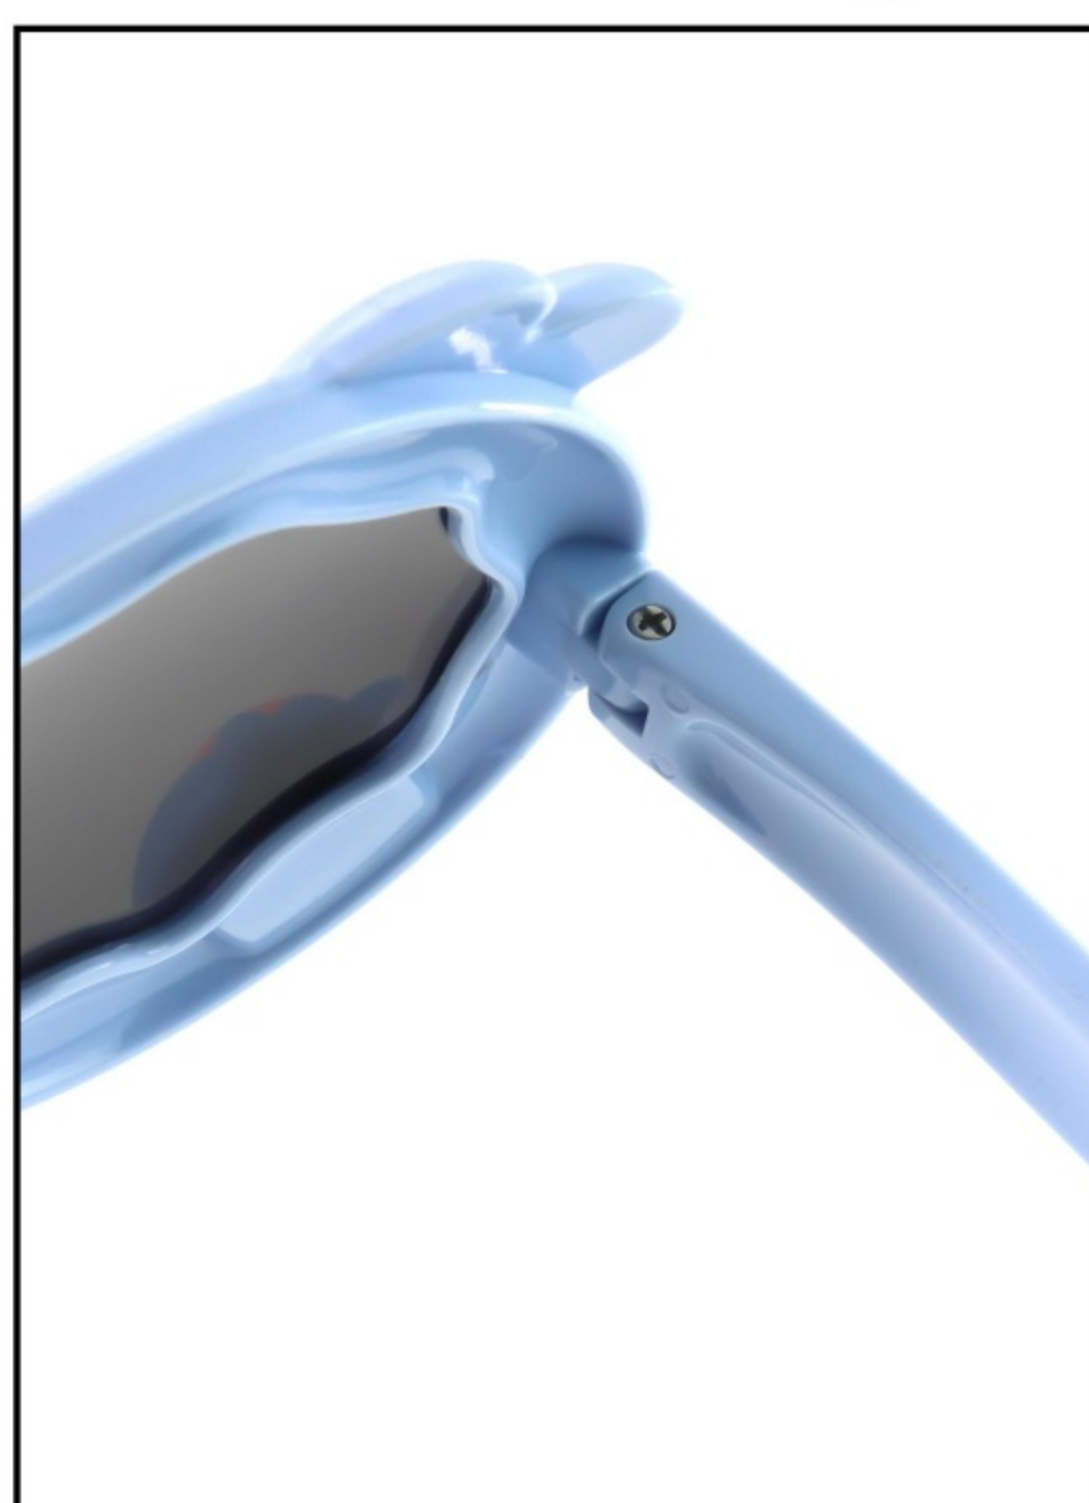

■Model: BT22174

■Size: 43□26-127

■Material: TPEE+TAC

■Weight: 27.7 g

●●● COLOR CHOICE ●●●