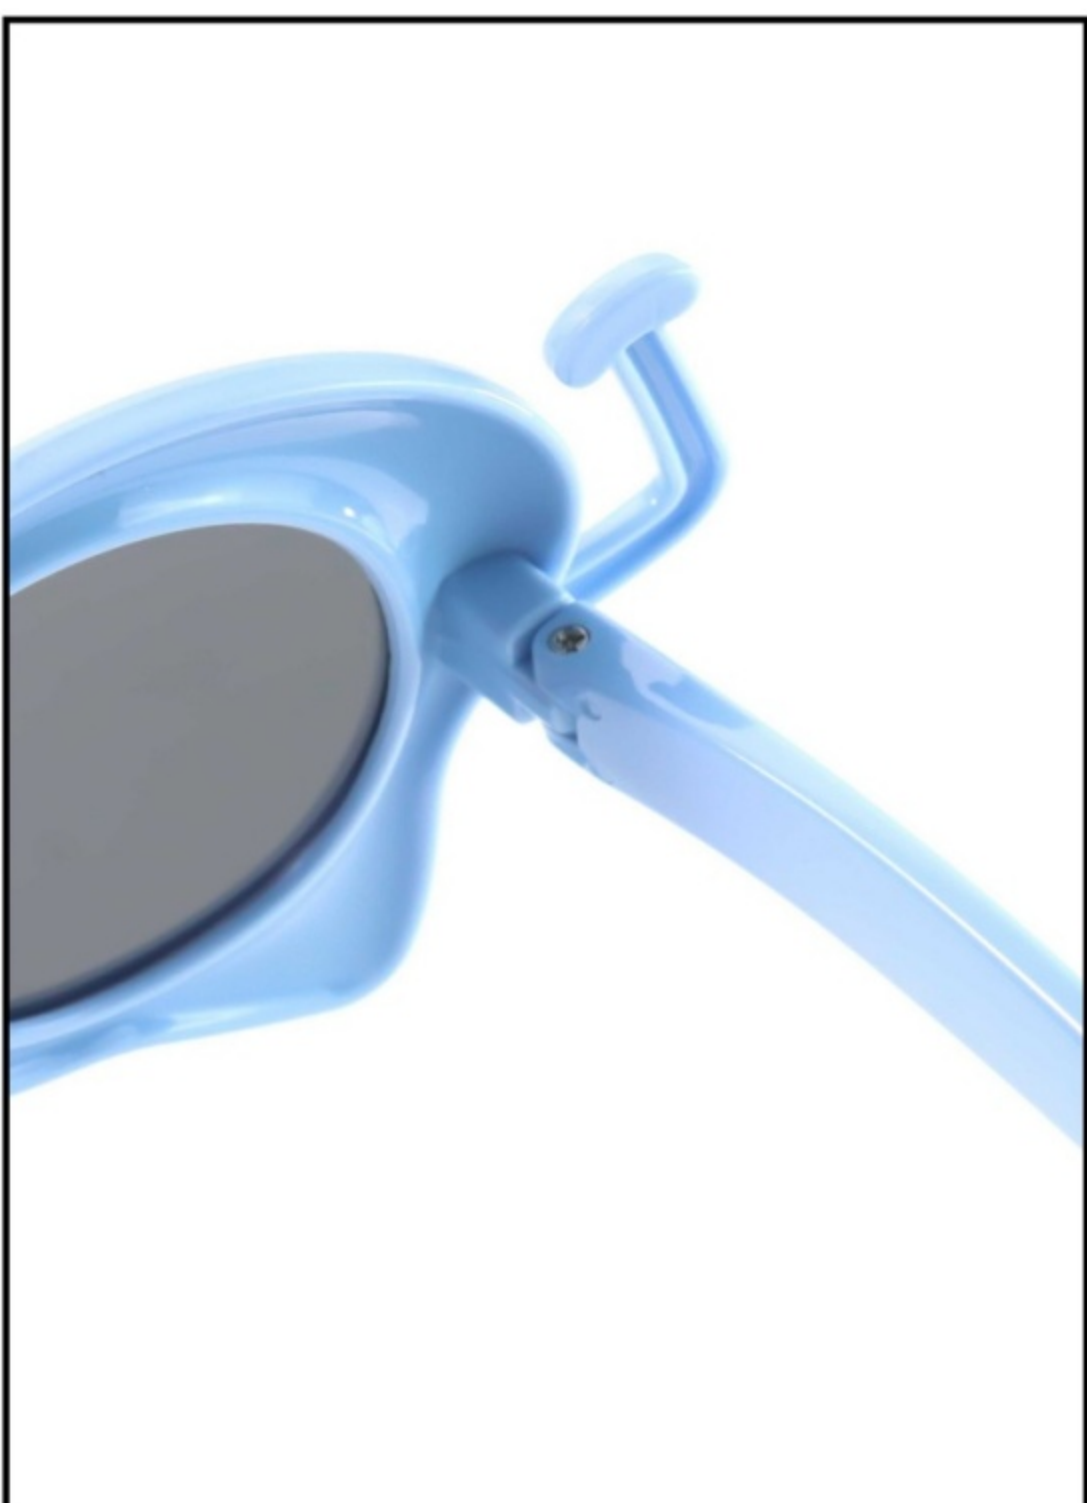

■Model: BT22126

■Size: 41□16-133

■Material: TPEE+TAC

■Weight: 26.8 g

●●● COLOR CHOICE ●●●