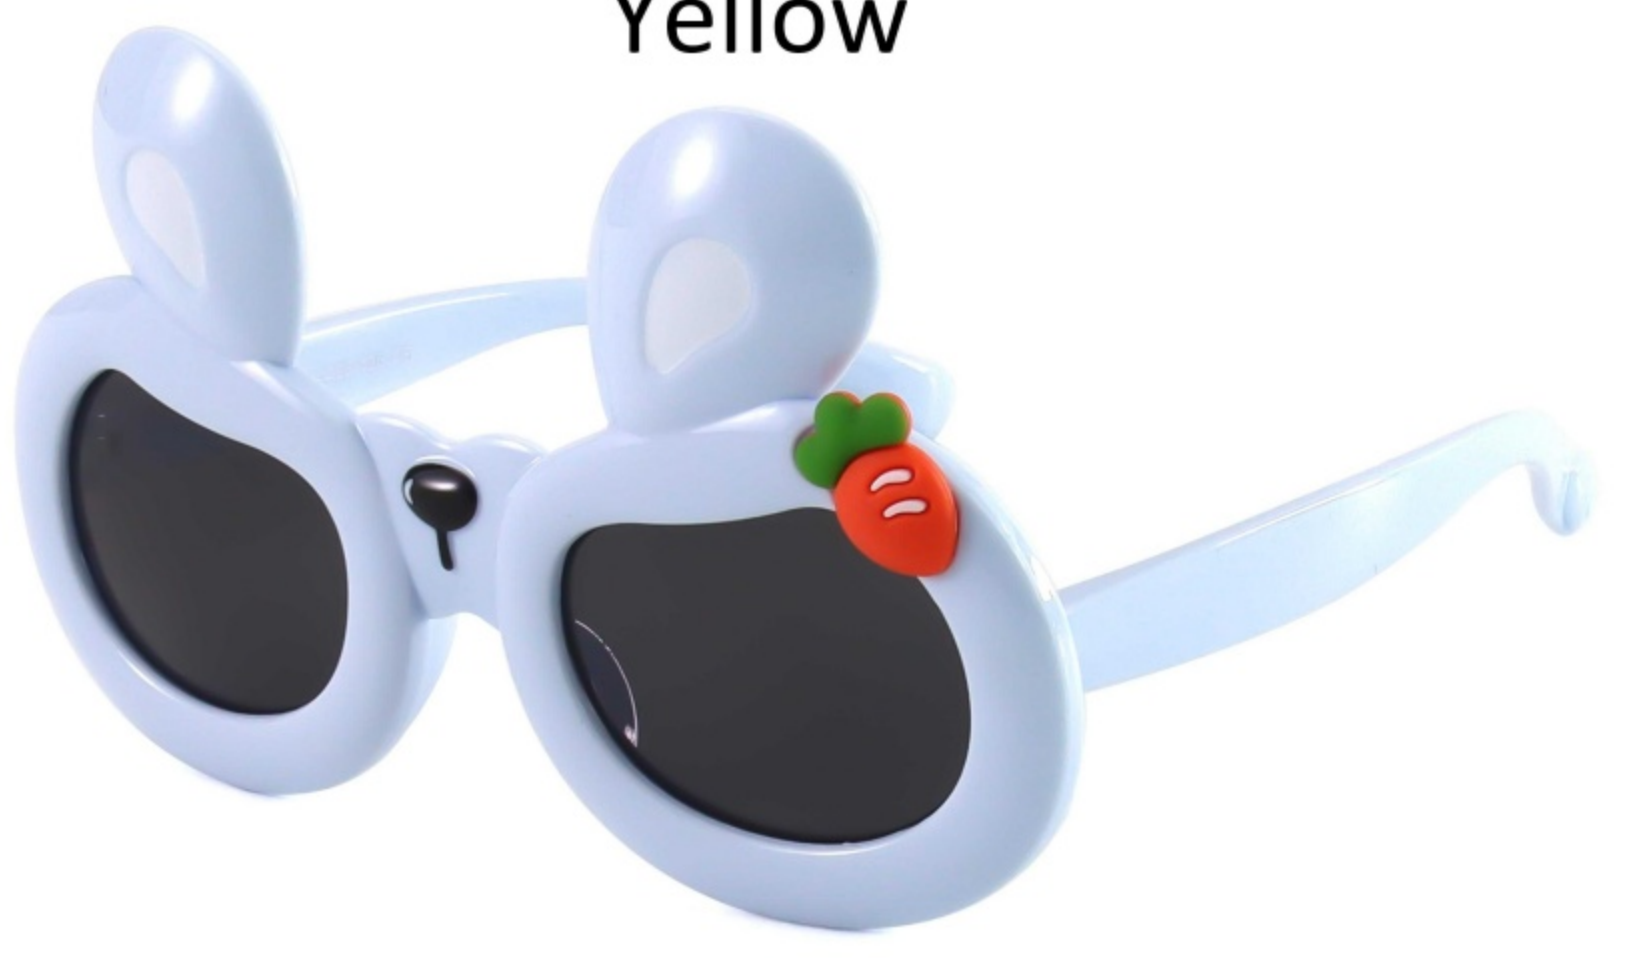

■Weight: 25.9 g

●●● COLOR CHOICE ●●●

C8 绿框绿腿  
Green

C2 紫框紫腿  
Purple

C6 粉框粉腿  
Pink

C10 黄框黄腿  
Yellow

C4 白框粉腿  
White/Pink

C9 蓝框蓝腿  
Blue