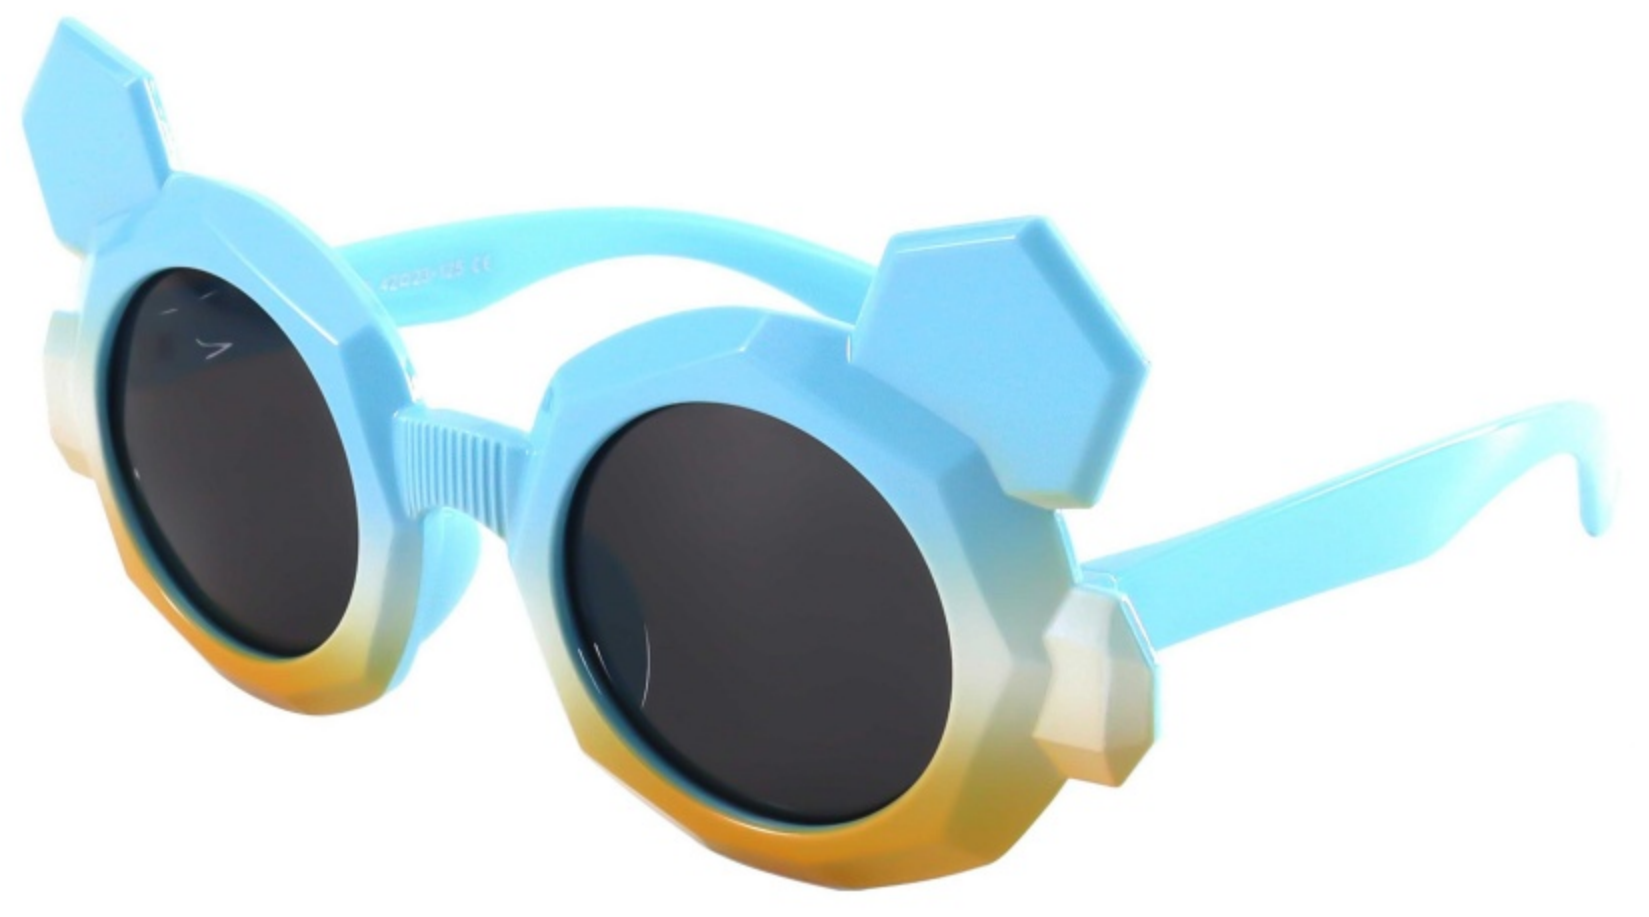

---

■Model: CT11030

■Size: 45□19-130

■Material: TPEE+Polarized

■Weight: 26.2g

---

■Size: 42□23-125

■Material: TPEE+TAC

■Weight: 24.2 g

●●● COLOR CHOICE ●●●

C6 粉框粉腿  
Pink

C9 蓝框蓝腿  
Blue

C8 绿框绿腿  
Green

C13 黑框黑腿  
Black