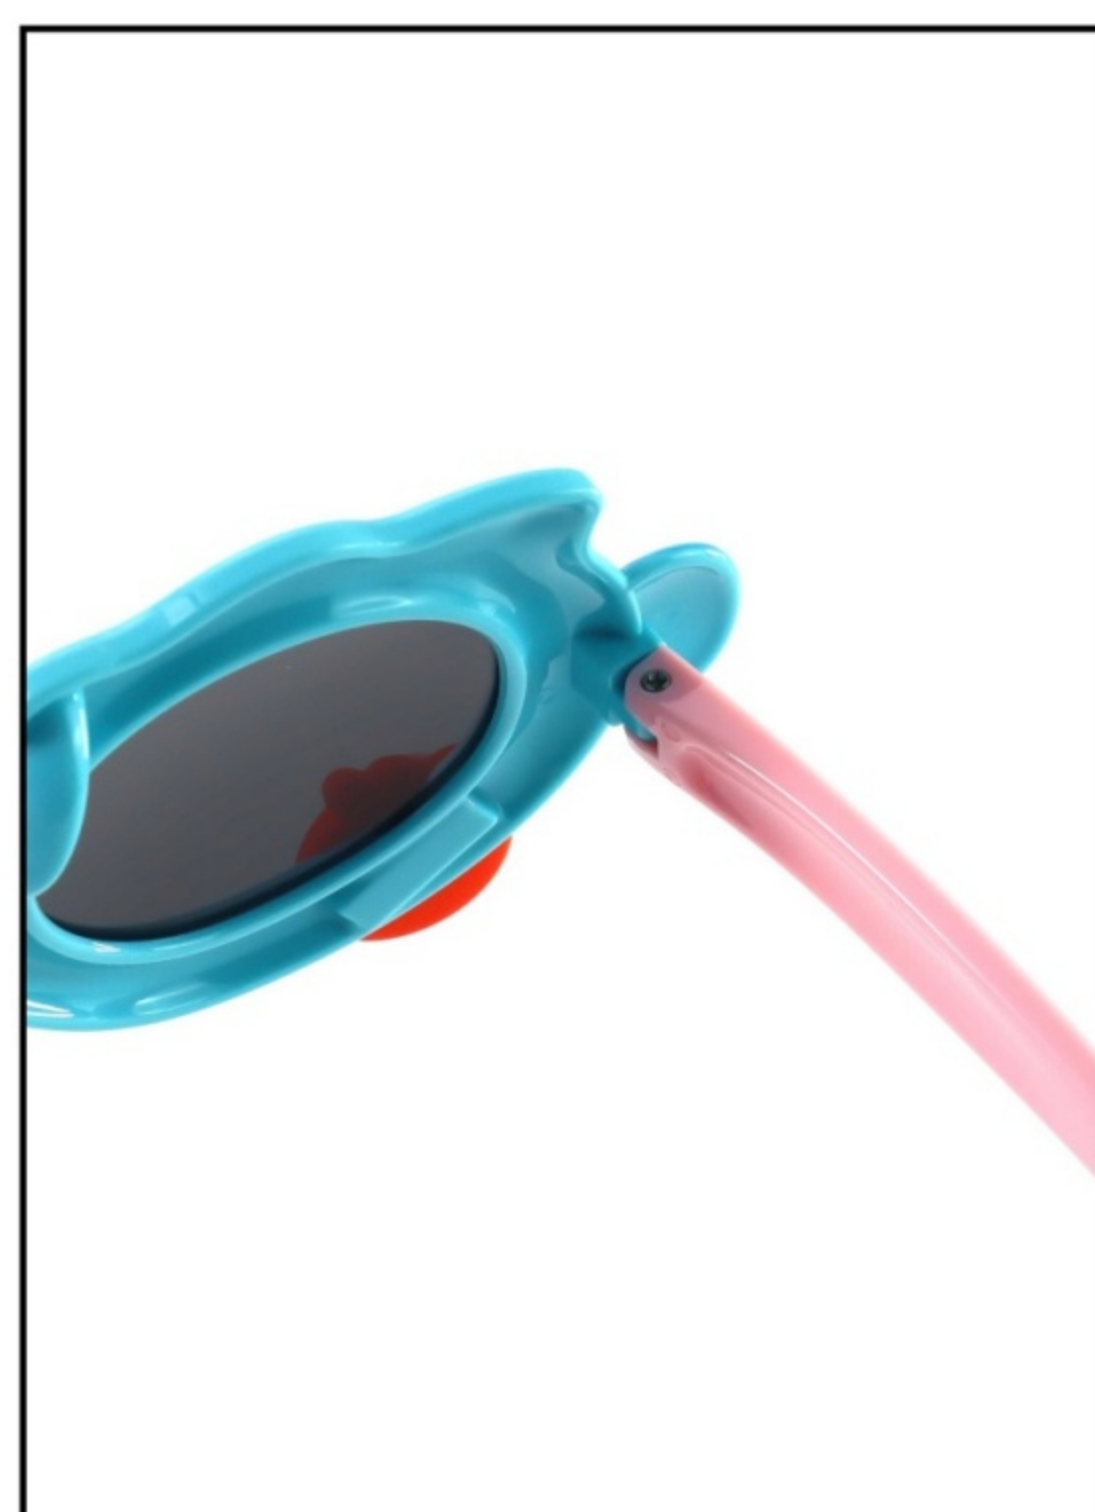

■Model: BT22182

■Size: 40□17-133

■Material: TPEE+TAC

■Weight: 27.6 g

●●● COLOR CHOICE ●●●