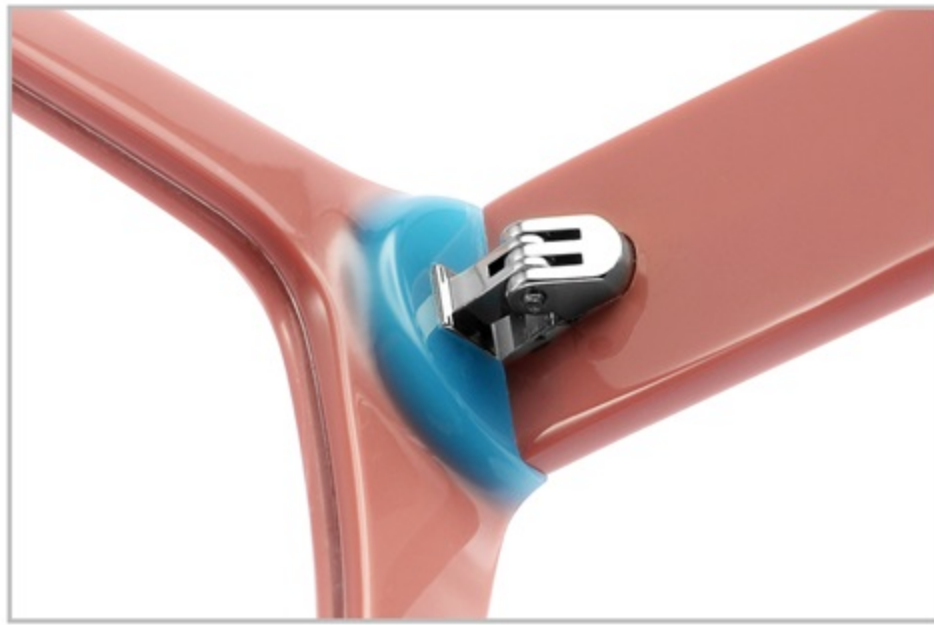

ACETATE

Model: YD1252

Size: 53-18-145