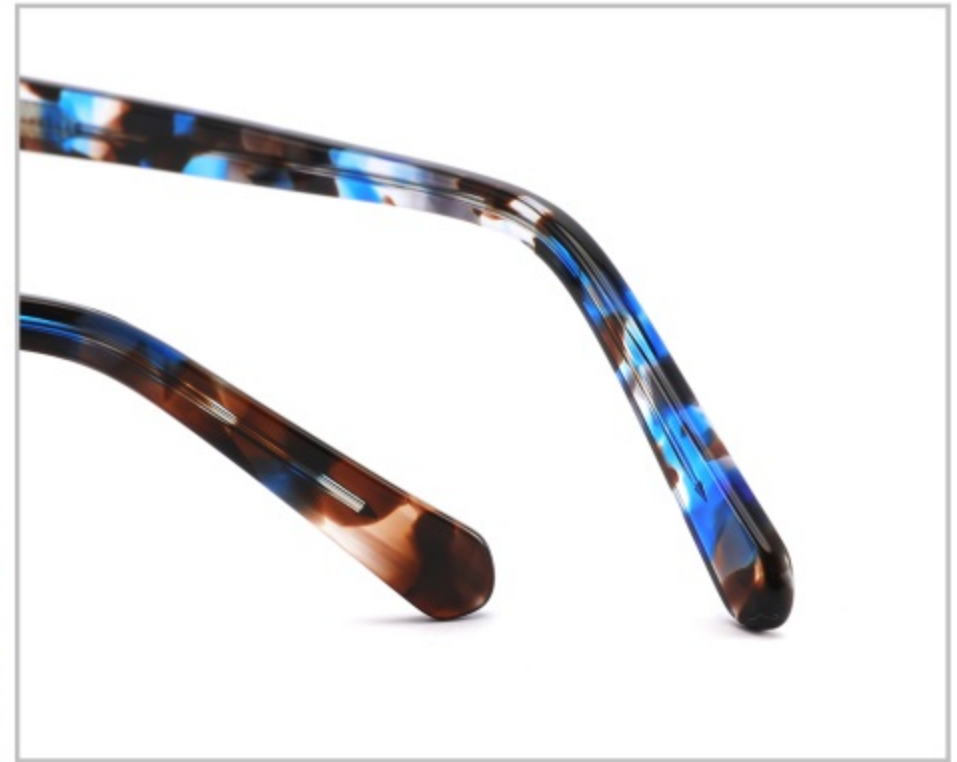

C1 OUTSIDE RED INSIDE PINK