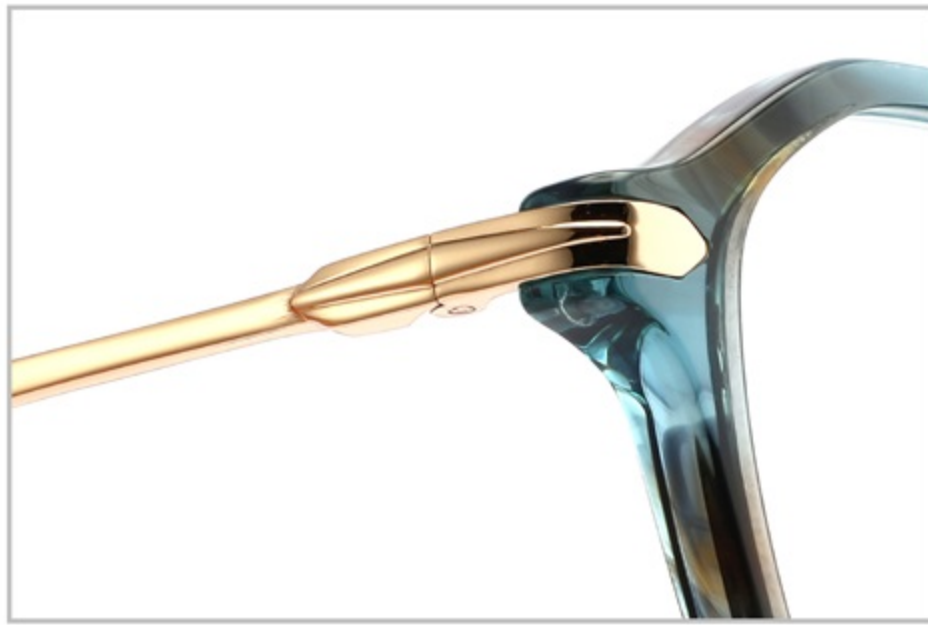

# ACETATE

Model: YD1260

Size: 51-19-145

COLOR DISPLAY

C1 black

C2 blue

C3 tortoiseshell

C4 brown