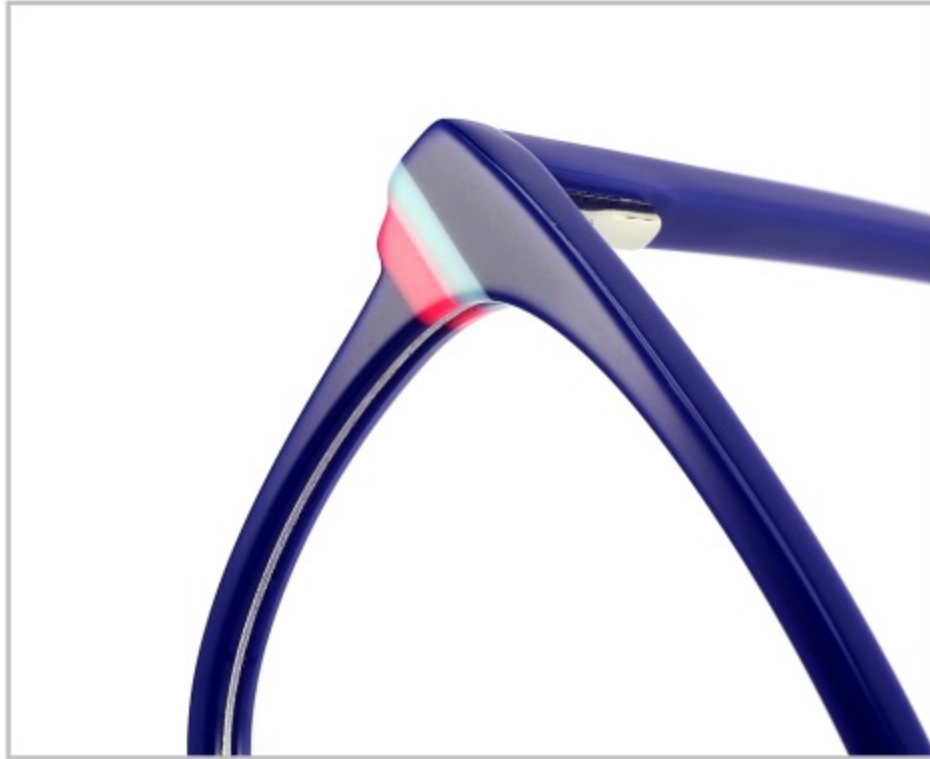

Model:YD1158

Size:53-16-142