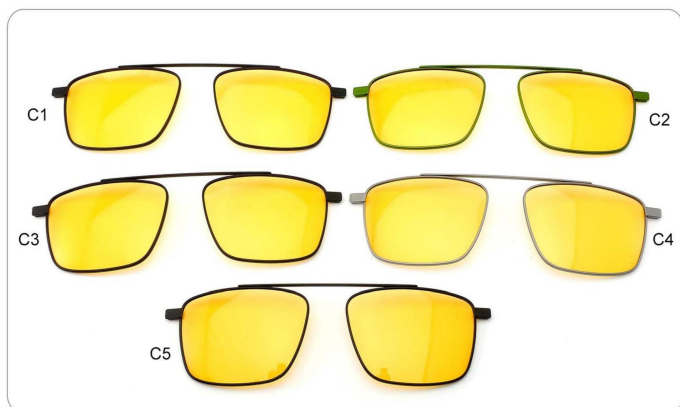

CLIP ON TAC

1350-A

SIZE:48-20-140

 (138.9mm)  (40mm)  (46.5mm)  (45.7mm)  (21mm)  (140mm) **NW (19g)**

C1 black

C2 pink

C3 black/orange

C4 black/blue

C5 blue/demi

CLIP ON TAC

1666

SIZE:53-17-145

(138.2mm) (41.7mm) (52mm) (46.6mm) (18mm) (145mm) NW (24.5g)

CLIP ON TAC

1667

SIZE:55-16-145

 (139.1mm)  (39.7mm)  (53.5mm)  (44.1mm)  (17.5mm)  (145mm) NW (25.0g)

CLIP ON TAC

1668

SIZE:56-18-145

(145.1mm)

(39.6mm)

(54.5mm)

(44.2mm)

1674

SIZE:53-19-145

(143.9mm) (40.8mm) (51.5mm) (48.8mm) (20.5mm) (145mm) NW (33.0g)