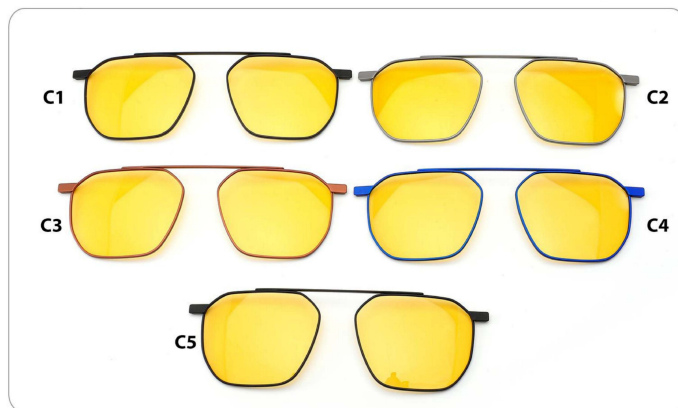

(46.3mm)

(18mm)

(140mm)

NW (18.4g)

C1 black

C2 blue

C3 demi

C4 demi

C5 blue/demi

CLIP ON TAC

1666

SIZE:53-17-145

(138.2mm) (41.7mm) (52mm) (46.6mm) (18mm) (145mm) NW (24.5g)

CLIP ON TAC

1667

SIZE:55-16-145

 (139.1mm)  (39.7mm)  (53.5mm)  (44.1mm)  (17.5mm)  (145mm) NW (25.0g)

CLIP ON TAC

1668

SIZE:56-18-145

(145.1mm)

(39.6mm)

(54.5mm)

(44.2mm)

1674

SIZE:53-19-145

(143.9mm) (40.8mm) (51.5mm) (48.8mm) (20.5mm) (145mm) NW (33.0g)