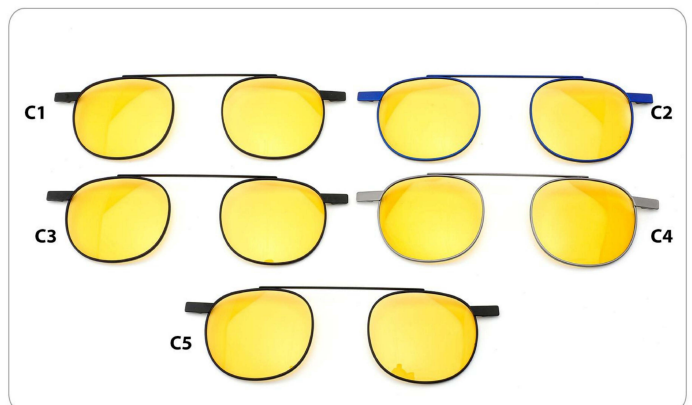

1670

SIZE:56-18-145

(143.2mm) (36.6mm) (55mm) (41.5mm) (19mm) (145mm) NW (25g)

CLIP ON TAC

1671

SIZE:53-19-145

 (141.4mm)  (33.2mm)  (51.5mm)  (39.4mm)  (20.5mm)  (145mm) NW (25.0g)

CLIP ON TAC

1672

SIZE:55-21-145

(150.9mm) (33.4mm) (54mm) (40mm) (22.5mm) (145mm) **NW** (30.0g)

CLIP ON TAC

1673

SIZE:49-22-145

 (144.3mm)  (40.6mm)  (48mm)  (47.9mm)  (23.5mm)  (145mm) NW (31.6g)

CLIP ON TAC

1674

SIZE:53-19-145

(143.9mm) (40.8mm) (51.5mm) (48.8mm) (20.5mm) (145mm) NW (33.0g)