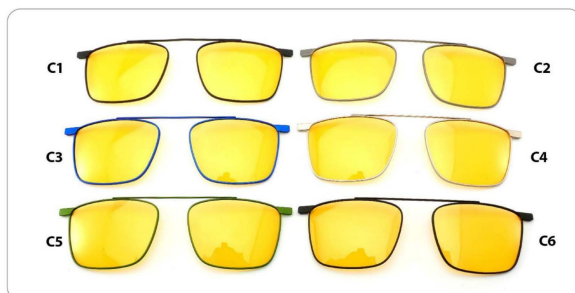

C5 blue/demi

CLIP ON TAC

1666

SIZE:53-17-145

(138.2mm) (41.7mm) (52mm) (46.6mm) (18mm) (145mm) NW (24.5g)

CLIP ON TAC

1667

SIZE:55-16-145

 (139.1mm)  (39.7mm)  (53.5mm)  (44.1mm)  (17.5mm)  (145mm) NW (25.0g)

CLIP ON TAC

1668

SIZE:56-18-145

(145.1mm)

(39.6mm)

(54.5mm)

(44.2mm)

(19.5mm)

(145mm)

NW (25.0g)

CLIP ON TAC

1669

SIZE:53-19-145

 (142.0mm)  (41.1mm)  (51.5mm)  (45.3mm)  (20.5mm)  (145mm) NW (25.0g)

CLIP ON TAC