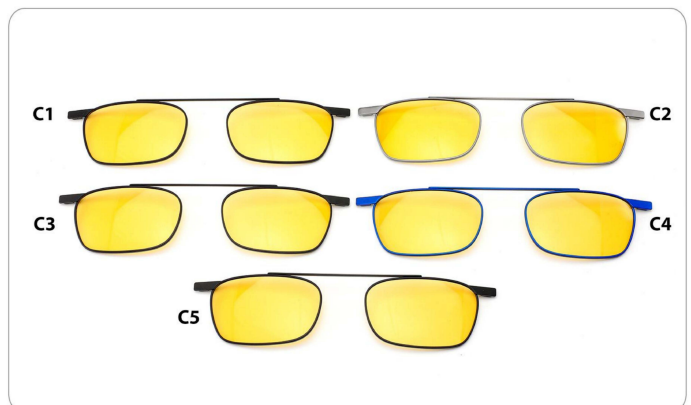

1670

SIZE:56-18-145

(143.2mm) (36.6mm) (55mm) (41.5mm) (19mm) (145mm) NW (25g)

CLIP ON TAC

1671

SIZE:53-19-145

 (141.4mm)  (33.2mm)  (51.5mm)  (39.4mm)  (20.5mm)  (145mm) NW (25.0g)

CLIP ON TAC

1672

SIZE:55-21-145

(150.9mm) (33.4mm) (54mm) (40mm) (22.5mm) (145mm) **NW** (30.0g)

CLIP ON TAC

1673

SIZE:49-22-145

 (144.3mm)  (40.6mm)  (48mm)  (47.9mm)  (23.5mm)  (145mm) NW (31.6g)

CLIP ON TAC

1674

SIZE:53-19-145

(143.9mm) (40.8mm) (51.5mm) (48.8mm) (20.5mm) (145mm) NW (33.0g)