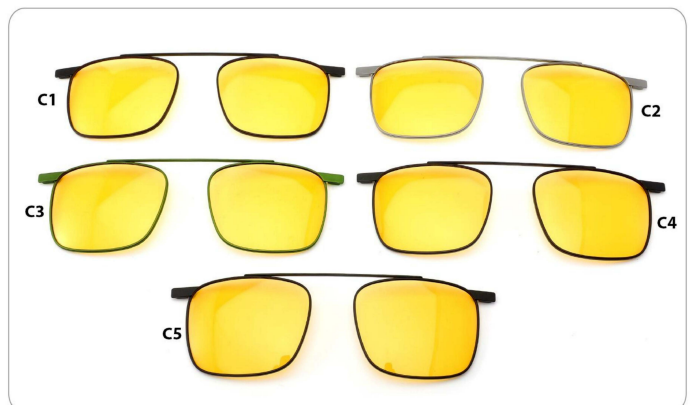

(19.5mm)

(145mm)

NW (25.0g)

CLIP ON TAC

1669

SIZE:53-19-145

 (142.0mm)  (41.1mm)  (51.5mm)  (45.3mm)  (20.5mm)  (145mm) NW (25.0g)

CLIP ON TAC