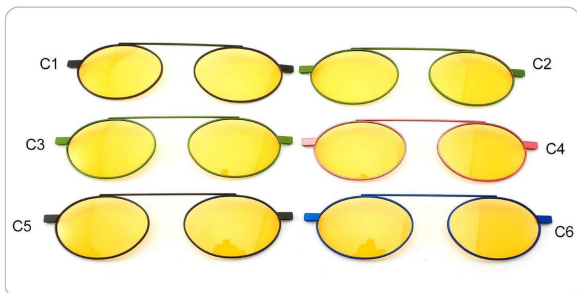

(19.5mm)

(145mm)

NW (25.0g)

CLIP ON TAC

1669

SIZE:53-19-145

 (142.0mm)  (41.1mm)  (51.5mm)  (45.3mm)  (20.5mm)  (145mm) NW (25.0g)

CLIP ON TAC

1670

SIZE:56-18-145

(143.2mm) (36.6mm) (55mm) (41.5mm) (19mm) (145mm) NW (25g)

CLIP ON TAC

1671

SIZE:53-19-145

 (141.4mm)  (33.2mm)  (51.5mm)  (39.4mm)  (20.5mm)  (145mm) NW (25.0g)

CLIP ON TAC

1672

SIZE:55-21-145

(150.9mm) (33.4mm) (54mm) (40mm) (22.5mm) (145mm) **NW** (30.0g)

CLIP ON TAC

1673

SIZE:49-22-145

 (144.3mm)  (40.6mm)  (48mm)  (47.9mm)  (23.5mm)  (145mm) NW (31.6g)

CLIP ON TAC

1674

SIZE:53-19-145

(143.9mm) (40.8mm) (51.5mm) (48.8mm) (20.5mm) (145mm) NW (33.0g)