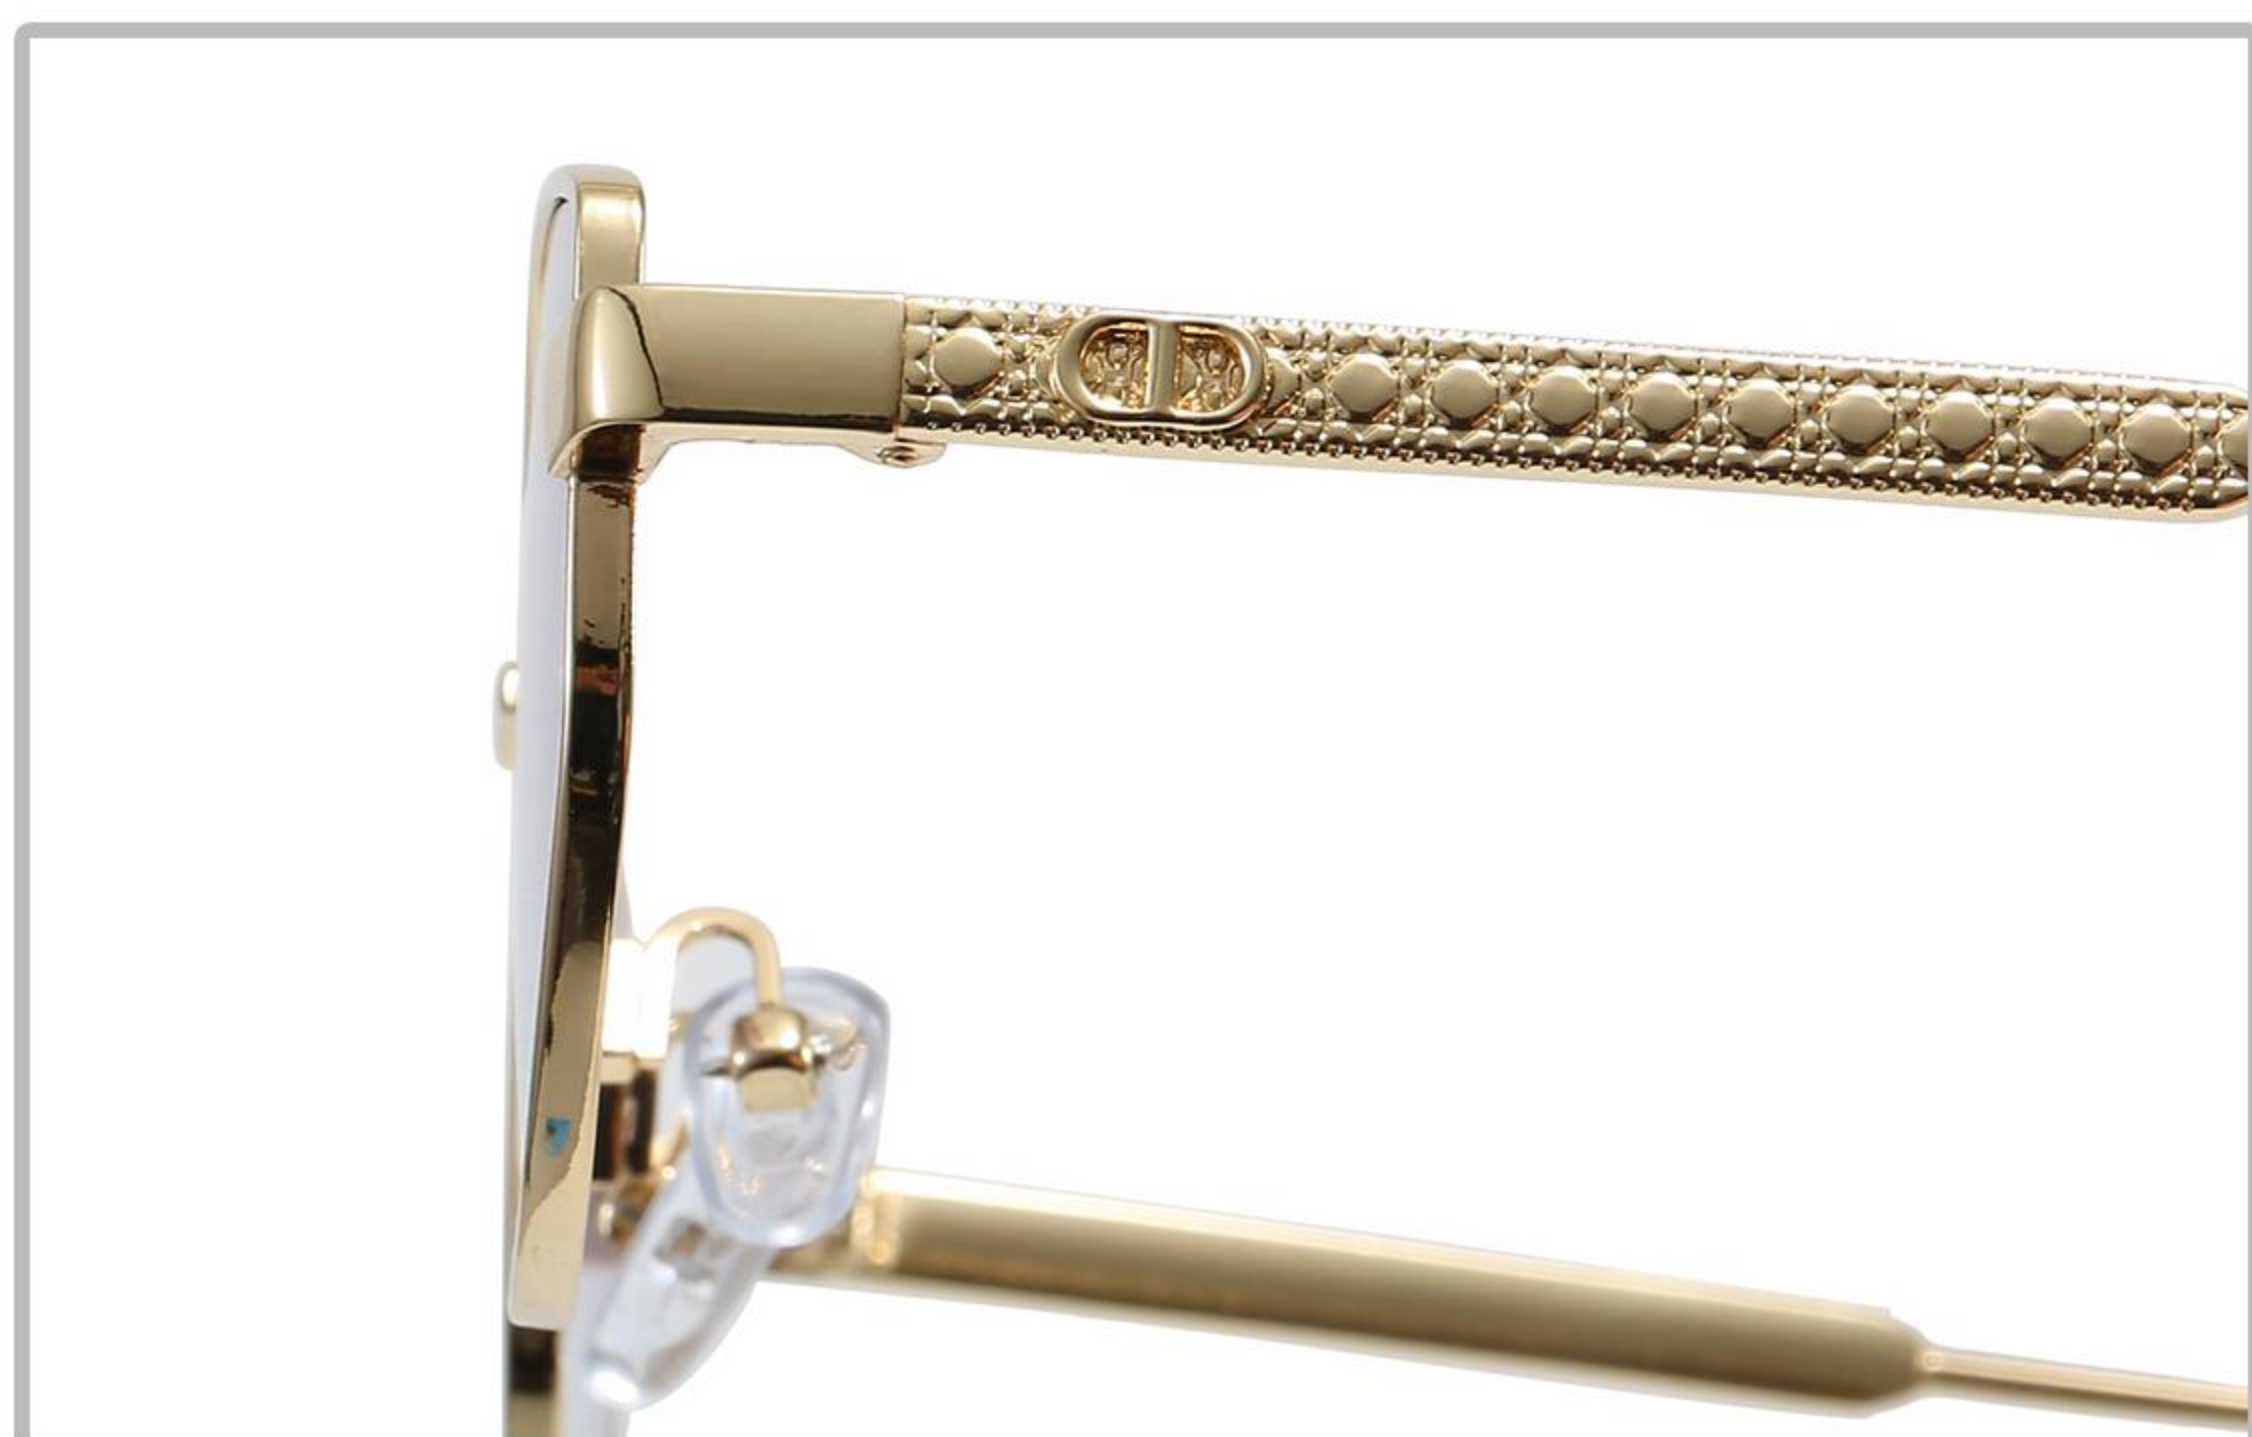

DETAIL LOCAL MAGNIFICATION CLOSE-UP