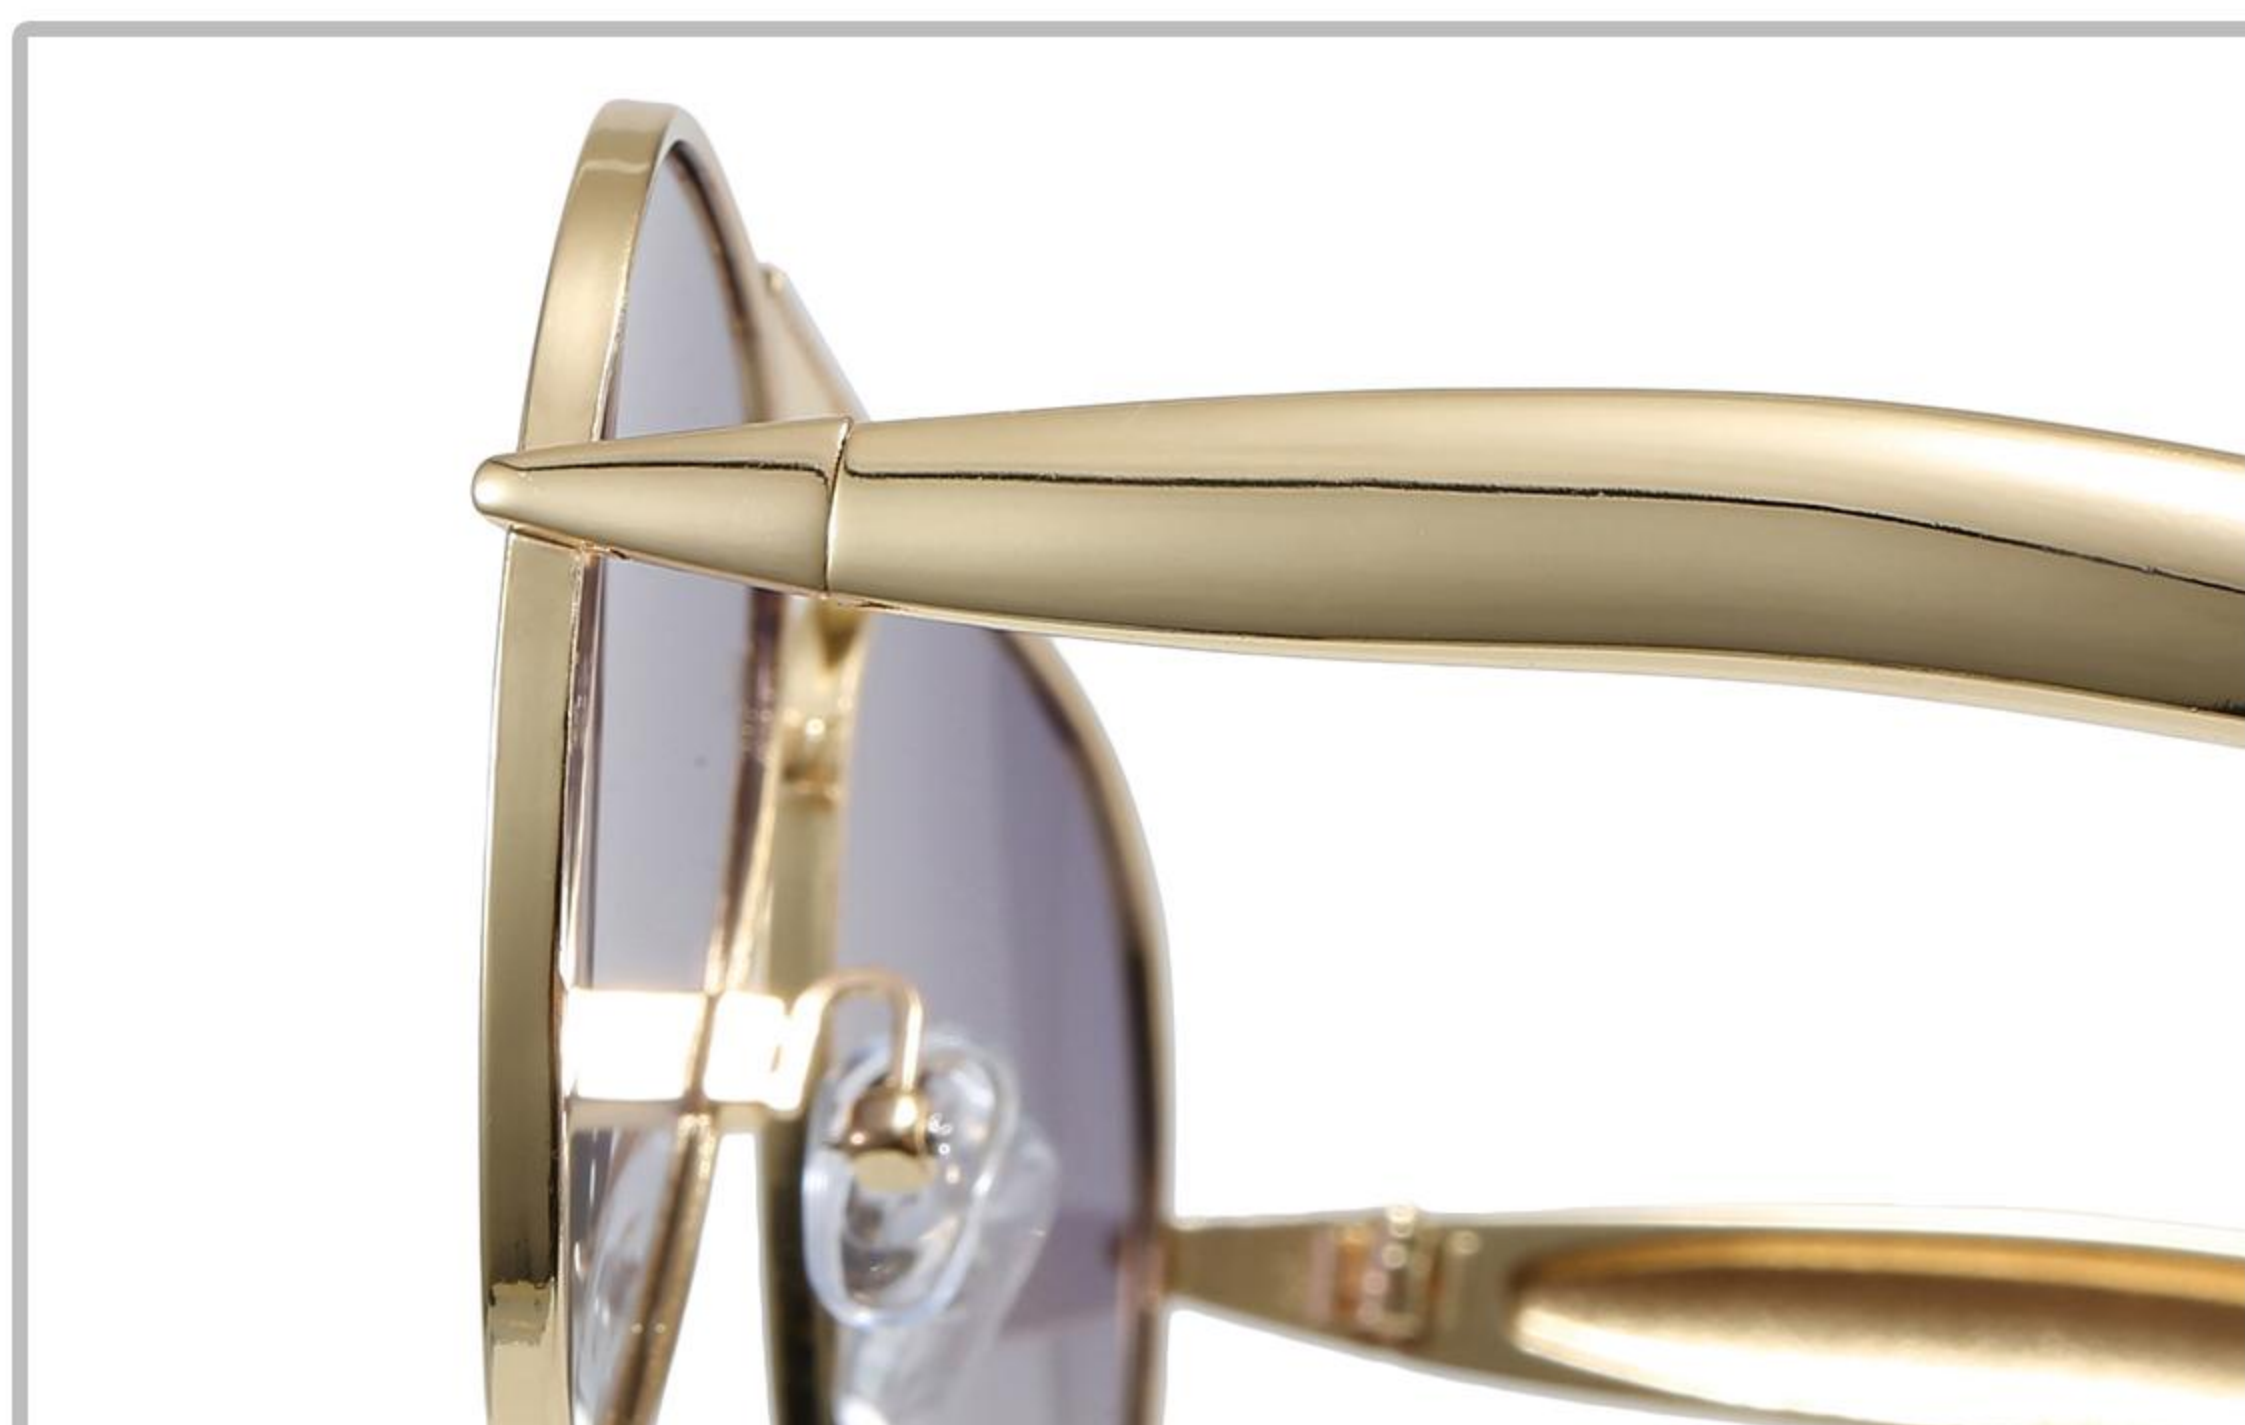

DETAIL LOCAL MAGNIFICATION CLOSE-UP