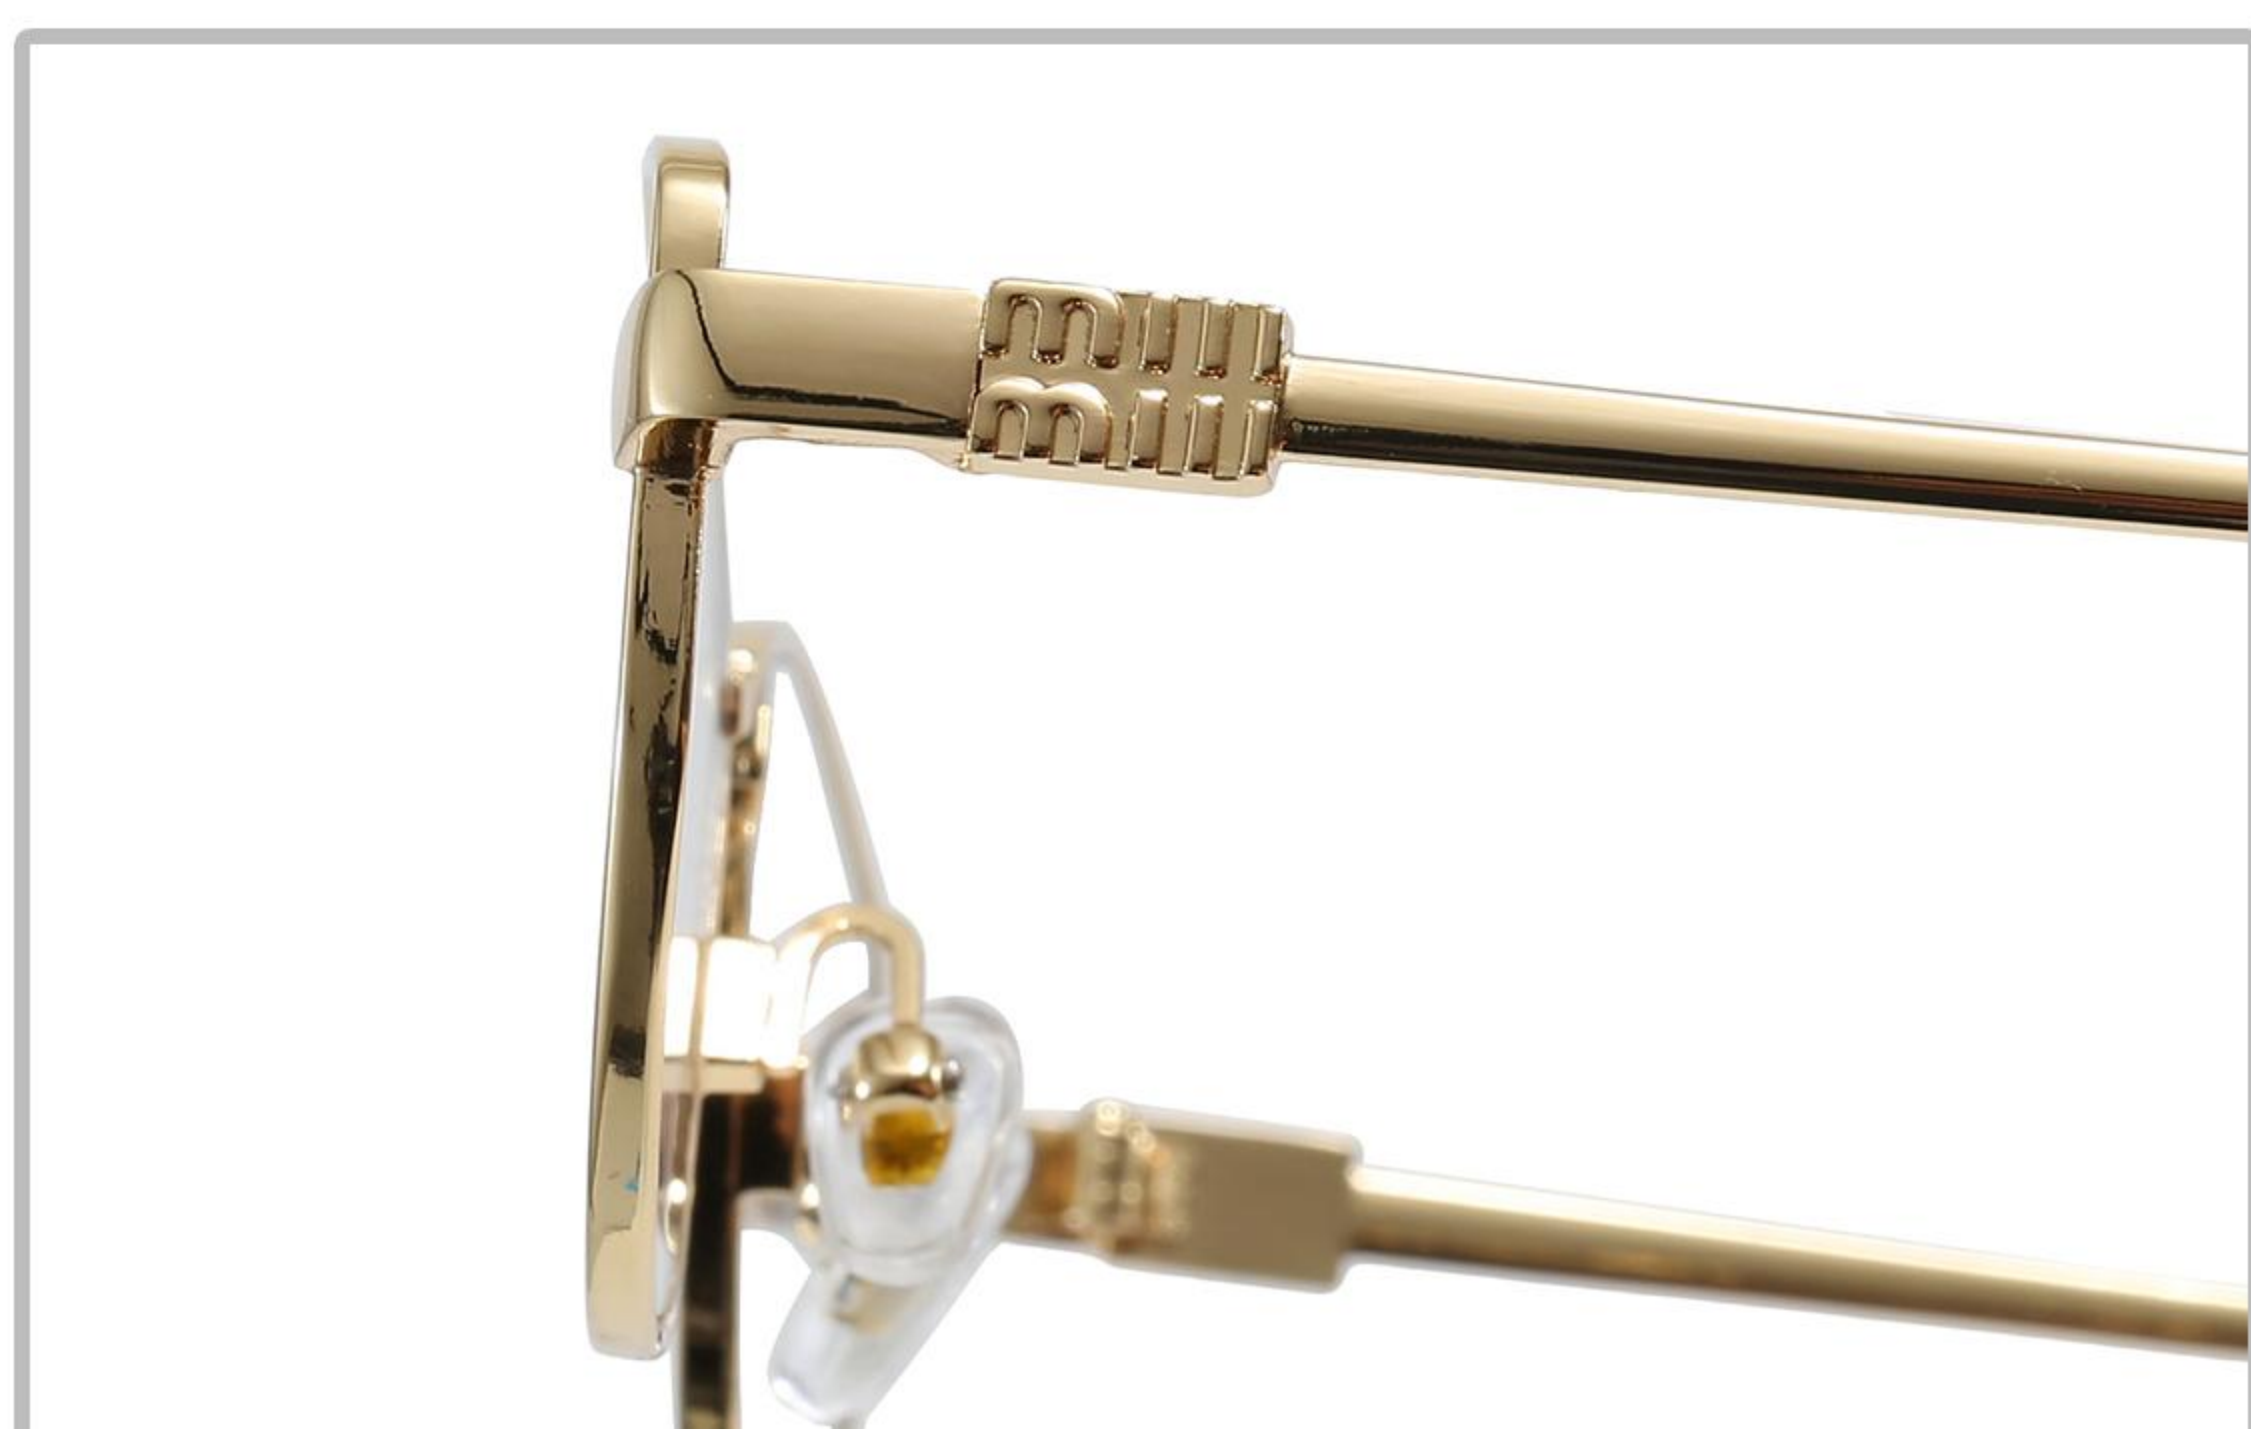

C1银框-双灰变灰

C2黑框-防蓝光变灰

C3金框-防蓝光变灰

C4金框-浅茶兰变灰

C5金框-渐茶变灰

C6金框-渐桔变灰

C7金框-渐紫灰变灰

DETAIL LOCAL MAGNIFICATION CLOSE-UP