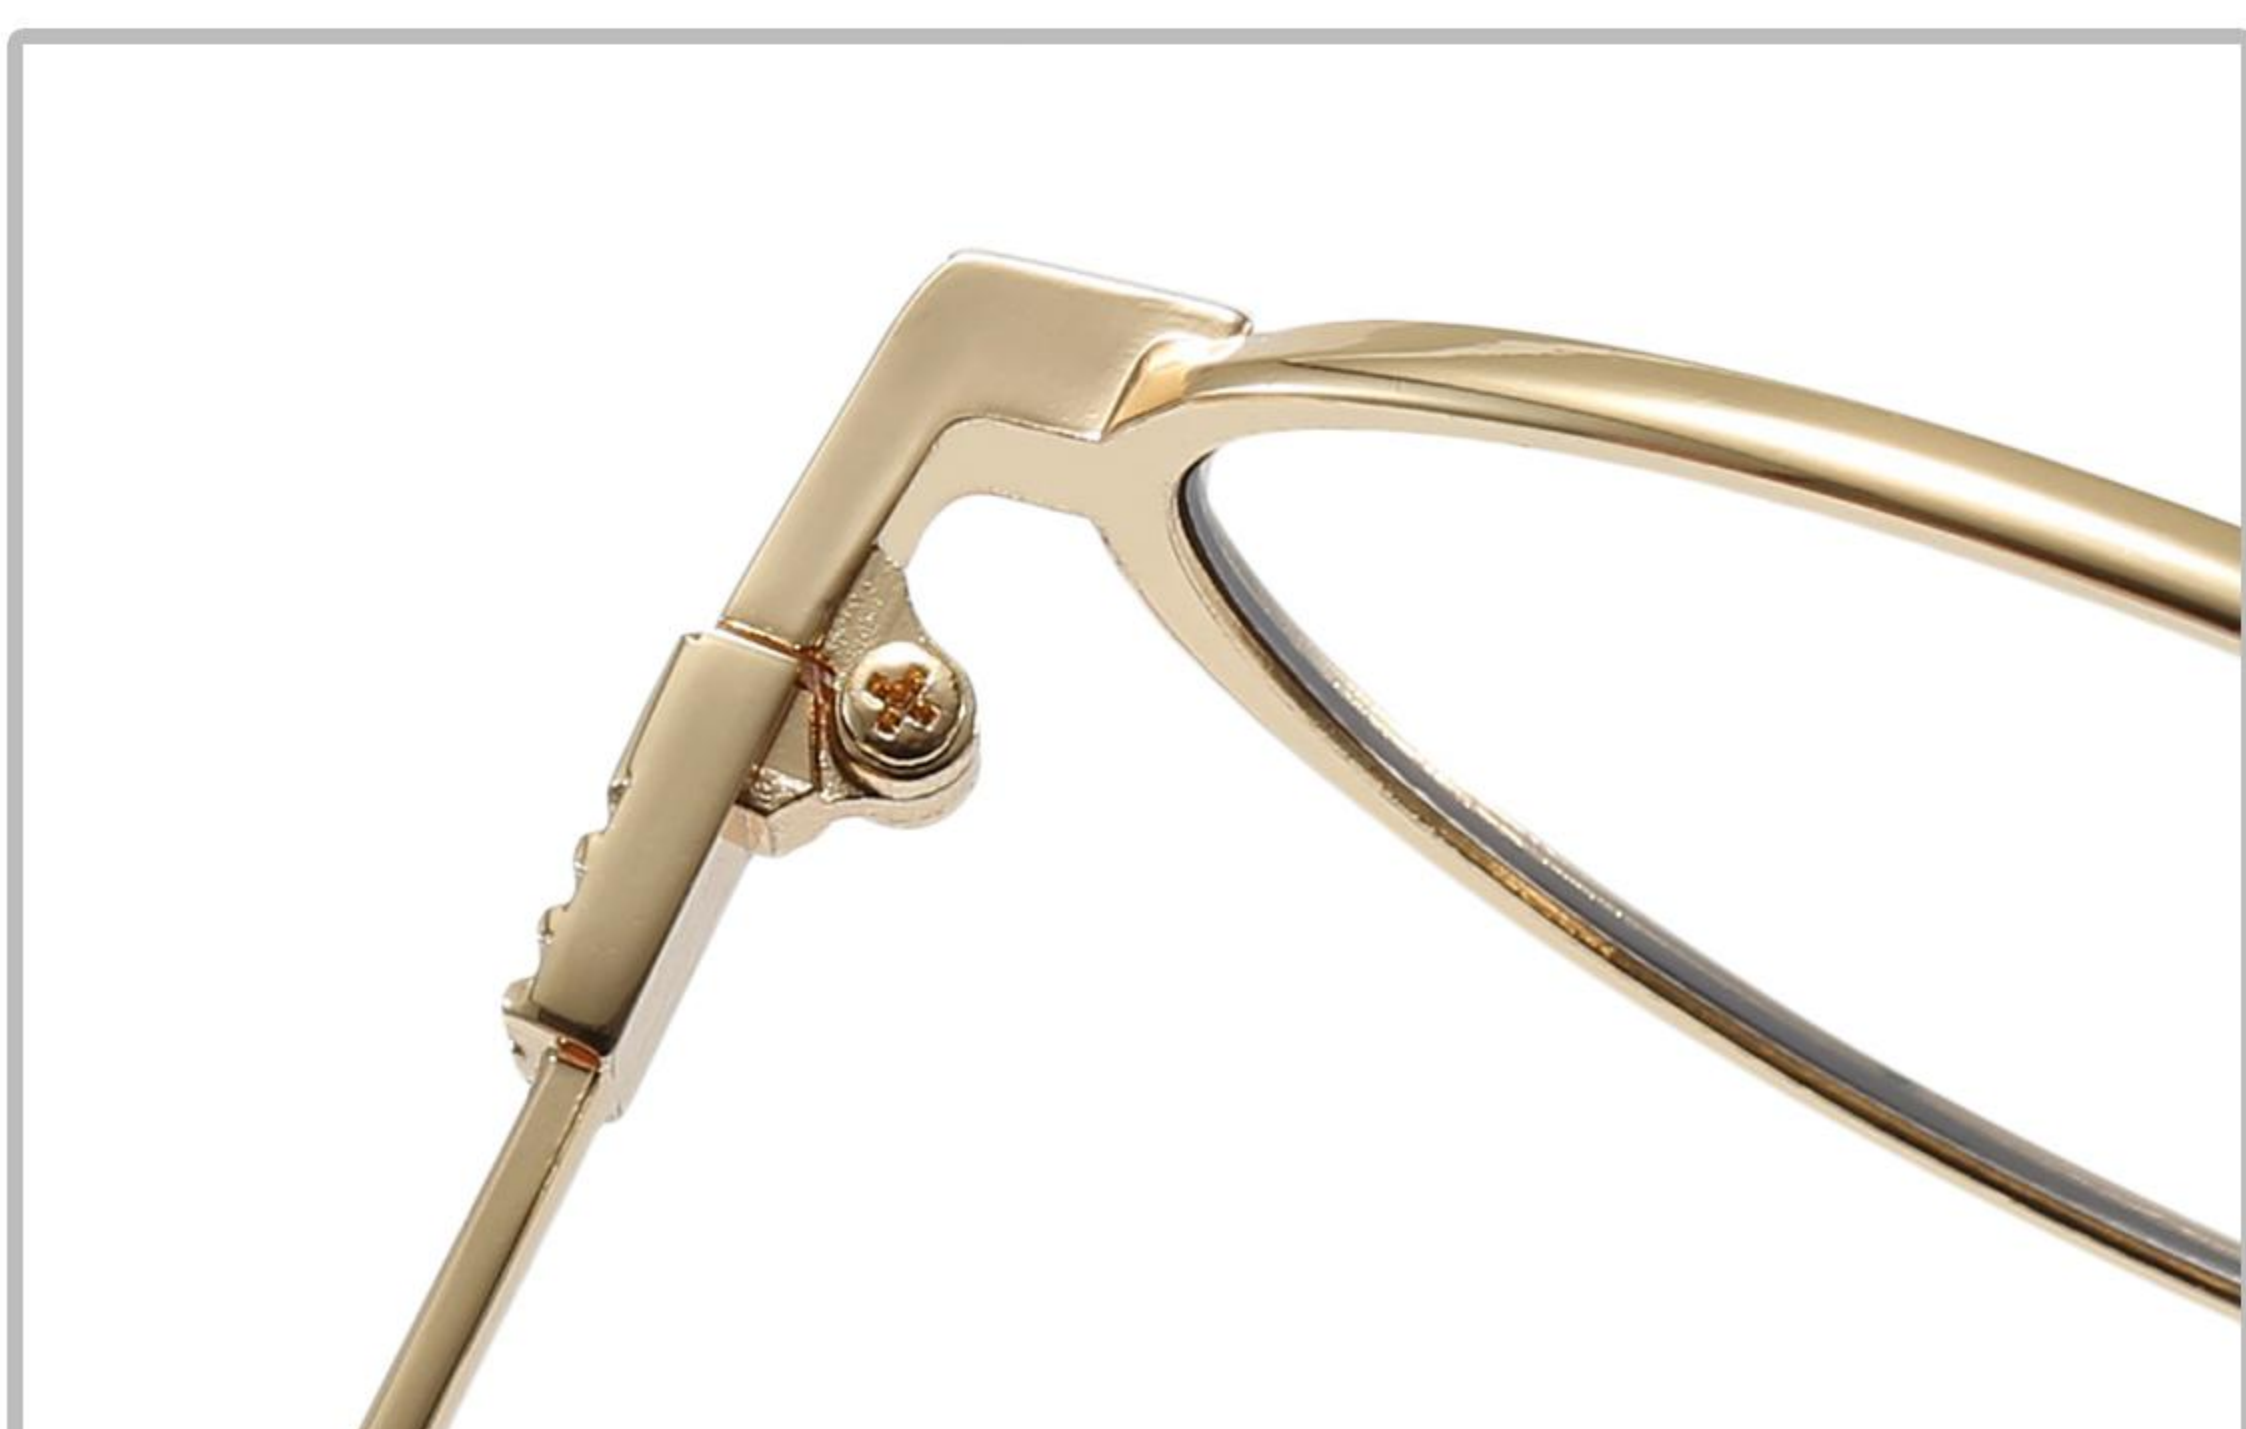

DETAIL LOCAL MAGNIFICATION CLOSE-UP