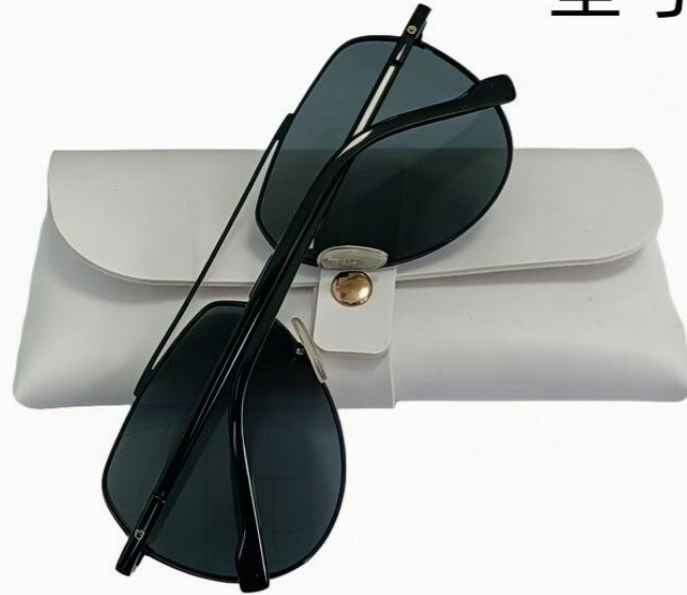

型号：3105

C1 BLACK/GRAY

C2 BLACK/COATED GRAY

C3 SILVER/GRAY

C4 SILVER/DARK GREEN

型号：5106

C1 GOLDEN/GRAY

C2 BLACK/COATED GRAY