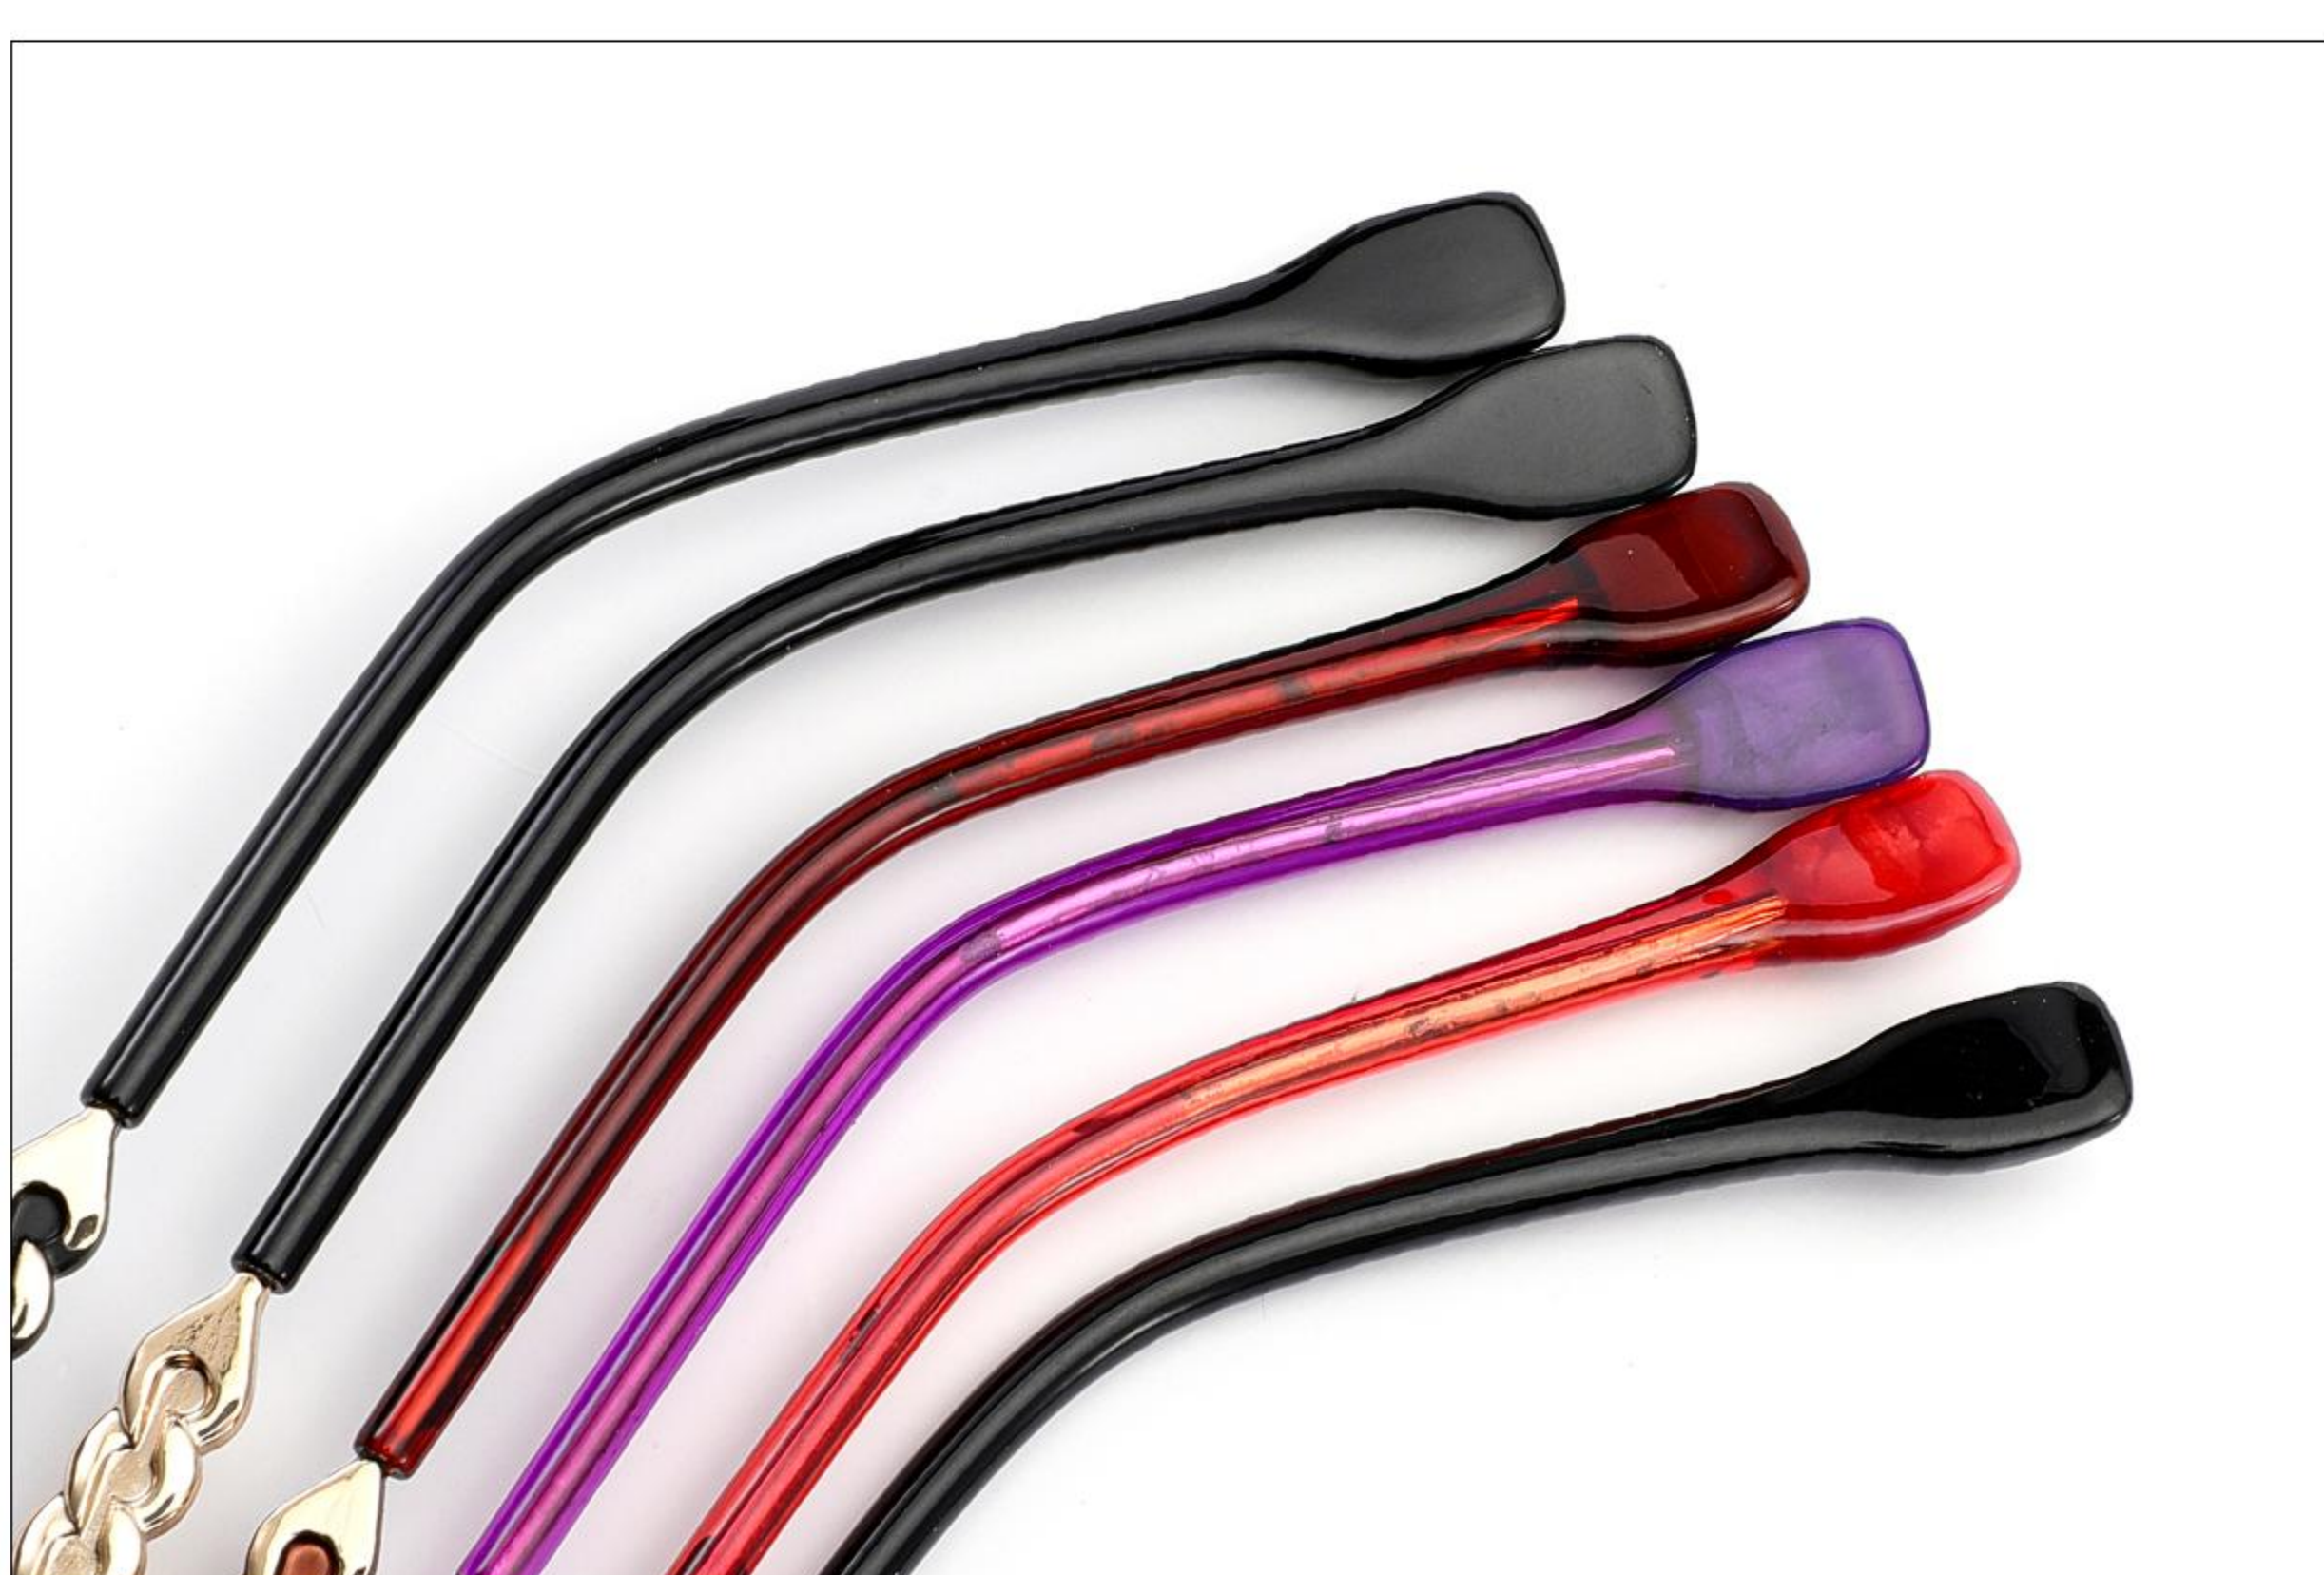

Particulars