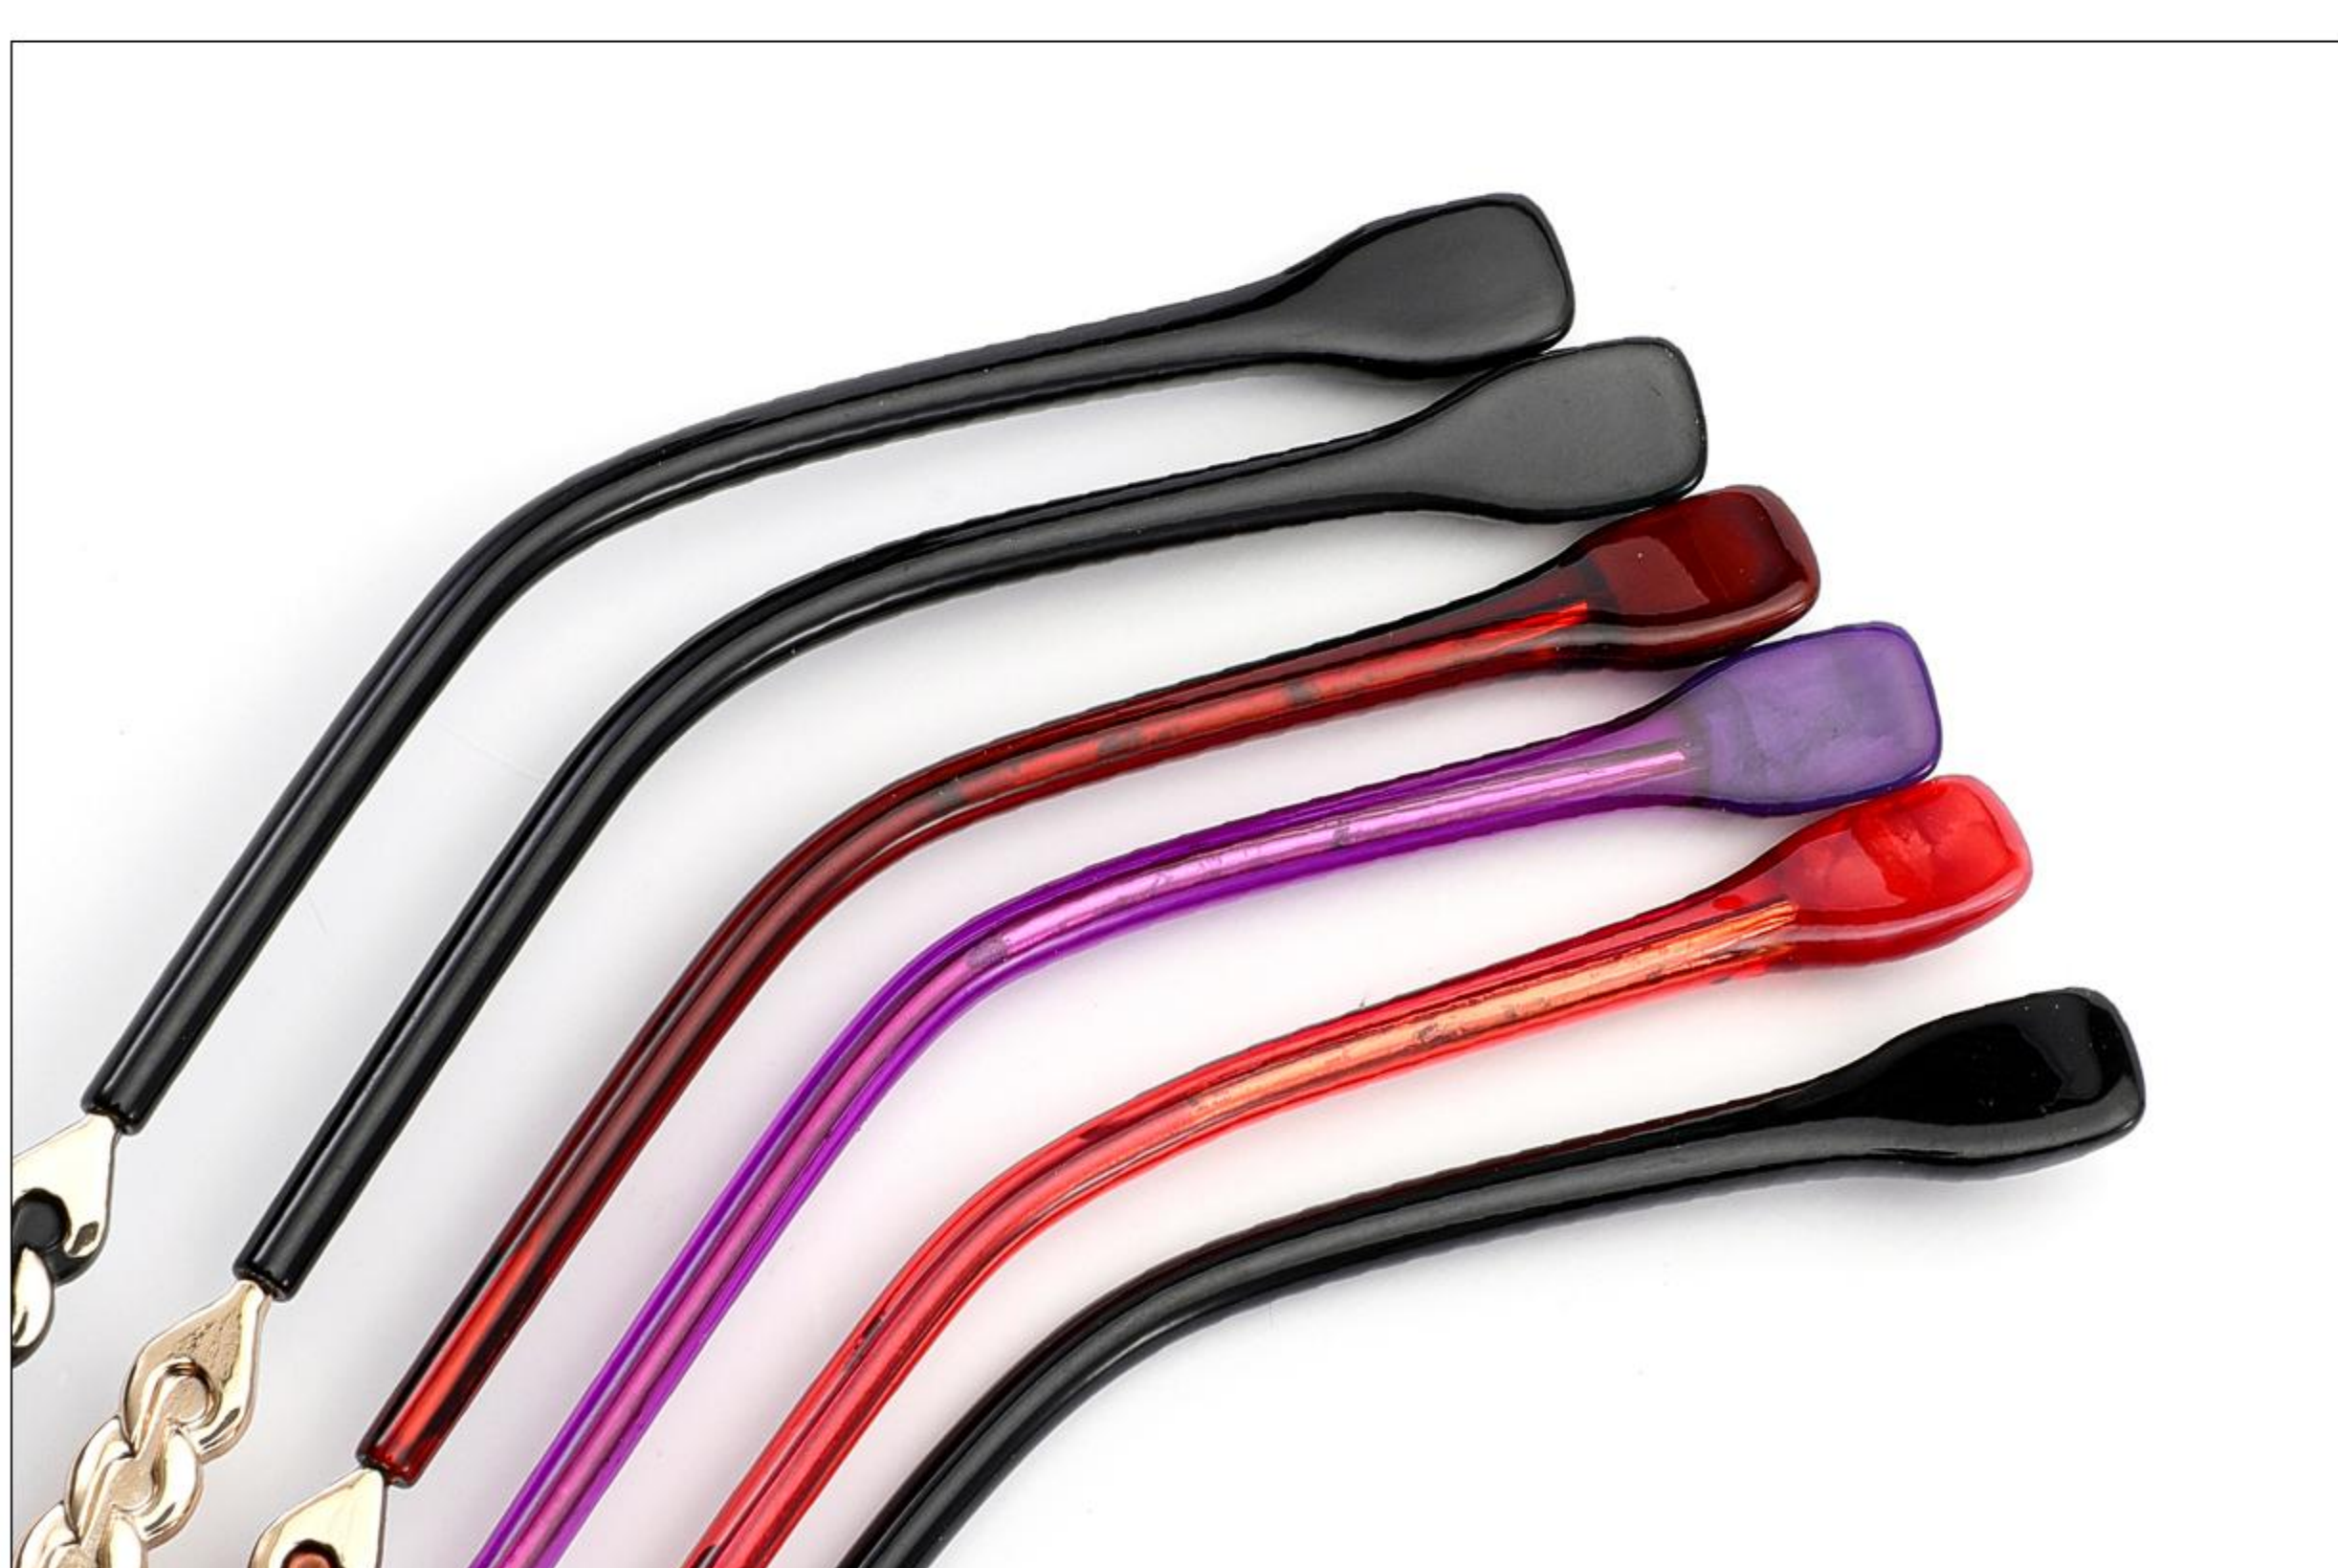

METAL

MODEL: 9211

SIZE: 51-18-142

Main drawing

C1 BLACK/GOLD

C4 PURPLE

C2 GOLD

C5 GOLD/PINK

C3 ROSE GOLD

C6 GOLD/WHITE

Particulars

Particulars

METAL

MODEL: 9212

SIZE: 53-18-140

Main drawing