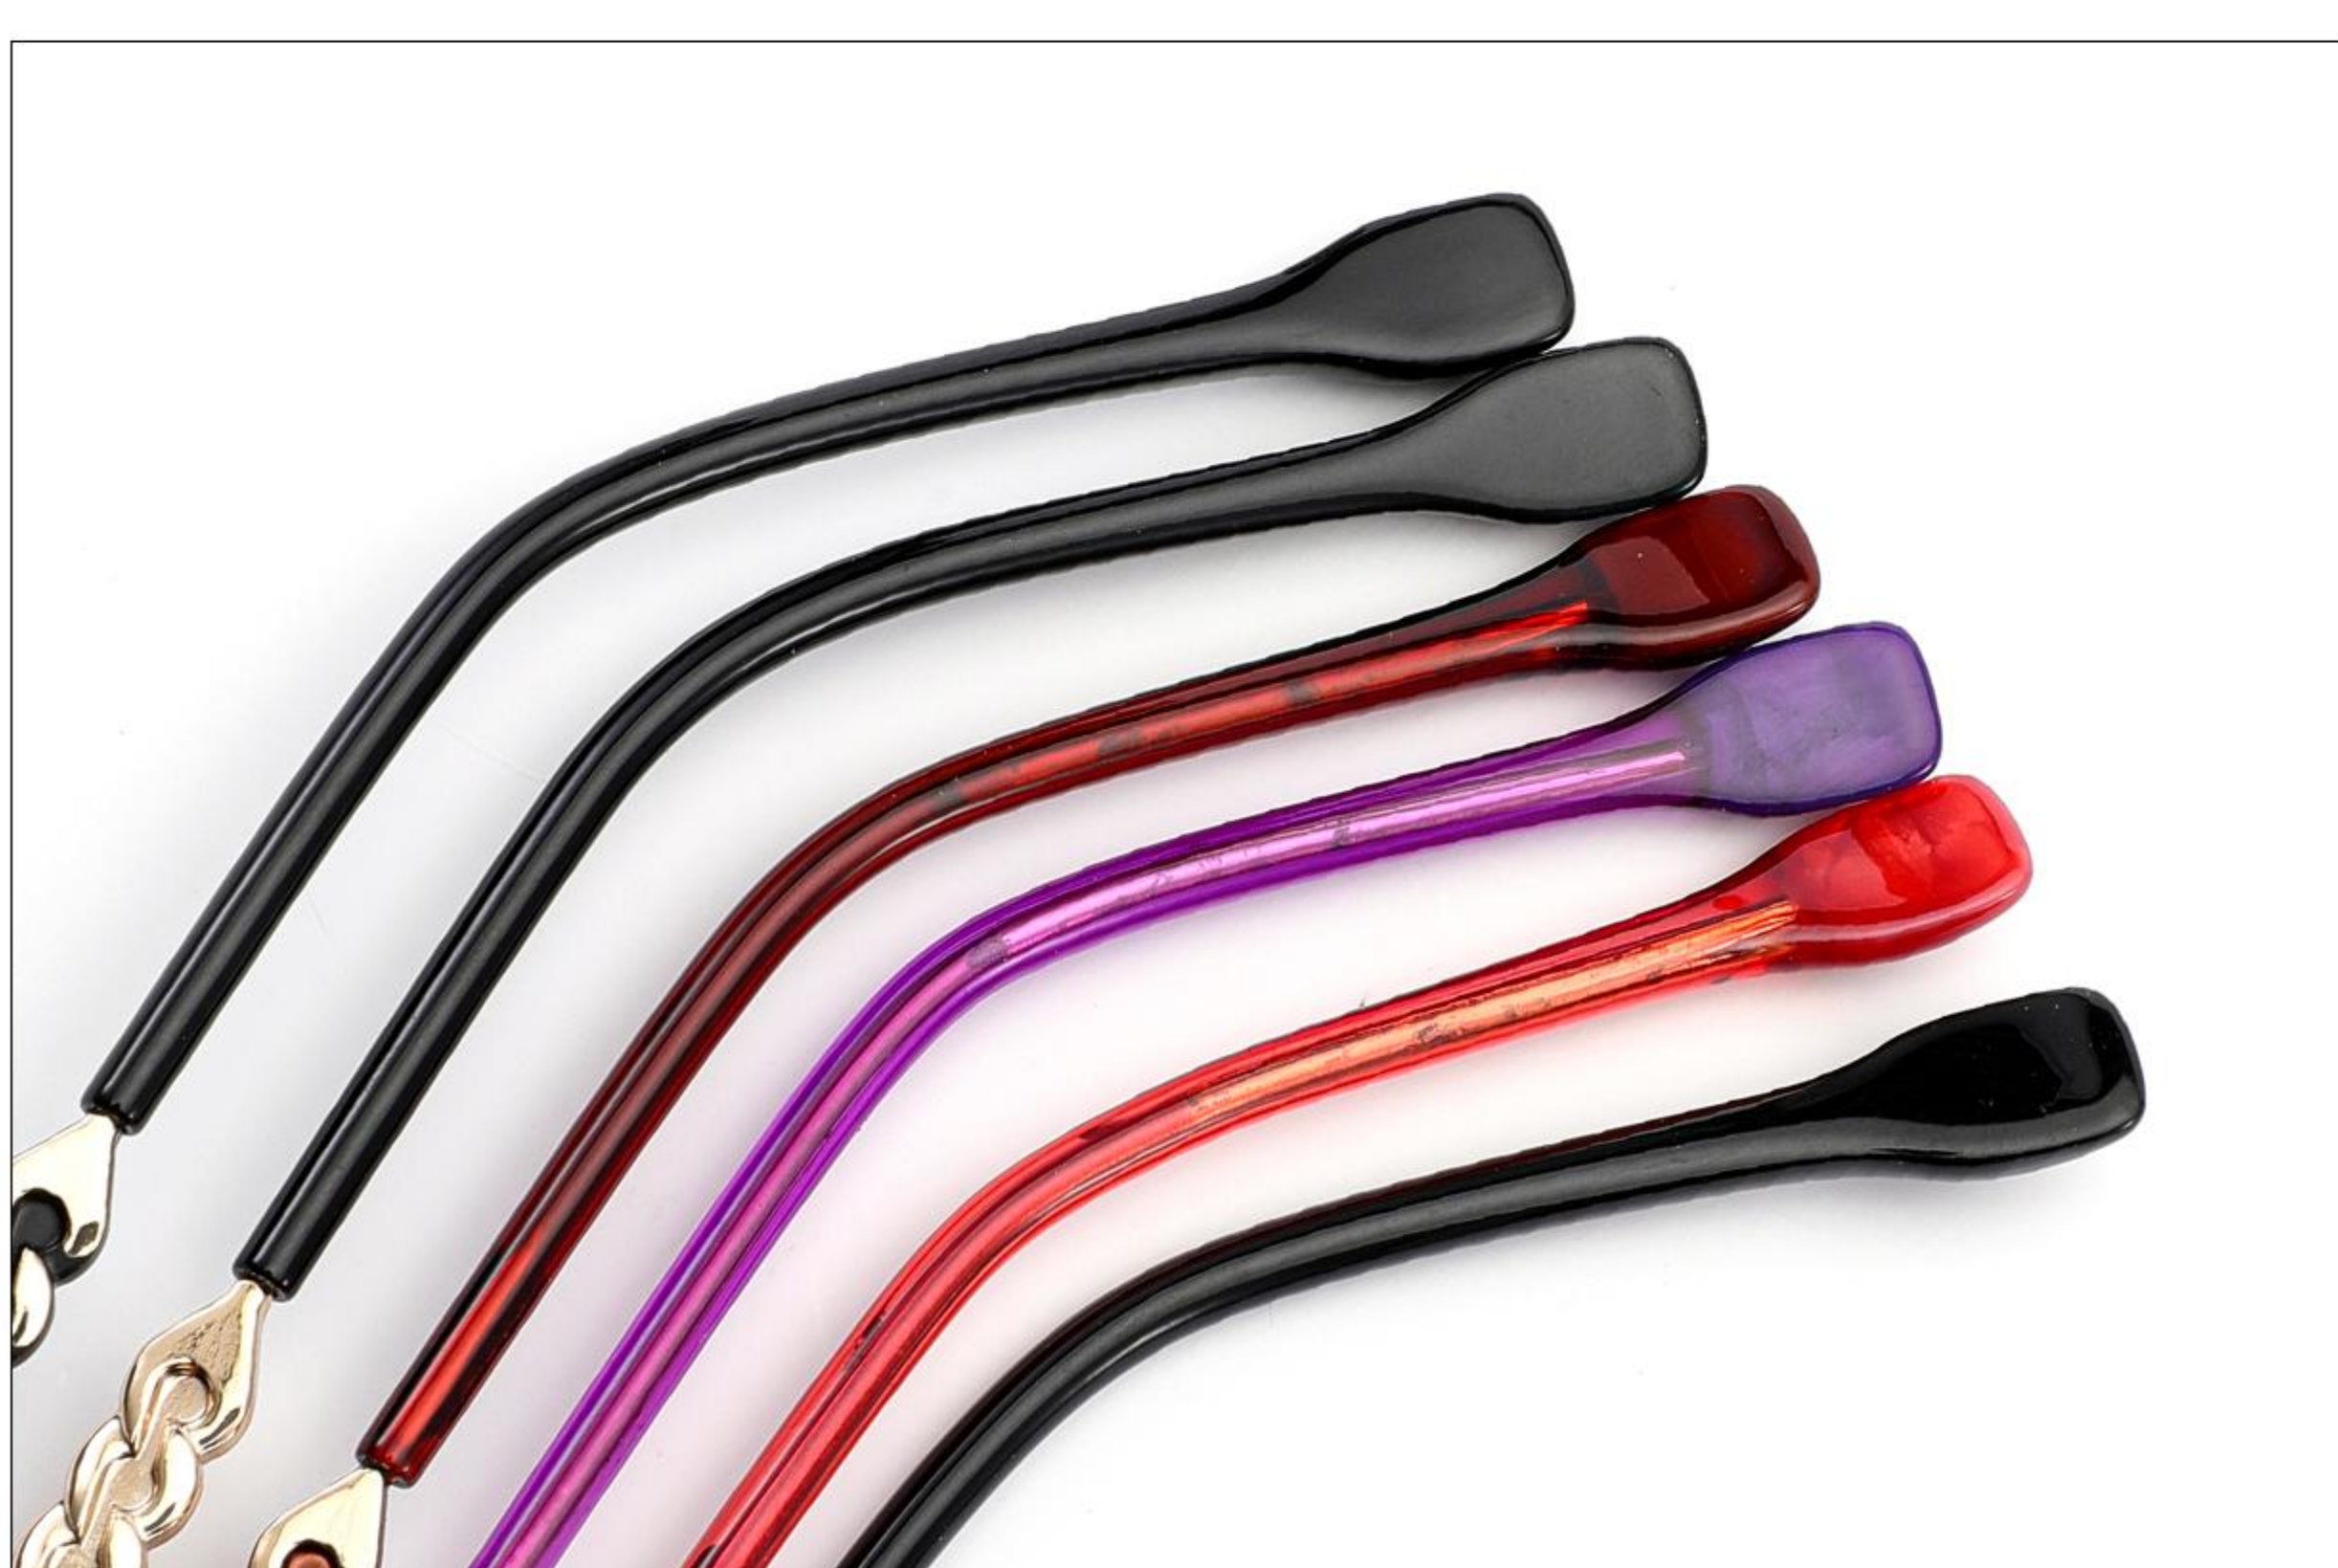

Particulars