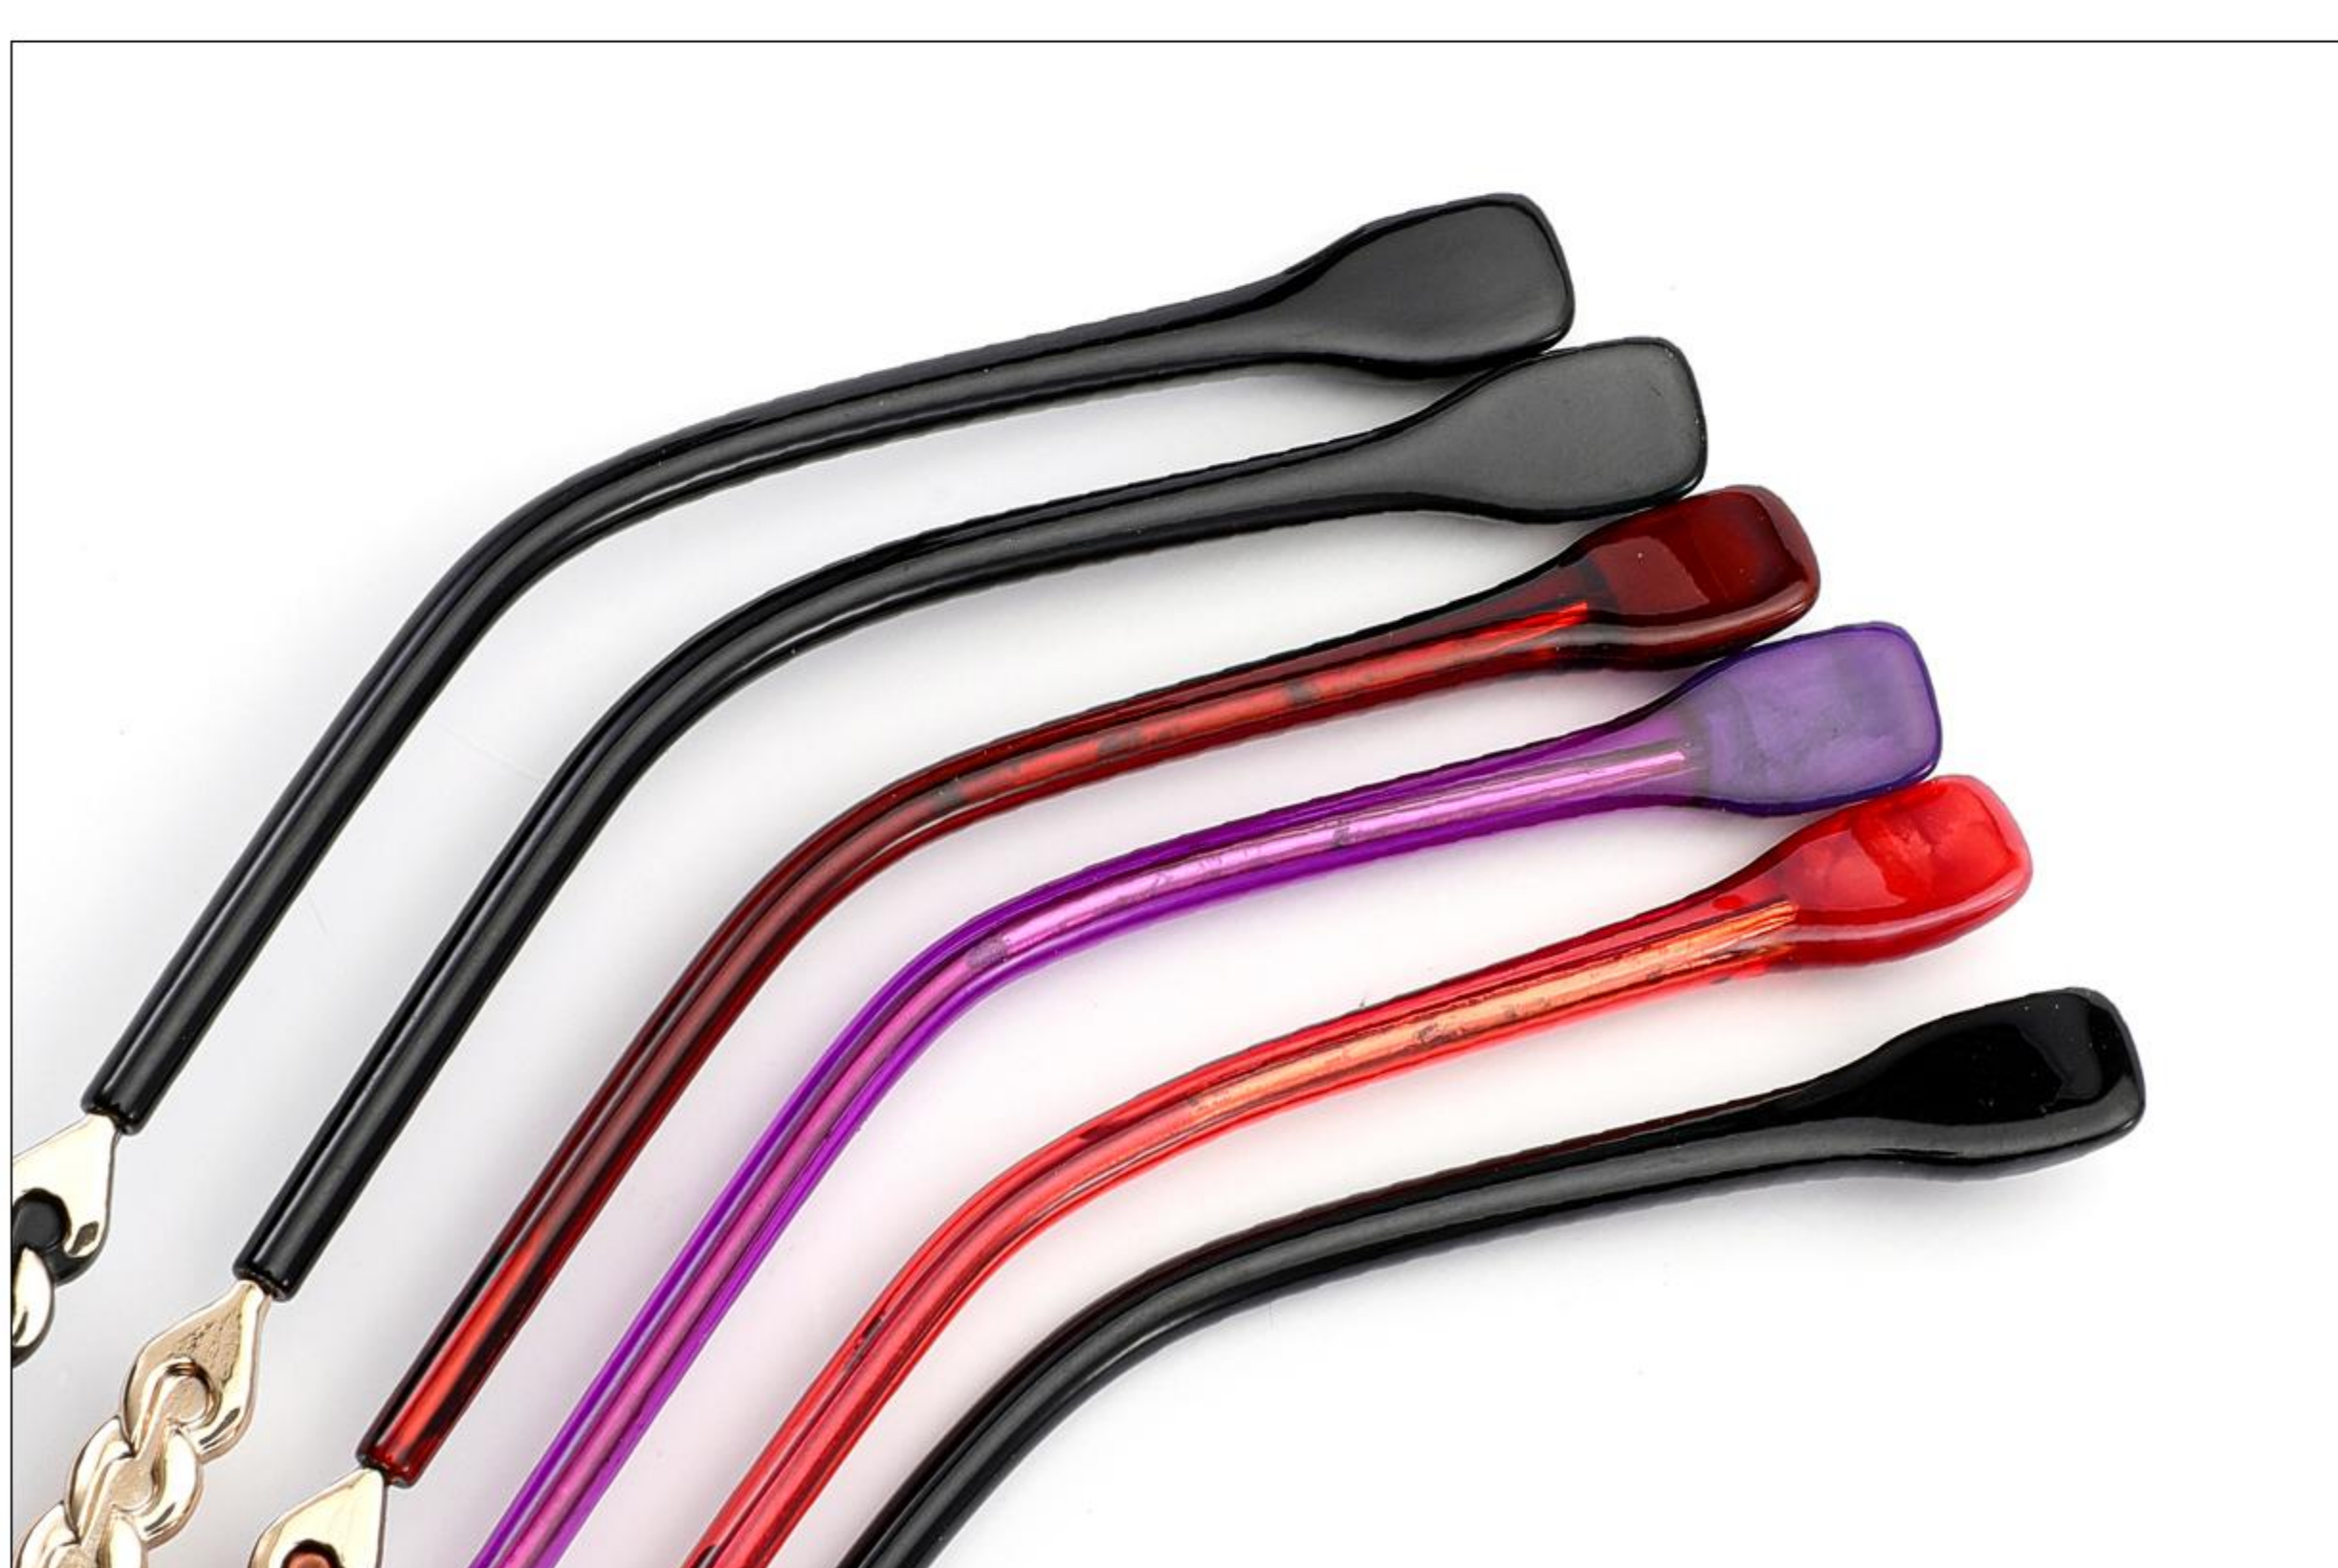

METAL

MODEL: 9211

SIZE: 51-18-142

Main drawing

C1 BLACK/GOLD

C4 PURPLE

C2 GOLD

C5 GOLD/PINK

C3 ROSE GOLD

C6 GOLD/WHITE

Particulars

Particulars

METAL

MODEL: 9212

SIZE: 53-18-140

Main drawing

C1 BLACK/GOLD

C4 PURPLE

C2 GOLD

C5 GOLD/PINK

C3 ROSE GOLD

C6 GOLD/WHITE

Particulars

Particulars