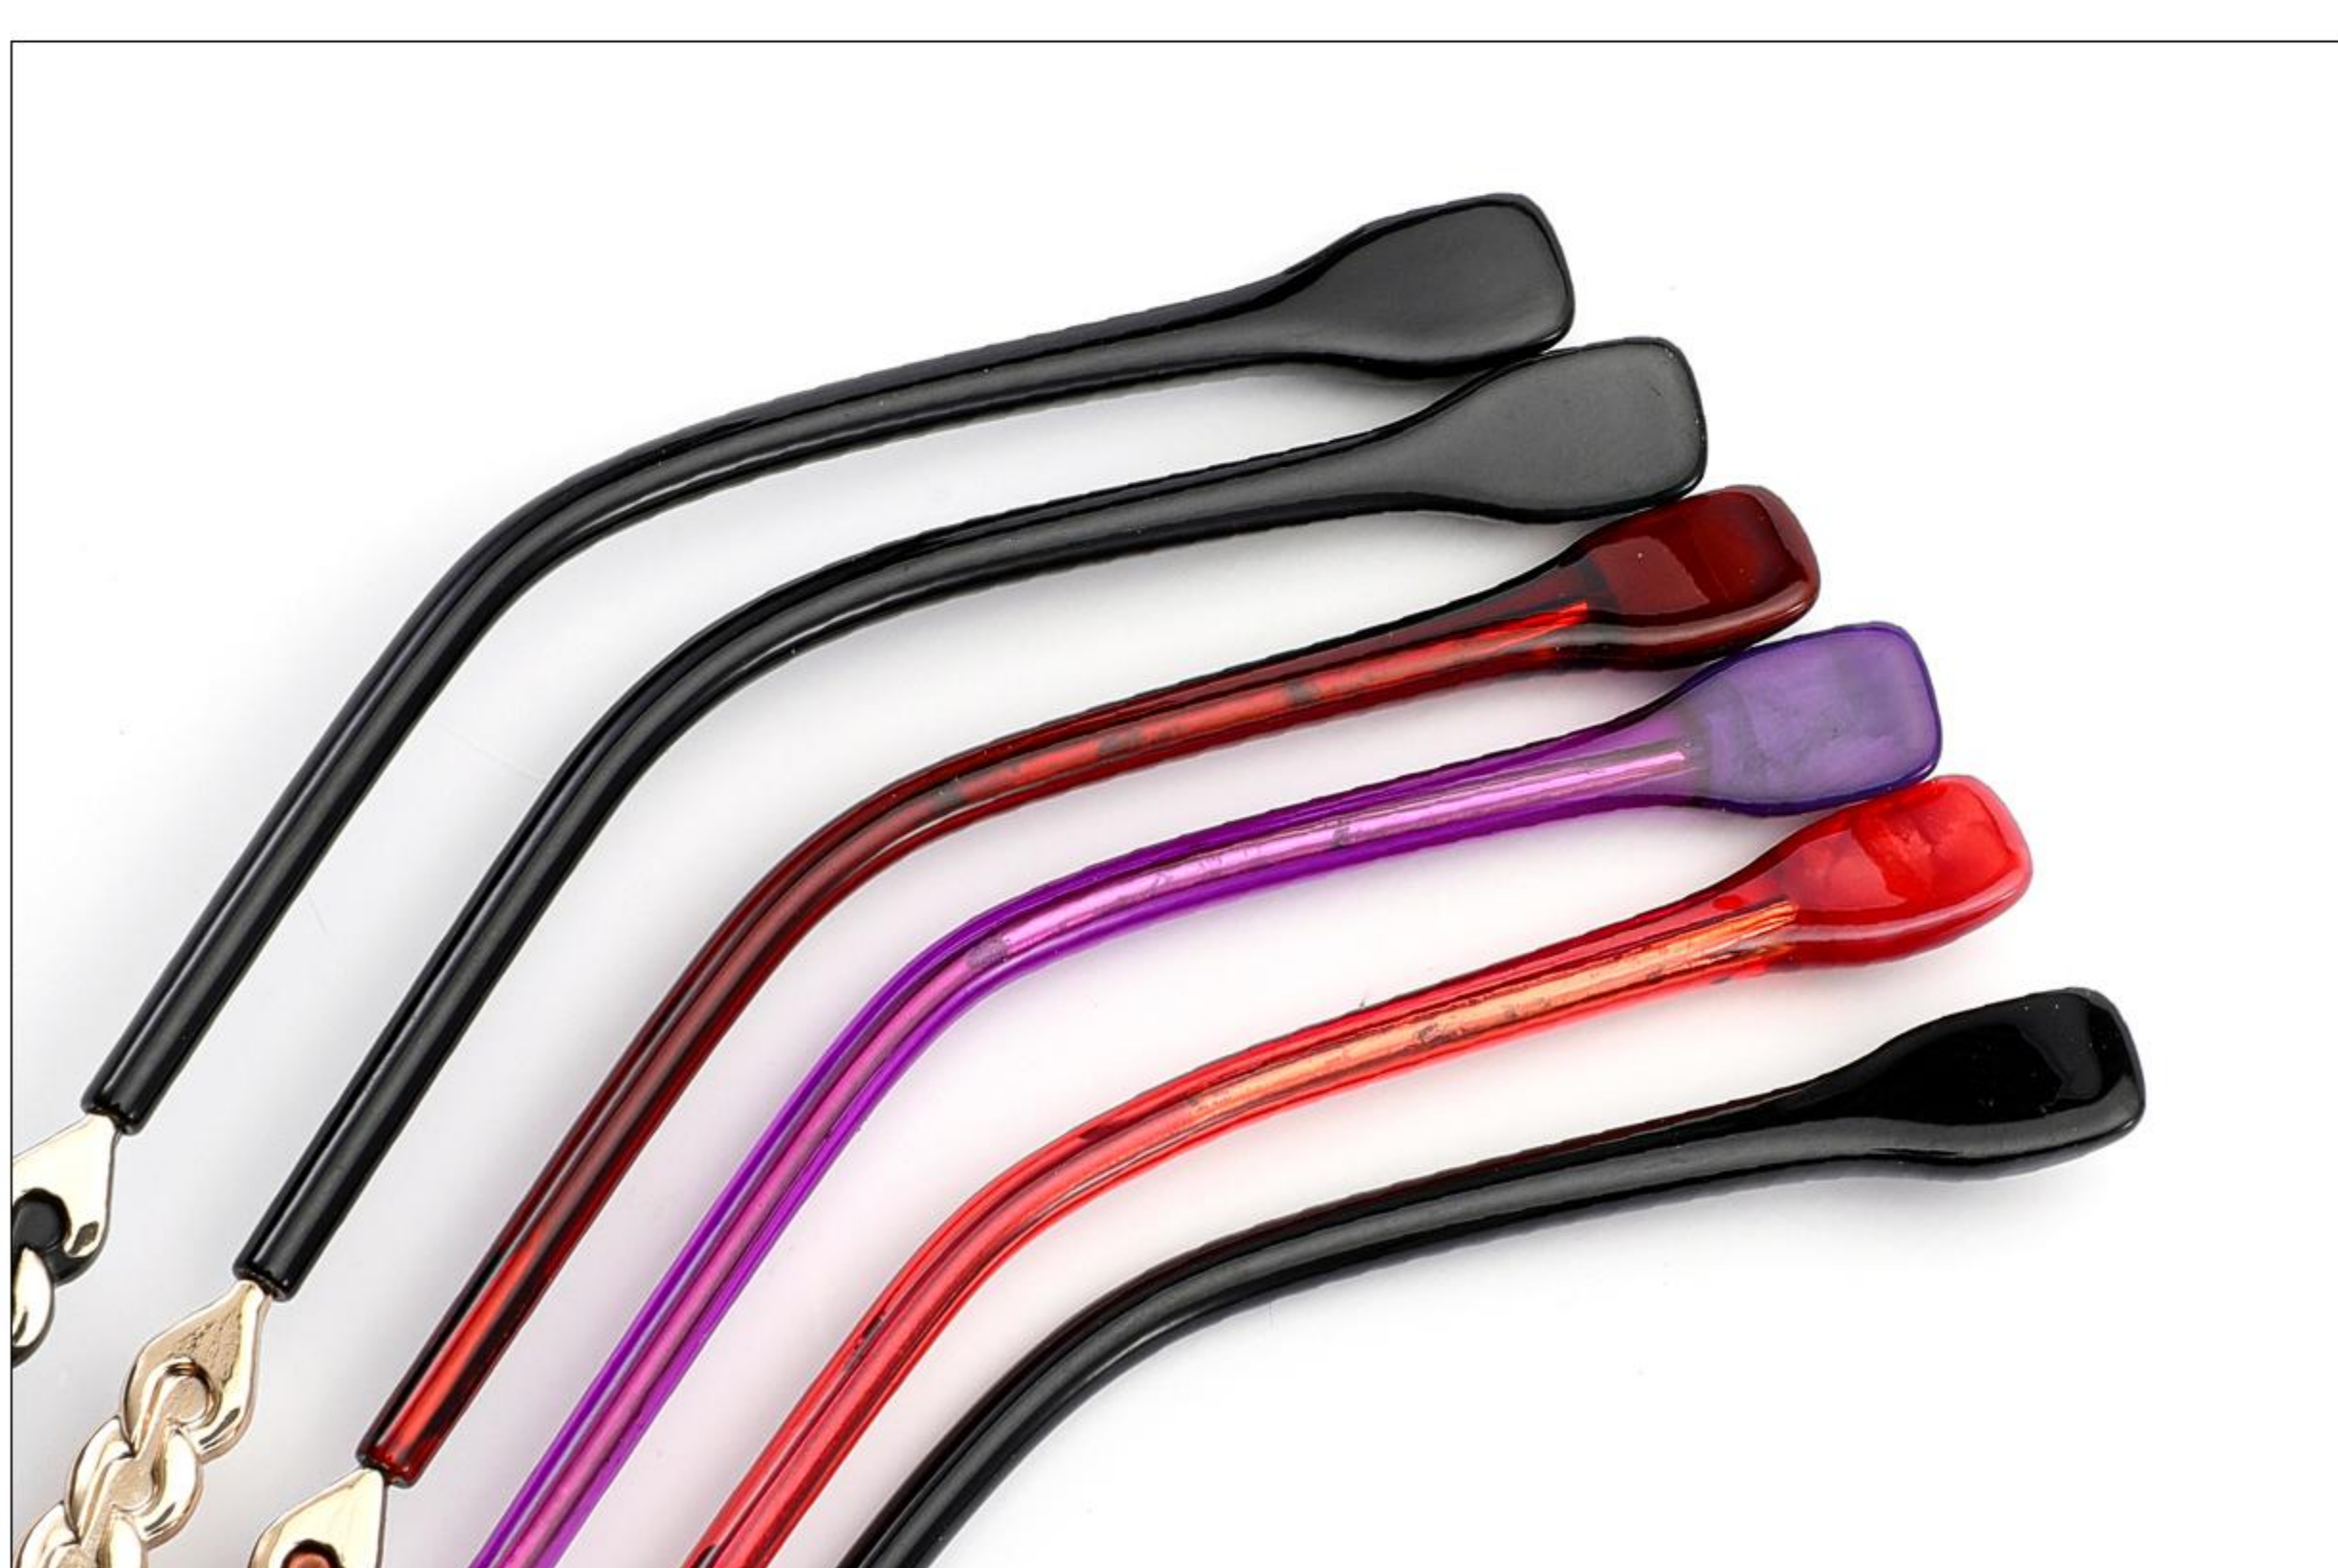

METAL

MODEL: 9201

SIZE: 48-18-142

Main drawing

C1 BLACK/GOLD

C4 PURPLE

C2 GOLD

C5 GOLD/PINK

C3 ROSE GOLD

C6 GOLD/WHITE

Particulars

Particulars

METAL

MODEL: 9202

SIZE: 48-17-142

Main drawing

METAL

MODEL: 9203

SIZE: 50-18-140

Main drawing

C1 BLACK/GOLD

C4 PURPLE

C2 GOLD

C5 GOLD/PINK

METAL

MODEL: 9211

SIZE: 51-18-142

Main drawing

C1 BLACK/GOLD

C4 PURPLE

C2 GOLD

C5 GOLD/PINK