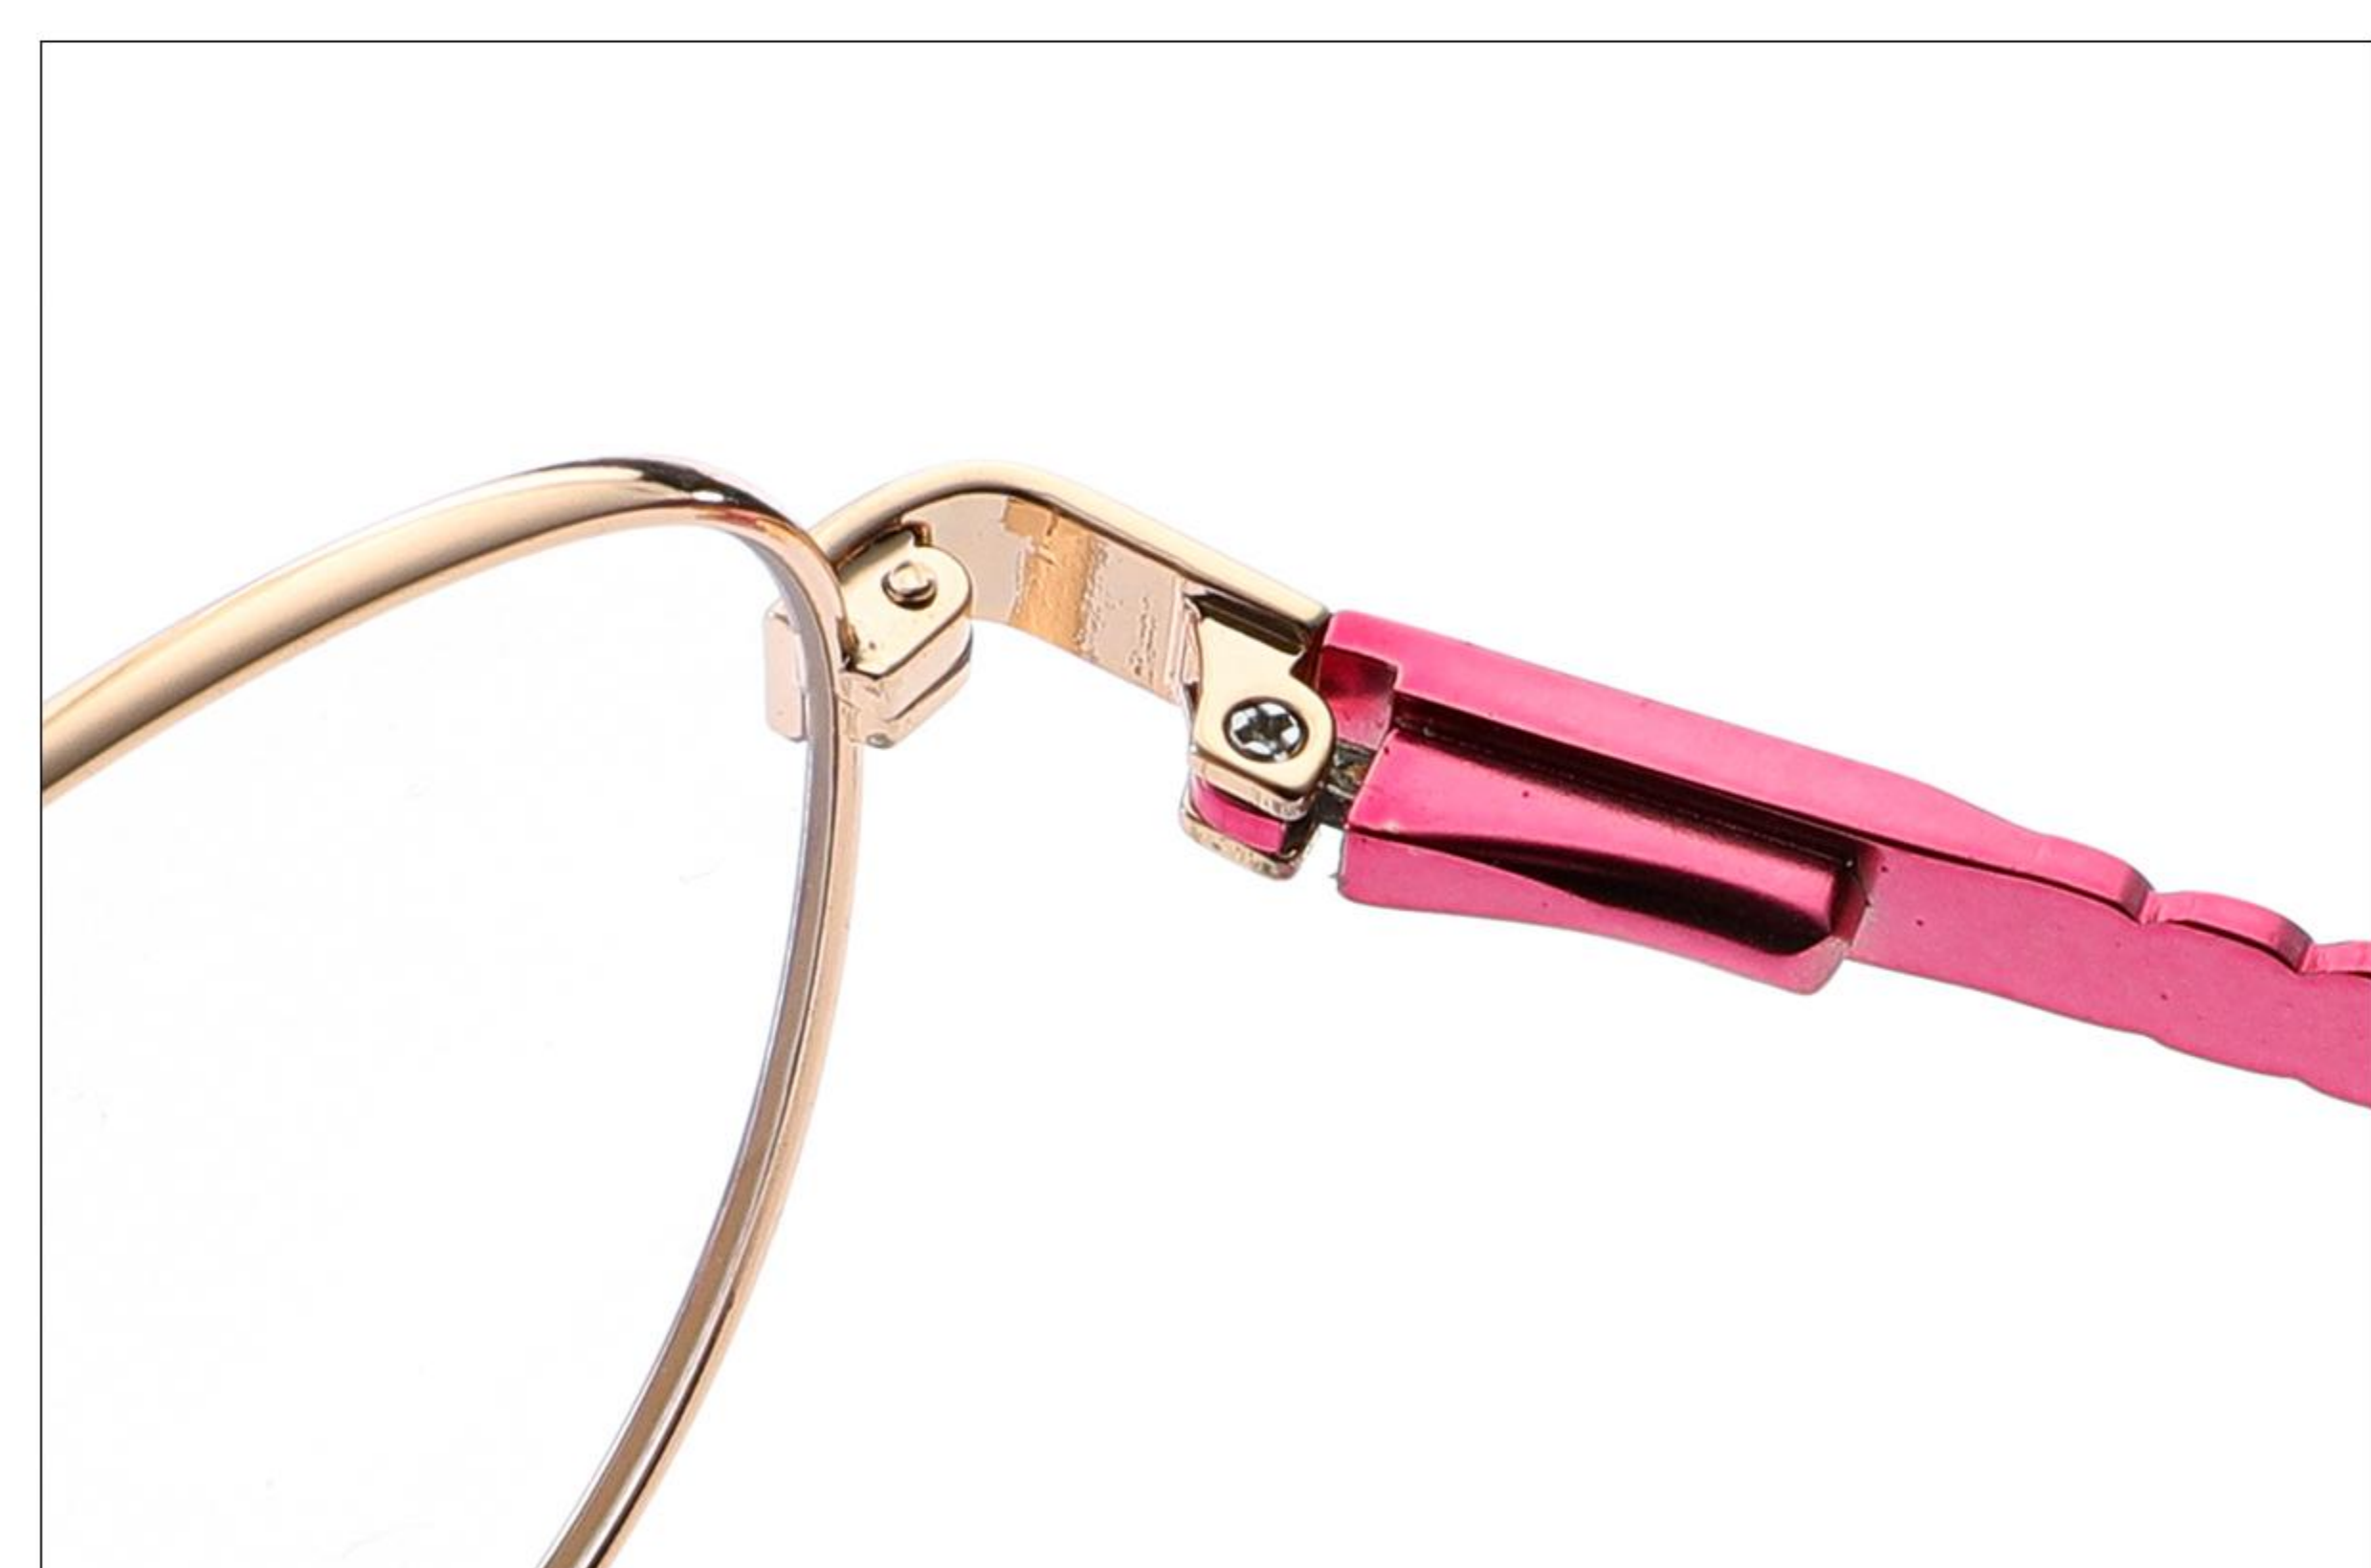

METAL

MODEL: 9201

SIZE: 48-18-142

Main drawing

C1 BLACK/GOLD

C4 PURPLE

C2 GOLD

C5 GOLD/PINK

METAL

MODEL: 9203

SIZE: 50-18-140

Main drawing

C1 BLACK/GOLD

C4 PURPLE

C2 GOLD

C5 GOLD/PINK

C3 ROSE GOLD

C6 GOLD/WHITE

Particulars

Particulars

METAL

MODEL: 9204

SIZE: 50-18-142

Main drawing

METAL

MODEL: 9211

SIZE: 51-18-142

Main drawing

C1 BLACK/GOLD

C4 PURPLE

C2 GOLD

C5 GOLD/PINK