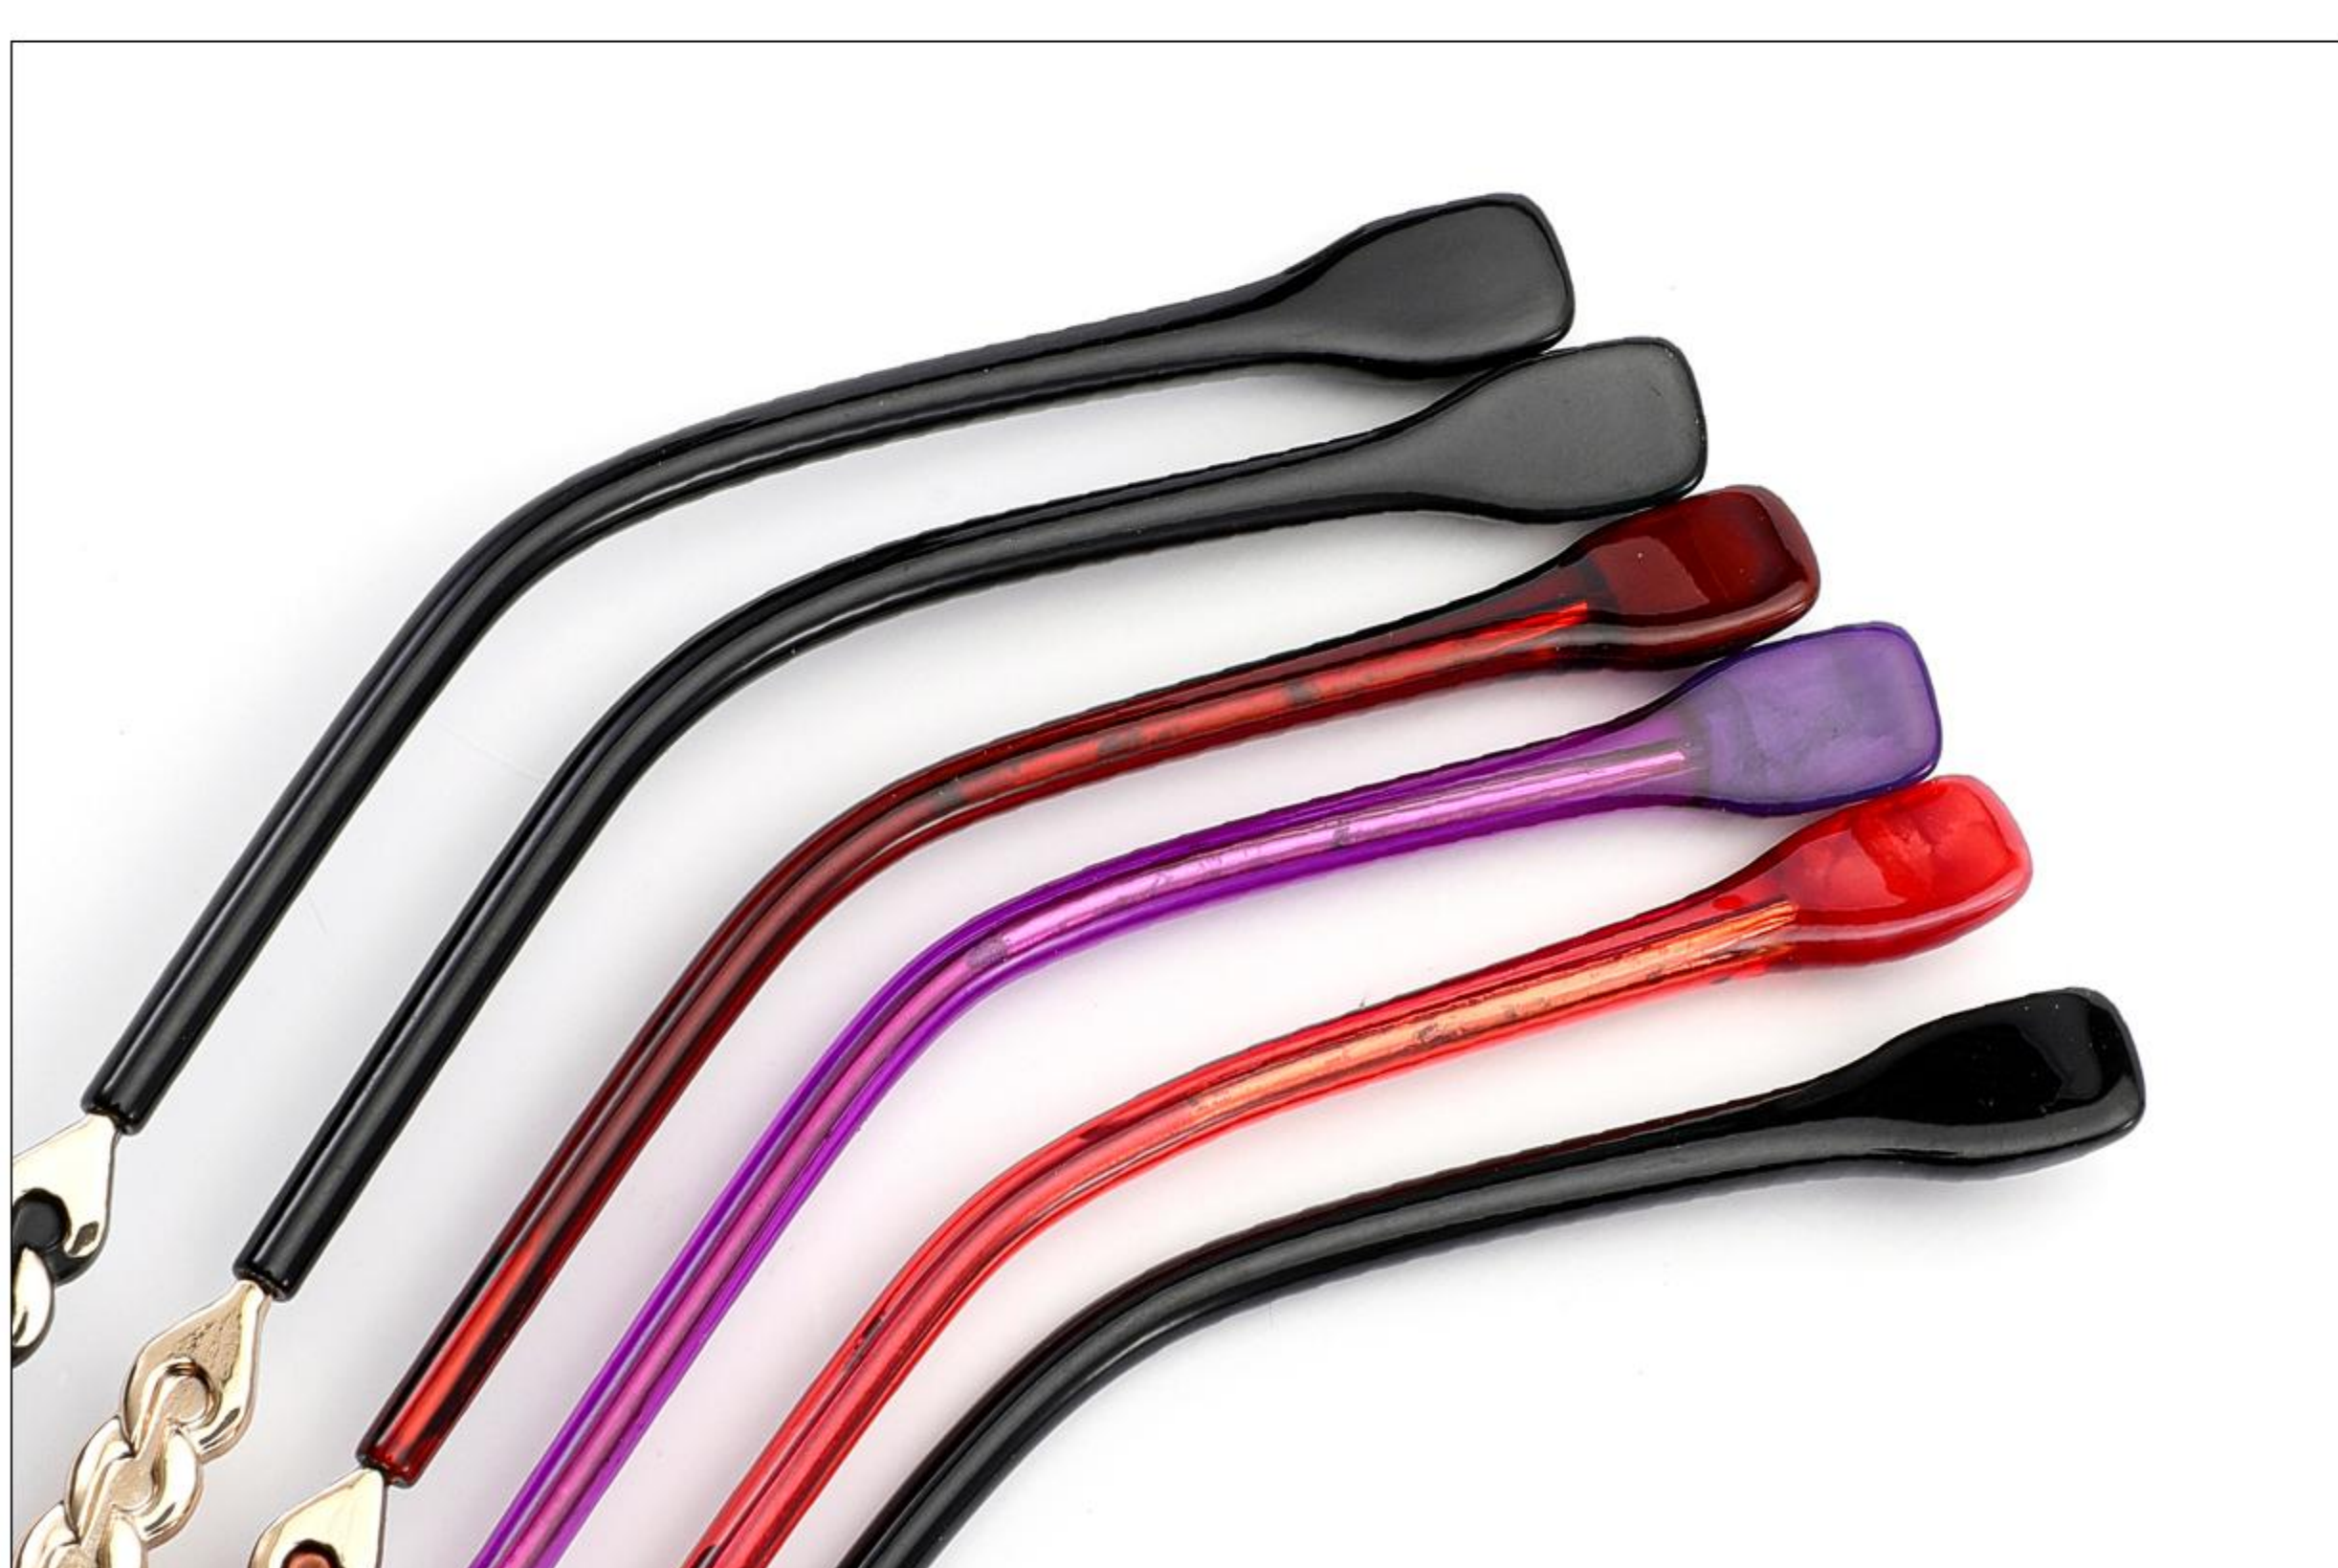

METAL

MODEL: 9209

SIZE: 53-18-142

Main drawing

C1 BLACK/GOLD

C4 PURPLE

C2 GOLD

C5 GOLD/PINK

C3 ROSE GOLD

C6 GOLD/WHITE

Particulars

Particulars

METAL

MODEL: 9210

SIZE: 52-17-142

Main drawing