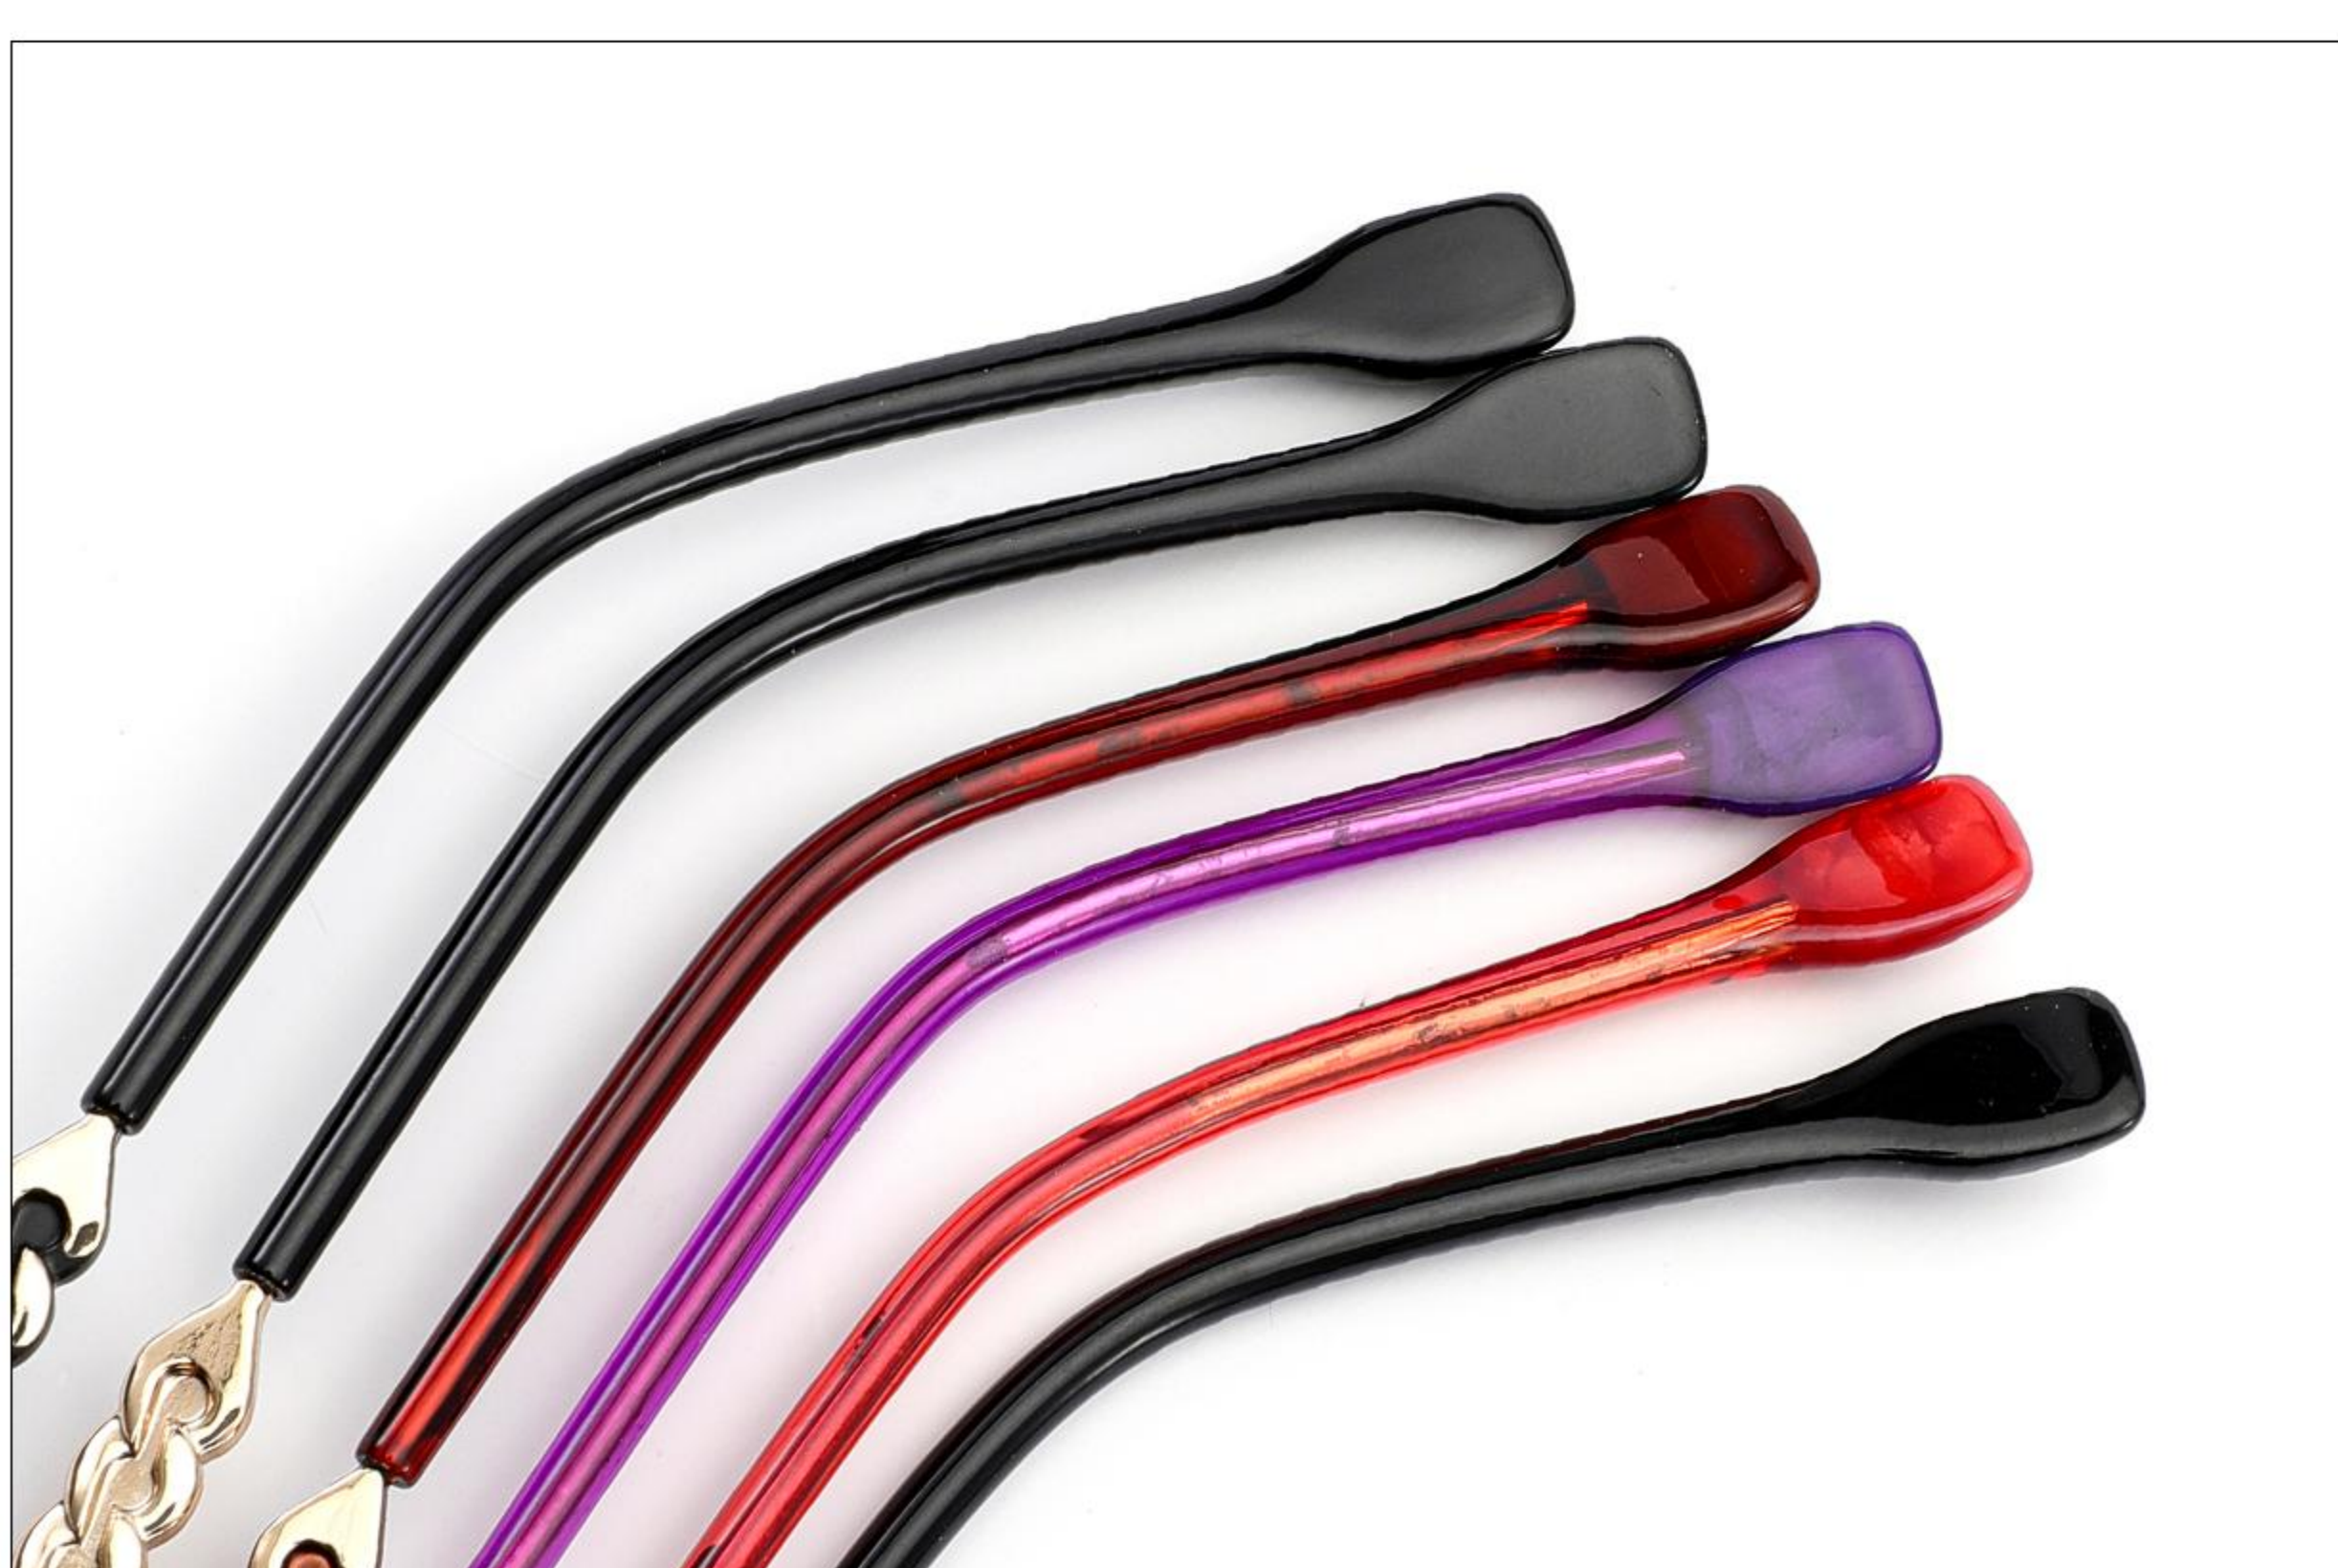

METAL

MODEL: 9203

SIZE: 50-18-140

Main drawing

C1 BLACK/GOLD

C4 PURPLE

C2 GOLD

C5 GOLD/PINK

C3 ROSE GOLD

C6 GOLD/WHITE

Particulars

Particulars

METAL

MODEL: 9204

SIZE: 50-18-142

Main drawing