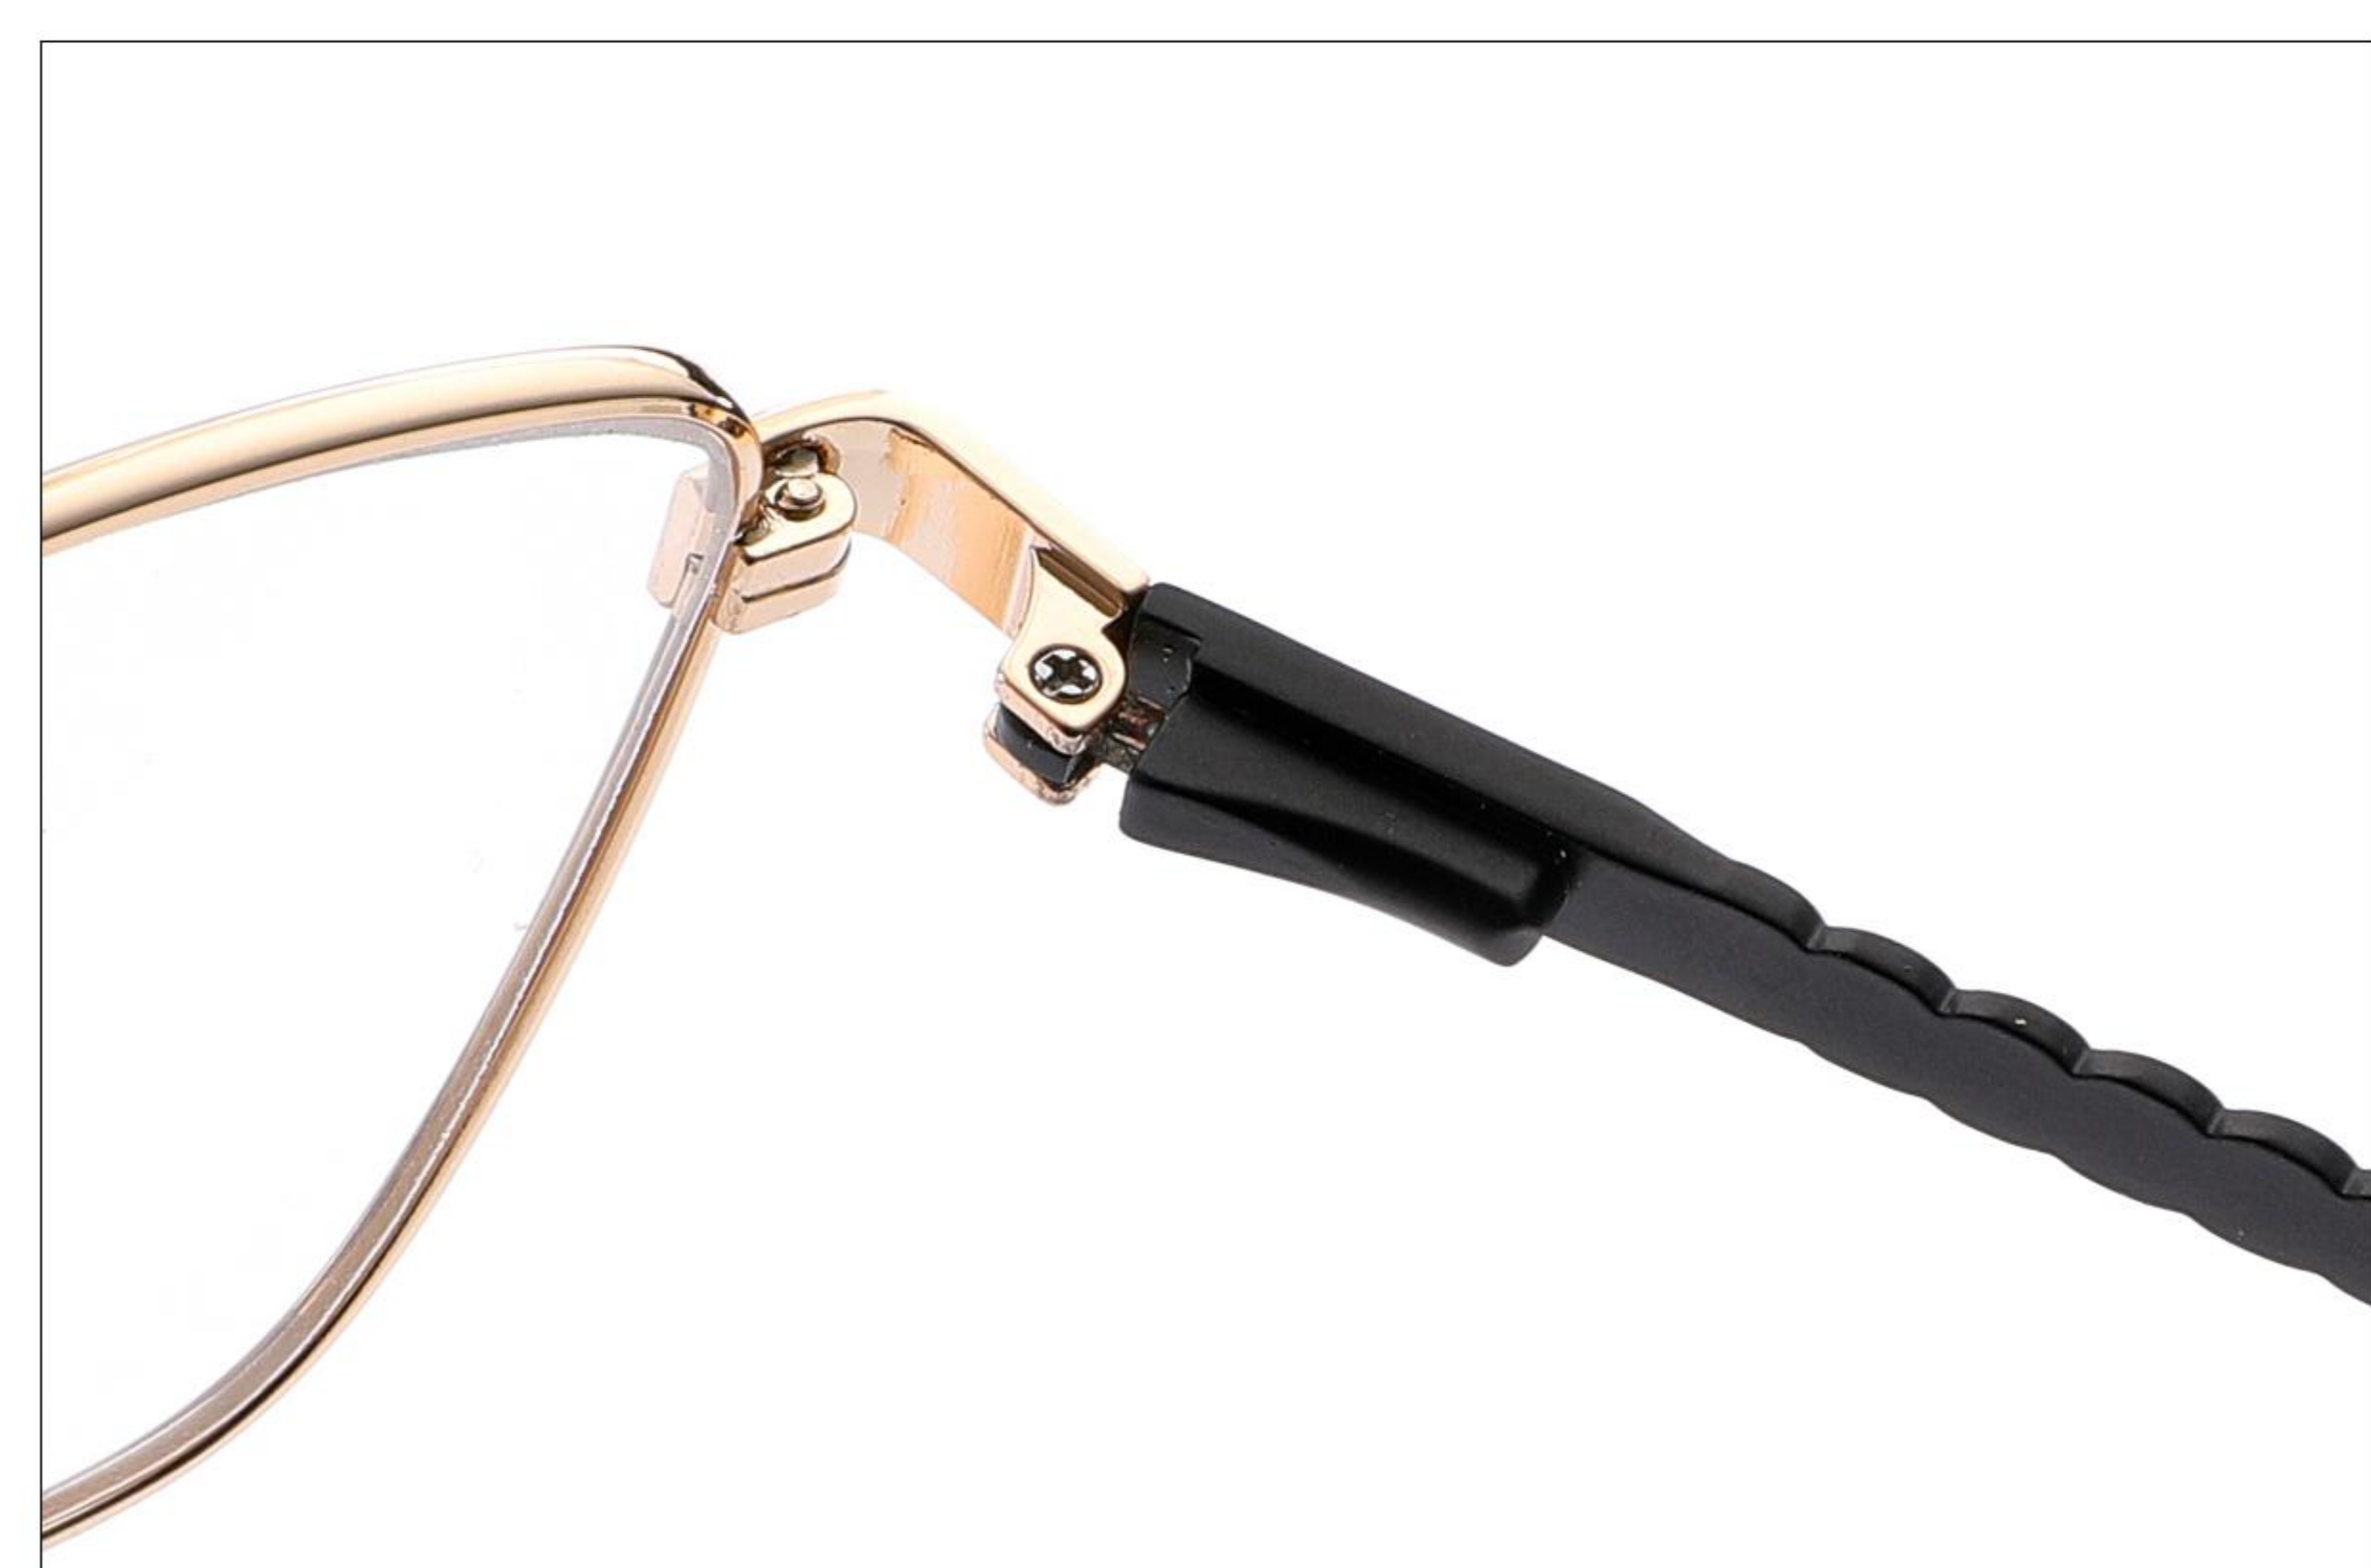

METAL

MODEL: 9209

SIZE: 53-18-142

Main drawing

C1 BLACK/GOLD

C4 PURPLE

C2 GOLD

C5 GOLD/PINK

METAL

MODEL: 9211

SIZE: 51-18-142

Main drawing

C1 BLACK/GOLD

C4 PURPLE

C2 GOLD

C5 GOLD/PINK

C3 ROSE GOLD

C6 GOLD/WHITE

Particulars

Particulars

METAL

MODEL: 9212

SIZE: 53-18-140

Main drawing