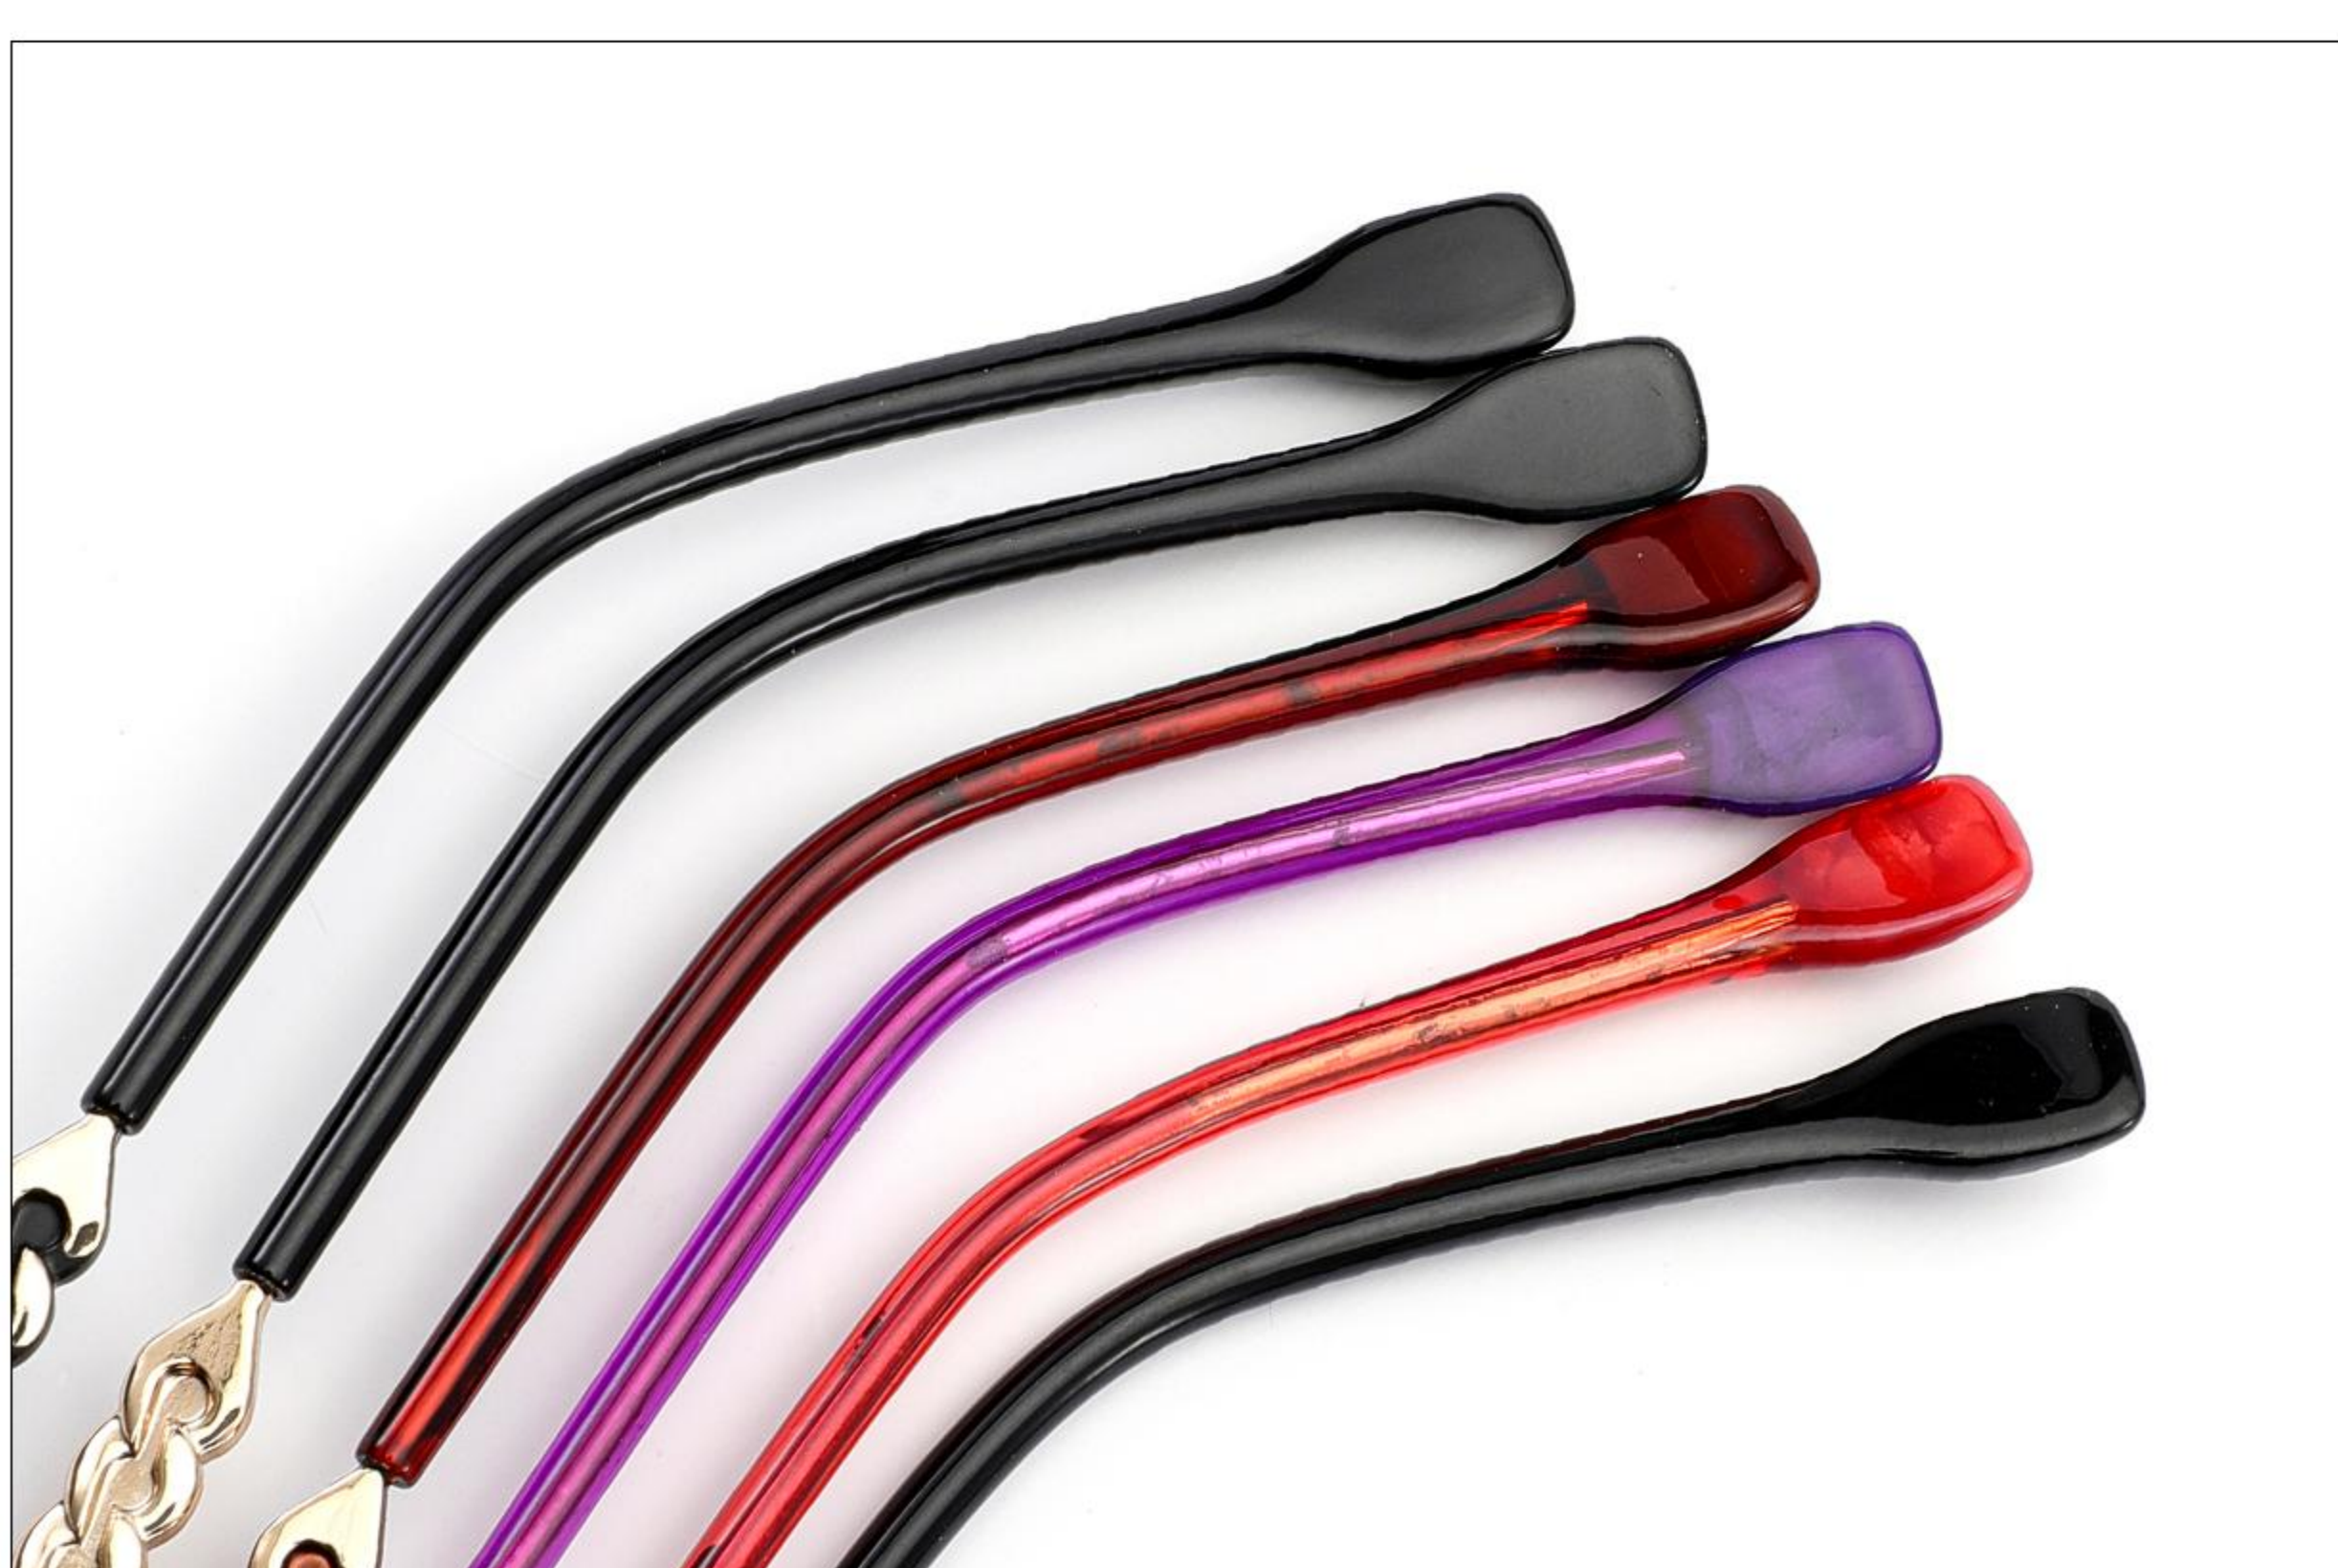

C3 ROSE GOLD

C6 GOLD/WHITE

Particulars

Particulars

METAL

MODEL: 9210

SIZE: 52-17-142

Main drawing

C1 BLACK/GOLD

C4 PURPLE

C2 GOLD

C5 GOLD/PINK

C3 ROSE GOLD

C6 GOLD/WHITE

Particulars

Particulars

METAL

MODEL: 9211

SIZE: 51-18-142

Main drawing

C1 BLACK/GOLD

C4 PURPLE

C2 GOLD

C5 GOLD/PINK