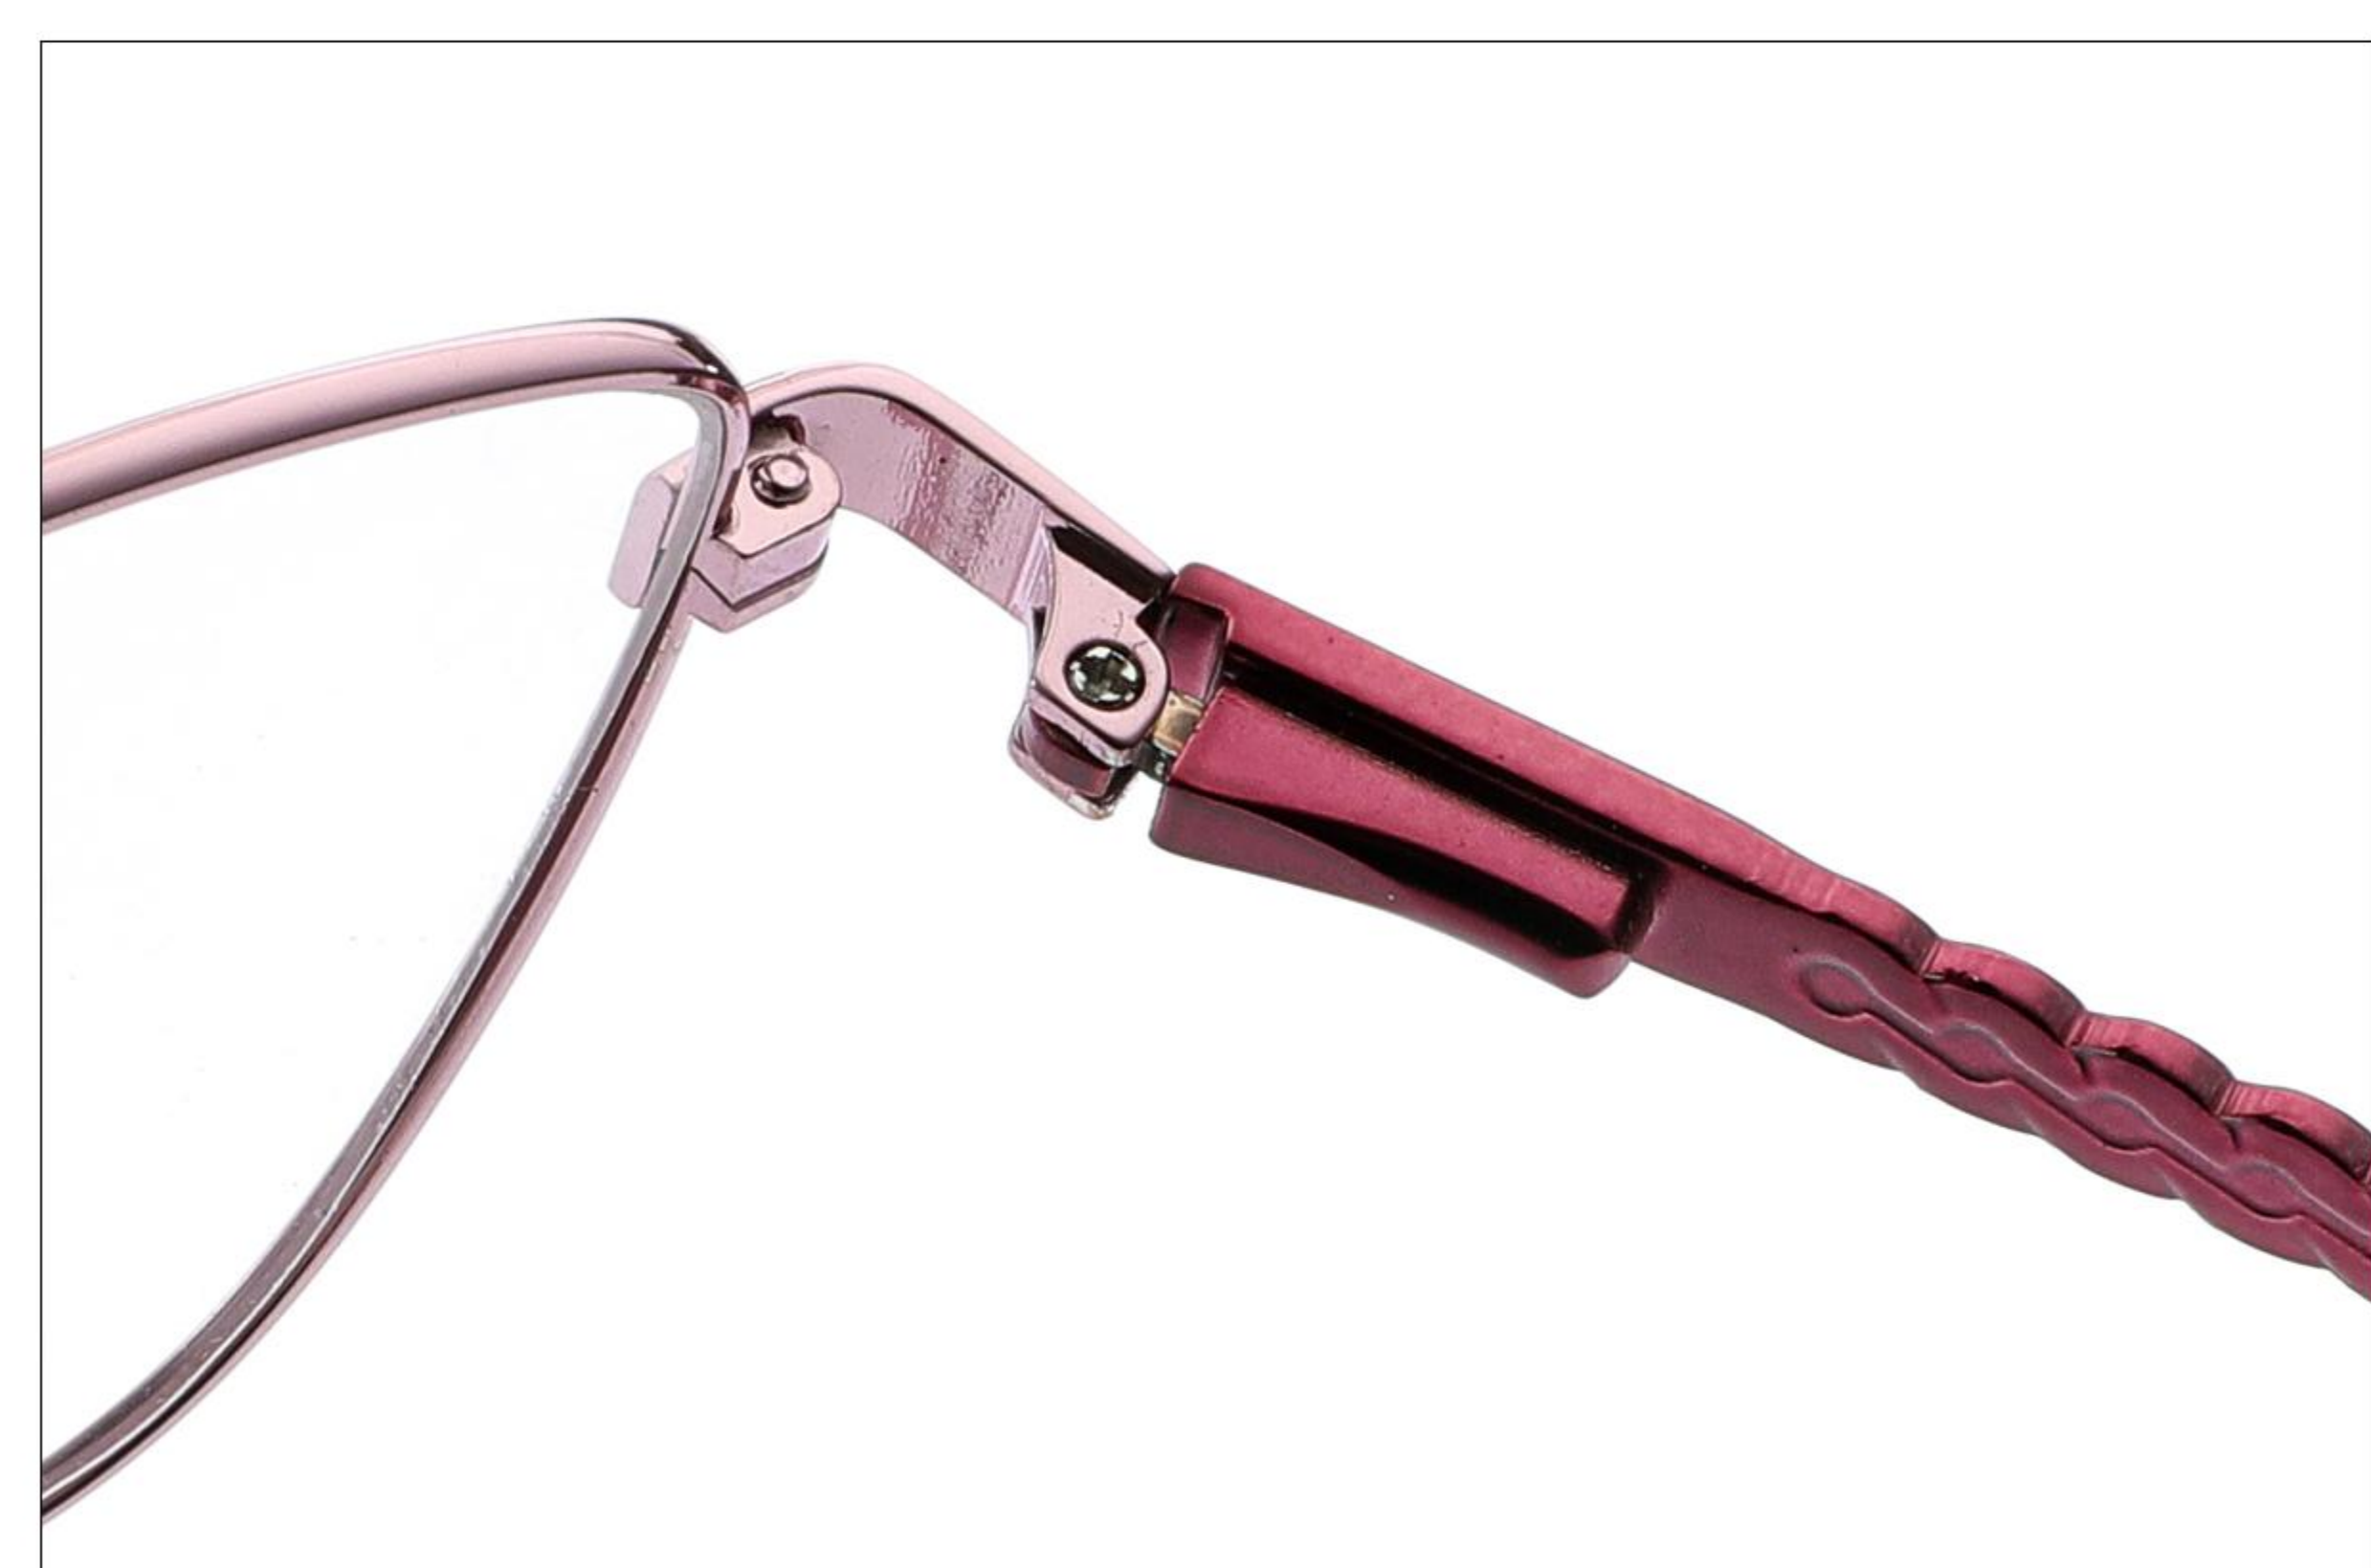

Particulars