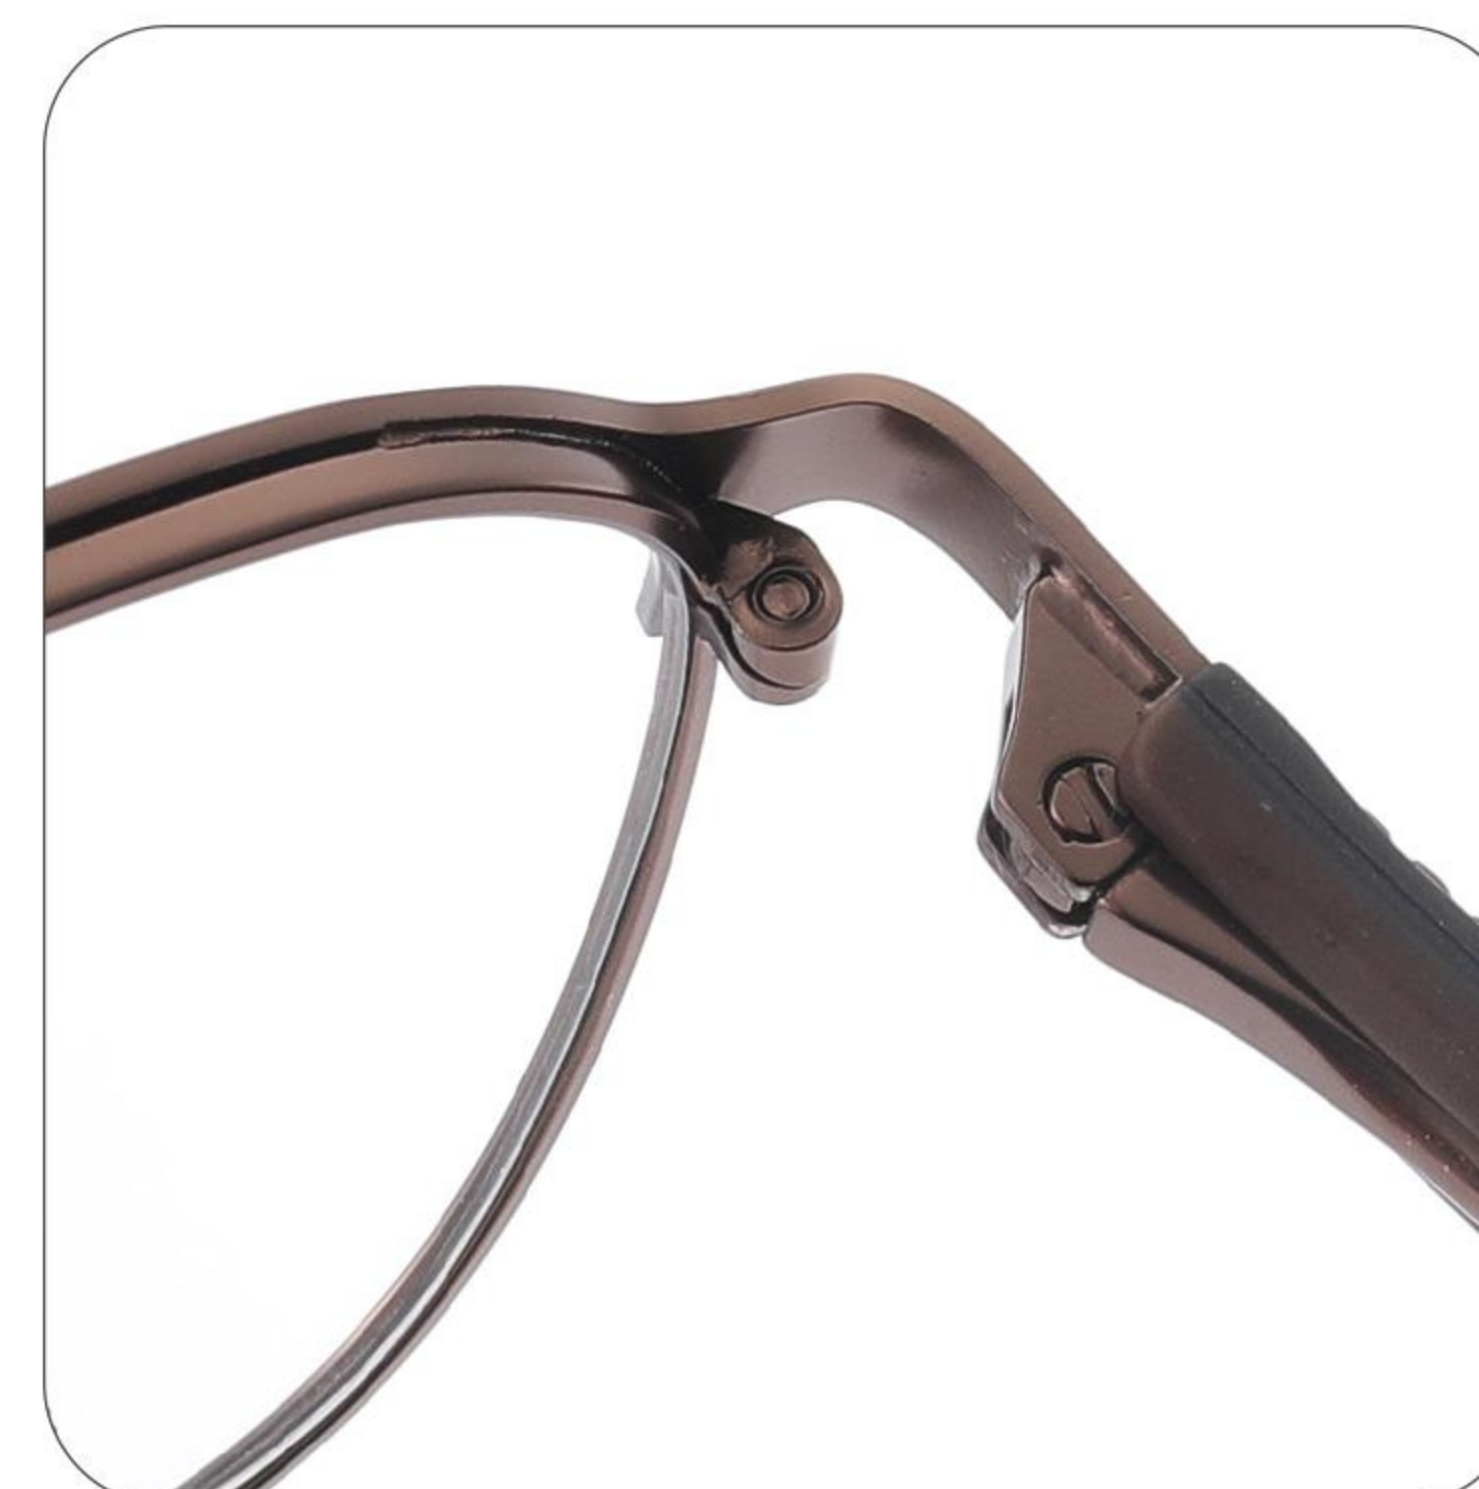

NEW STYLE

GLOBAL DEBUT