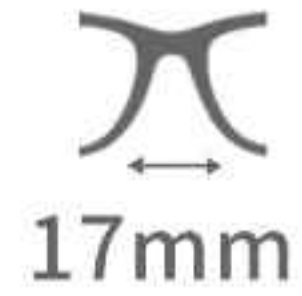

C2.BLACK/GOLD

C5.WIRE DRAWING GOLD

C3.GUN/SILVER

C6.WIRE DRAWING SILVER

DETAIL DESIGN

Metal Ready Goods

MODEL: CA67009

SIZE: 55□16-142

COLOR DISPLAY

2023 NEW Fashion Optics

C1.BLACK/SILVER

C4.BLUE/SILVER

C2.BLACK/GOLD

C5.WIRE DRAWING GOLD

C3.GUN/SILVER

C6.WIRE DRAWING SILVER

DETAIL DESIGN

Metal Ready Goods

MODEL: CA67010

SIZE: 54□17-142

COLOR DISPLAY

2023 NEW Fashion Optics

C1.BLACK/SILVER

C4.BLUE/SILVER