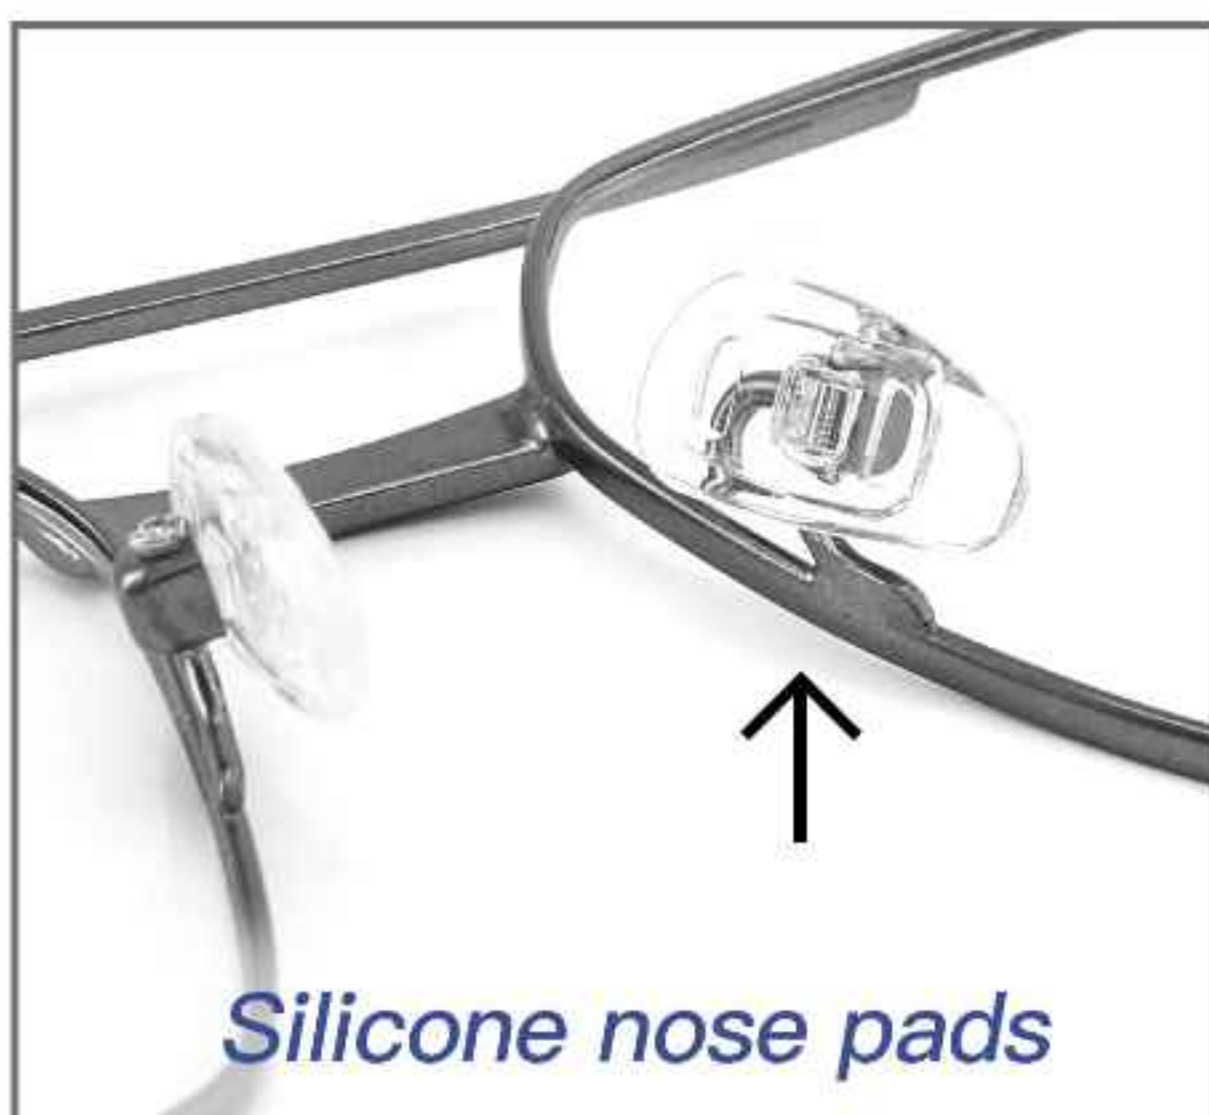

DETAIL DESIGN

Metal Ready Goods

MODEL: CA67008

SIZE: 54□16-142

COLOR DISPLAY

2023 NEW Fashion Optics

C1.BLACK/SILVER

C4.BLUE/SILVER

C2.BLACK/GOLD

C5.WIRE DRAWING GOLD

C3.GUN/SILVER

C6.WIRE DRAWING SILVER

DETAIL DESIGN

Metal Ready Goods

MODEL: CA67009

SIZE: 55□16-142

DETAIL DESIGN

Metal Ready Goods

MODEL: CA67010

SIZE: 54□17-142

COLOR DISPLAY

2023 NEW Fashion Optics

C1.BLACK/SILVER

C4.BLUE/SILVER