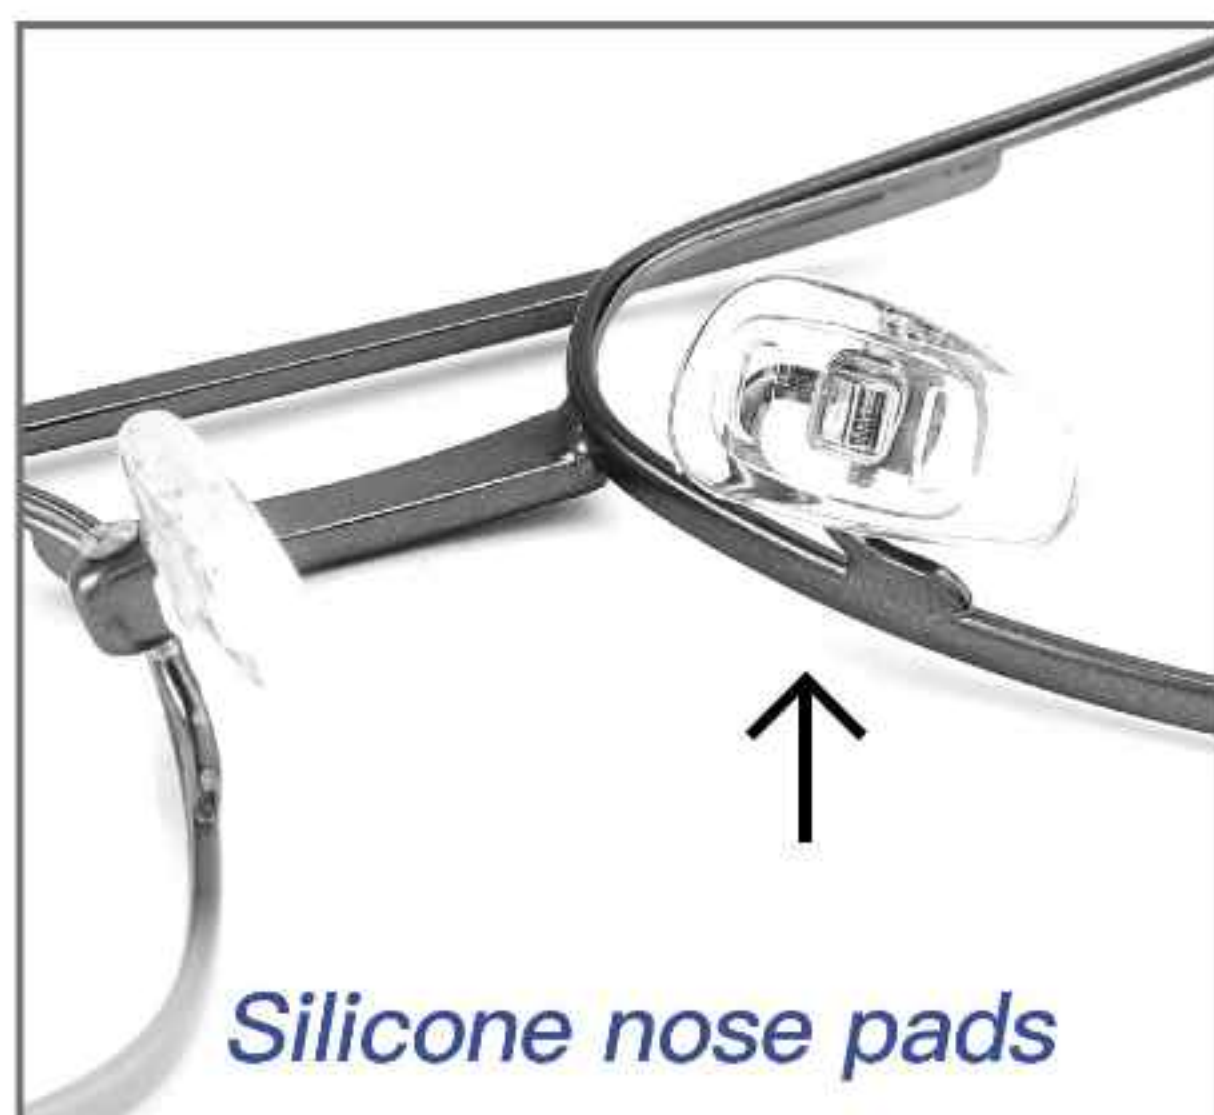

C5.WIRE DRAWING GOLD

C3.GUN/SILVER

C6.WIRE DRAWING SILVER

DETAIL DESIGN

Metal Ready Goods

MODEL: CA67004

SIZE: 56□17-142

COLOR DISPLAY