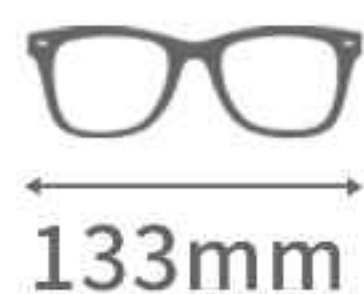

DETAIL DESIGN

Metal Ready Goods

MODEL: CA67008

SIZE: 54□16-142

COLOR DISPLAY

2023 NEW Fashion Optics

C1.BLACK/SILVER

C4.BLUE/SILVER

C2.BLACK/GOLD

C5.WIRE DRAWING GOLD

C3.GUN/SILVER

C6.WIRE DRAWING SILVER

DETAIL DESIGN

Metal Ready Goods

MODEL: CA67009

SIZE: 55□16-142

COLOR DISPLAY

2023 NEW Fashion Optics

C1.BLACK/SILVER

C4.BLUE/SILVER

C2.BLACK/GOLD

C5.WIRE DRAWING GOLD

C3.GUN/SILVER

C6.WIRE DRAWING SILVER

DETAIL DESIGN

Metal Ready Goods

MODEL: CA67010

SIZE: 54□17-142

COLOR DISPLAY

2023 NEW Fashion Optics

C1.BLACK/SILVER

C4.BLUE/SILVER