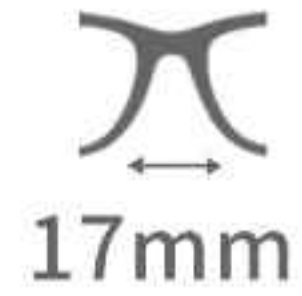

Metal Ready Goods

MODEL: CA67003

SIZE: 56□17-142

COLOR DISPLAY

2023 NEW Fashion Optics

C1.BLACK/SILVER

C4.BLUE/SILVER

C2.BLACK/GOLD

C5.WIRE DRAWING GOLD

C3.GUN/SILVER

C6.WIRE DRAWING SILVER

DETAIL DESIGN

Metal Ready Goods

MODEL: CA67004

SIZE: 56□17-142

COLOR DISPLAY

Metal Ready Goods

MODEL: CA67005

SIZE: 56□17-142

138mm

56mm

42mm

17mm

142mm