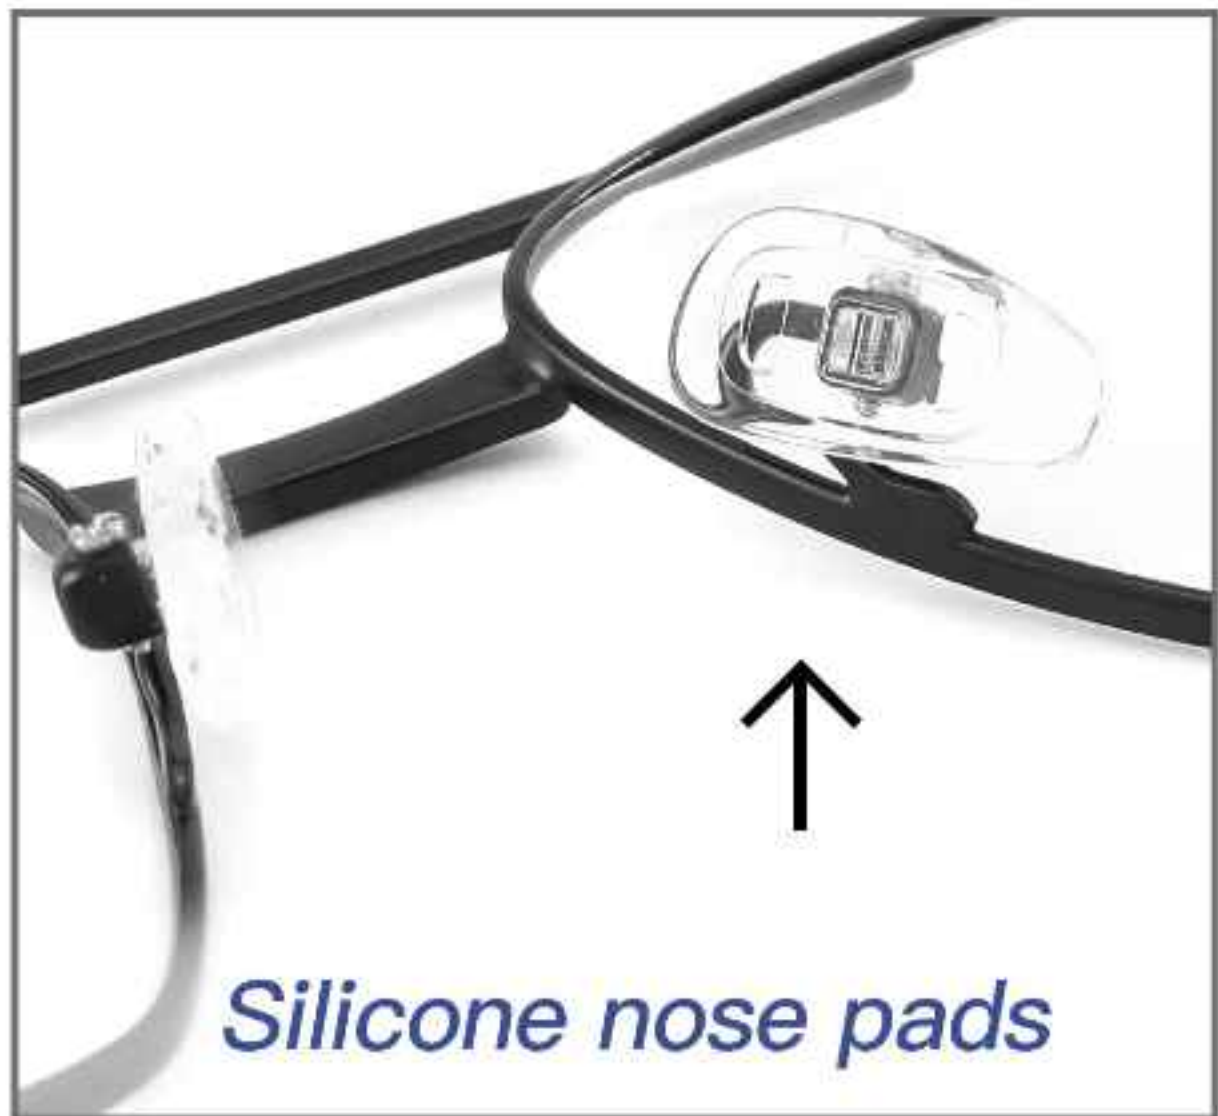

C5.WIRE DRAWING GOLD

C3.GUN/SILVER

C6.WIRE DRAWING SILVER

DETAIL DESIGN

Metal Ready Goods

MODEL: CA67002

SIZE: 56□17-142

COLOR DISPLAY

Metal Ready Goods

MODEL: CA67003

SIZE: 56□17-142

COLOR DISPLAY

2023 NEW Fashion Optics

C1.BLACK/SILVER

C4.BLUE/SILVER

C2.BLACK/GOLD