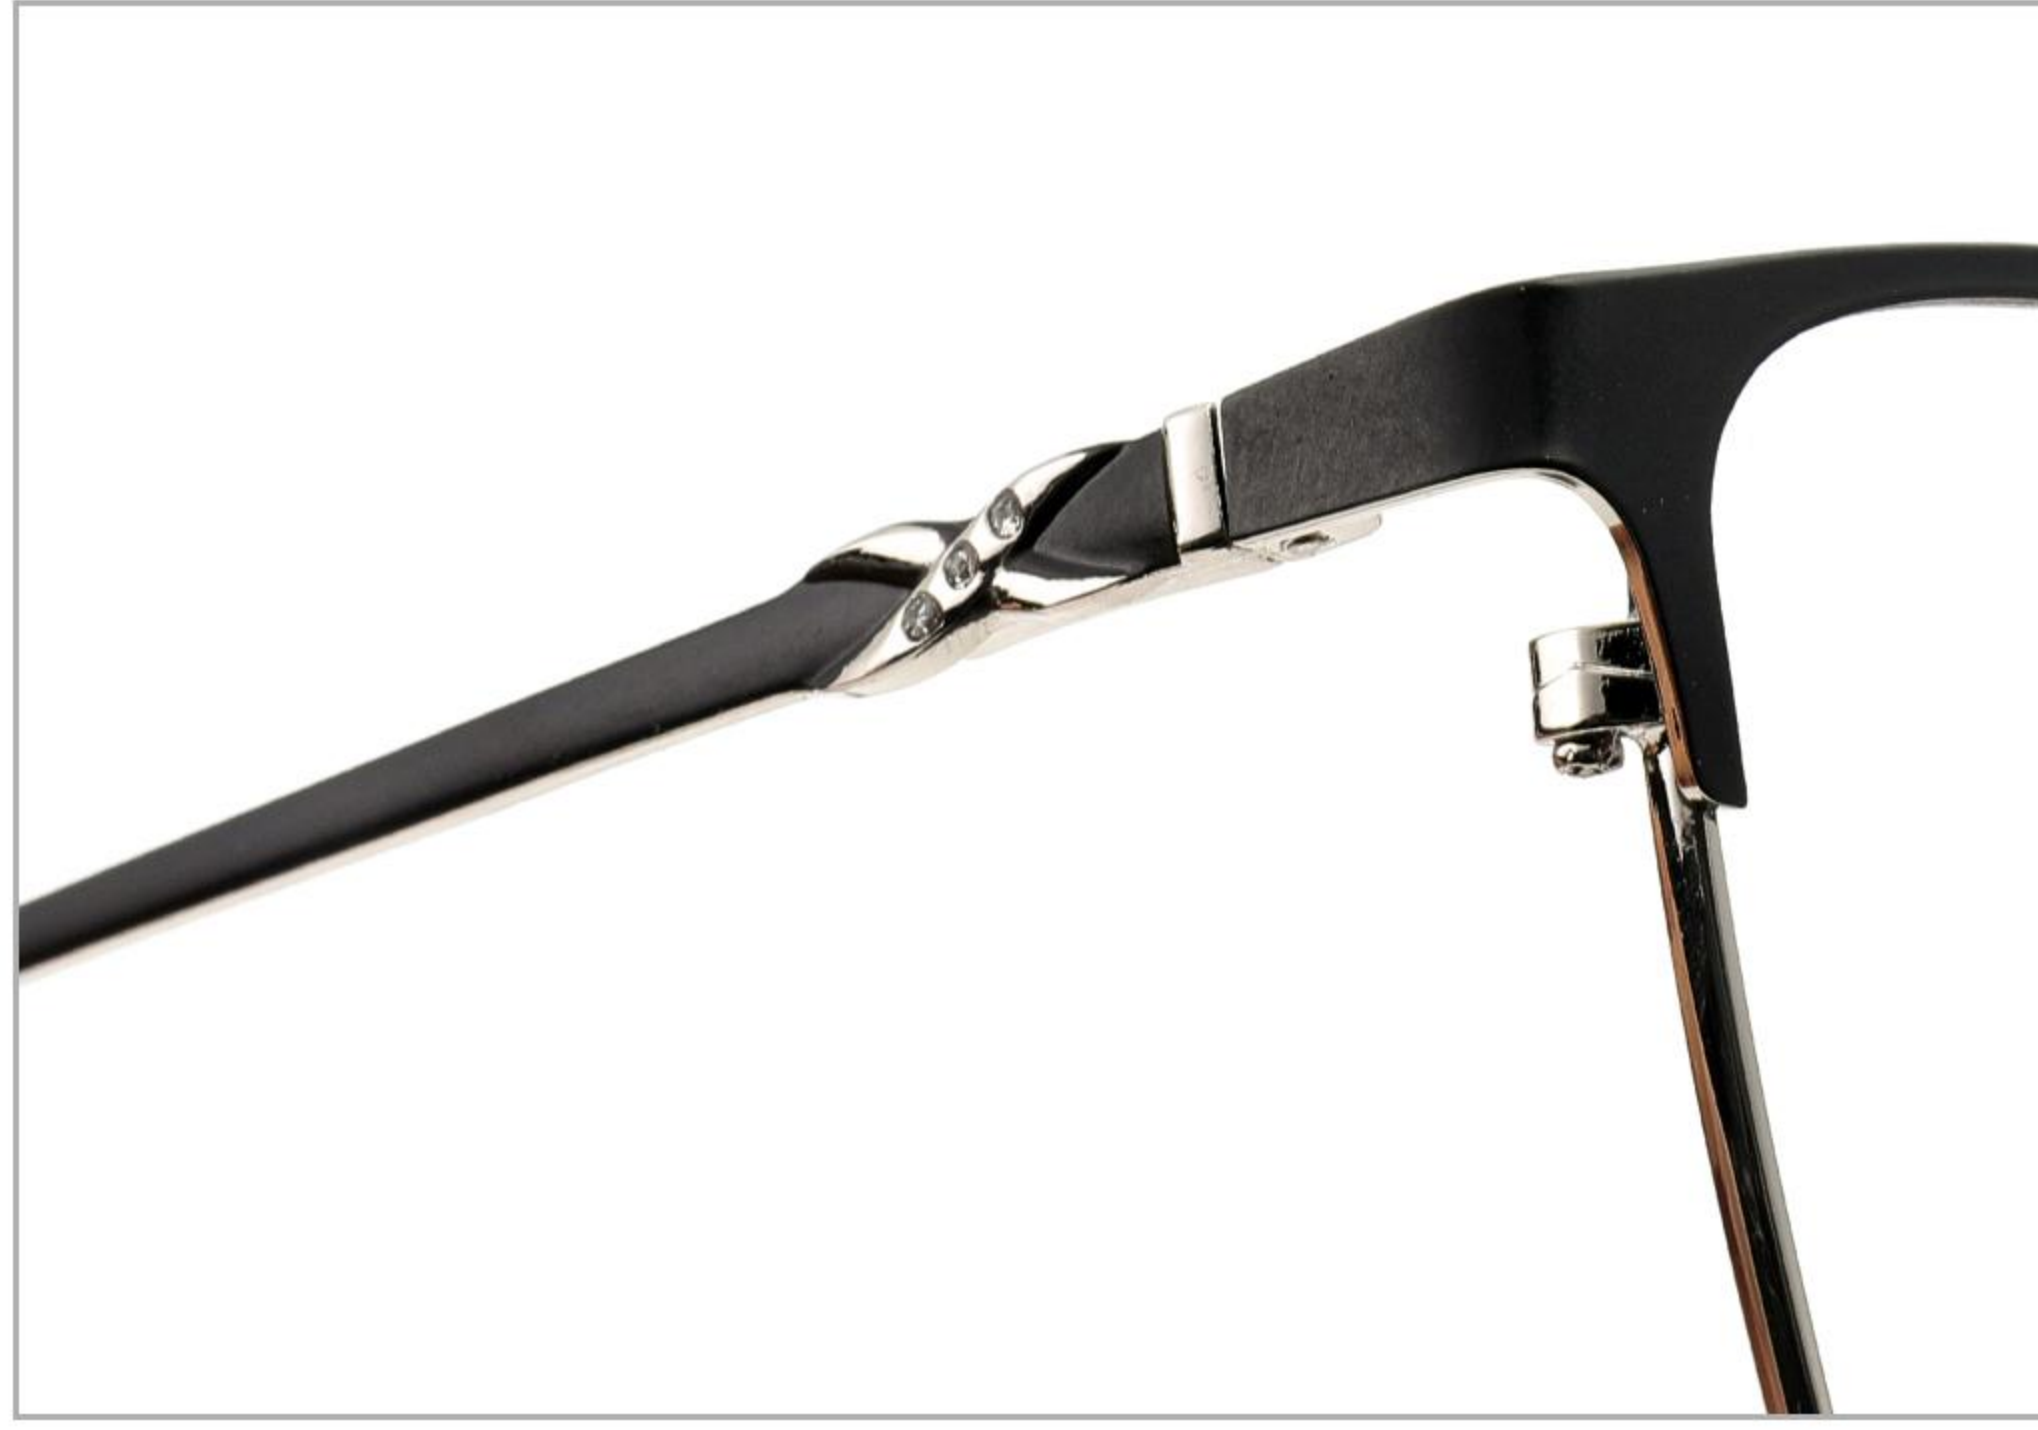

C4 BROWN

C5 PINK

C6 PURPLE

C7 RED

MODEL:8826  
SIZE:53-17-140

PRODUCT DETAIL DISPLAY

NEW NEW PRODUCT COLOR MATCHING

C1 BLACK/SILVER