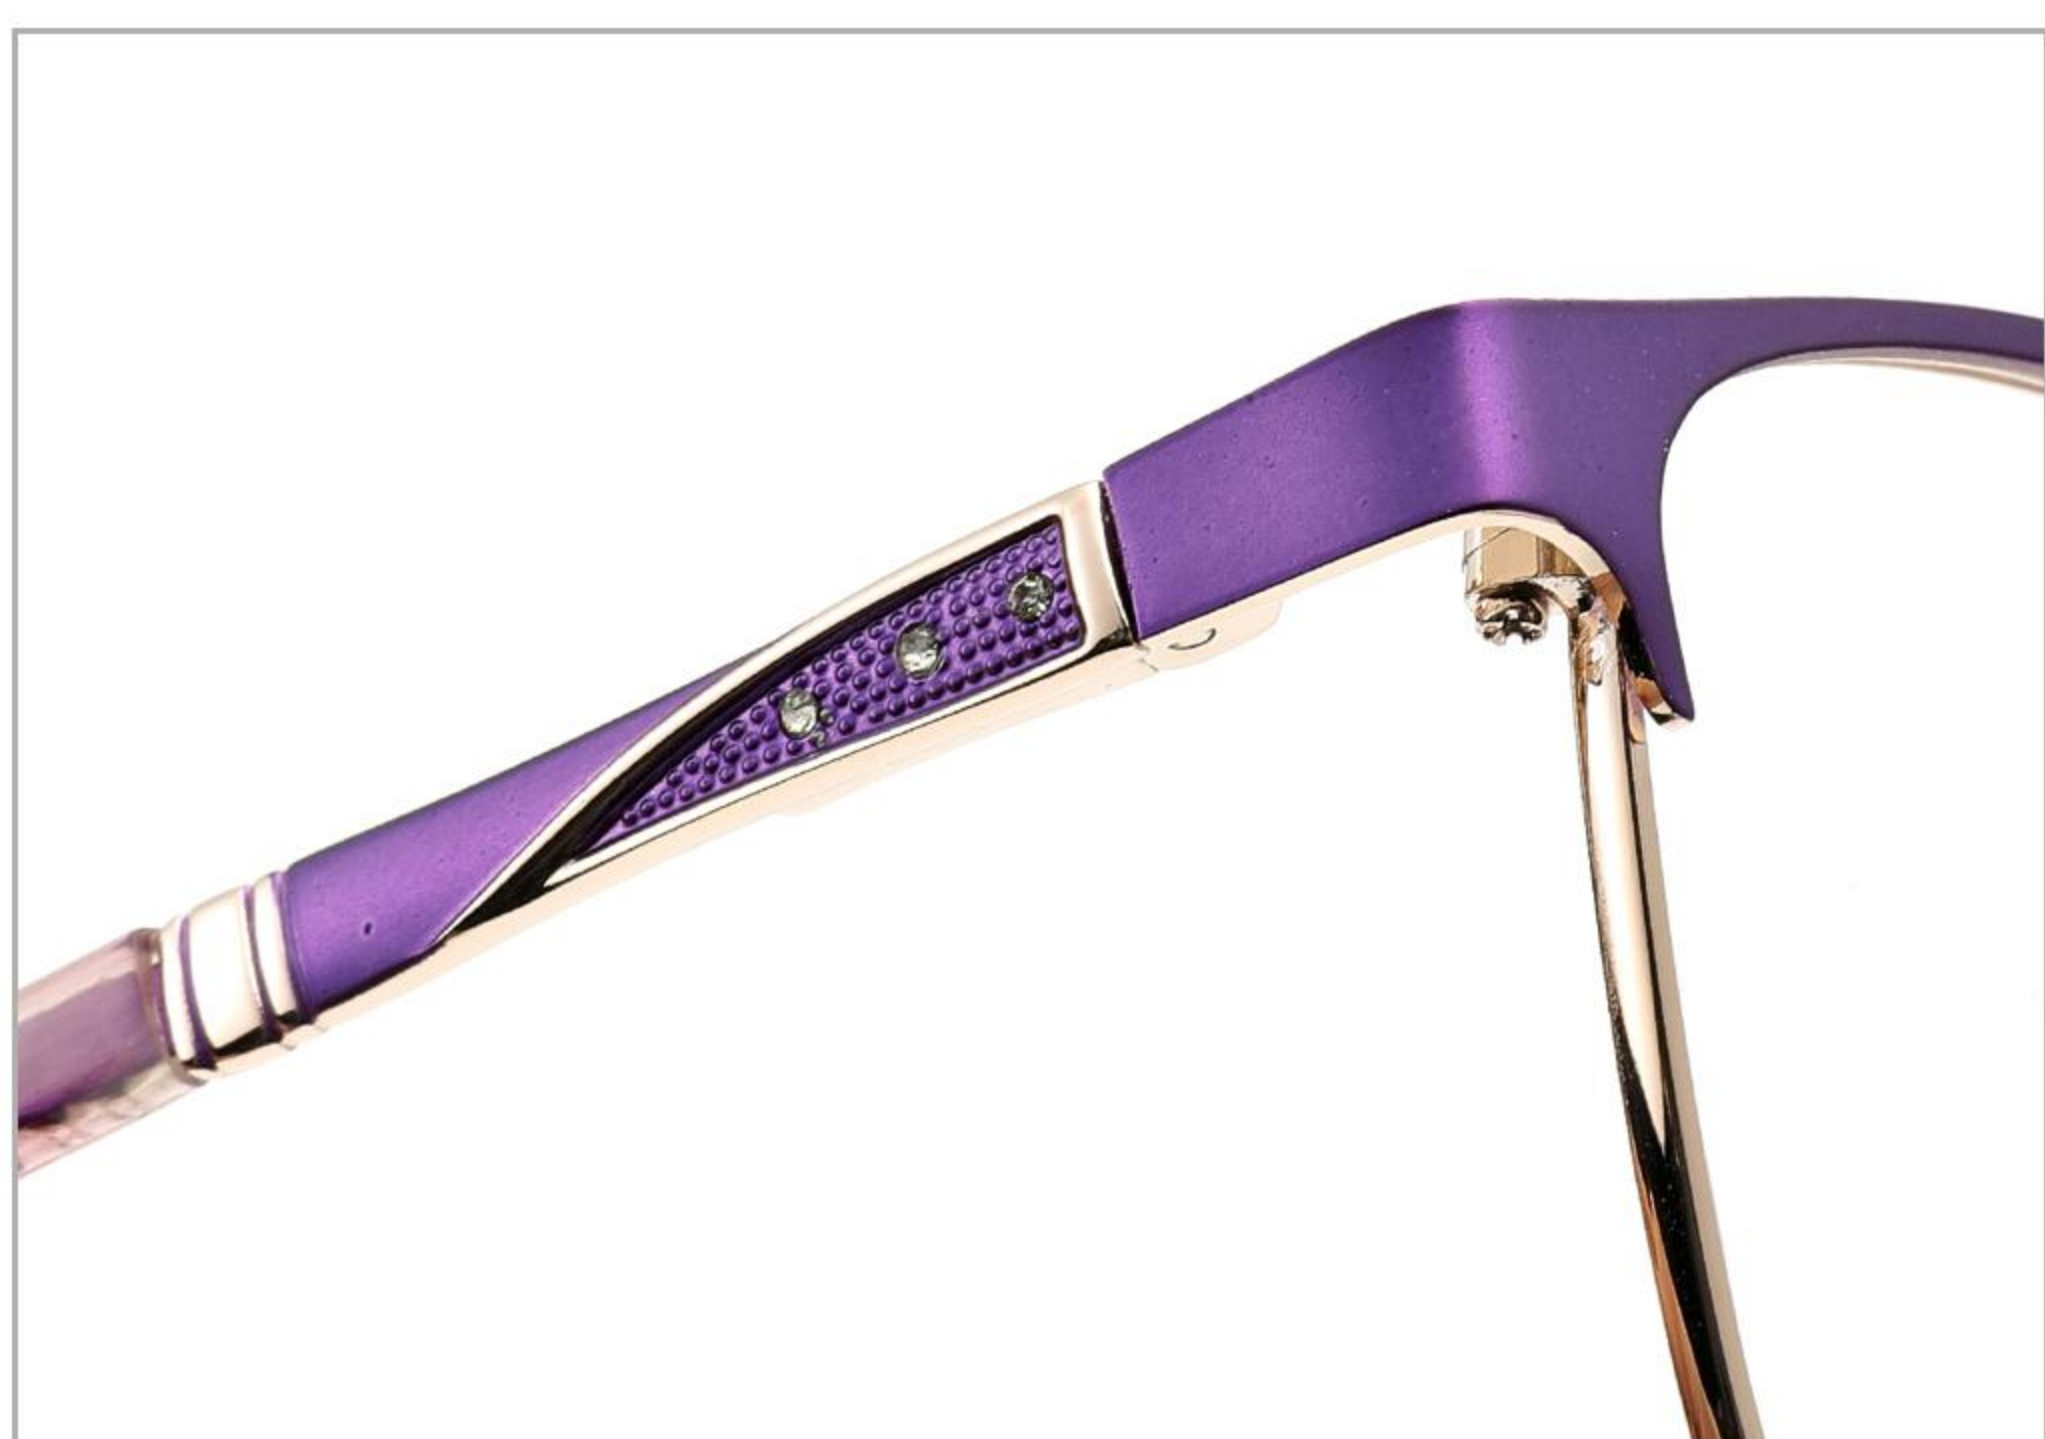

MODEL:8801  
SIZE:53-18-140

PRODUCT DETAIL DISPLAY

**NEW** NEW PRODUCT COLOR MATCHING

C1 BLACK/SILVER

C2 BLACK/GOD

C4 DEEP PURPLE/GOD

C5-1 RED

C5-2 LIGHT PURPLE/SILVER

C6 PINK

MODEL:8804  
SIZE:53-17-138

PRODUCT DETAIL DISPLAY

NEW NEW PRODUCT COLOR MATCHING

C1 BLACK/SILVER

C2 BLACK/GOD

C4 PINK

C5 BROWN

C6-1 LIGHT PURPLE

C6-2 RED

C7 DEEP PURPLE

MODEL:8805  
SIZE:54-18-140

PRODUCT DETAIL DISPLAY

**NEW** NEW PRODUCT COLOR MATCHING

C1 BLACK/SILVER

C2 BLACK/GOD

C3 DEEP PURPLE

C4 BROWN

C5 LIGHT PURPLE

C7 PINK

**GQ**  
MODEL:8806  
SIZE:53-18-140

PRODUCT DETAIL DISPLAY

**NEW** NEW PRODUCT COLOR MATCHING

C1 BLACK/SILVER