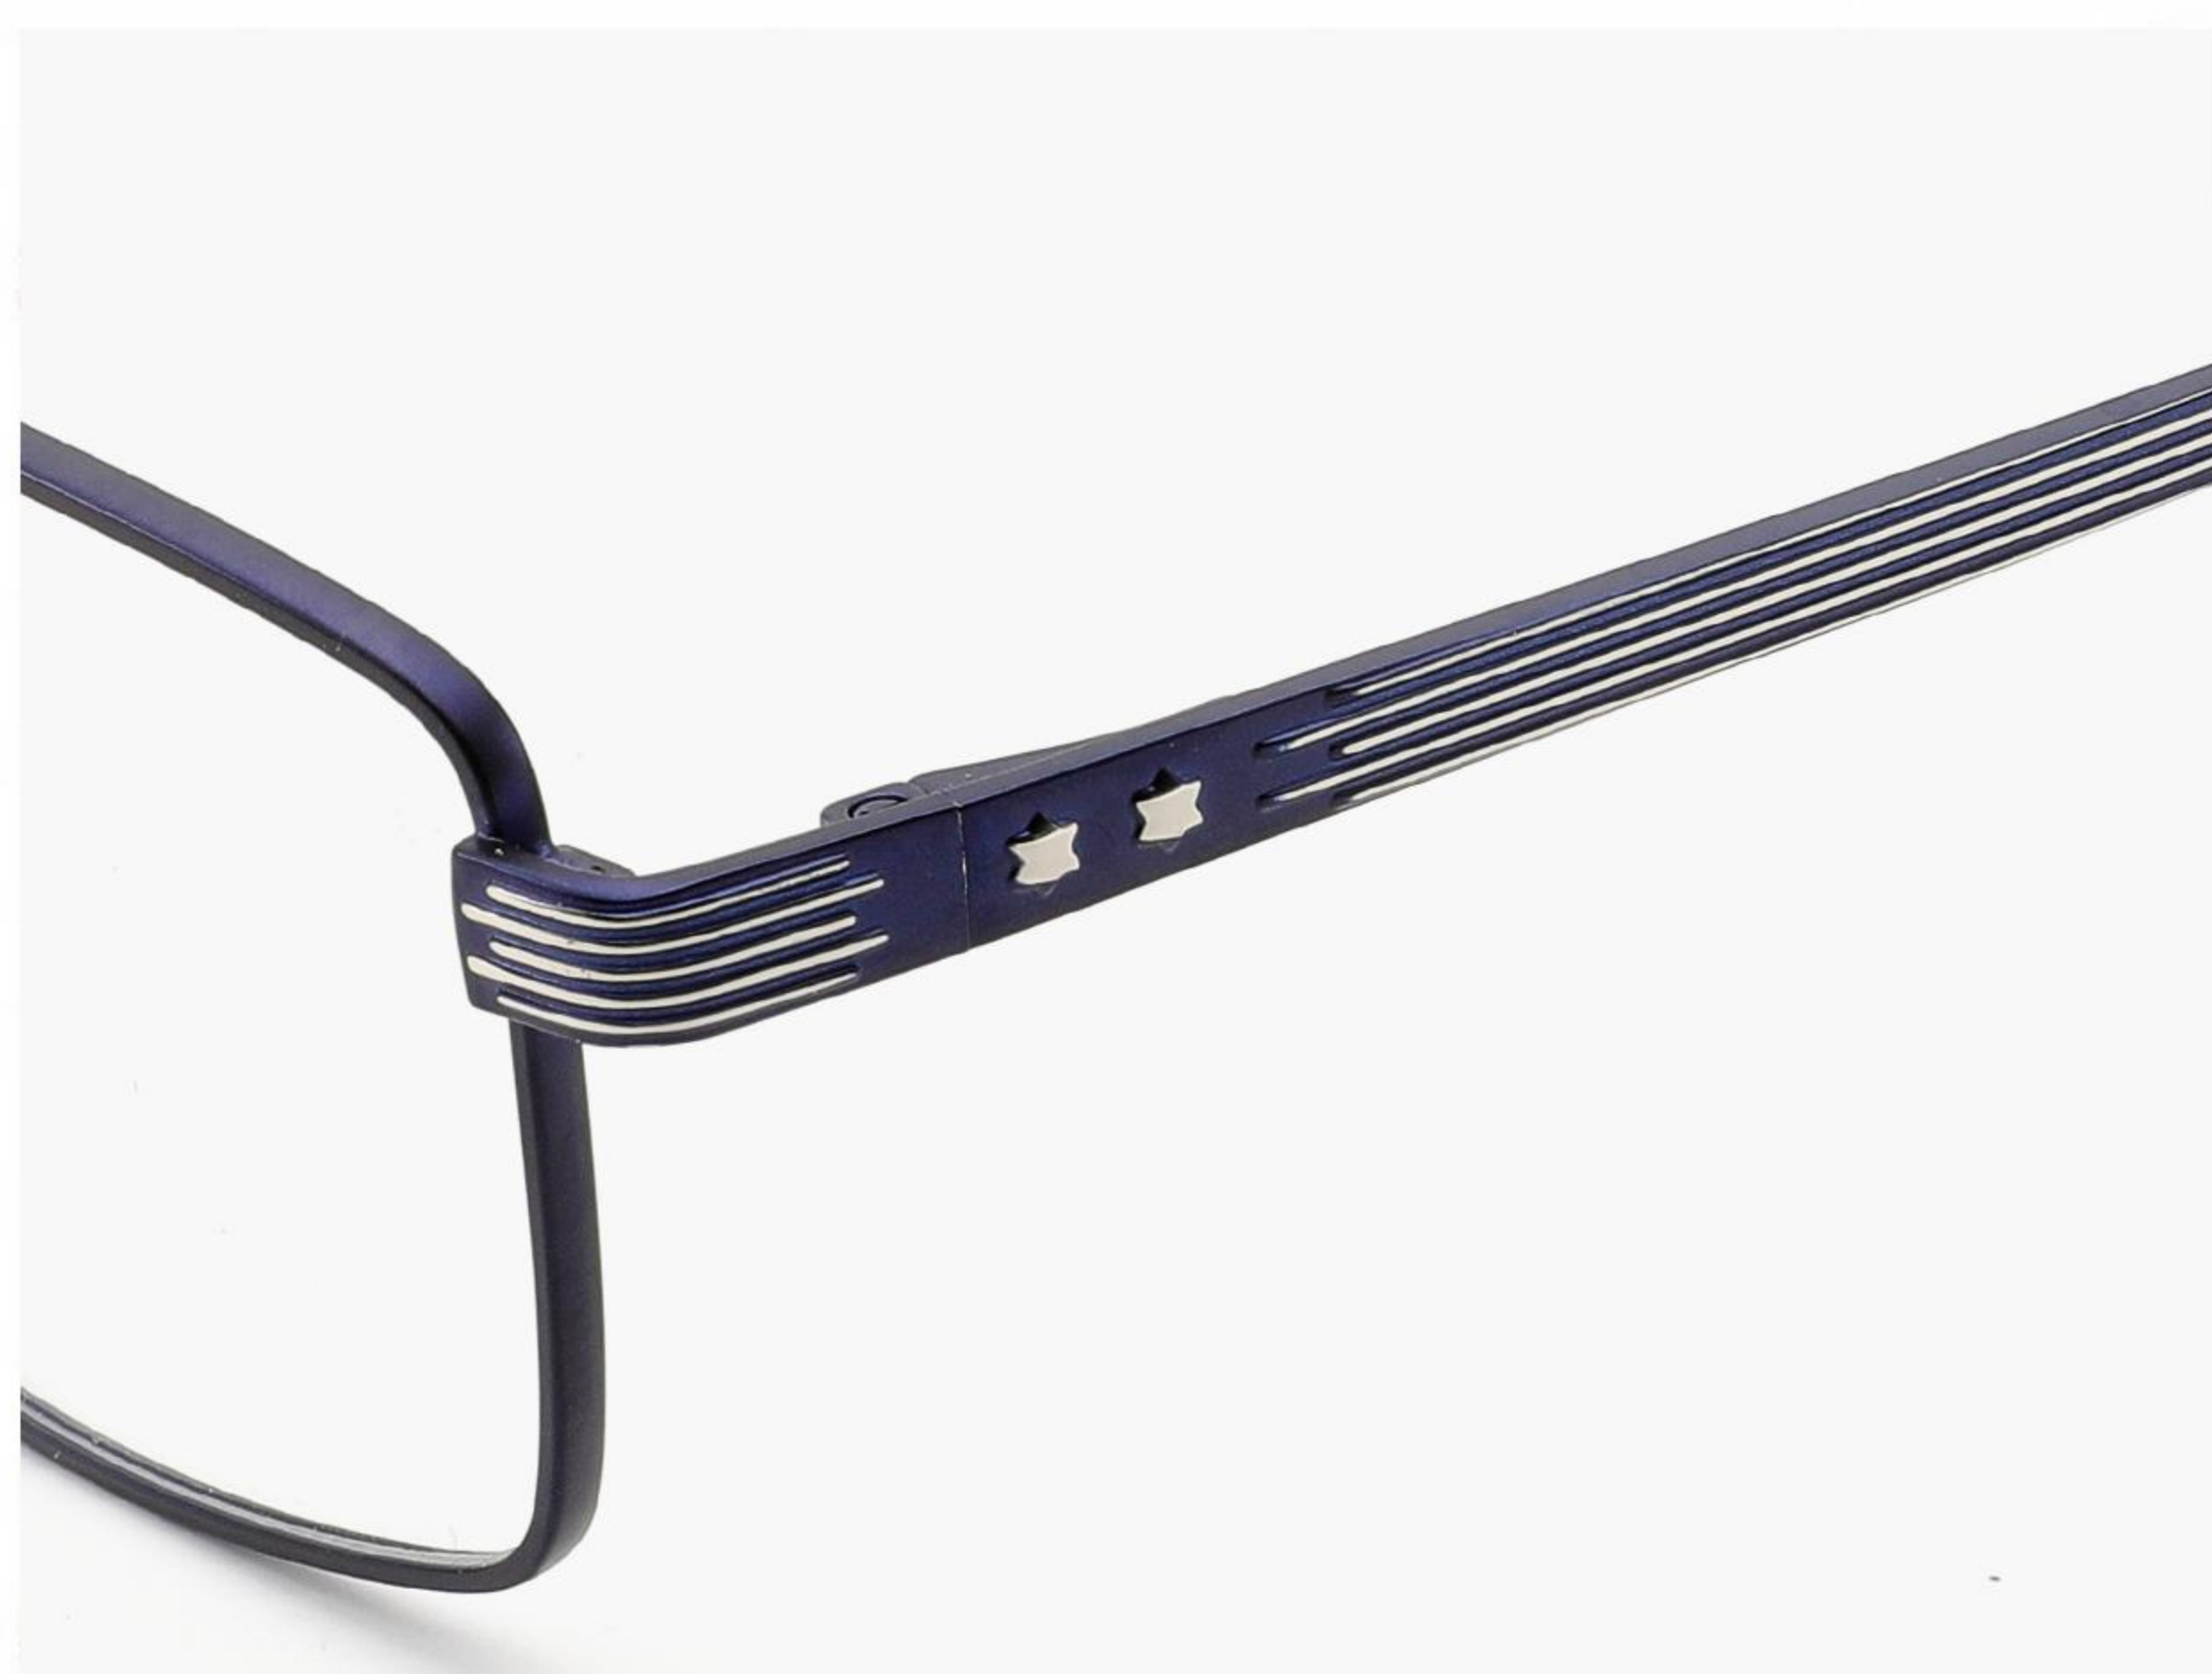

C2 BLACK/GOLD

C3 GUN/SILVER

C4 BROWN

C5 BLACK/SILVER

C6 BLUE

DETAILS

METAL

MODEL: DS88008

SIZE: 53□18-142

C1 BLACK/GUN

C2 BLACK/GOLD

C3 GUN/SILVER

C4 BROWN

C5 BLACK/SILVER

C6 BLUE

DETAILS

METAL

MODEL: DS88009

SIZE: 54□18-142

C1 BLACK/GUN

C2 BLACK/GOLD

C3 GUN/SILVER

C4 BROWN

C5 BLACK/SILVER

C6 BLUE

DETAILS

METAL

MODEL: DS88010

SIZE: 54□18-142

C1 BLACK/GUN

C2 BLACK/GOLD

C3 GUN/SILVER