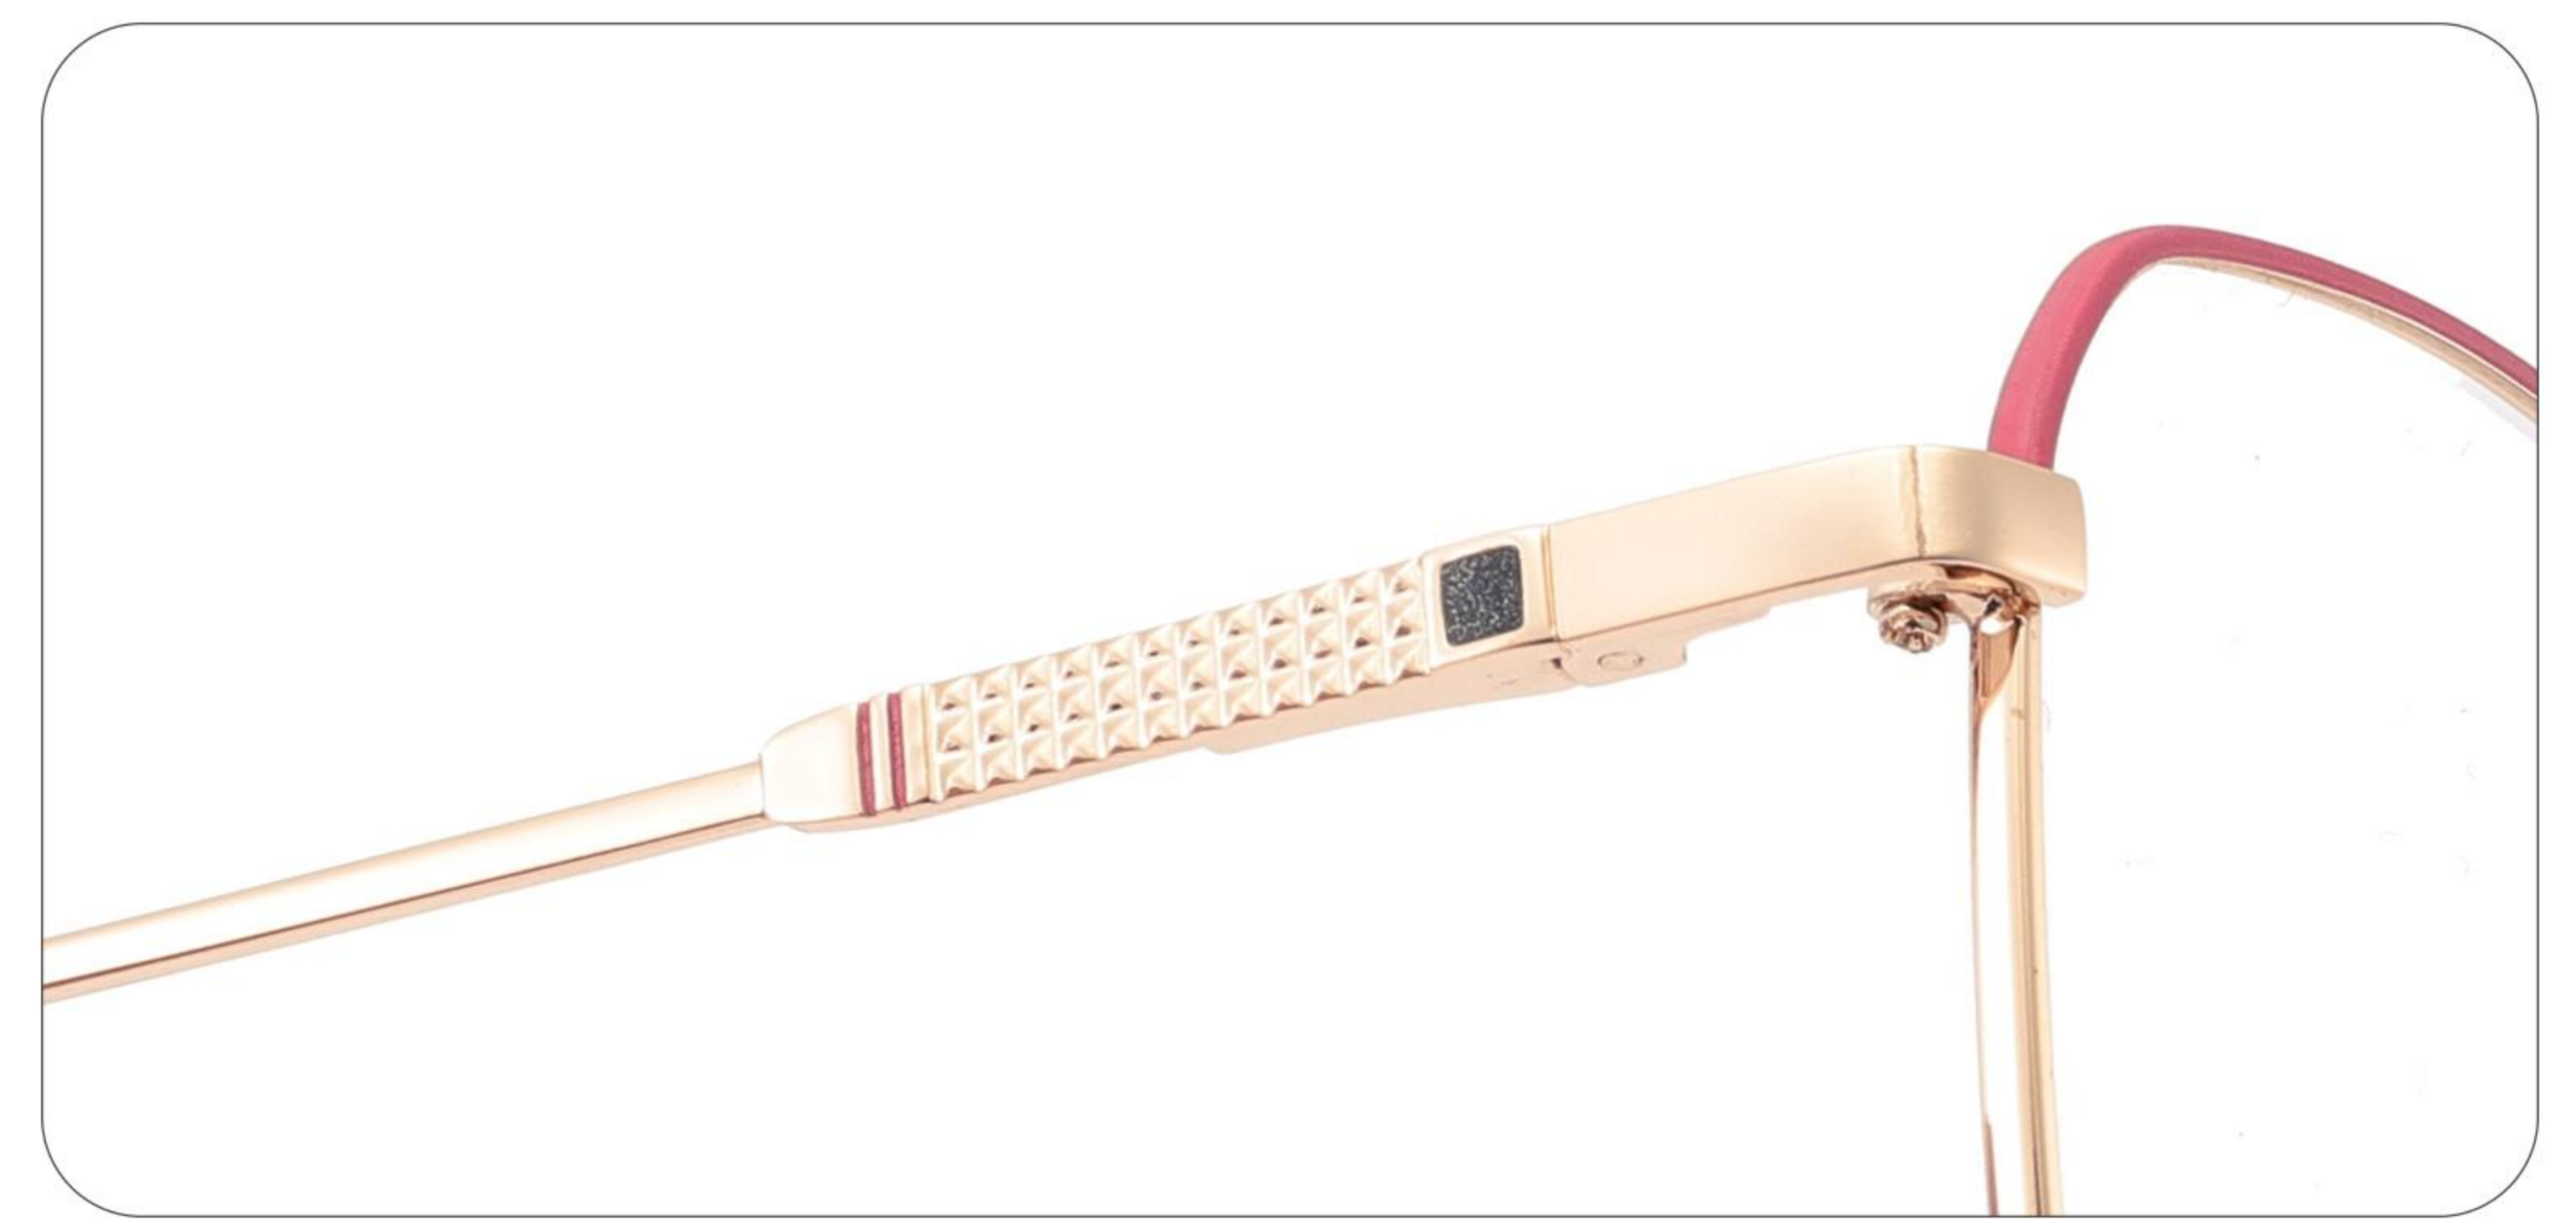

MODEL: CH9008

 SIZE: 53-17-140

MATERIAL: METAL

C1 BLACK

C2 LIGHT PINK

C3 PURPLE

C4 BROWN

C5 DEEP PINK

NEW STYLE

GLOBAL DEBUT

MODEL: CH9009

 SIZE: 52-17-140

MATERIAL: METAL

C1 BLACK

C2 LIGHT PINK

C3 PURPLE

C4 BROWN

C5 DEEP PINK

NEW STYLE

GLOBAL DEBUT

MODEL: CH9010

 SIZE: 53-17-140

MATERIAL: METAL

C1 BLACK

C2 LIGHT PINK

C3 PURPLE

C4 BROWN

C5 DEEP PINK

NEW STYLE

GLOBAL DEBUT

MODEL: CH9011

 SIZE: 54-16-145