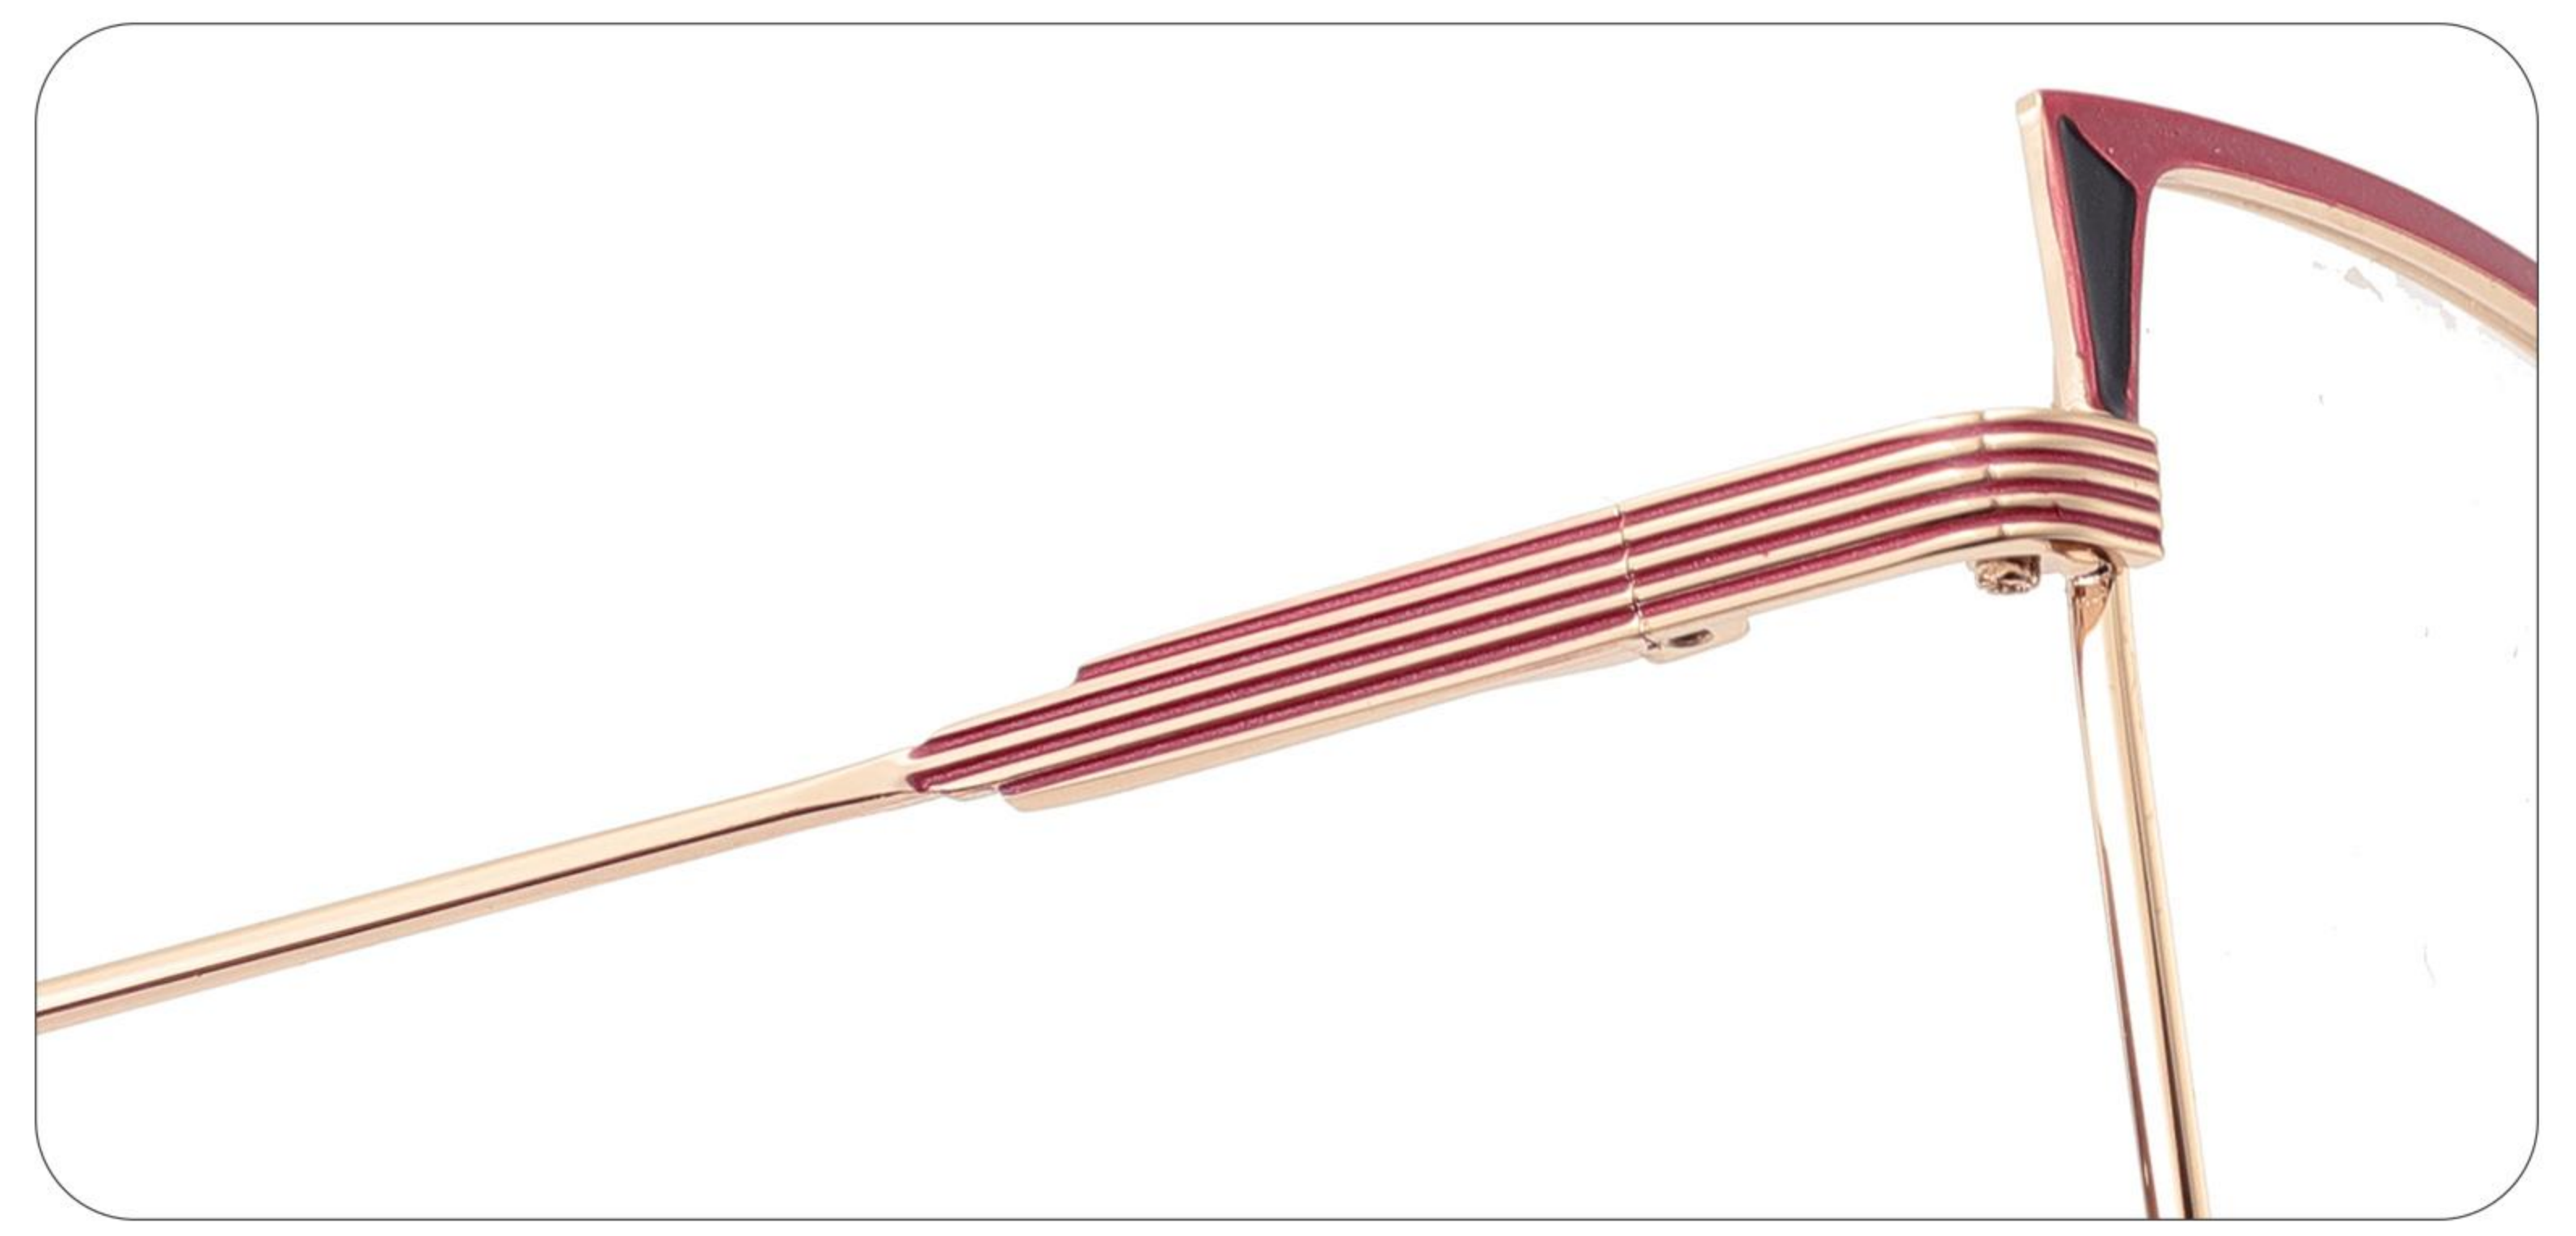

MODEL: CH9025

 SIZE: 55-16-142

MATERIAL: METAL

C1 BLACK

C2 LIGHT PINK

C3 PURPLE

C4 BROWN

C5 DEEP PINK

NEW STYLE

GLOBAL DEBUT

MODEL: CH9026

 SIZE: 54-16-142

MATERIAL: METAL

C1 BLACK

C2 LIGHT PINK

C3 PURPLE