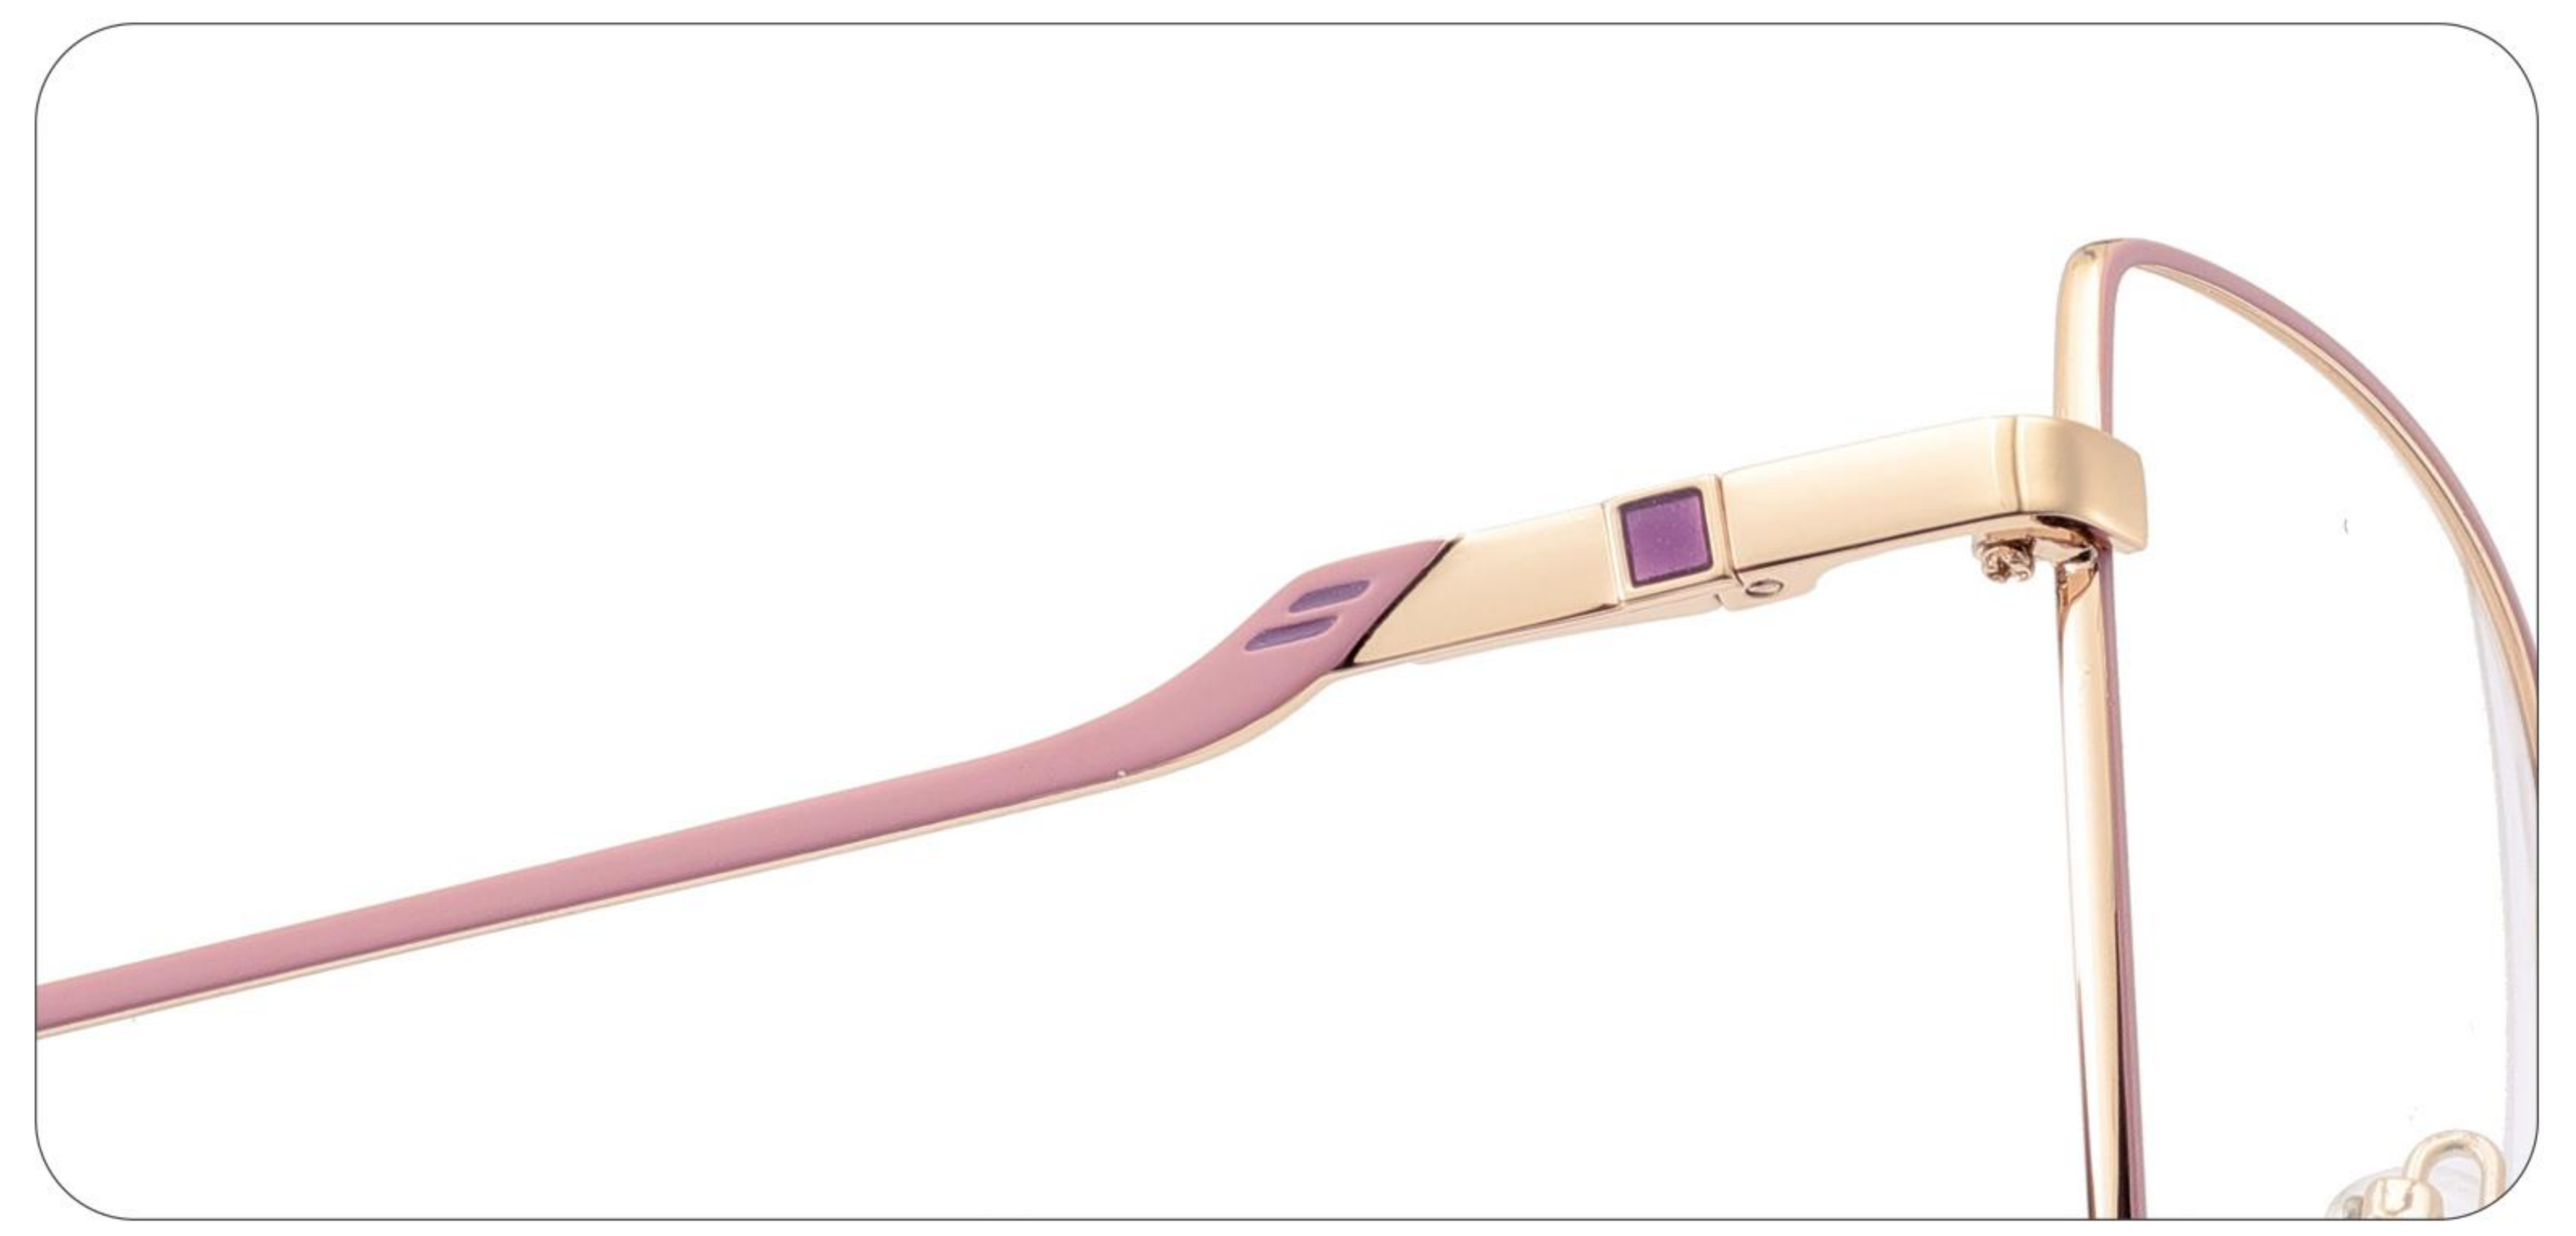

 SIZE: 55-16-142

MATERIAL: METAL

C1 BLACK

C2 LIGHT PINK

C3 PURPLE

C4 BROWN

C5 DEEP PINK

NEW STYLE

GLOBAL DEBUT

MODEL: CH9017

 SIZE: 54-16-142

MATERIAL: METAL

C1 BLACK

C2 LIGHT PINK

C3 PURPLE

C4 BROWN

C5 DEEP PINK

NEW STYLE

GLOBAL DEBUT

MODEL: CH9018

 SIZE: 52-15-140

MATERIAL: METAL

C1 BLACK

C2 LIGHT PINK