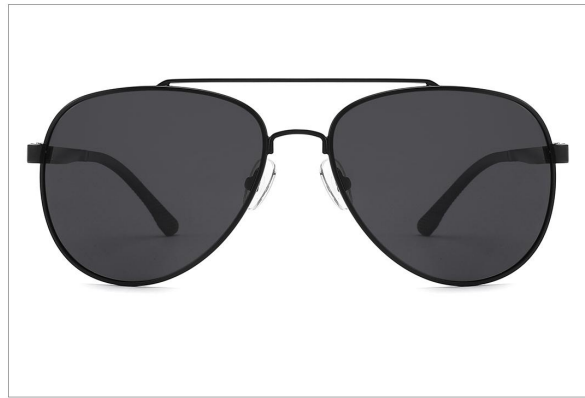

Model:55068

Size:59□16-140

C1

C2

C3

Aluminum magnesium

Model:55069

Size:57□15-140