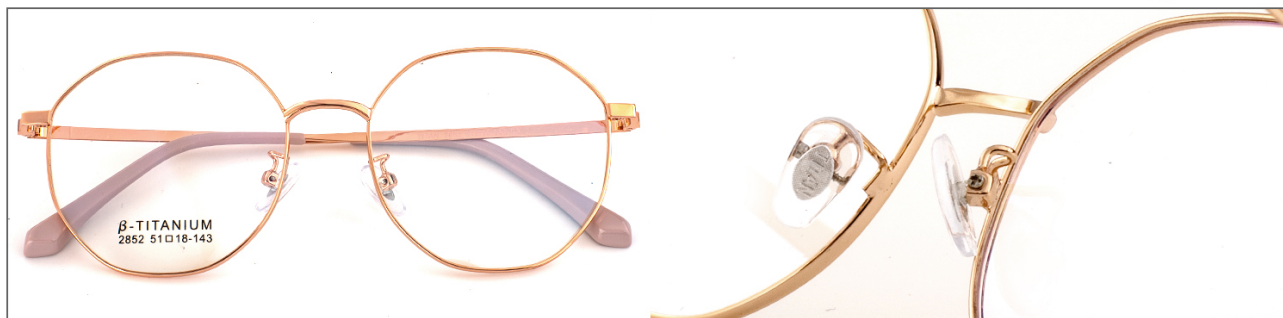

C6 Gun

Vintage style glasses

2851 47□19—142

Metal glasses

C1 Black

C2 Black and Silvery

C3 Rose gold

C4 Black and Rose gold

C5 Silvery

Vintage style glasses

2852 51□18—143

Metal glasses

C1 Black

C2 Black and Silvery

C3 Rose gold

C4 Black and Rose gold