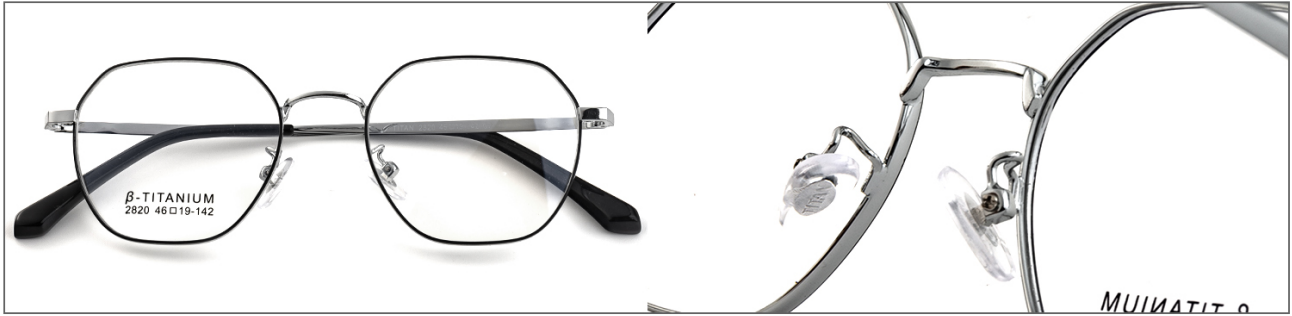

Vintage style glasses

2820 46□19—142

Metal glasses

C1 Black