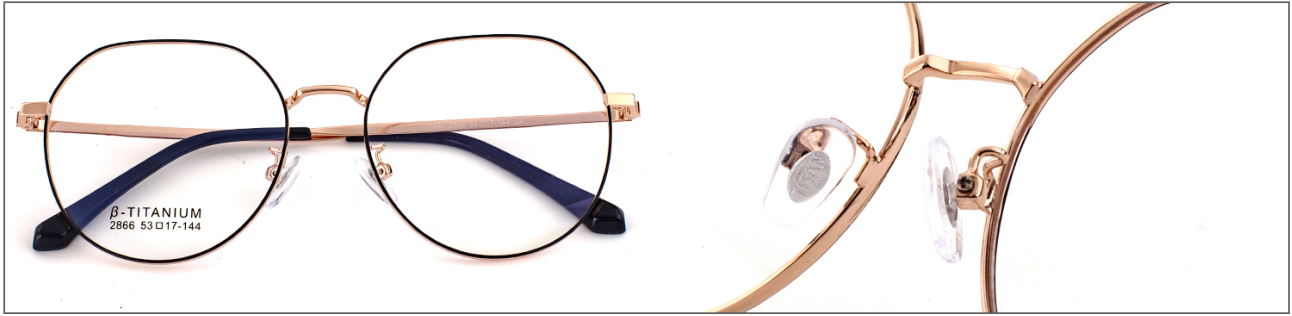

C5 Silvery

Vintage style glasses

2863 49□19—143

Metal glasses

C1 Black

C2 Black and Silvery

C3 Rose gold

C4 Black and Rose gold

C5 Silvery

Vintage style glasses

2865 52□18—144

Metal glasses

C1 Black

C2 Black and Silvery

C3 Rose gold

C4 Black and Rose gold

C5 Silvery

Vintage style glasses

2866 53□17—144

Metal glasses

C1 Black

C2 Black and Silvery

C3 Rose gold

C4 Black and Rose gold