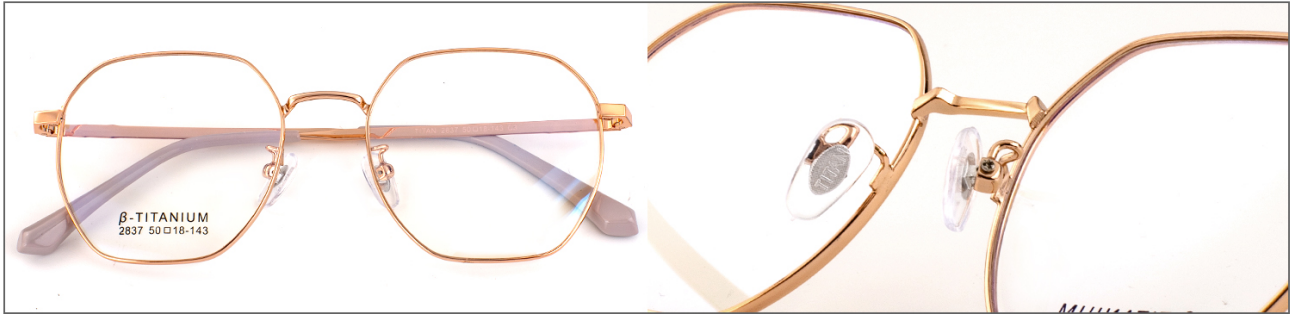

Vintage style glasses

2837 50□18—143

Metal glasses

C1 Black