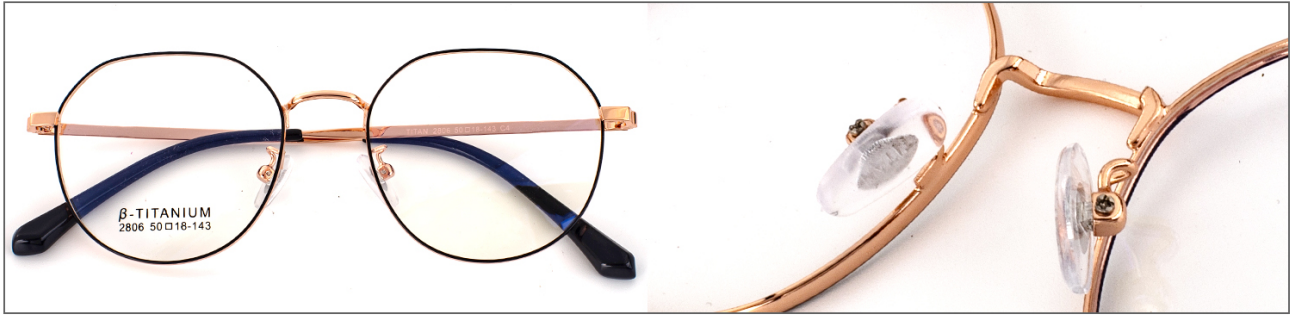

Vintage style glasses

2802 51□18—143

Metal glasses

C1 Black

C2 Black and Silvery

C3 Rose gold

C4 Black and Rose gold

C5 Silvery

Vintage style glasses

2803 47□19—142

Metal glasses

C1 Black

C2 Black and Silvery

C3 Rose gold

C4 Black and Rose gold

C5 Silvery

Vintage style glasses

2805 49□18—142

Metal glasses

C1 Black

C2 Black and Silvery

C3 Rose gold

C4 Black and Rose gold

C5 Silvery

Vintage style glasses

2806 50□18—143

Metal glasses

C1 Black

C2 Black and Silvery

C3 Rose gold

C4 Black and Rose gold

C5 Silvery