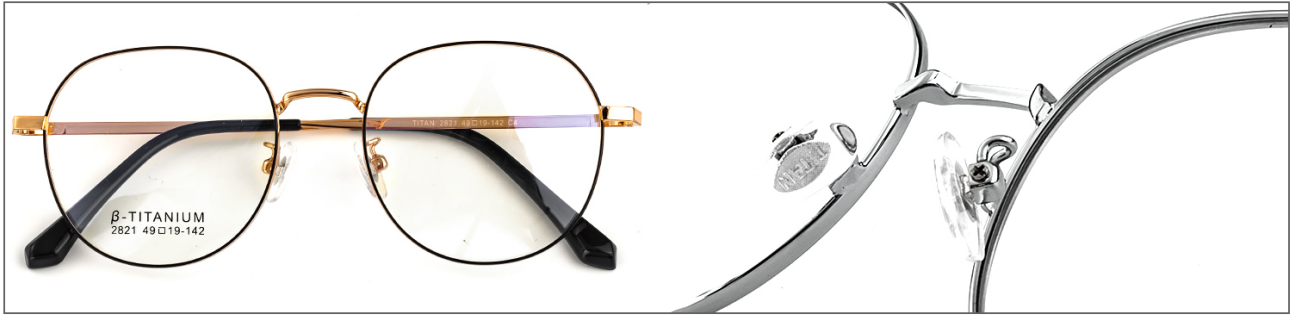

Vintage style glasses

2821 49□19—142

Metal glasses

C1 Black