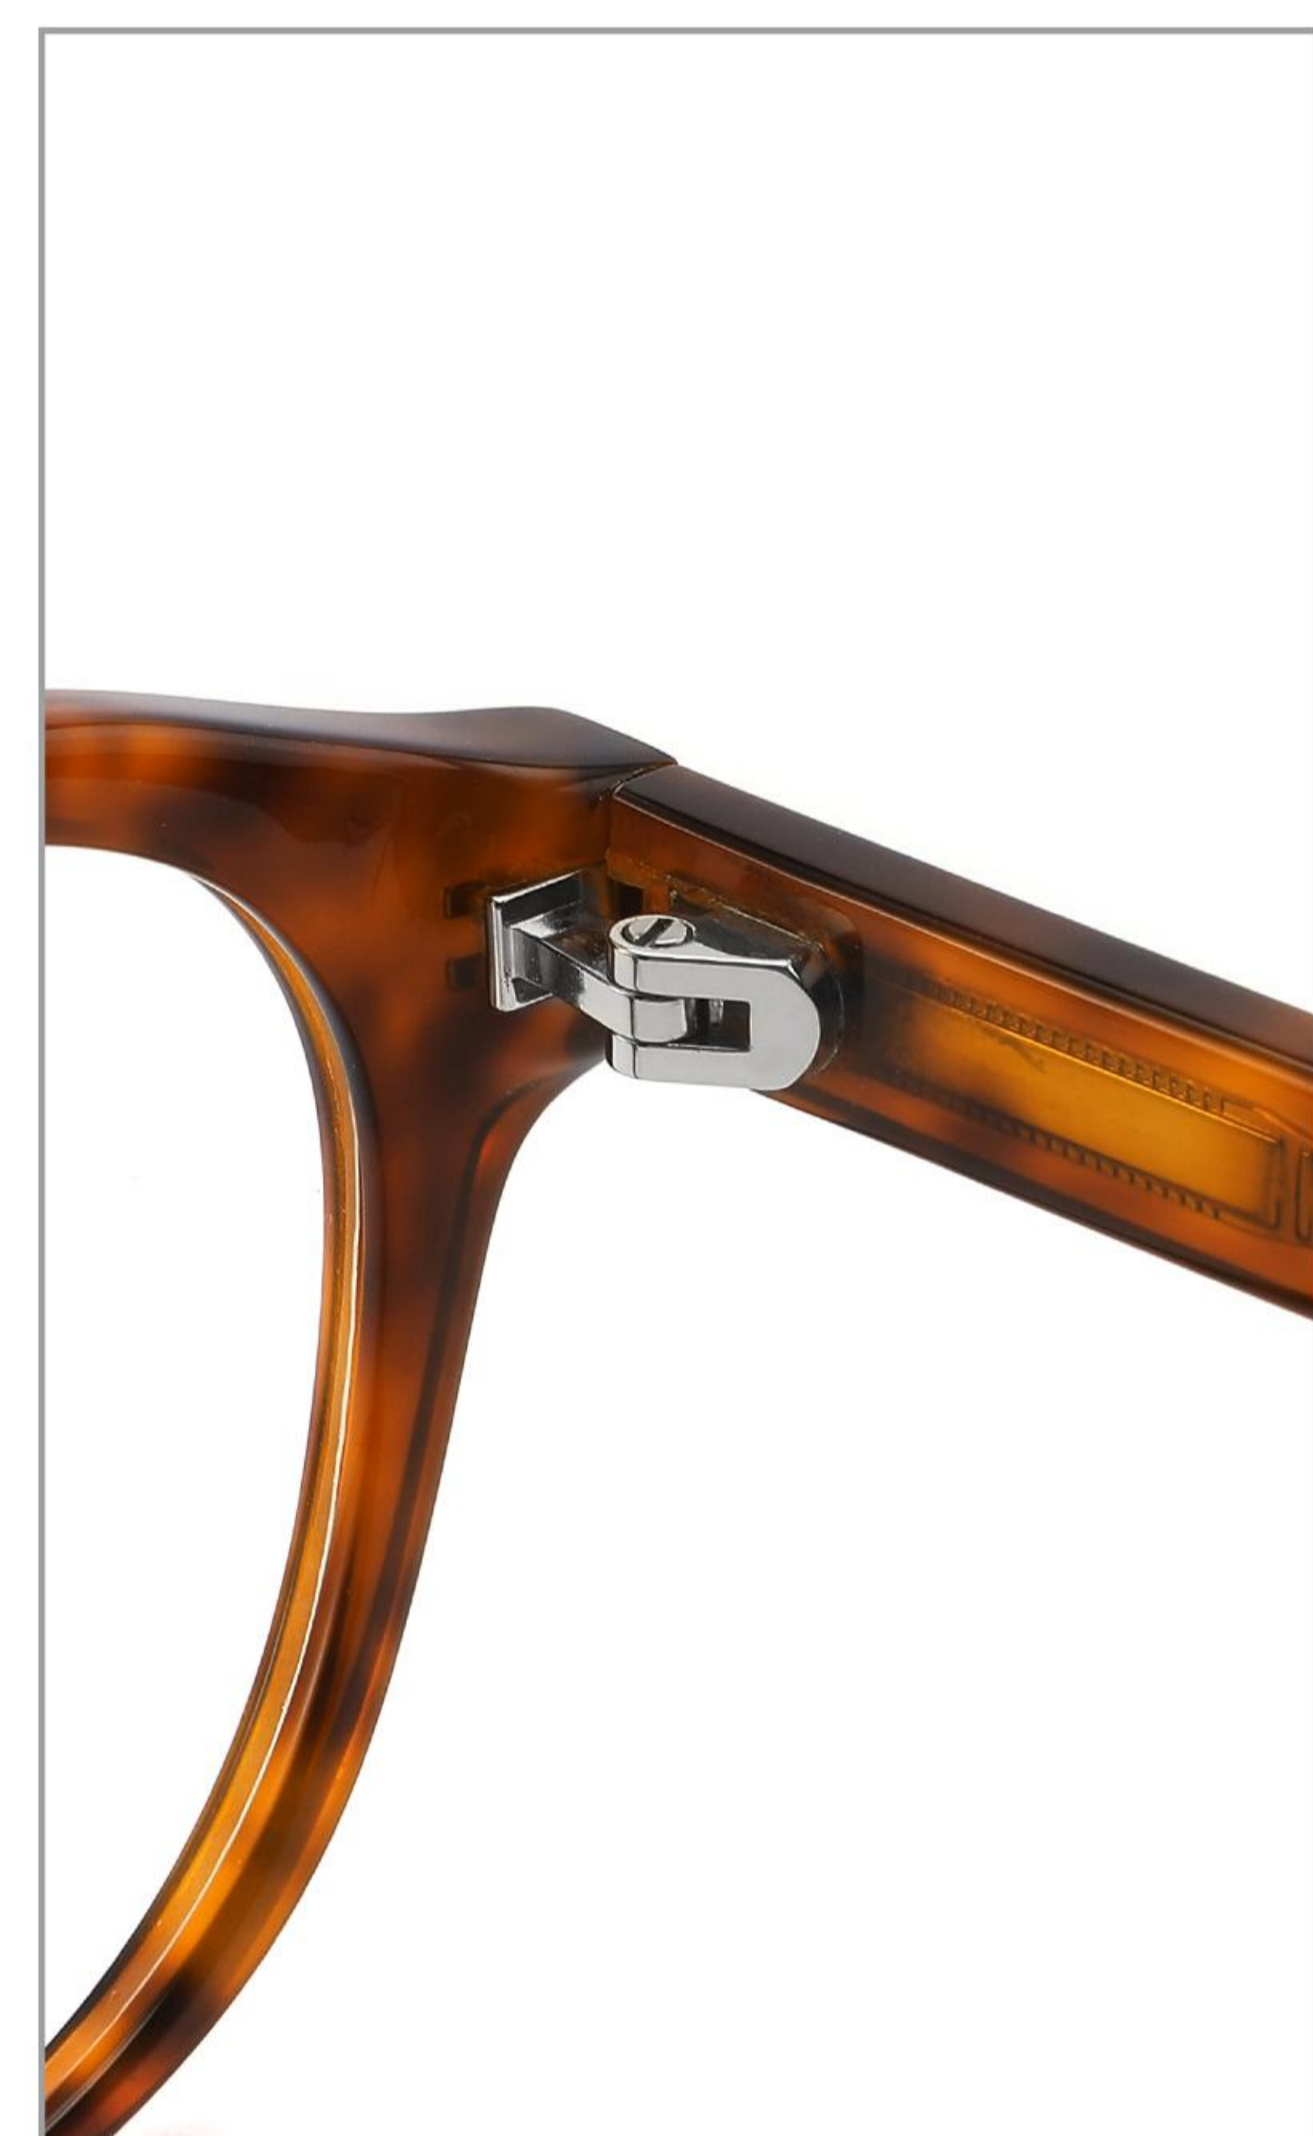

MODEL:ECO-1101  
SIZE:53 □ 17-140  
BIO ACETATE  
SUSTAINABLE EYEWEAR

FRONT VIEW

COLOR DISPLAY

C1 RED

C2 PINK

C3 TORTOISESHELL

C4 BLACK

MODEL:ECO-1102  
SIZE:48 □ 22-145  
BIO ACETATE  
SUSTAINABLE EYEWEAR

FRONT VIEW

COLOR DISPLAY

C1 RED

C2 GREEN

C3 TORTOISESHELL

C4 BLACK

MODEL:ECO-1103  
SIZE:50 □ 19-140  
BIO ACETATE  
SUSTAINABLE EYEWEAR

FRONT VIEW

COLOR DISPLAY

C1 BLUE

C2 RED

C3 TORTOISESHELL

C4 BLACK

MODEL:ECO-1104  
SIZE:50 □ 20-140  
BIO ACETATE  
SUSTAINABLE EYEWEAR

FRONT VIEW

COLOR DISPLAY

C1 RED

C2 TORTOISESHELL

C3 TORTOISESHELL BROWN

C4 BLACK

MODEL:ECO-1105  
SIZE:53 □ 17-140  
BIO ACETATE  
SUSTAINABLE EYEWEAR

FRONT VIEW

COLOR DISPLAY

C1 RED