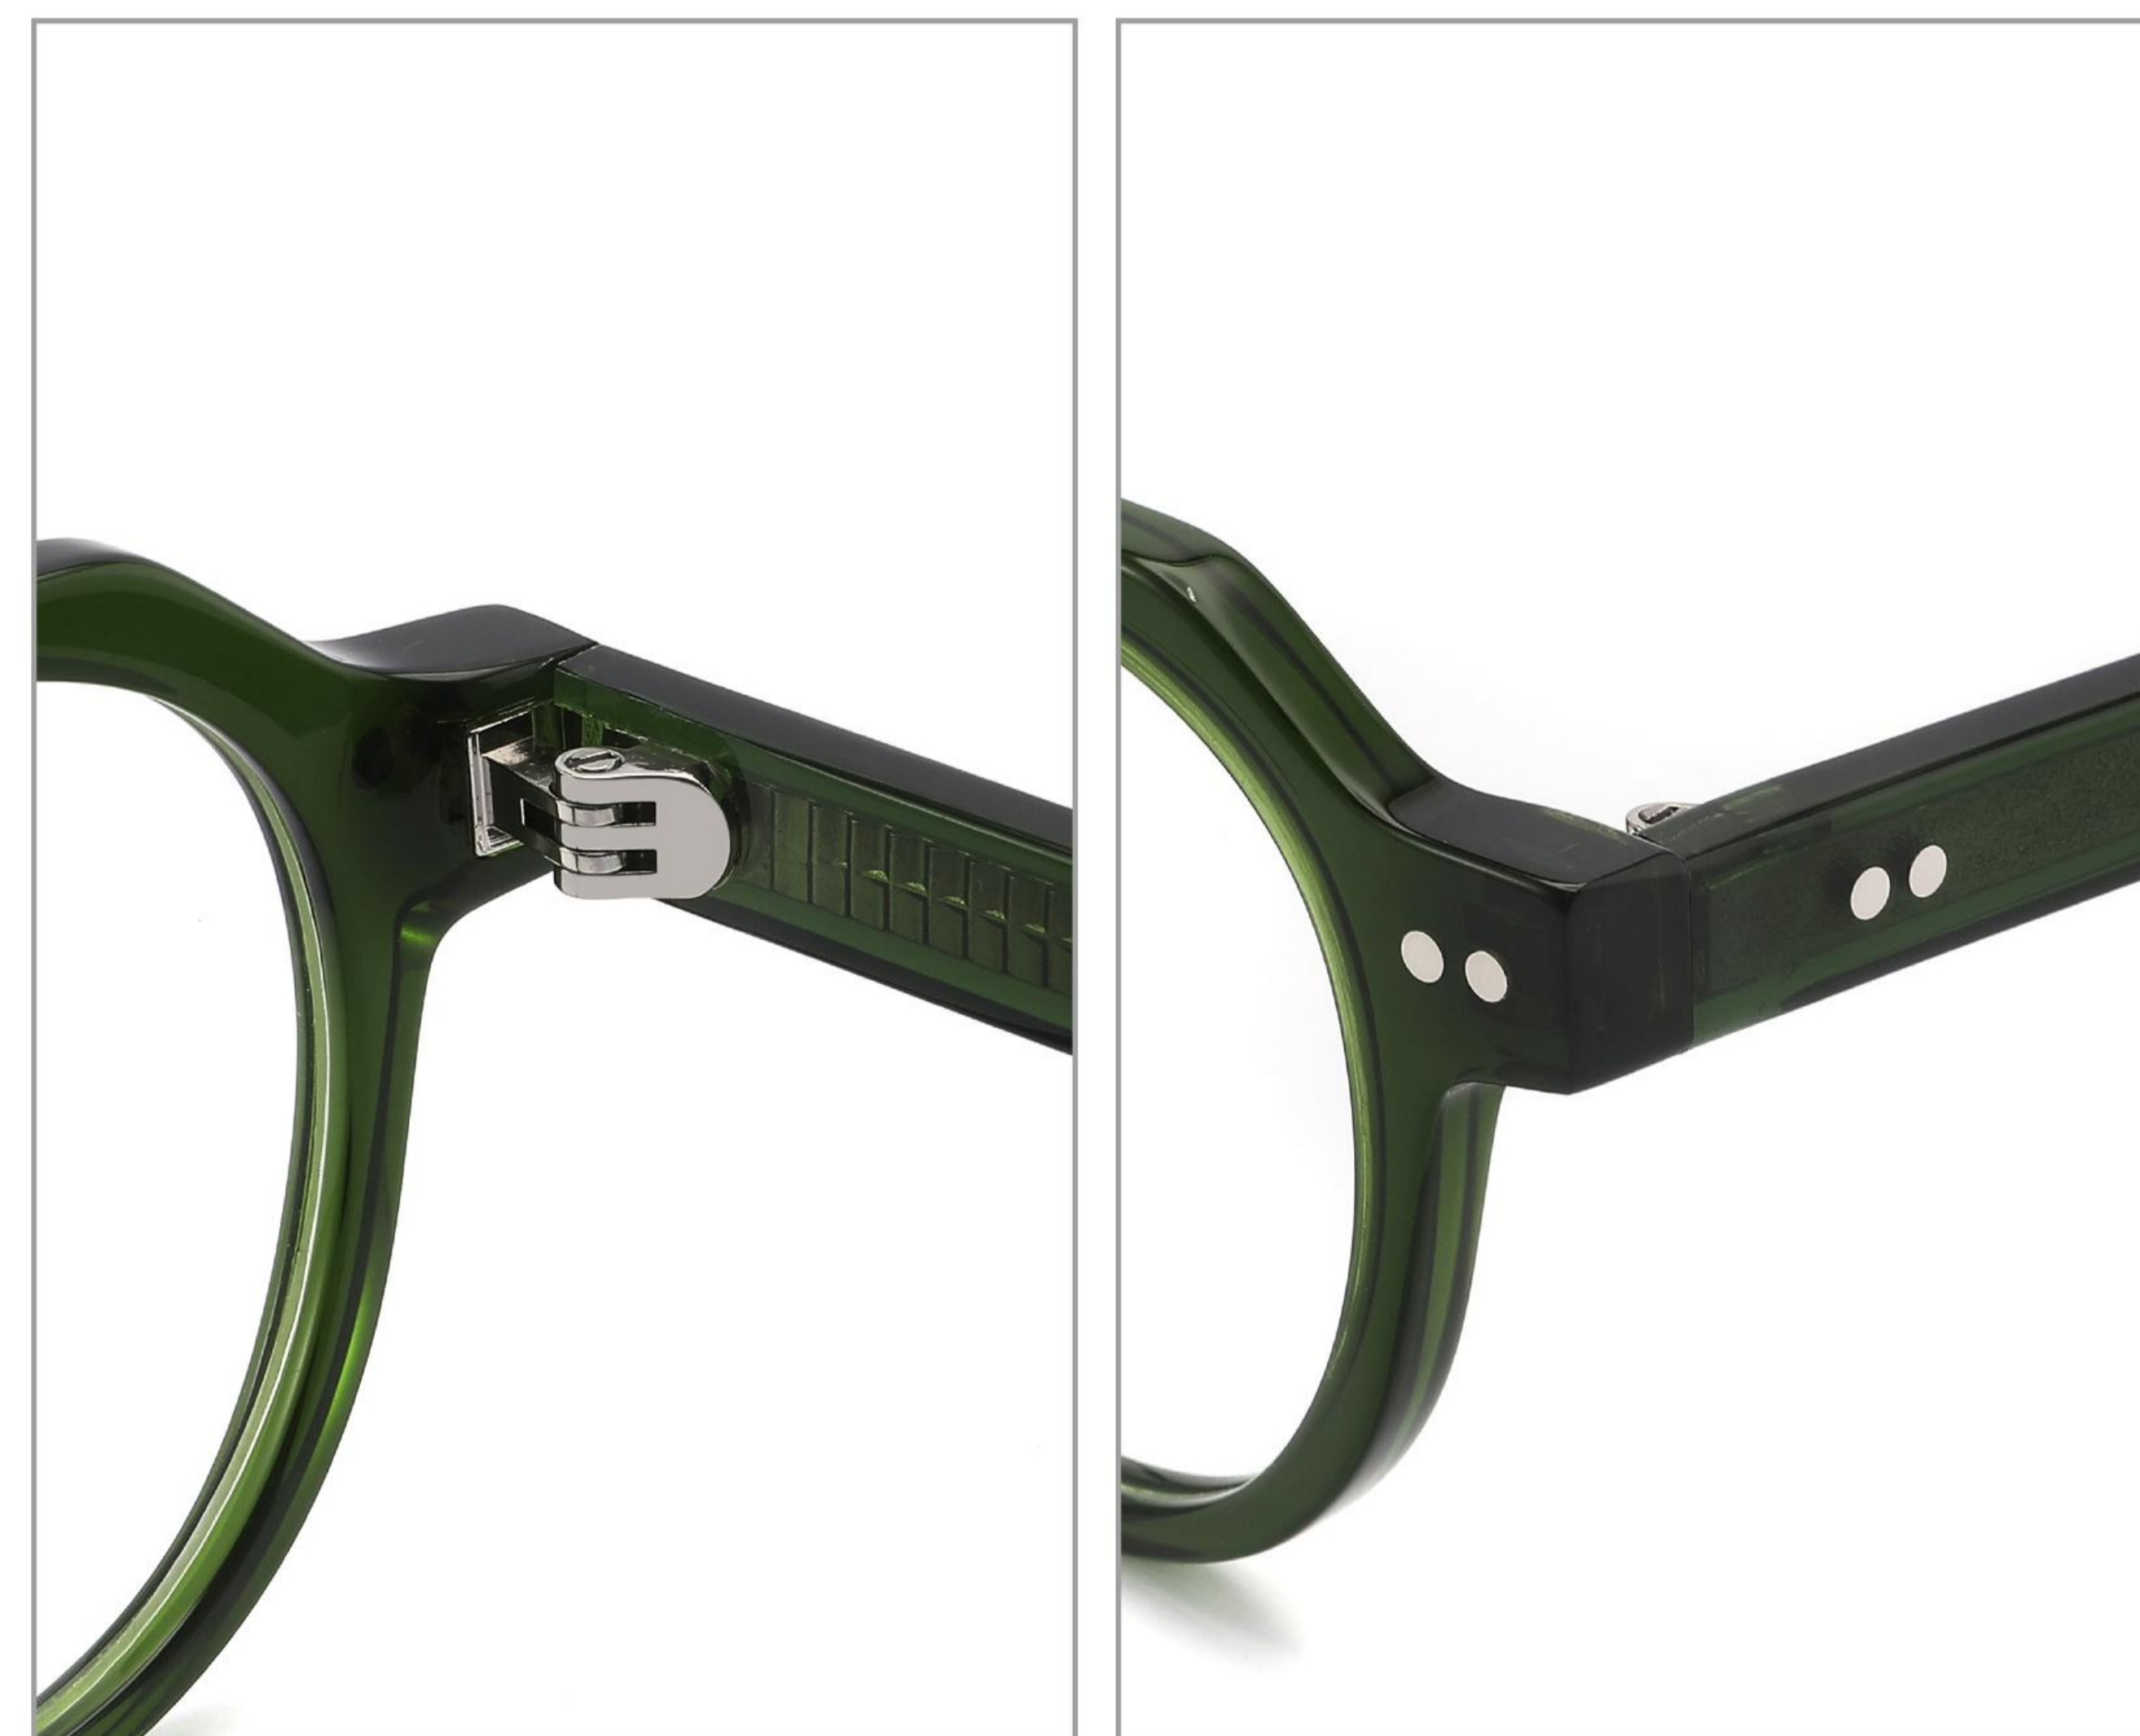

C1 GREY

C2 BLUE

C3 TORTOISESHELL

C4 BLACK

MODEL:ECO-1113  
SIZE:51 □ 25-142  
BIO ACETATE  
SUSTAINABLE EYEWEAR

FRONT VIEW

COLOR DISPLAY

C1 GREY

C2 TRANSPARENT

C3 TORTOISESHELL

C4 BLACK

MODEL:ECO-1115  
SIZE:50 □ 23-145  
BIO ACETATE  
SUSTAINABLE EYEWEAR

FRONT VIEW

COLOR DISPLAY

C1 GREY

C2 GREEN

C3 TRANSPARENT

C4 BLACK

MODEL:ECO-1116  
SIZE:49 □ 24-148  
BIO ACETATE  
SUSTAINABLE EYEWEAR

FRONT VIEW

COLOR DISPLAY

C1 TORTOISESHELL

C2 BROWN

C3 BLUE

C4 BLACK

MODEL:ECO-1117  
SIZE:50 □ 20-150  
BIO ACETATE  
SUSTAINABLE EYEWEAR

FRONT VIEW

COLOR DISPLAY

C1 BROWN

C2 GREY

C3 RED

C4 BLACK