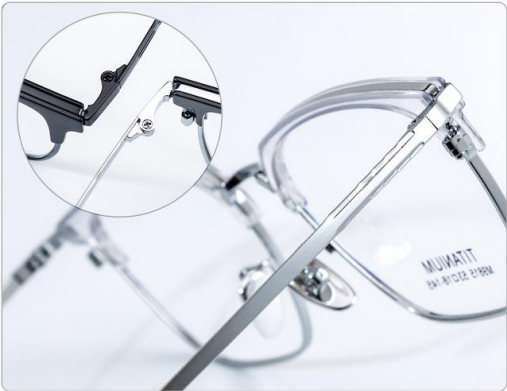

CORDED PLATE FOOT GLASSES

M9815
SIZE:53□18-145

MATERIAL: IMITATE TITANIUM+TR90

COLOR SELECTION

CORDED PLATE FOOT GLASSES

M9818
SIZE:54□18-145

MATERIAL: IMITATE TITANIUM+TR90

COLOR SELECTION

CORDED PLATE FOOT GLASSES

M9813

SIZE: 54 □ 18-145

MATERIAL: IMITATE TITANIUM+TR90

COLOR SELECTION

C1-Black gold

C5-Black Gun

C2-Black

C6-grey silver

C3-black silver

C7-Transparent silver

CORDED PLATE FOOT GLASSES

M9808
SIZE:50 □ 18-145

MATERIAL: IMITATE TITANIUM+TR90

COLOR SELECTION

CORDED PLATE FOOT GLASSES

M9816

SIZE:54□18-145

MATERIAL: IMITATE TITANIUM+TR90

COLOR SELECTION

C1-Black gold

C5-Black Gun

C2-Black

C6-grey silver