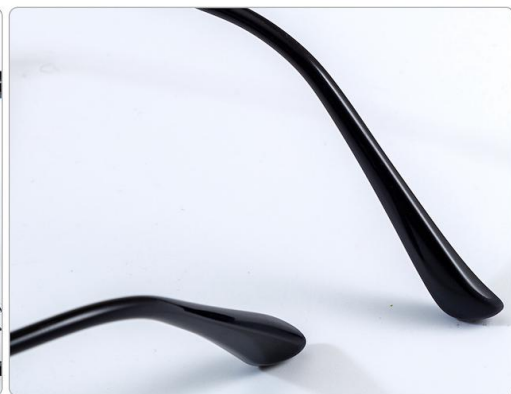

C3-black silver

C7-Transparent silver

CORDED PLATE FOOT GLASSES

M9805

SIZE: 51 □ 18-145

MATERIAL: IMITATE TITANIUM+TR90

COLOR SELECTION

CORDED PLATE FOOT GLASSES

M9807

SIZE:56□18-145

MATERIAL: IMITATE TITANIUM+TR90

COLOR SELECTION

CORDED PLATE FOOT GLASSES

M9806

SIZE:55□18-145

MATERIAL: IMITATE TITANIUM+TR90

COLOR SELECTION

C1-Black gold

C5-Black Gun

C2-Black

C6-grey silver

C3-black silver

C7-Transparent silver

CORDED PLATE FOOT GLASSES

M9801

SIZE:53□18-145

MATERIAL: IMITATE TITANIUM+TR90

COLOR SELECTION

C1-Black gold

C5-Black Gun

C2-Black

C6-grey silver