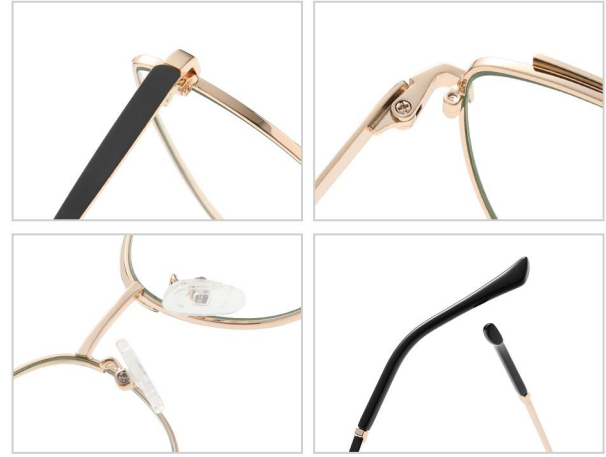

**N0.2 Gold / Blue Green C235-P81**

**N0.3 Rose Gold / Light Brown C233-P81**

**N0.4 Rose Gold / Green C237-P81**

**N0.5 Silver / Purple C236-P81**

**Model : JS8631**

**Material : Metal**

**Lens : Anti blue light**

**Size : 52-17-142**

**N0.1 Silver / Black C125-P81**

**N0.2 Rose Gold / Red C234-P81**

**N0.3 Rose Gold / Green C238-P81**

**N0.4 Gold / Blue C220-P81**

**N0.5 Silver / Purple Blue C239-P81**

Model :JS8635

Material : Metal

Lens : Anti blue light

Size : 53-17-140

N0.1 Gold / Black C218-P81

N0.2 Gun / Rose Red C241-P81

N0.3 Gold / Green C243-P81

N0.4 Gold / Nude Pink C242-P81

N0.5 Silver / Blue Purple C88-P81

**Model :JS8636**

**Material : Metal**

**Lens : Anti blue light**

**Size : 53-16-140**

**N0.1 Rose Gold / Black C213-P81**

**N0.2 Rose Gold / Brown C245-P81**

**N0.3 Bright Gold / Blue Green C220-P81**

**N0.4 Bright Silver / Deep Blue C88-P81**