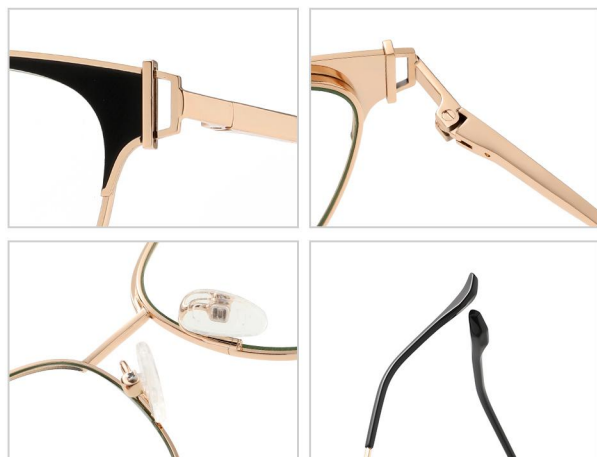

**Size : 51-20-145**

**N0.1 Bright Gold C02-P81**

**N0.2 Bright Silver C05-P81**

**N0.3 Matte Black C91-P81**

**Model : JS8606**

**Material : Metal**

**Lens : Anti blue light**

**Size : 58-13-145**

**N0.1 Bright Gold C02-P81**

**N0.2 Bright Silver C05-P81**

**N0.3 Matte Black C91-P81**

**Model : JS8607**

**Material : Metal**

**Lens : Anti blue light**

**Size : 51-19-145**

**N0.1 Bright Gold C02-P81**

**N0.2 Bright Silver C05-P81**

**N0.3 Matte Black C91-P81**

Model :JS8611

Material : Metal

Lens : Anti blue light

Size : 52-16-140

N0.1 Gold / Black C02-P81

N0.2 Rose Gold / Red C11-P81

N0.3 Rose Gold / Coffee C11-P81-1

N0.4 Gold / Green C02-P81-1

N0.5 Silver / Blue C05-P81

**Model :JS8612**

**Material : Metal**

**Lens : Anti blue light**

**Size : 53-14-140**

**N0.1 Gold / Black C02-P81**