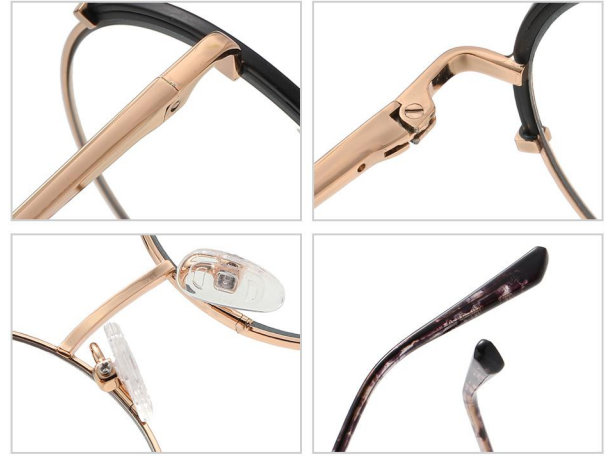

**N0.1 Rose Gold / Black C213-P81**

**N0.2 Rose Gold / Red C217-P81**

**N0.3 Gold / Green C216-P81**

**N0.4 Gold / Orange C214-P81**

**N0.5 Silver / Blue C215-P81**

**Model :JS8614**

**Material : Metal**

**Lens : Anti blue light**

**Size : 54-17-140**

**N0.1 Bright Gold / Matte BlackC218-P81**

**N0.2 Bright Rose Gold / PurpleC219-P81**

**N0.3 Bright Gold / GreenC220-P81**

**N0.4 Bright Silver / BlueC221-P81**

**N0.5 Bright Silver / Creamy WhiteC222-P81**

Model : JS8615

Material : Metal

Lens : Anti blue light

Size : 51-19-140

N0.1 Bright Gold / Black C218-P81

N0.2 Bright Gold / Purple C223-P81

N0.3 Bright Rose Gold / Red C226-P81

N0.4 Bright Gold / Green C224-P81

N0.5 Bright Silver / Blue C225-P81

**Model :JS8616**

**Material : Metal**

**Lens : Anti blue light**

**Size : 53-16-140**

**N0.1 Silver / Black C05-P81**

**N0.2 Gold / Purple Pink C11-P81**

**N0.3 Gold / Matte Red C02-P81**