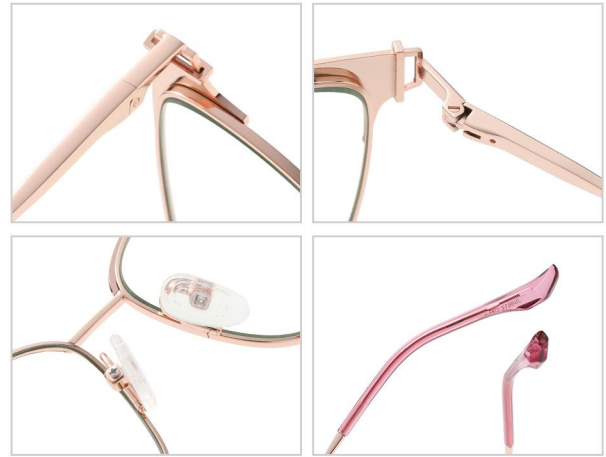

**N0.1 Bright Gold C02-P81**

**N0.2 Bright Silver C05-P81**

**N0.3 Matte Black C91-P81**

**Model : JS8607**

**Material : Metal**

**Lens : Anti blue light**

**Size : 51-19-145**

**N0.1 Bright Gold C02-P81**

**N0.2 Bright Silver C05-P81**

**N0.3 Matte Black C91-P81**

Model :JS8611

Material : Metal

Lens : Anti blue light

Size : 52-16-140

N0.1 Gold / Black C02-P81

N0.2 Rose Gold / Red C11-P81

N0.3 Rose Gold / Coffee C11-P81-1

N0.4 Gold / Green C02-P81-1

N0.5 Silver / Blue C05-P81

**Model :JS8612**

**Material : Metal**

**Lens : Anti blue light**

**Size : 53-14-140**

**N0.1 Gold / Black C02-P81**

**N0.2 Gold / Coffee C02-P81-1**

**N0.3 Rose Gold / Pink C11-P81-1**

**N0.4 Rose Gold / Purple C11-P81**

**N0.5 Silver / Blue C05-P81**

**Model :JS8613**

**Material : Metal**

**Lens : Anti blue light**

**Size : 54-16-140**