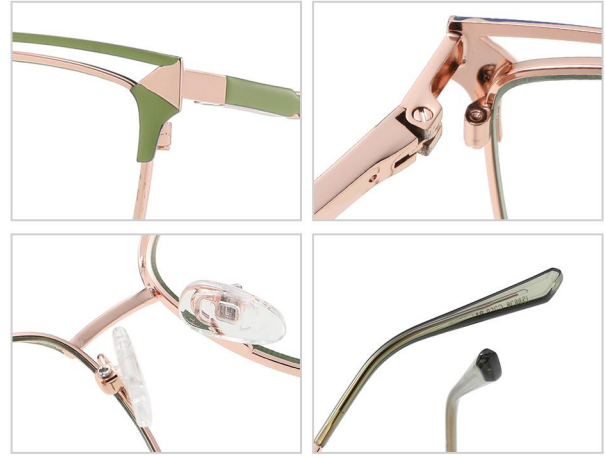

Material : Metal

Lens : Anti blue light

Size : 53-15-140

N0.1 Bright Gold / Red C245-P81

N0.2 Bright Gold / Purple C242-P81

N0.3 Rose Gold / Grey C244-P81

N0.4 Rose Gold / Blue C246-P81

N0.5 Silver / Green C243-P81

Model : JS8625

Material : Metal

Lens : Anti blue light

Size : 53-16-140

N0.1 Bright Gold / Dark Green C252-P81

N0.2 Bright Gold / Deep Blue C256-P81

N0.3 Bright Silver / Red C254-P81

N0.4 Rose Gold / Grey C253-P81

N0.5 Rose Gold / Rose Red C255-P81

Model :JS8626

Material : Metal

Lens : Anti blue light

Size : 55-16-140

N0.1 Gold / Black C257-P81

N0.2 Rose Gold / Green C258-P81

N0.3 Gold / Red C259-P81

N0.4 Silver / Purple C260-P81

**Model :JS8627**

**Material : Metal**

**Lens : Anti blue light**

**Size : 53-17-140**

**N0.1 Rose Gold / Black C261-P81**

**N0.2 Rose Gold / Red C263-P81**

**N0.3 Rose Gold / Blue C262-P81**