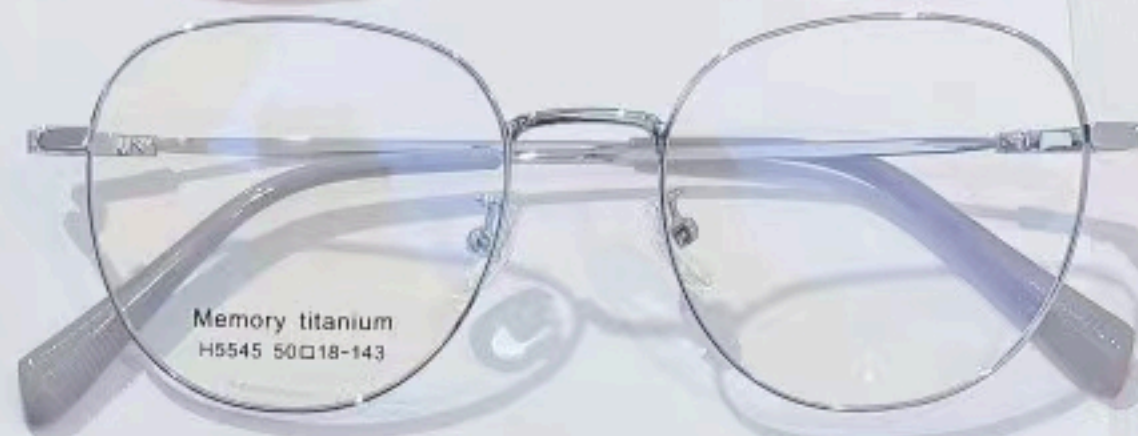

C4

C1

C2

C6

C5

C7

C3

记忆钛H5545 50-18-143