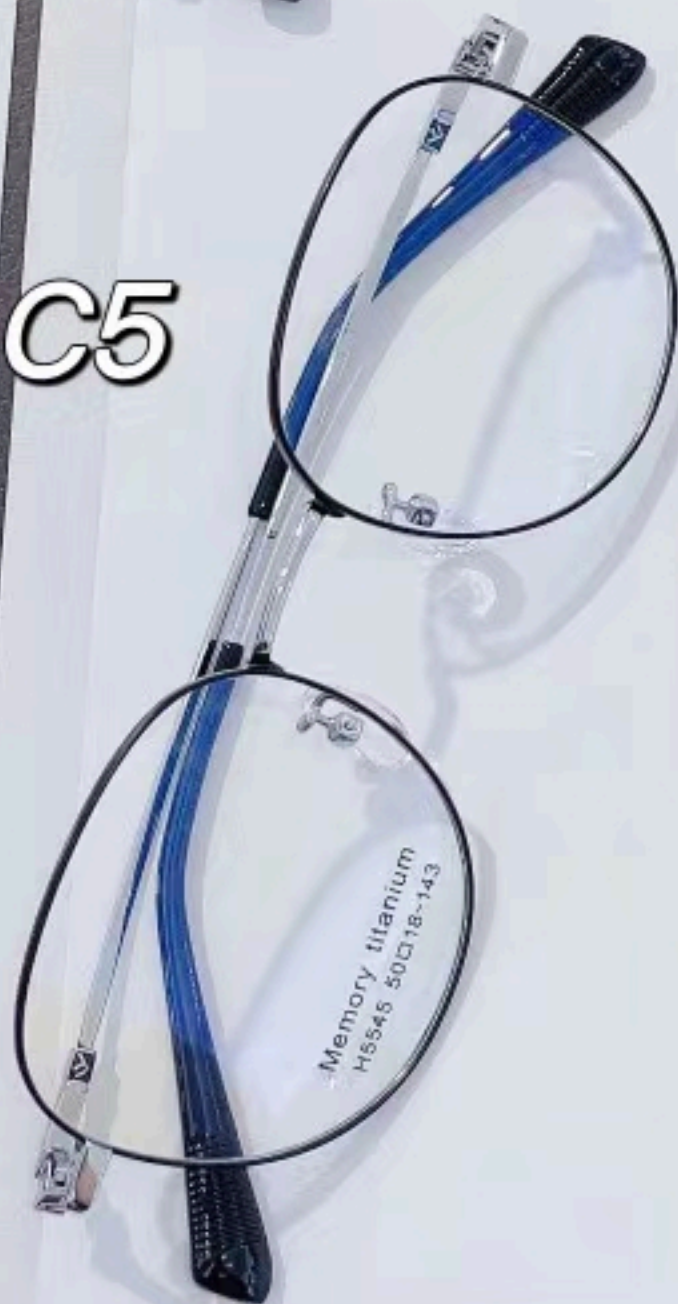

C4

C1

C2

C6

C5

C7

C3

记忆钛H5545 50-18-143