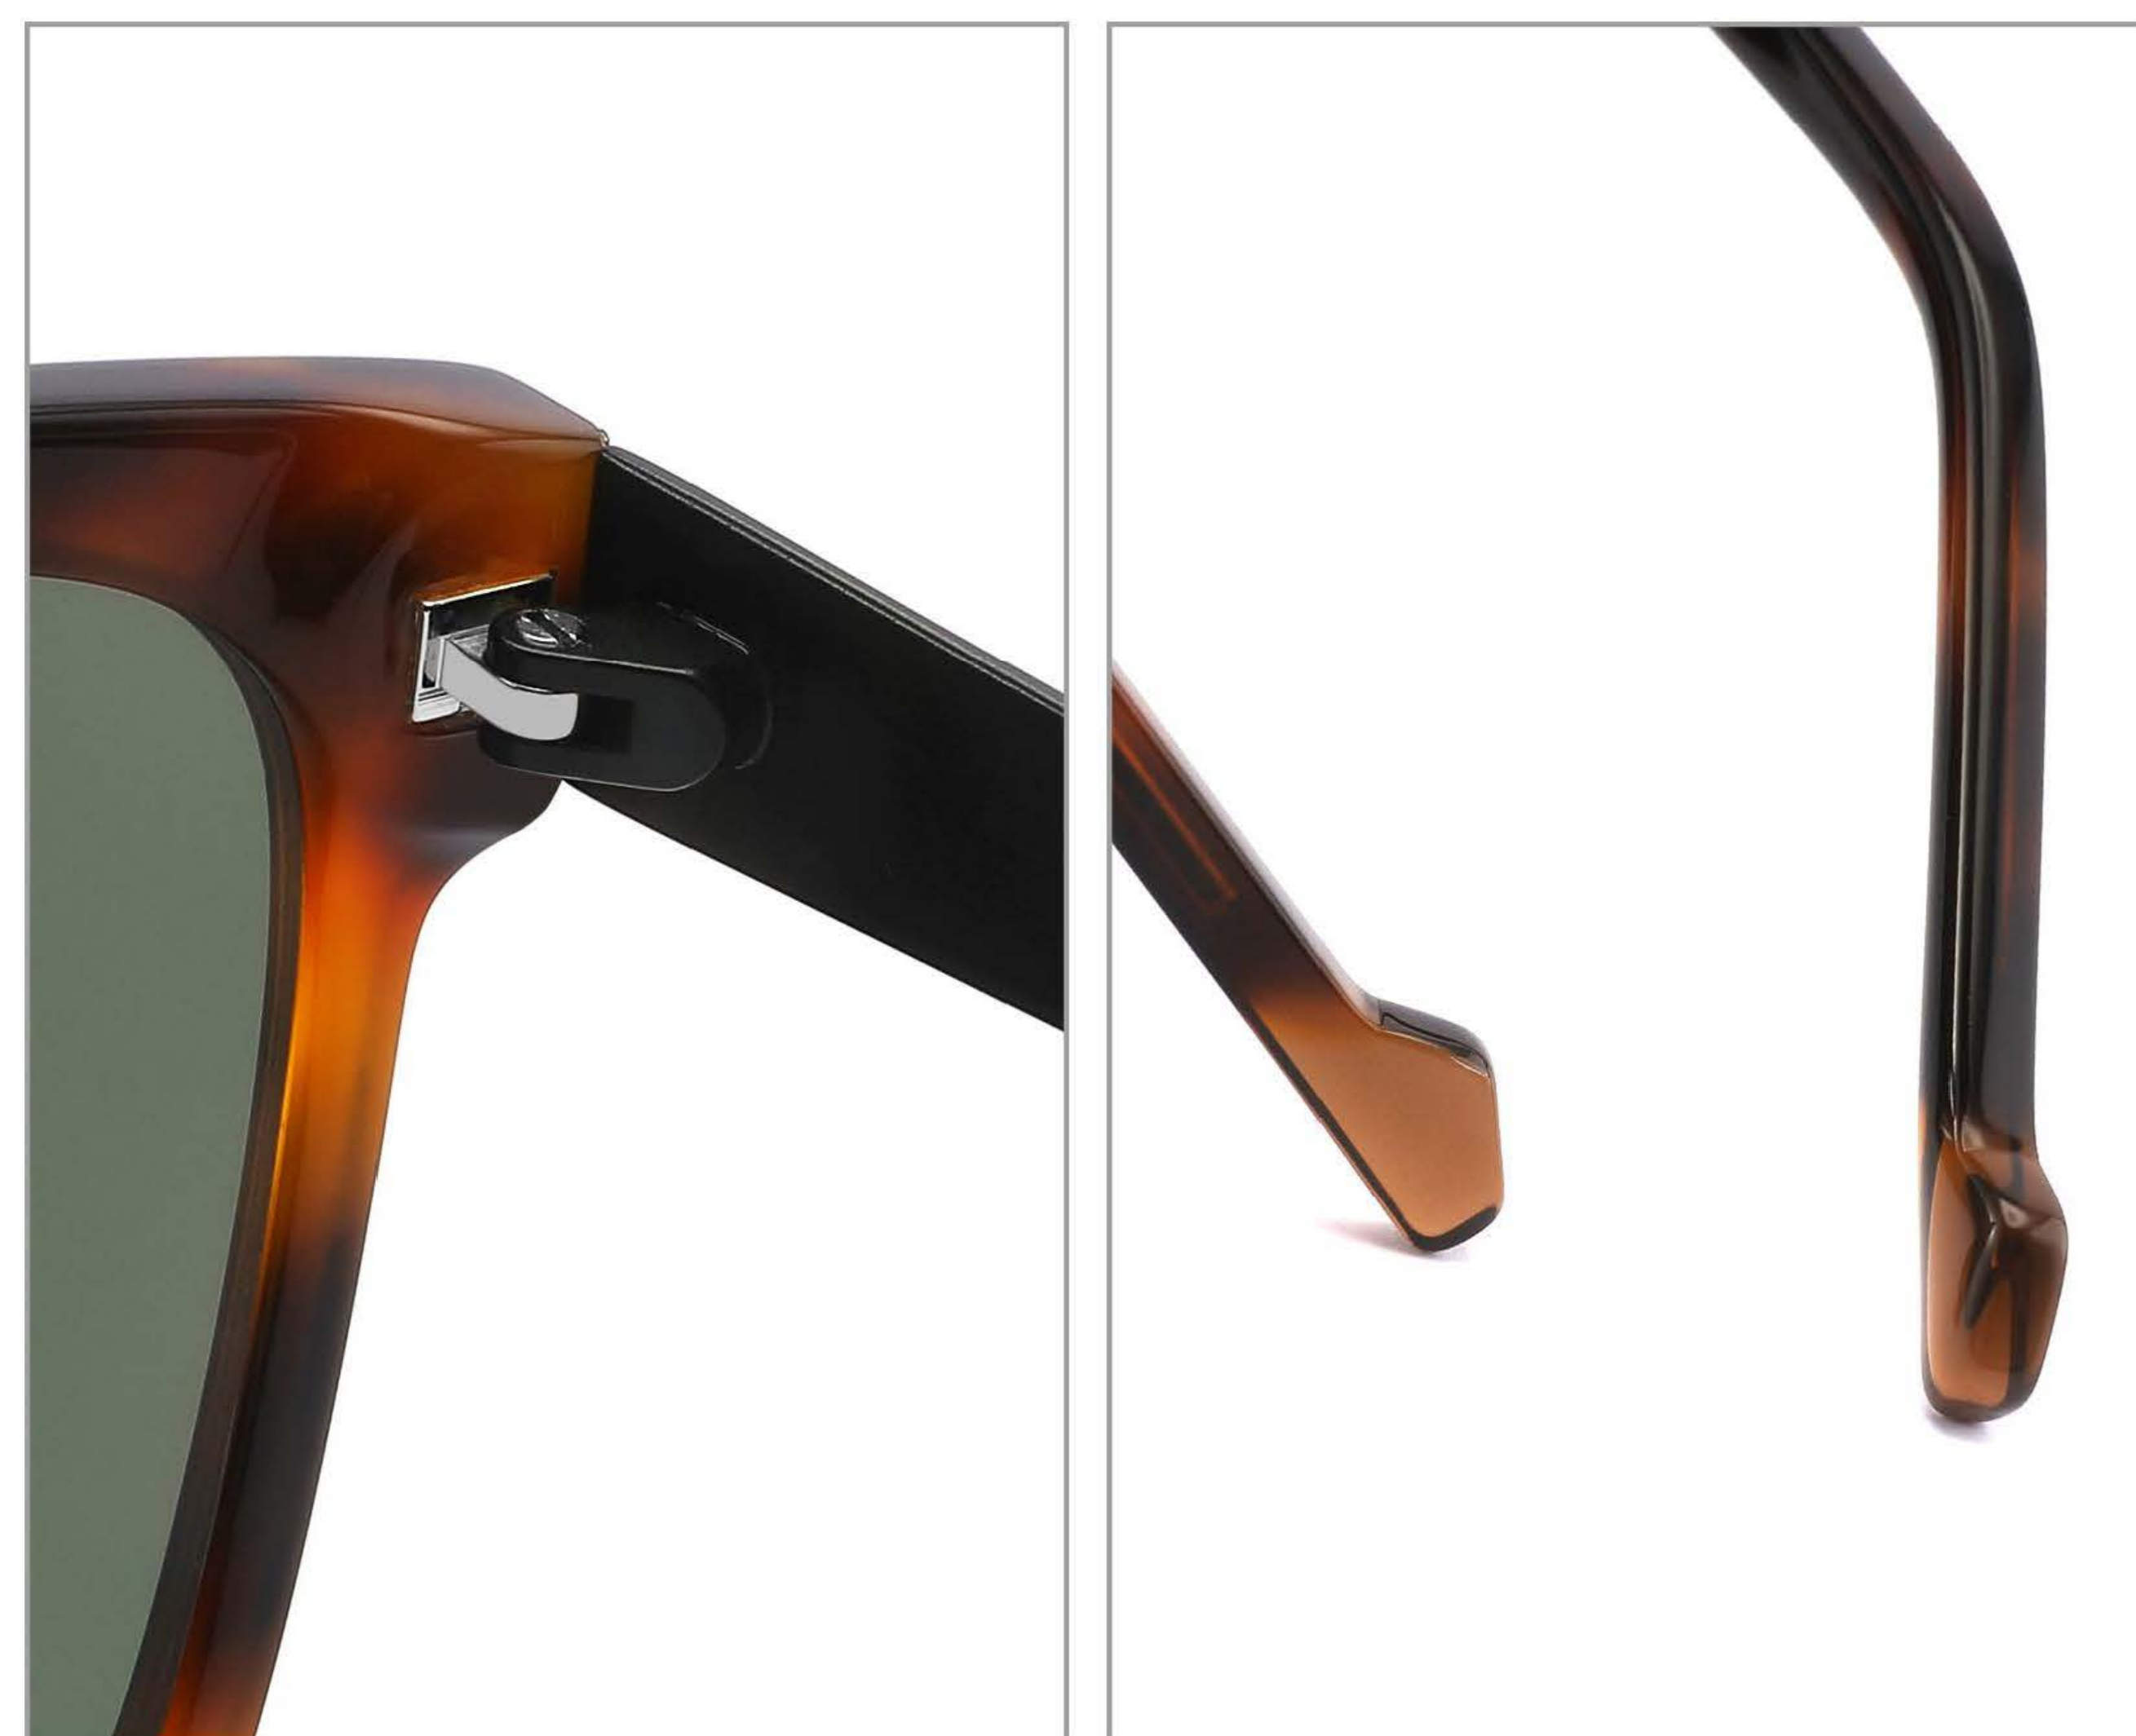

COLOR DISPLAY

C1 BLUE

C2 RED

C3 TORTOISESHELL

C4 BLACK

MODEL:VS7014
SIZE:51 □ 20-145
NYLON LENS

FRONT VIEW

COLOR DISPLAY