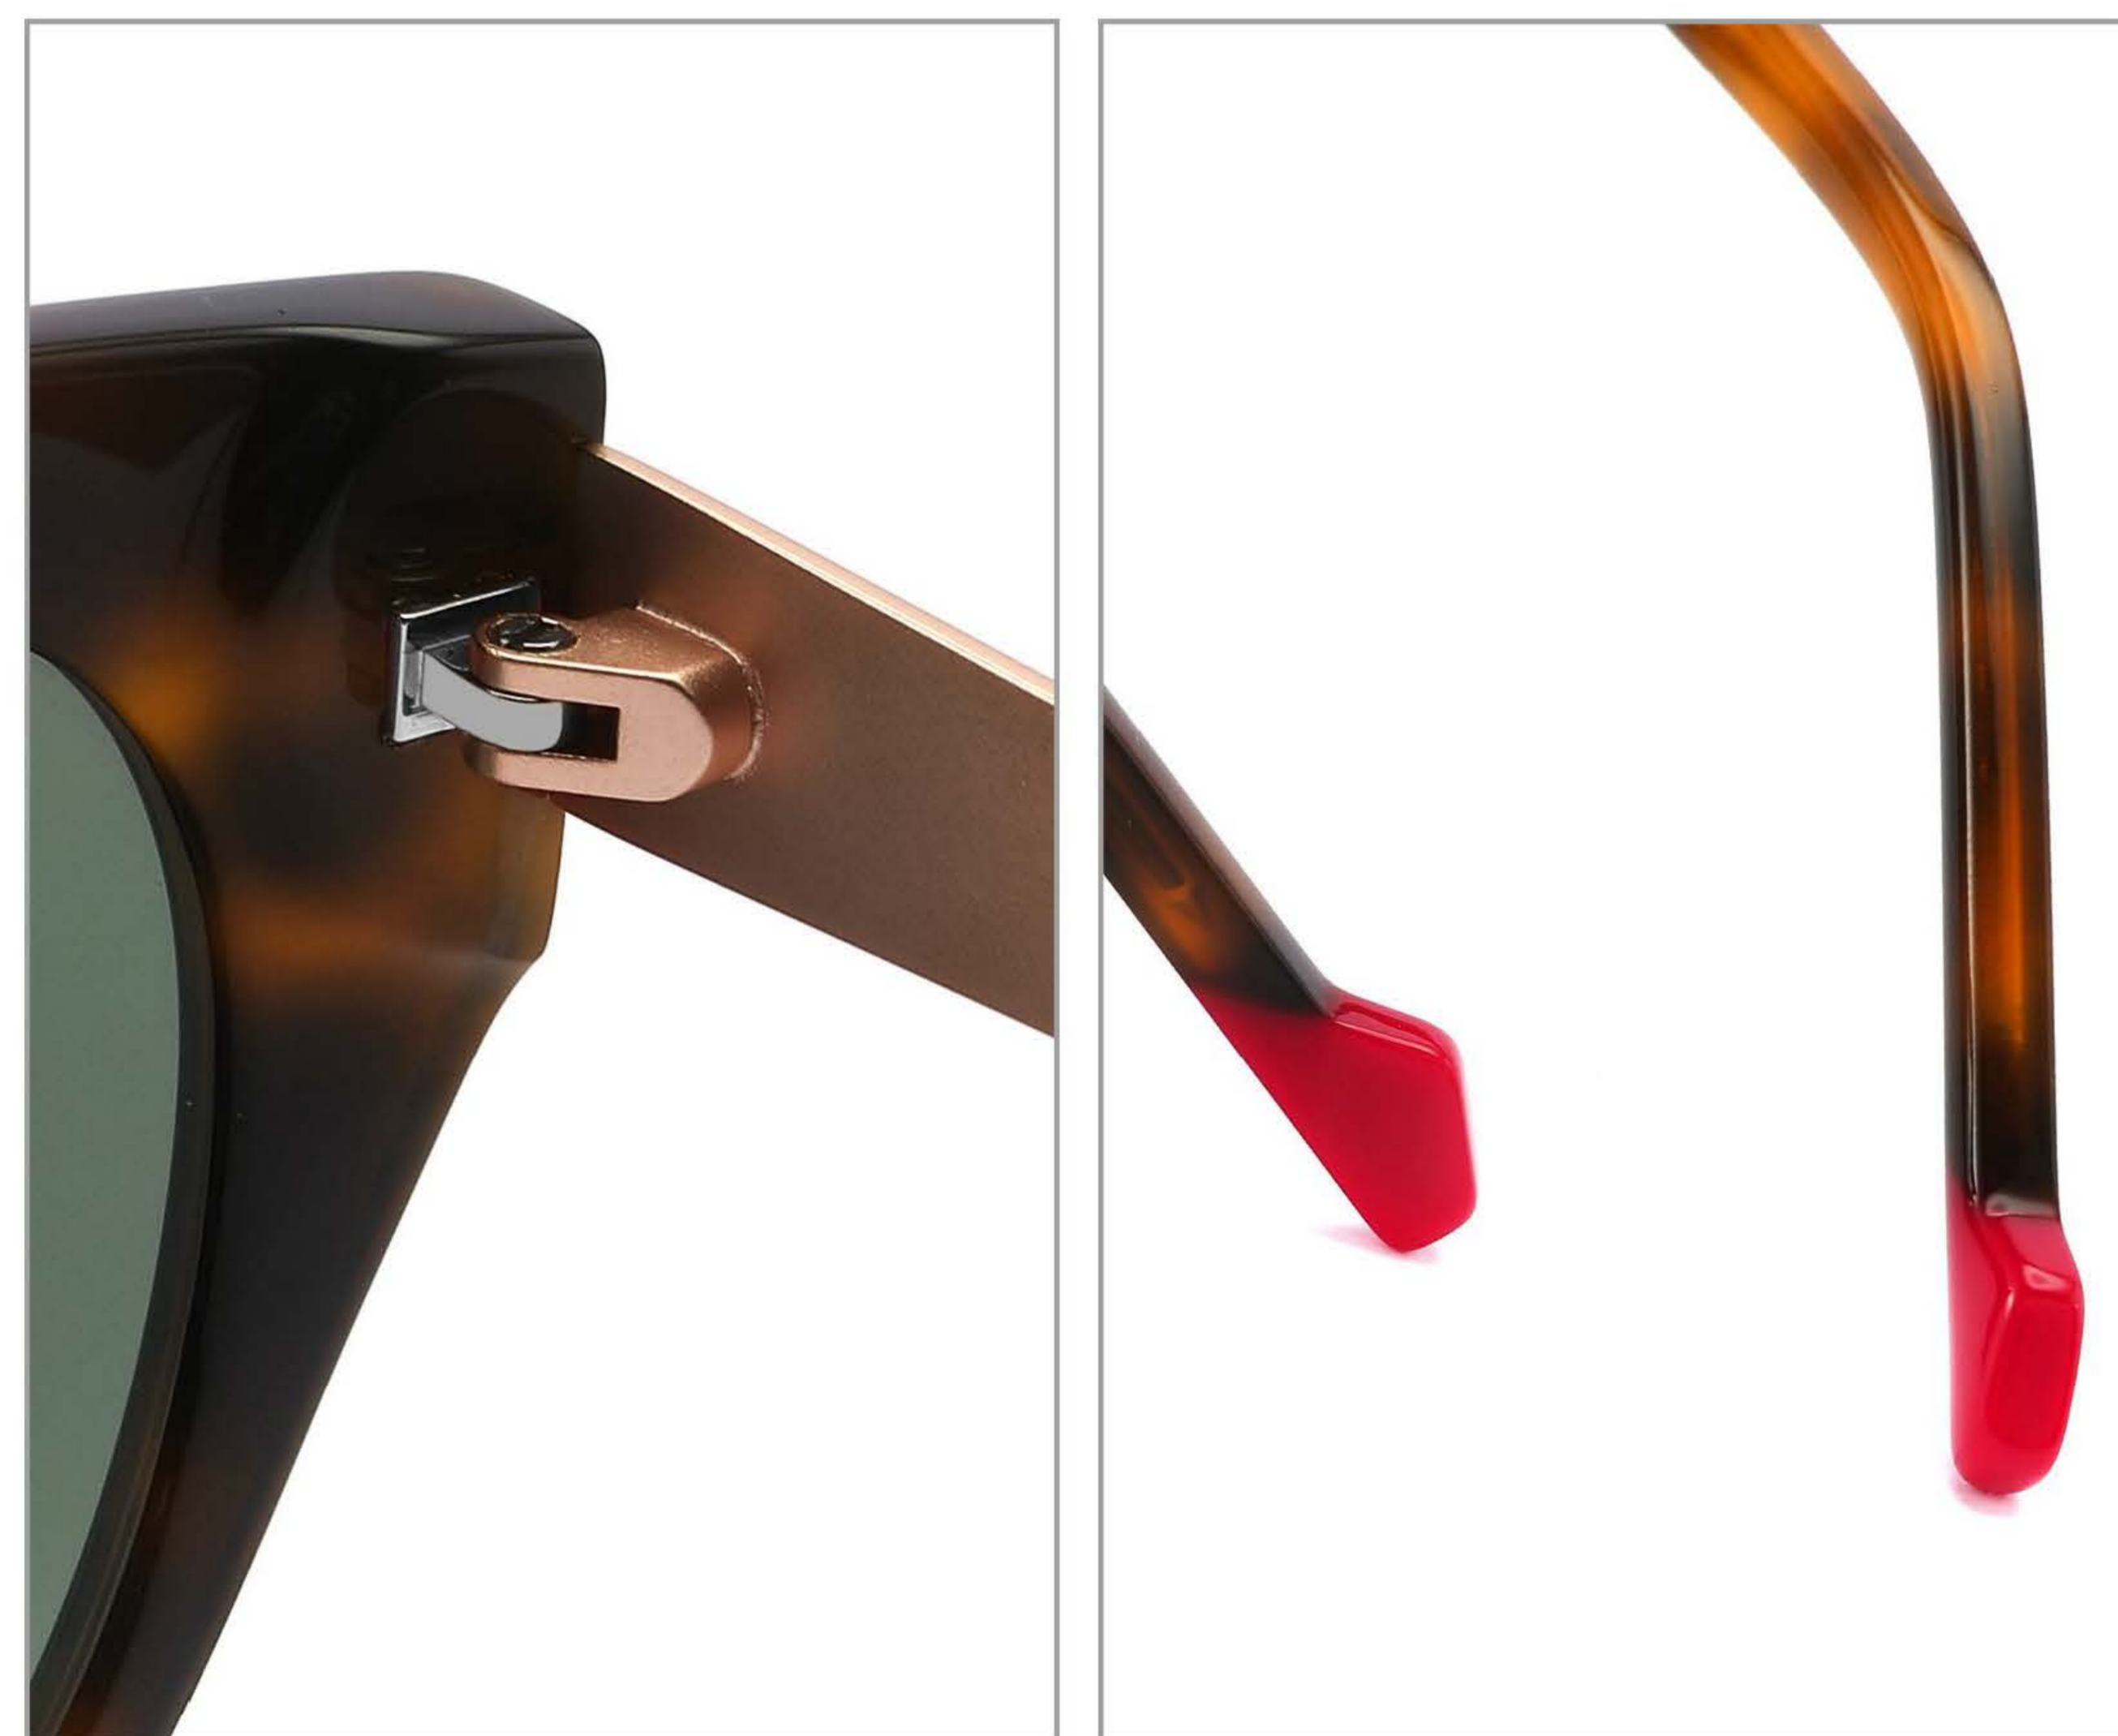

COLOR DISPLAY

C1 LIGHT ORANGE