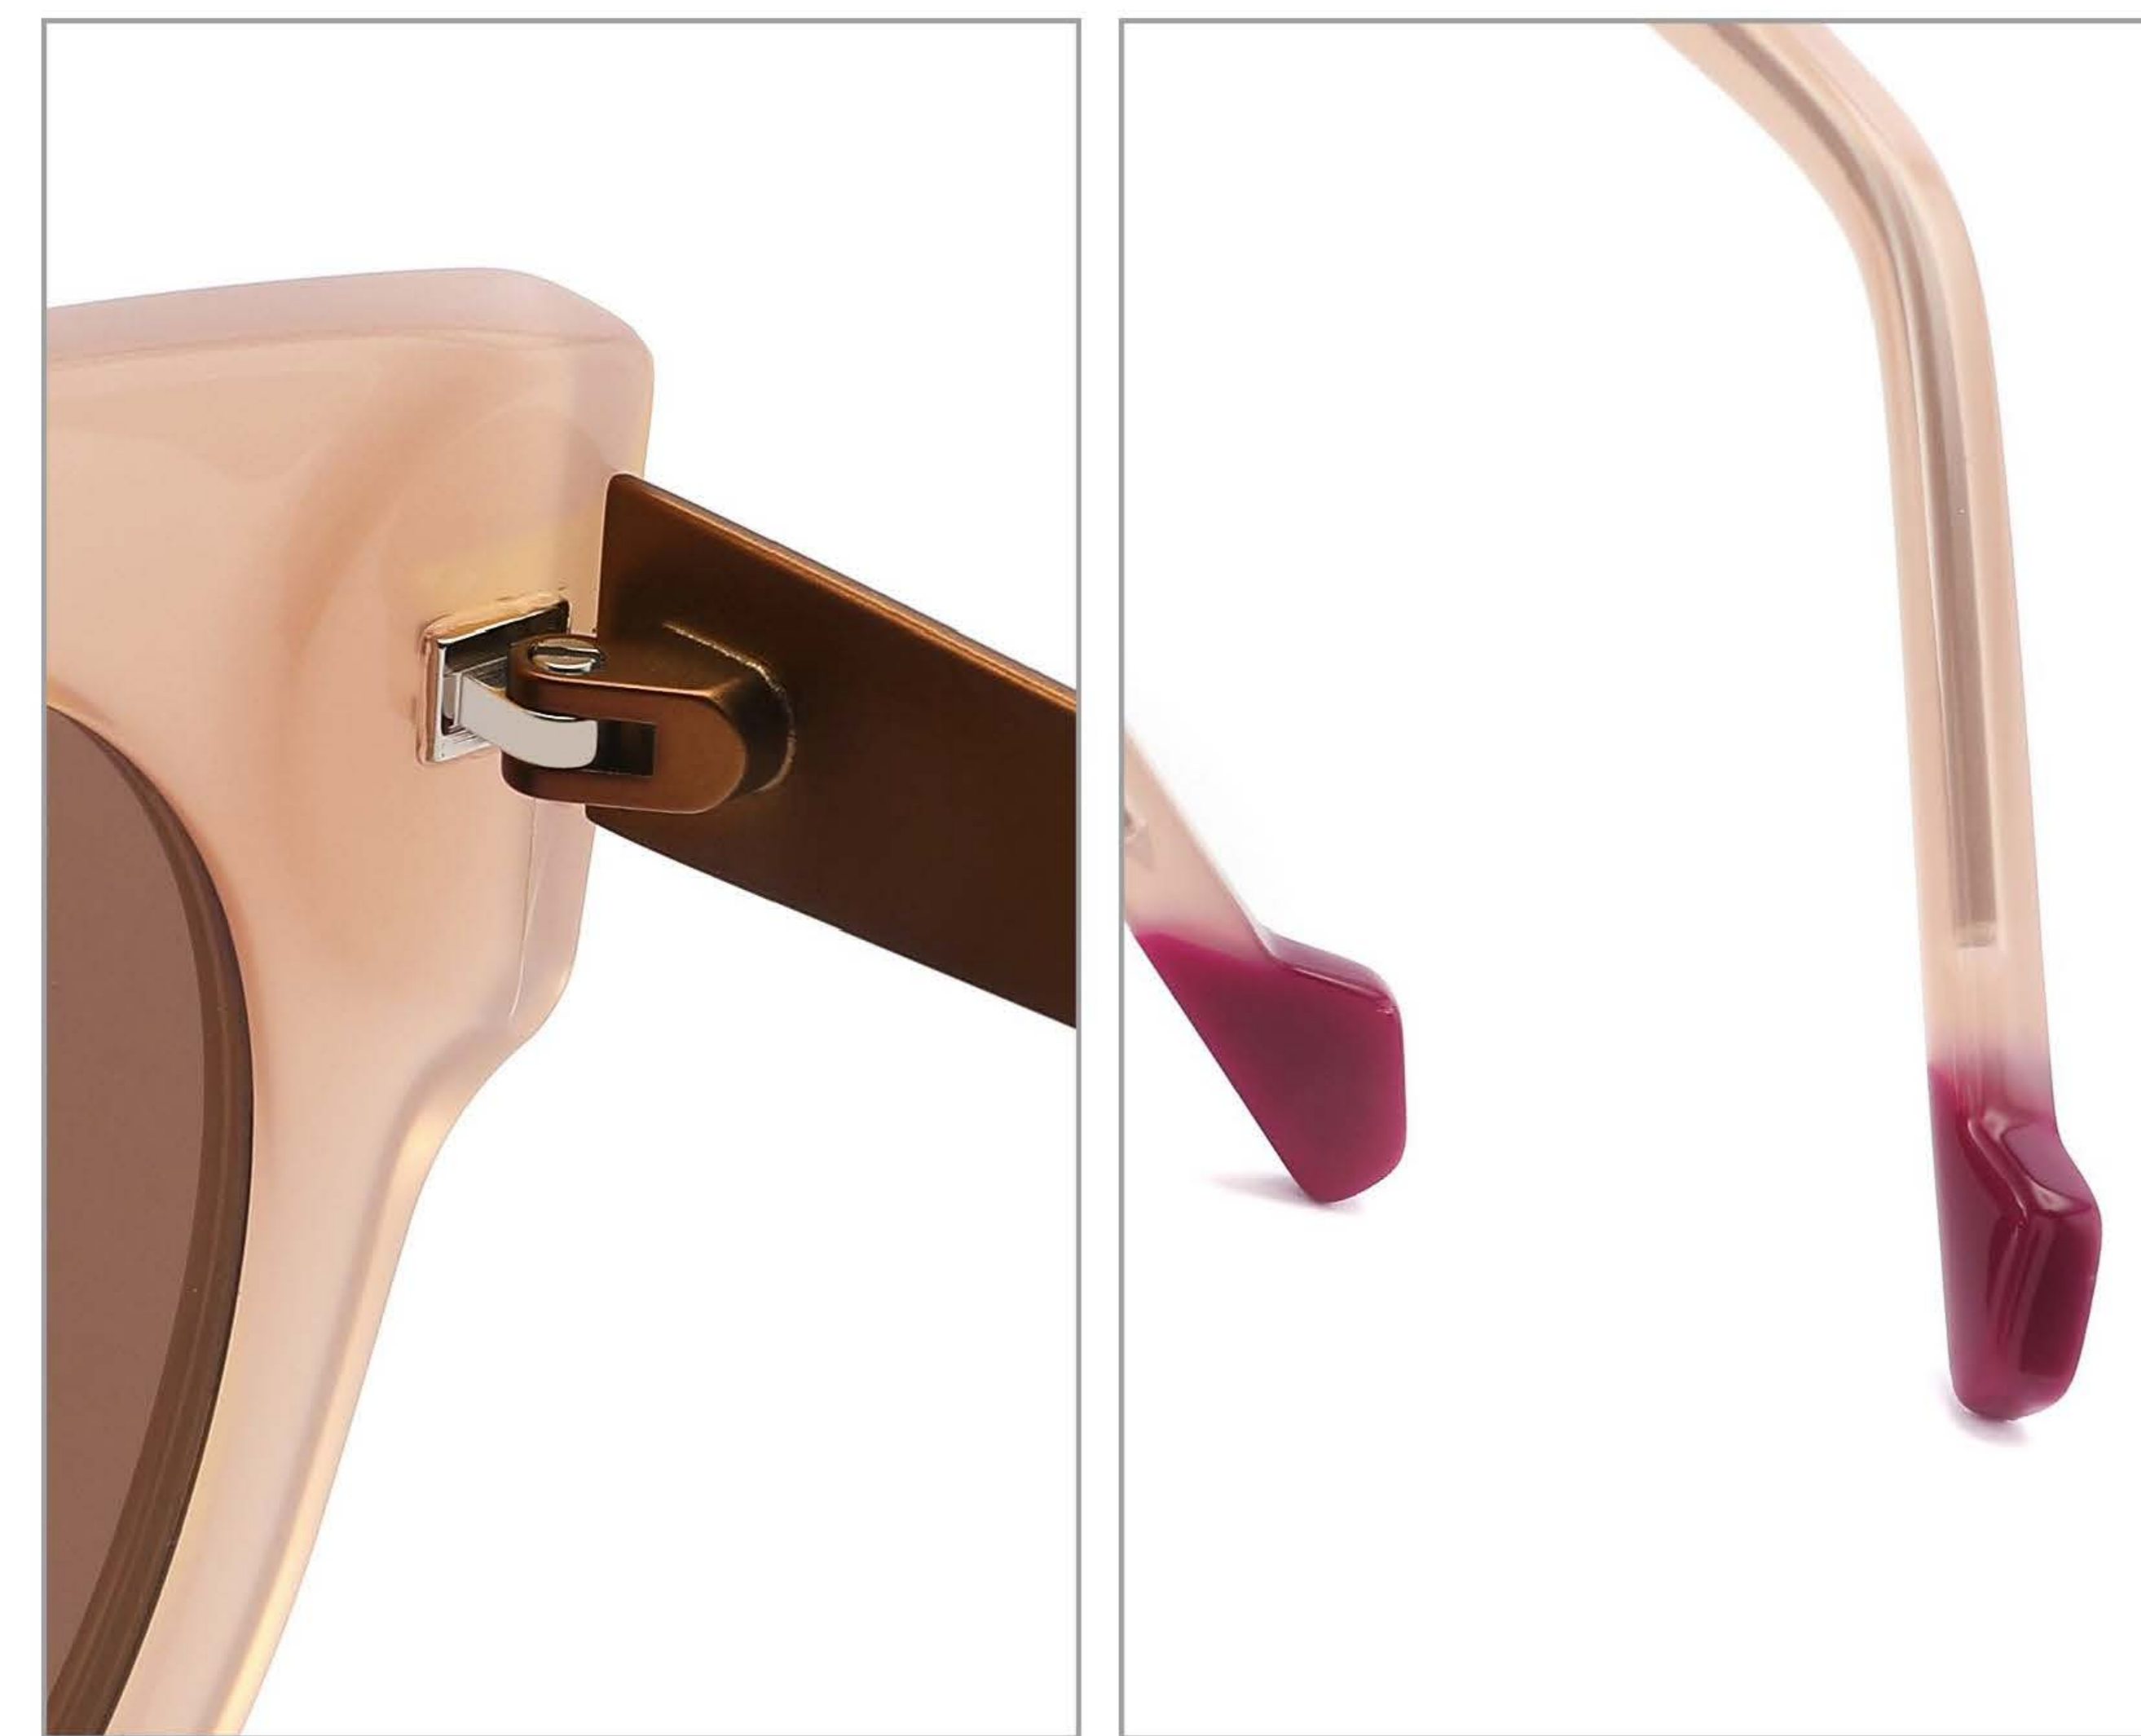

COLOR DISPLAY

C1 BLUE

C2 RED

C3 TORTOISESHELL

C4 BLACK

MODEL:VS7014
SIZE:51 □ 20-145
NYLON LENS

FRONT VIEW

COLOR DISPLAY

C1 GREEN

C2 PINK

C3 GREY

C4 BROWN

MODEL:VS7015
SIZE:51 □ 23-145
NYLON LENS

FRONT VIEW

■ COLOR DISPLAY

C1 LIGHT PINK