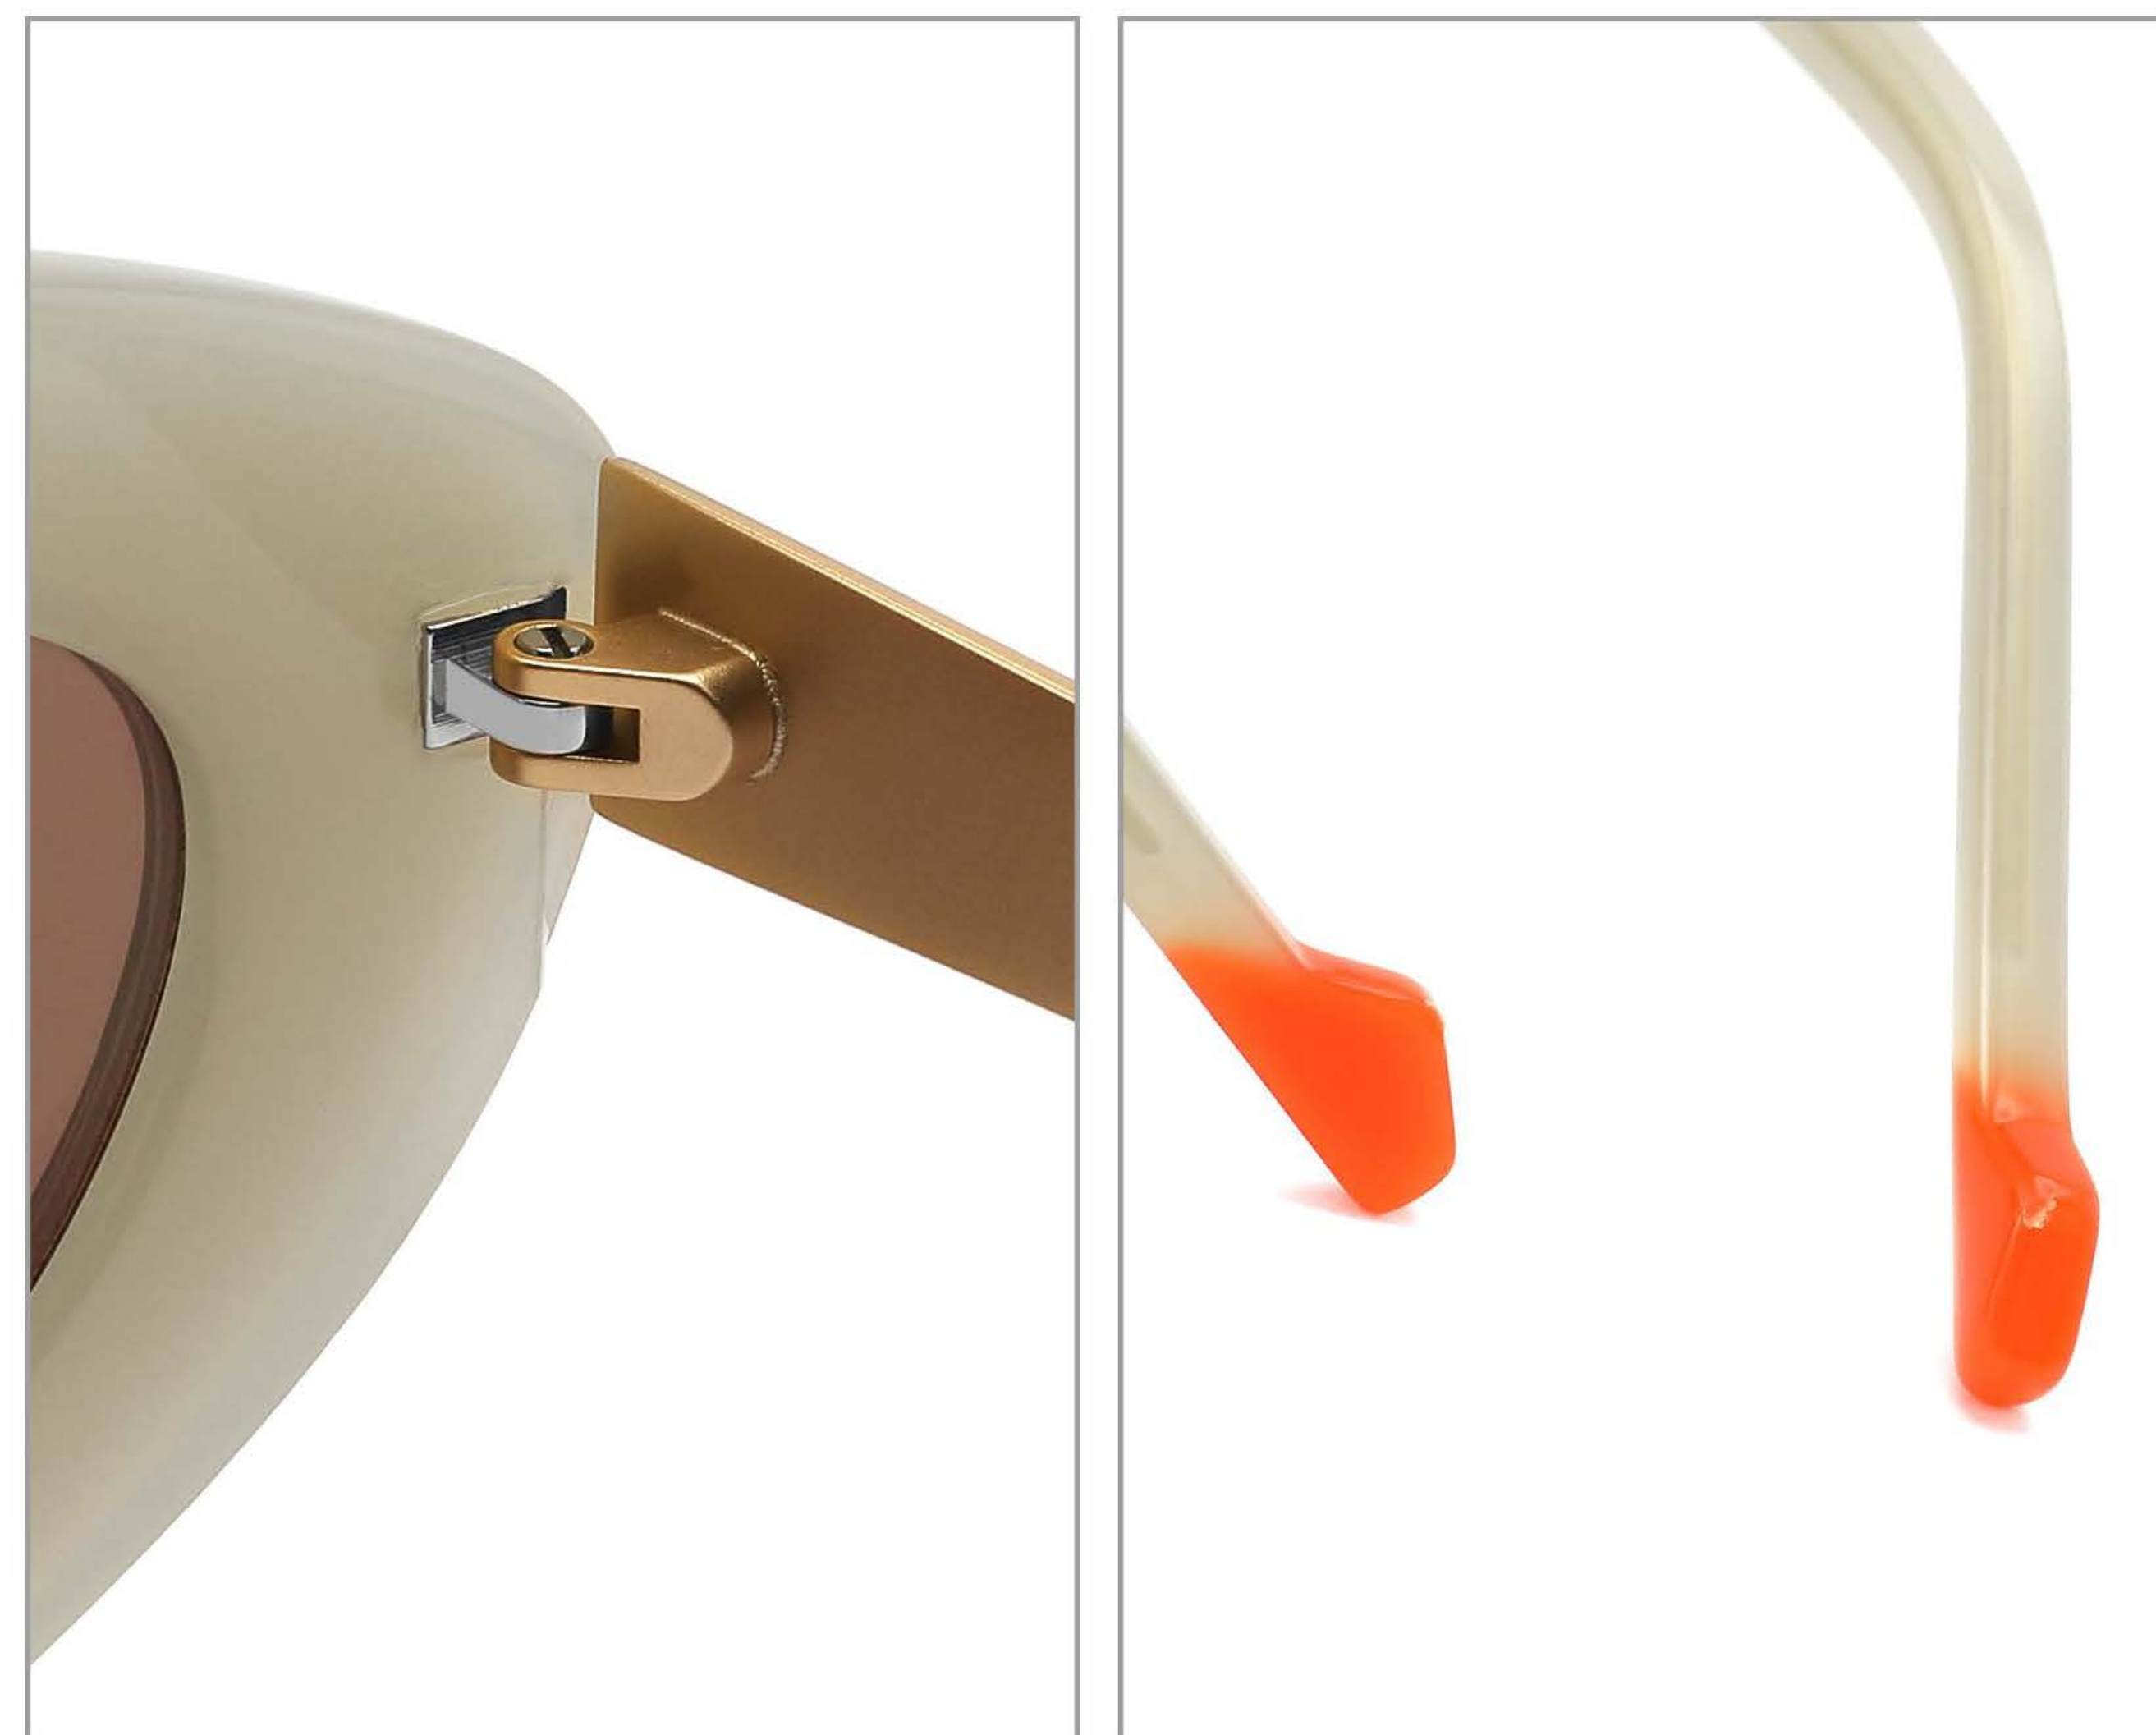

C1 GREEN

C2 PINK

C3 GREY

C4 BROWN

MODEL:VS7015
SIZE:51 □ 23-145
NYLON LENS

FRONT VIEW

■ COLOR DISPLAY

C1 LIGHT PINK

C2 ROSE RED

C3 LIGHT GREY

C4 GREEN

MODEL:VS7016
SIZE:50 □ 20-145
NYLON LENS

FRONT VIEW

COLOR DISPLAY

C1 BROWN

C2 LIGHT ORANGE