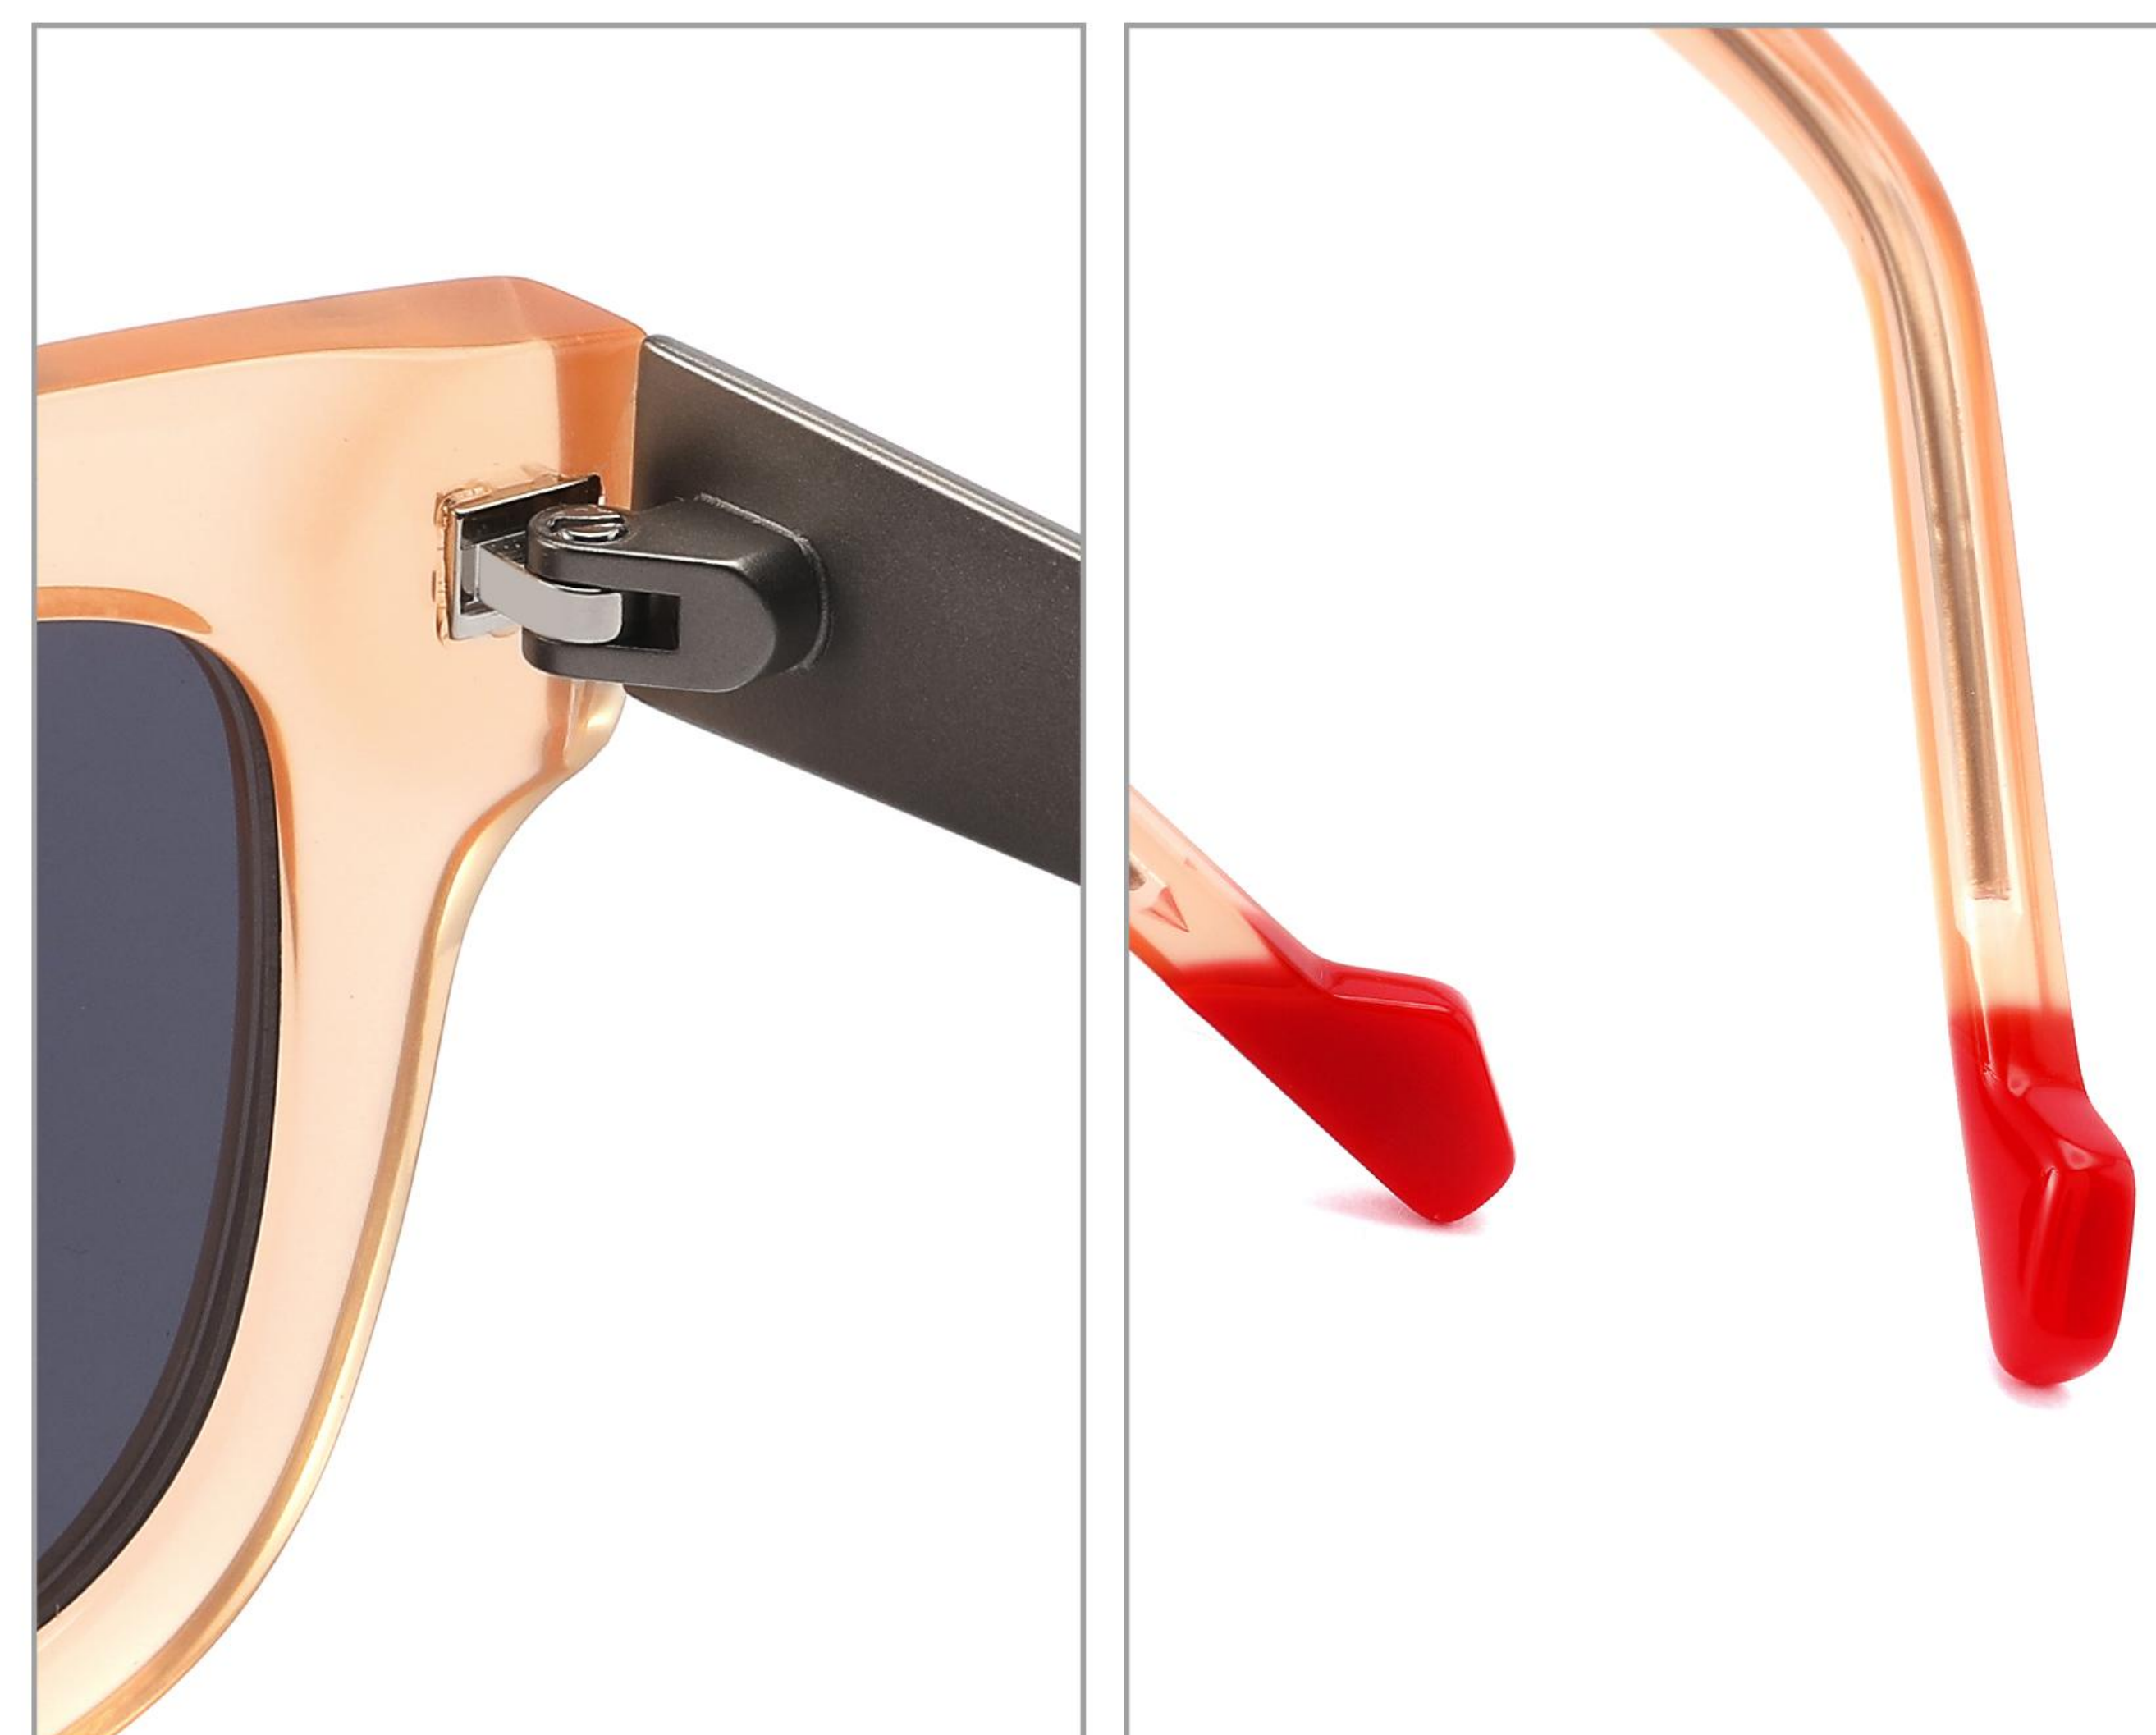

C2 ROSE RED

C3 LIGHT GREY

C4 GREEN

MODEL:VS7016
SIZE:50 □ 20-145
NYLON LENS

FRONT VIEW

COLOR DISPLAY

C1 BROWN

C2 LIGHT ORANGE