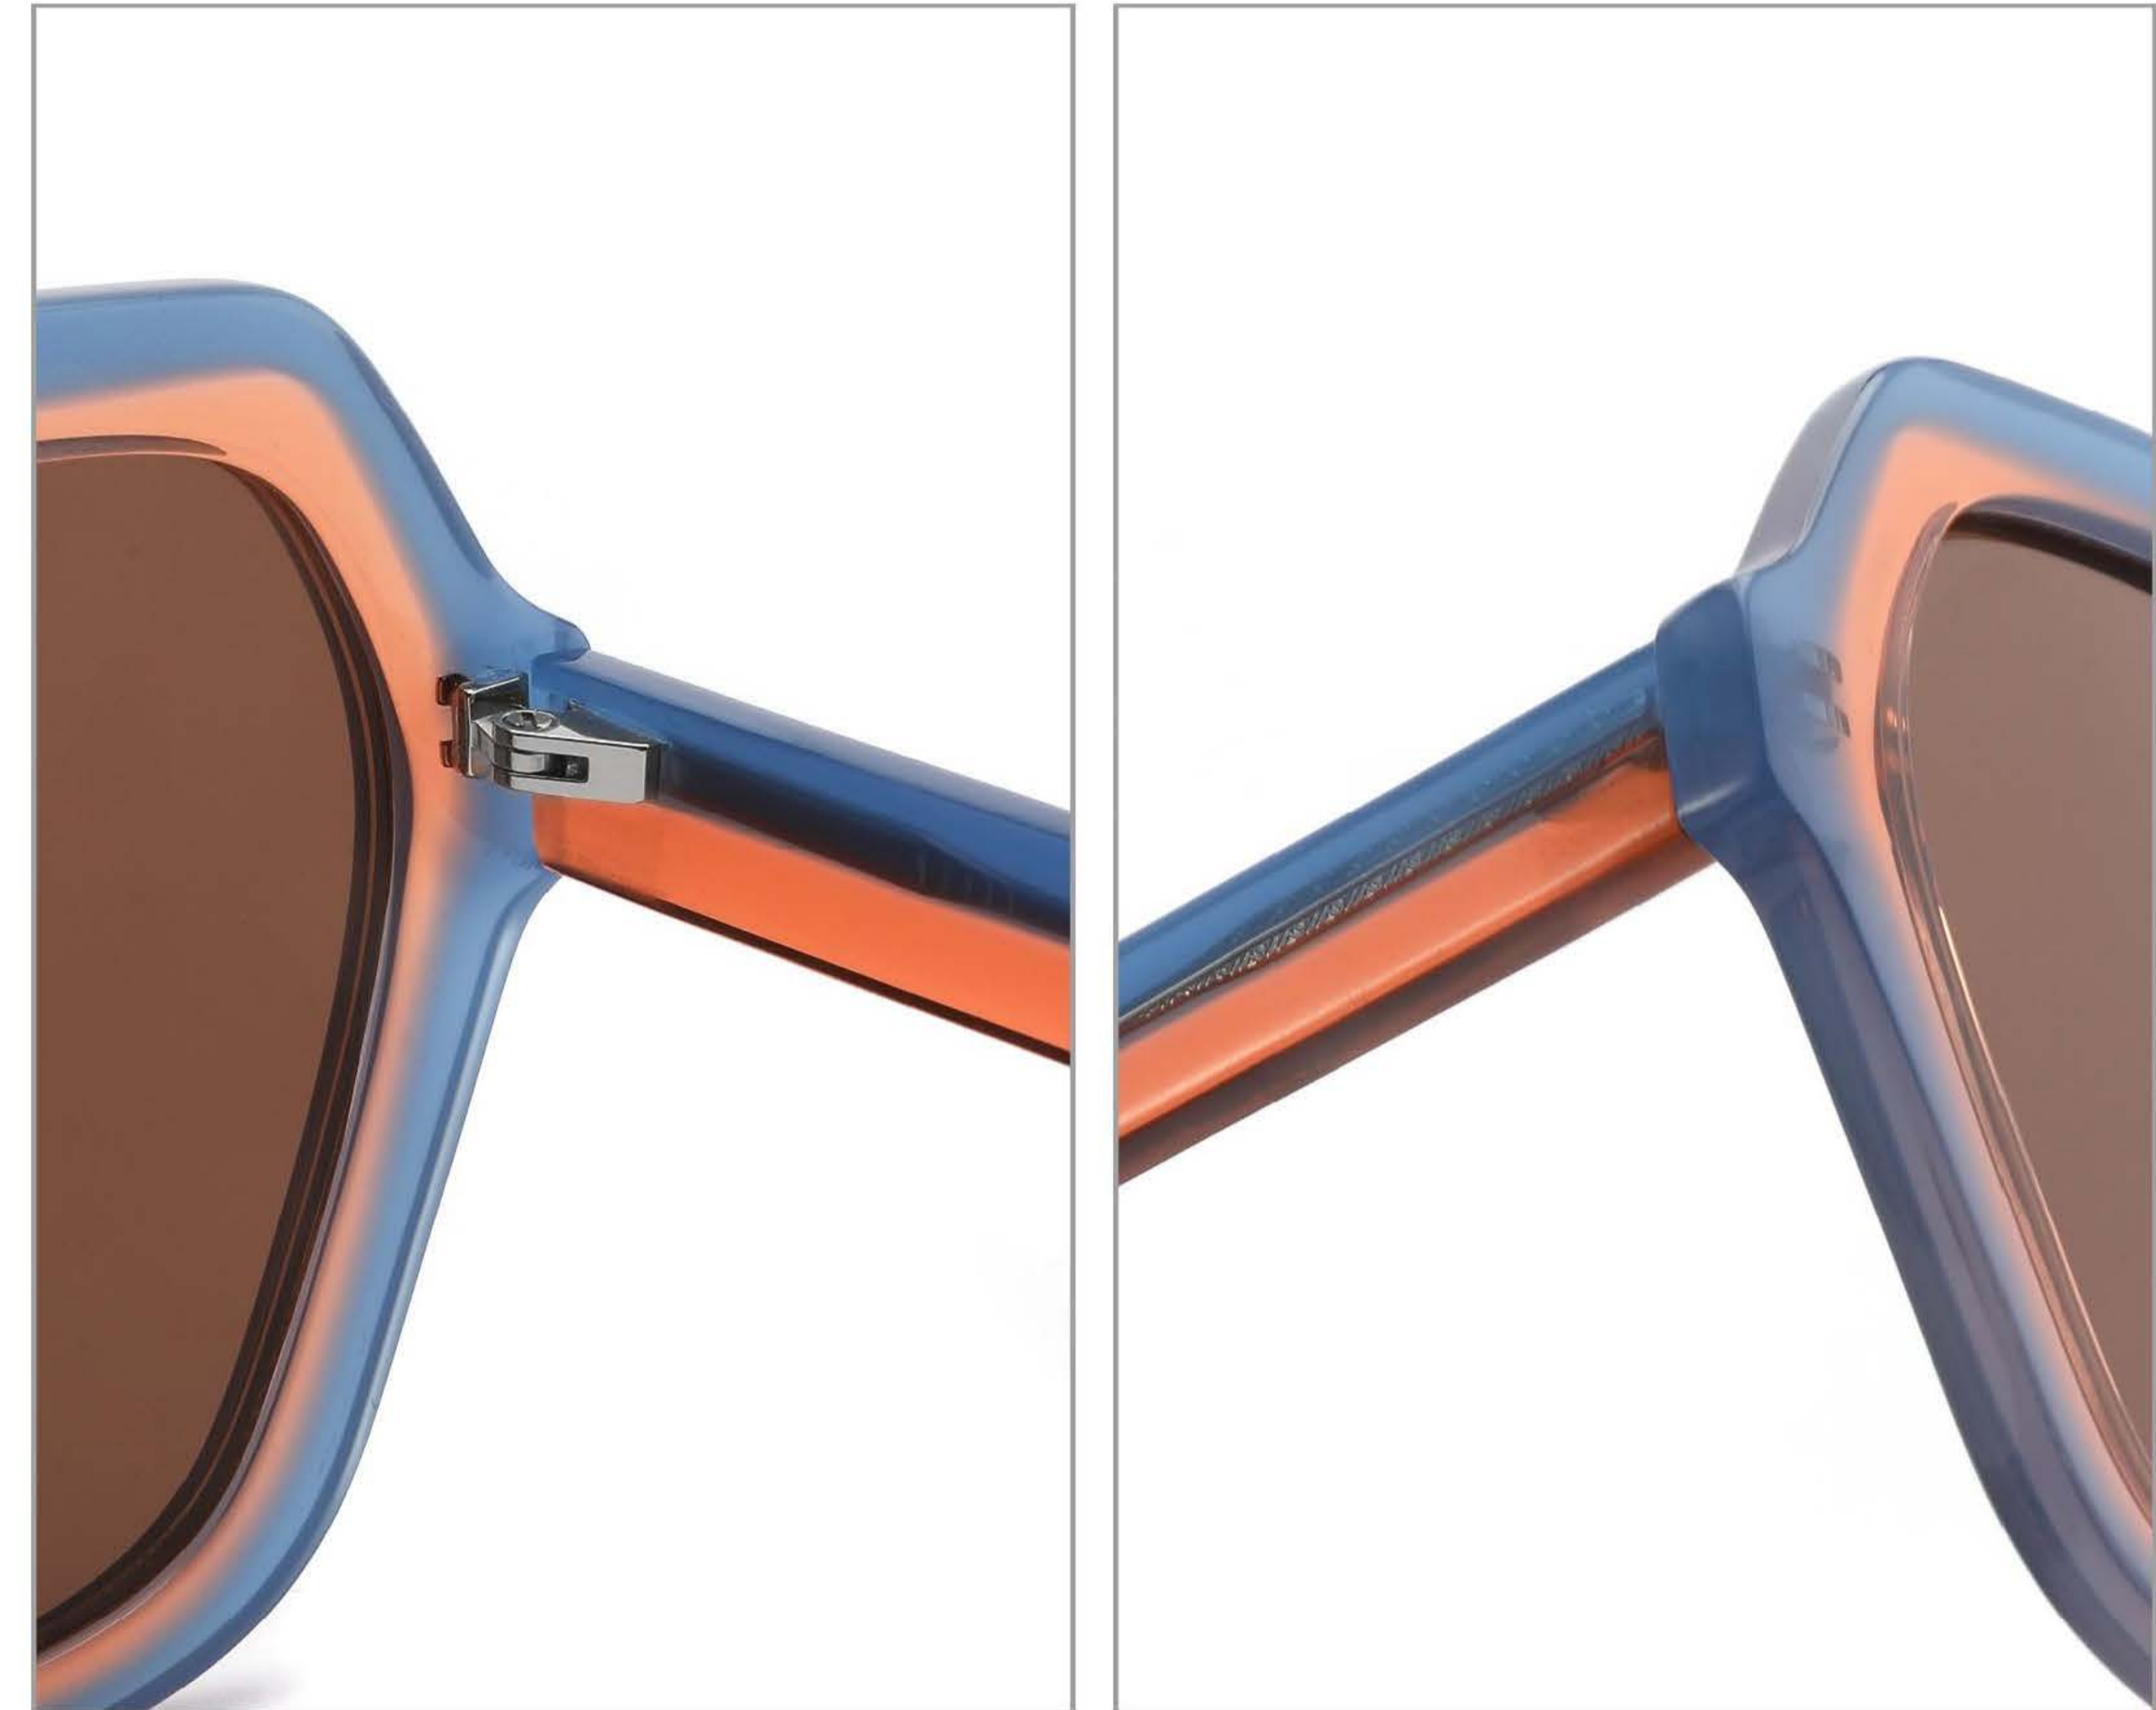

MODEL:VS8001
SIZE:55 □ 19-145
ACETATE

FRONT VIEW

COLOR DISPLAY

C1 TORTOISESHELL BLACK

C2 RED

C3 PURPLE

C4 TORTOISESHELL BROWN

MODEL:VS8002
SIZE:55 □ 20-145
ACETATE

FRONT VIEW

COLOR DISPLAY

C1 TORTOISESHELL RED

C2 BROWN

C3 BLUE

C4 RED

MODEL:VS8003
SIZE:53 □ 20-145
ACETATE

FRONT VIEW

COLOR DISPLAY

C1 TORTOISESHELL

C2 BROWN

C3 BLUE

C4 RED

MODEL:VS8004
SIZE:55 □ 21-145
ACETATE

FRONT VIEW

COLOR DISPLAY

C1 CYAN

C2 PURPLE

C3 BLUE BROWN

C4 BLUE

MODEL:VS8005
SIZE:57 □ 17-145
ACETATE

FRONT VIEW

COLOR DISPLAY

C1 RED