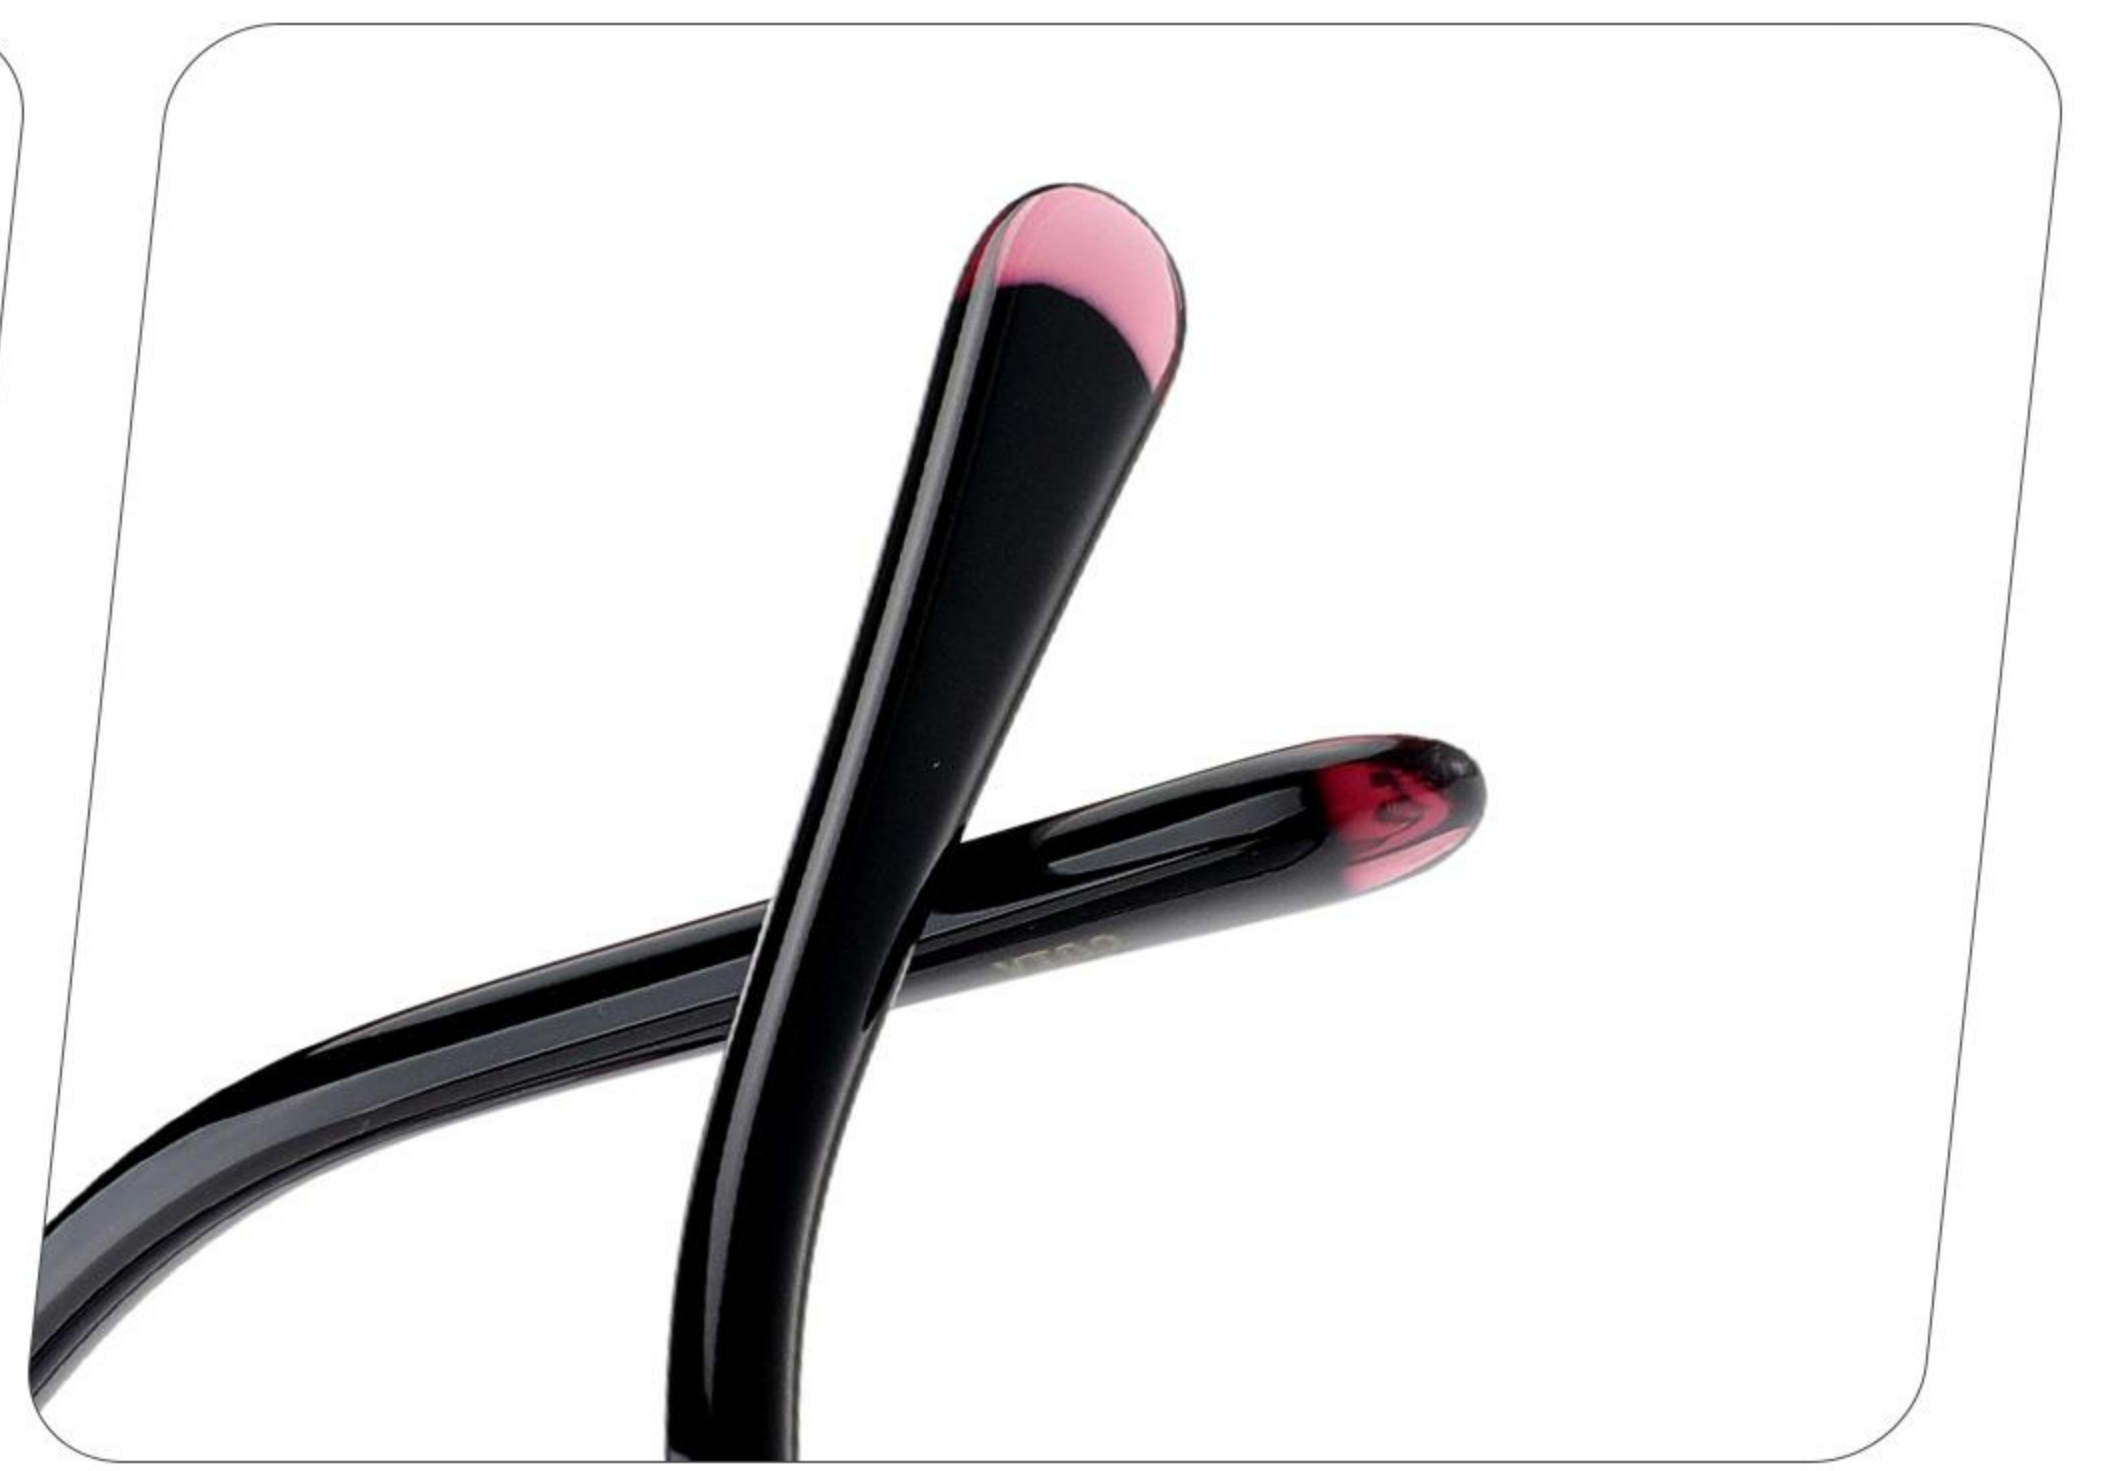

NEW SUNGLASSES

GLOBAL DEBUT

MODEL: G2287

SIZE: 41-26-145

MATERIAL: ACETATE

C01 BLACK/PINK

C02 BLACK/WHITE

C03 WHITE/BLACK

C04 TRANSPARENCY/ORANG

C05 TRANSPARENCY/YELLOW

C06 TRANSPARENCY/GREEN

NEW SUNGLASSES

GLOBAL DEBUT

MODEL: G2288

SIZE: 43-22-145

MATERIAL: ACETATE