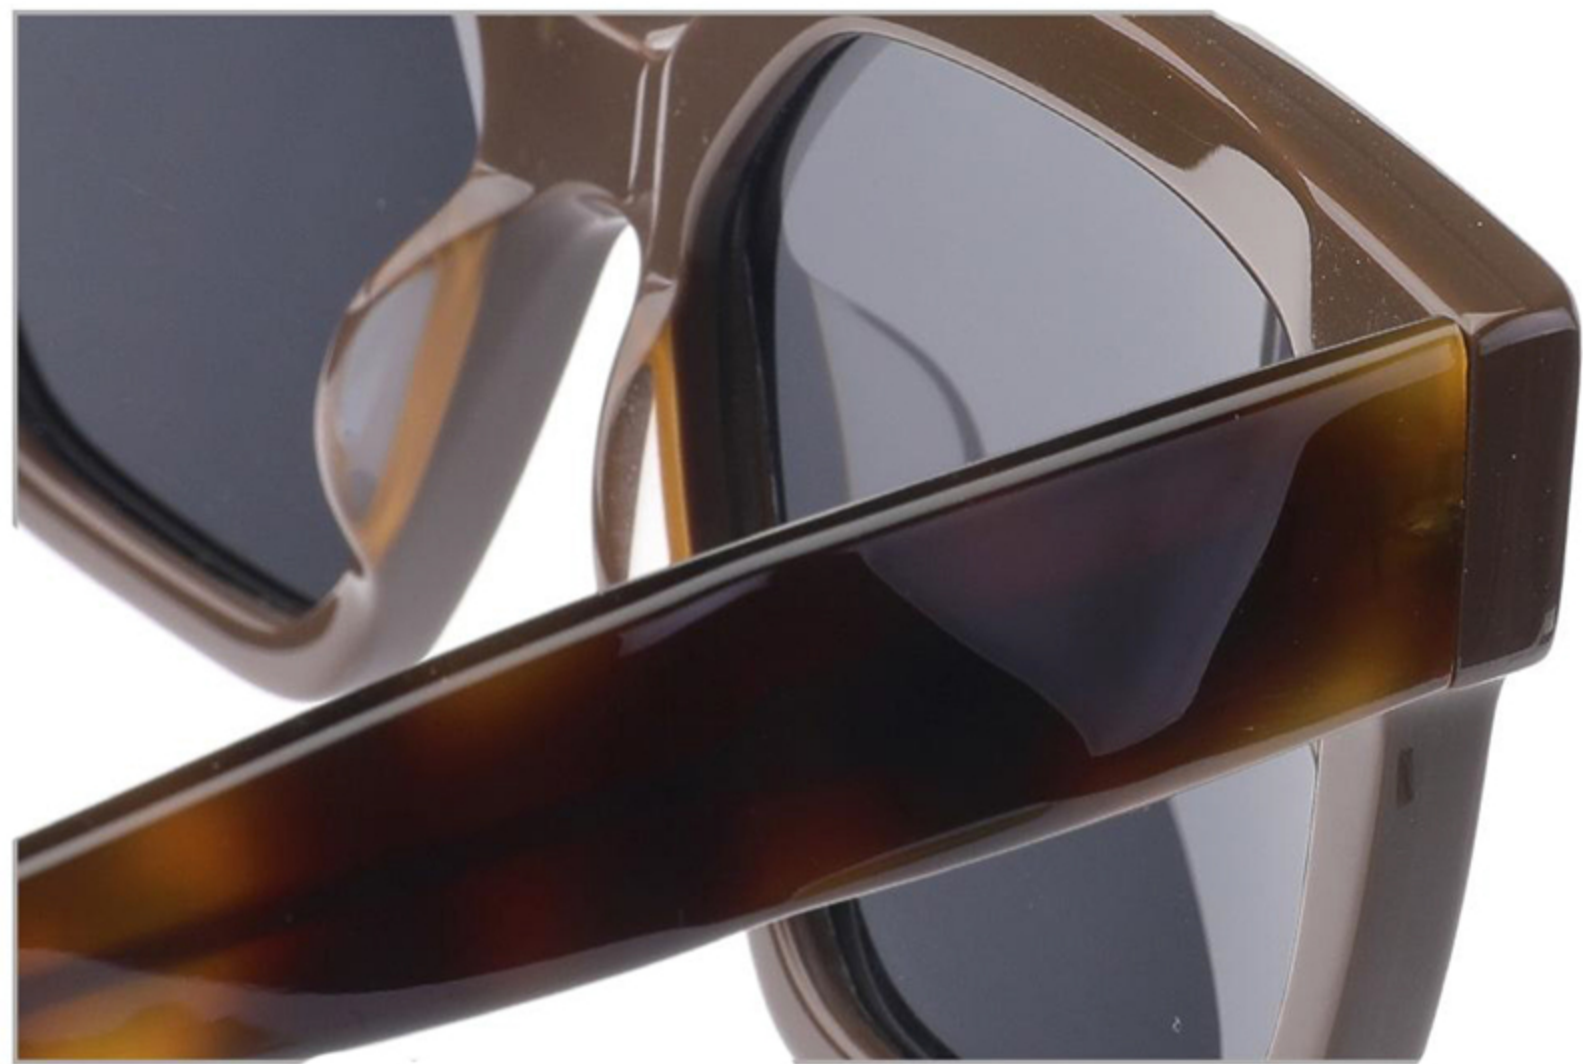

YDI22IT
PRAD* DESIGN ACETATE
SUNGLASSES OVERSIZED
53-19-145

C1.black

C2.brown demi

C3.blue

C4.demi

YDI 222T
PRAD* DESIGN ACETATE
SUNGLASSES OVERSIZED
55-17-145

C1.black

C2.brown demi

C3.grey

C4.brown

YDI223T
PRAD* DESIGN ACETATE
SUNGLASSES OVERSIZED
54-19-145

C1.black

C2.brown demi

C3.blue

C4.brown

YDI 224T
PRAD* DESIGN ACETATE
SUNGLASSES OVERSIZED
52-21-145

C1.black

C2.demi

C3.brown

C4.demi

YDI 225T
PRAD* DESIGN ACETATE
SUNGLASSES OVERSIZED
53-18-145

C1.black

C2.brown demi

C3.brown