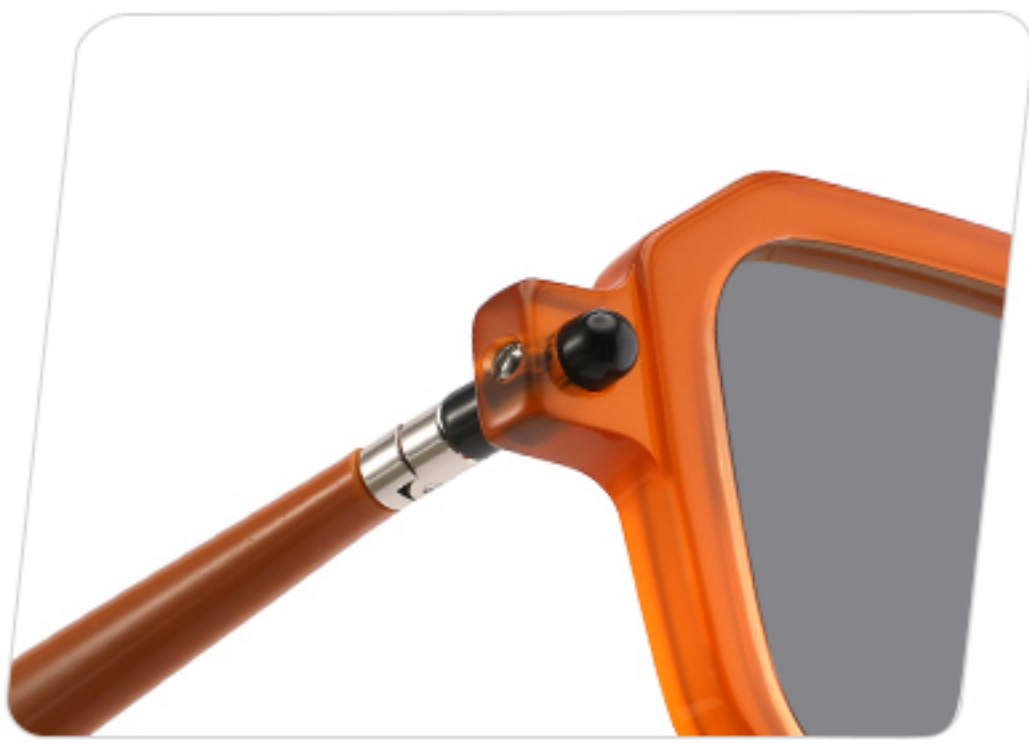

# NEW OPTICS

GLOBAL DEBUT

MODEL: EM8809

SIZE: 51-20-145

MATERIAL: ACETATE

C01 BLACK

C02 TORTOISESHELL

C03 BLACK BROWN