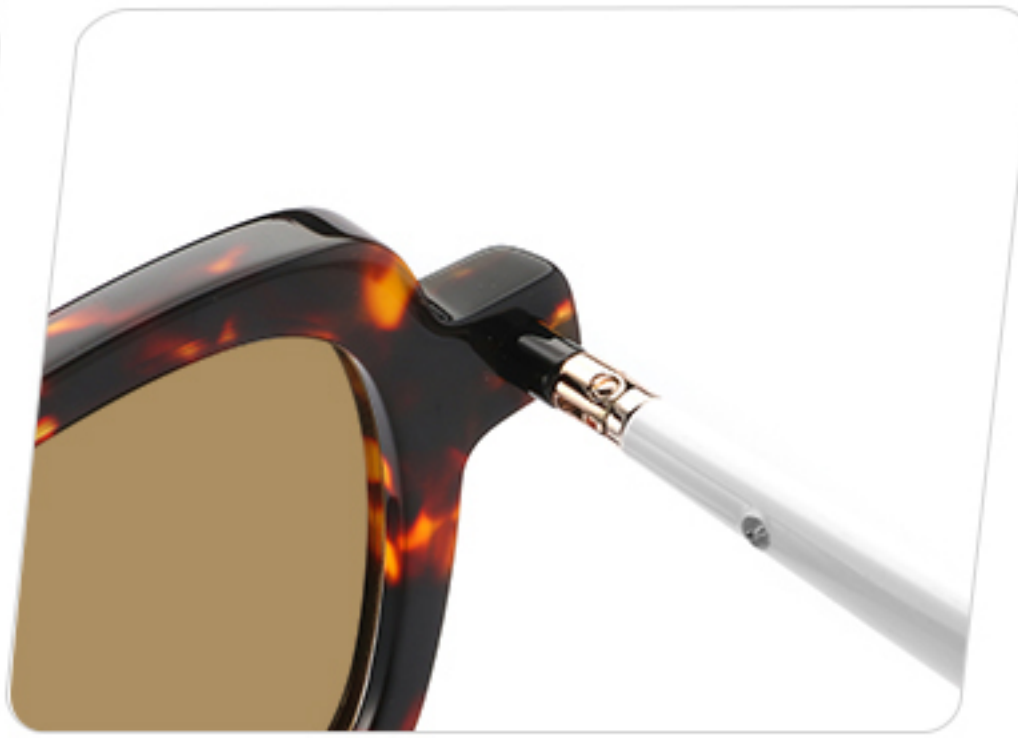

# NEW OPTICS

GLOBAL DEBUT

MODEL: EM8812

SIZE: 52-21-145

MATERIAL: ACETATE

C01 BLACK

C02 TORTOISESHELL

C03 PINK