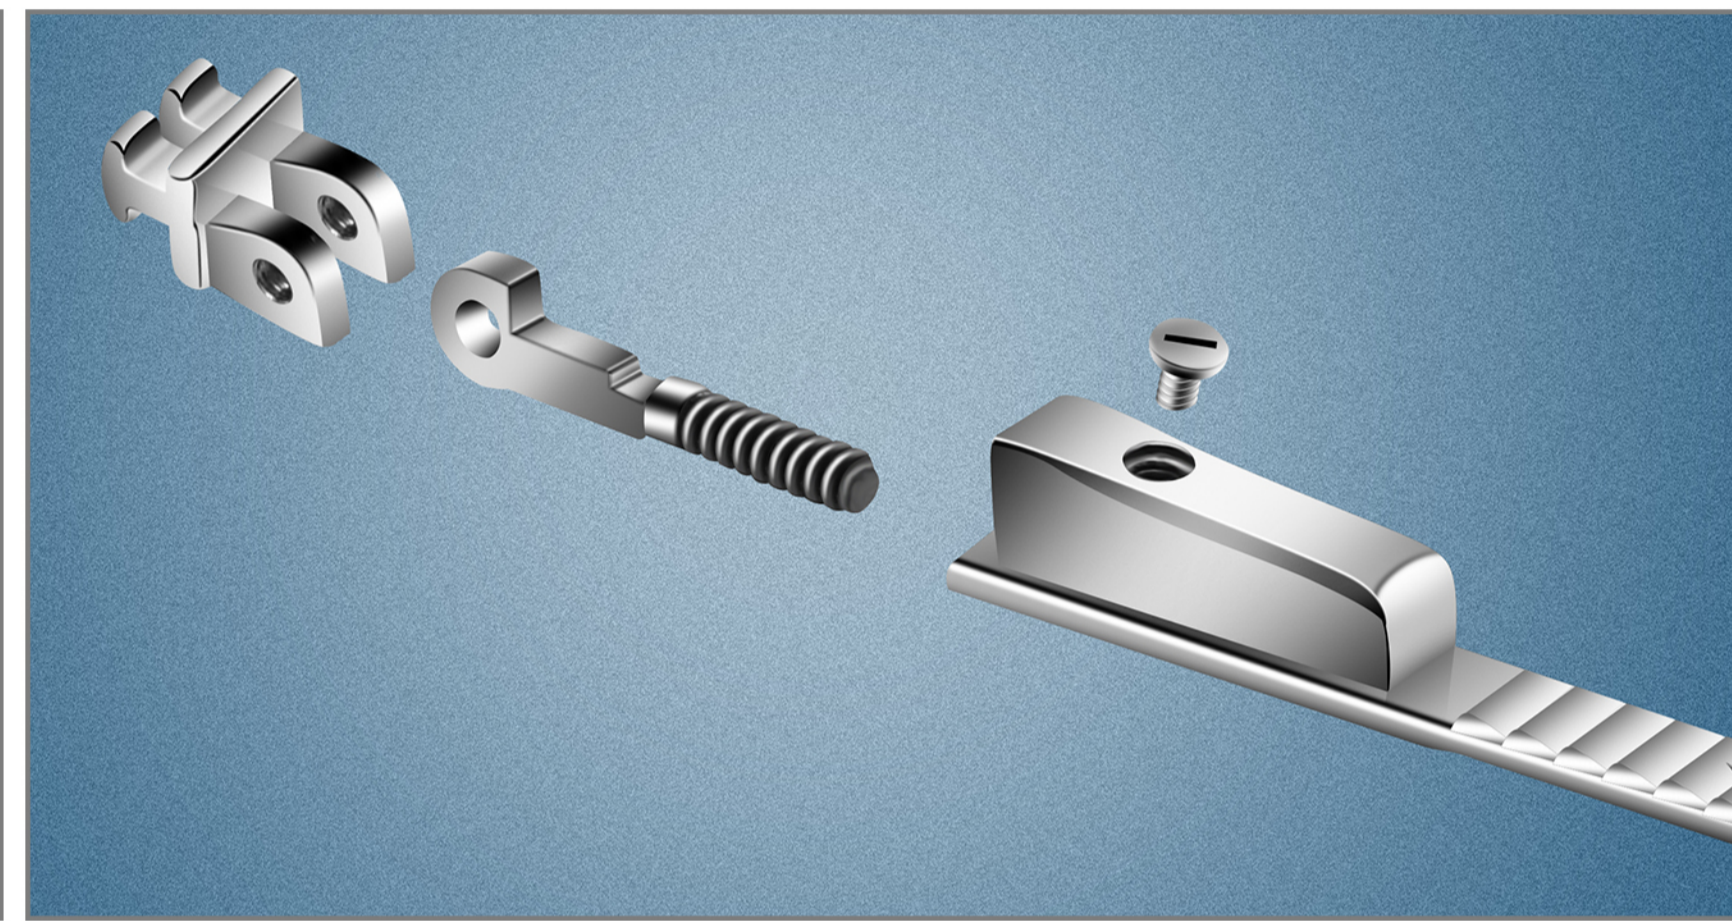

Model:TF7603/S

Material:Acetate

Size:47□22-142

133mm

47mm

41mm

22mm

142mm

C1

C2

C3

C4

C5