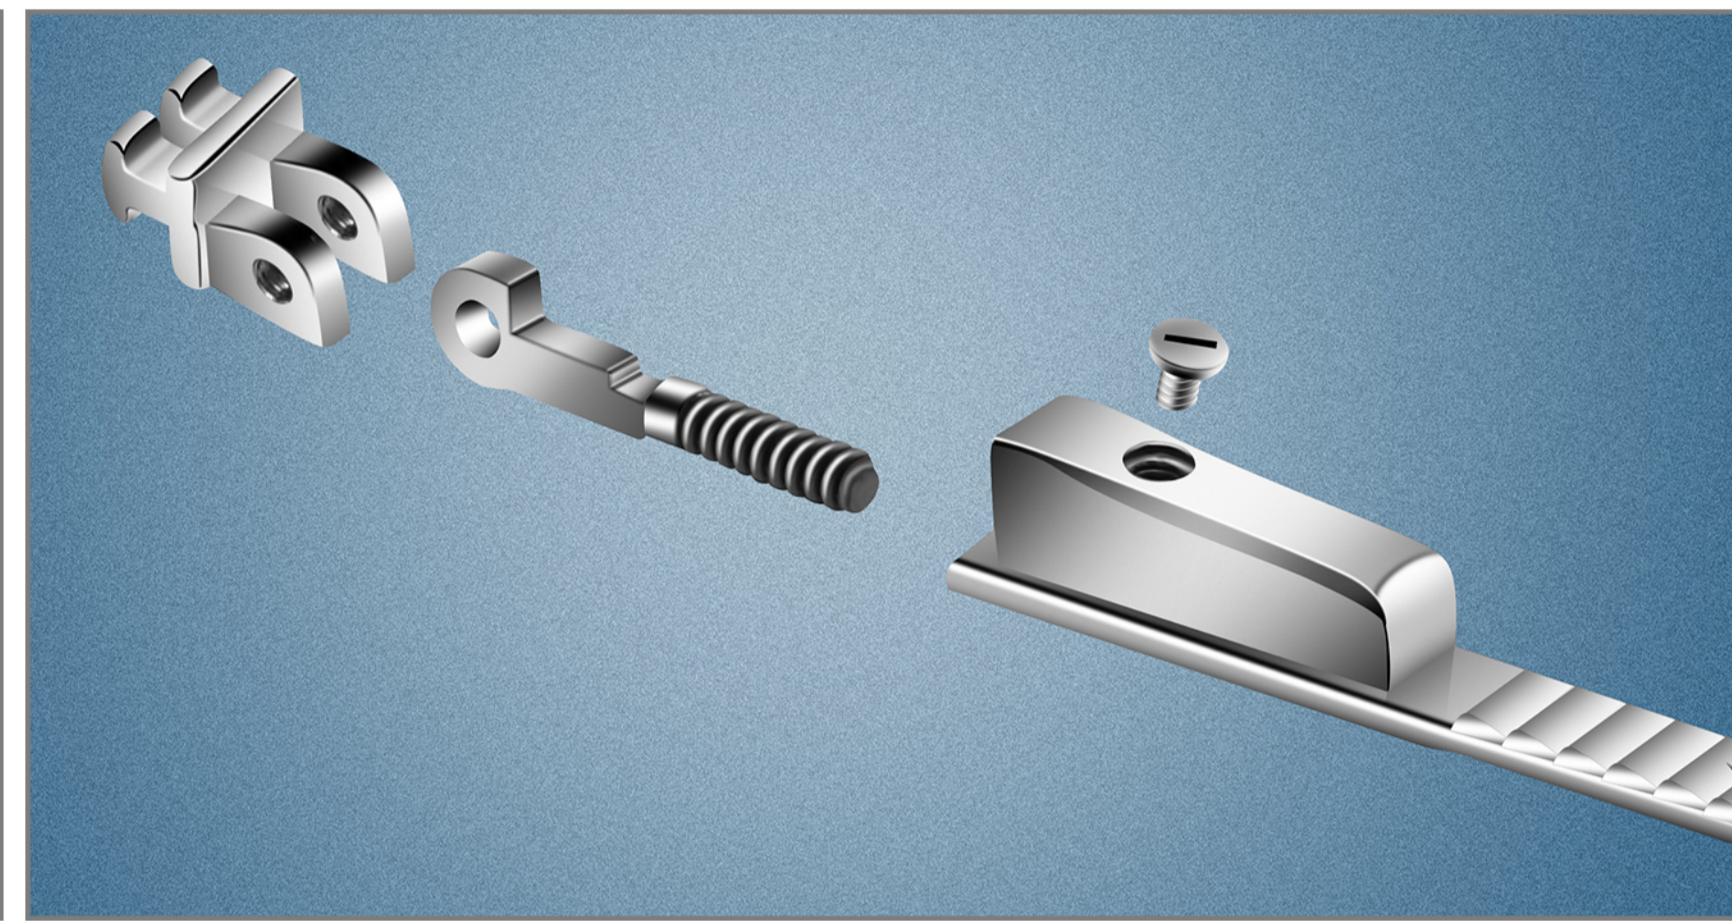

Model:TF7601/S

Material:Acetate

Size:53□17-145

138mm

53mm

48mm

17mm

145mm