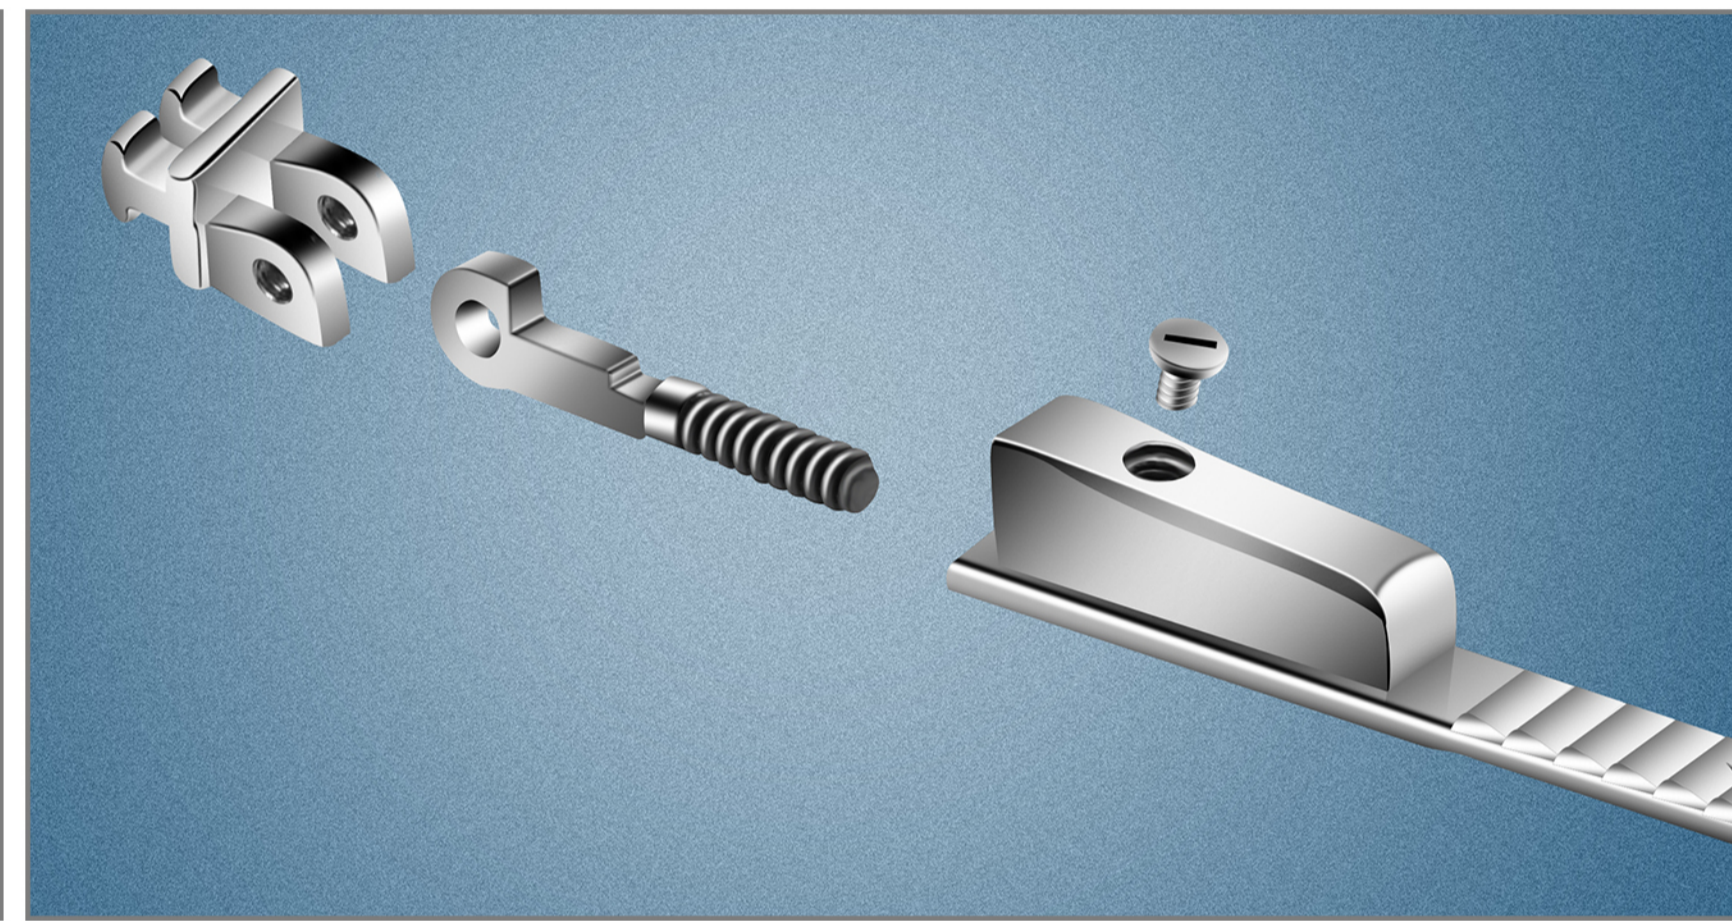

Material:Acetate

Size:51□18-142

138mm

51mm

40mm

18mm

142mm

C1