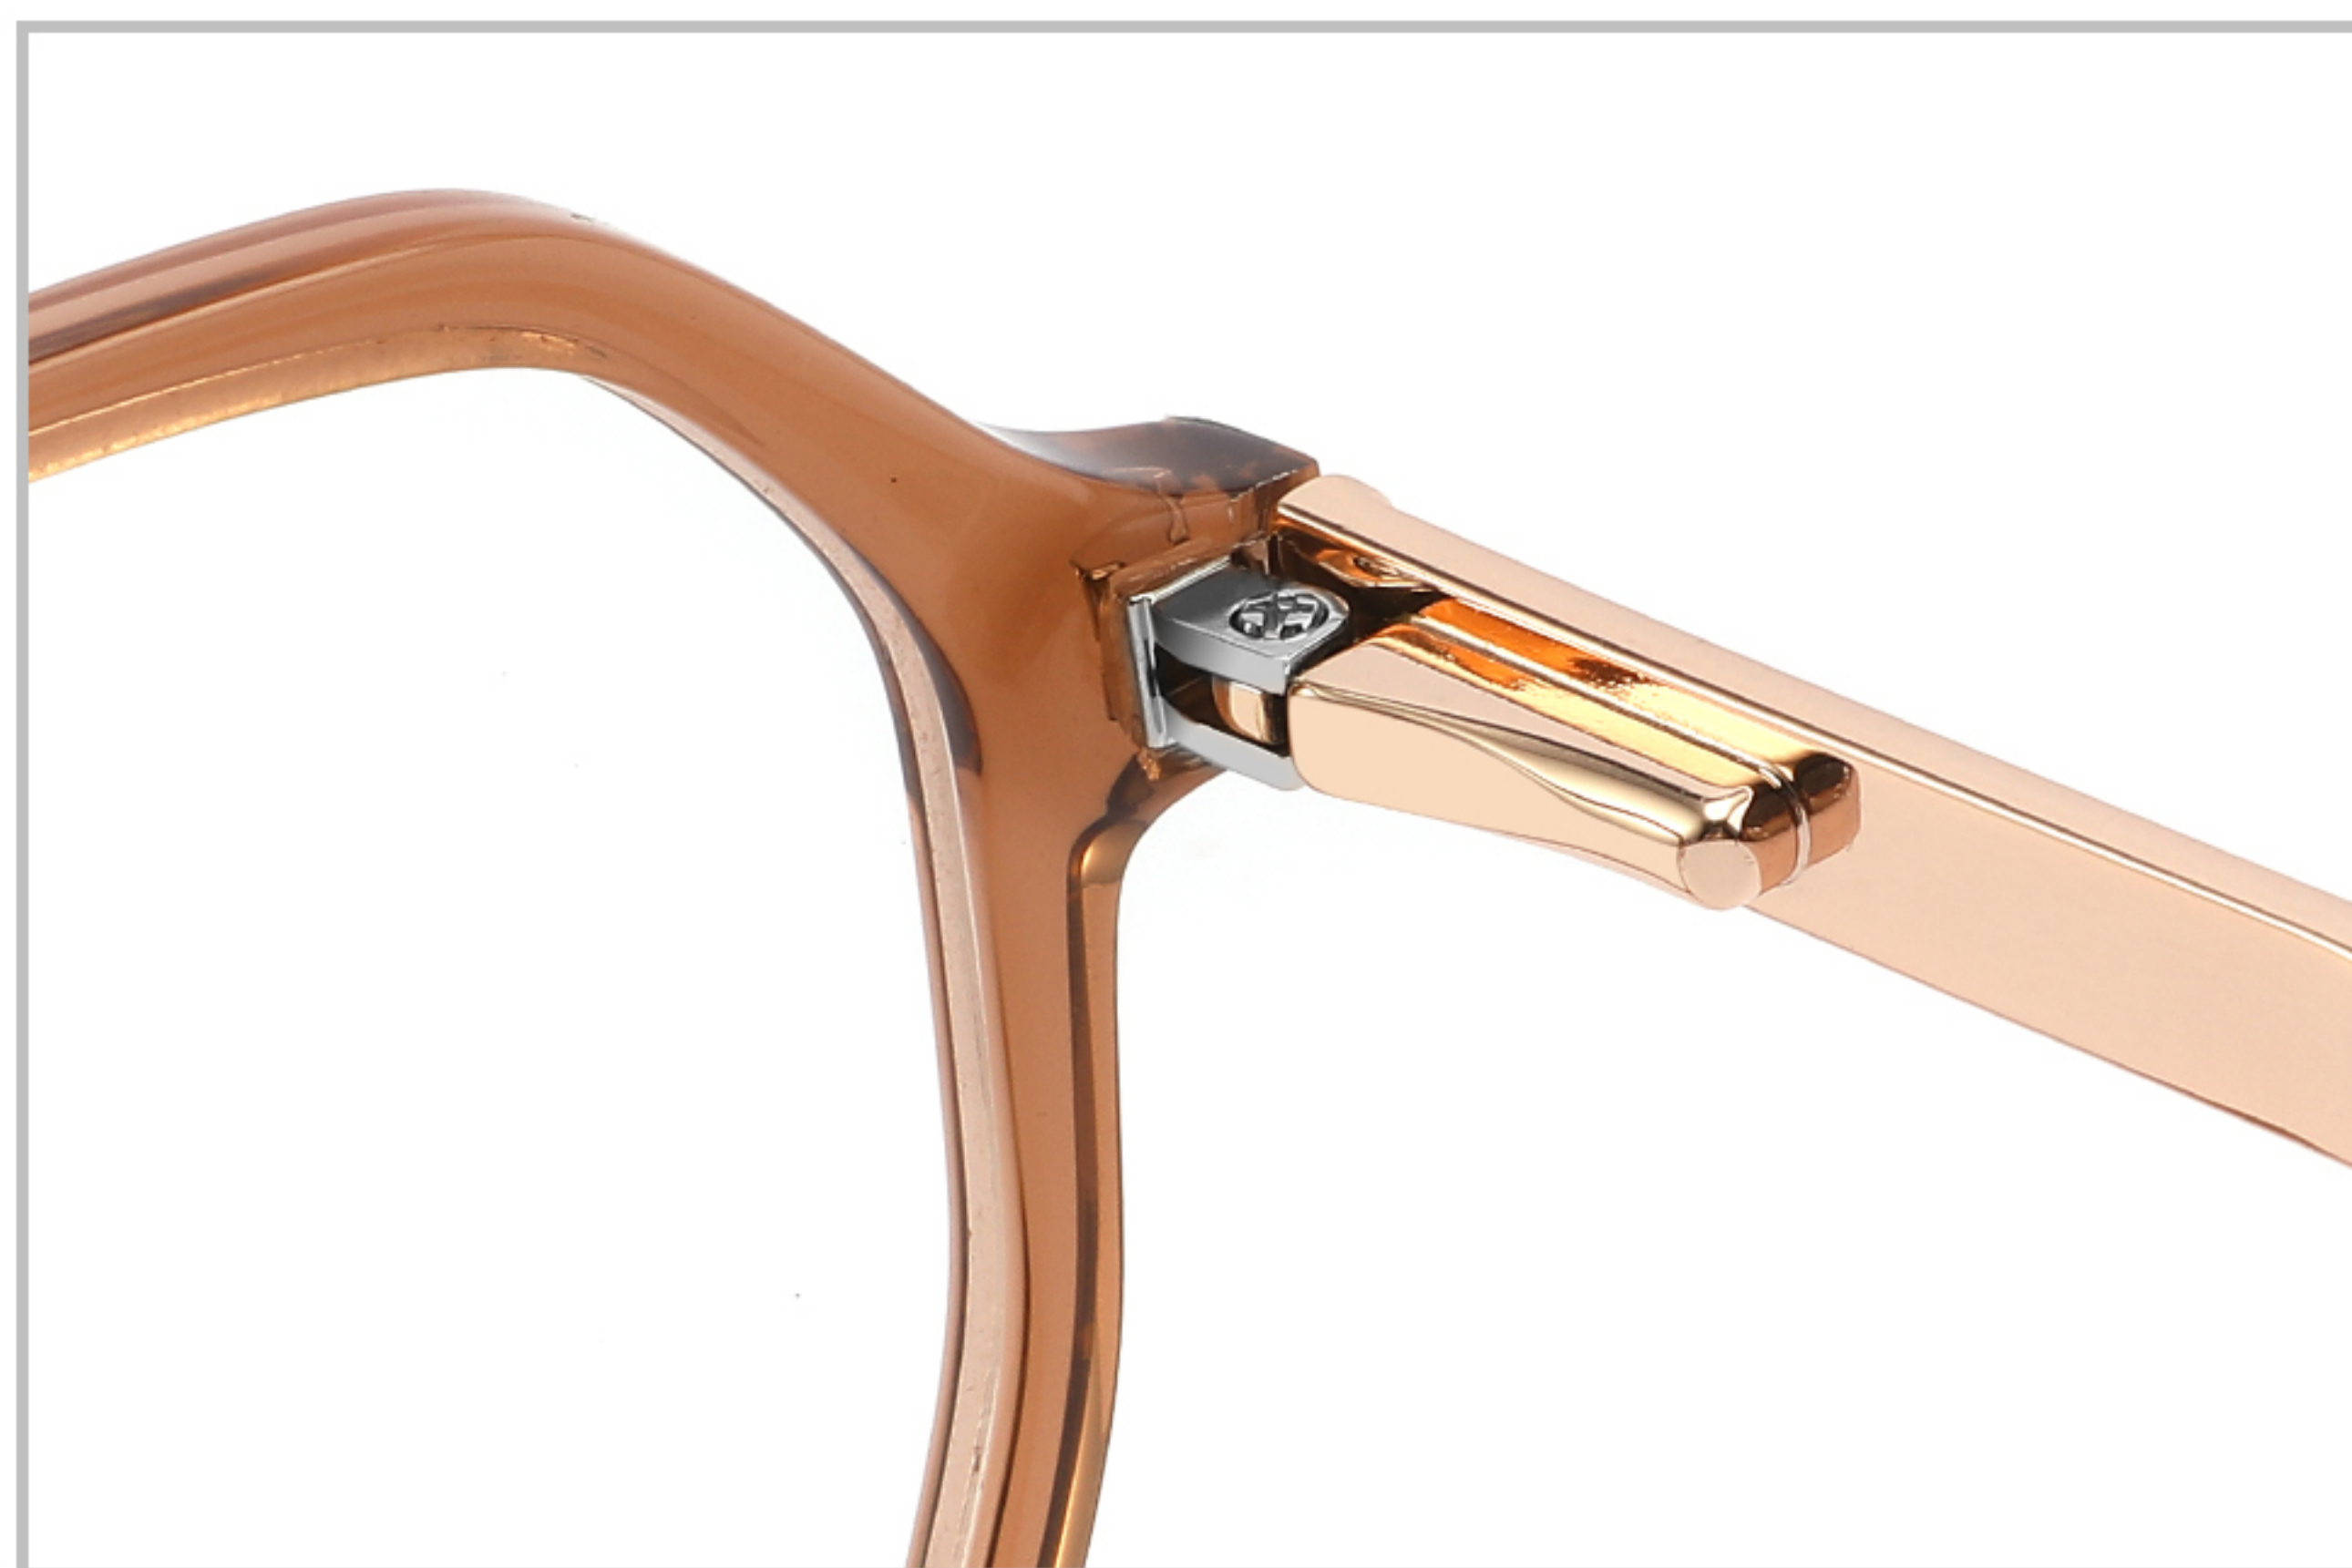

C2 Red

C3 Brown Pattern

C4 Brown

C5 Blue

ACETATE

MODEL : RDA10092

SIZE : 53□18-145

 (137mm)

 (52mm)

 (48mm)

 (18mm)

 (145mm)

 (25g)

COLOR DISPLAY

C1 Black

C2 Red

C3 Brown

C4 Green

C5 Purple

ACETATE

MODEL : RDA10094

SIZE : 52□18-145

 (136mm)

 (50mm)

C5 Red

ACETATE

MODEL : RDA10096

SIZE : 52□18-145

 (142.1mm)

 (54mm)

 (44.8mm)

 (19mm)