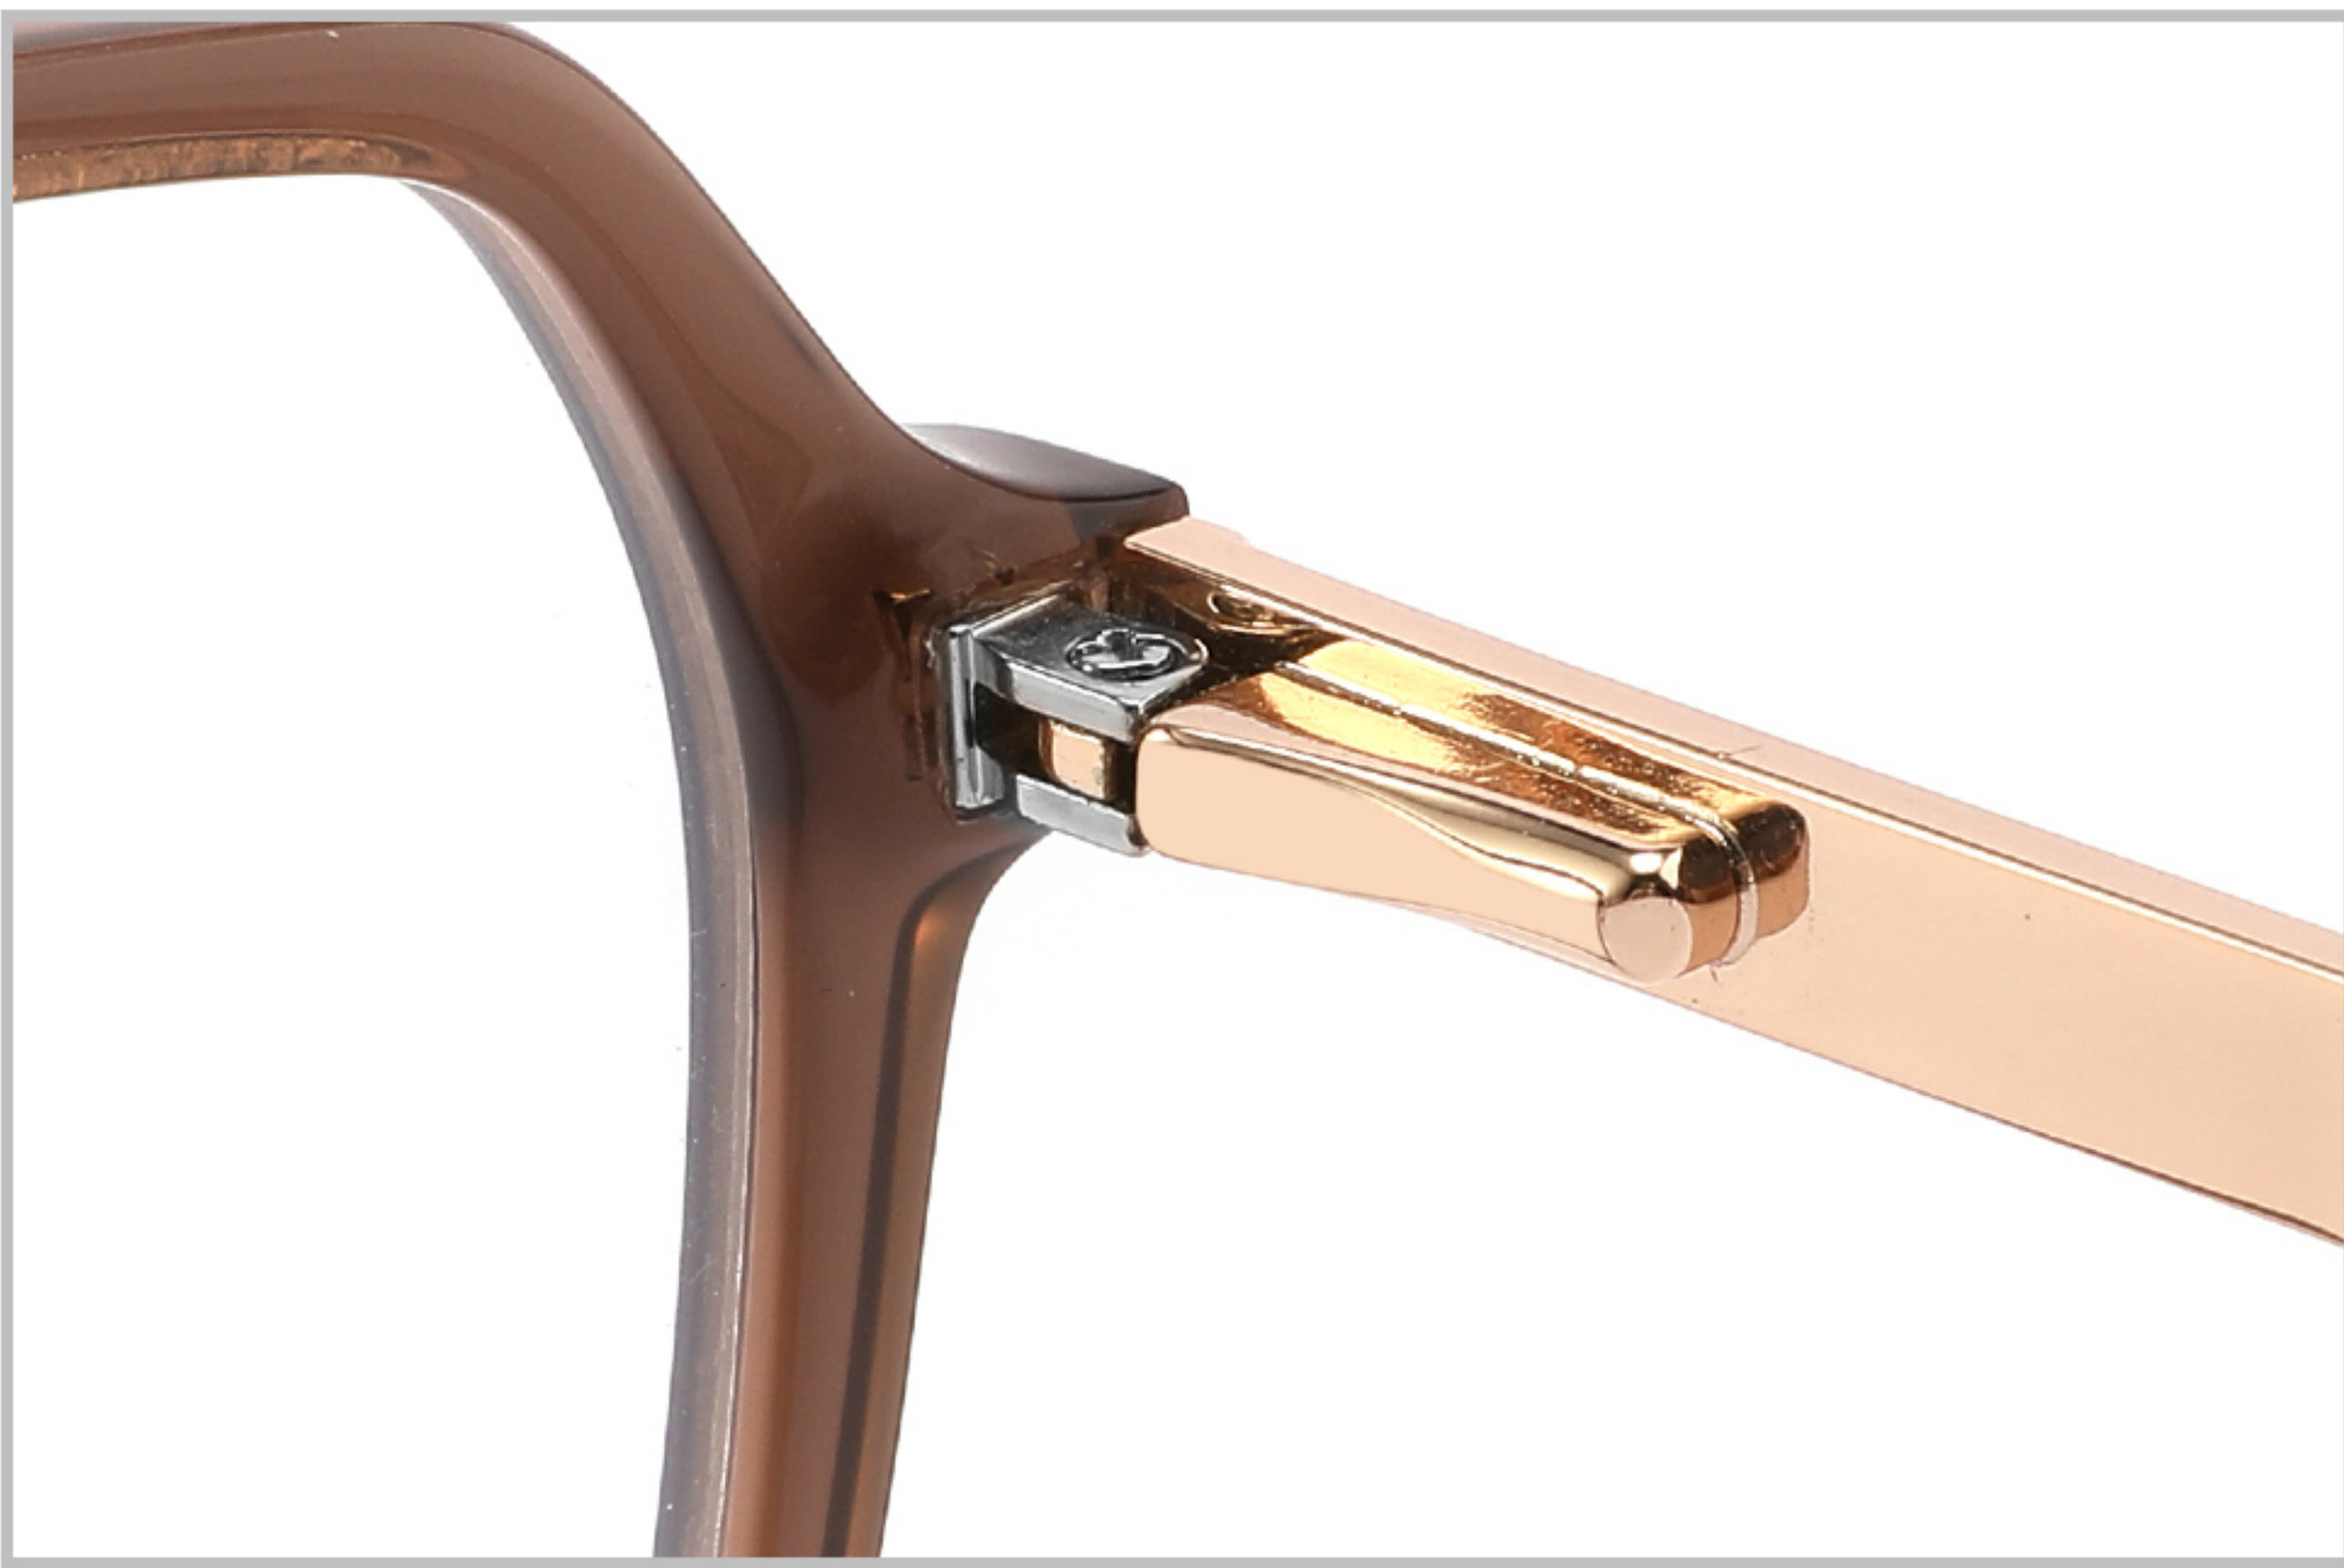

C5 Red

ACETATE

MODEL : RDA10096

SIZE : 52□18-145

 (142.1mm)

 (54mm)

 (44.8mm)

 (19mm)

 (145mm)

 (23g)

COLOR DISPLAY

C1 Black

C2 Black Red

C3 Black Blue

C4 Green

C5 Brown

ACETATE

MODEL : RDA10097

SIZE : 54□19-145

 (140mm)

 (54mm)

 (43.8mm)

 (17mm)

 (145mm)

MODEL : RDA10098

SIZE : 54□17-145

(137.2mm)

(54mm)

(42.8mm)

(16mm)

(145mm)

(21g)