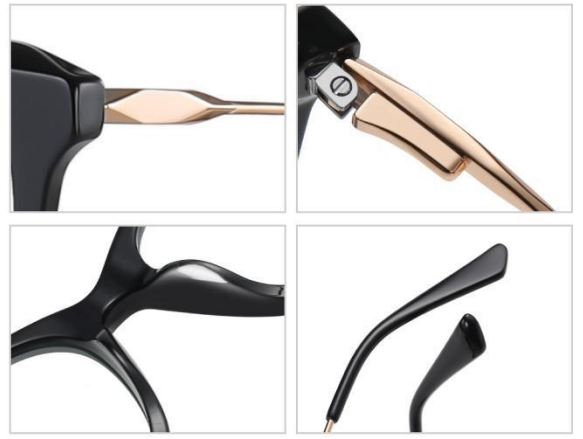

N0.4 Bright Transparent Red stripes 0C618-P181

Model :BJ9211 Material : Acetate+Metal Lens : Anti blue light Size : 50-21-140

N0.1 Bright Black / Gold
C01-P181

N0.2 Bright Transparent Light
Tea / Gold C619-P181

N0.2 Blue stripes / Silver C616-P181

N0.3 Bright Pink / Gold C623-P181

N0.4 Bright Grey / Matte Silver C627-P181

Model : BJ9215

Material : Acetate+Metal

Lens : Anti blue light

Size : 52-12-140

N0.1 Bright Black / Gold C01-P181

N0.2 Tea stripes / Silver C709-P181

N0.3 Grey stripes / Gold C708-P181

N0.4 Blue Demi Floral / Silver C707-P181

Model : BJ9216

Material : Acetate+Metal

Lens : Anti blue light

Size : 53-16-140

N0.1 Bright Black / Gold C01-P181

N0.2 Red stripes / Silver C713-P181

N0.3 Blue - Transparent C714-P181

N0.4 Green - Pink C715-P181

Model : BJ9217

Material : Acetate+Metal

Lens : Anti blue light

Size : 53-17-140

N0.1 Bright Black / Gold C01-P181