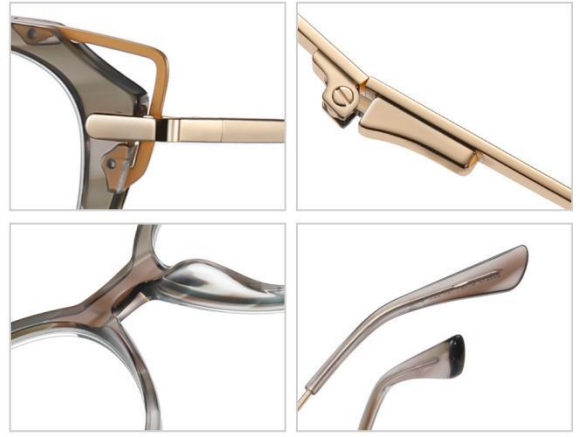

N0.4 Bright Transparent Red stripes 0C618-P181

Model :BJ9211 Material : Acetate+Metal Lens : Anti blue light Size : 50-21-140

N0.1 Bright Black / Gold
C01-P181

N0.2 Bright Transparent Light
Tea / Gold C619-P181

N0.3 Black Demi Floral / Silver
C629-P181

N0.4 Bright Transparent Coffee
Stripes / Silver C621-P181

Model : BJ9212

Material : Acetate+Metal

Lens : Anti blue light

Size : 53-16-140

N0.1 Bright Black / Gold C01-P181

N0.2 Blue stripes / Silver C616-P181

N0.3 Bright Pink / Gold C623-P181

N0.4 Bright Grey / Matte Silver C627-P181

Model : BJ9215

Material : Acetate+Metal

Lens : Anti blue light

Size : 52-12-140

N0.1 Bright Black / Gold C01-P181

N0.2 Tea stripes / Silver C709-P181

N0.3 Grey stripes / Gold C708-P181

N0.4 Blue Demi Floral / Silver C707-P181

Model : BJ9216

Material : Acetate+Metal

Lens : Anti blue light

Size : 53-16-140

N0.1 Bright Black / Gold C01-P181