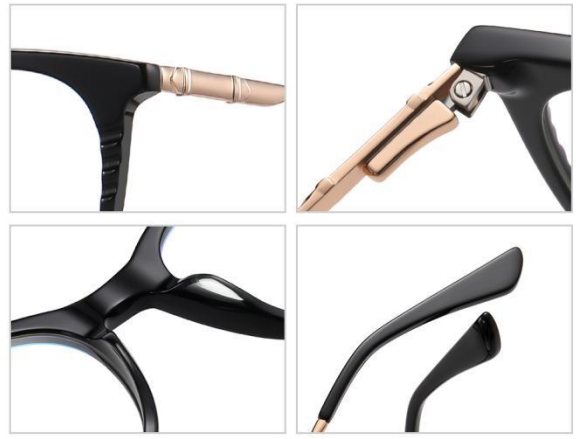

Model : BJ9207

Material : Acetate+Metal

Lens : Anti blue light

Size : 52-16-140

N0.1 Bright Black / Gold C01-P181

N0.2 Bright Red stripes / Rose Gold C618-P181

N0.3 Light Coffee stripes / Silver C627-P181

N0.4 Bright Blue / Silver C344-P181

Model : BJ9209

Material : Acetate+Metal

Lens : Anti blue light

Size : 53-15-140

N0.1 Bright Black / Matte Gold C01-P181

N0.2 Transparent Green / Matte Silver C629-P181

N0.3 Transparent Blue stripes / Bright Silver
C616-P181

N0.4 Pink Demi Floral / Bright Gold C617-P181

Model : BJ9210

Material : Acetate+Metal

Lens : Anti blue light

Size : 52-17-140

N0.1 Bright Black C01-P181

N0.2 Bright Transparent Green C630-P181

N0.3 Demi Floral C400-P181

N0.4 Bright Transparent Red stripes 0C618-P181

Model :BJ9211 Material : Acetate+Metal Lens : Anti blue light Size : 50-21-140

N0.1 Bright Black / Gold
C01-P181

N0.2 Bright Transparent Light
Tea / Gold C619-P181