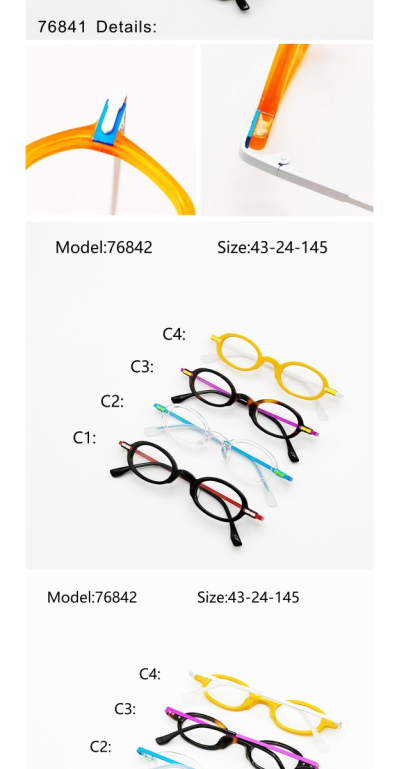

Model:76833 Size:48-18-145
C4:
C3:
C2:
C1:
76833 Details: