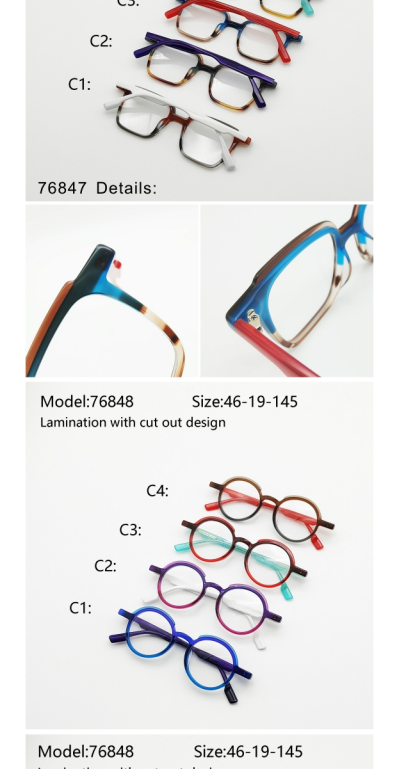

Model:76831 Size:45-21-145
C4:
C3:
C2:
C1:
76831 Details:

Model:76832 Size:49-20-145
C4:
C3:
C2:
C1:
76832 Details:

Model:76832 Size:49-20-145
C4:
C3:
C2:
C1:
76832 Details:

Model:76833 Size:48-18-145
C4:
C3:
C2:
C1:
76833 Details:

Model:76833 Size:48-18-145
C4:
C3:
C2:
C1:
76833 Details:

Model:76834 Size:47-19-145
C4:
C3:
C2:
C1:
C5:
C6:
C7:
76834 Details:

Model:76834 Size:47-19-145
C4:
C3:
C2:
C1:
C5:
C6:
C7:
76834 Details:

Model:76835 Size:42-26-145
C4:
C3:
C2:
C1:
76835 Details: