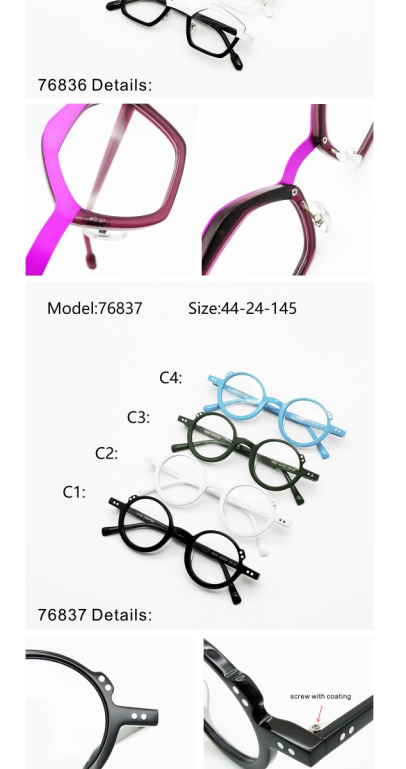

Model:76832 Size:49-20-145
C4:
C3:
C2:
C1:
76832 Details: