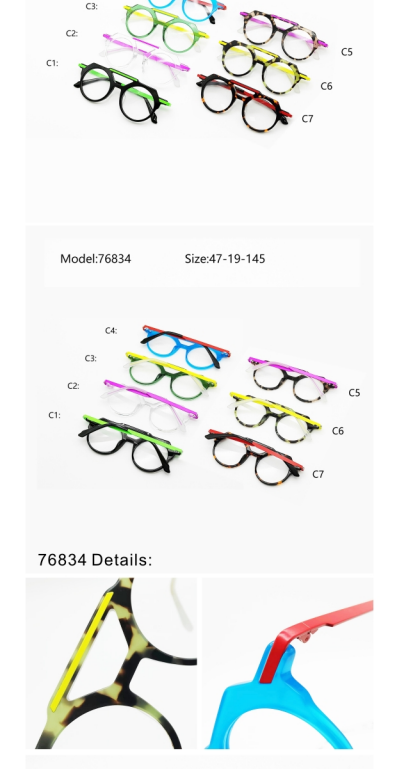

C4:
C3:
C2:
C1:

76827 Details:

Model:76828 Size:46-23-145
Round frames,high bridge with bright metal.
C4:
C3:
C2:
C1:

Model:76829 Size:53-18-145
C4:
C3:
C2:
C1:
76829 Details:

Model:76830 Size:49-22-145
Square frames,3D bridge with 3D endpiece.
C4:
C3:
C2:
C1:
76830 Details: