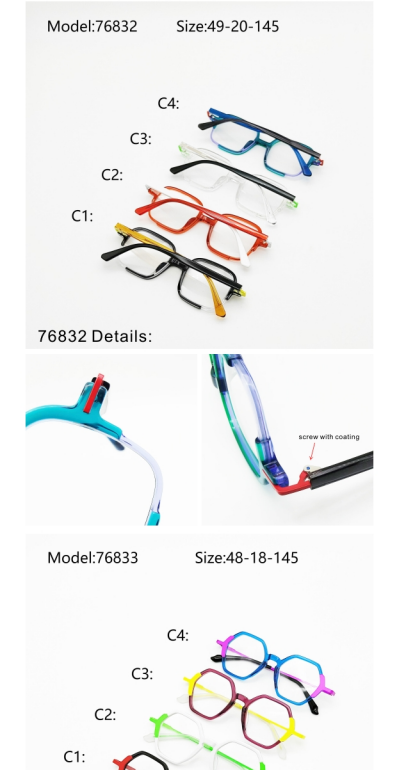

C4:
C3:
C2:
C1:

76825 Details:

Model:76826 Size:48-20-145
B-titanium temple, IP plating

C3:
C2:
C1:

Model:76826 Size:48-20-145
B-titanium temple, IP plating

C3:
C2:
C1:

76826 Details:

Model:76827 Size:52-18-145
Colorful tortise frames with bright metal top bar

C4:
C3:
C2:
C1:

76827 Details:

Model:76828 Size:46-23-145
Round frames,high bridge with bright metal.
C4:
C3:
C2:
C1:

Model:76829 Size:53-18-145
C4:
C3:
C2:
C1:
76829 Details:

Model:76830 Size:49-22-145
Square frames,3D bridge with 3D endpiece.
C4:
C3:
C2:
C1:
76830 Details: