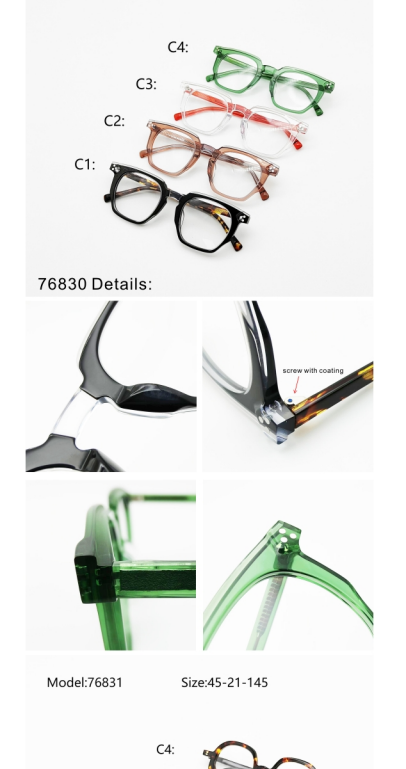

C4:
C3:
C2:
C1:

76825 Details:

Model:76826 Size:48-20-145
B-titanium temple, IP plating

C3:
C2:
C1:

Model:76826 Size:48-20-145
B-titanium temple, IP plating

C3:
C2:
C1:

76826 Details:

Model:76827 Size:52-18-145
Colorful tortise frames with bright metal top bar

C4:
C3:
C2:
C1:

76827 Details:

Model:76828 Size:46-23-145
Round frames,high bridge with bright metal.
C4:
C3:
C2:
C1:

Model:76829 Size:53-18-145
C4:
C3:
C2:
C1:
76829 Details:

Model:76830 Size:49-22-145
Square frames,3D bridge with 3D endpiece.
C4:
C3:
C2:
C1:
76830 Details: