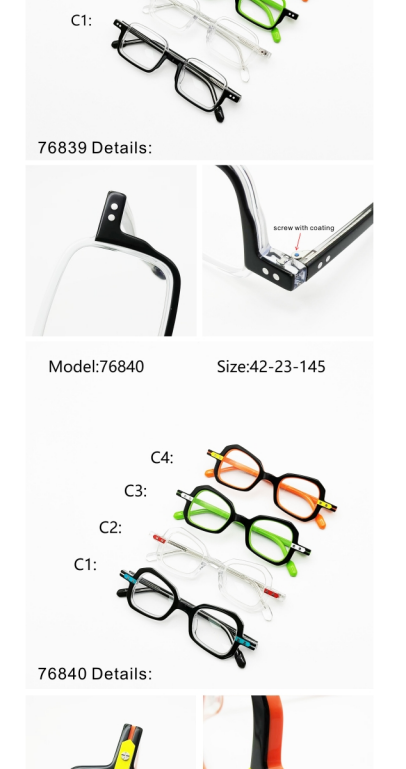

Model:76832 Size:49-20-145
C4:
C3:
C2:
C1:
76832 Details: