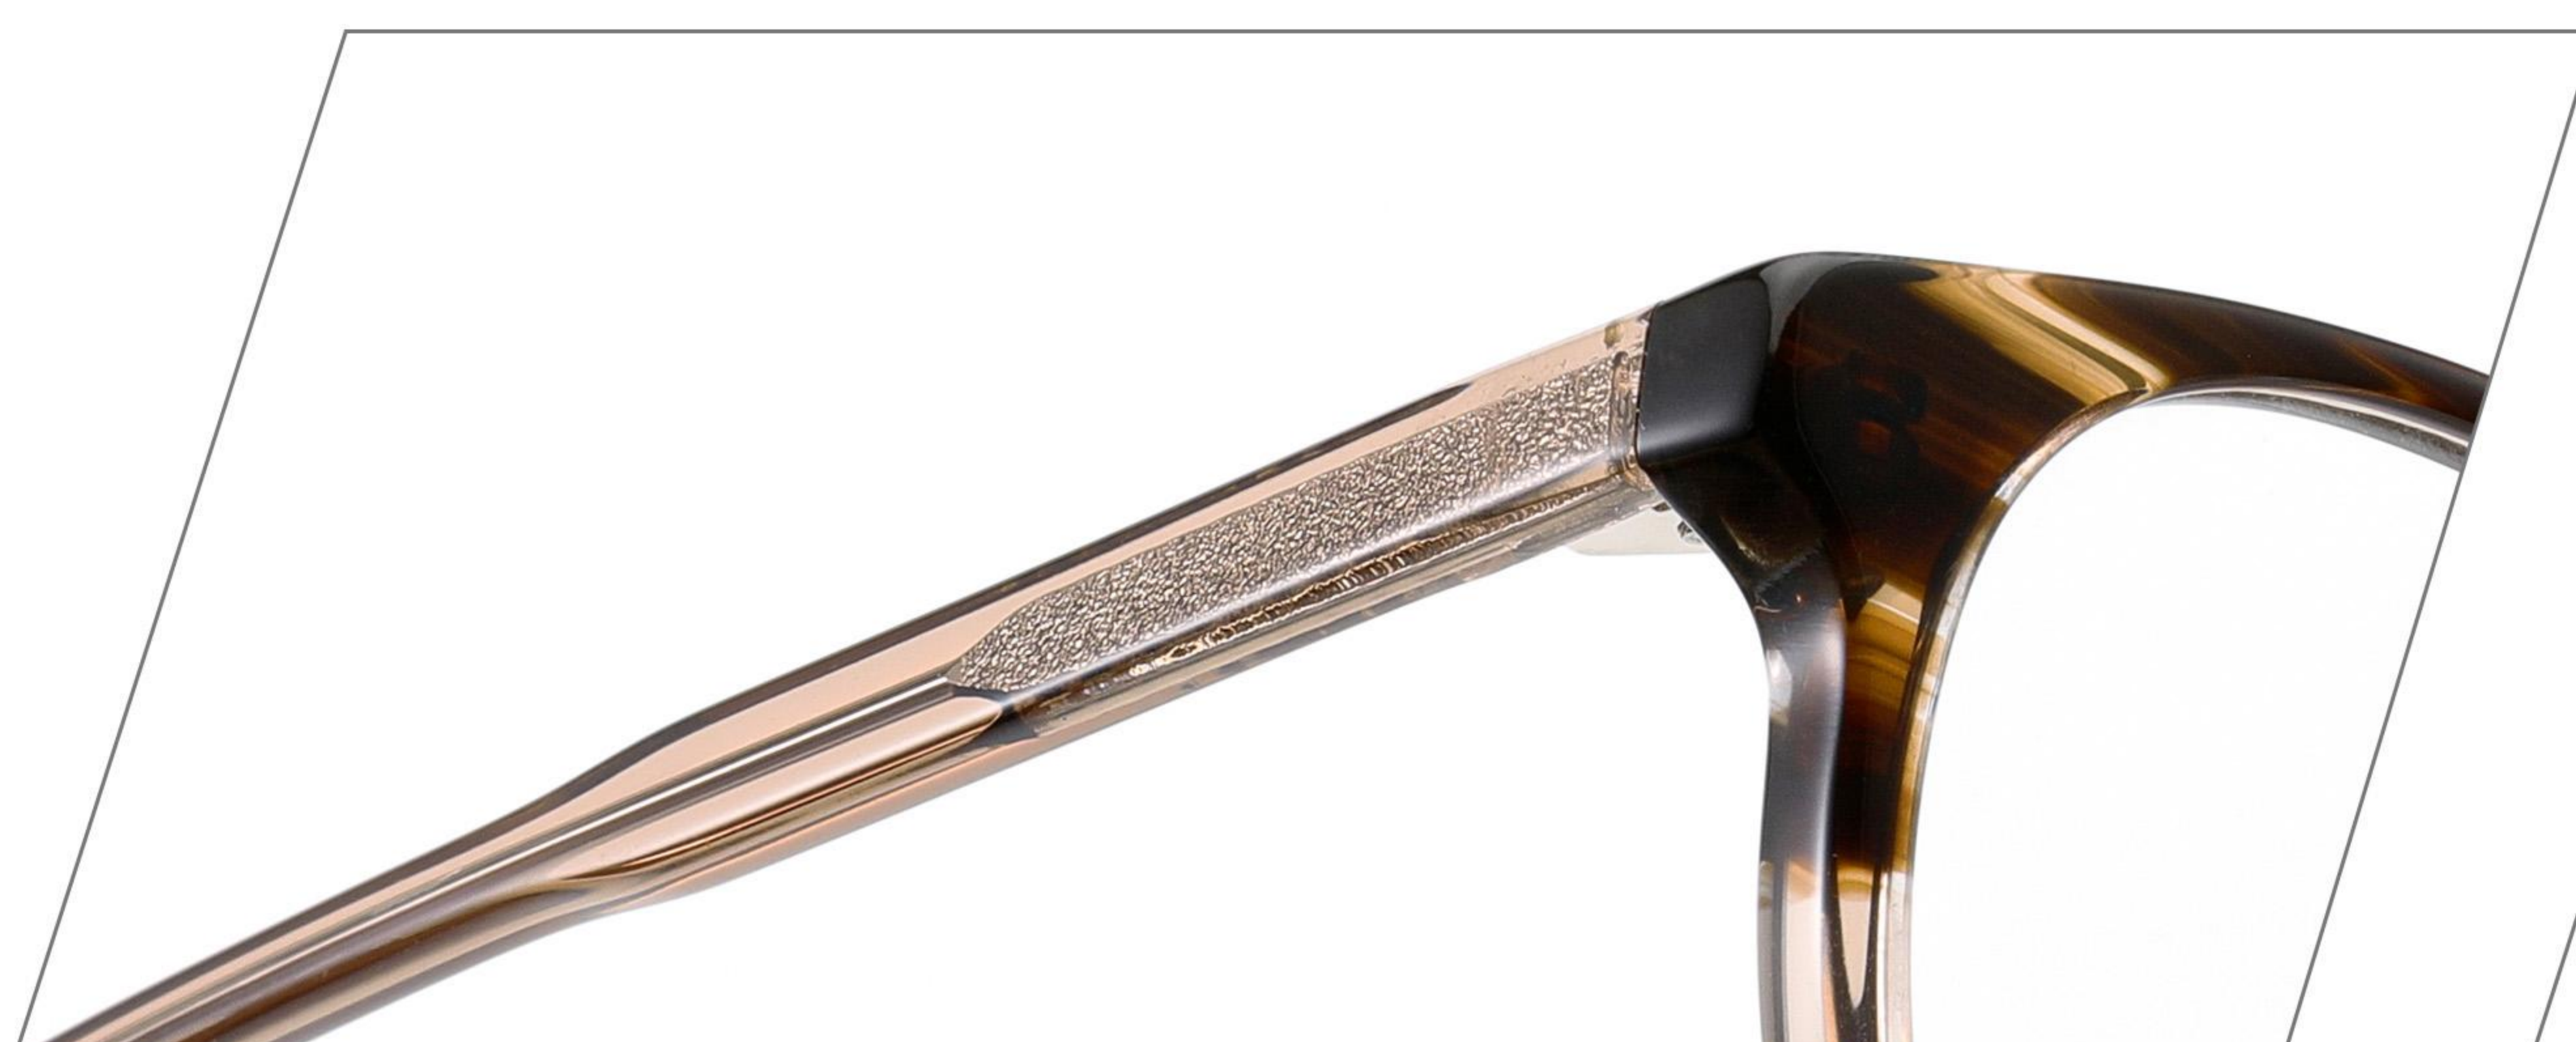

50mm

20mm

140mm

**ACETATE**

**C1:BLACK**

**C12:DEMI/PINK**

**C3:GRADATION BROWN**

**C4:GRADATION BLUE**

**C5:BLACK/GREY**

**C6:BLACK/CLEAR/BLUE**

**C7:GREY/GREEN**

**C8:GRASS GREEN**

**C9:GREEN/BLUE**

**C10:DEMI/BROWN**

**C11:BLACK/CLEAR**

**details:**

**XB2230**

130mm

41.5mm

50mm

20mm

140mm

**ACETATE**

**C1:BLACK**