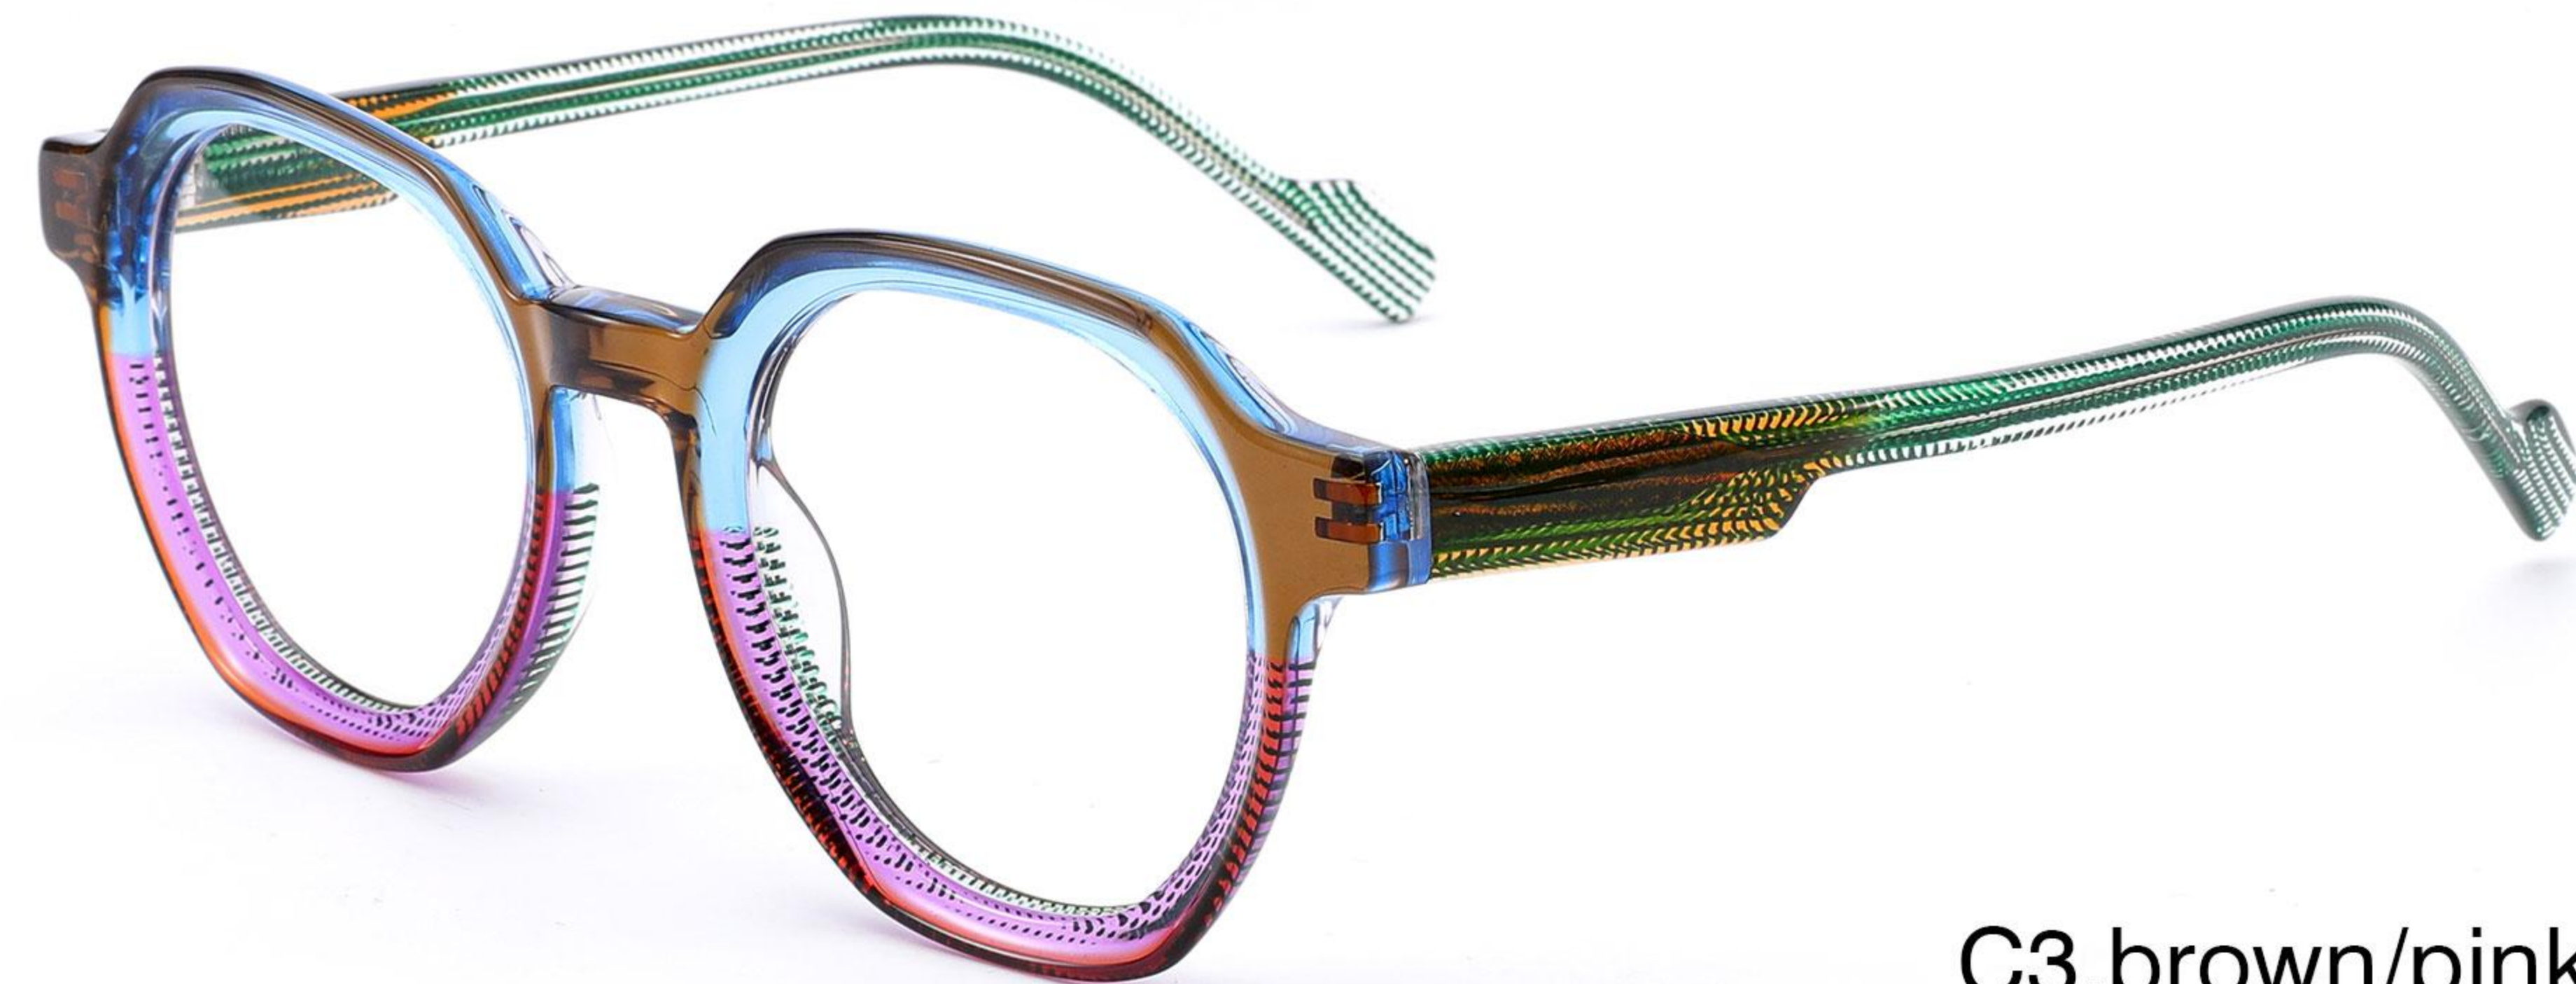

# ACETATE

MODEL: A01129

SIZE: 52-17-142

C1.grey/blue

C2.red

C3.green

C4.blue/purple

C5.demi

## DETAIL PRESENTATION

**ACETATE**

MODEL: A01130

SIZE: 49-22-142

C1.grey

C2.green/orange

C3.brown/pink

C4.purple/brown

C5.black/blue

DETAIL PRESENTATION

**ACETATE**

MODEL: A01131

SIZE: 53-19-142

C1.black/grey

C2.blue

C3.purple