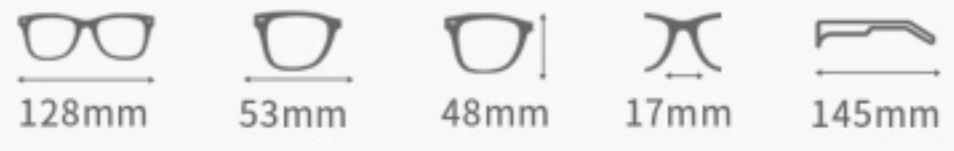

ACETATE

Model: HTM-2001

Size: 53□17-145

COLOR DISPLAY

C1.Black

C2.Purple

C3.Brown

C4.Light Brown

C5.Blue

C6.Pink

ACETATE

Model: HTM-2002

Size: 55□17-145

COLOR DISPLAY

C1.Black

C2.Blue