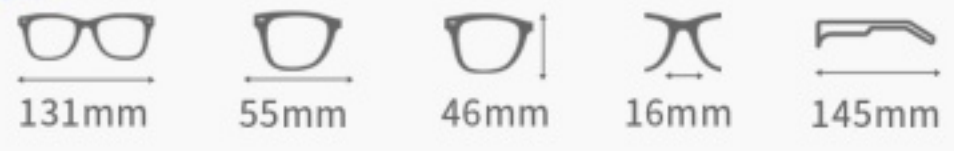

Size: 54□17-145

COLOR DISPLAY

C1.Black

C2.Blue

C3.Red

C4.Pink

C5.Light Blue

C6.Purple

ACETATE

Model: HTM-2005

Size: 51□20-145

COLOR DISPLAY

C1.Black

C2.Pink

C3.Purple Stripe

C4.Purple Yellow Pattern

C5.Light Purple

C6.Red

ACETATE

Model: HTM-2006

Size: 55□16-145

COLOR DISPLAY

C1.Black

C2.Light Purple

C3.Blue

C4.Brown

C5.Purple

C6.Red Transparent

ACETATE

Model: HTM-2007

Size: 54□17-145

COLOR DISPLAY