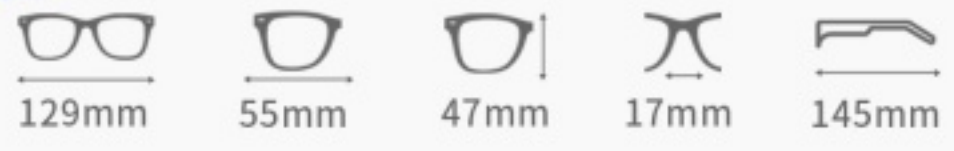

C3.Red

C4.Pink

C5.Light Blue

C6.Purple

ACETATE

Model: HTM-2003

Size: 55□17-145

COLOR DISPLAY

Size: 54□17-145

COLOR DISPLAY

C1.Black

C2.Blue

C3.Red

C4.Pink

C5.Light Blue

C6.Purple