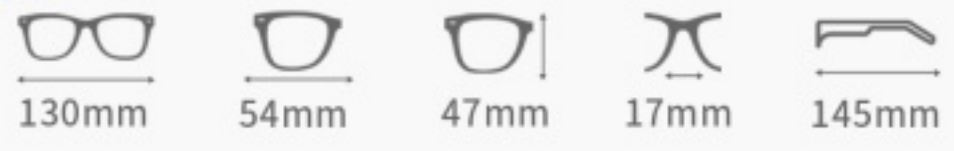

Size: 54□17-145

COLOR DISPLAY

C1.Black

C2.Blue Grey Stripe

C3.Purple

C4.Pink

C5.Grey

C6.Red

C5.Tortoiseshell

C6.Red

ACETATE

Model: HTM-2010

Size: 54□17-145

COLOR DISPLAY

C1.Black

C2.Light Purple

C3.Blue

C4.Brown

C5.Purple

C6.Purple Stripe

ACETATE

Model: HTM-2011

Size: 55□19-148

138mm

55mm

47mm

19mm

148mm

COLOR DISPLAY

C1.Black

C2.Grey

C3.Blue