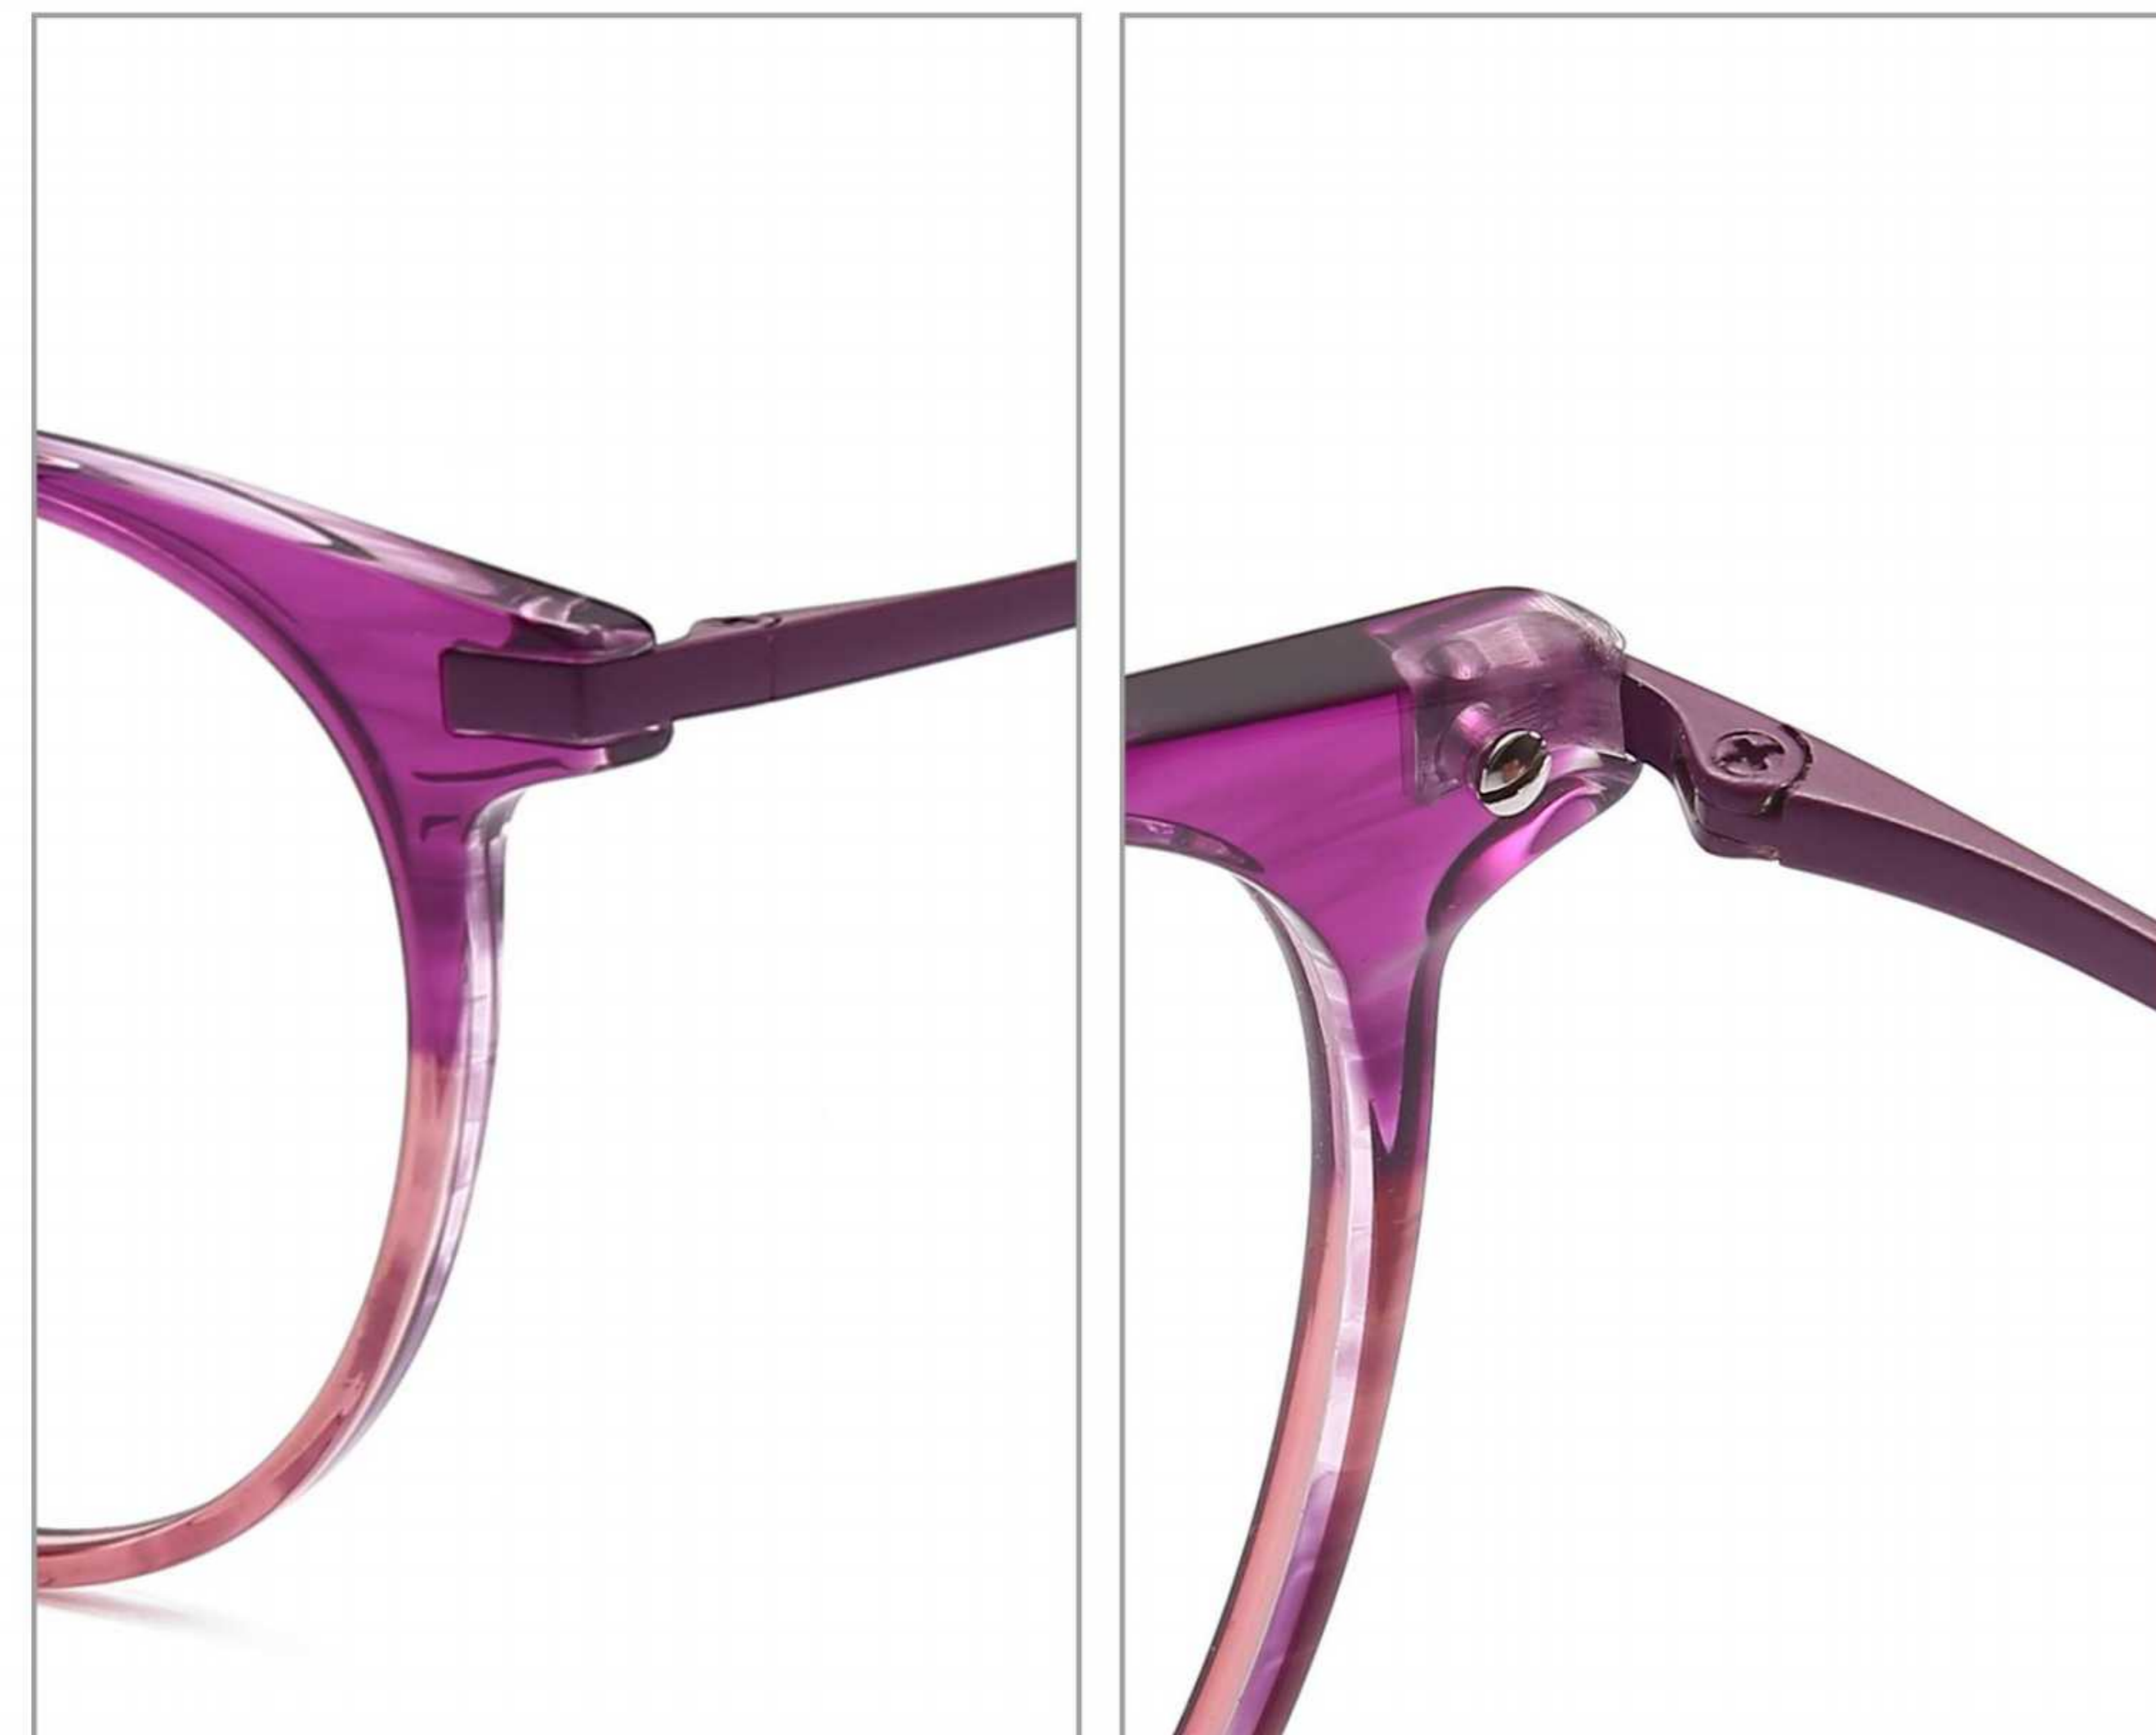

COLOR DISPLAY

C1 PURPLE