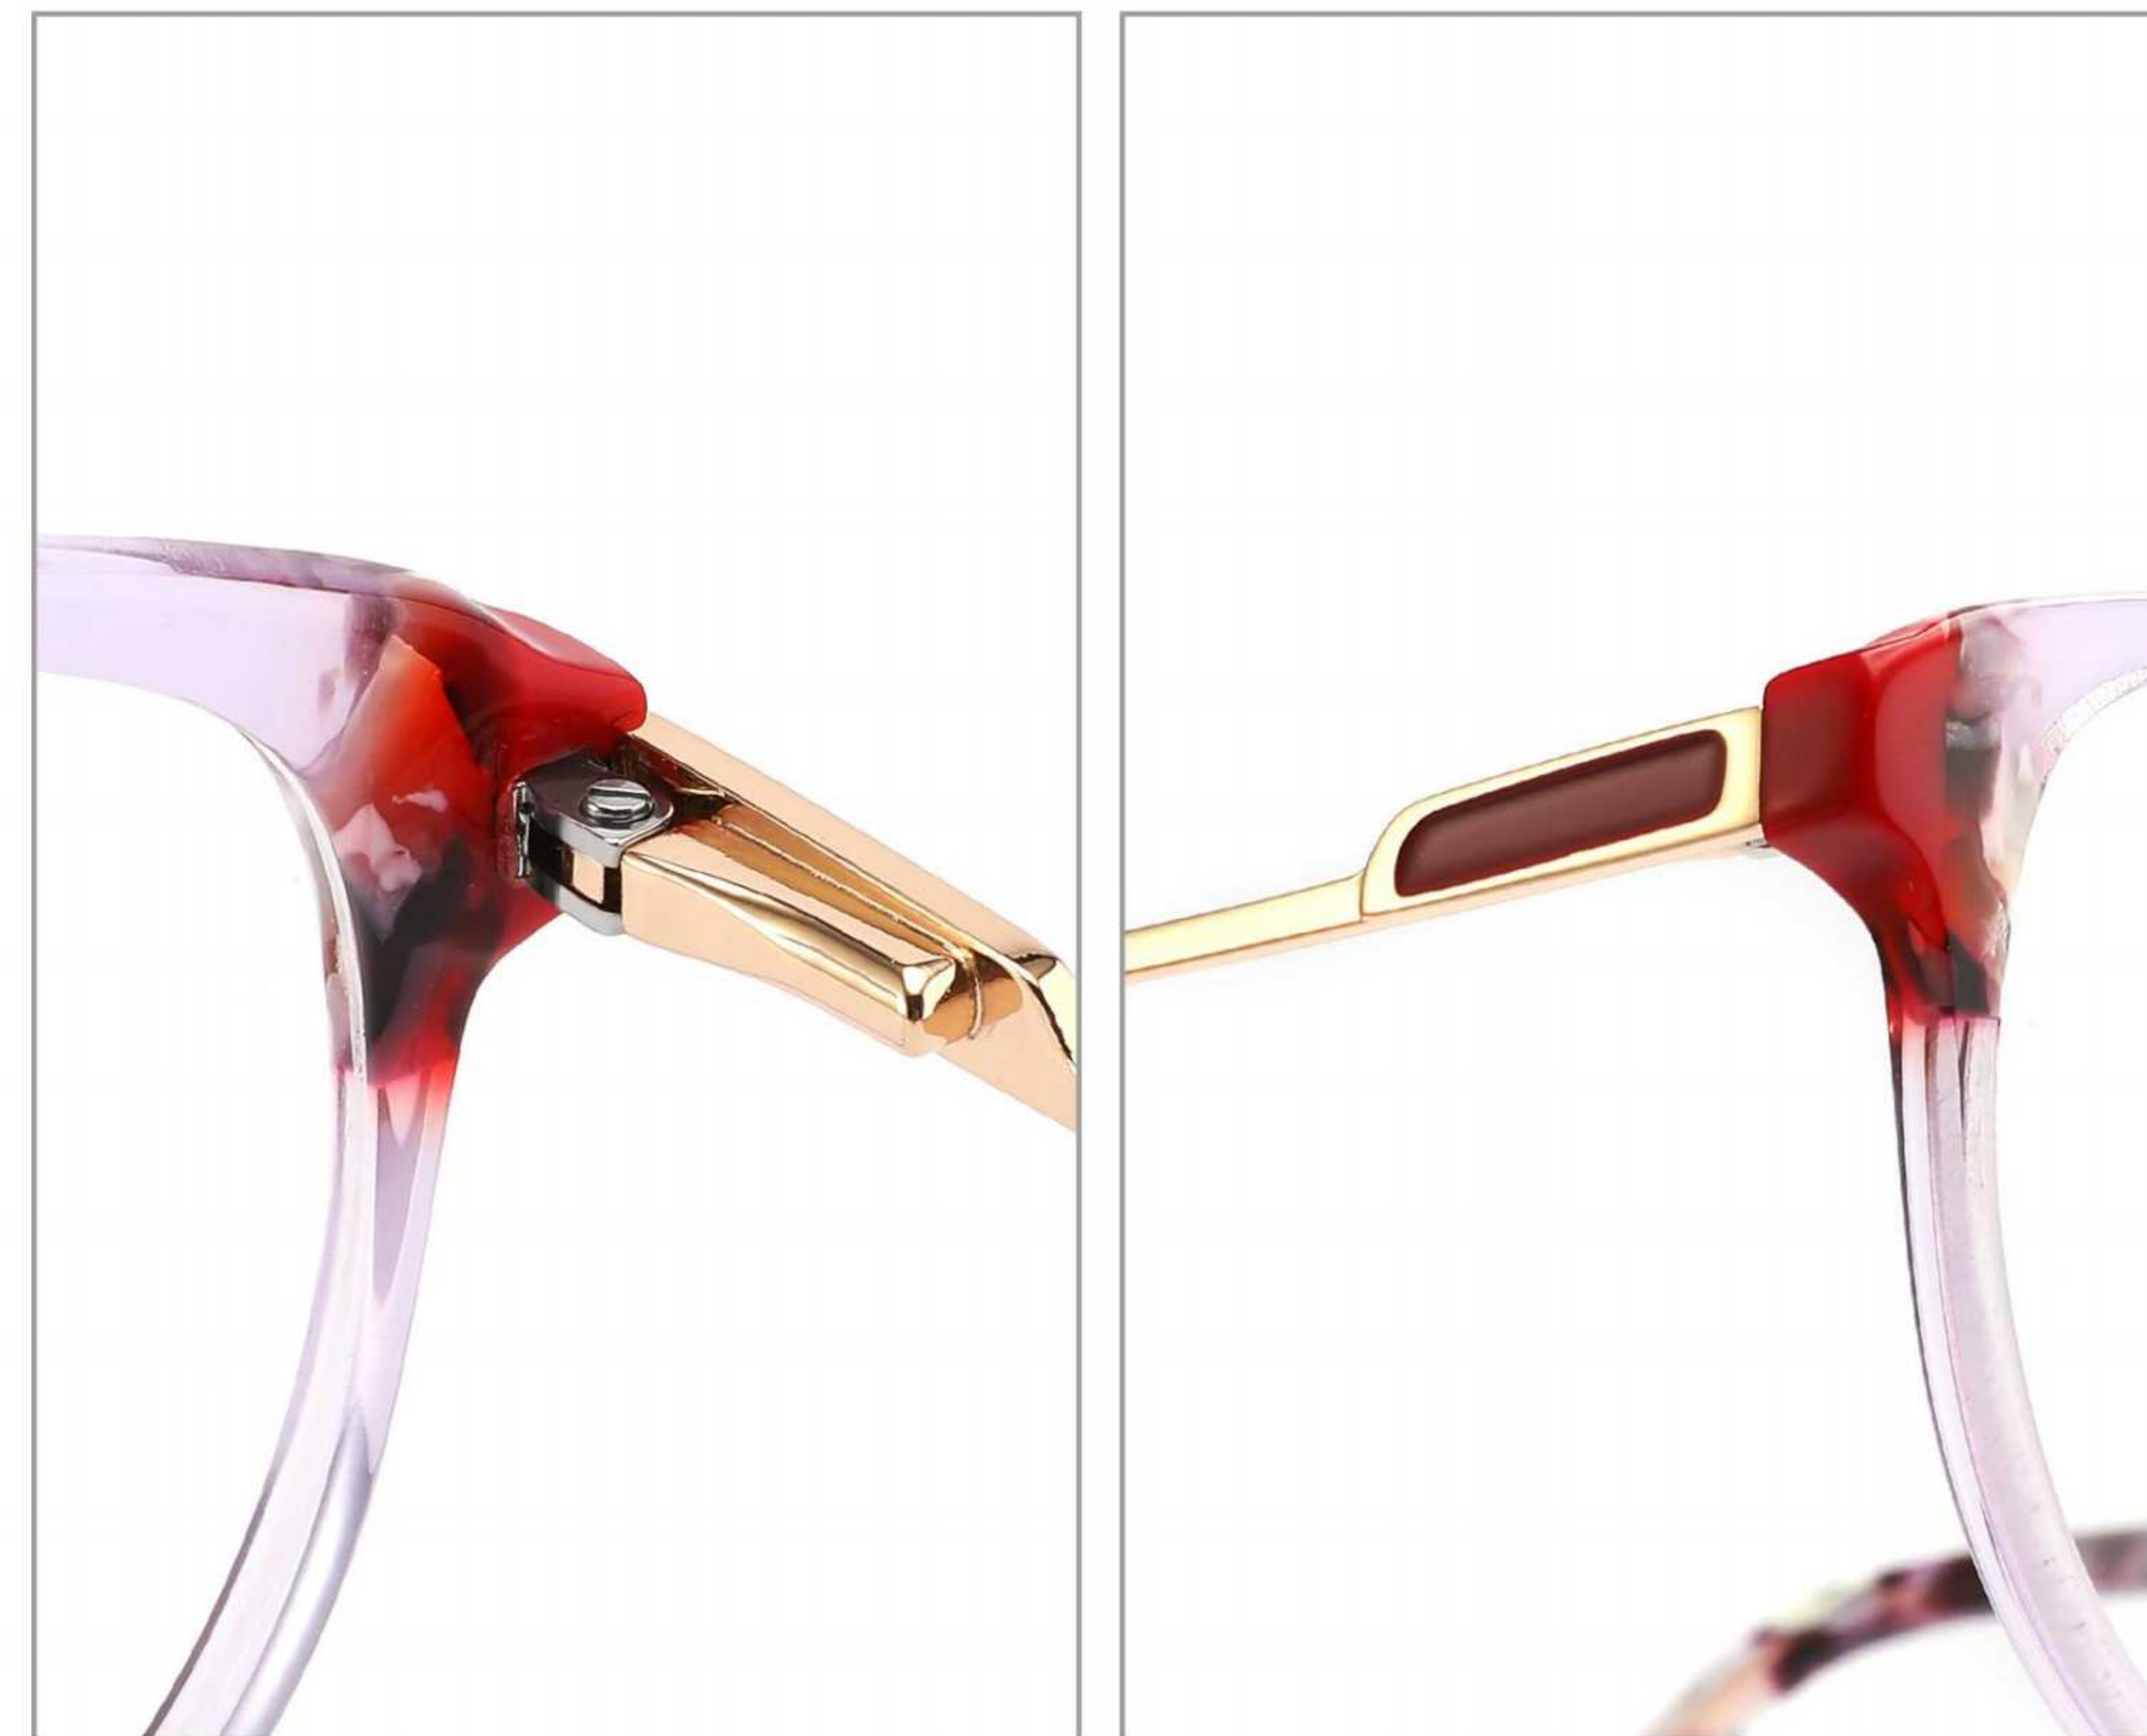

COLOR DISPLAY

C1 PURPLE

C2 PINK

C3 BROWN BLUE

C4 PINK BLACK

MODEL:BOA1274
SIZE:50 □ 19-145
ACETATE

FRONT VIEW

COLOR DISPLAY