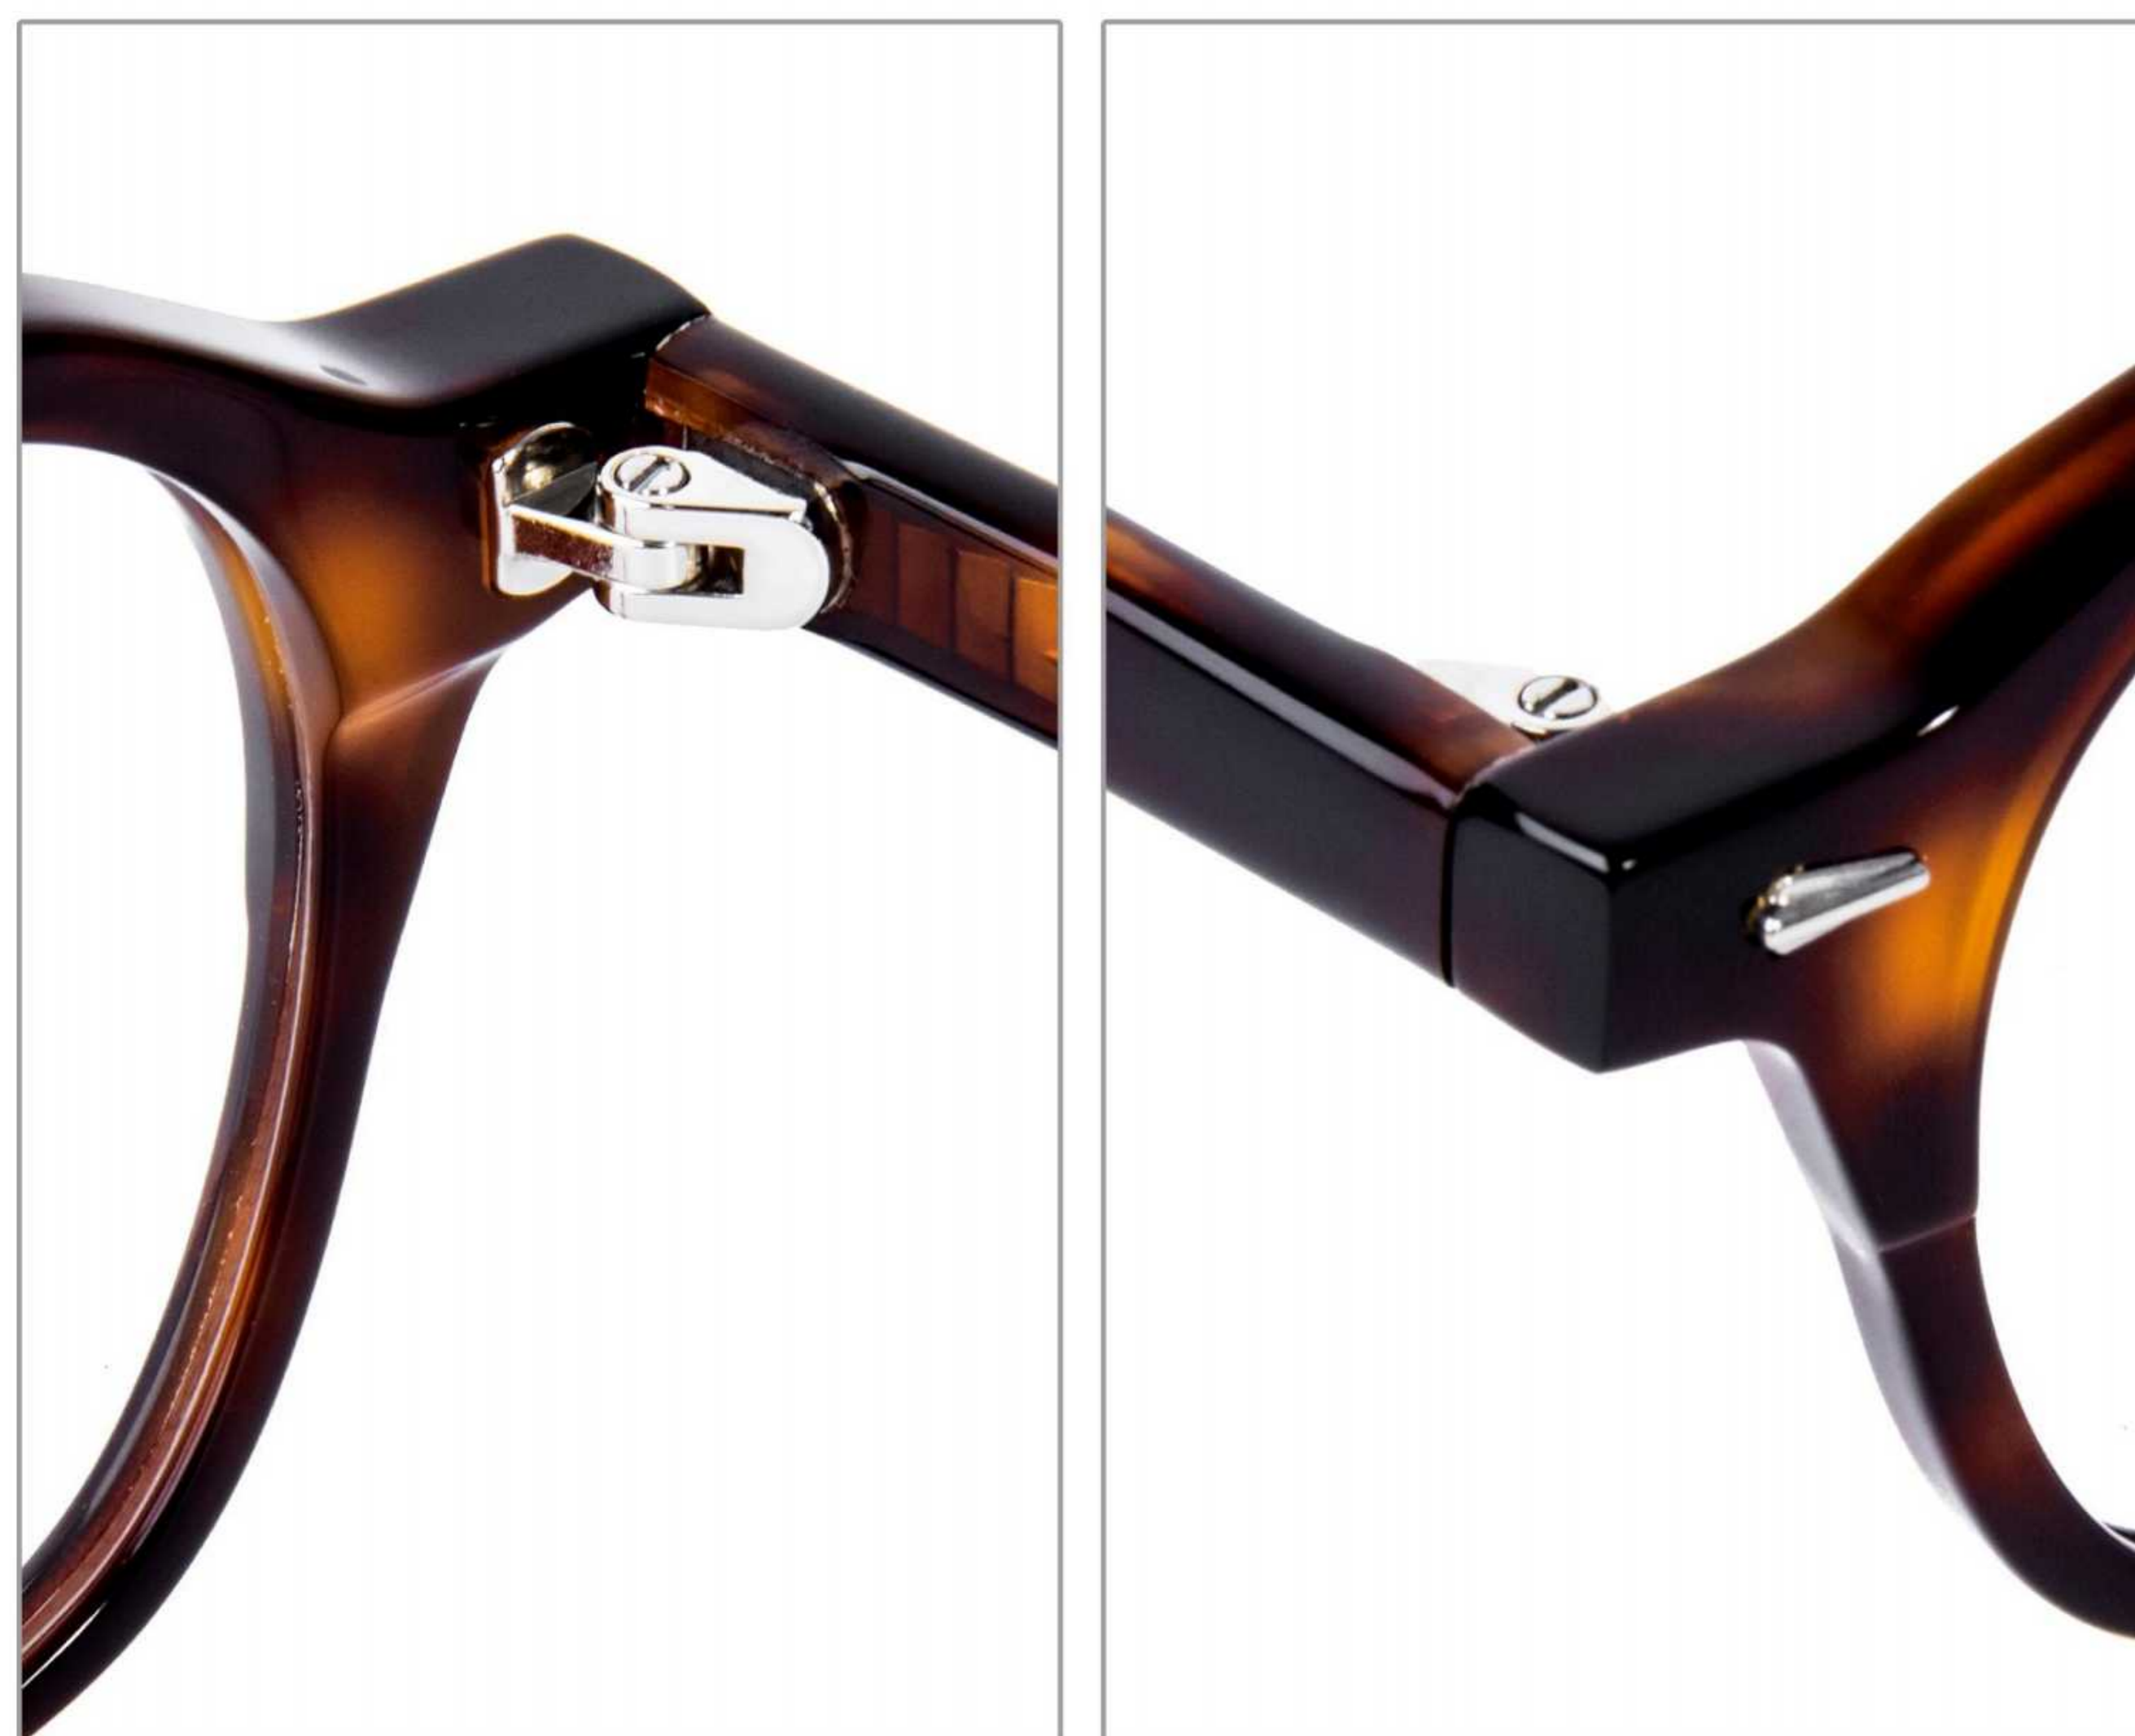

C1 CRYSTAL

C2 TORTOISE

C3 YELLOW HAWKSBILL

C4 SHINY BLACK

MODEL: BOA1218
SIZE: 49□23-150

FRONT VIEW

COLOR DISPLAY

2PCS LEFT