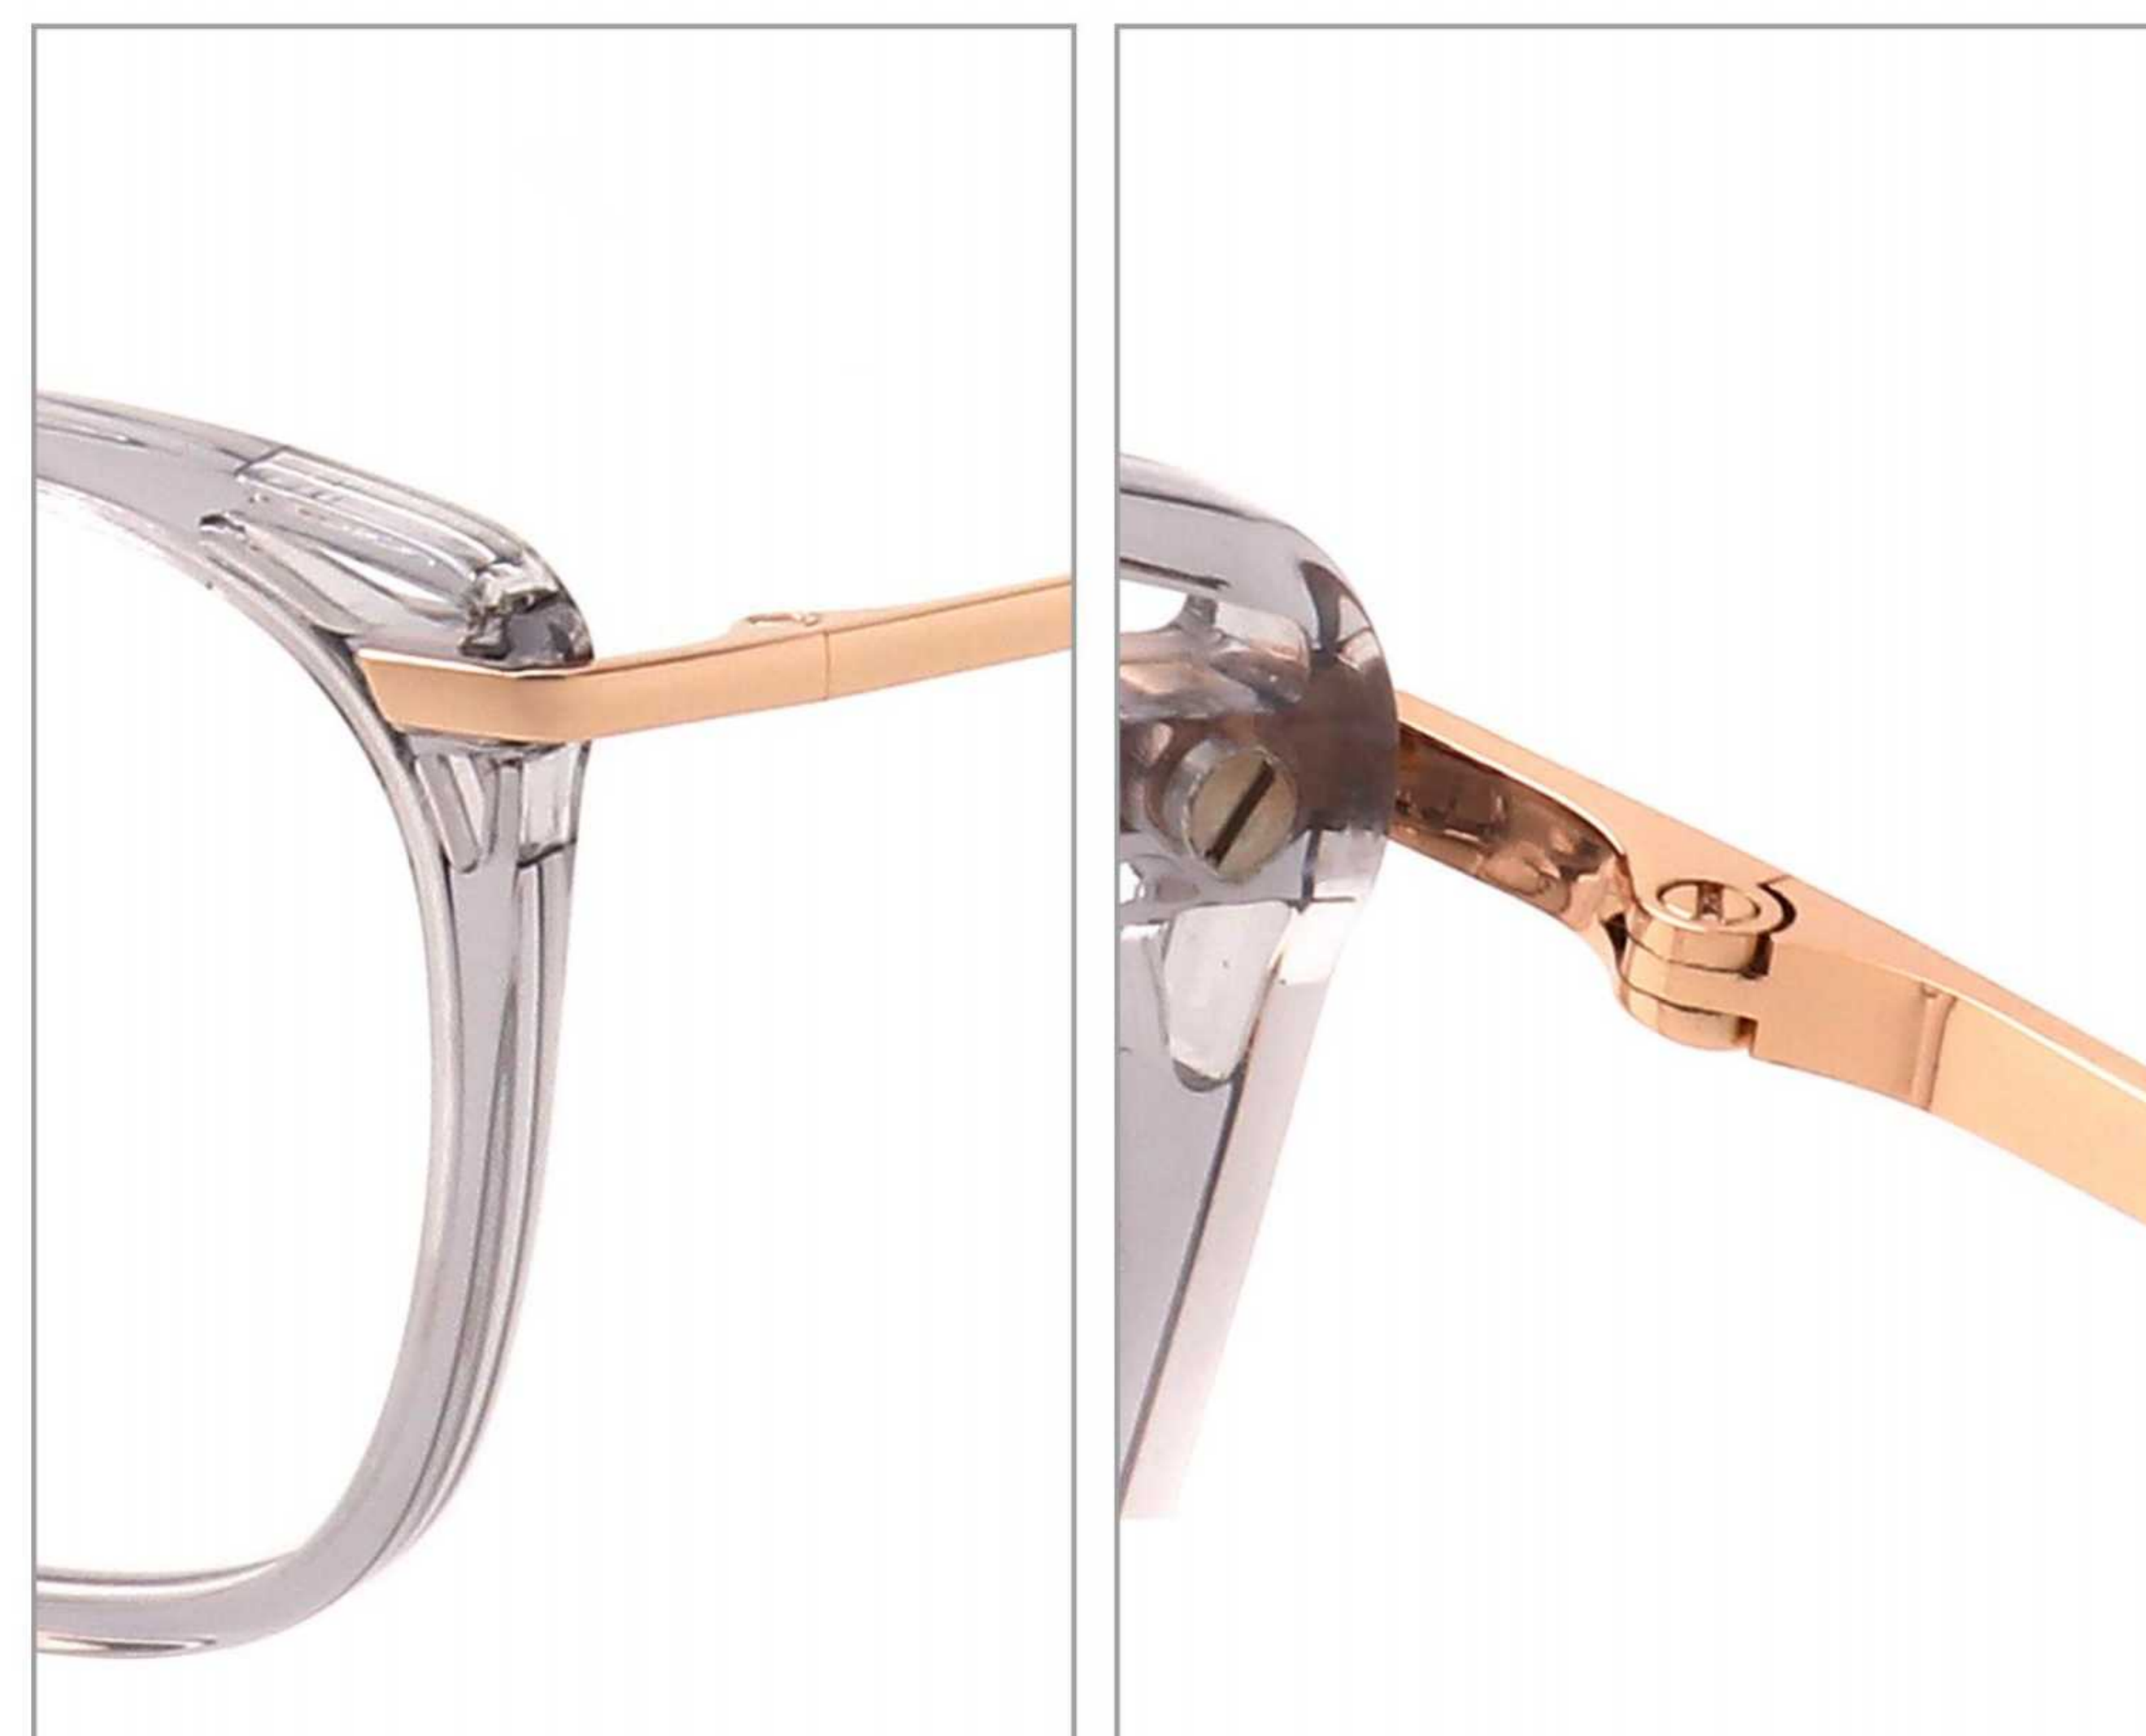

C3 CRYSTAL BROWN

NO STOCK

NO STOCK

MODEL:BOA1143
SIZE:54 □ 16-135

FRONT VIEW

COLOR DISPLAY

C3 CRYSTAL GREY
SHINY LIGHT GOLD

C4 CRYSTAL ORANGE
SHINY GOLD