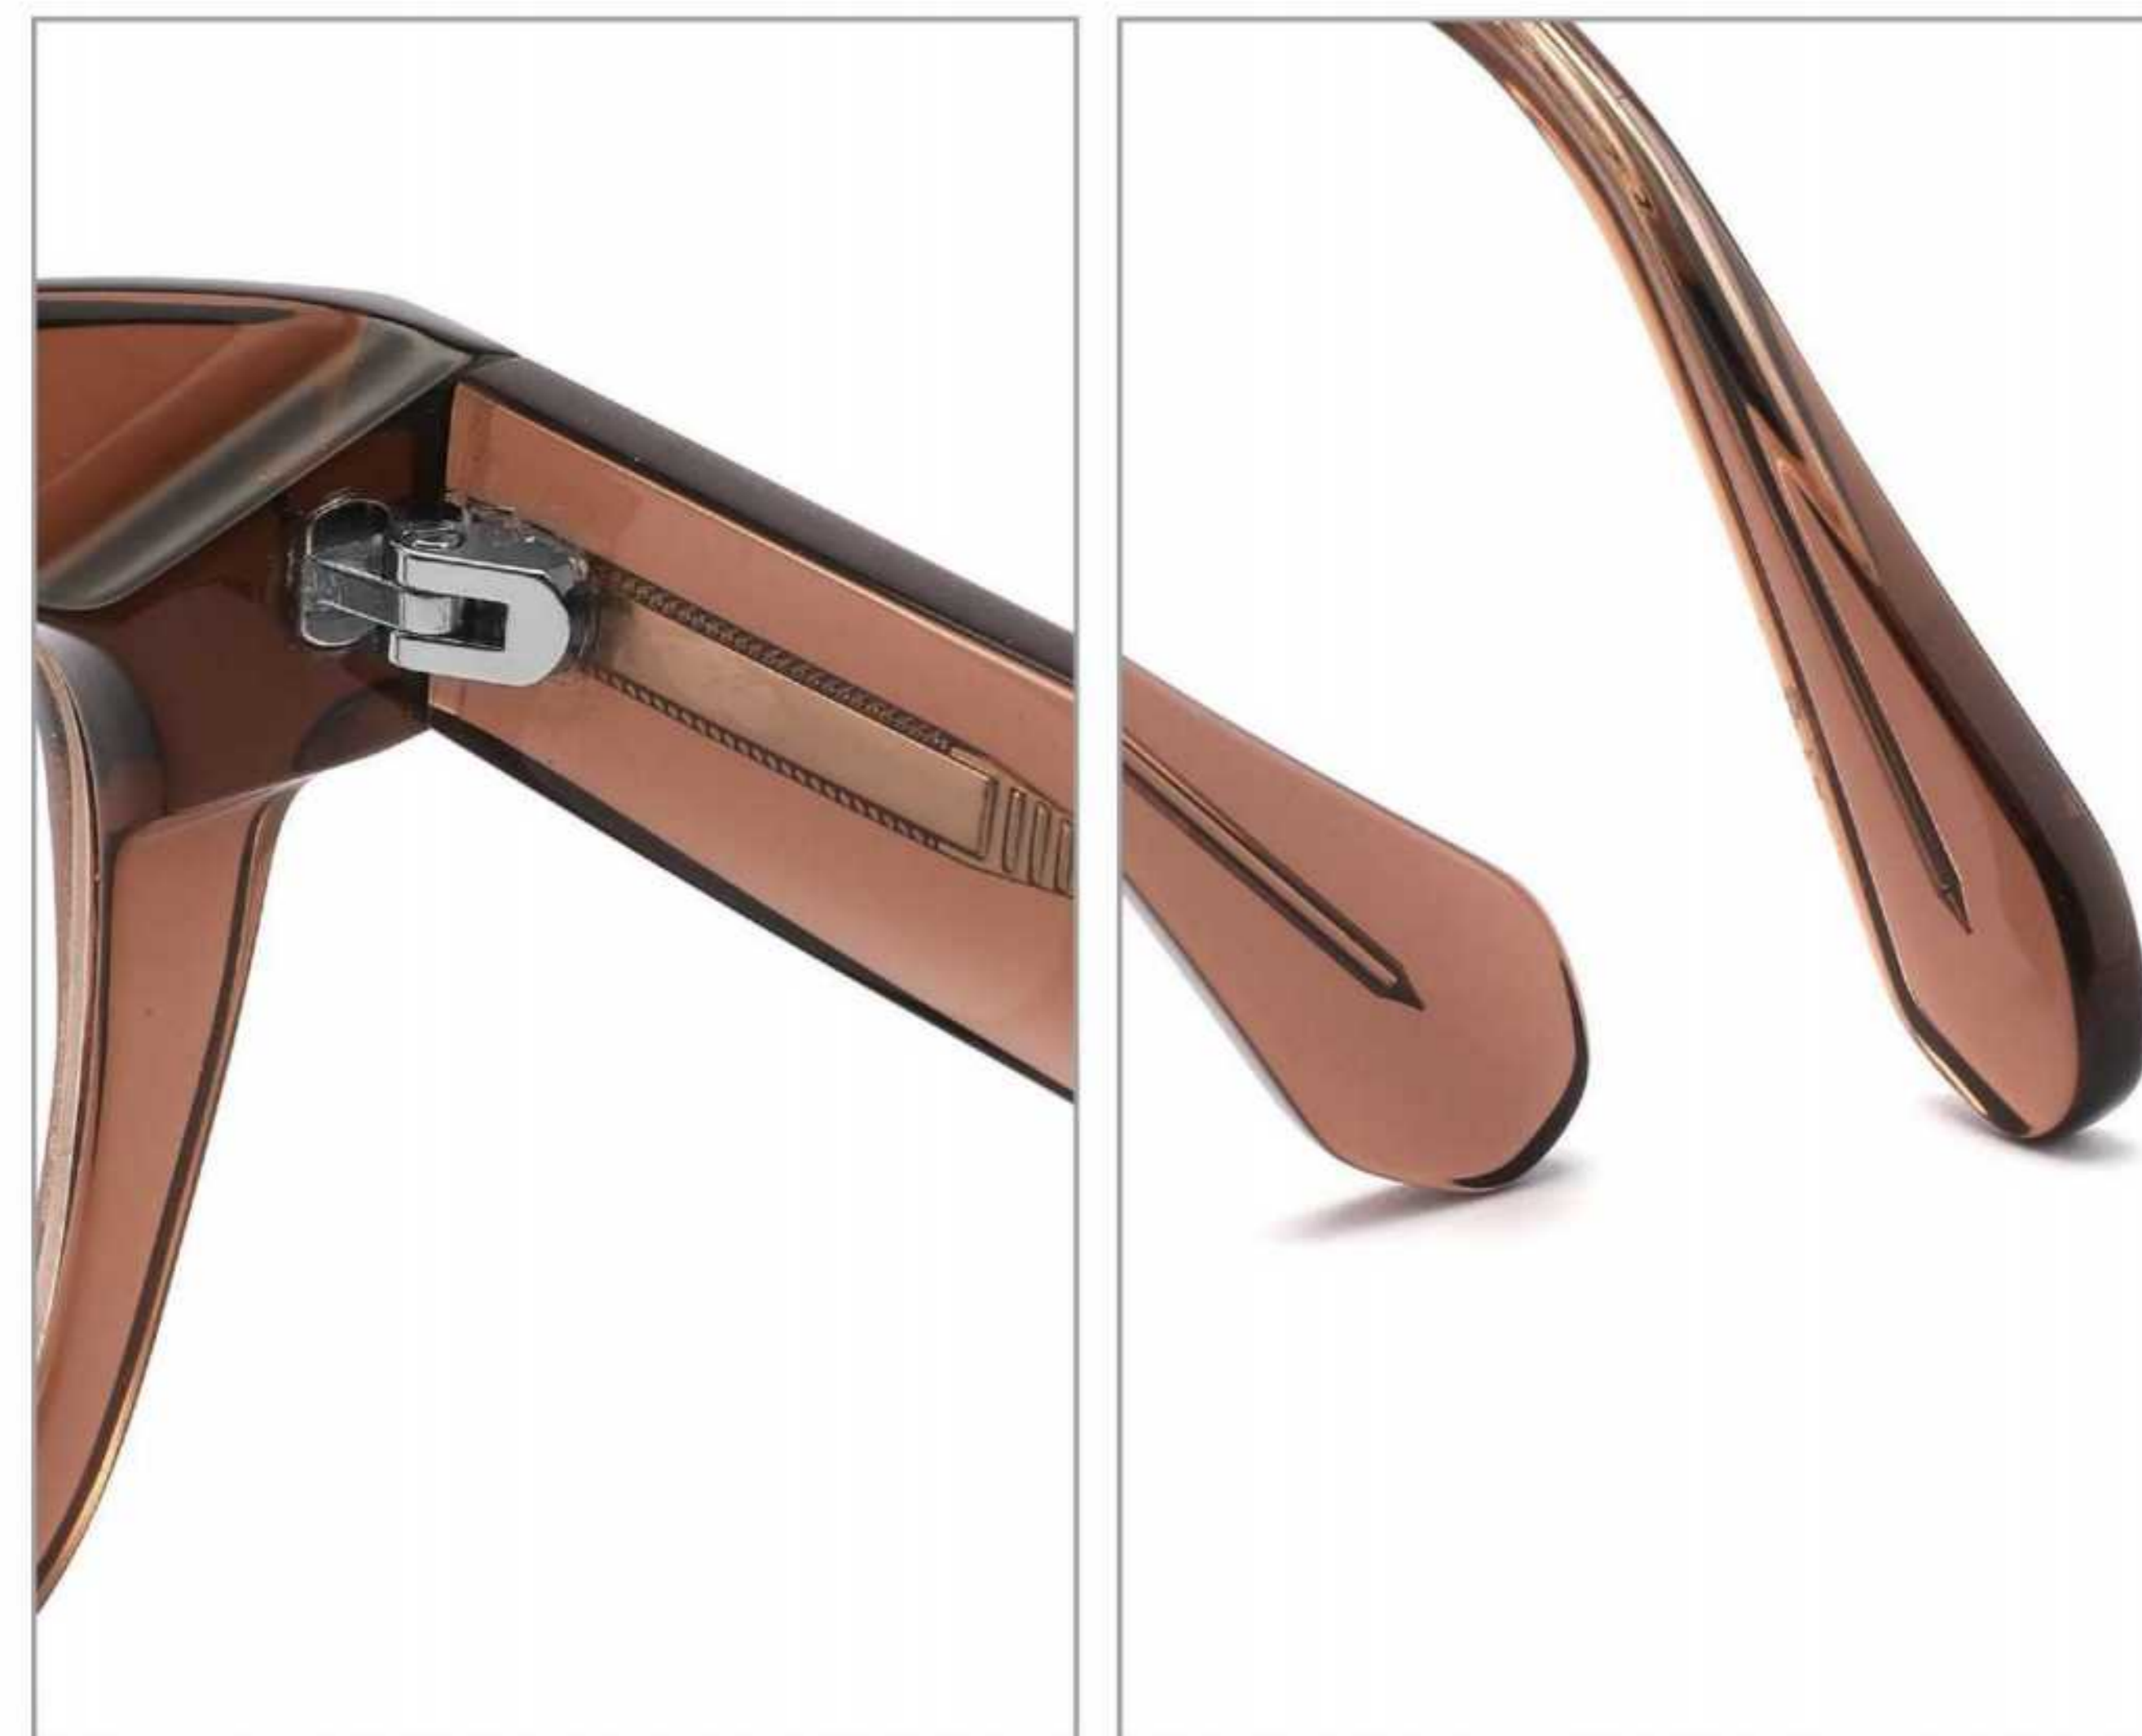

C2 GREEN

C3 TRANSPARENT ROSE RED

C4 TRANSPARENT GREY

MODEL:VA4501
SIZE:47 □ 21-140
ACETATE

FRONT VIEW

COLOR DISPLAY

C1 BLACK

C2 LIGHT BROWN