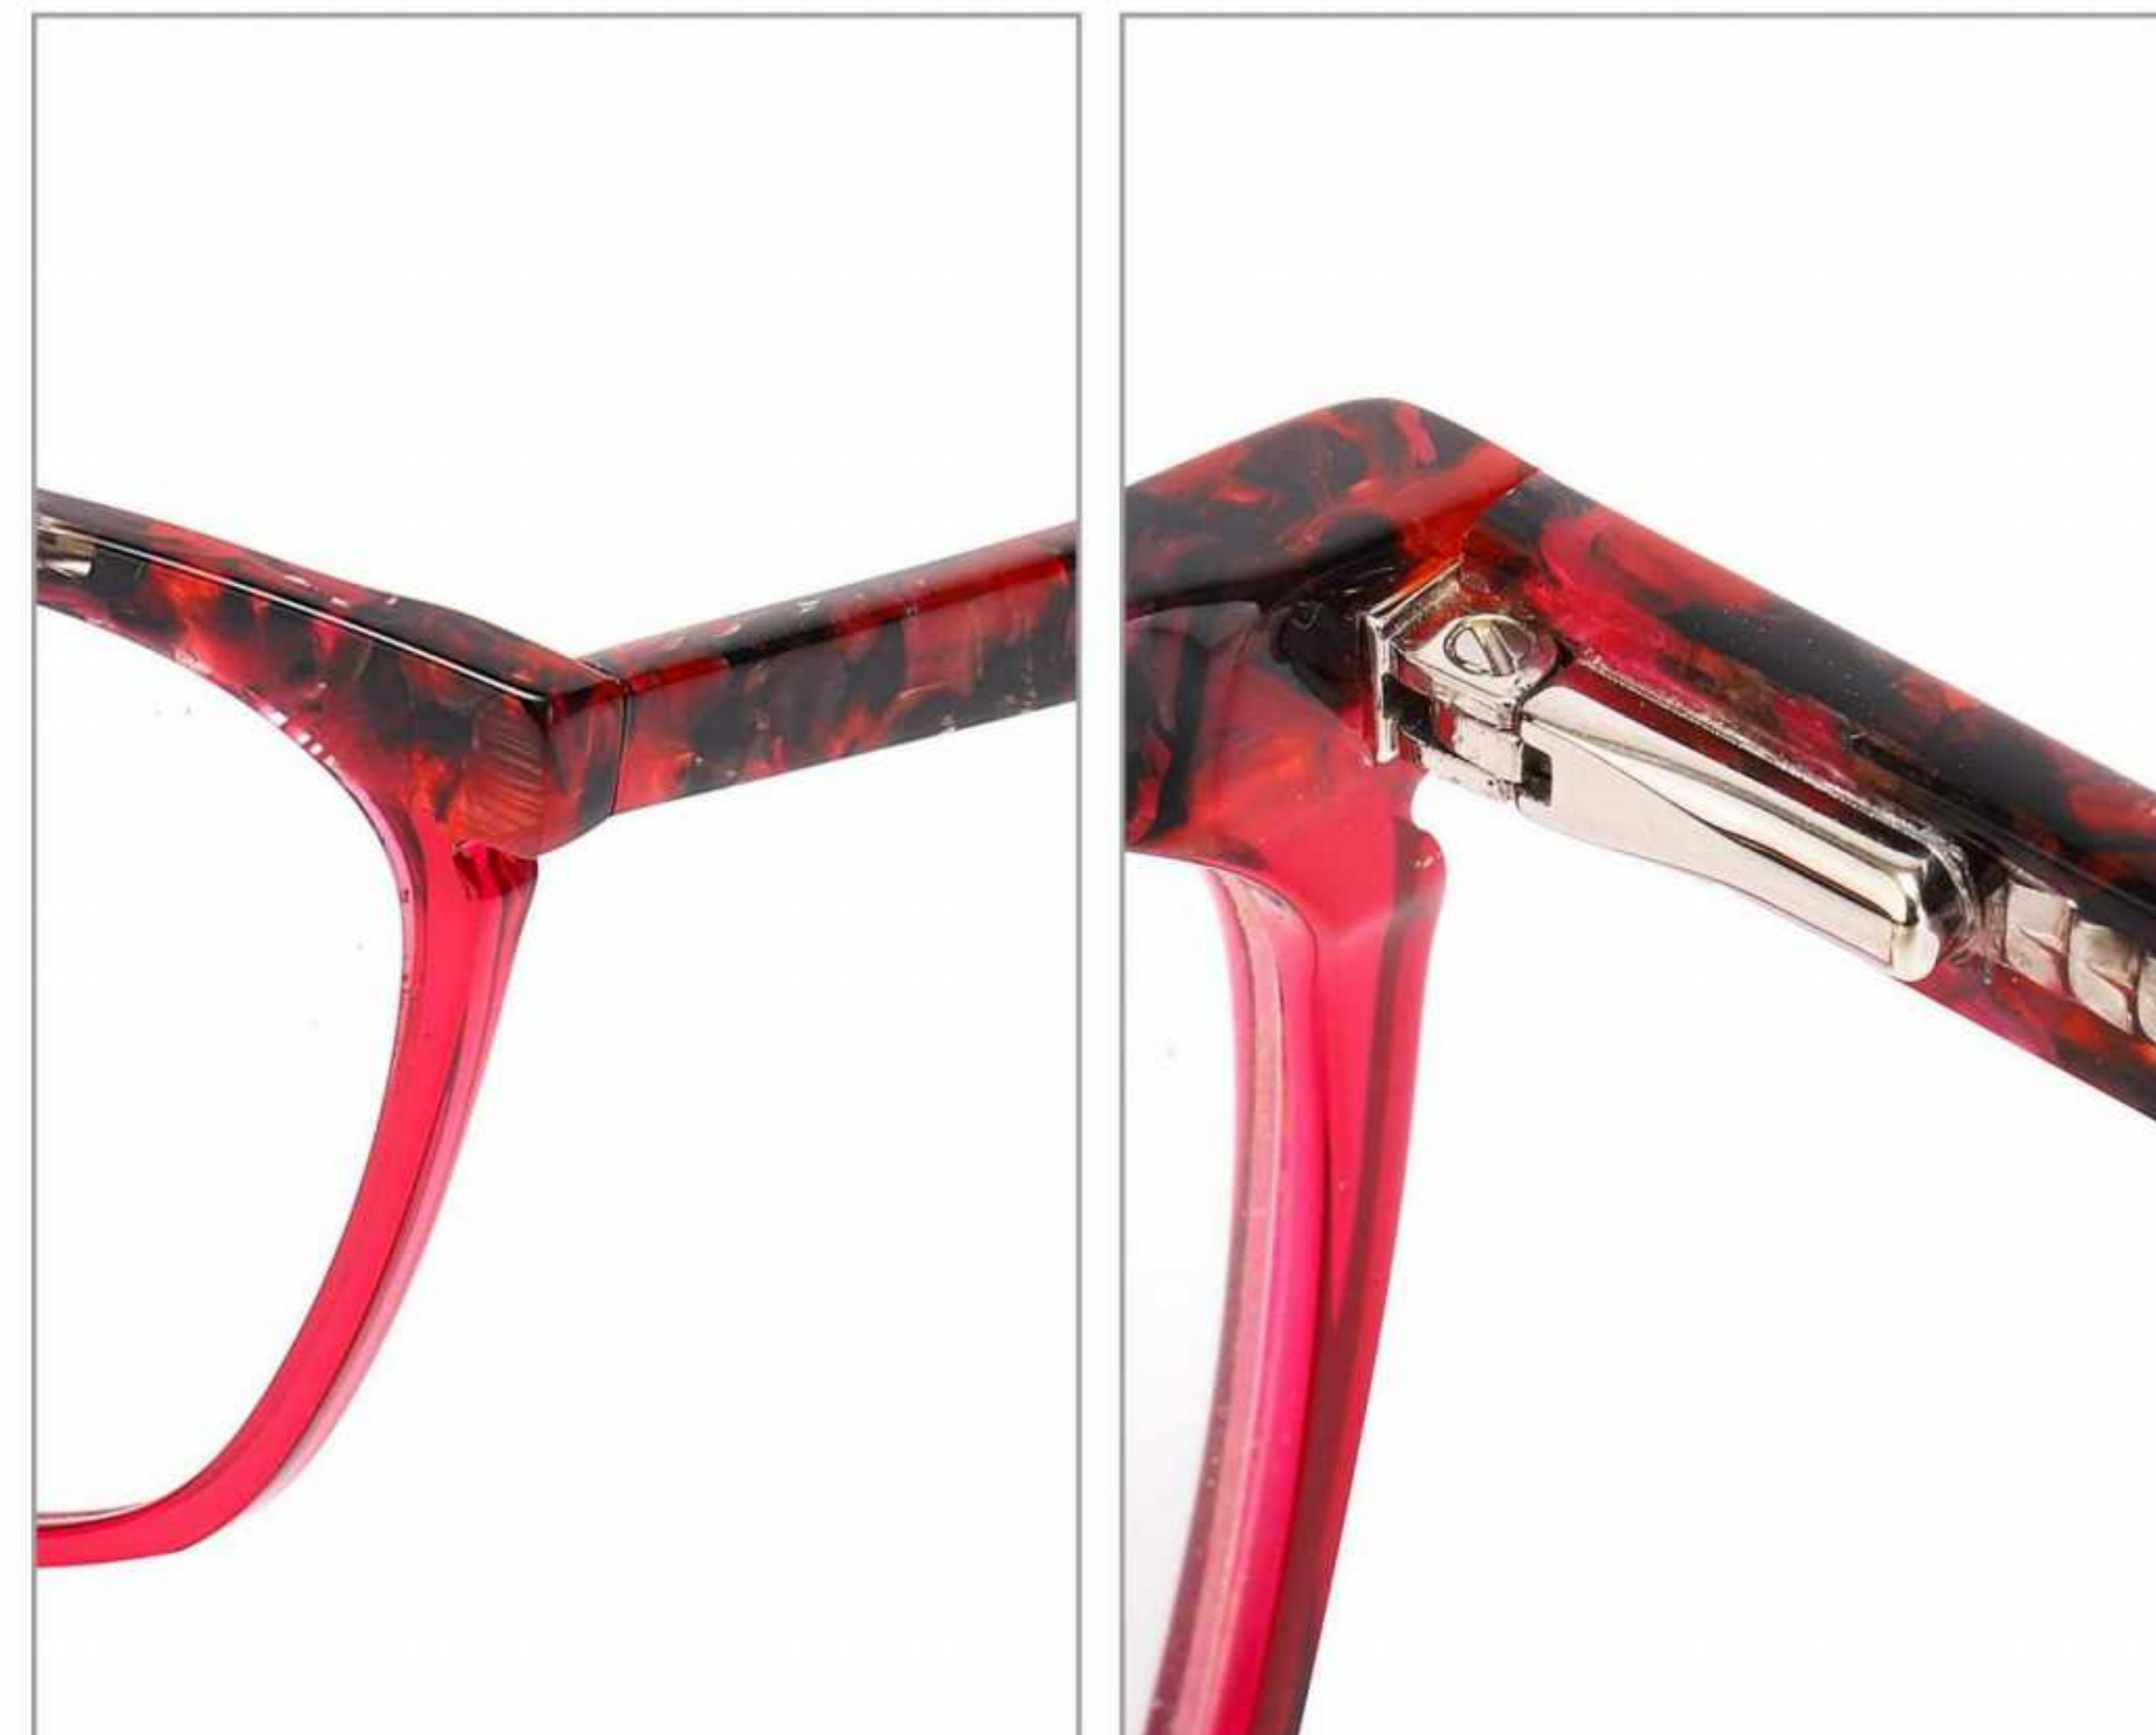

C1 SHINY BLACK

C4 BROWN

NO STOCK

MODEL:BOA1085
SIZE:55 □ 16-140

FRONT VIEW

COLOR DISPLAY

15PCS LEFT

C1 BLUE