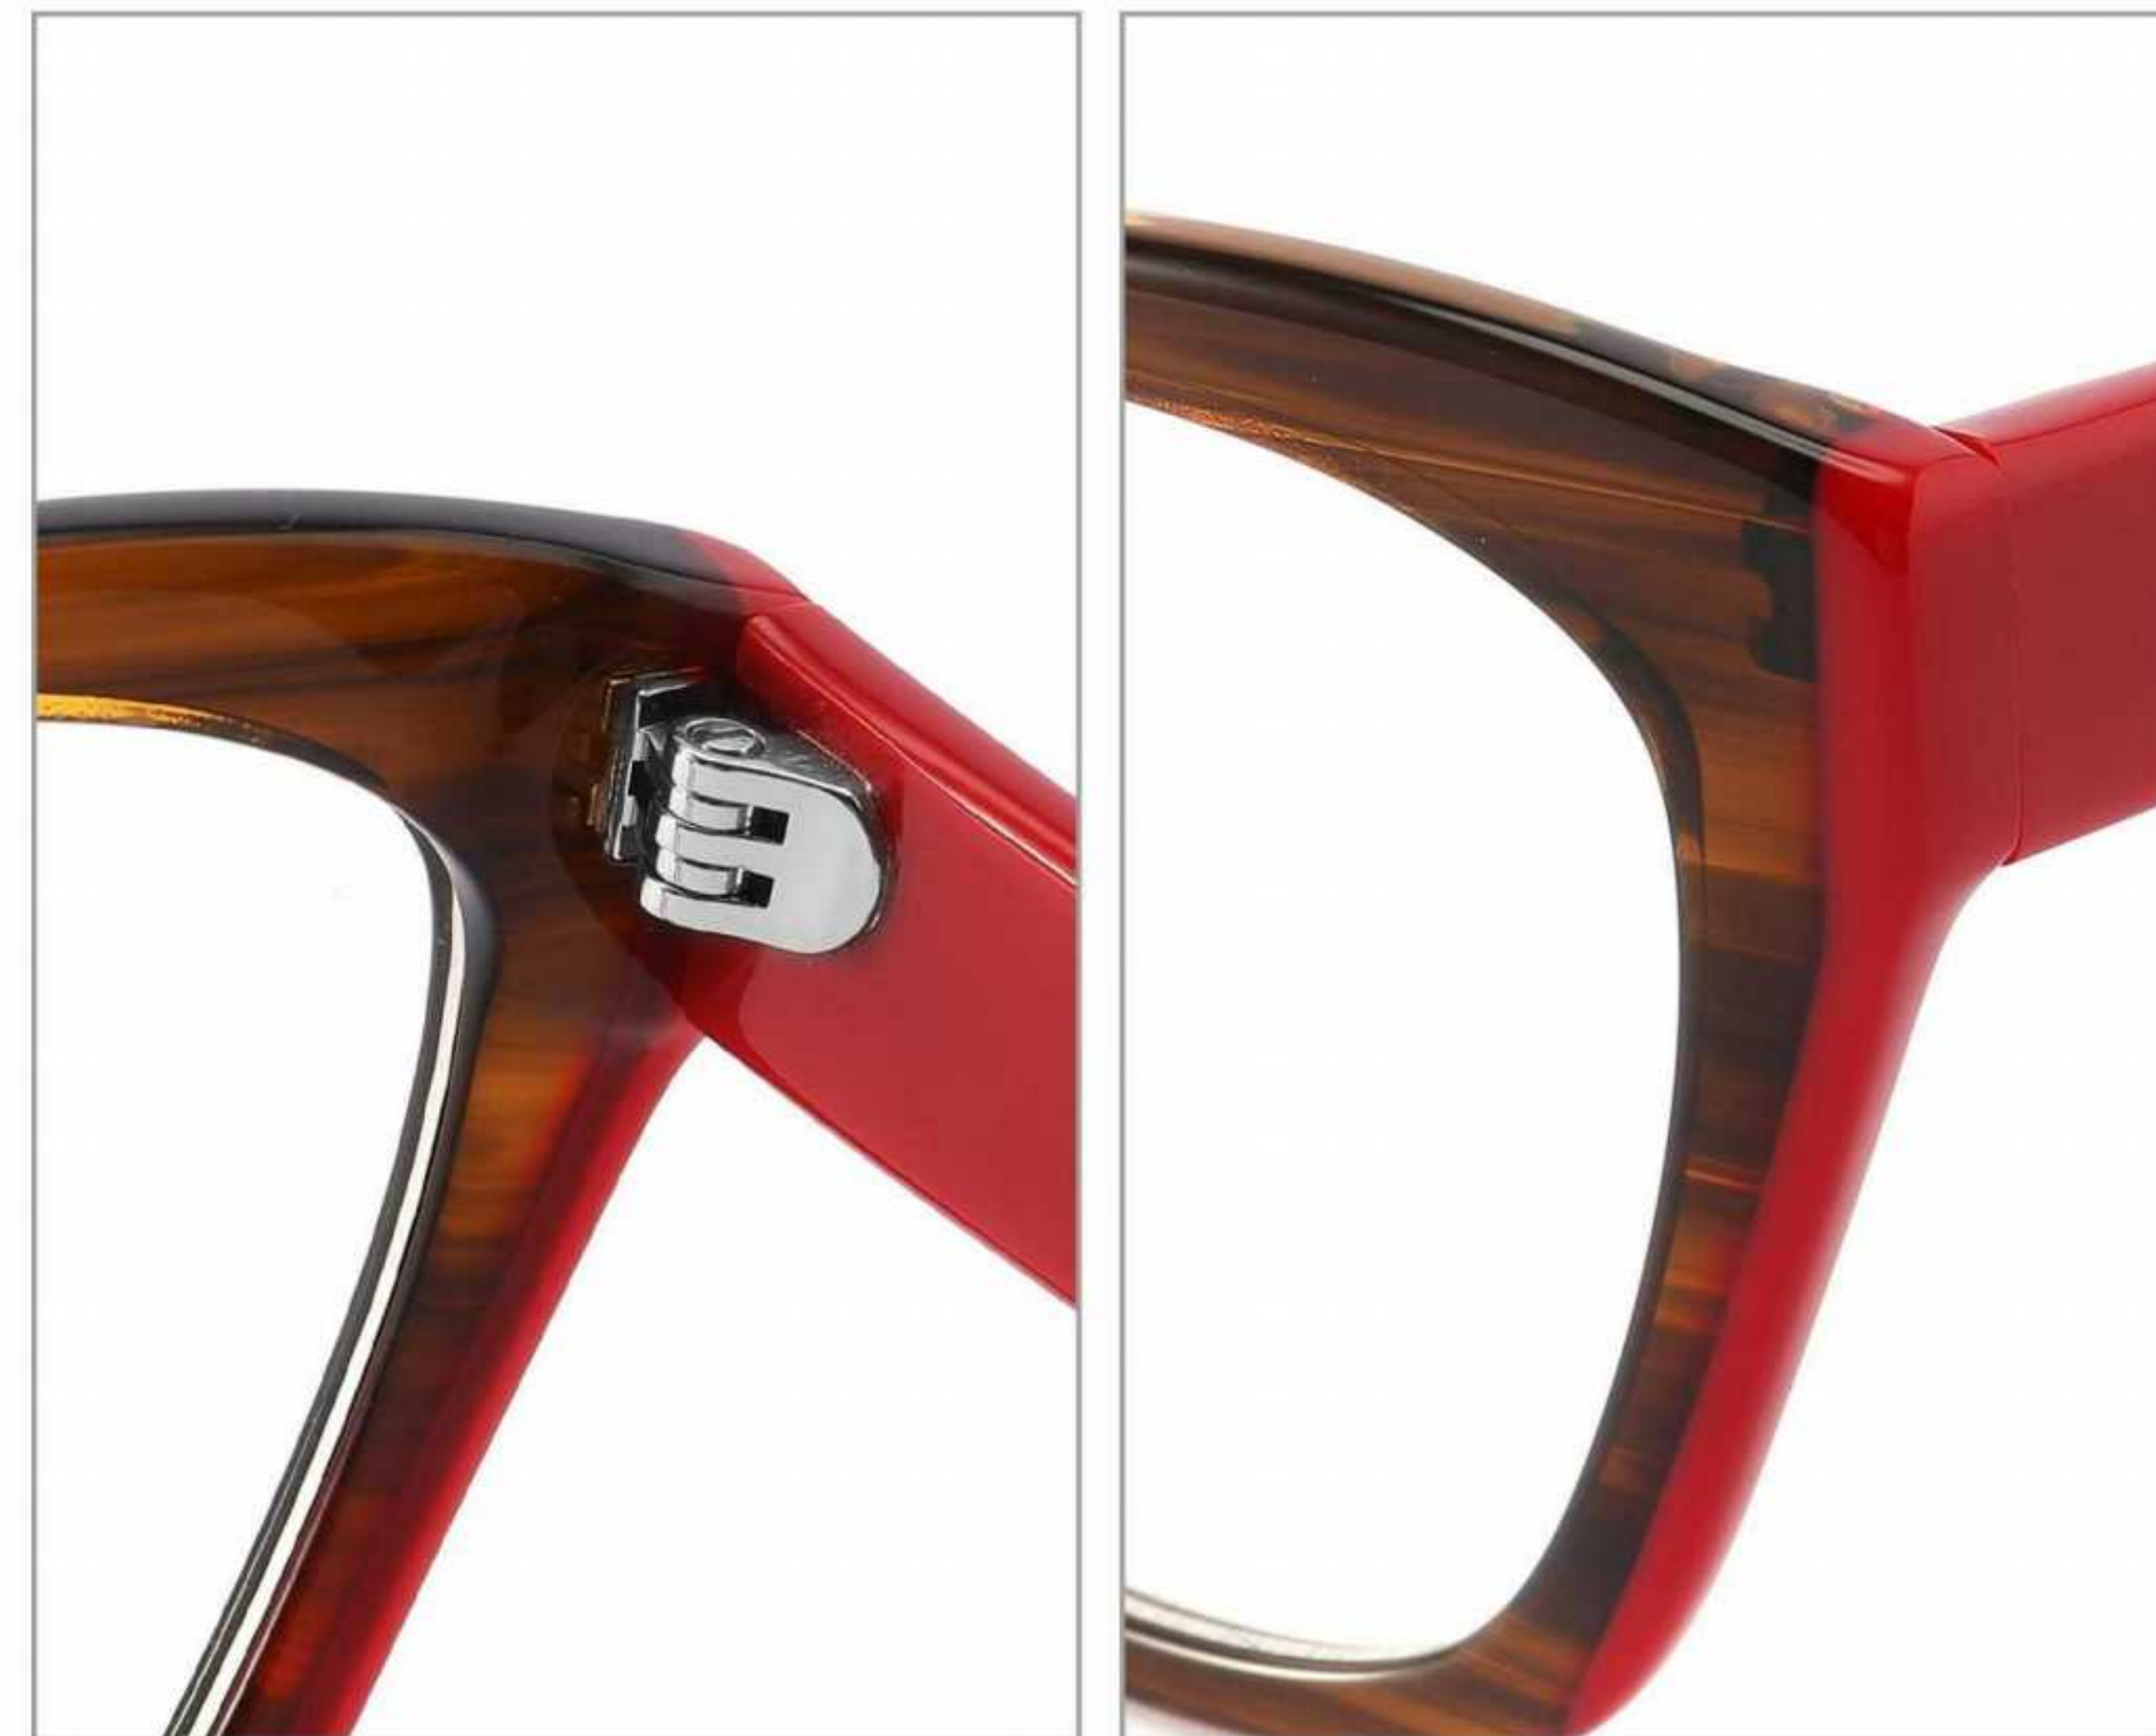

C1 TORTOISESHELL PURPLE

NO STOCK

C2 BROWN STRIPE RED

C3 FUSCIA

C4 NIGHT BLUE RED

MODEL:BOA1269
SIZE:49 □ 18-145
ACETATE

FRONT VIEW

COLOR DISPLAY