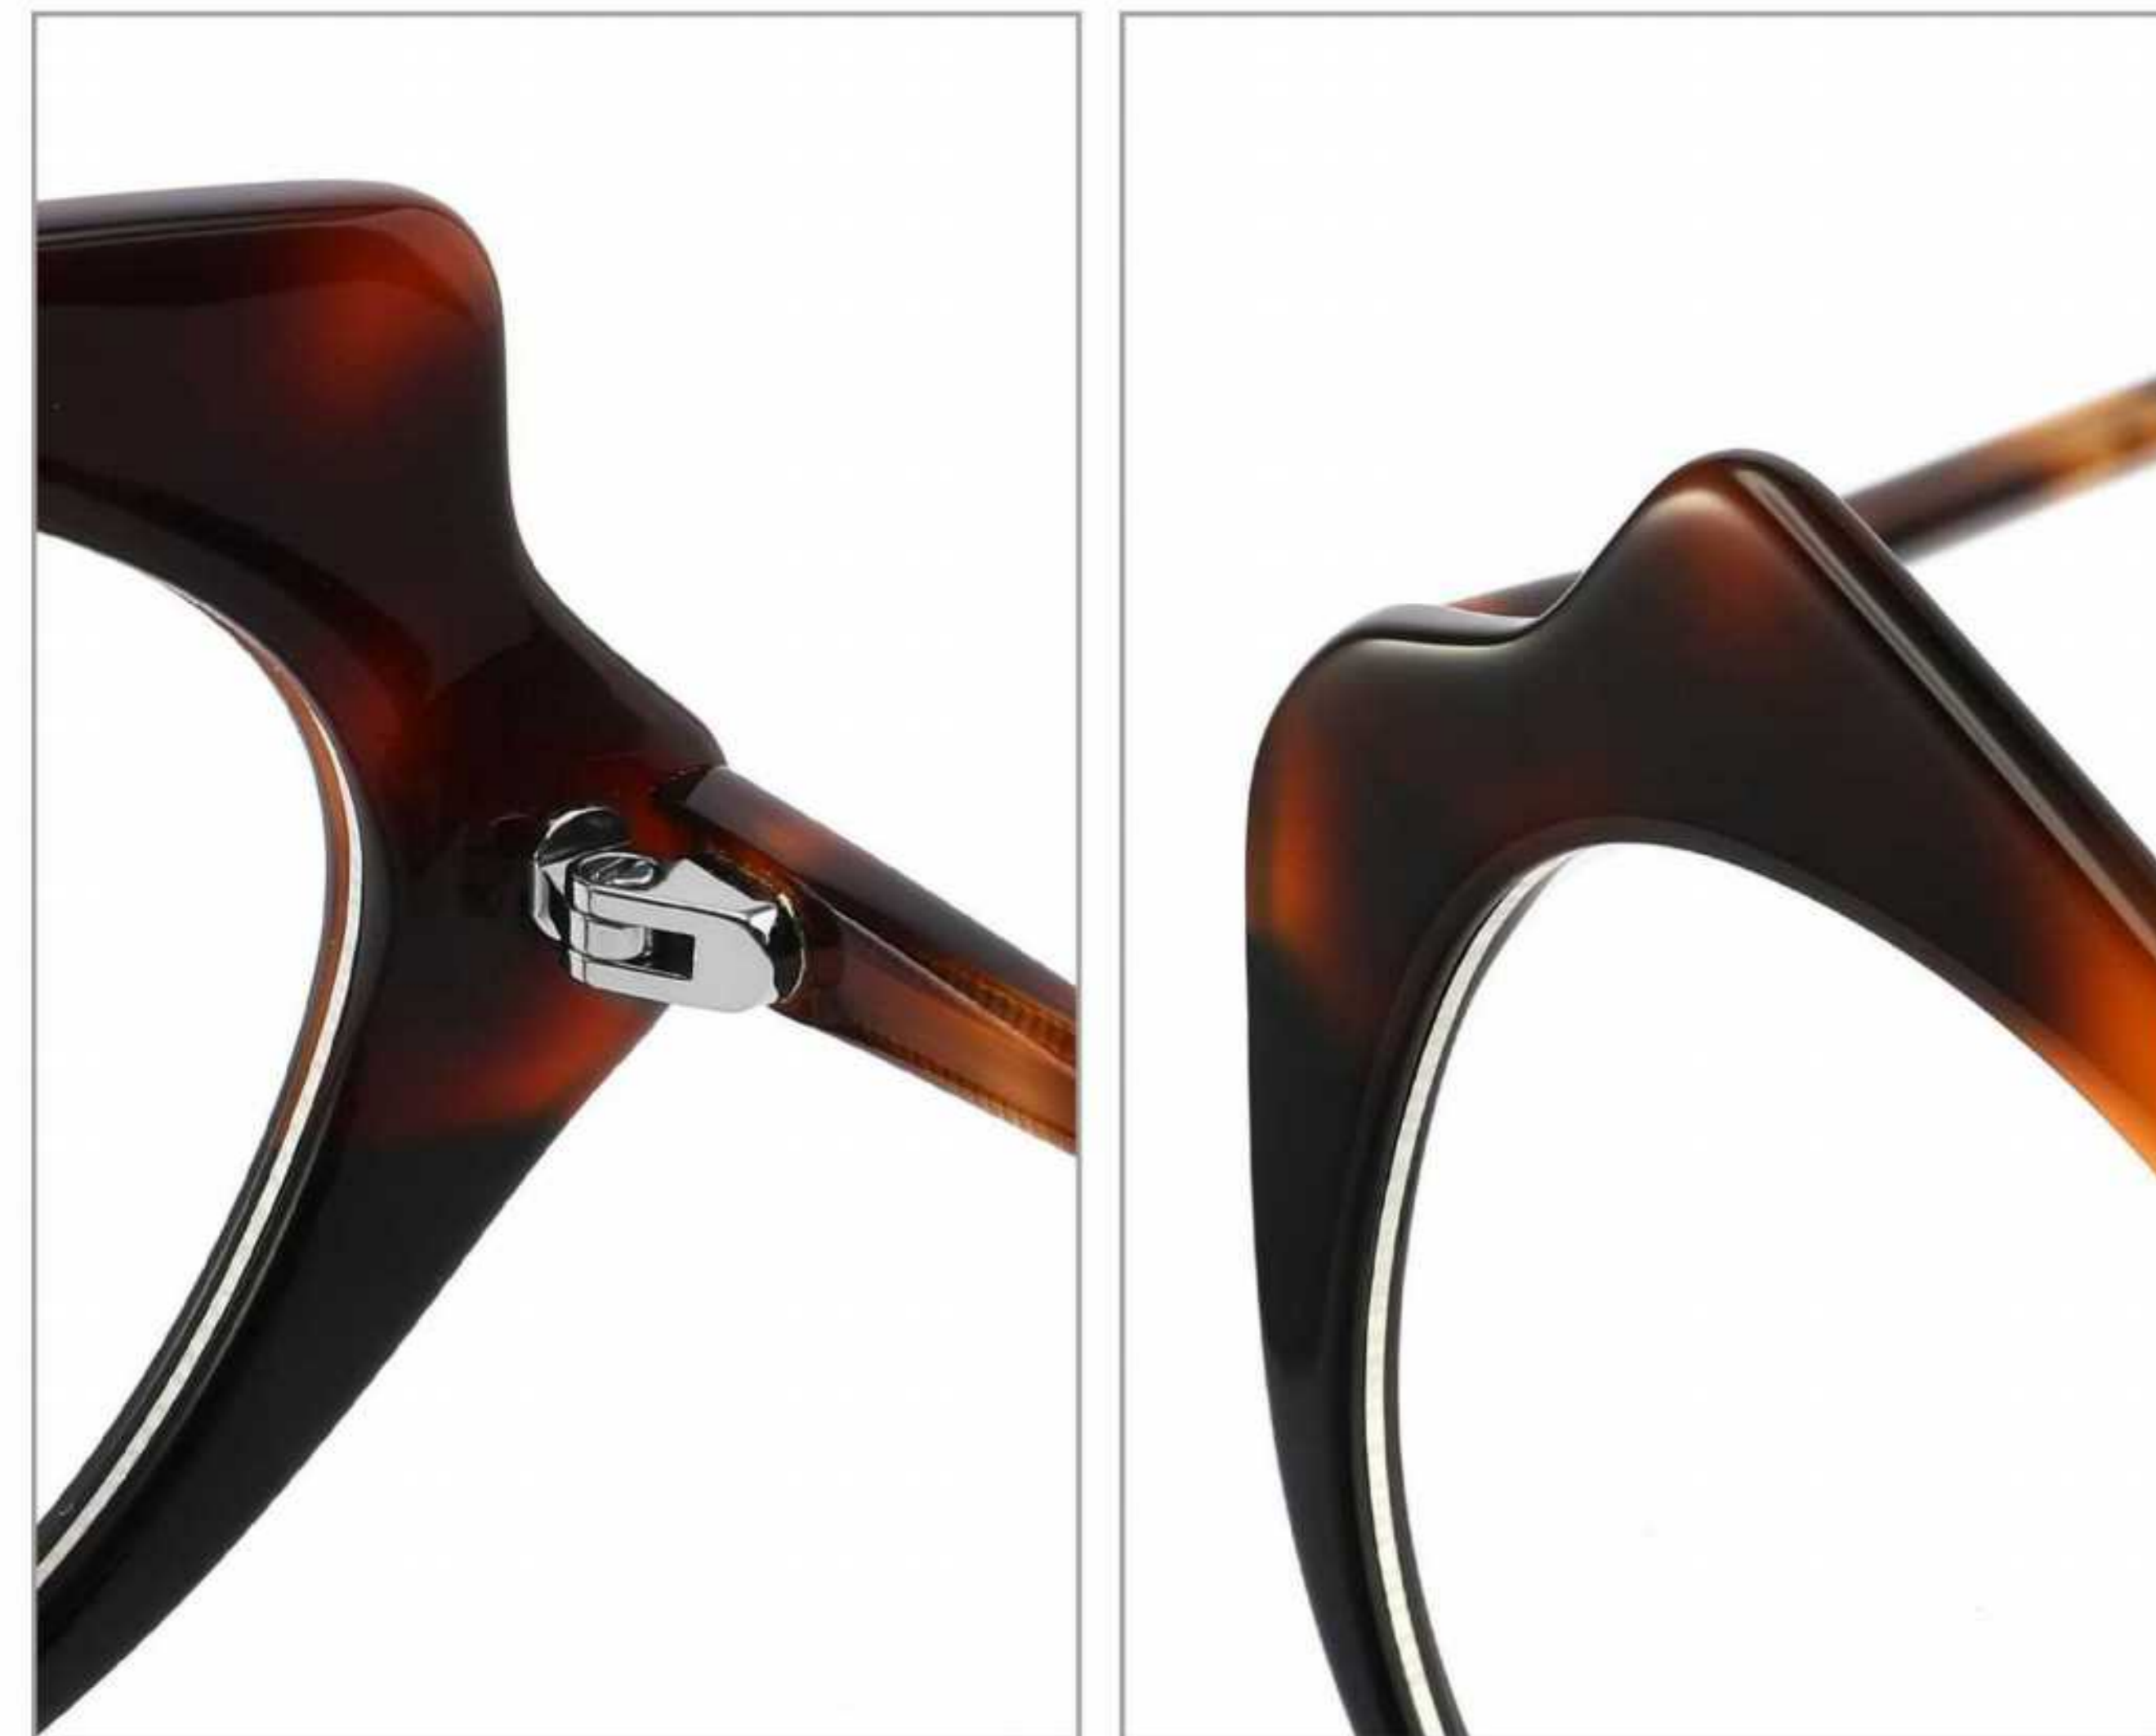

FRONT VIEW

COLOR DISPLAY

C1 TORTOISESHELL