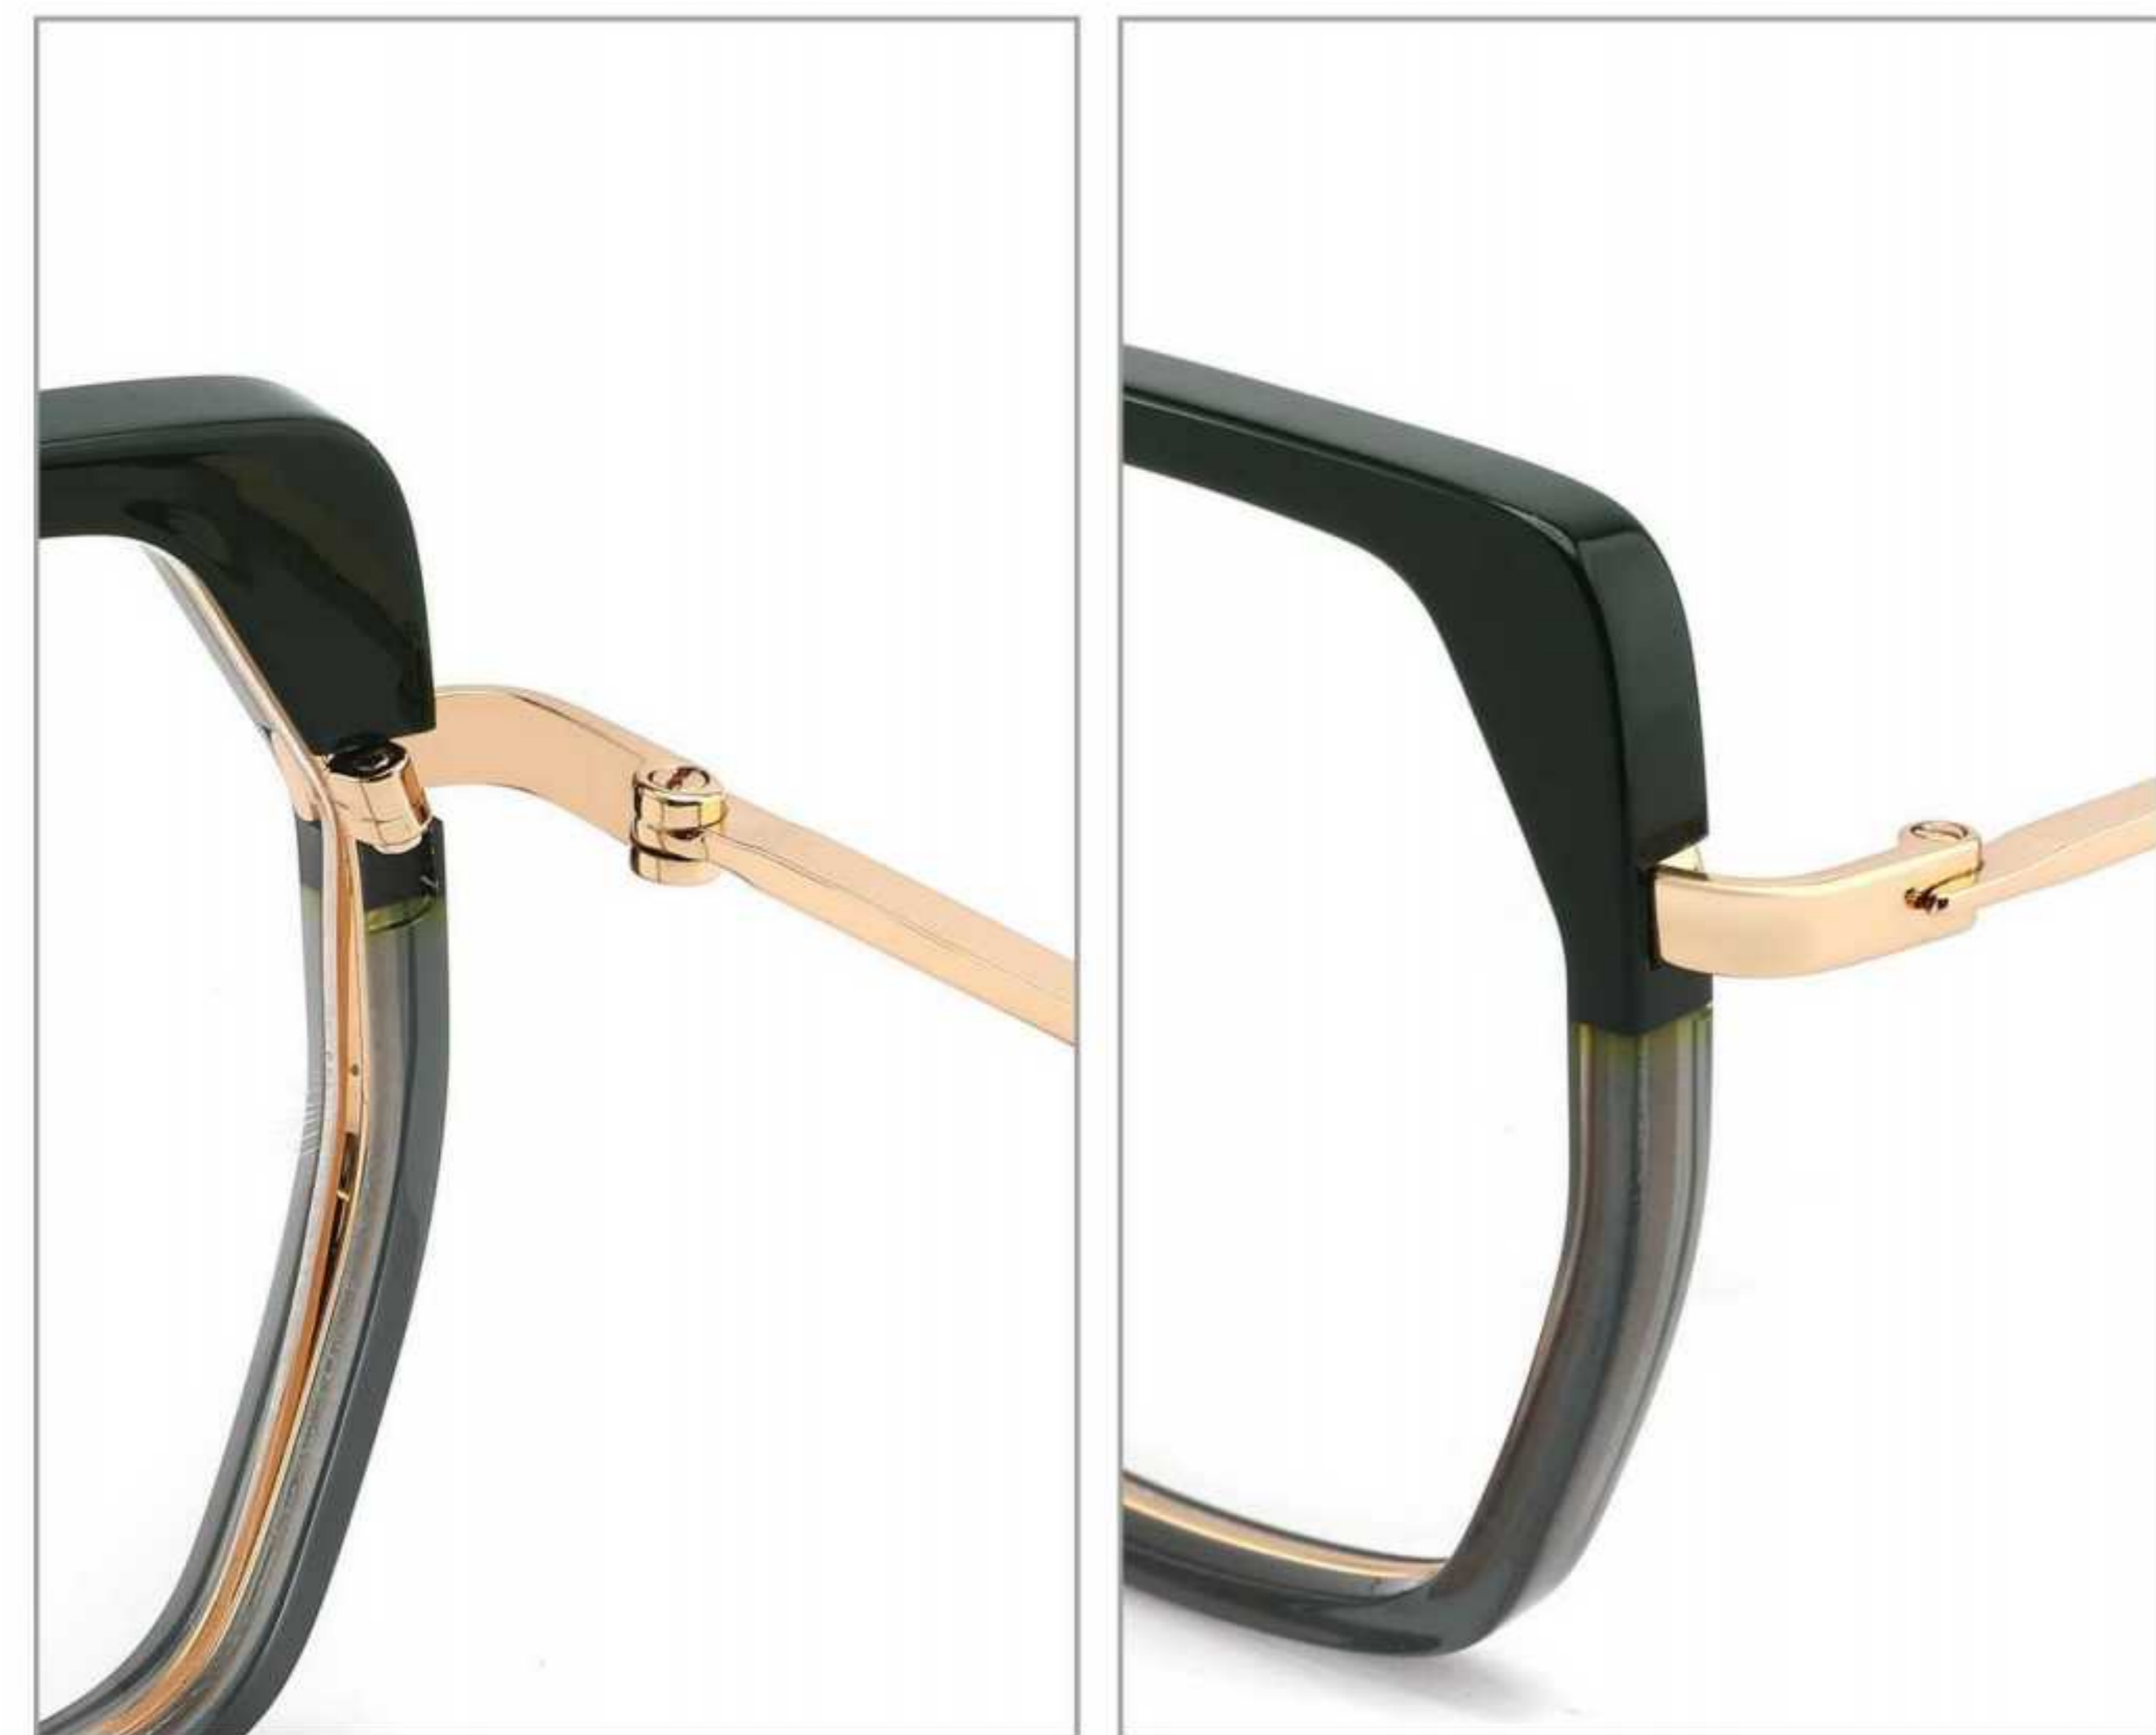

FRONT VIEW

COLOR DISPLAY

NO STOCK

C1 DEMI BROWN/GOLD