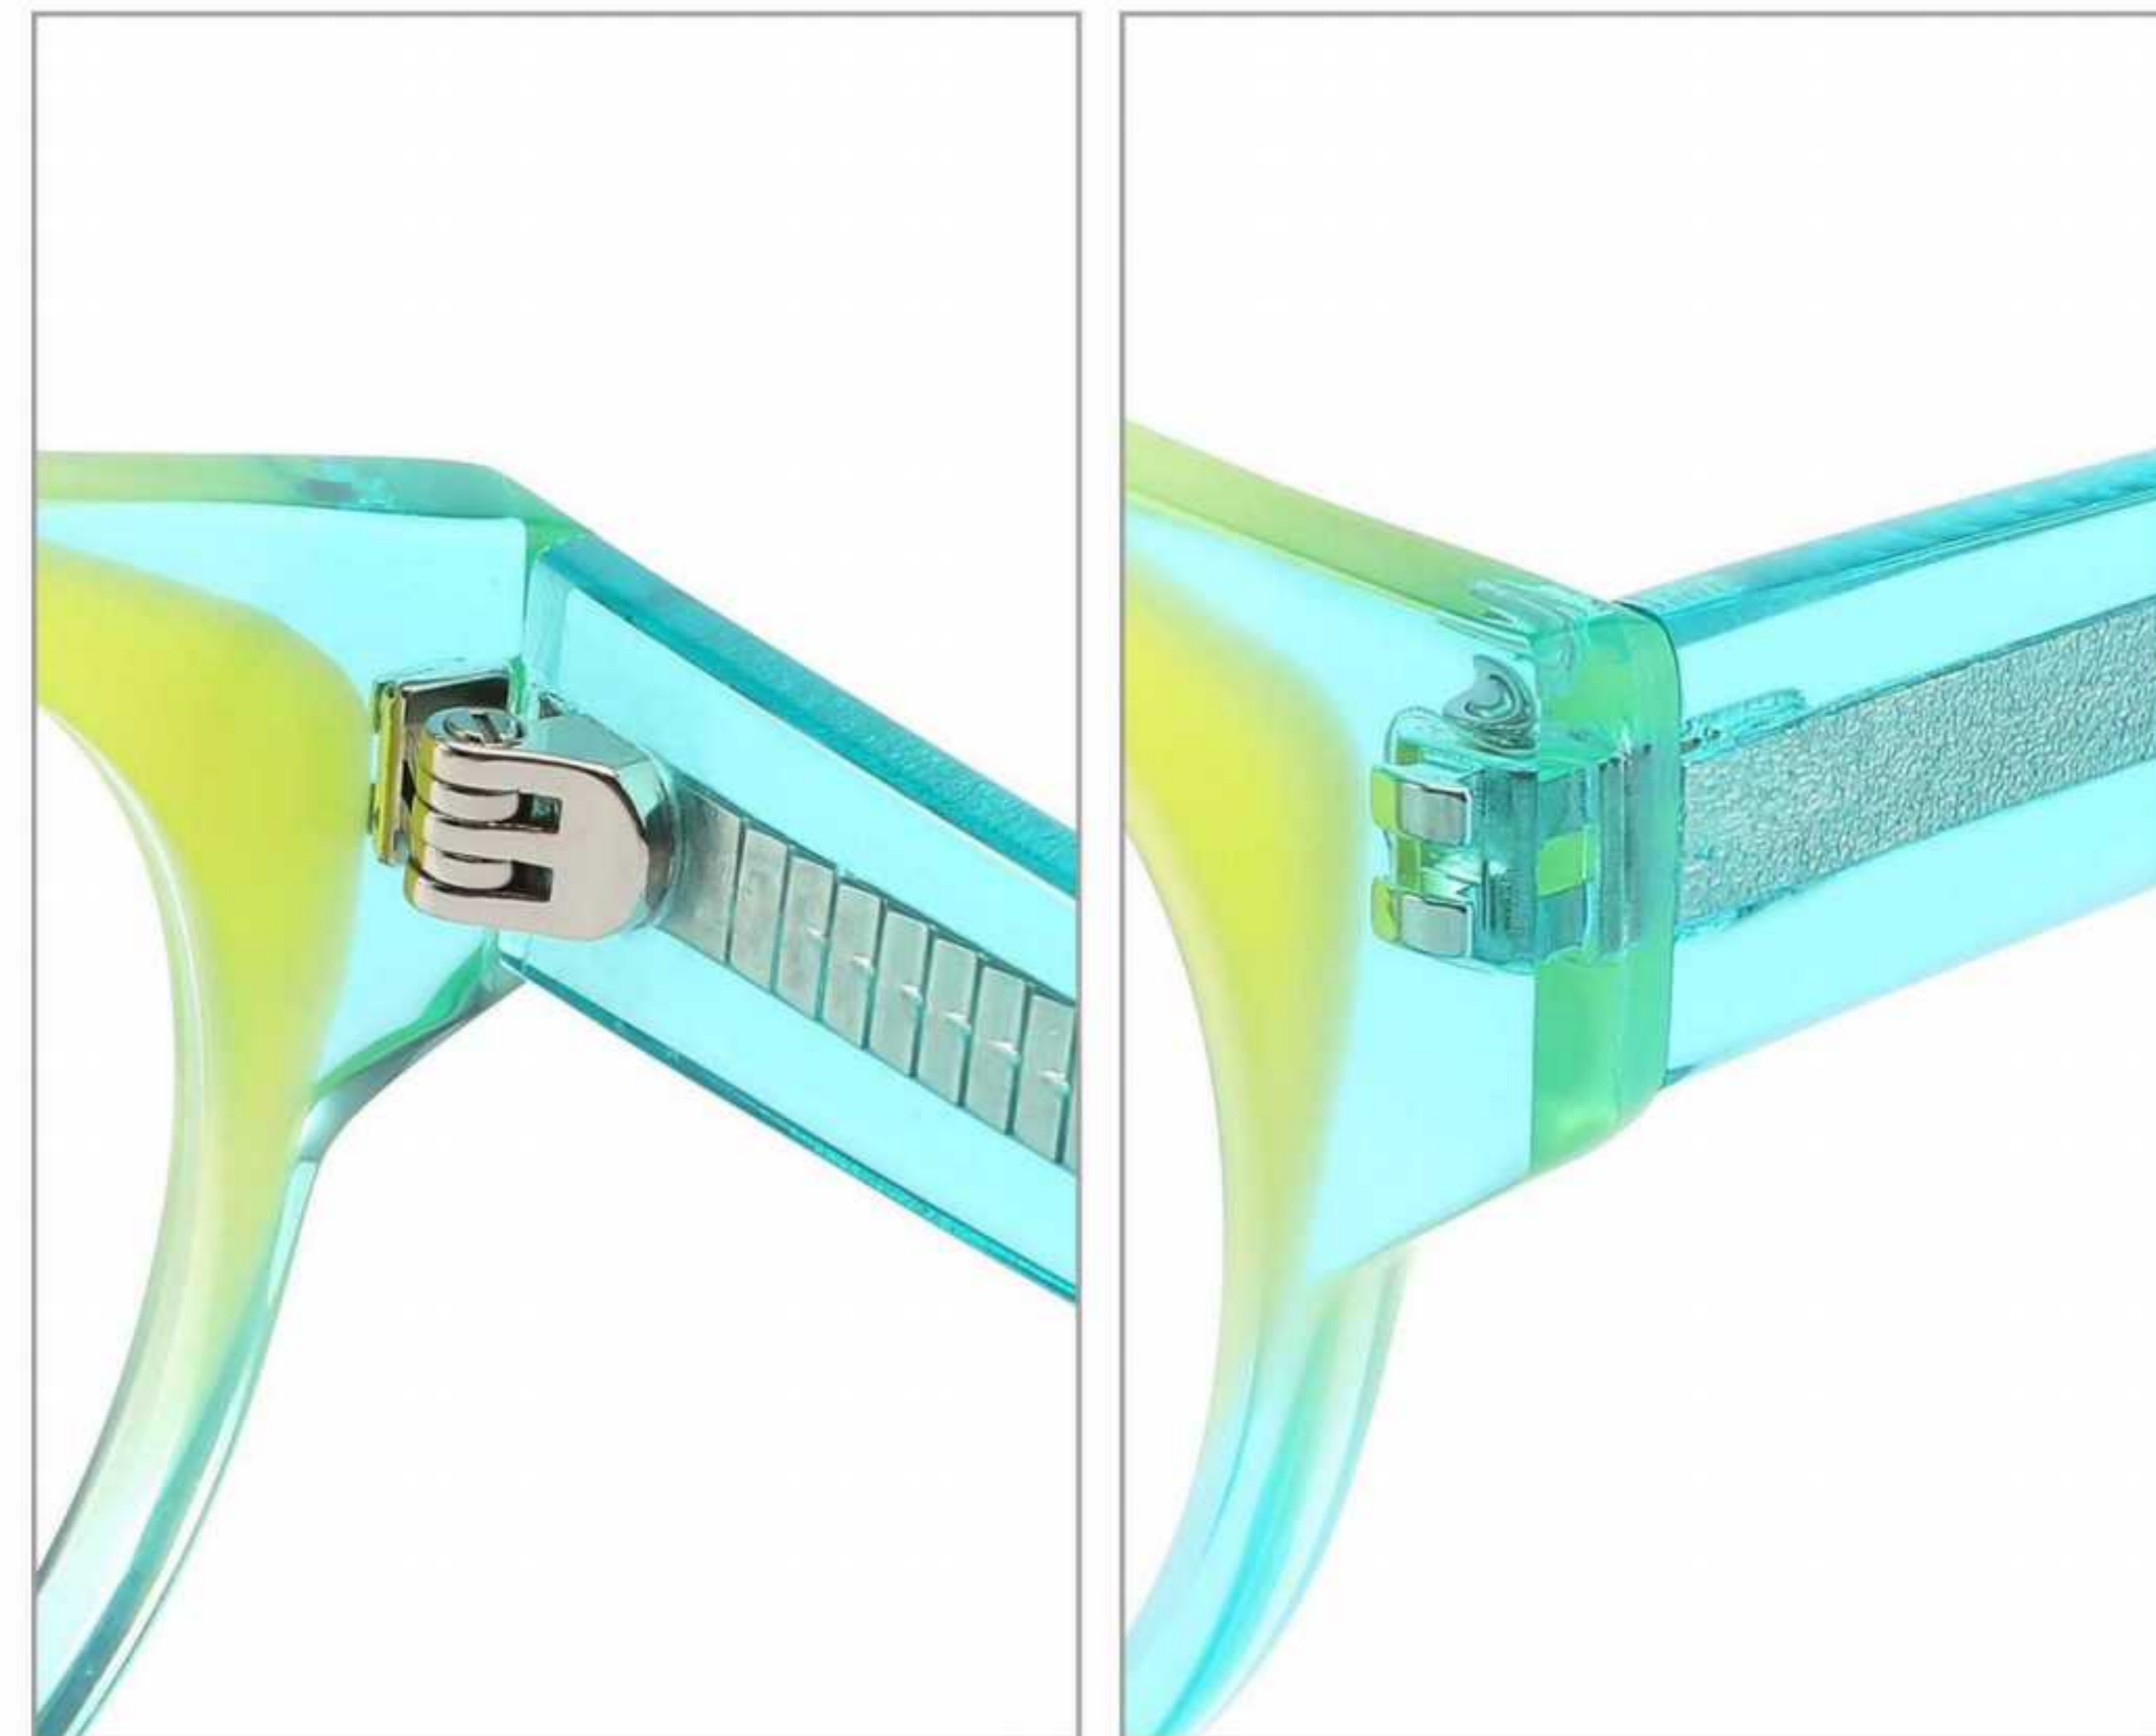

C2 TORTOISESHELL ROSE RED

C3 LIGHT ORANGE PURPLE

C4 PINK GREEN

Introduced a new dimension,
re examined the mirror legs,
and created a more confident style.

MODEL:VA6503
SIZE:48 □ 21-145
ACETATE

FRONT VIEW

COLOR DISPLAY