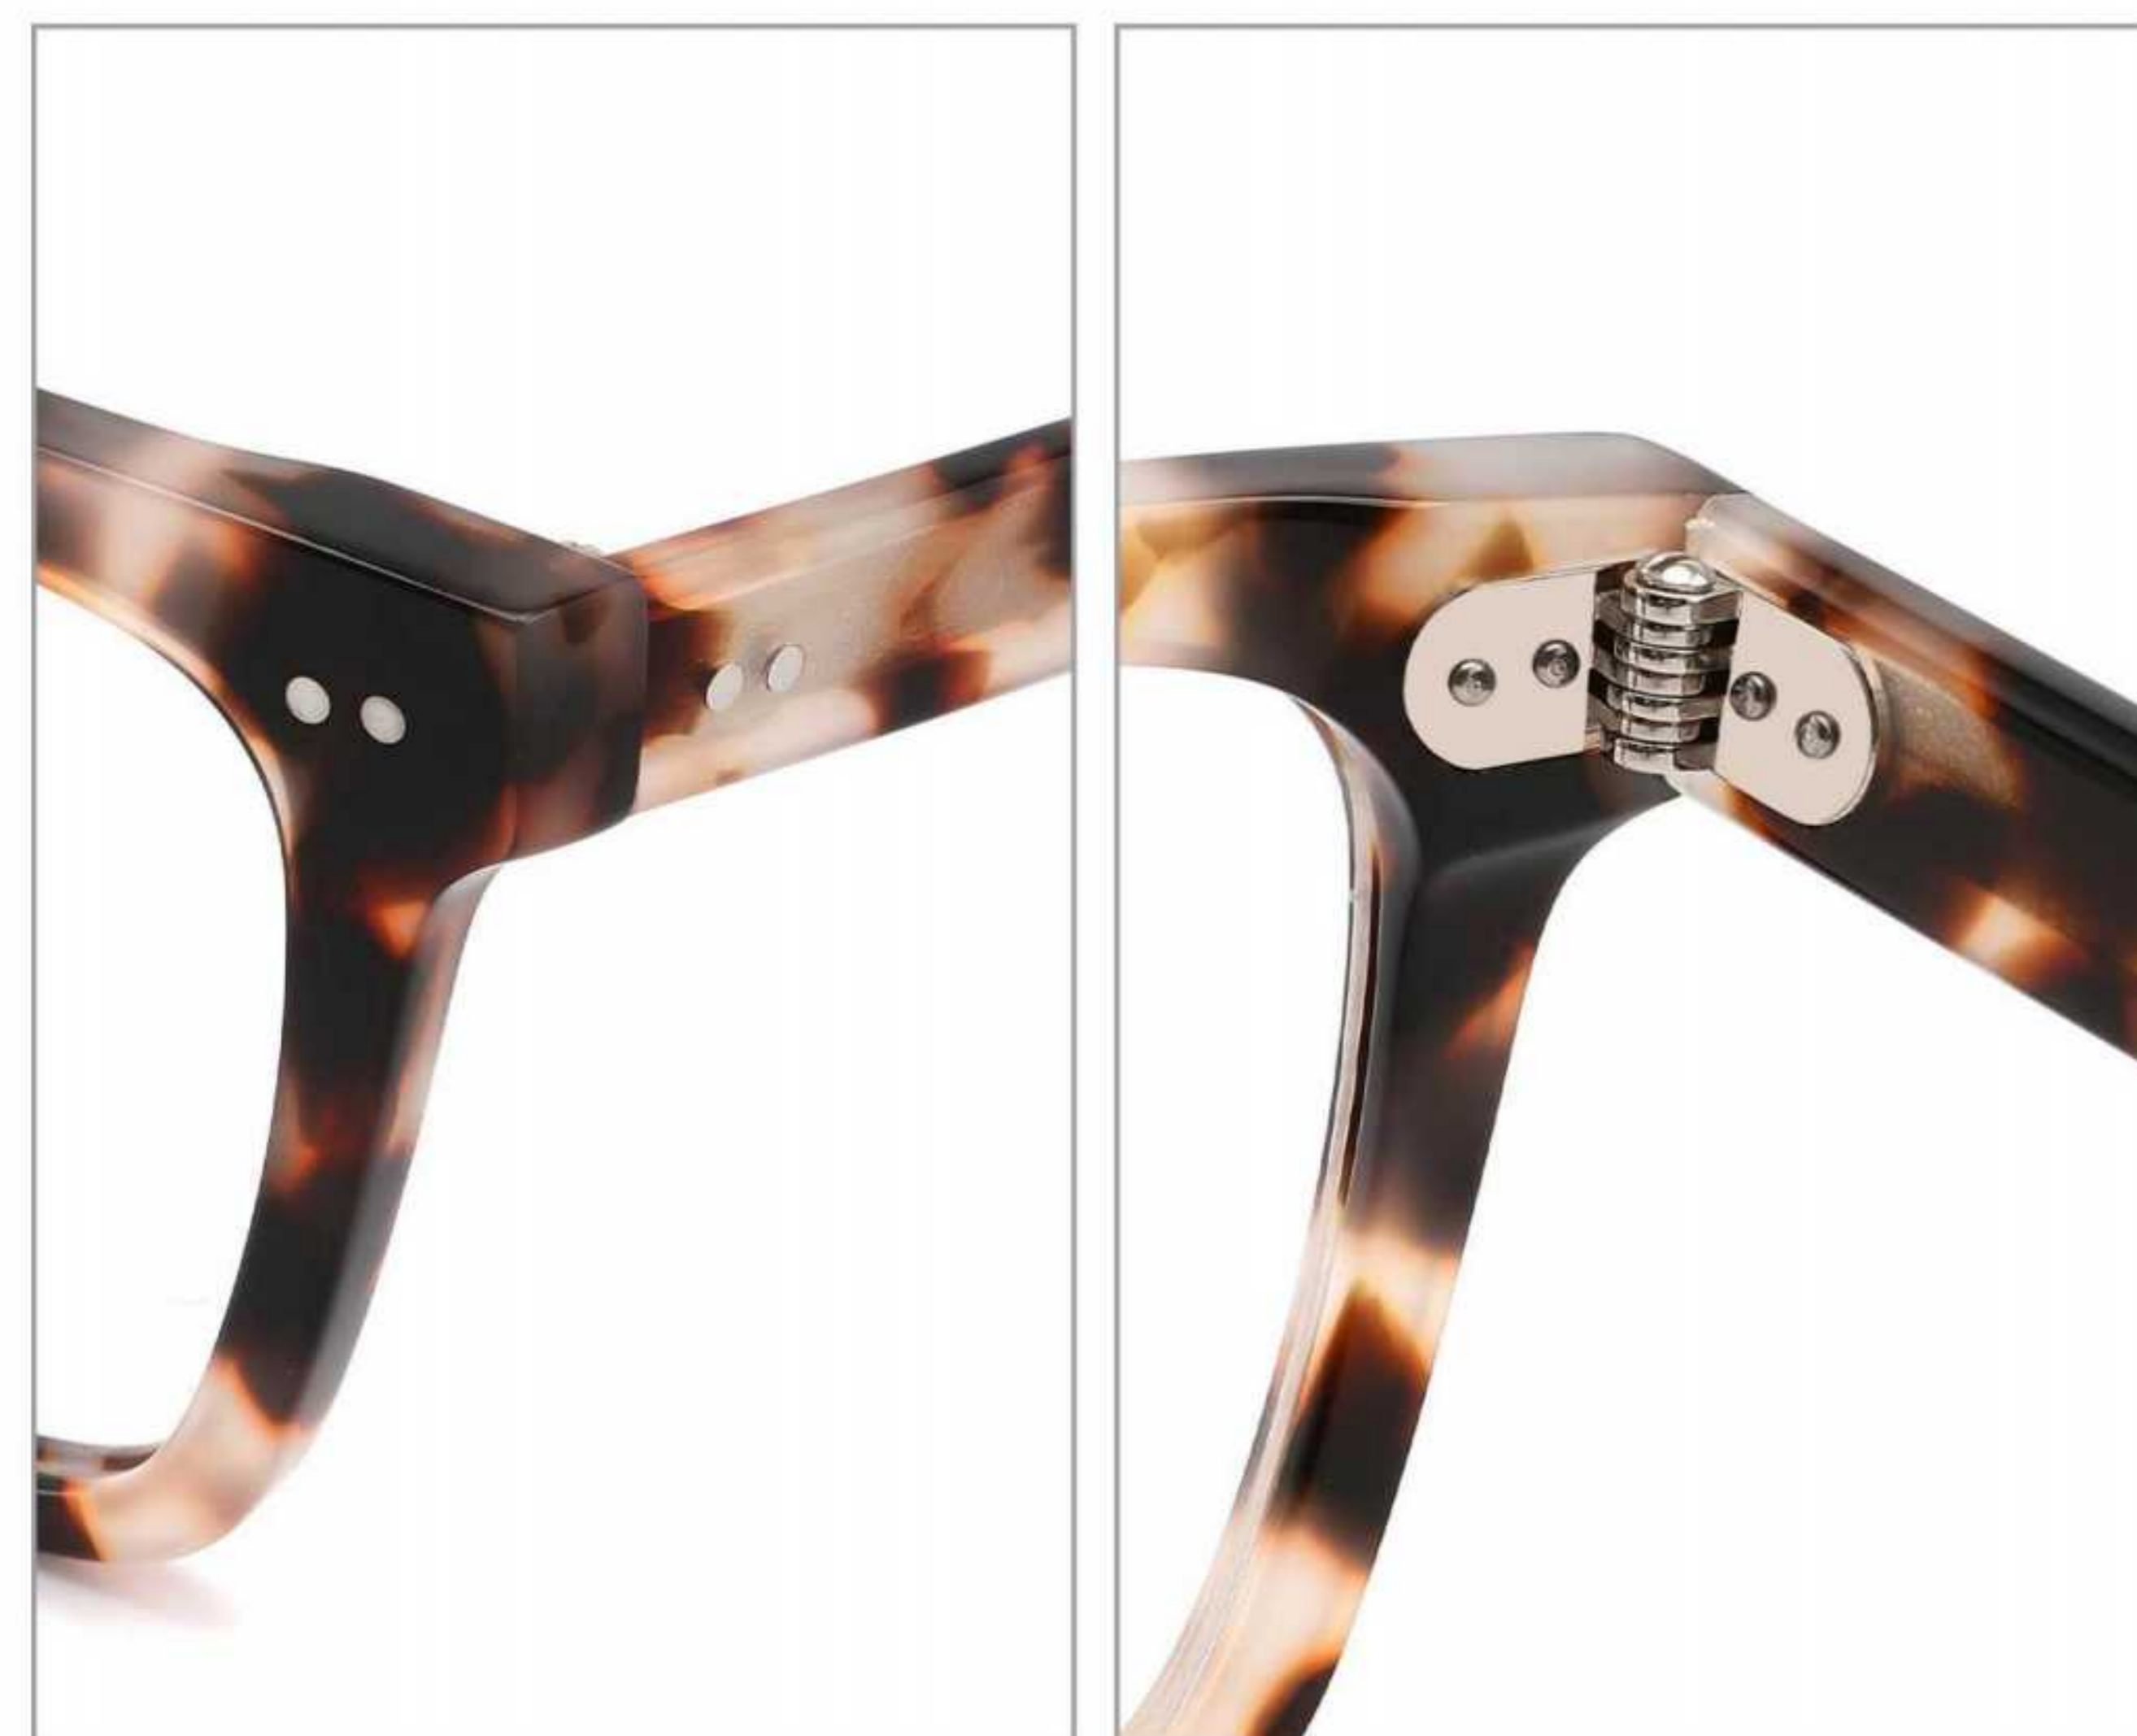

C1 BALCK

C2 TORTOISESHELL

14PCS LEFT

NO STOCK

C3 TRANSPARENT

NO STOCK

C4 PINK TORTOISESHELL

MODEL:BOA1159
SIZE:49 □ 23-140