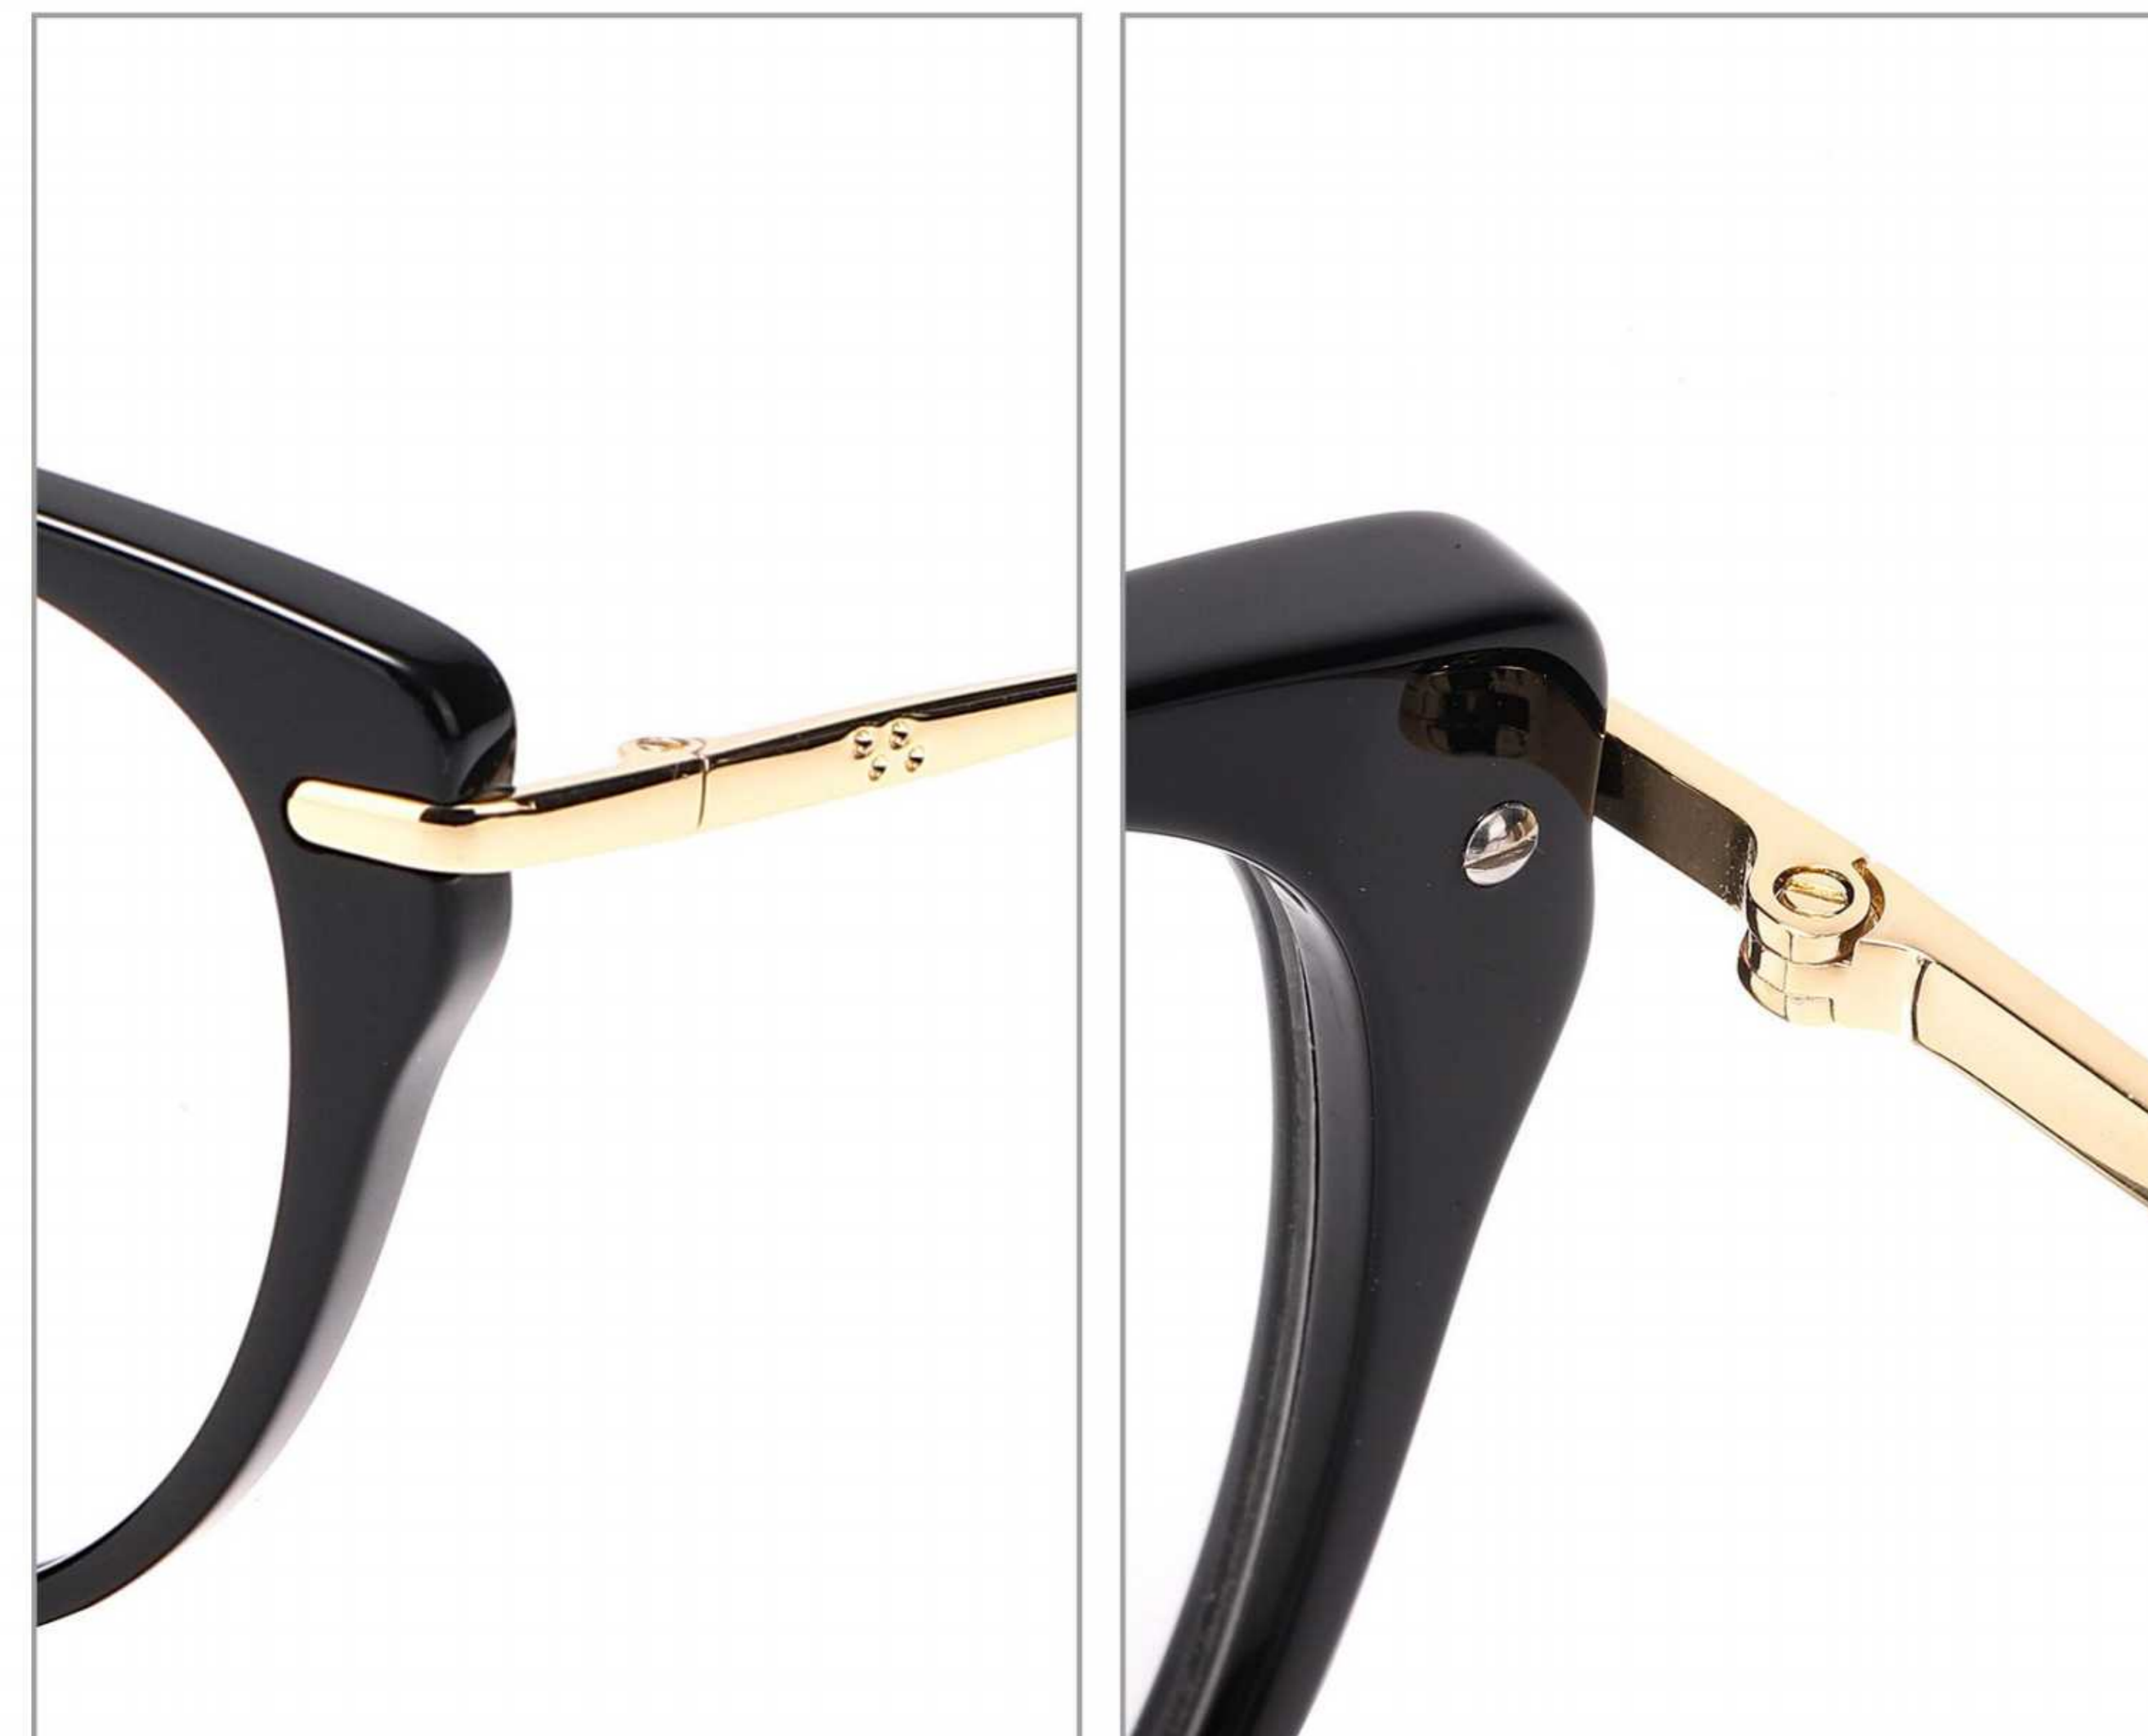

MODEL:BOA1001
SIZE:48 □ 21-140

FRONT VIEW

COLOR DISPLAY

C3 PINK DEMI

C4 BLUE MARBLE

MODEL:BOA1086
SIZE:50 □ 18-137

FRONT VIEW

COLOR DISPLAY