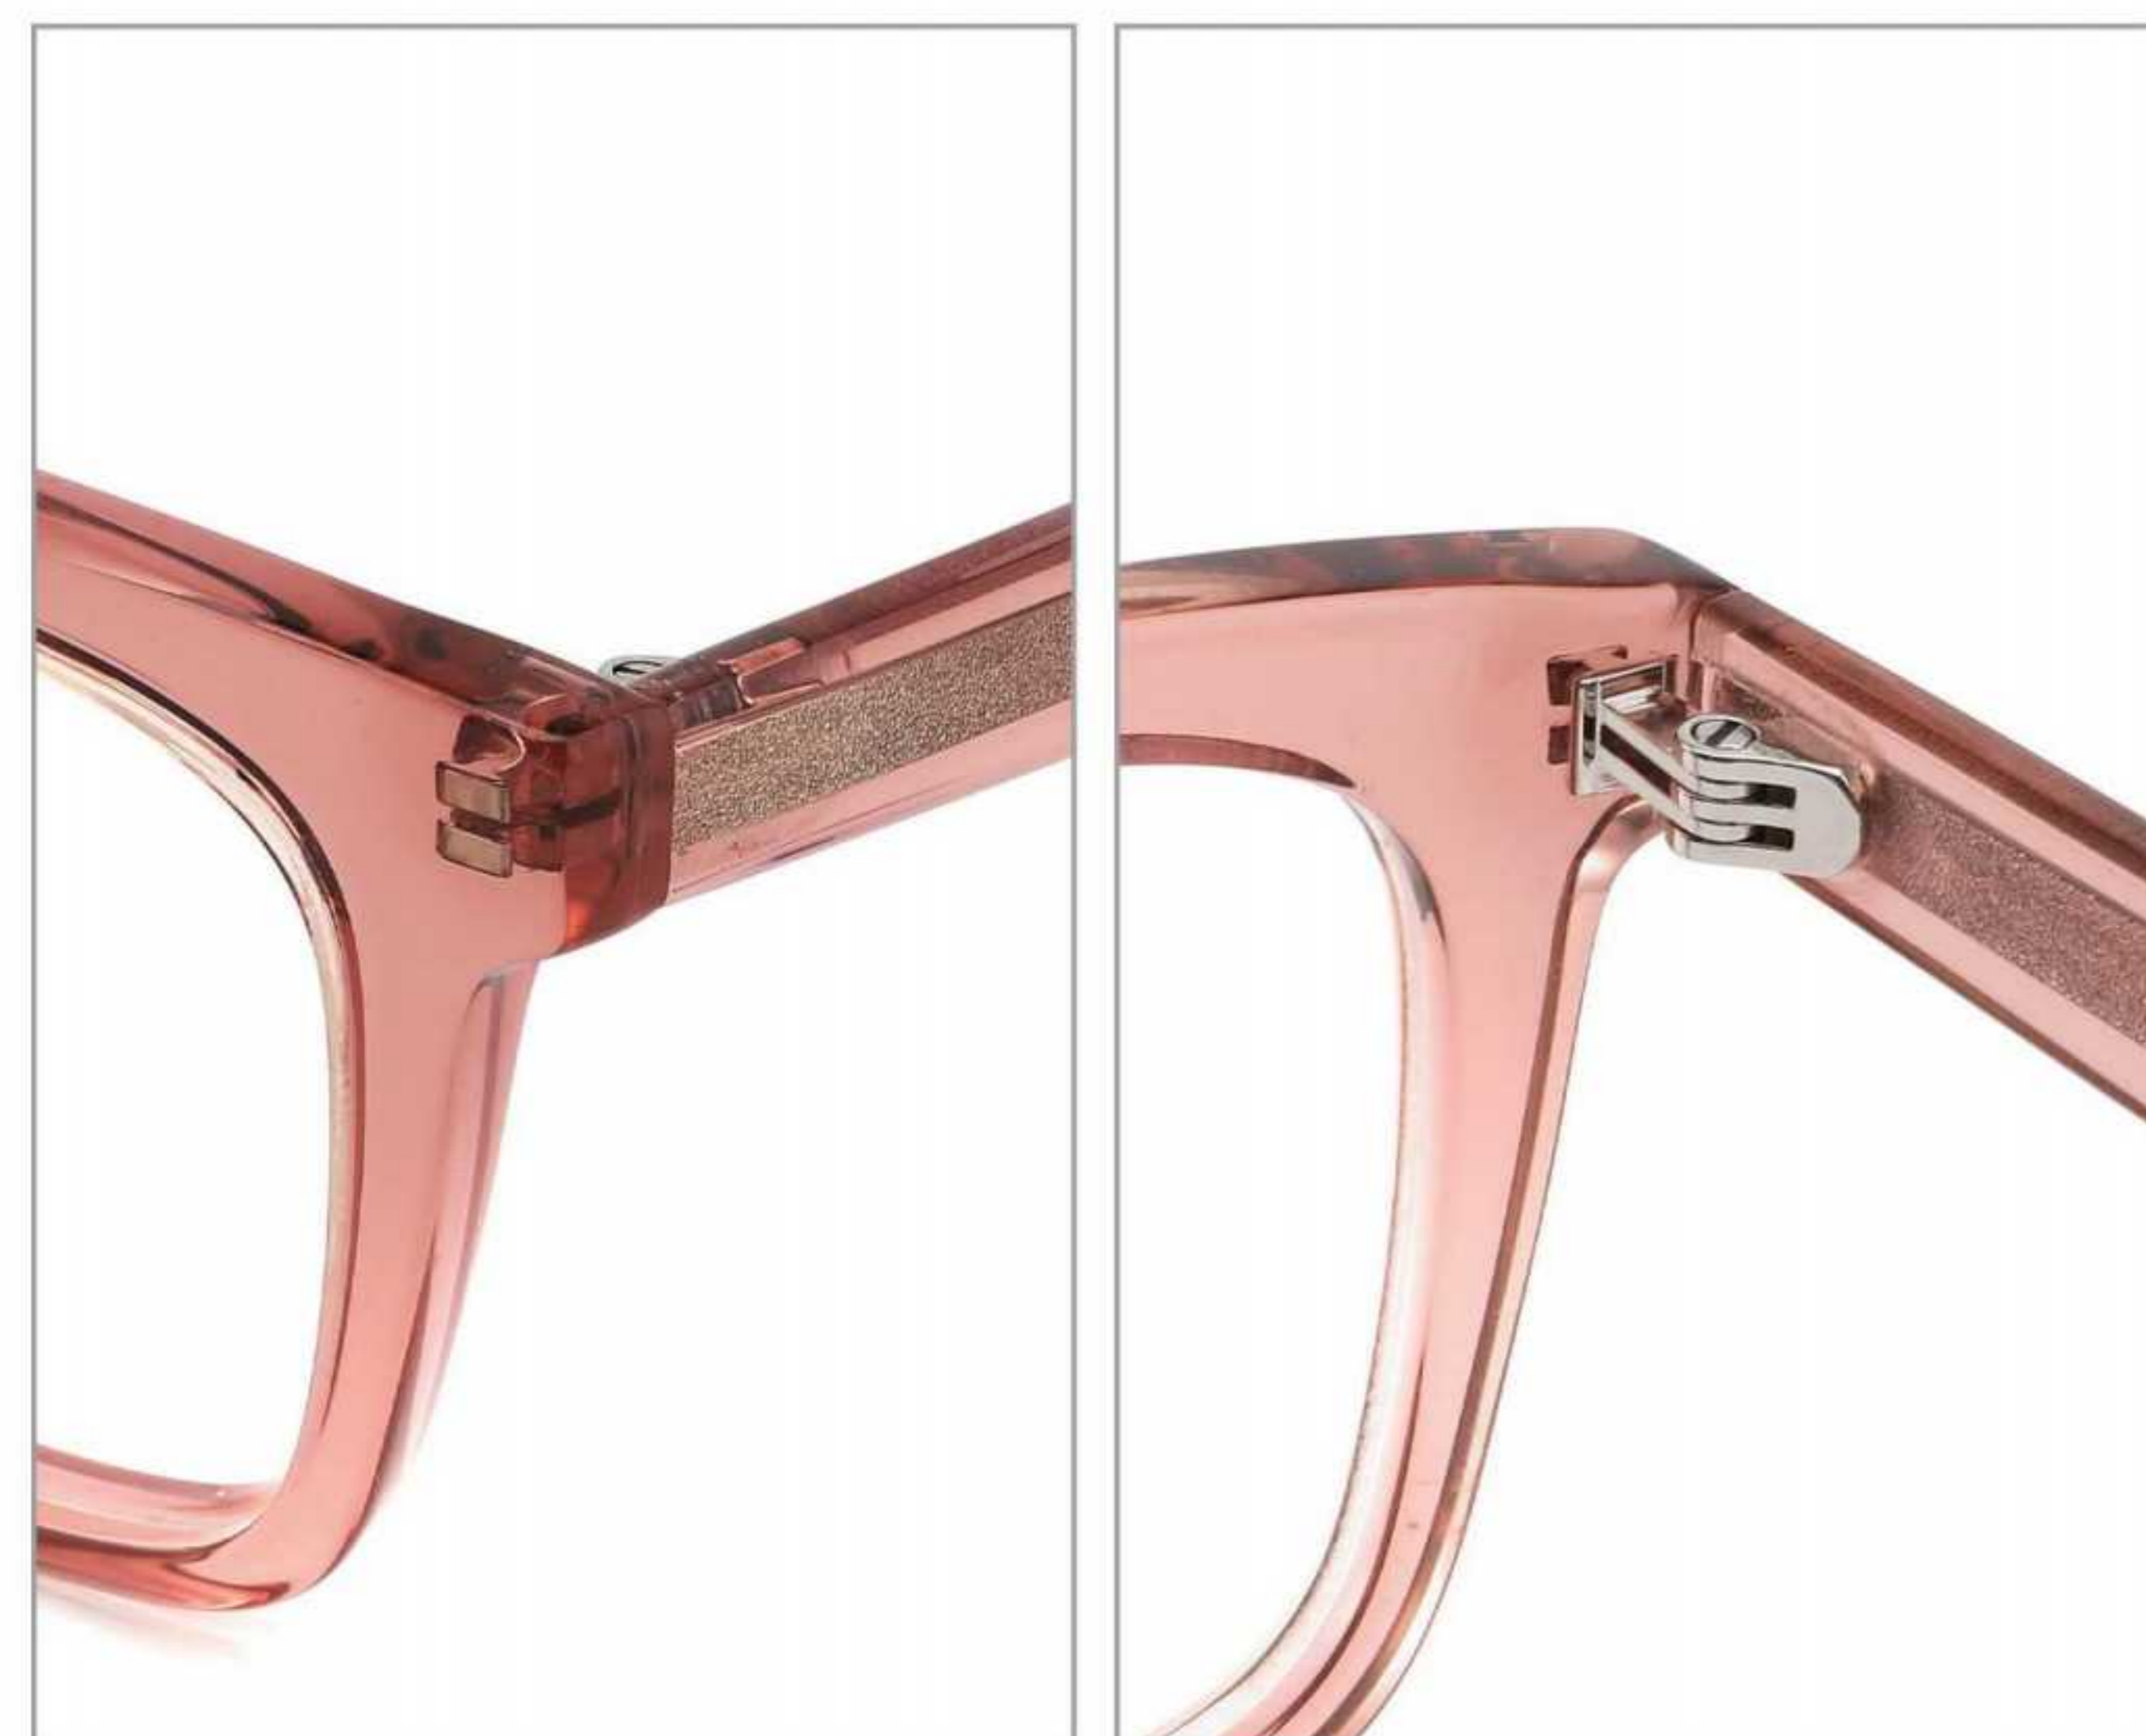

FRONT VIEW

COLOR DISPLAY

C1 BLACK