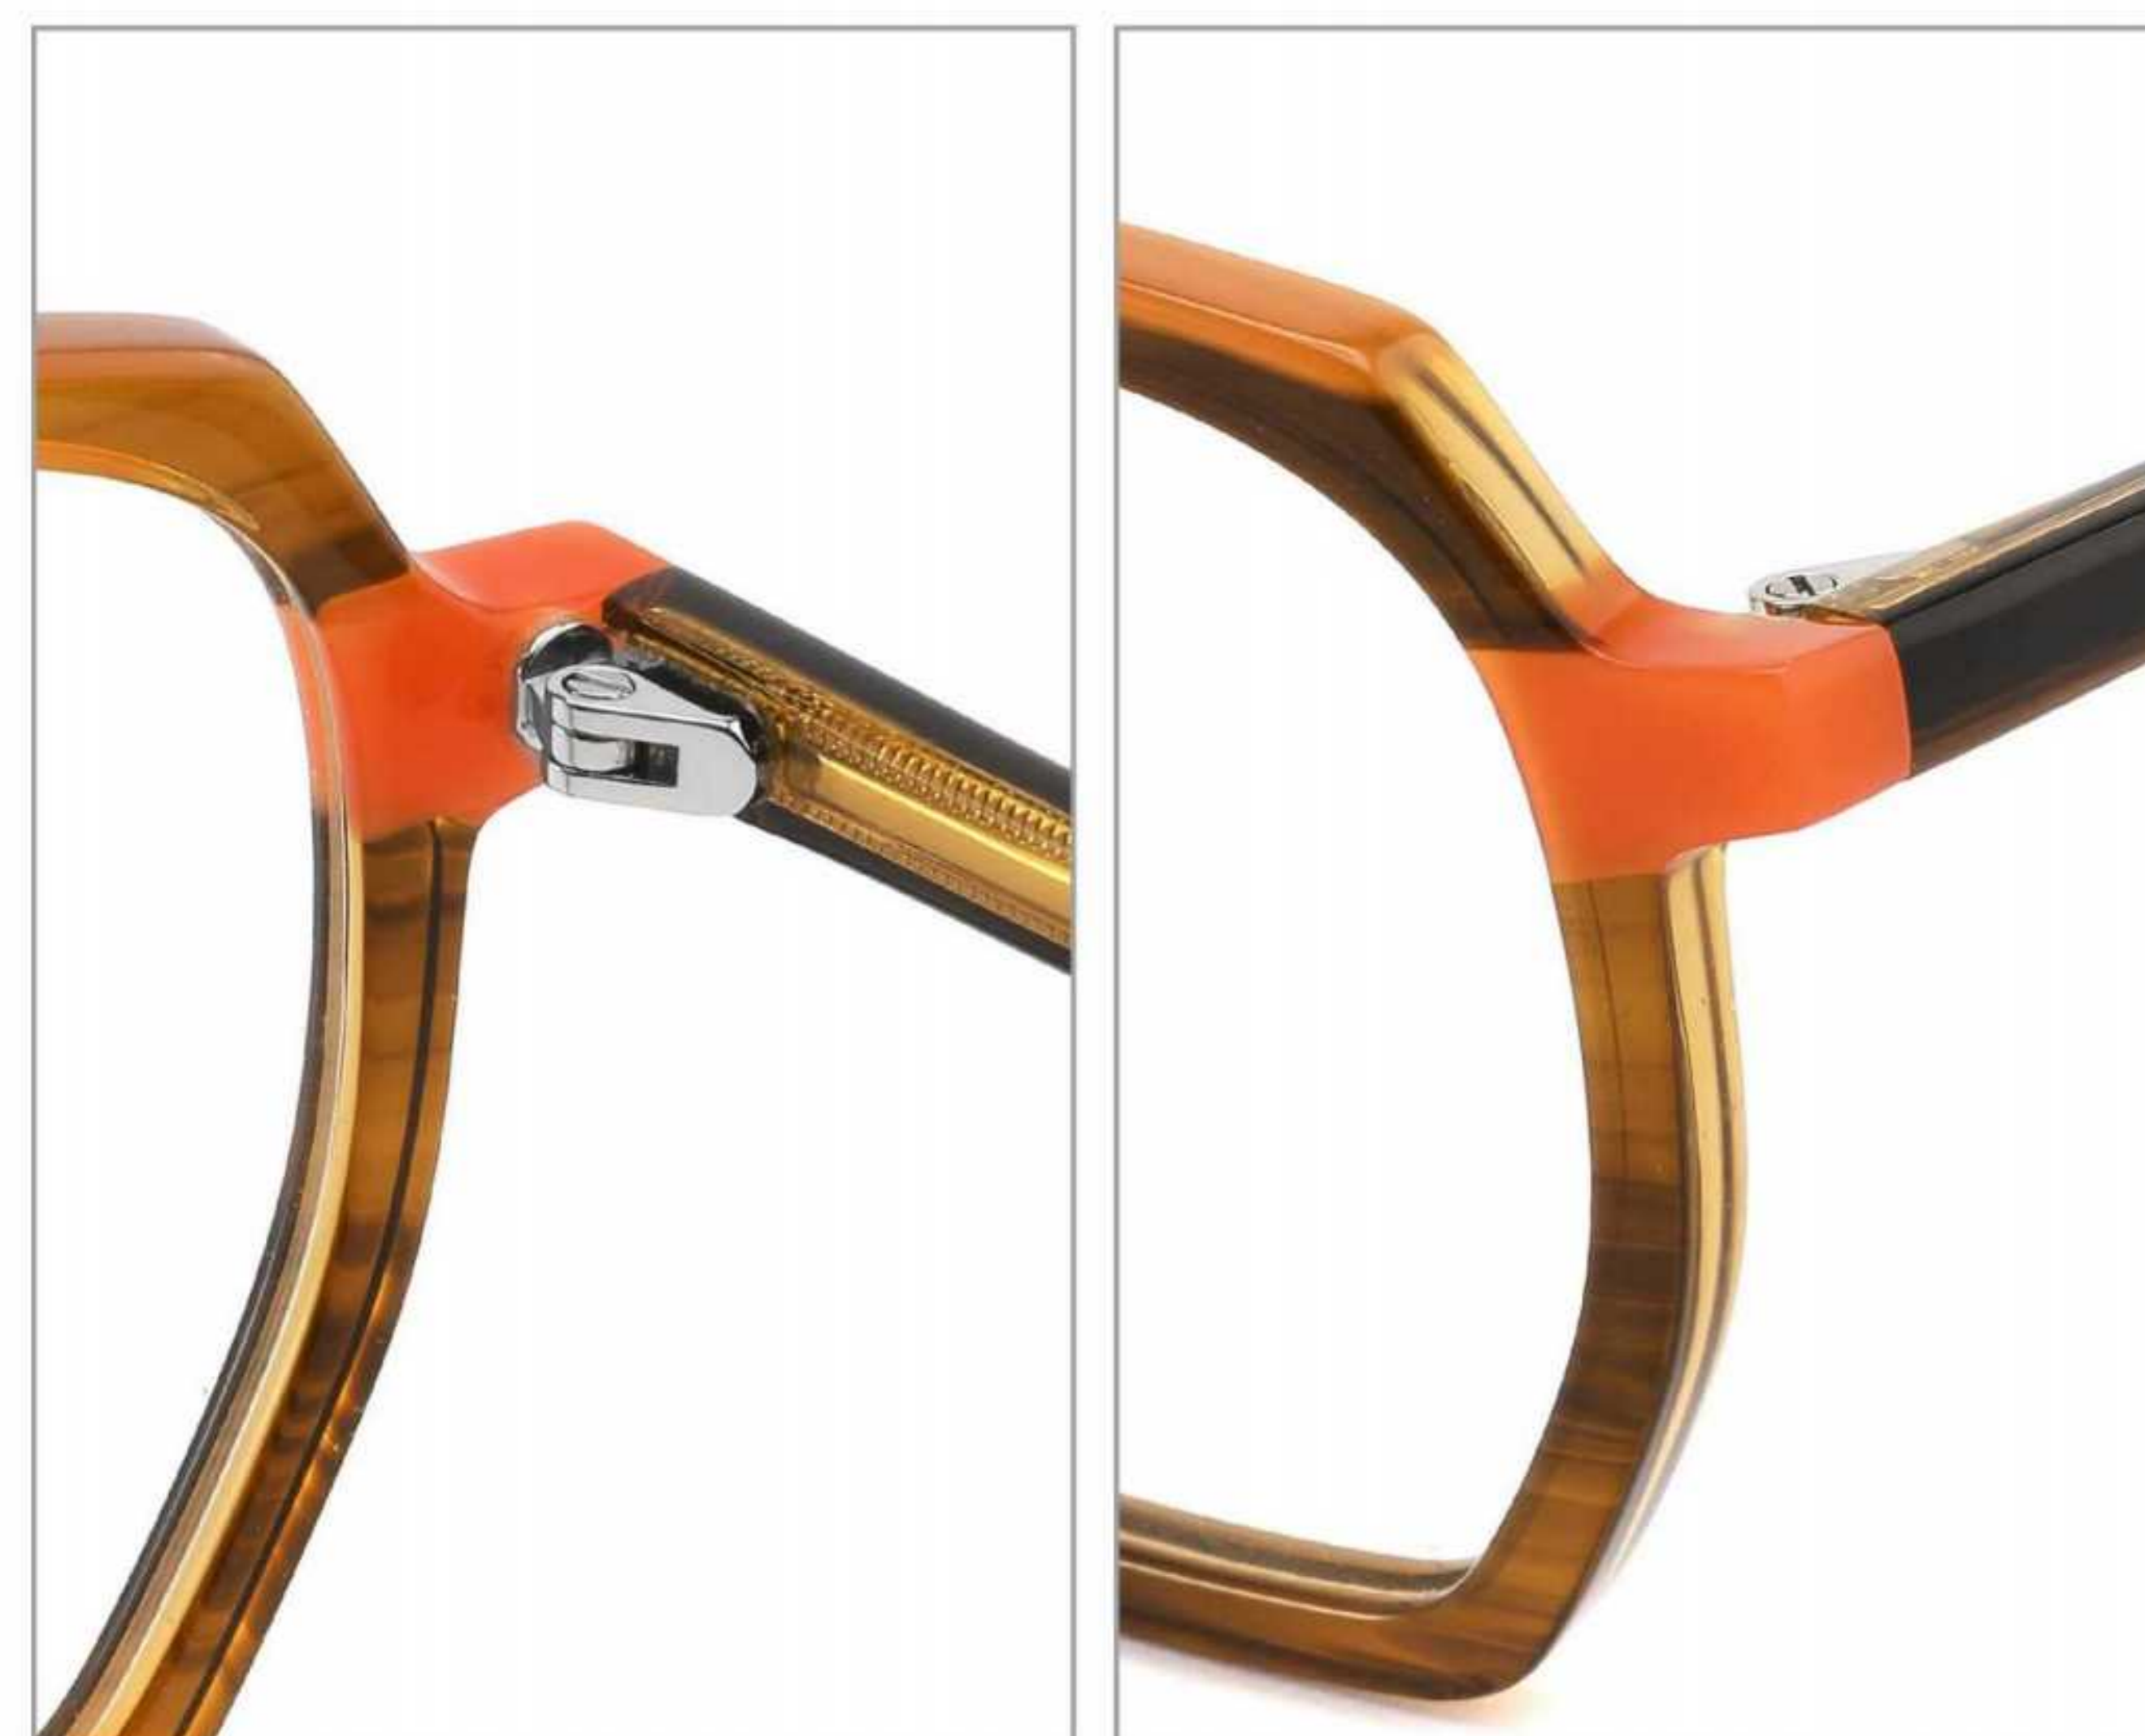

COLOR DISPLAY

C1 BLACK BLUE