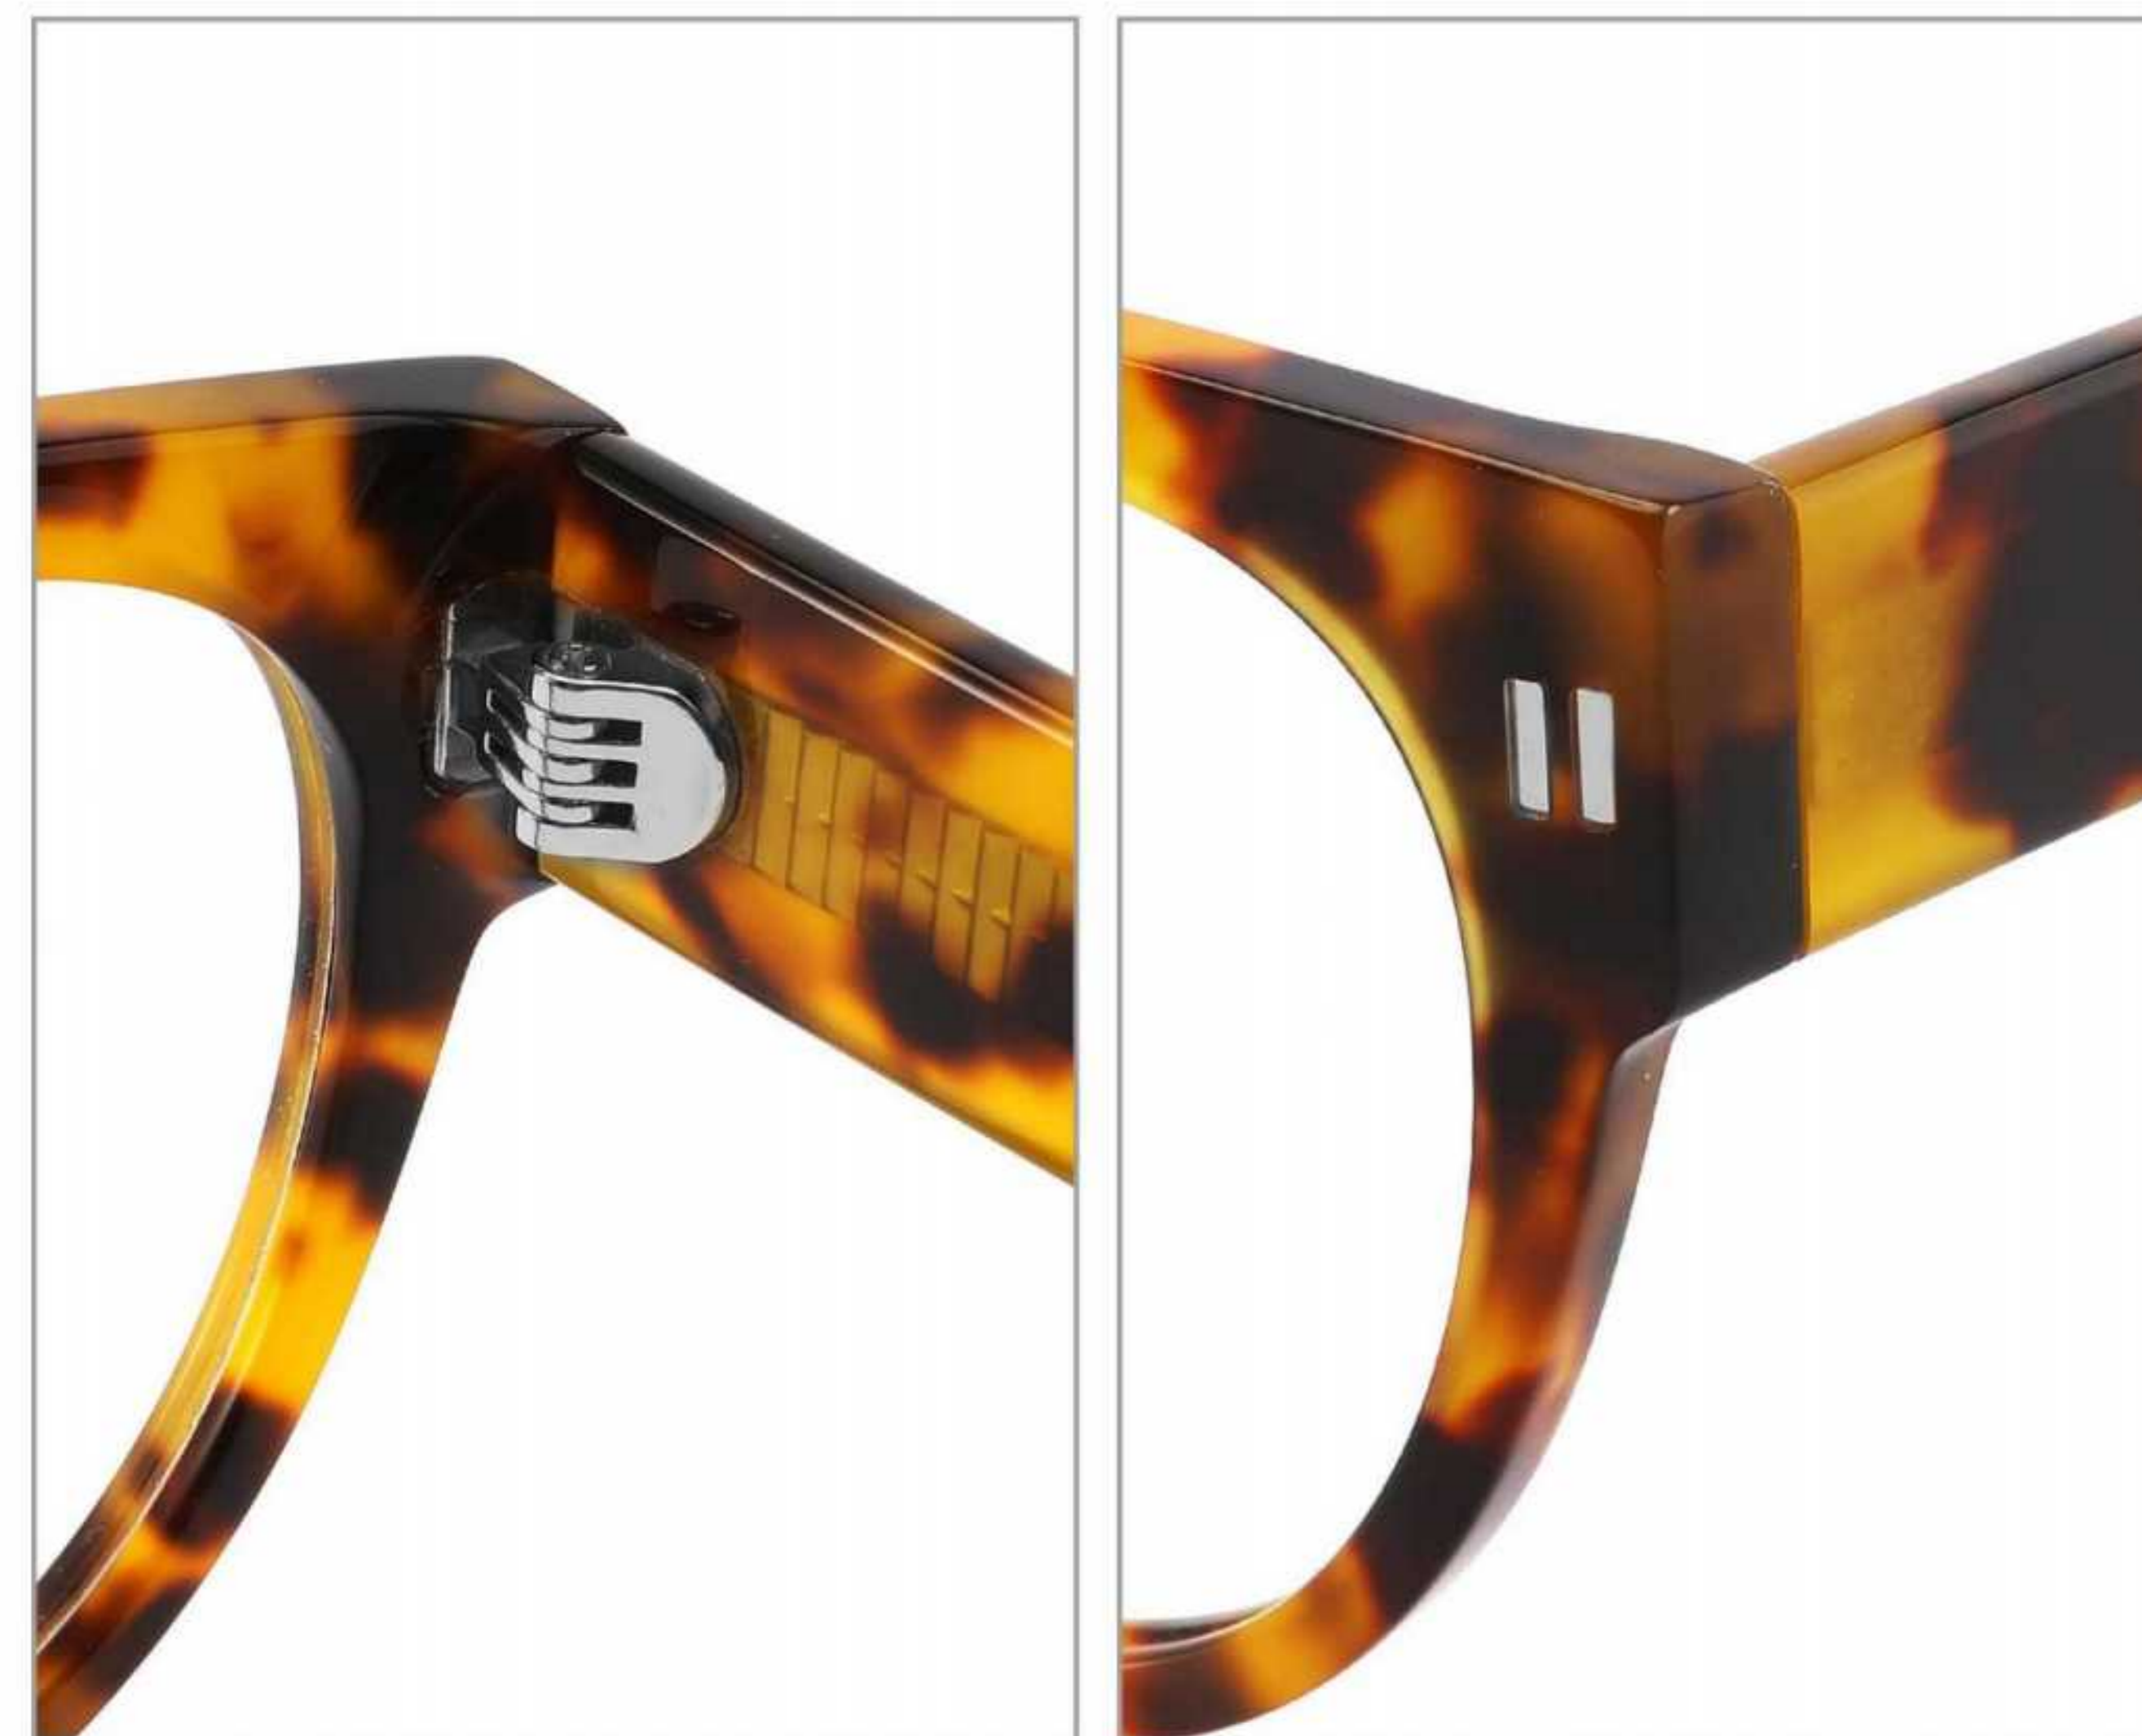

C1 BLACK

C2 TRANSPARENT

C3 TRANSPARENT LIGHT GREEN

MODEL:VA5509
SIZE:55 □ 19-145
ACETATE

FRONT VIEW

COLOR DISPLAY

C1 BLACK

C2 GREY