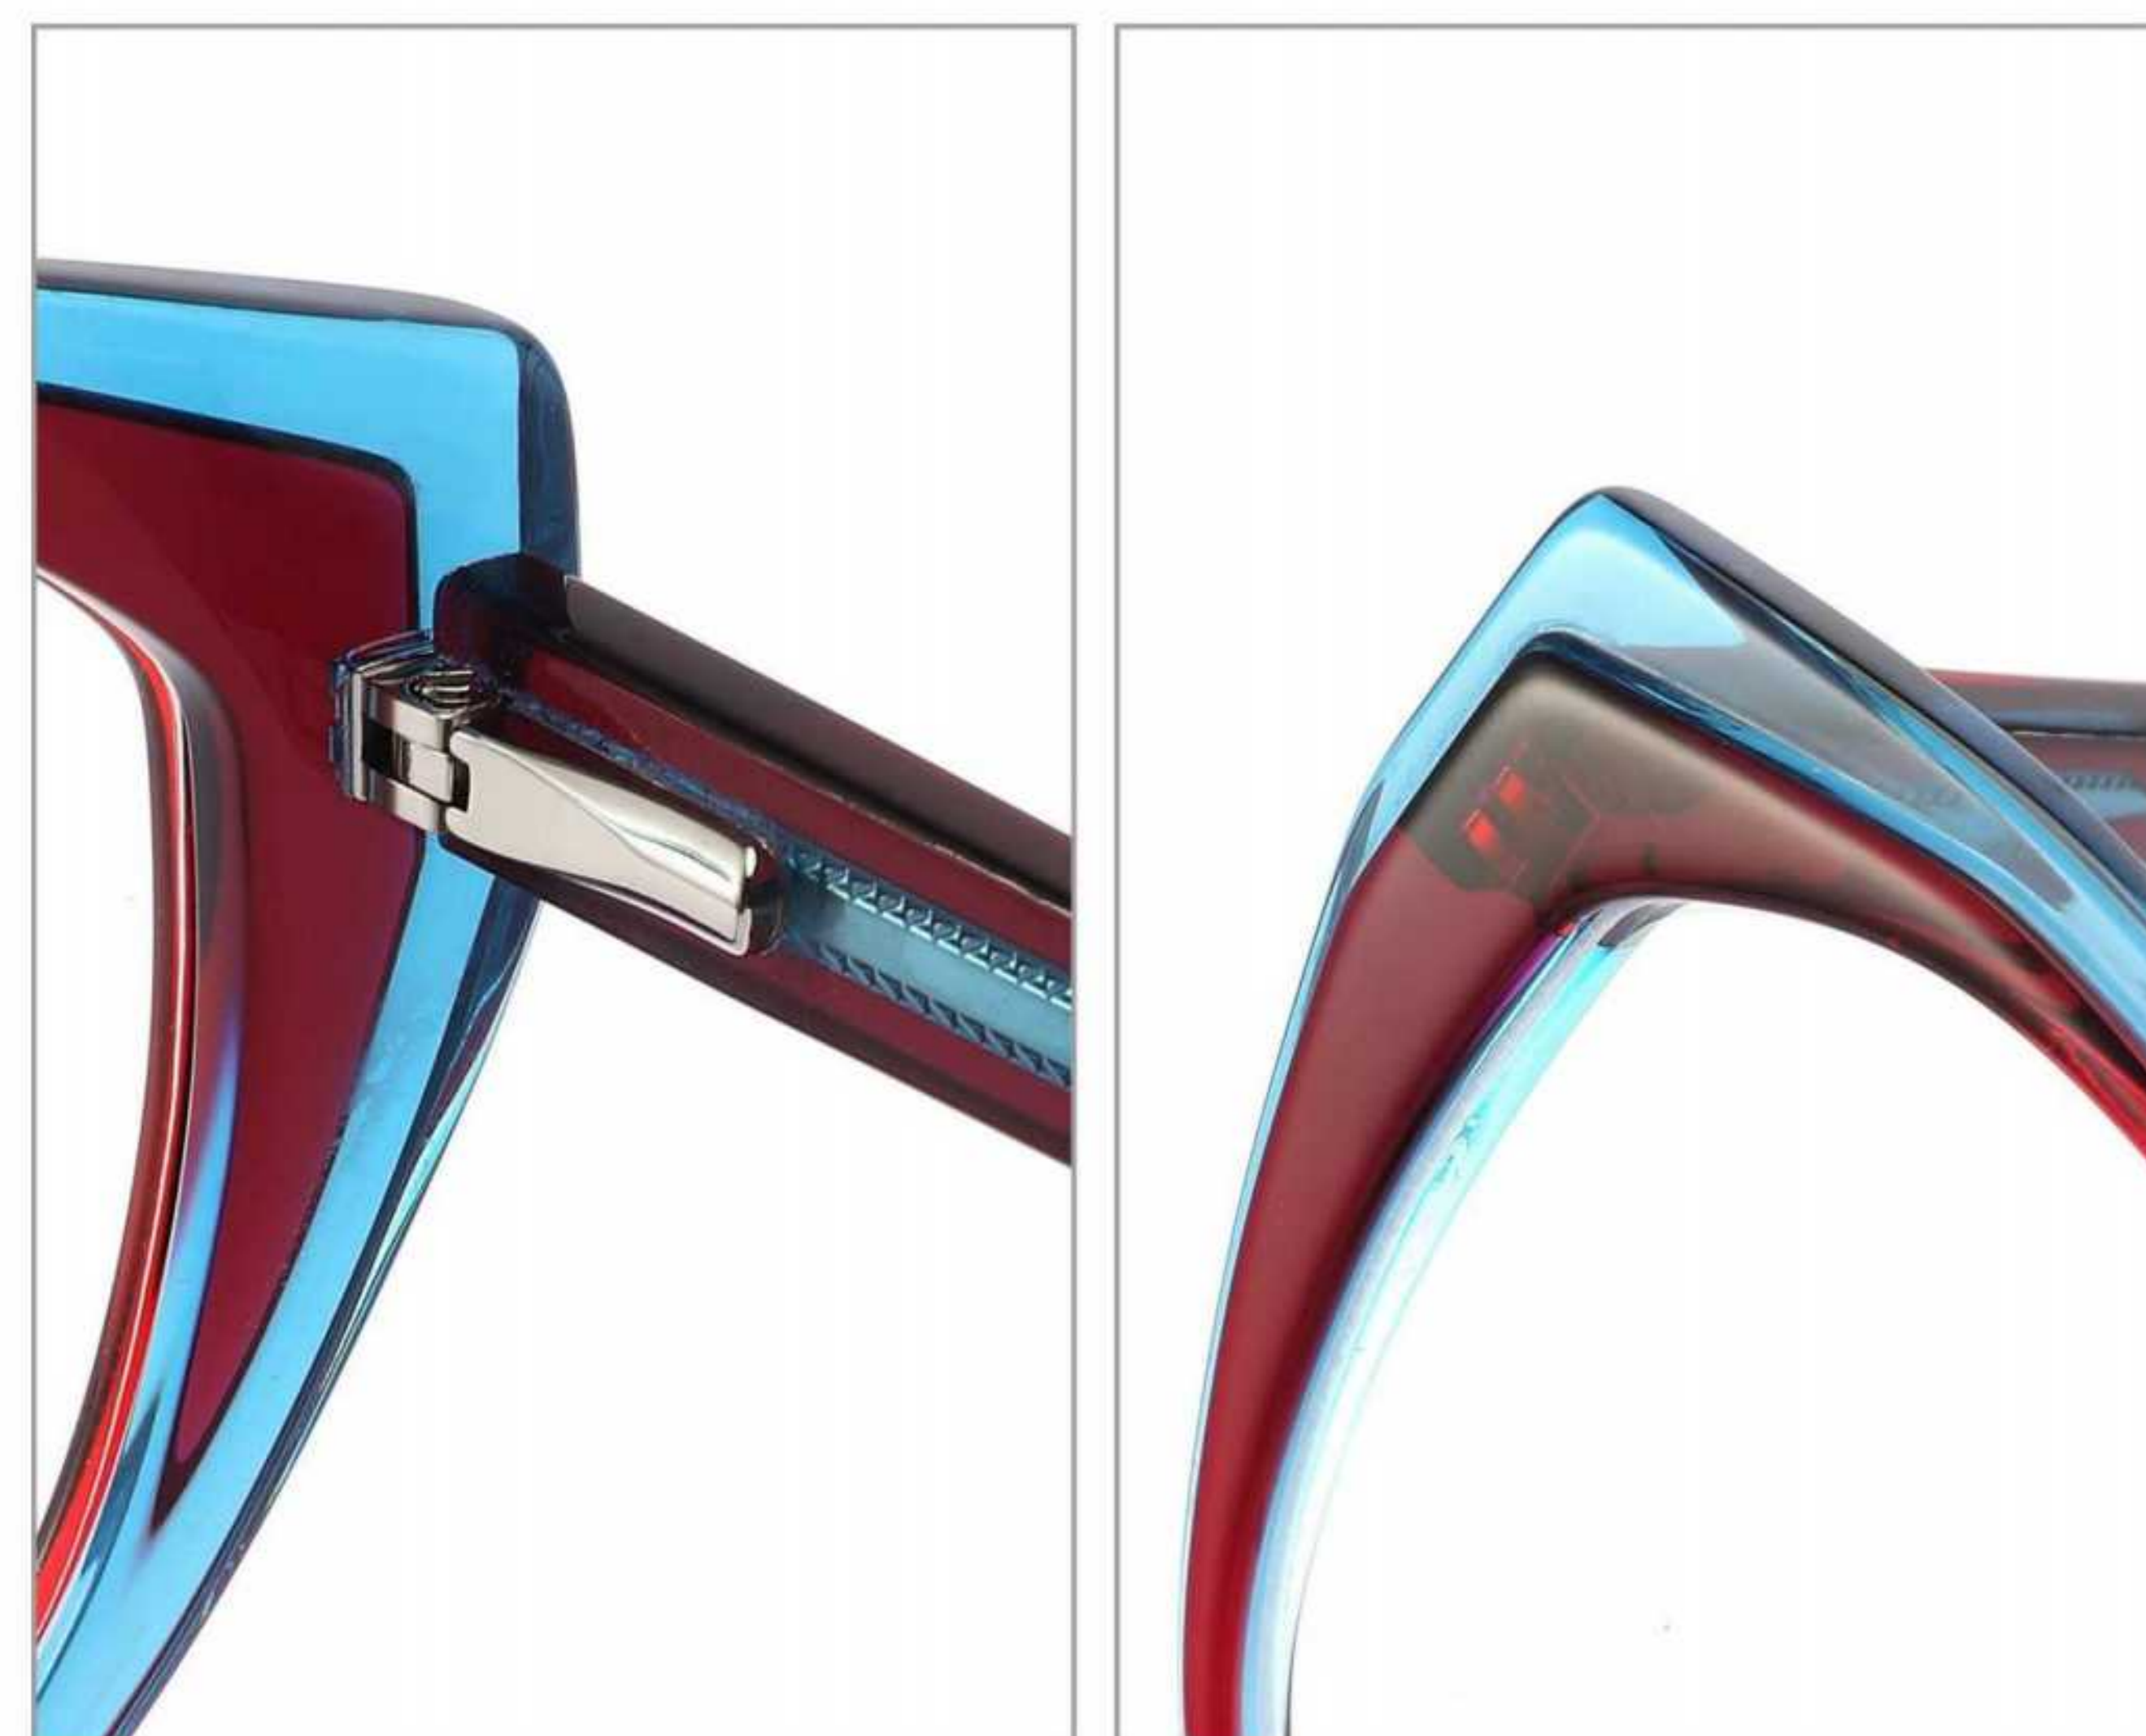

FRONT VIEW

COLOR DISPLAY