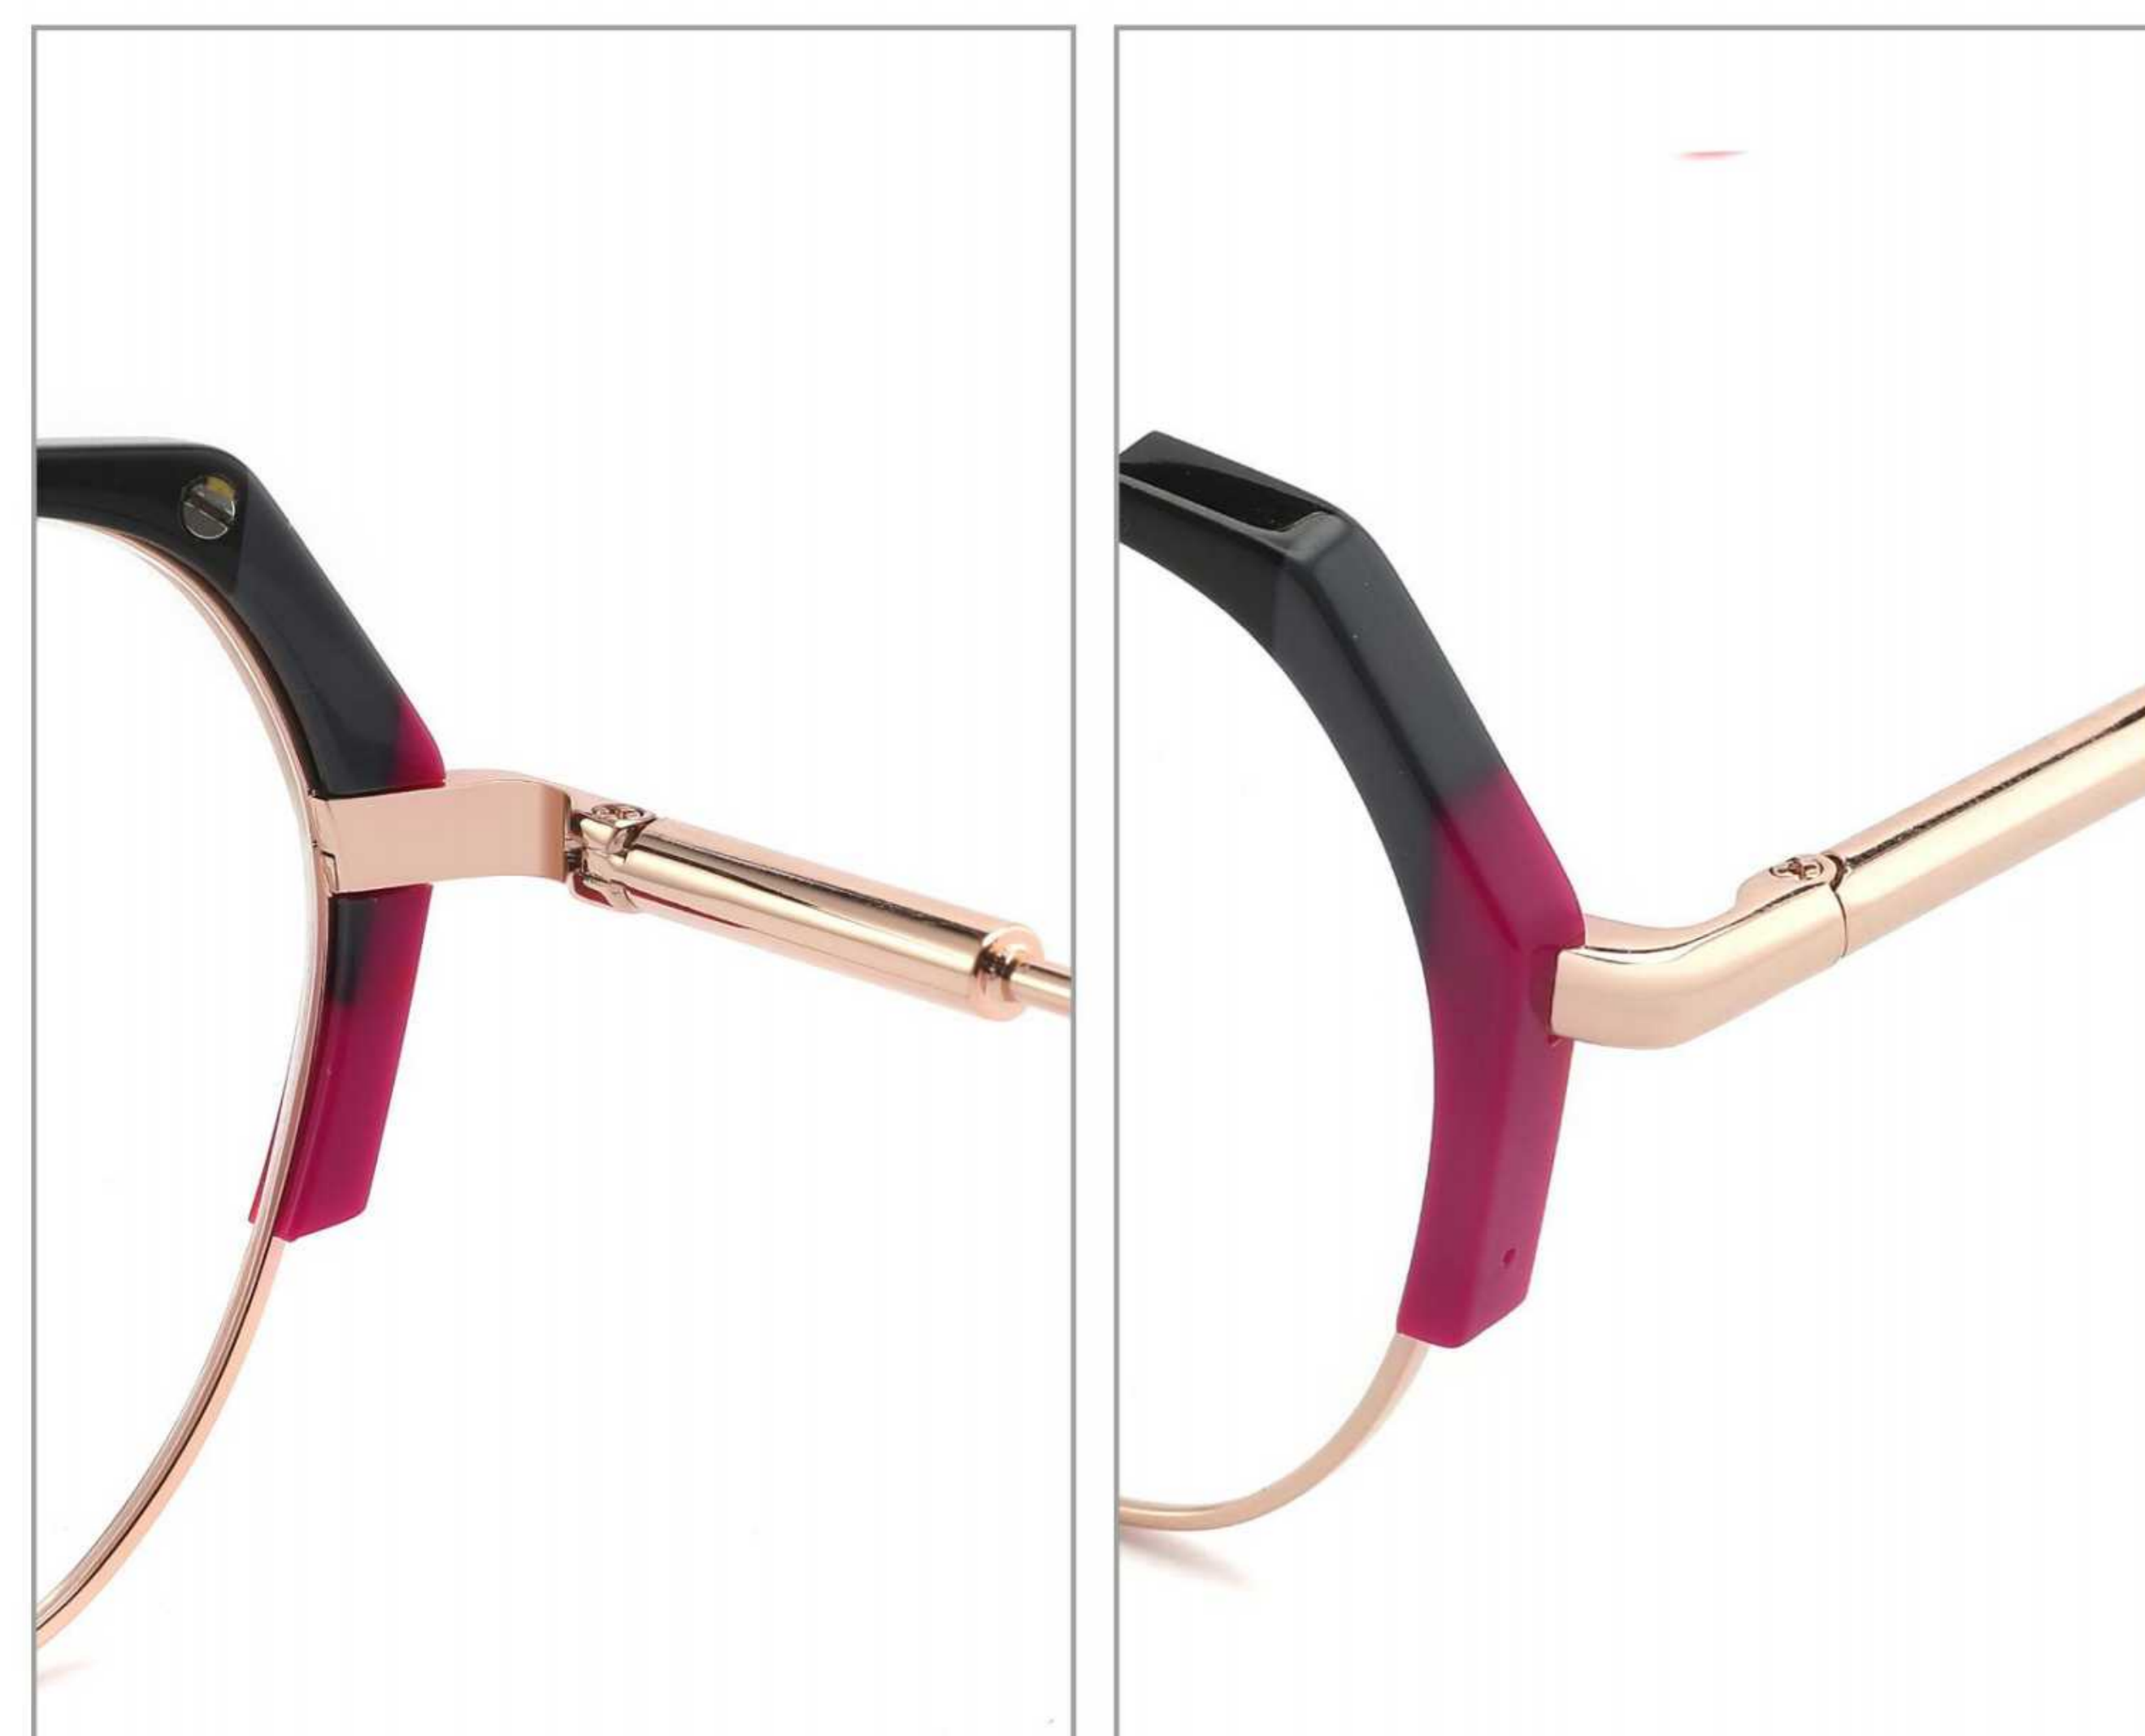

COLOR DISPLAY

C1 PURPLE