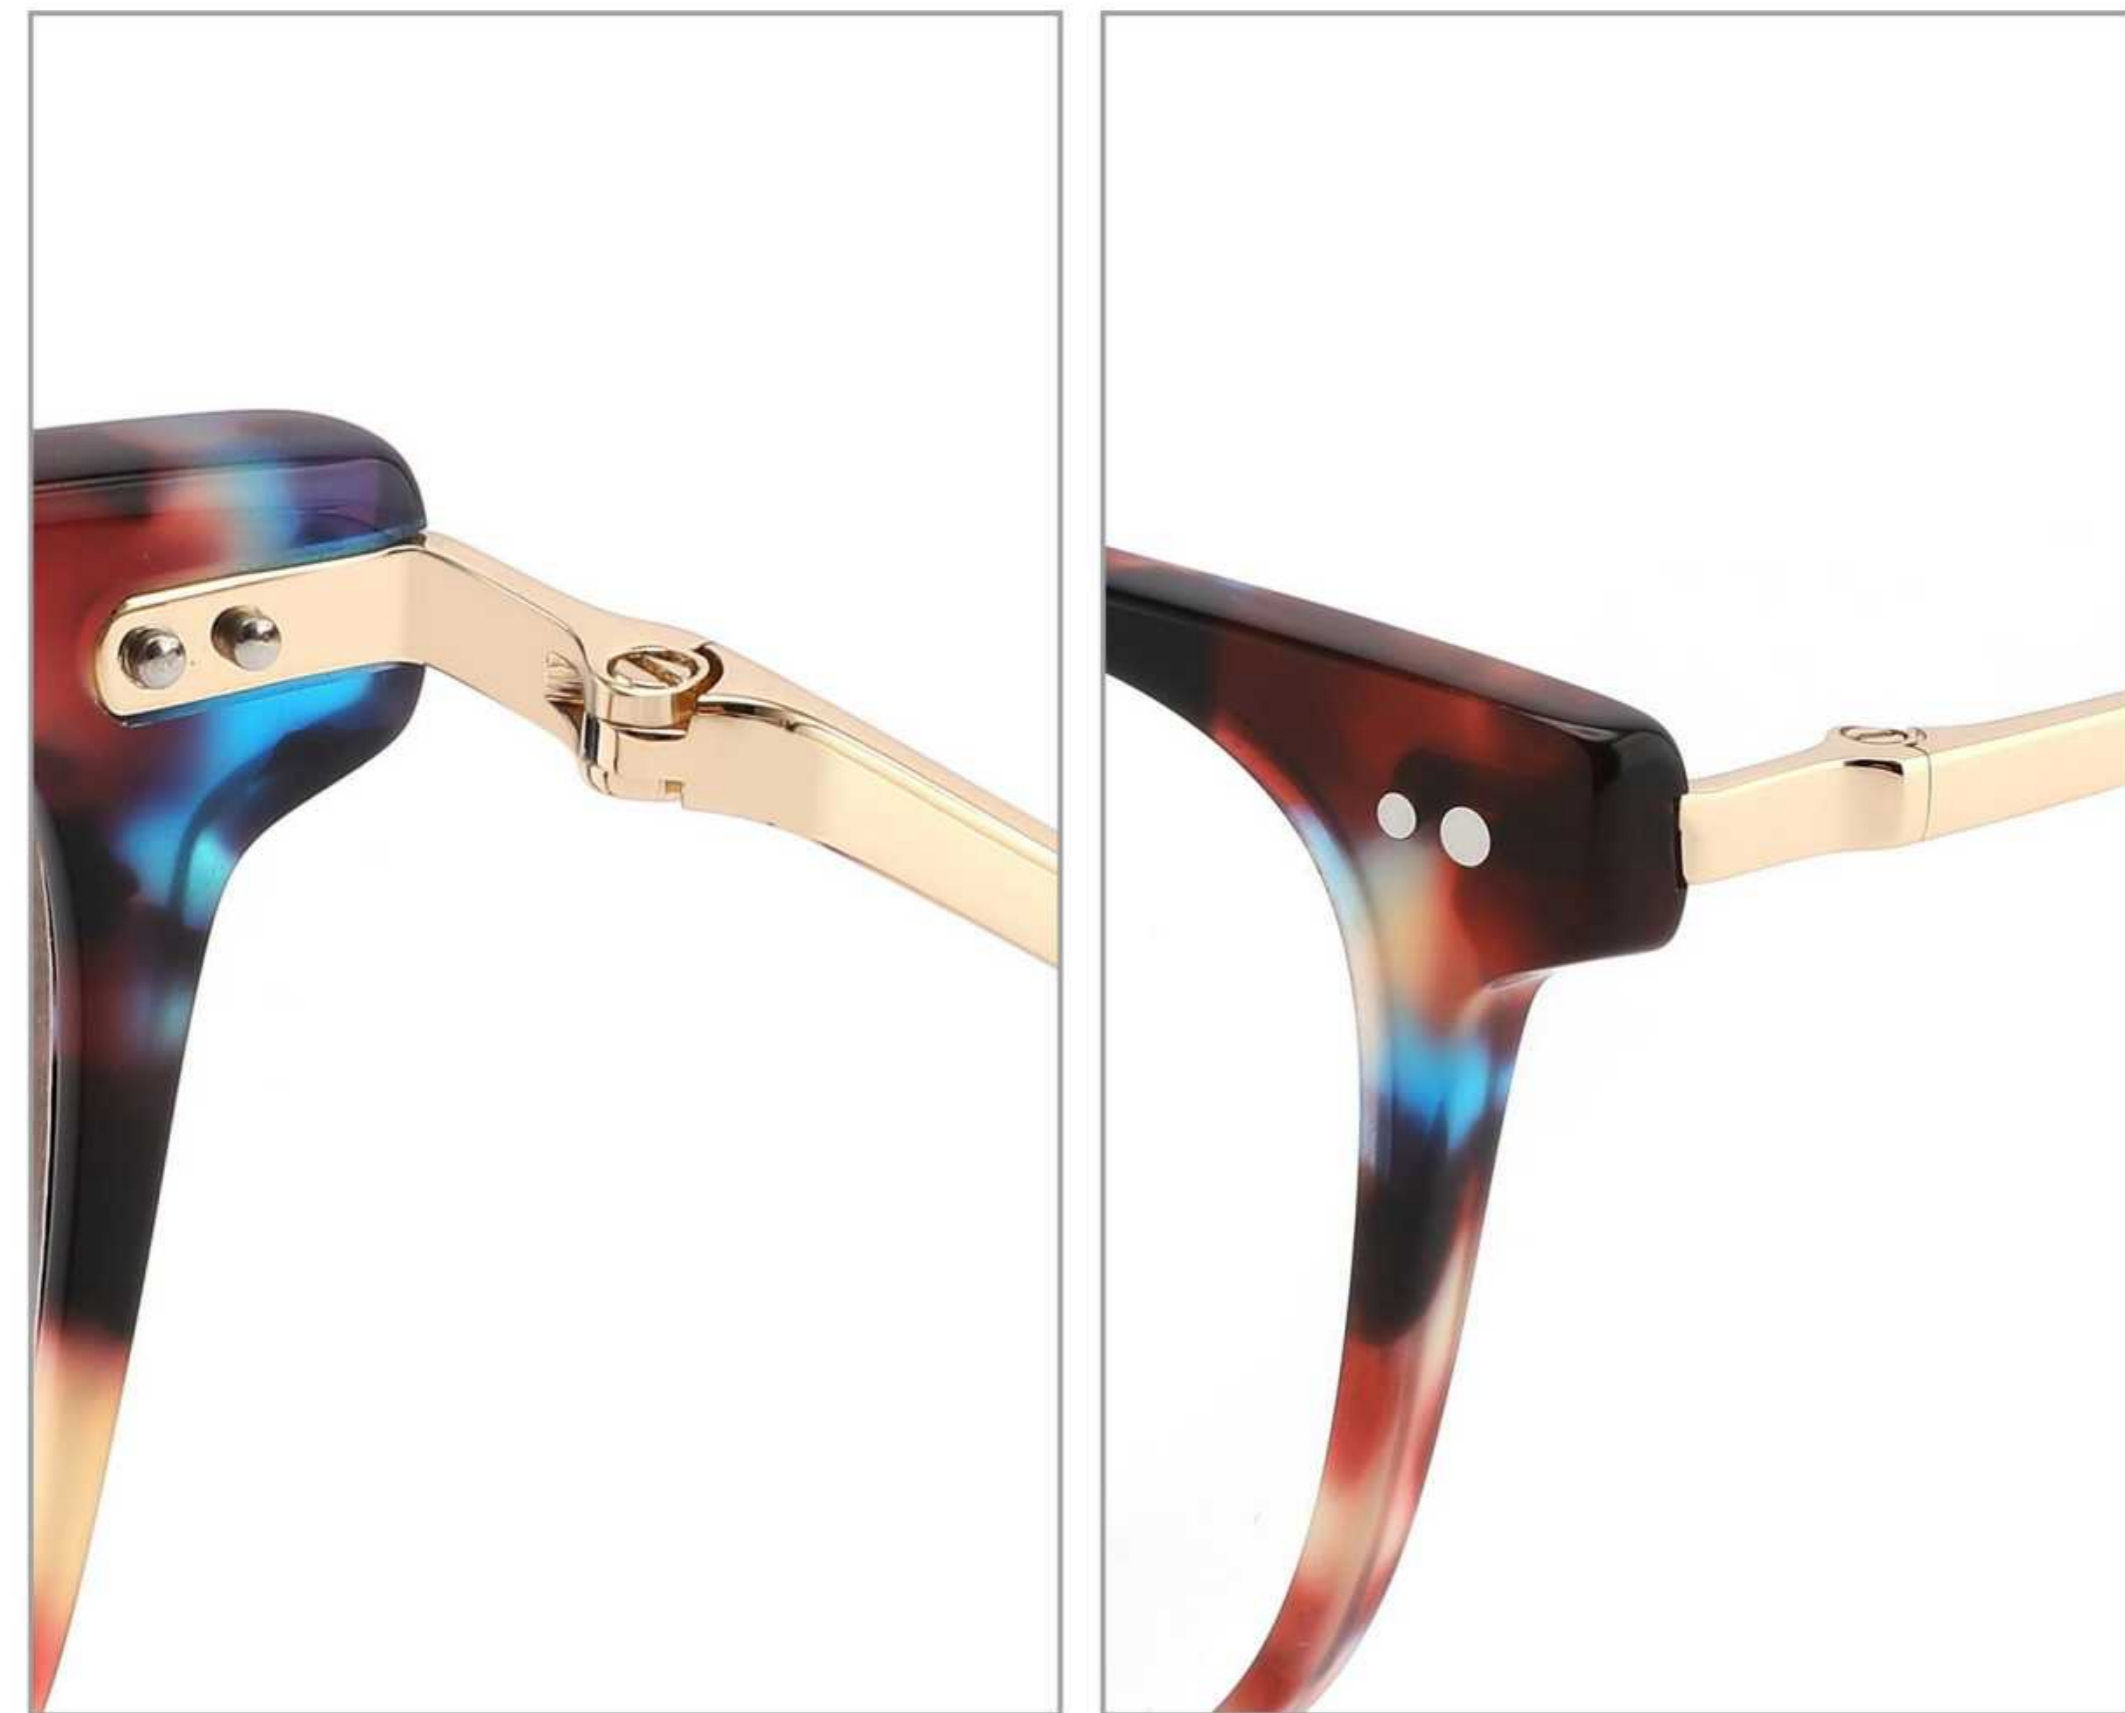

COLOR DISPLAY

C1 DEMI/GOLD