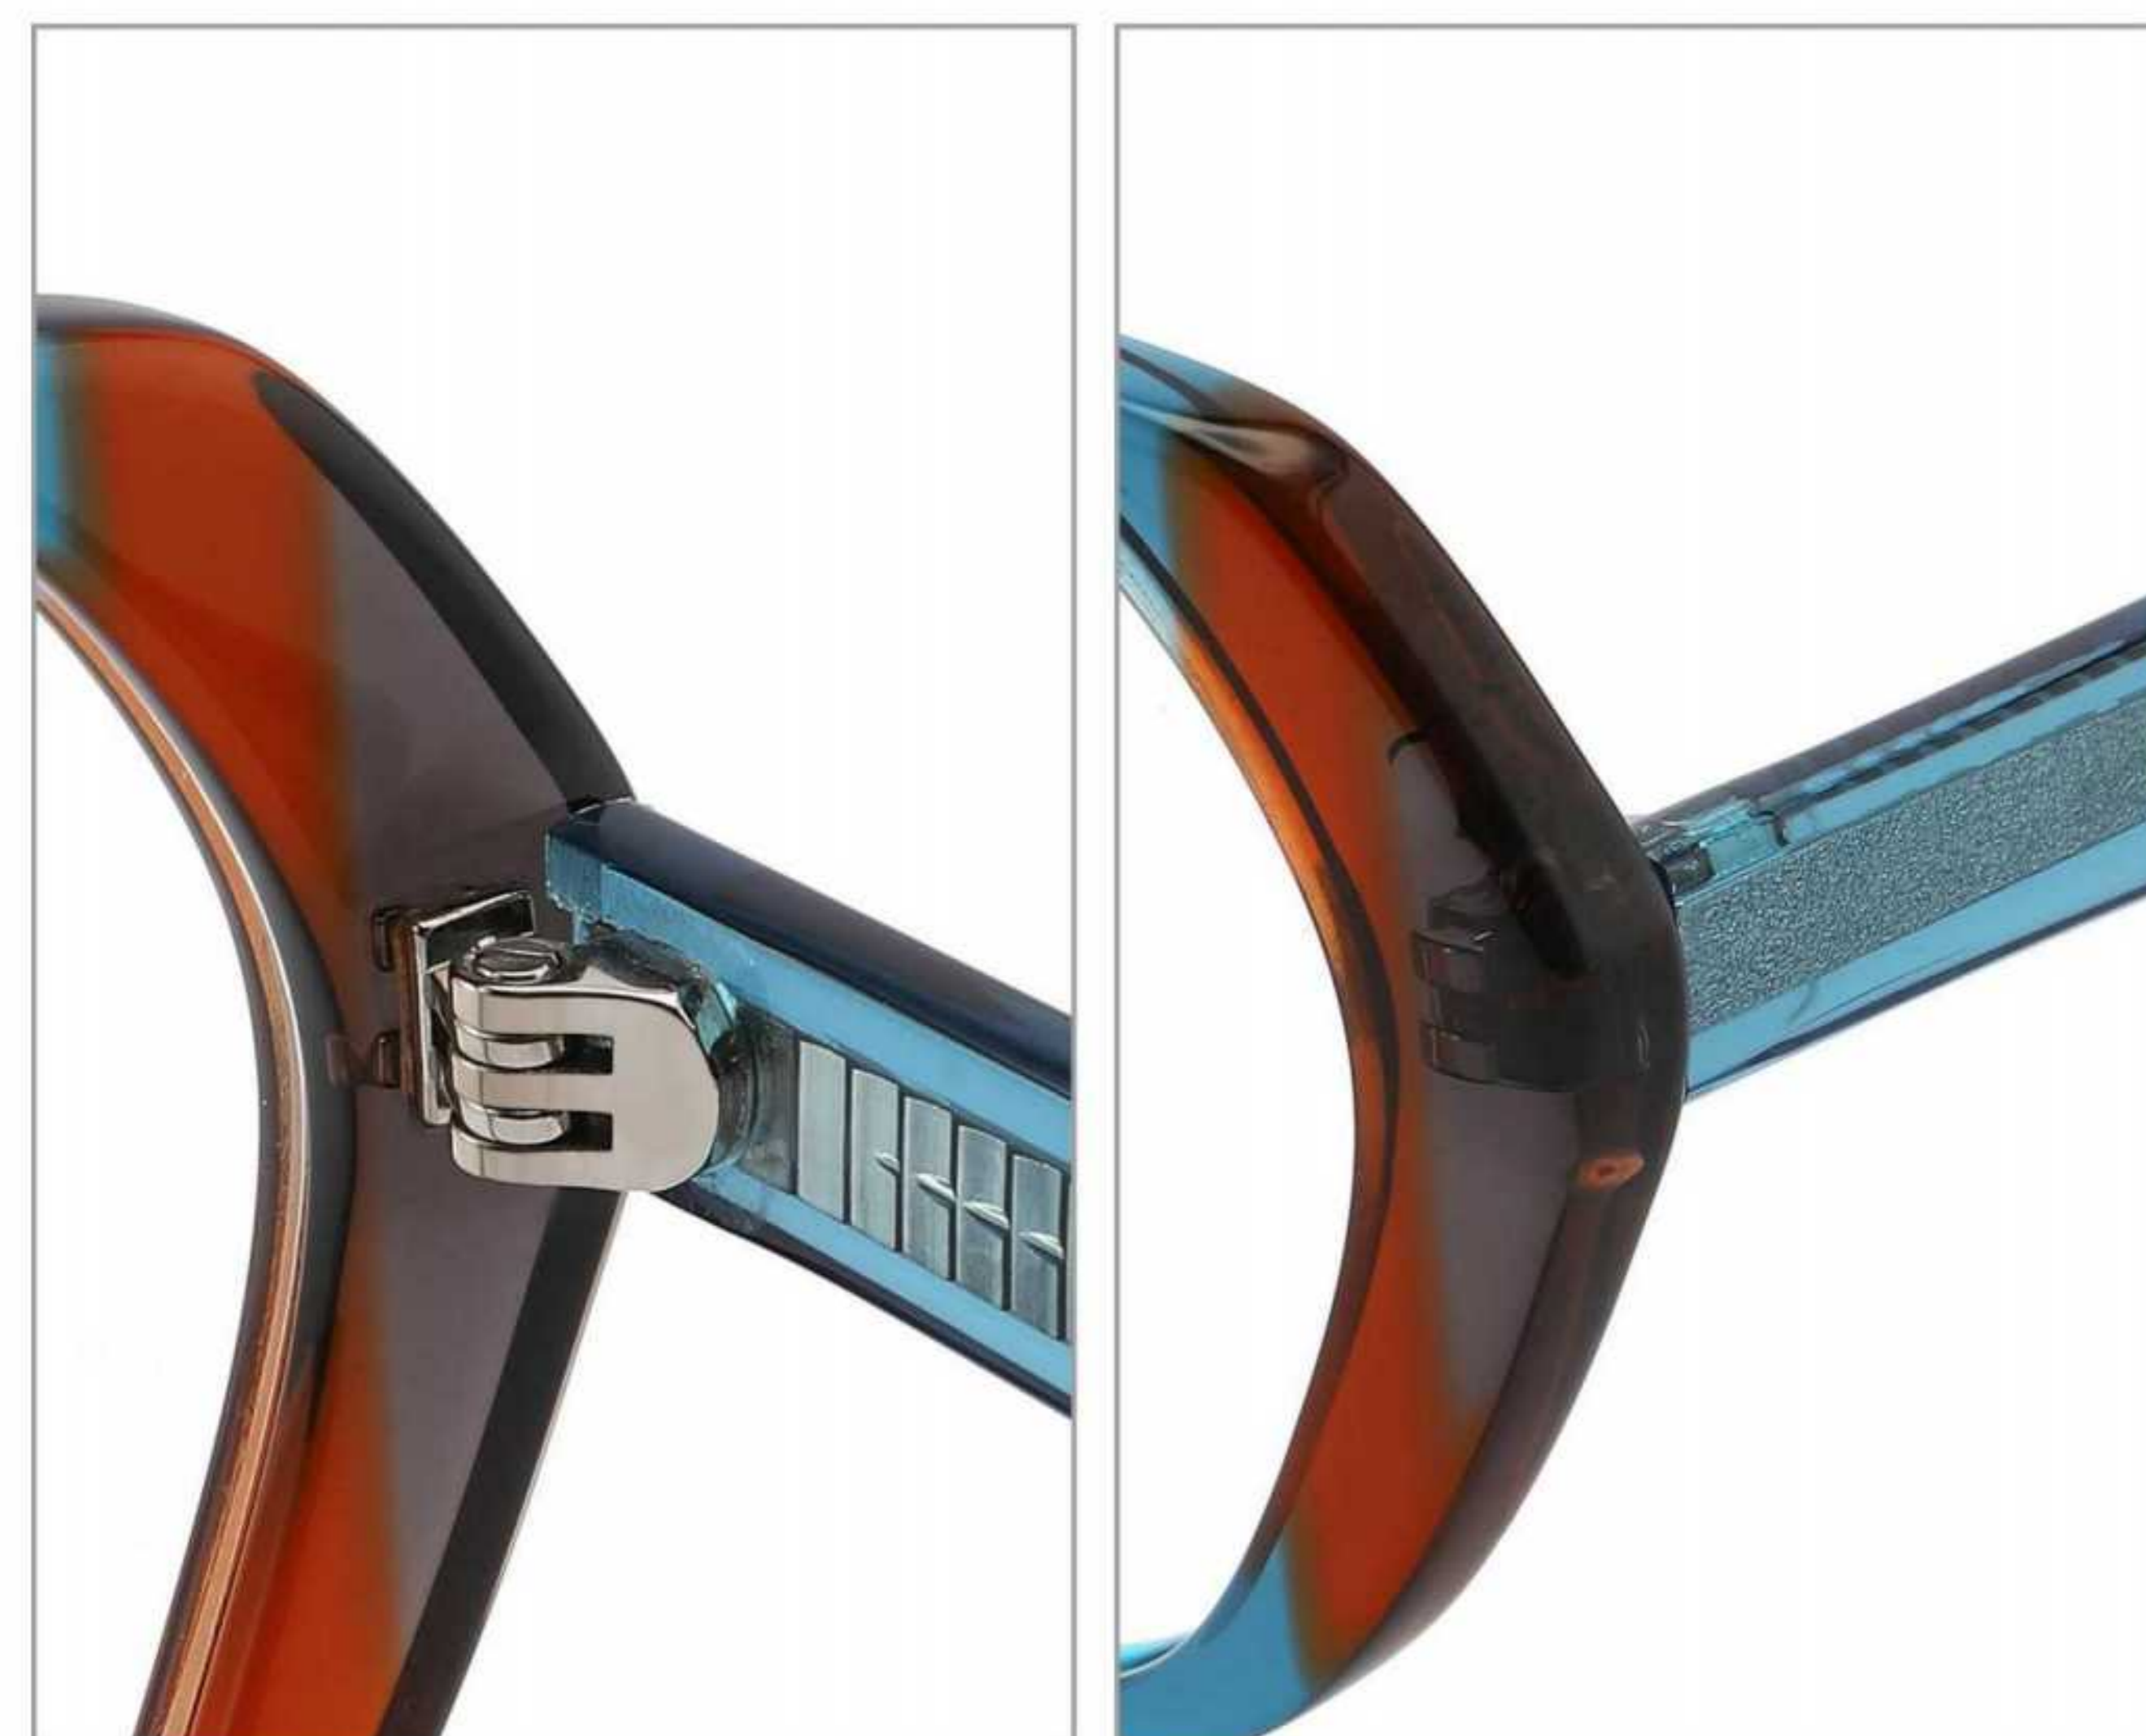

FRONT VIEW

COLOR DISPLAY

C1 RED PATTERN PURPLE