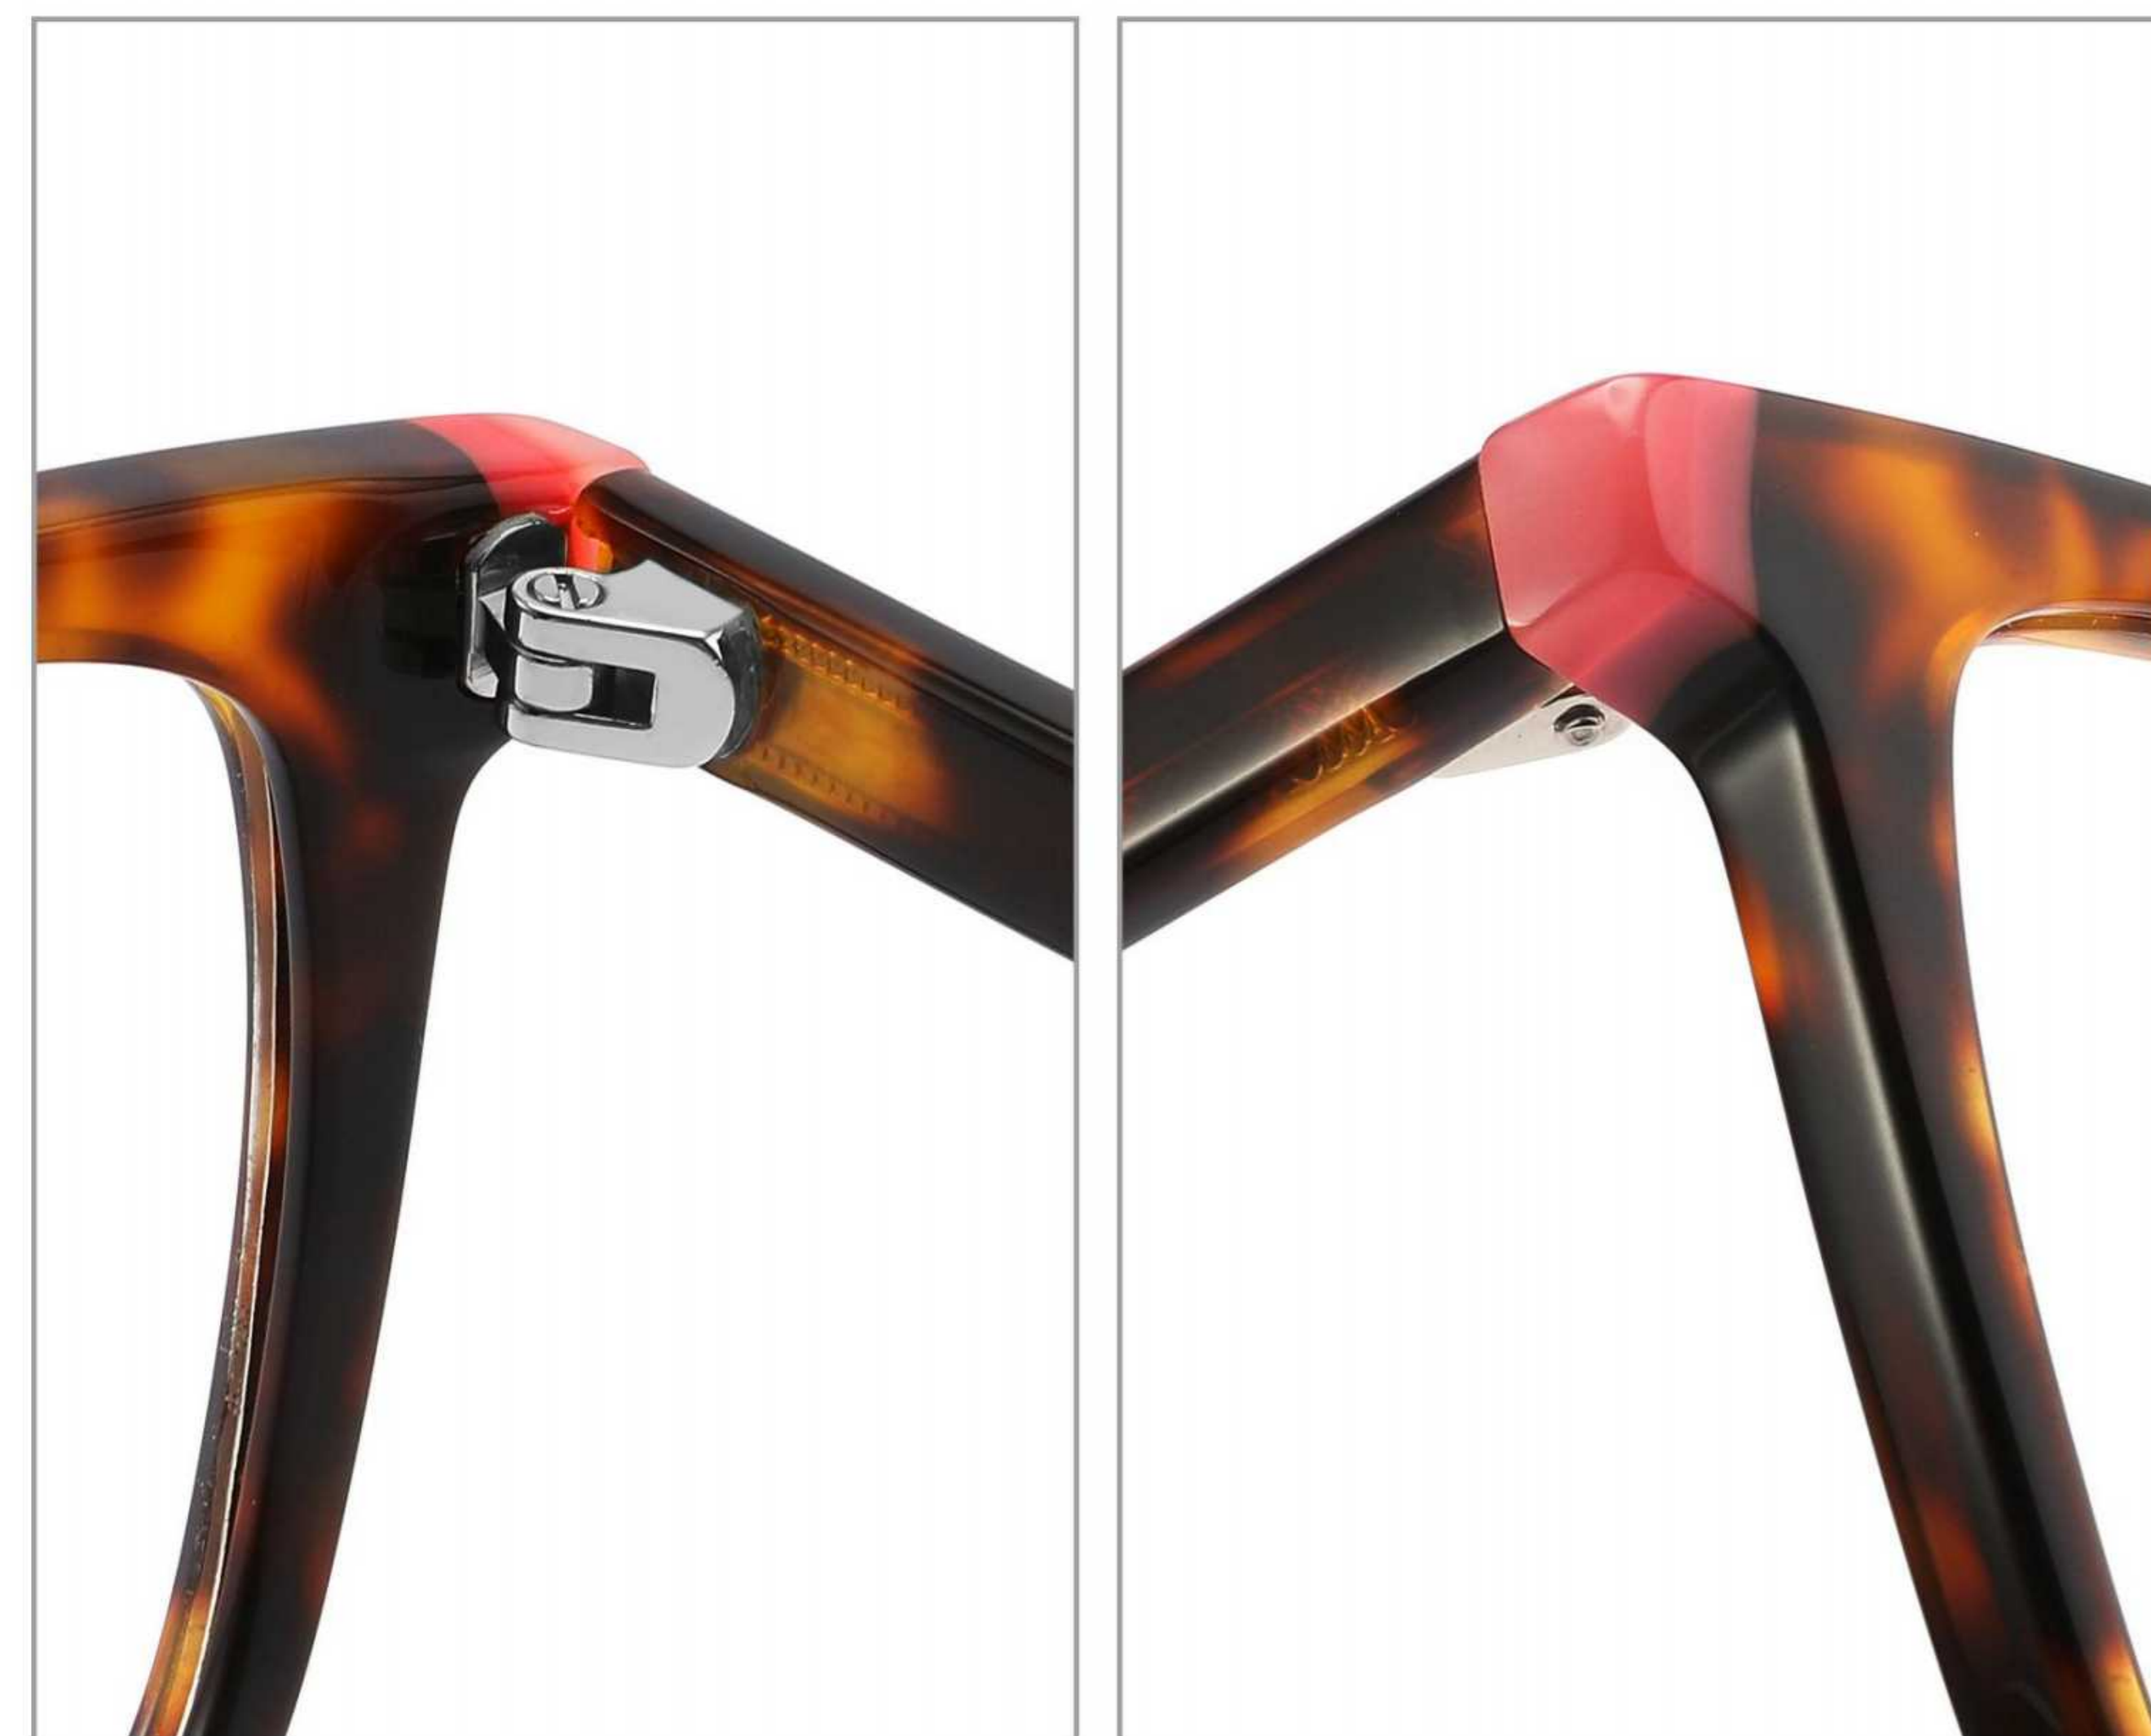

C3 BLUE RED

C4 BROWN BLACK

MODEL:VA6018
SIZE:54 □ 21-145
ACETATE

FRONT VIEW

COLOR DISPLAY

C1 RED

C2 BLACK

C3 LIGHT BROWN