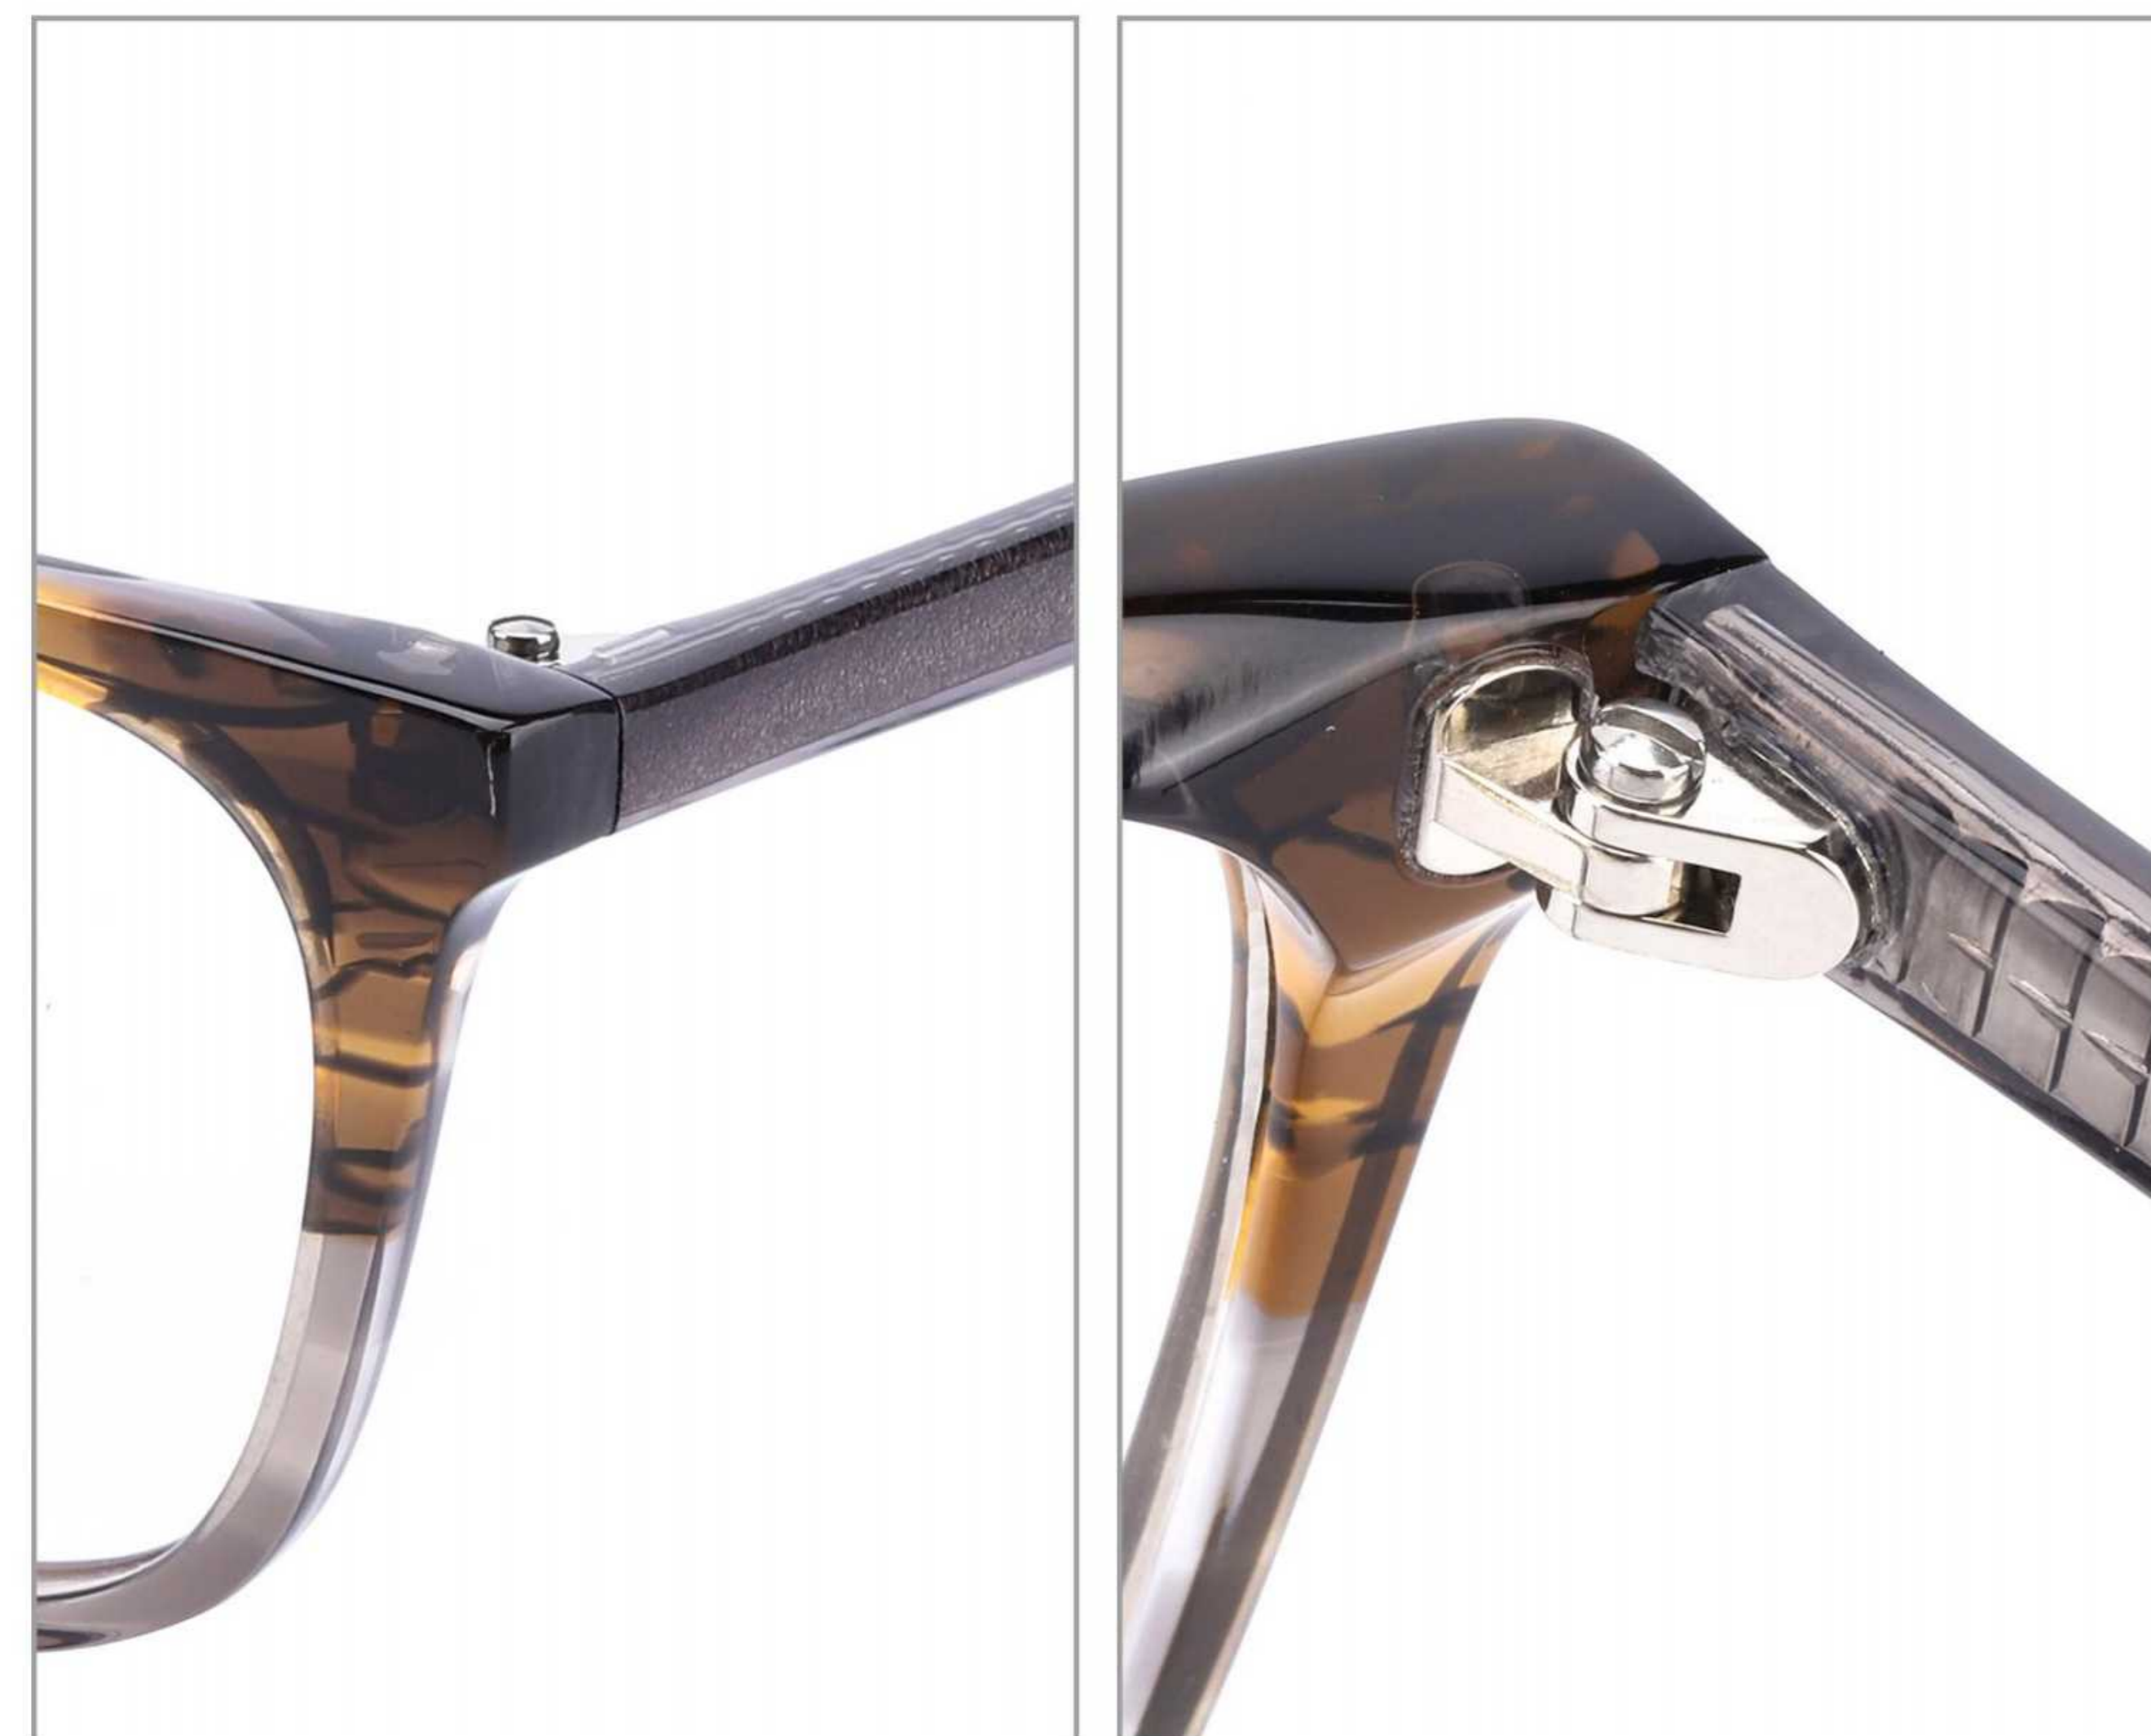

FRONT VIEW

COLOR DISPLAY

NO STOCK

C1 BROWN GREY