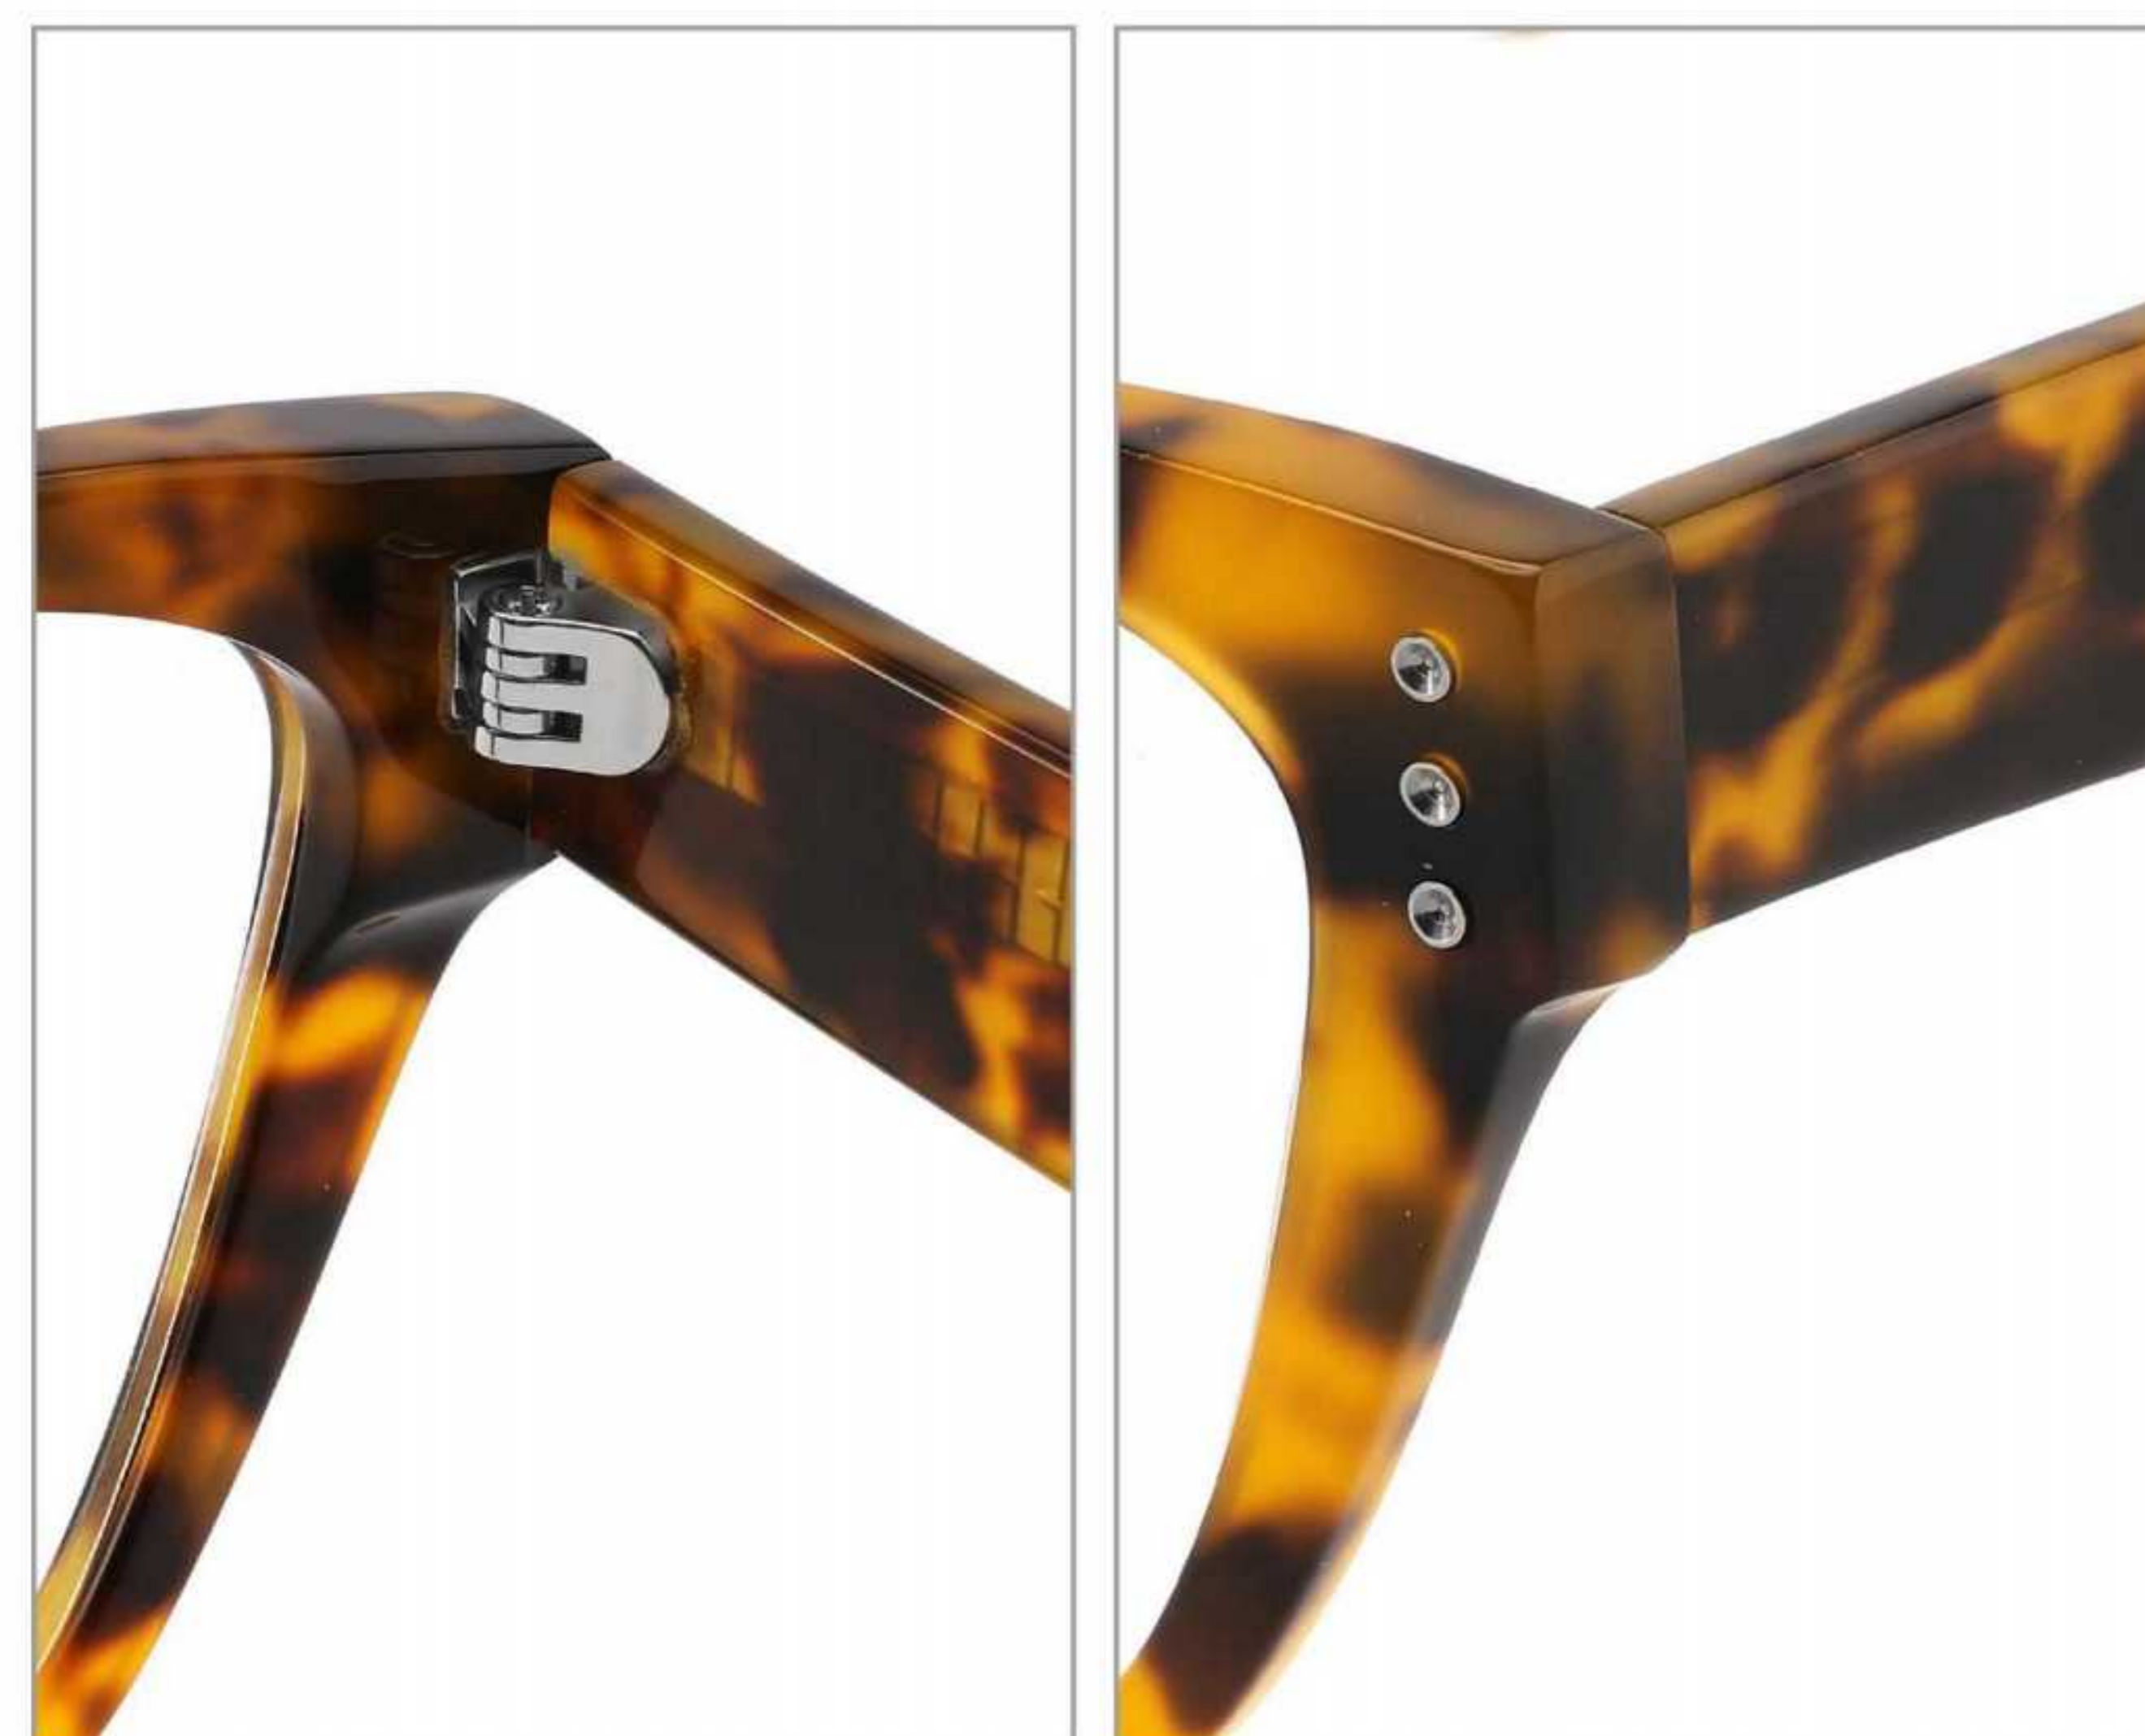

C4 PURPLE

MODEL:VA5010
SIZE:55 □ 18-145
ACETATE

FRONT VIEW

COLOR DISPLAY

C1 BLACK

C2 RED

C3 PINK

C4 TORTOISESHELL