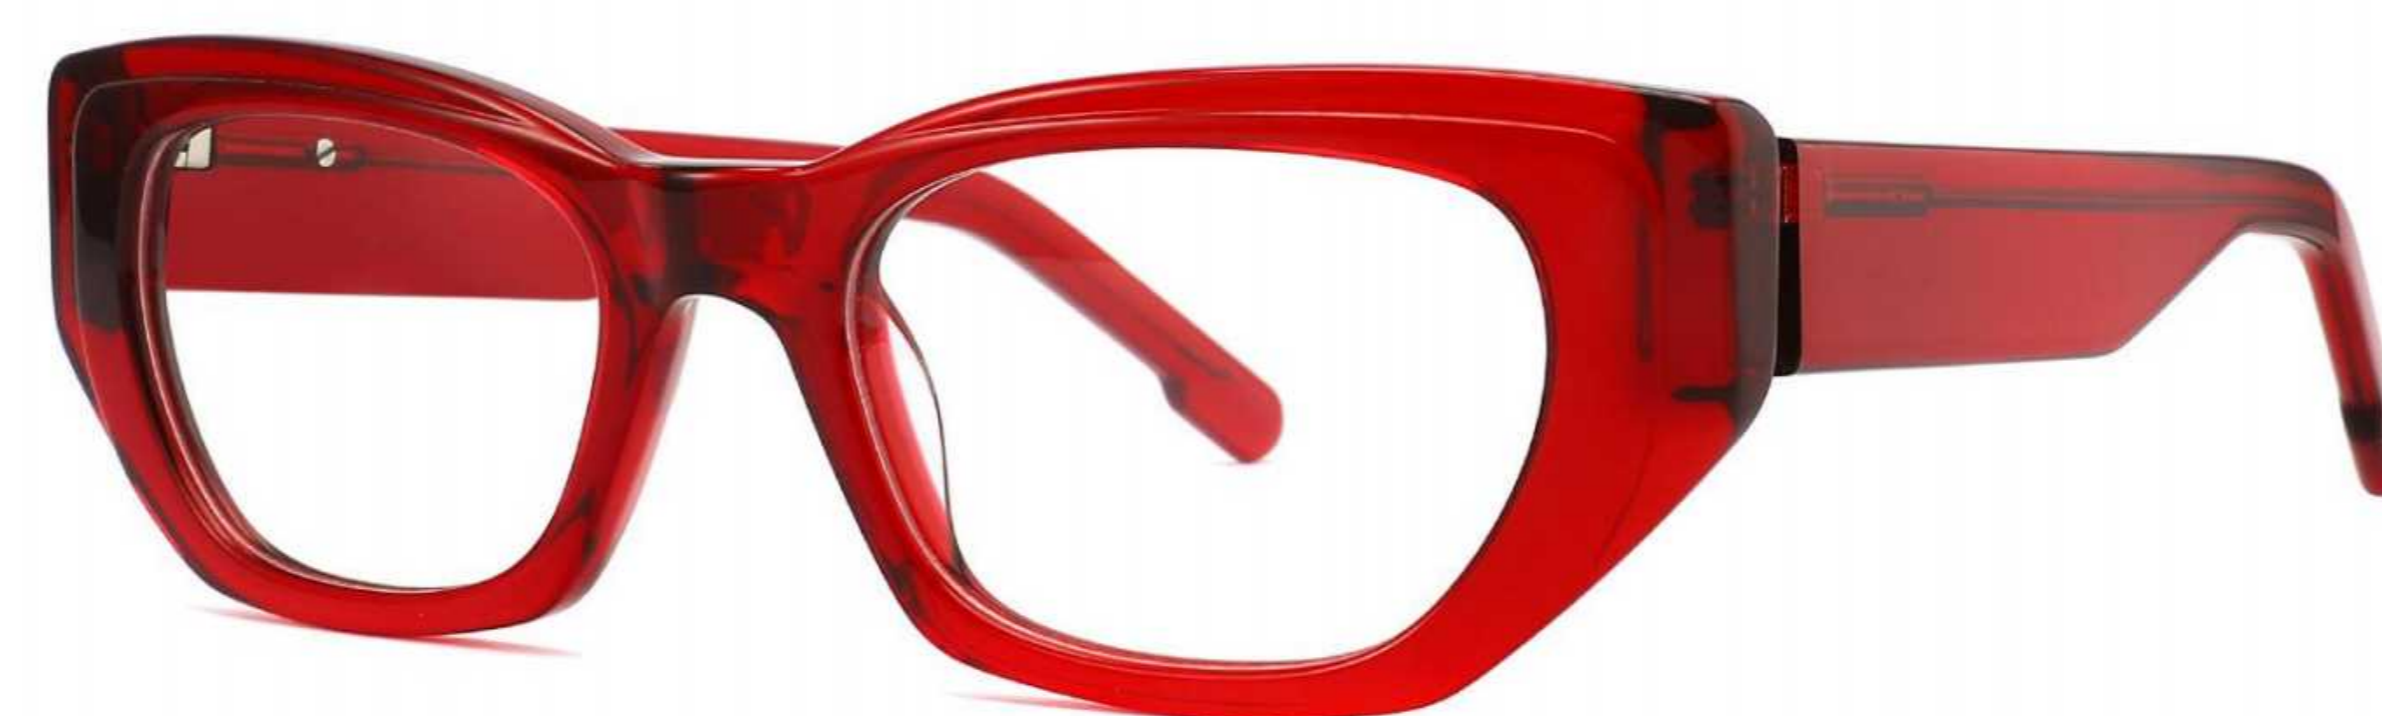

MODEL:VA5514
SIZE:51 □ 20-145
ACETATE

FRONT VIEW

COLOR DISPLAY

FLEXIBLE HINGE

C1 LIGHT PINK

C2 TRANSPARENT GREY

C3 TRANSPARENT RED

C4 BLACK