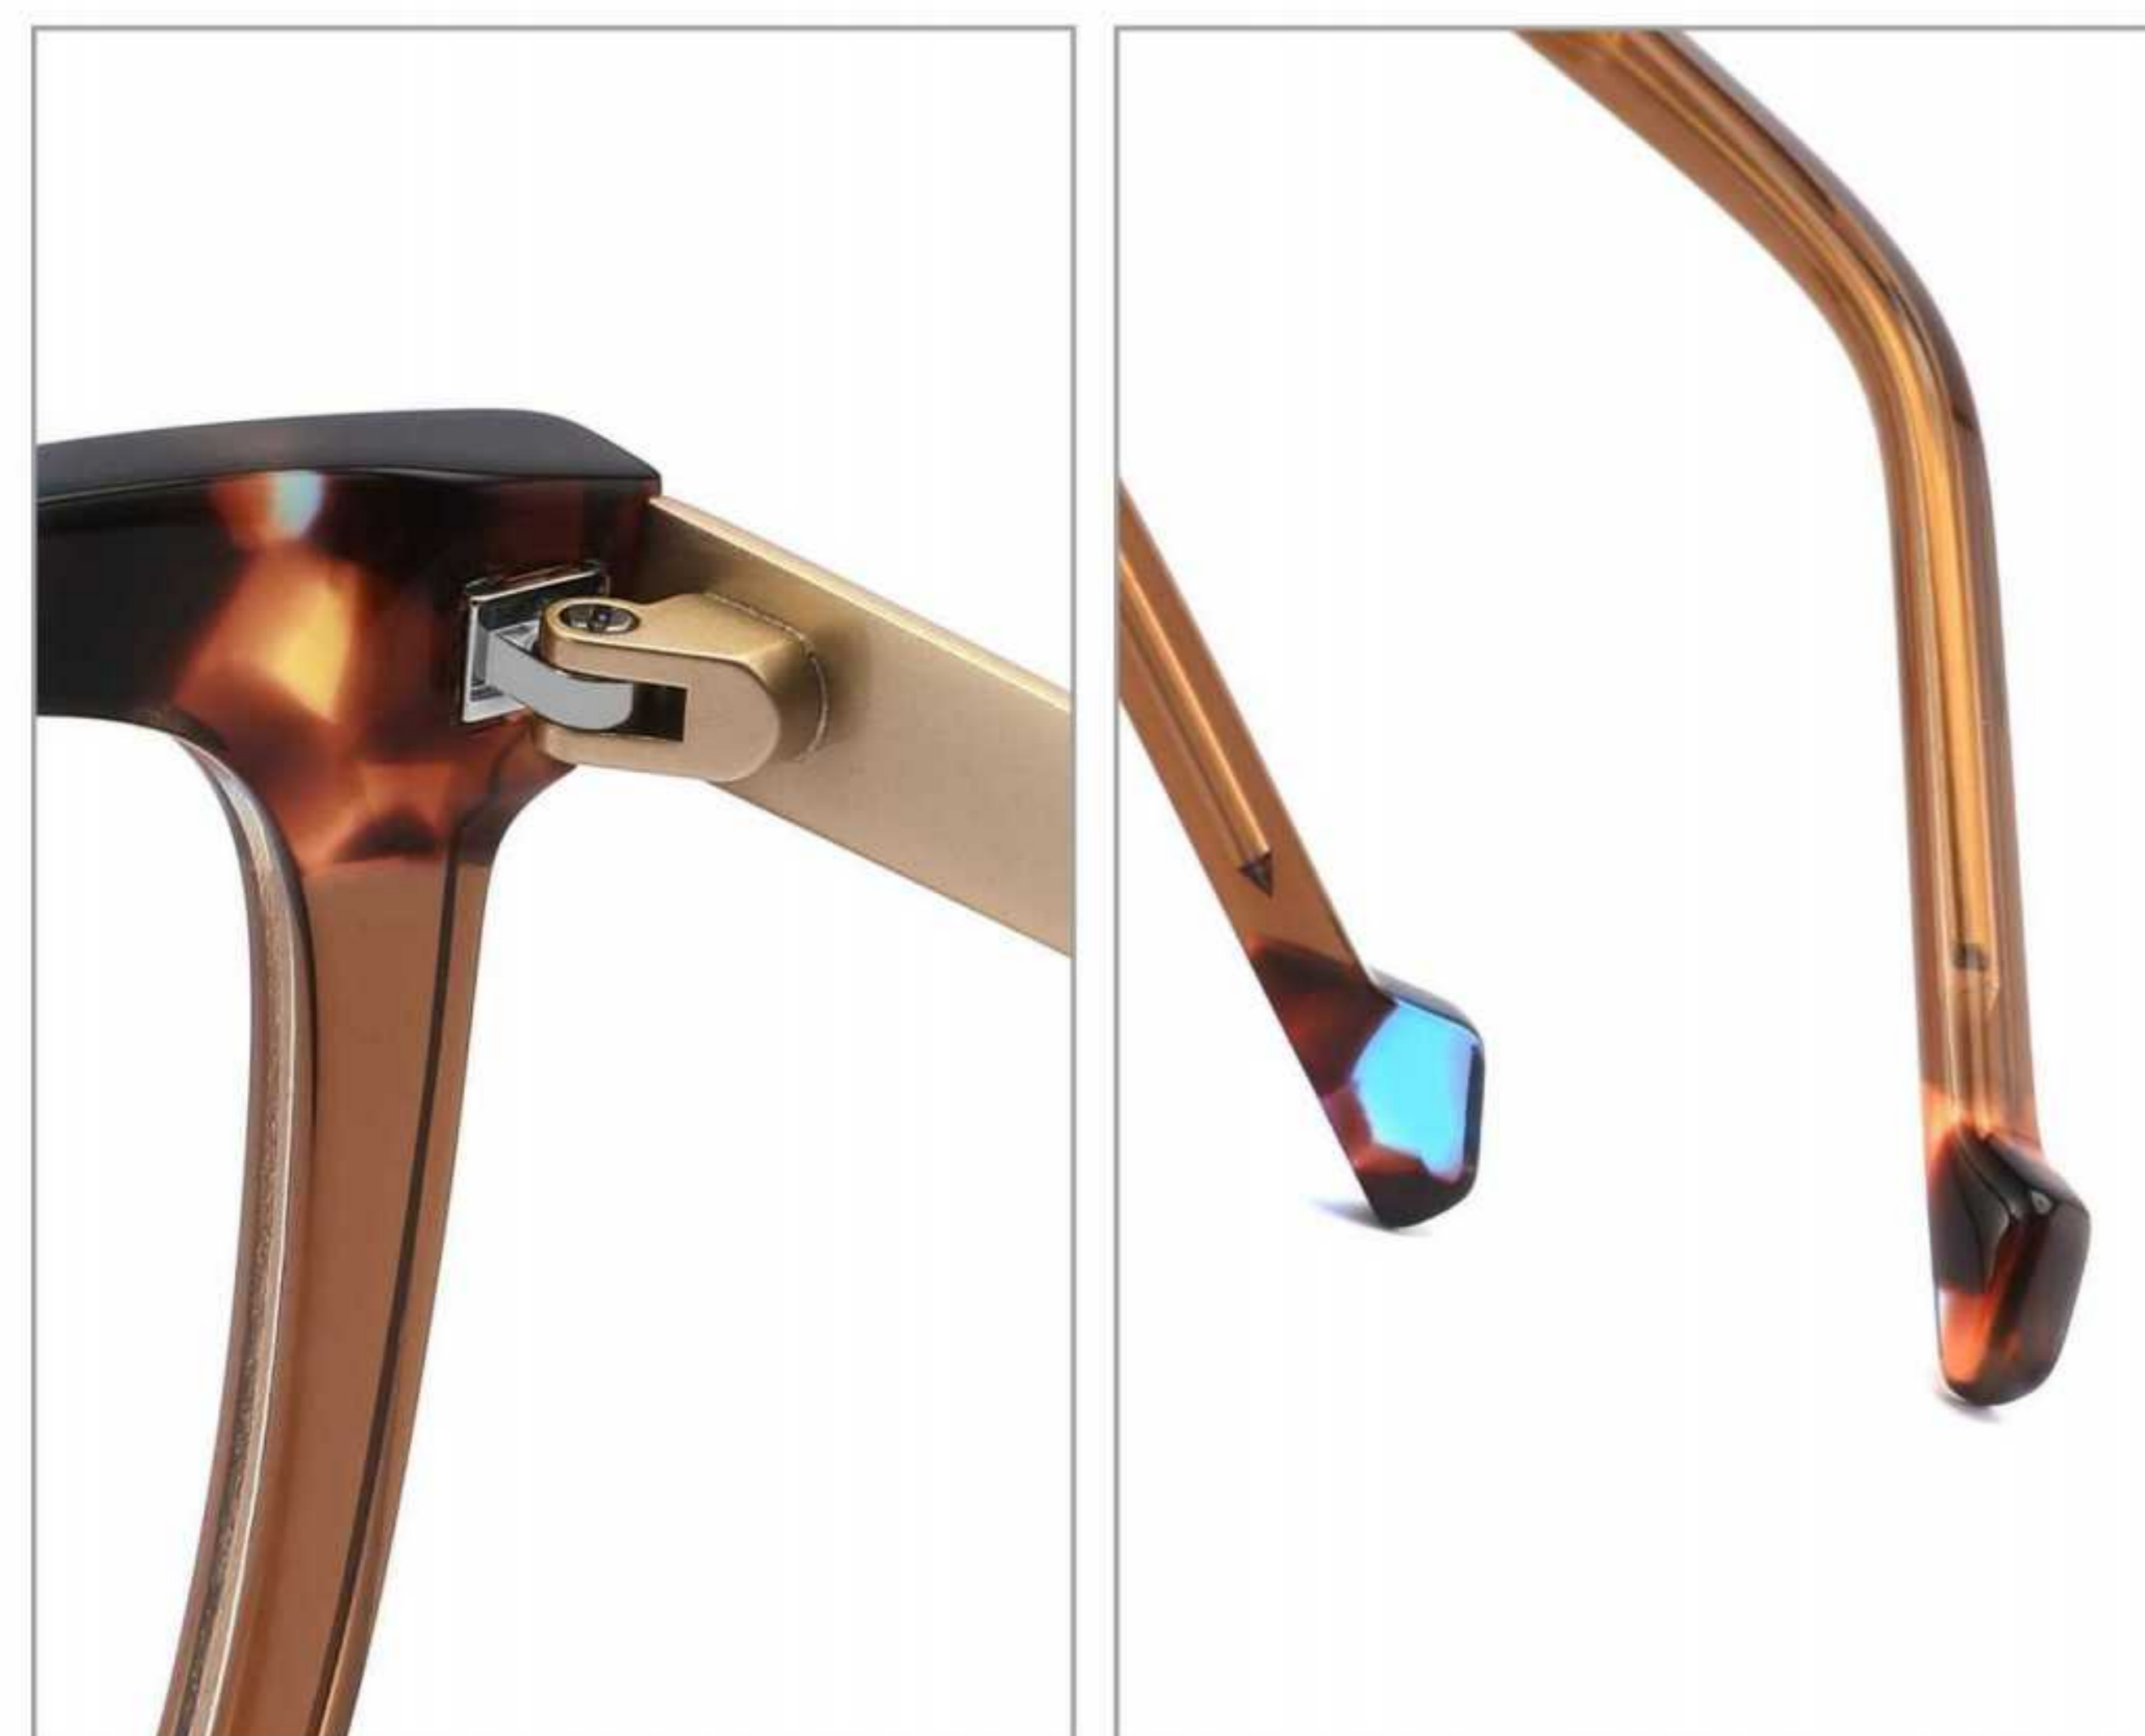

COLOR DISPLAY

C1 BLUE

C2 BROWN TORTOISESHELL

C3 BEIGE

C4 TORTOISESHELL BROWN

MODEL:VA6513
SIZE:54 □ 19-145
ACETATE

FRONT VIEW

COLOR DISPLAY