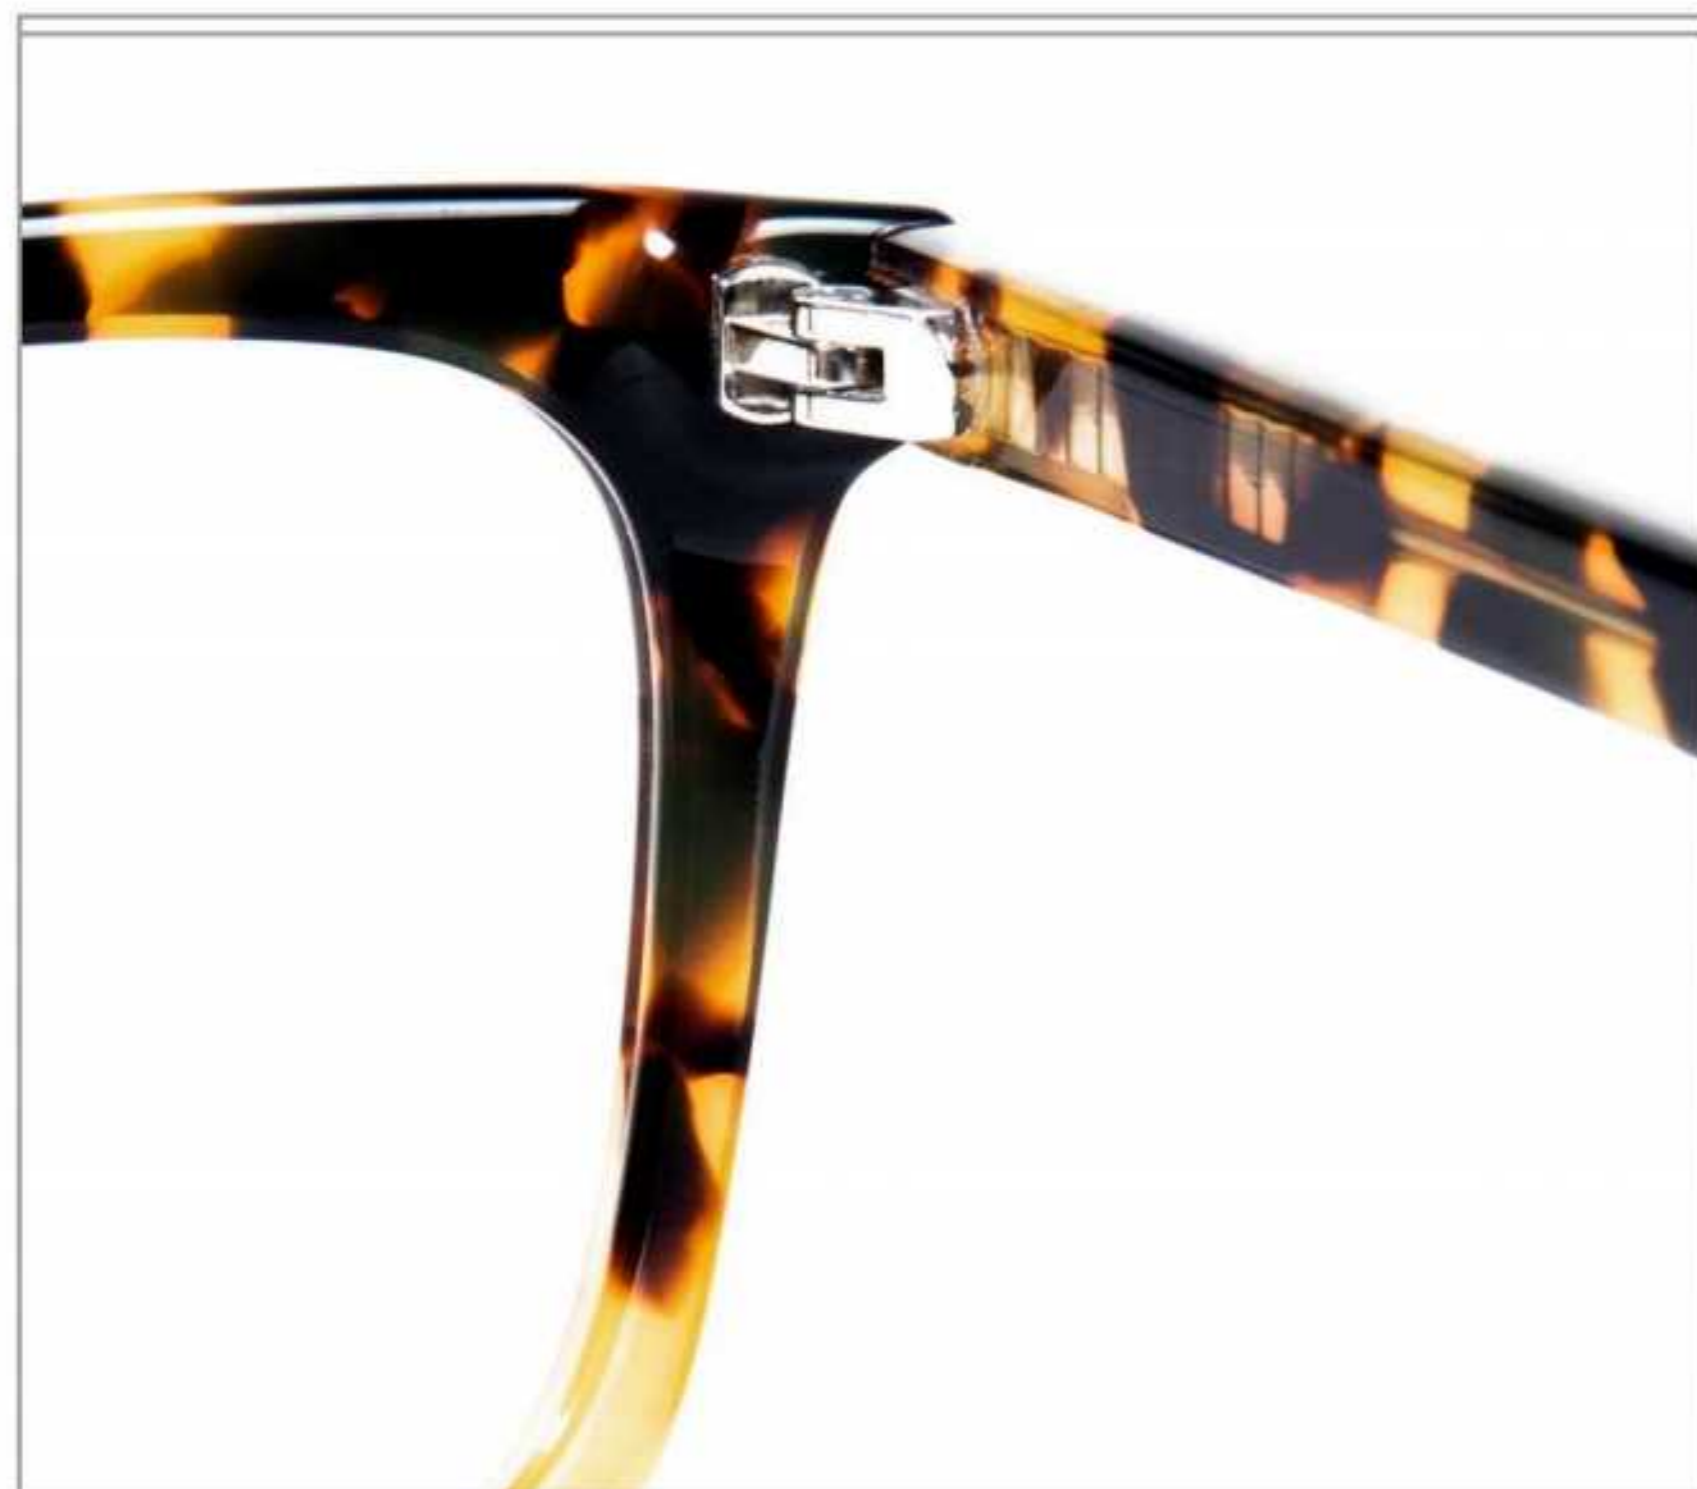

C1 SOYA BEAN

C2 SAPPHIRE

C3 TORTOISE

C4 LIGHT TEA TORTOISESHELL

C5 SHINY BLACK

NO STOCK

MODEL:BOA1206
SIZE:50□19-145

FRONT VIEW