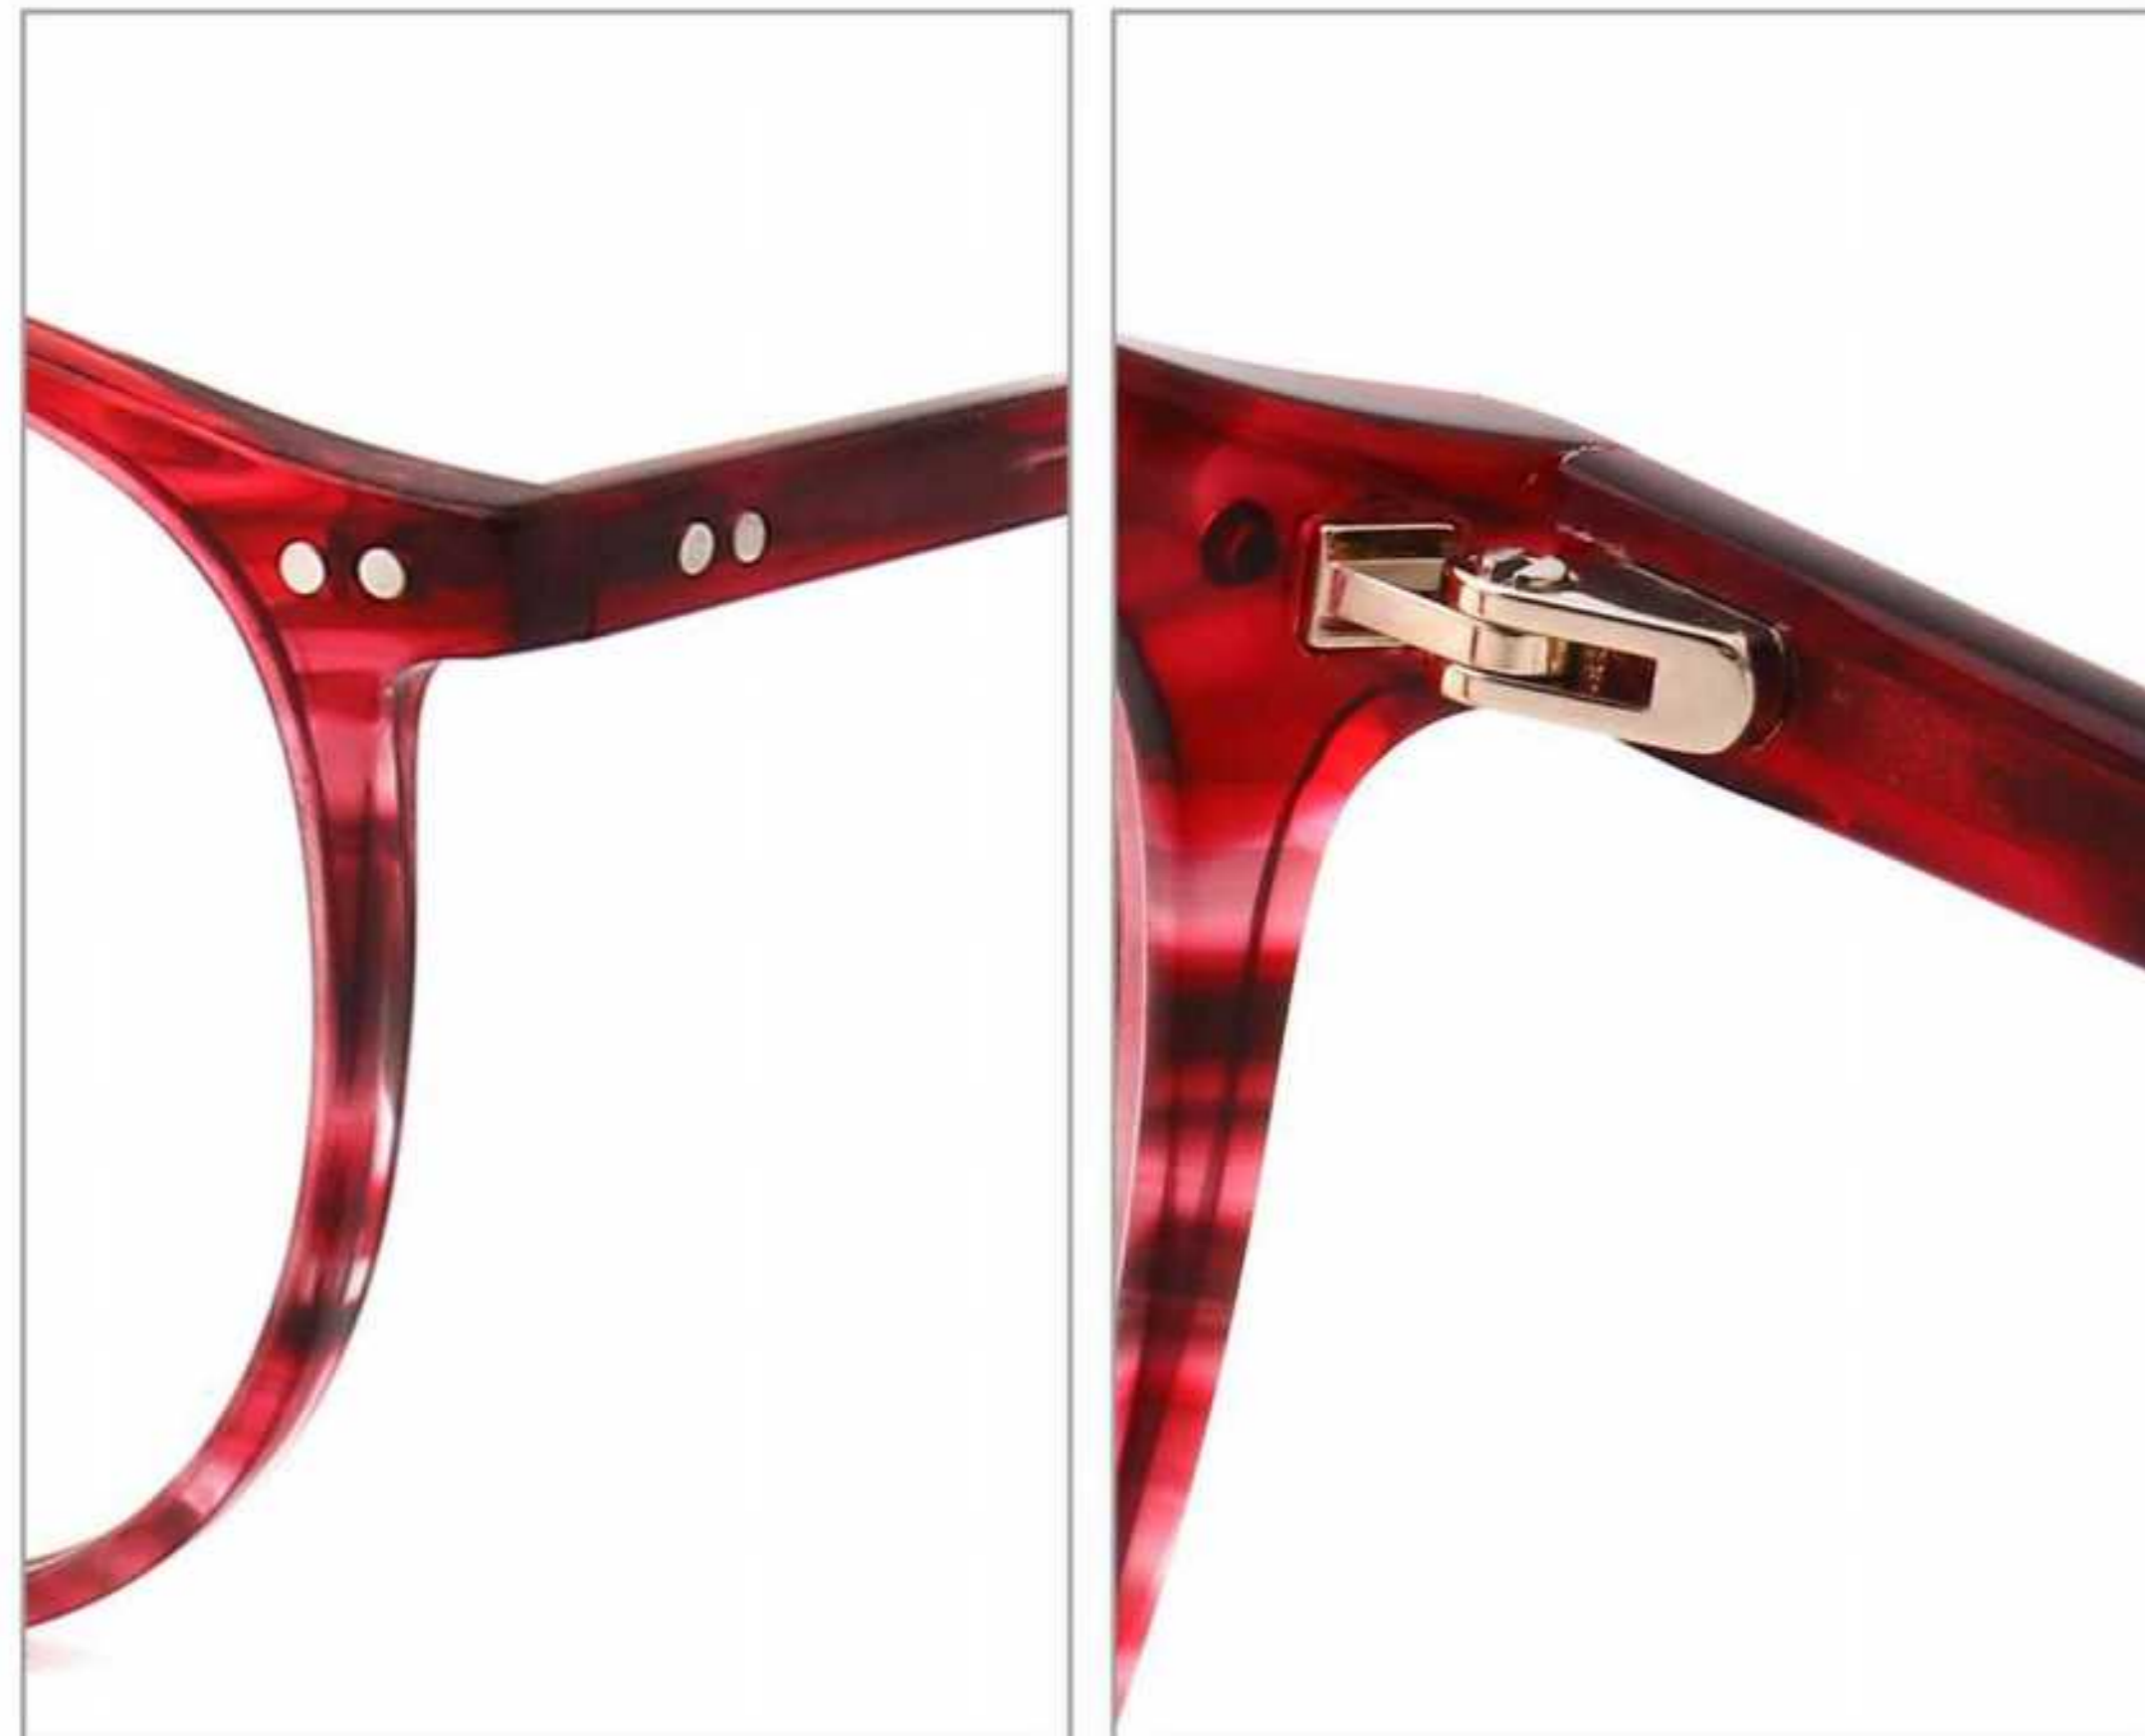

6PCS LEFT

C3 CRYSTAL BLUE

C4 CRYSTAL BROWN

MODEL:BOA1152
SIZE:54 □ 17-145

FRONT VIEW

COLOR DISPLAY

C1 GREY STRIPE

C4 PURPLE STRIPE