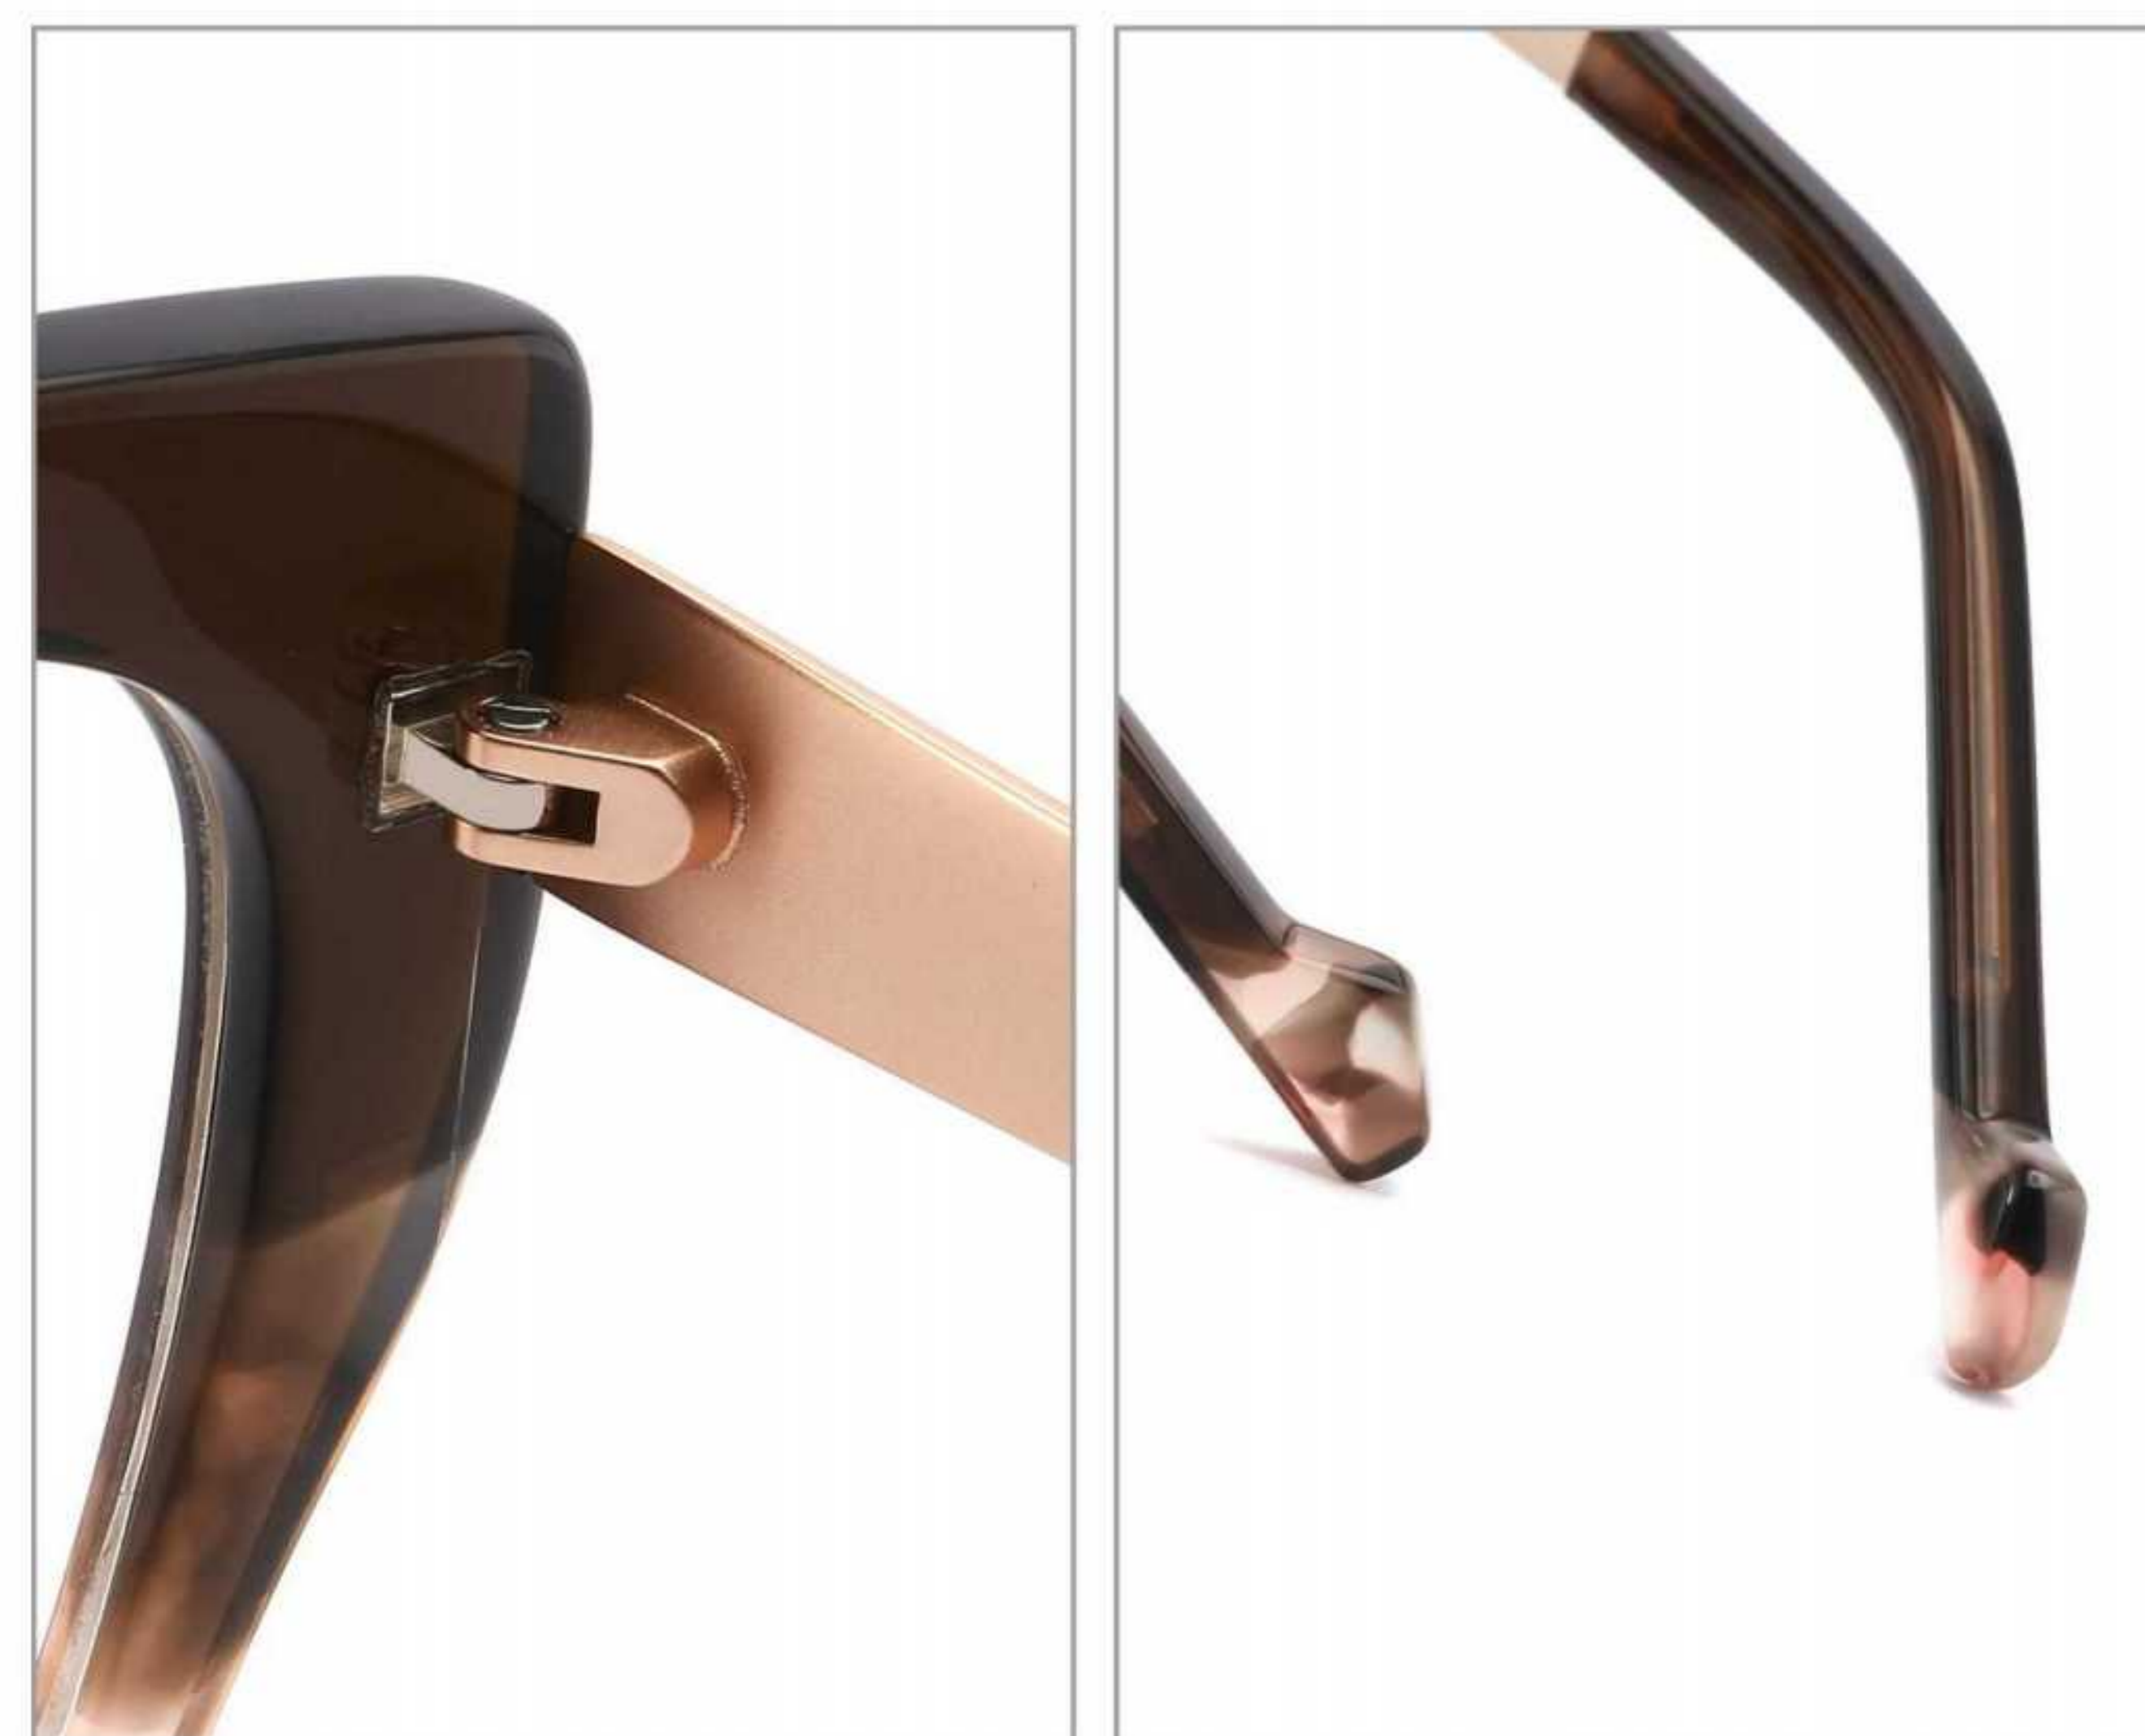

COLOR DISPLAY

C1 BROWN