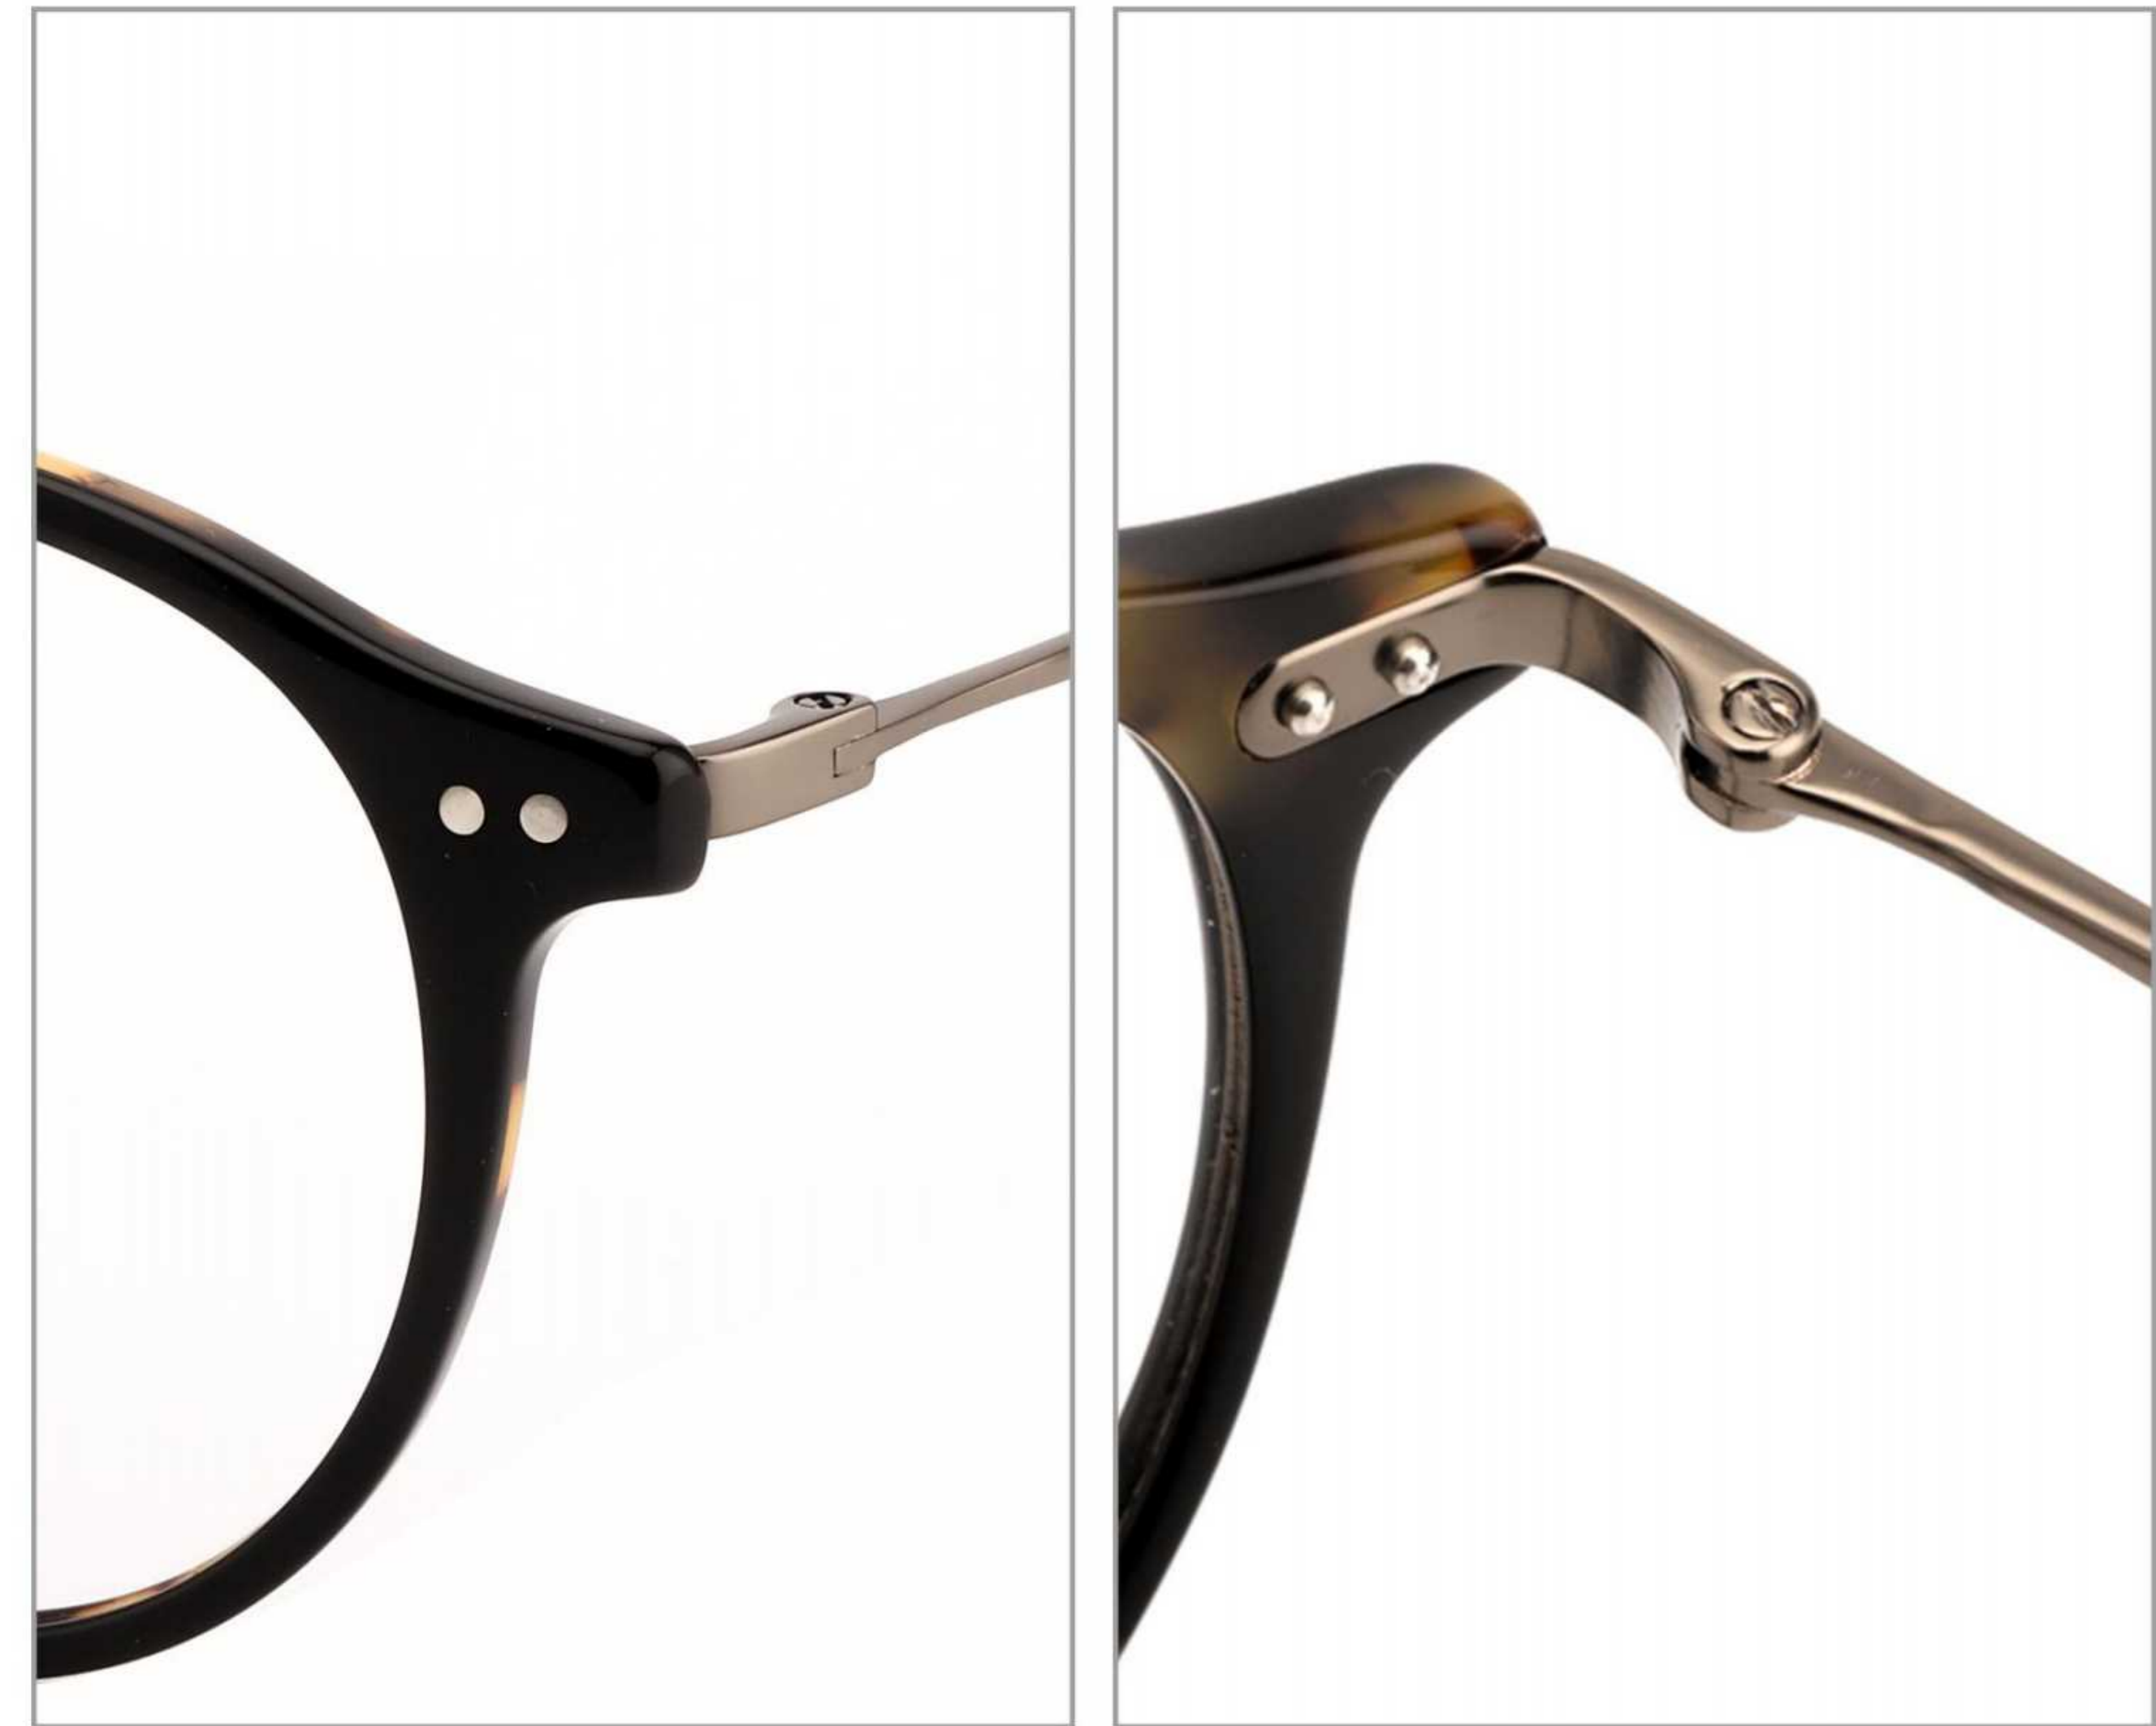

26PCS LEFT

C1 GREY

NO STOCK

C4 PINK

MODEL:BOA1034
SIZE:47 □ 18-140

FRONT VIEW

COLOR DISPLAY

10PCS LEFT

C2 BROWN STRIPE

C5 SHINY BLACK

NO STOCK

MODEL:BOA1031
SIZE:52 □ 17-140

FRONT VIEW

COLOR DISPLAY

NO STOCK

C4 DEMI