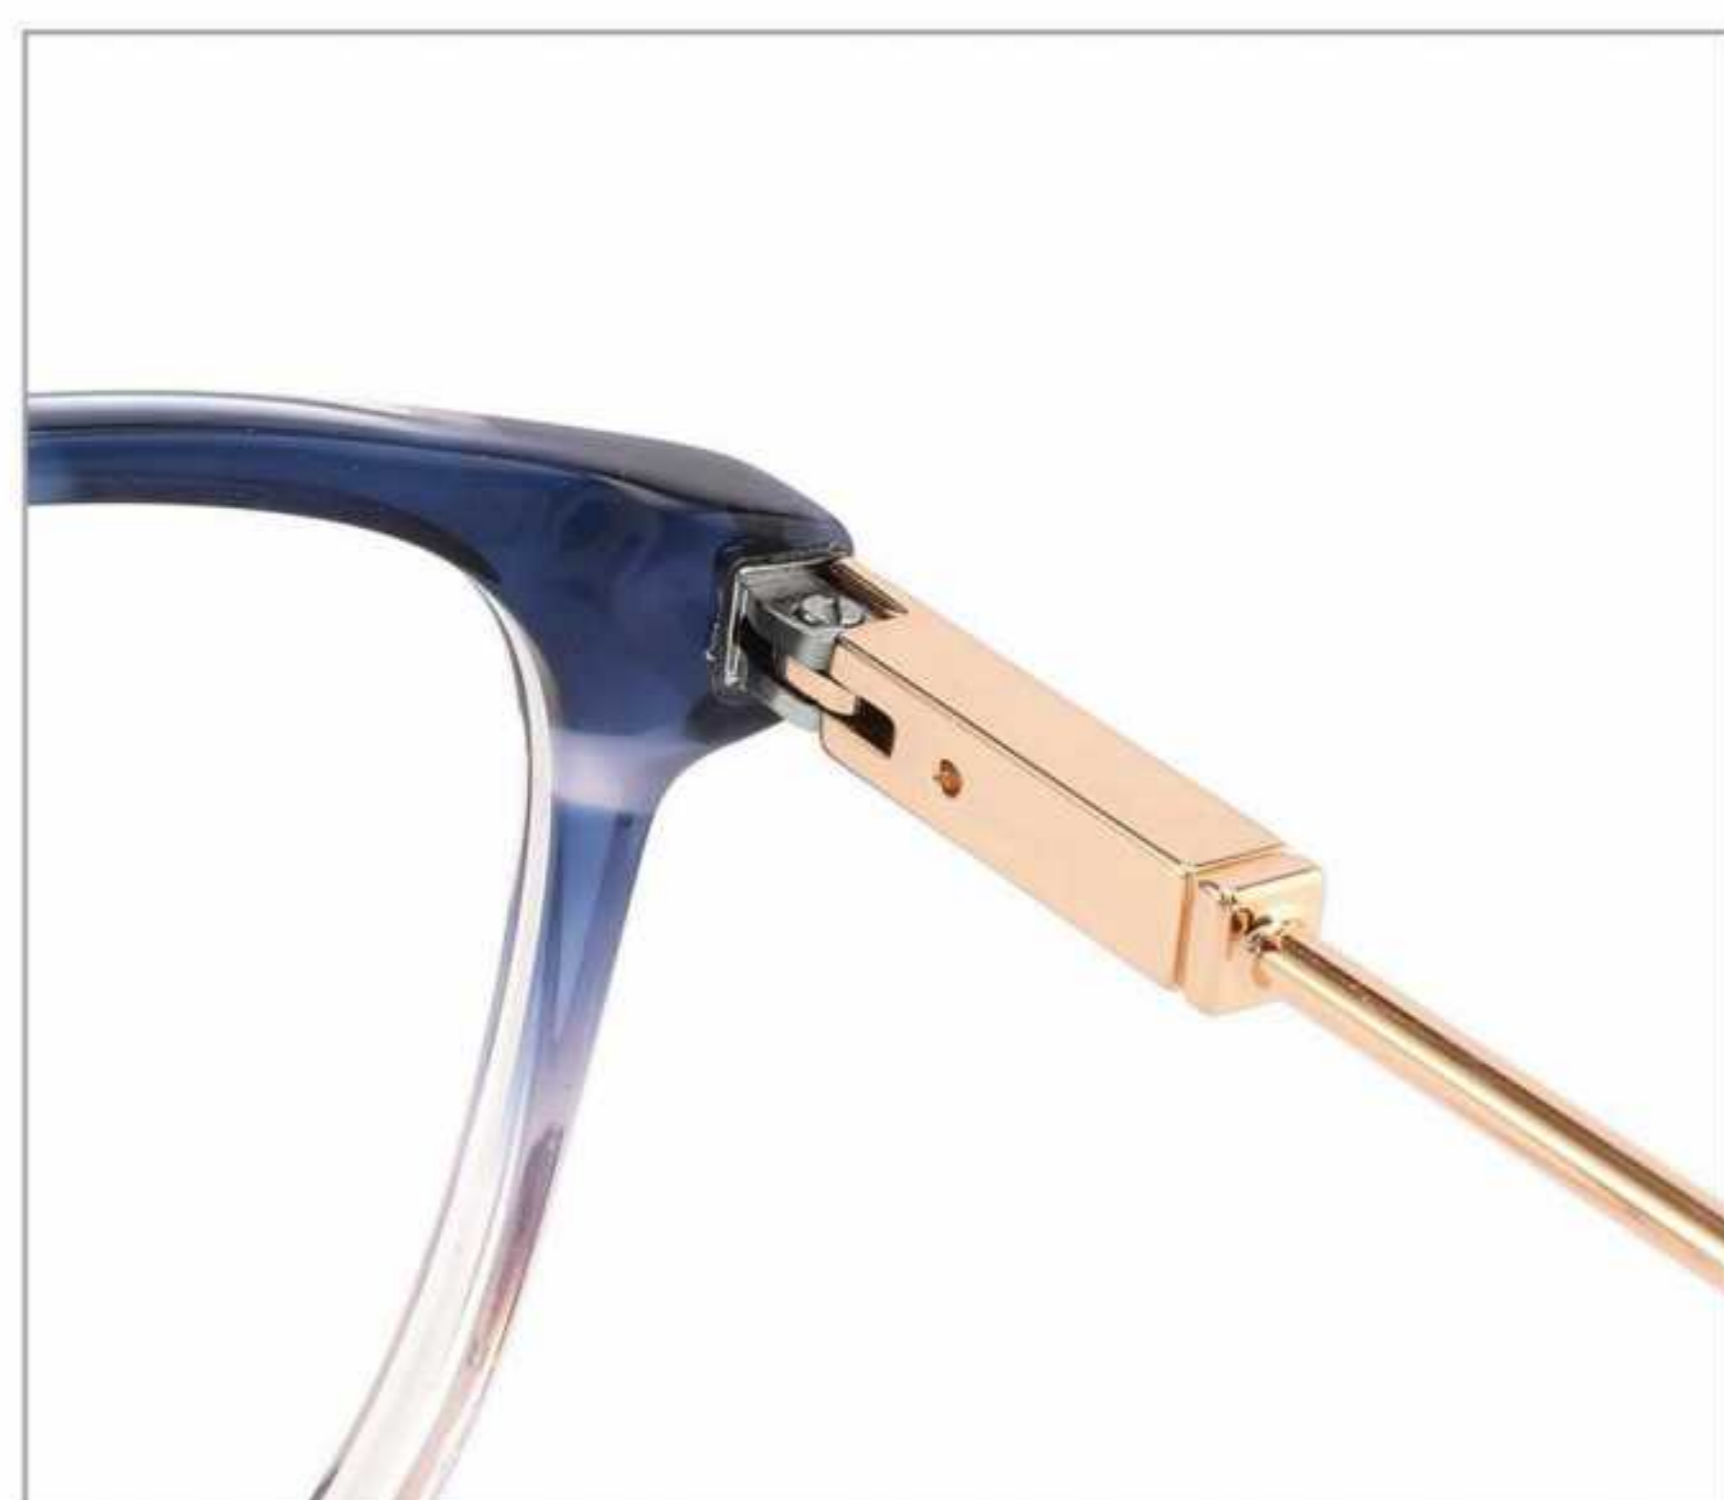

FRONT VIEW

COLOR DISPLAY

C1 BLUE