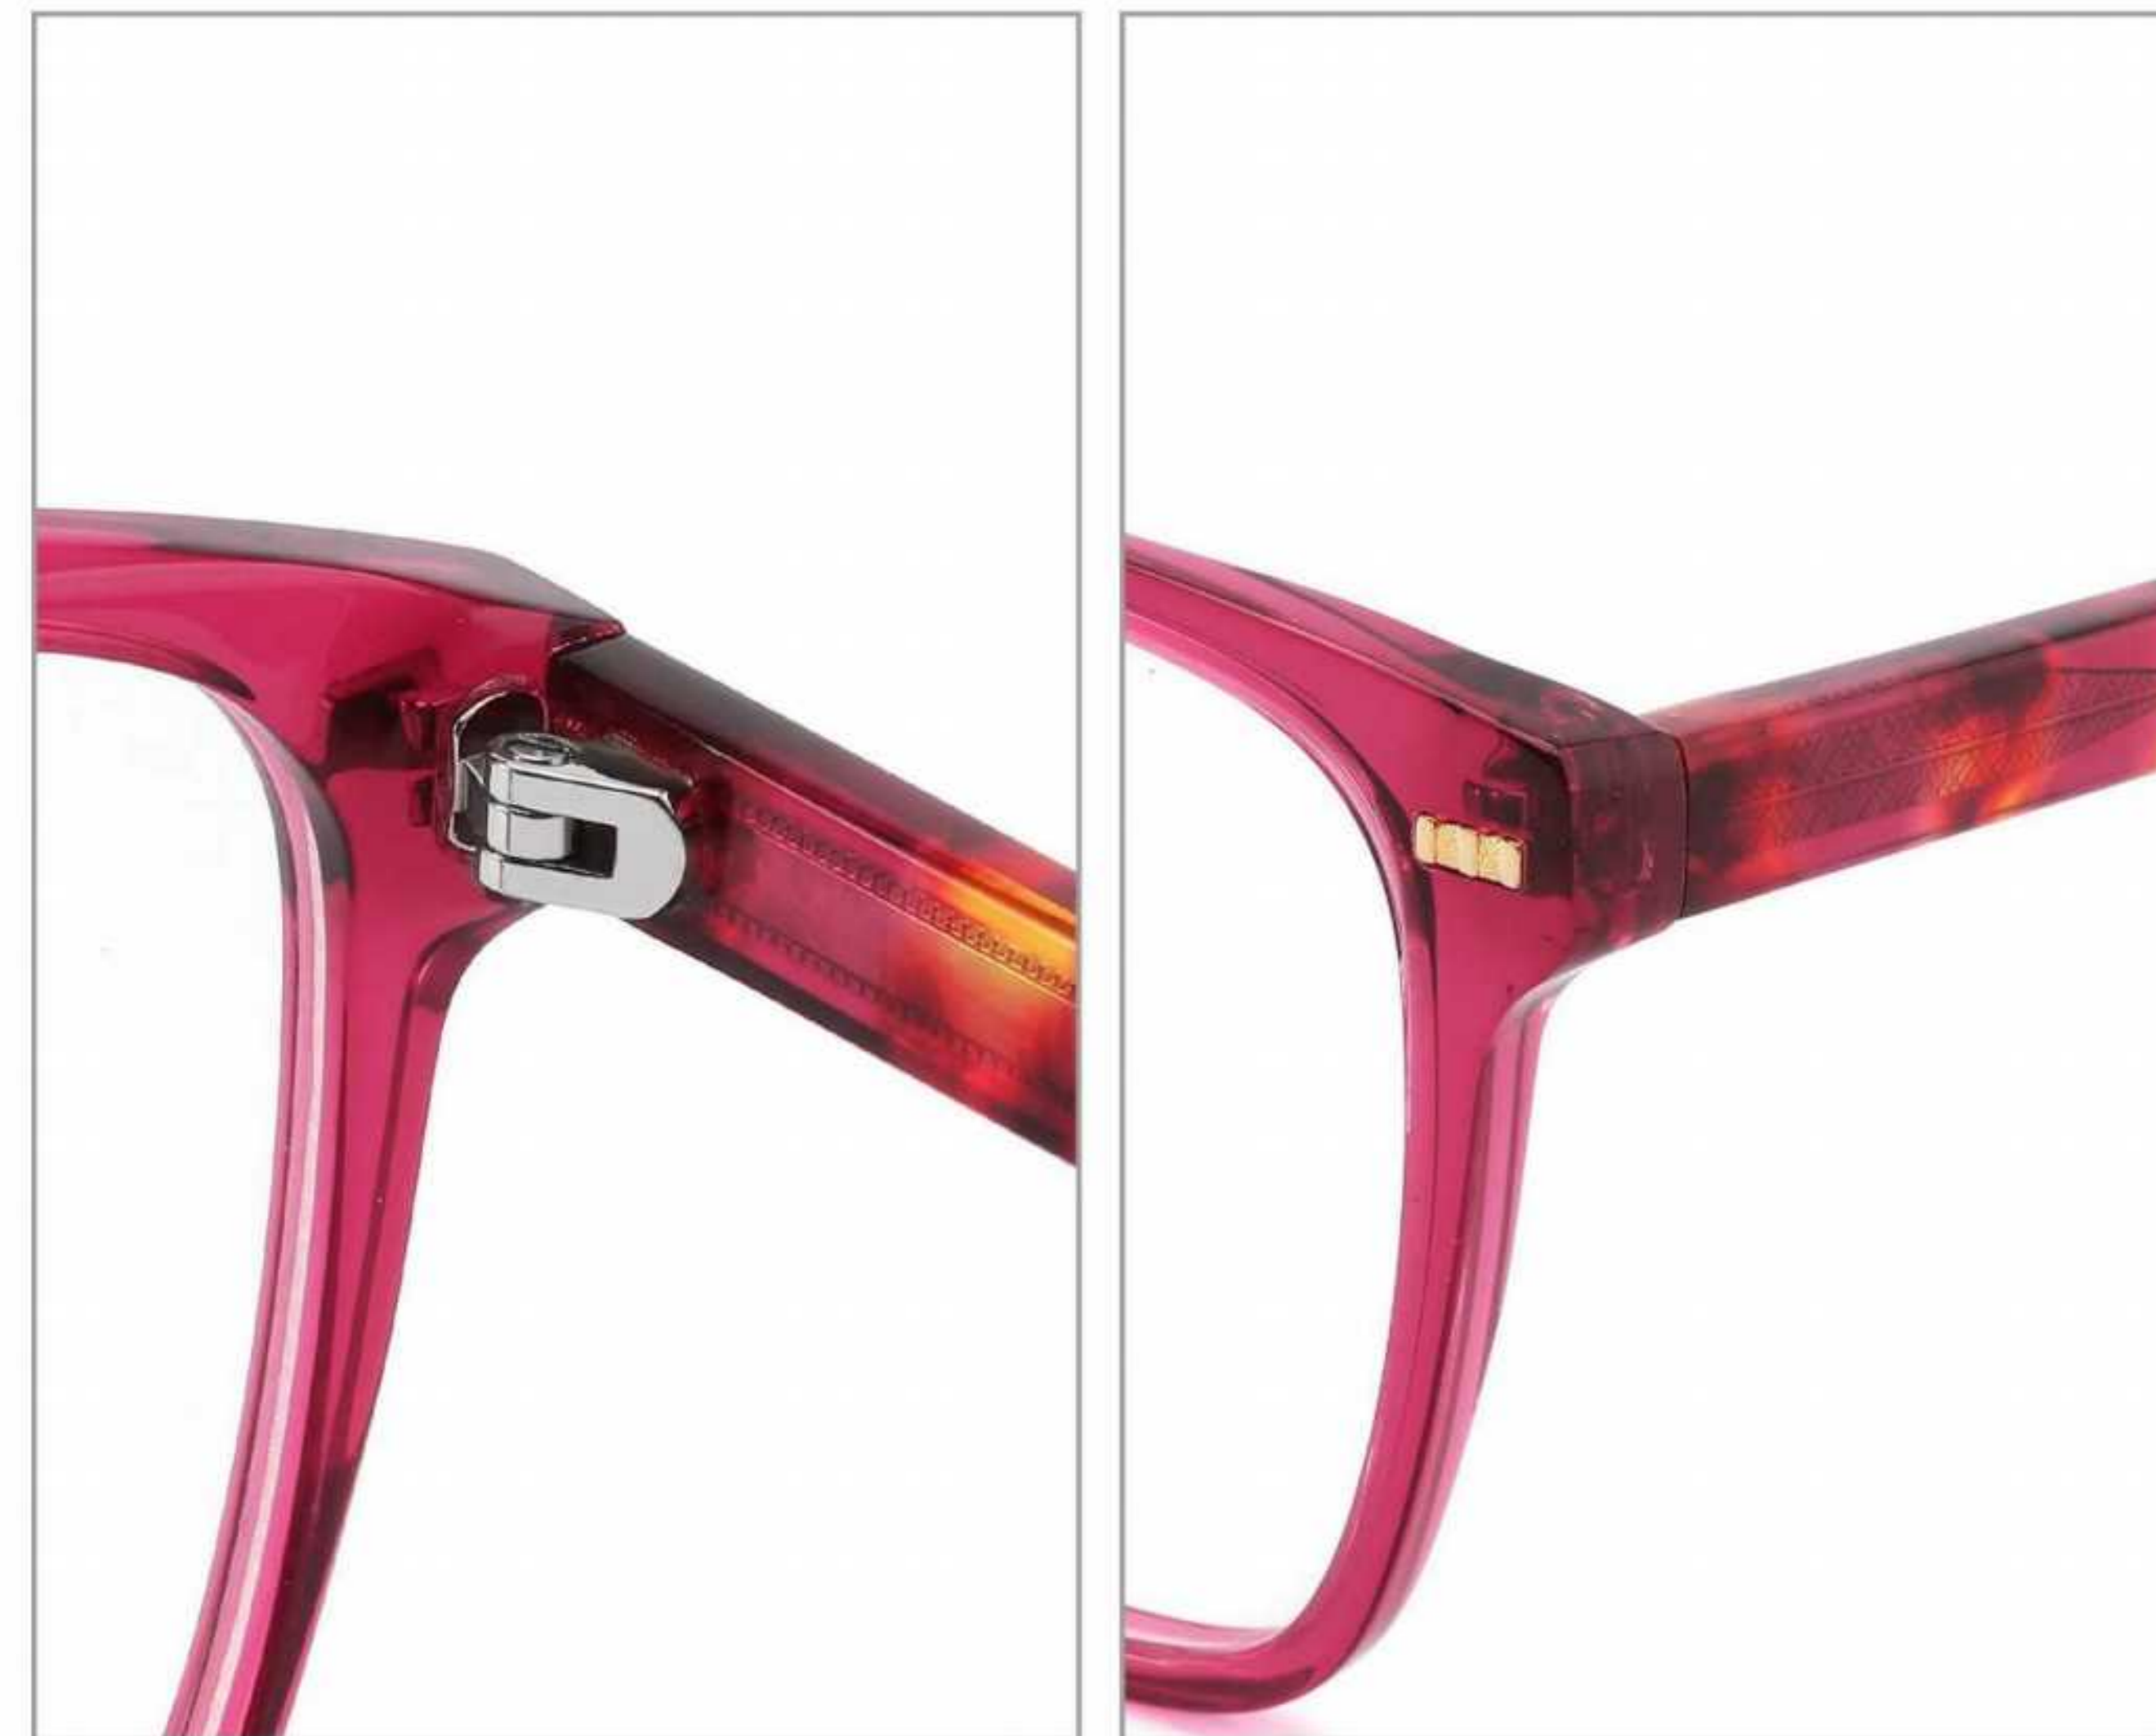

COLOR DISPLAY

C1 BLACK