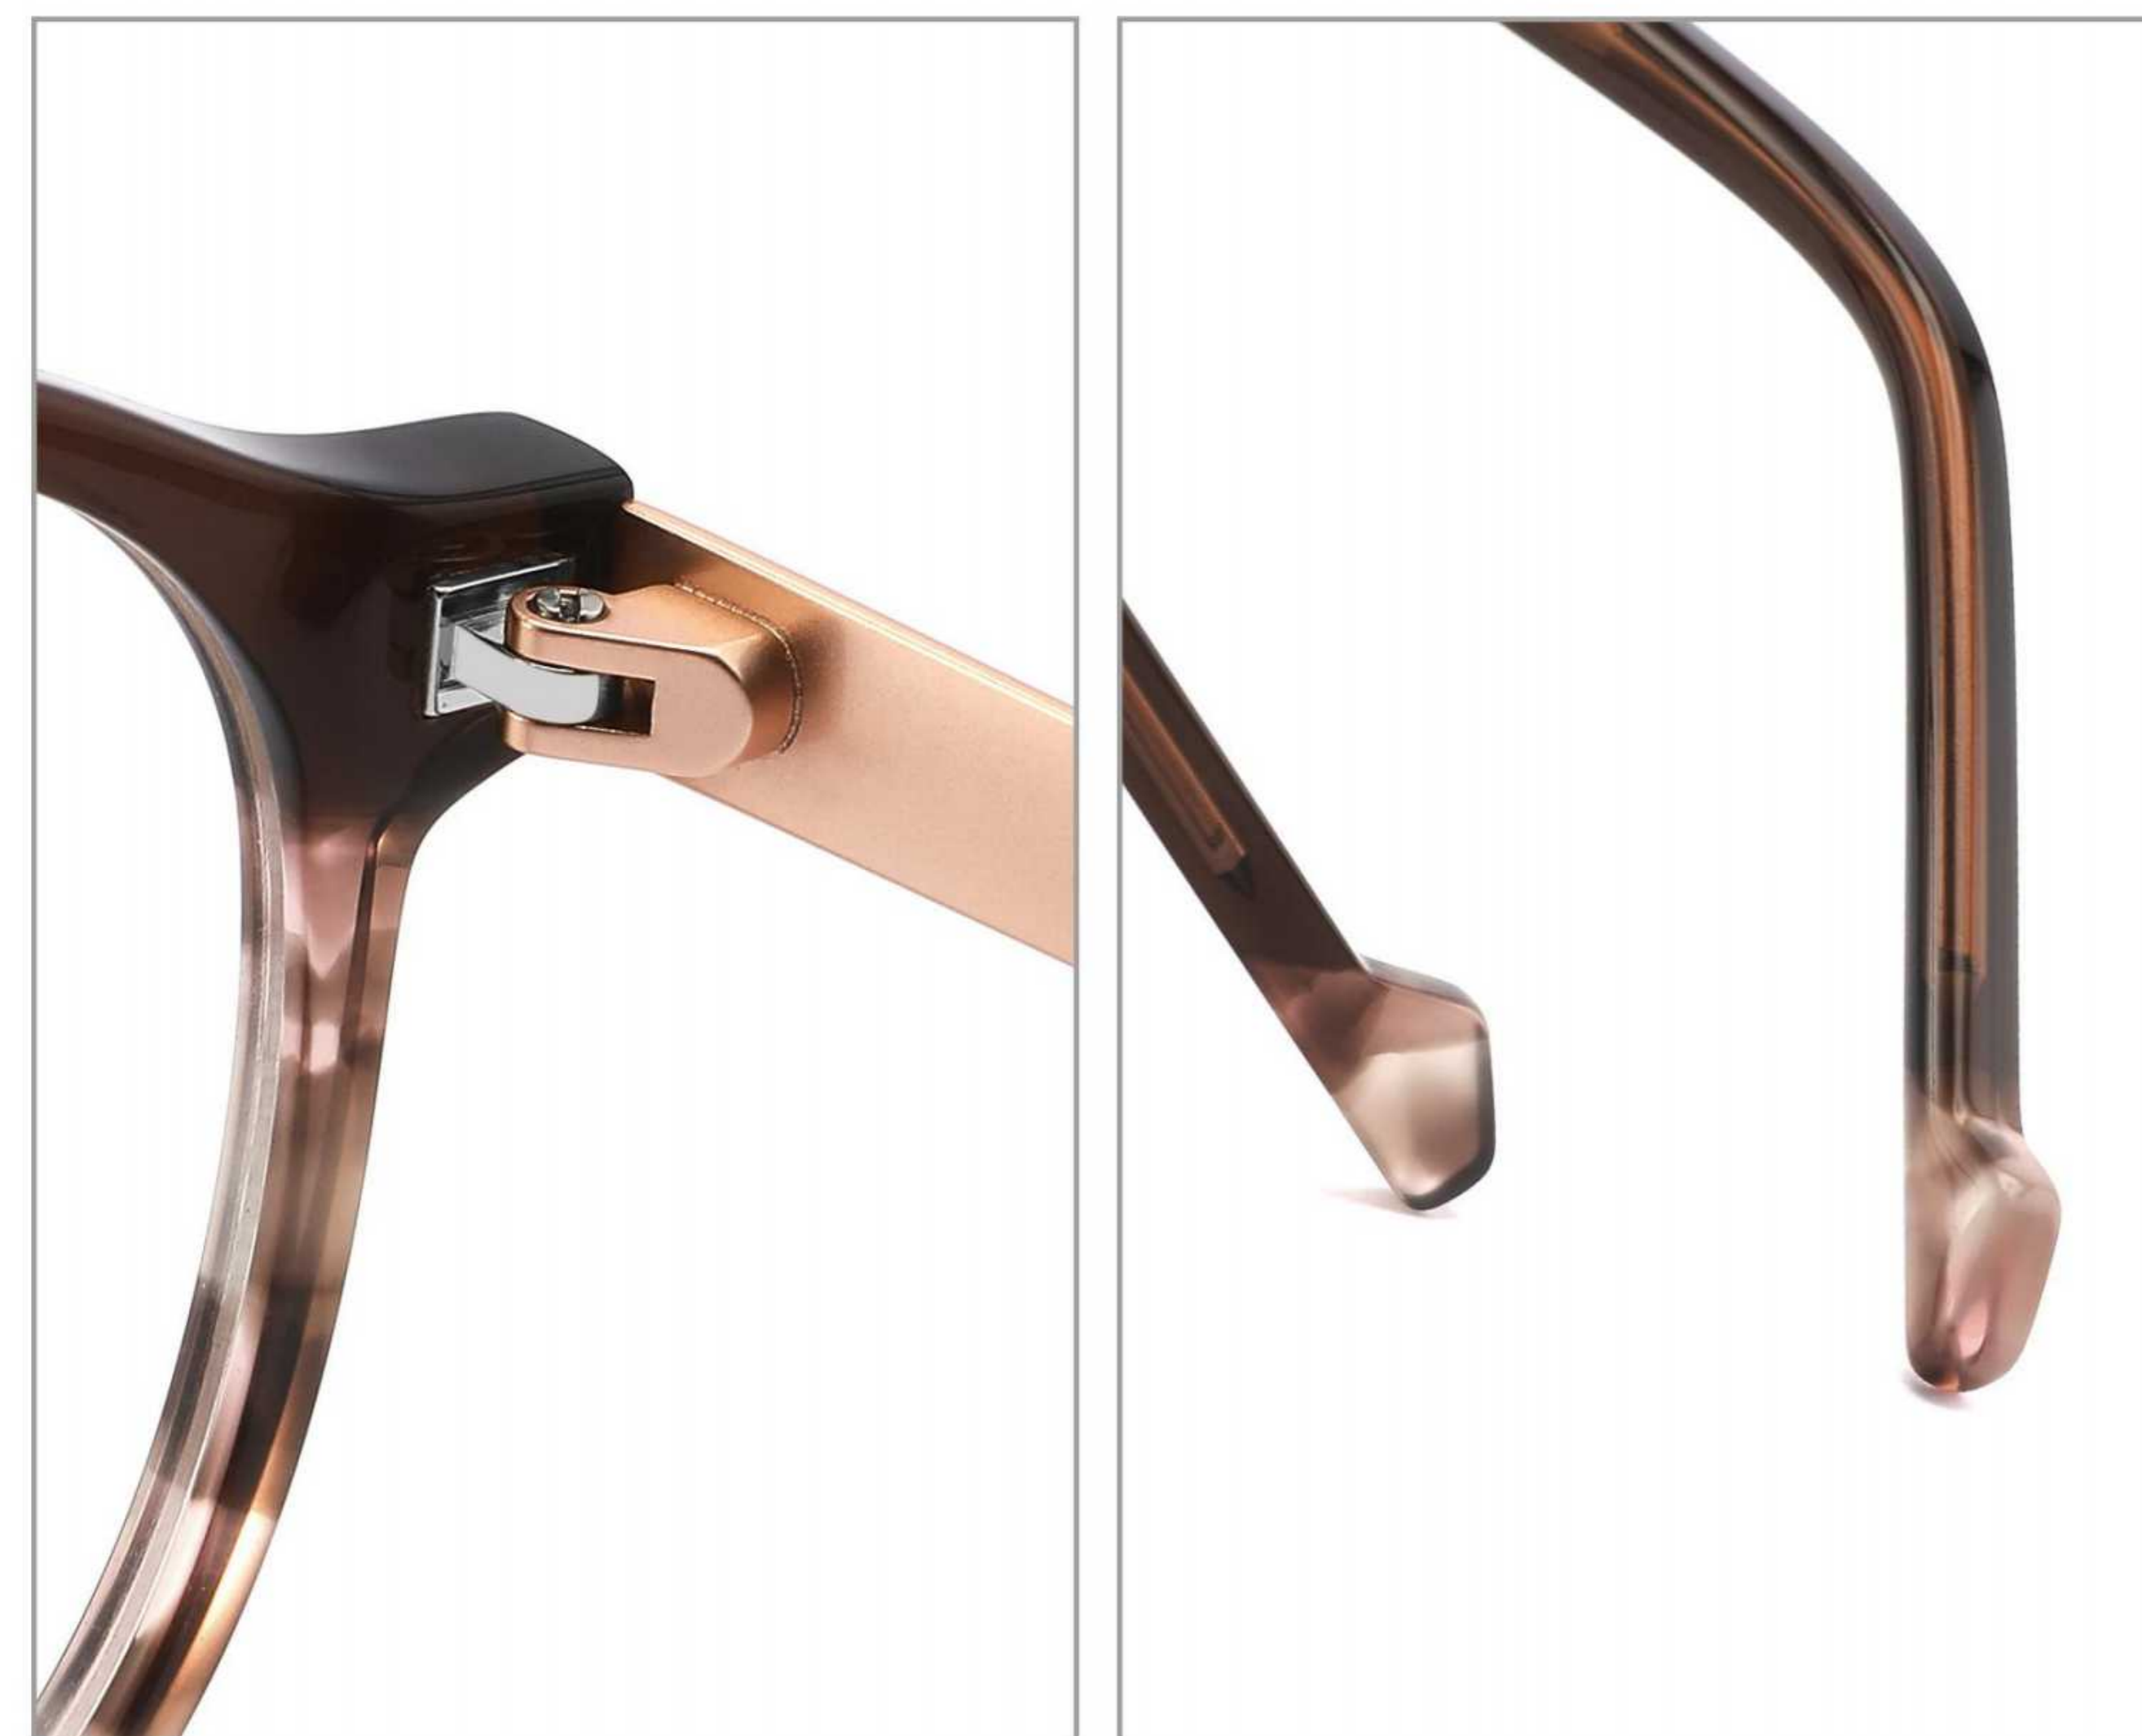

C3 BLACK WHITE/GOLD

C4 BLACK DEMI/GOLD

MODEL:VA6518
SIZE:52 □ 20-145
ACETATE

FRONT VIEW

COLOR DISPLAY

C1 BEIGE

C2 DARK GREEN

C3 BLACK