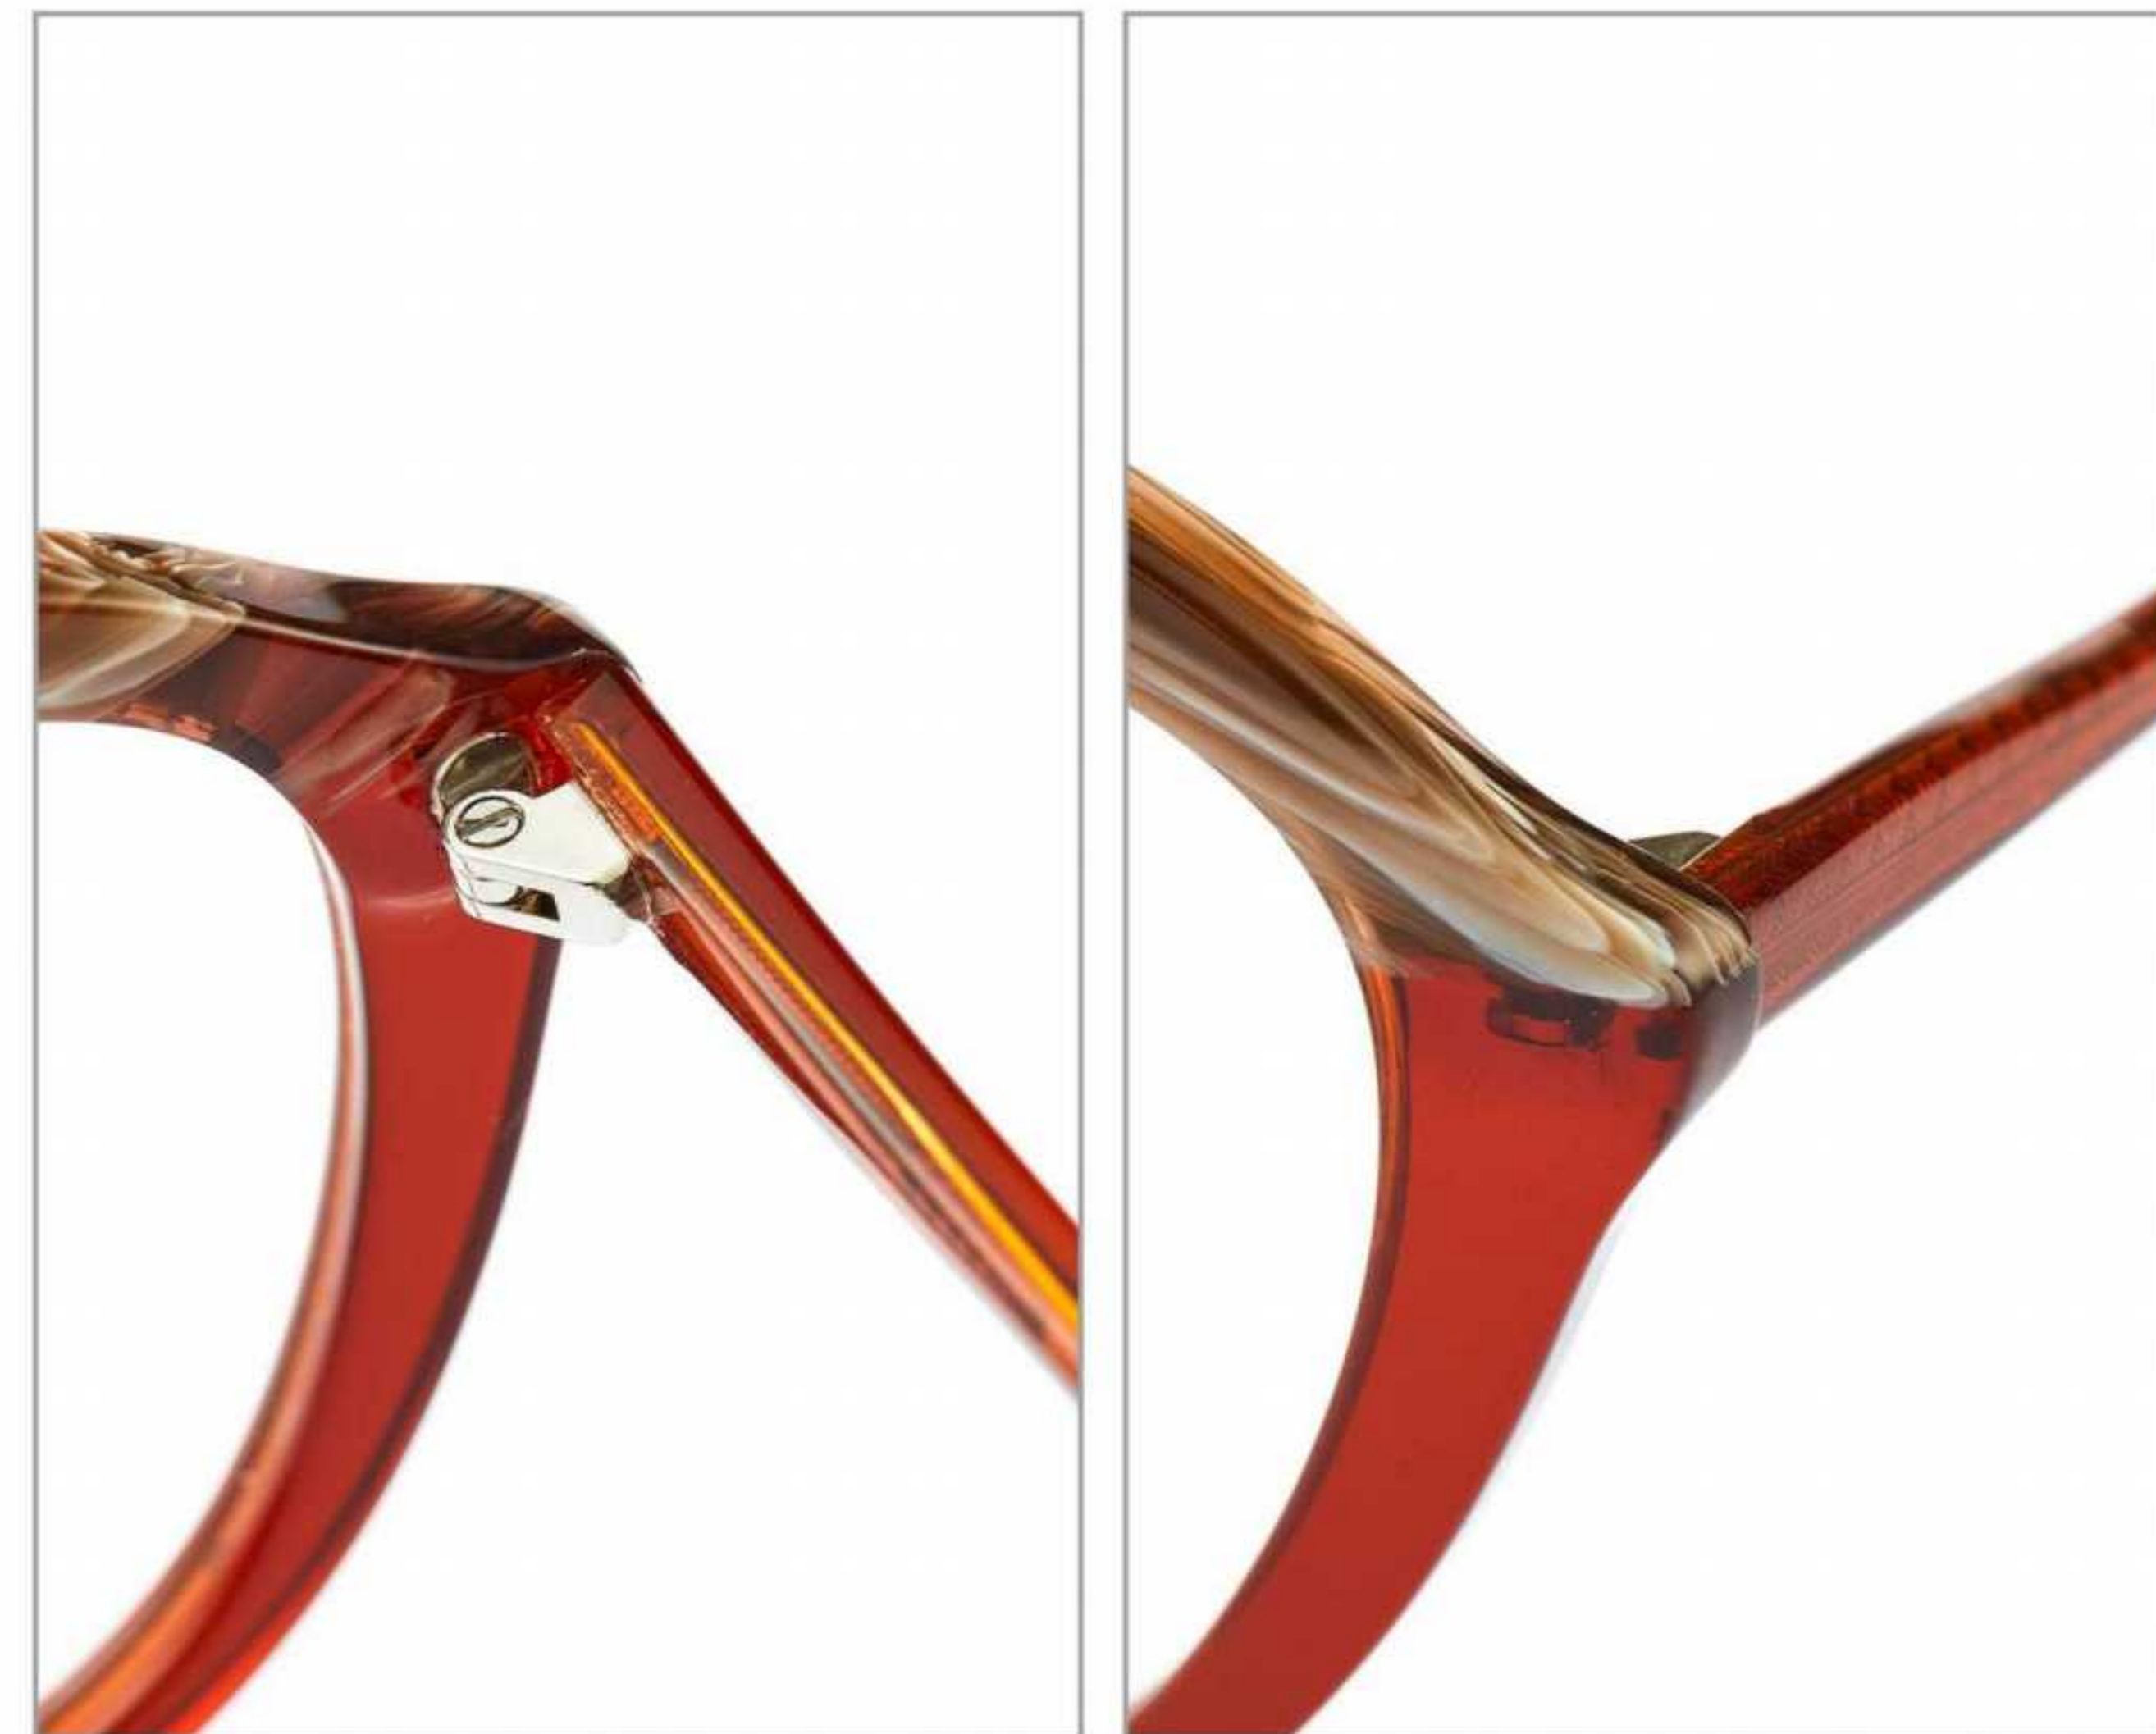

COLOR DISPLAY

C1 TORTOISESHELL BLACK

C2 TRANSPARENT PURPLE

C3 PURPLE CYAN

C4 BROWN BLUE

MODEL:VA5502
SIZE:51□21-145

FRONT VIEW

COLOR DISPLAY