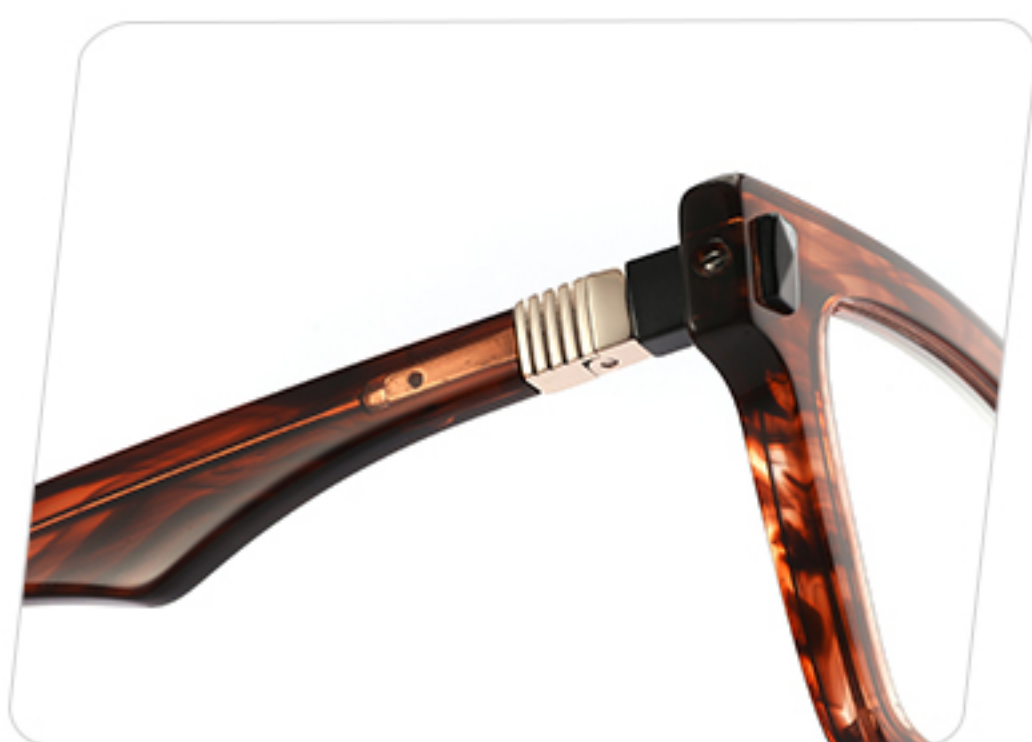

NEW SUNGLASSES

GLOBAL DEBUT

MODEL: EM8803

SIZE: 55-19-145

MATERIAL: ACETATE